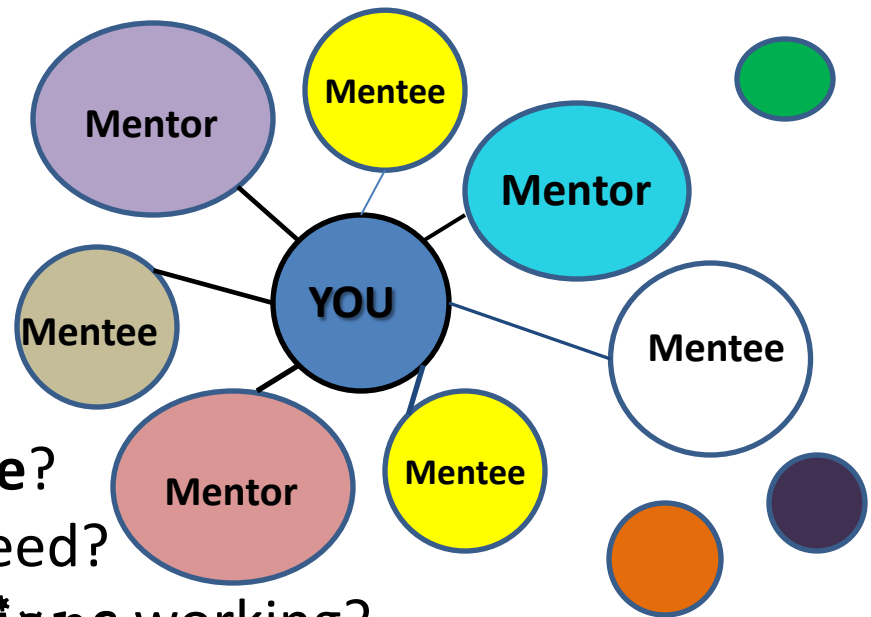

Mentor-Mentee

Connections

What do you need,
As a **mentor** / as a **mentee**?
Are you getting what you need?

Are YOUR Mentor/Mentee **Connections** working?

Join us for a Conversation on Mentoring

At our 1st CSW - Community Café

Fri. Feb 15th * 10:30-11:30 am

@ the Women's Center - 112 Eielson Building

or join by Elluminate LIVE

https://elive.uaf.edu/join_meeting.html?meetingId=1233801250389

call 474-6311 or email kayt.sunwood@alaska.edu for more info