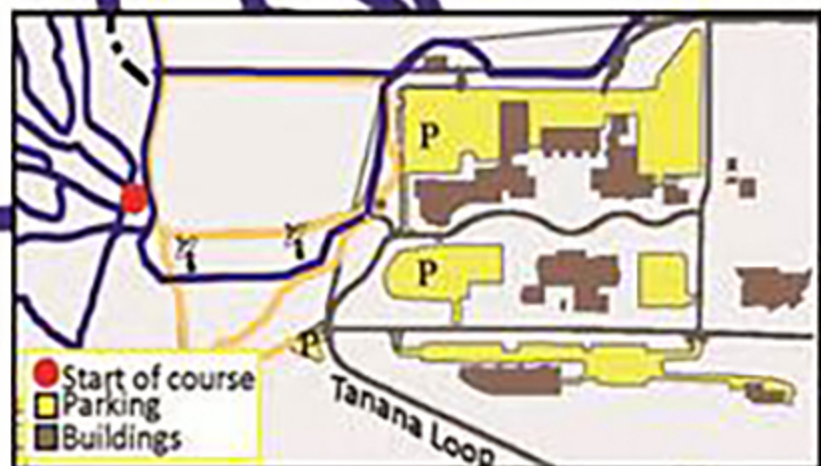

Smith Lake

Course is located on the North Campus Ski trails West of the Elvey and Arctic Health Buildings

Pock Field

Midnight Express

Big Whizzy

Lighted loop

Parking at Elvey & Arctic Health w/ UAF decal

Elvey Bldg (w/ big satellite dish)

Parking at Lookout Point

ski hut