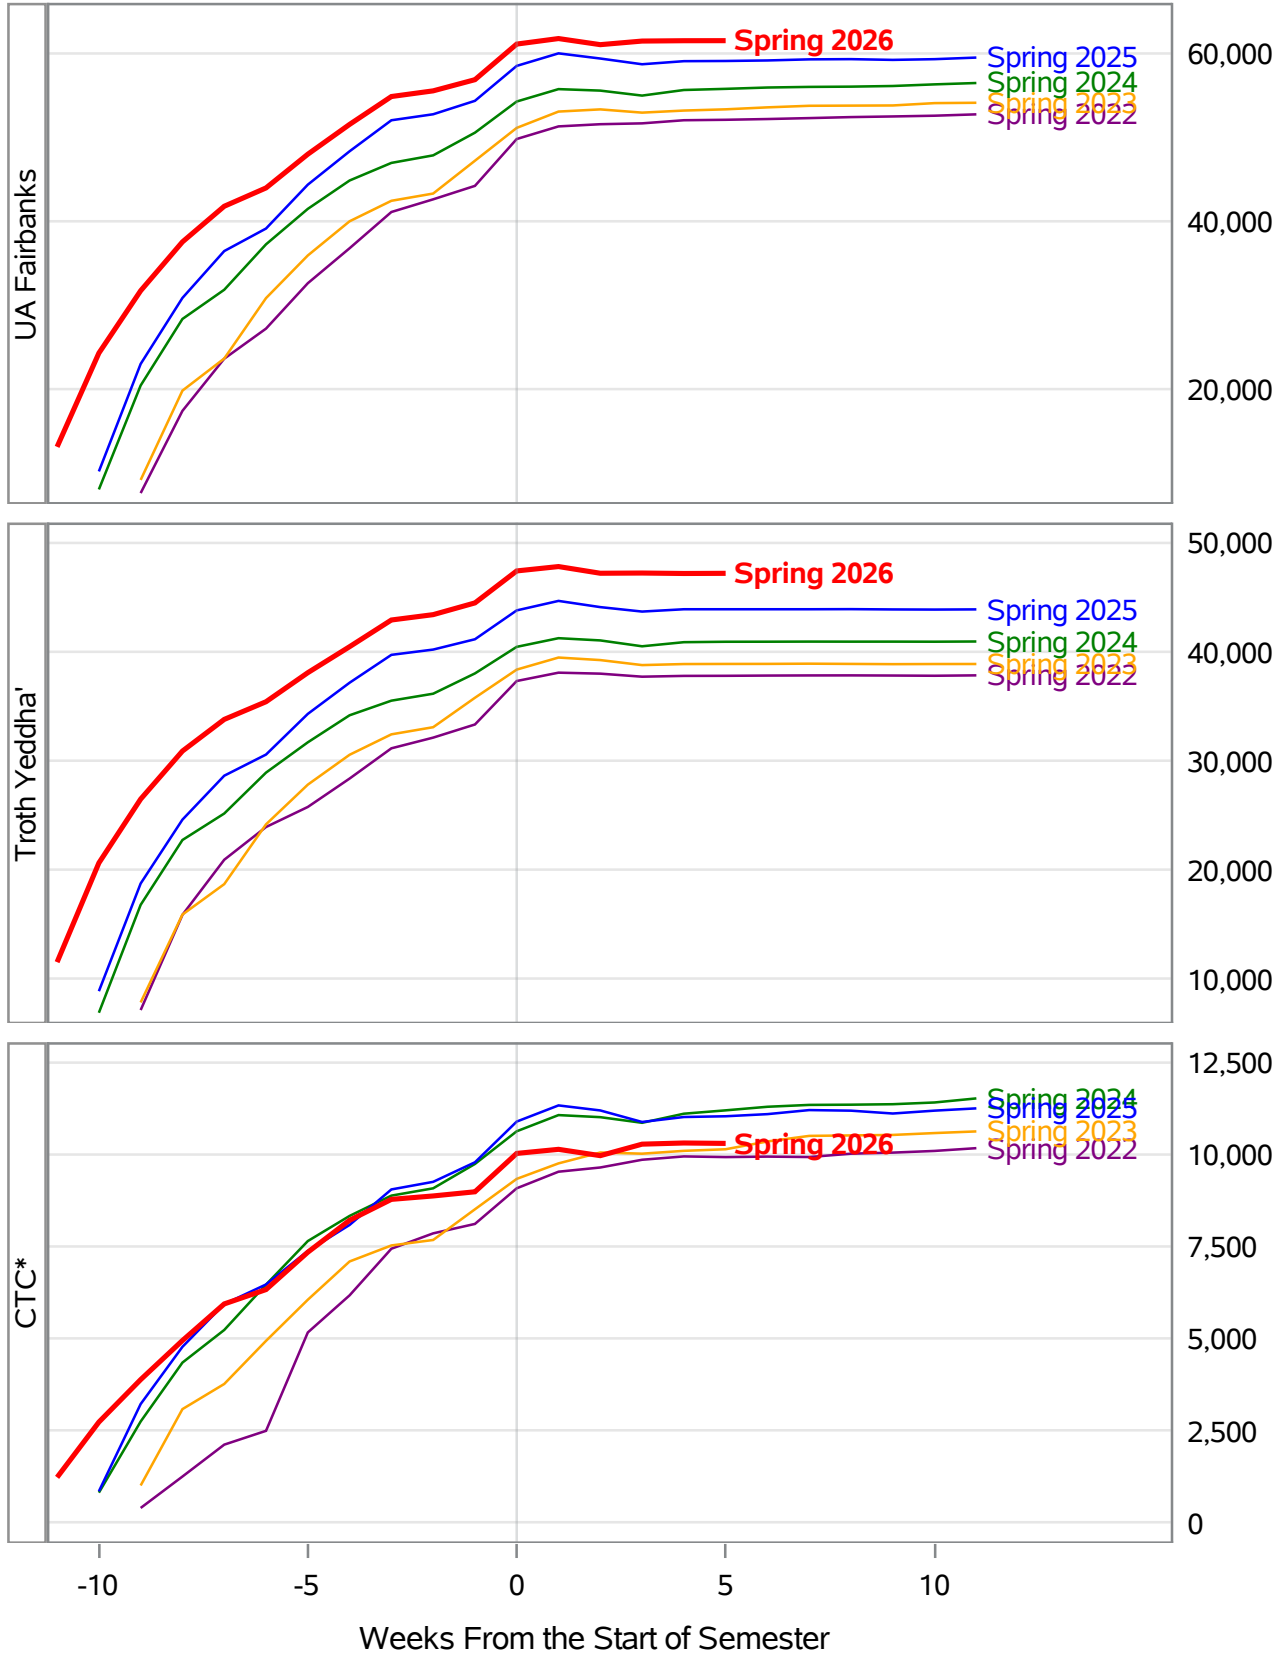

**University of Alaska Fairbanks - Early Semester Report
 Student Credit Hours Generated by Registration Week
 Spring 2022 - Spring 2026**

*In November 2024, the University of Alaska Board of Regents approved the merging of the UAF Interior Alaska Campus with UAF Community and Technical College (CTC). This transition is evident in the data for spring 2025. Interior Alaska Campus student credit hours have been included under CTC for spring 2025 and prior years.