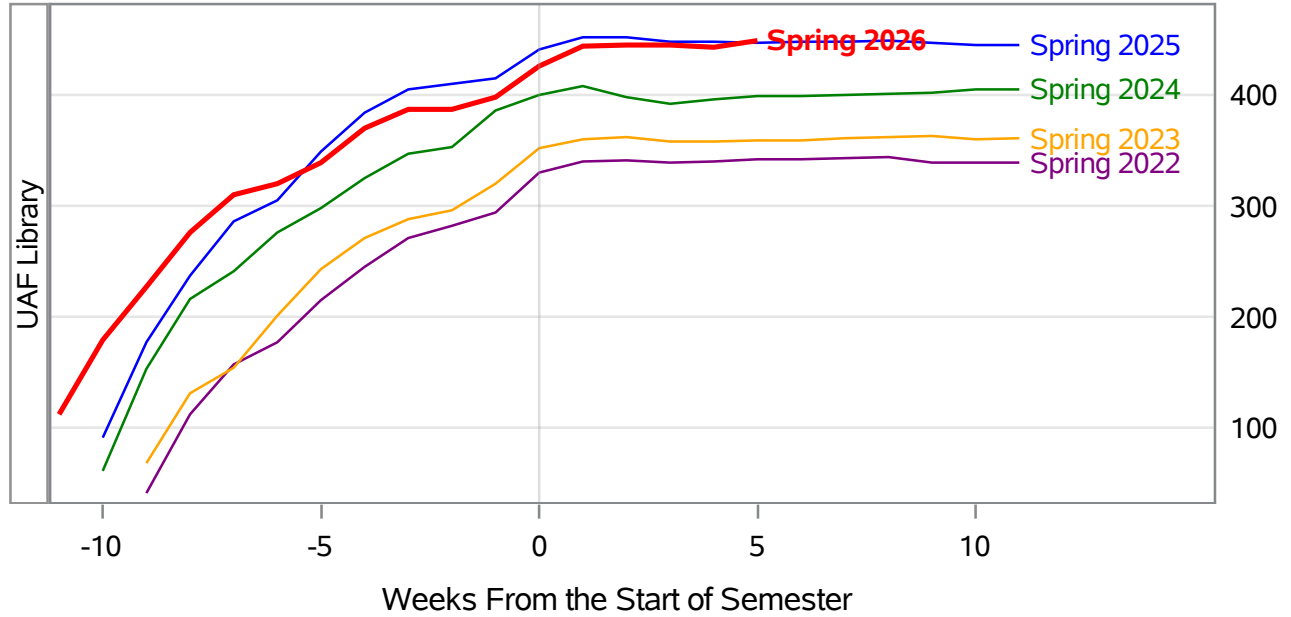

**University of Alaska Fairbanks - Early Semester Report
Student Credit Hours Generated by Registration Week
Spring 2022 - Spring 2026**

*In November 2024, the University of Alaska Board of Regents approved the merging of the UAF Interior Alaska Campus with UAF Community and Technical College (CTC). This transition is evident in the data for spring 2025. Interior Alaska Campus student credit hours have been included under CTC for spring 2025 and prior years.