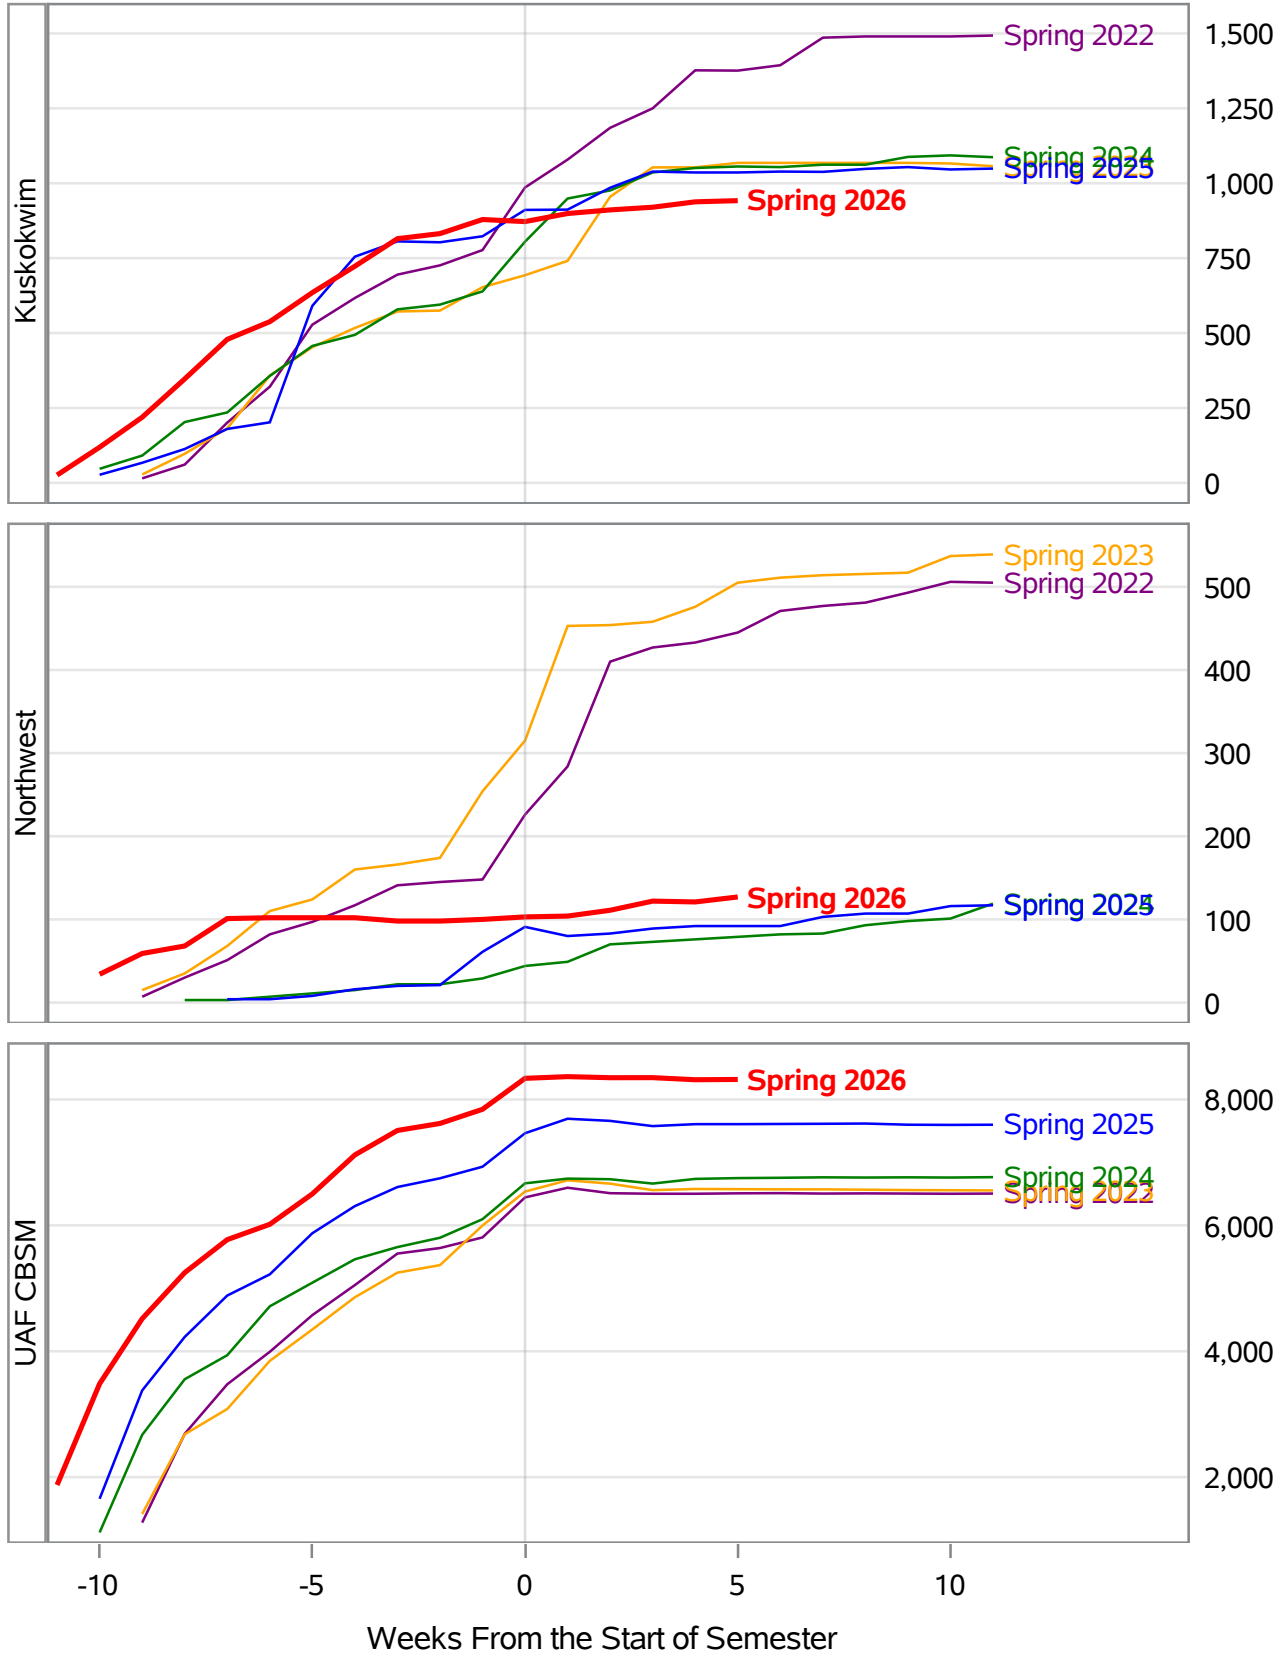

**University of Alaska Fairbanks - Early Semester Report
 Student Credit Hours Generated by Registration Week
 Spring 2022 - Spring 2026**

*In November 2024, the University of Alaska Board of Regents approved the merging of the UAF Interior Alaska Campus with UAF Community and Technical College (CTC). This transition is evident in the data for spring 2025. Interior Alaska Campus student credit hours have been included under CTC for spring 2025 and prior years.