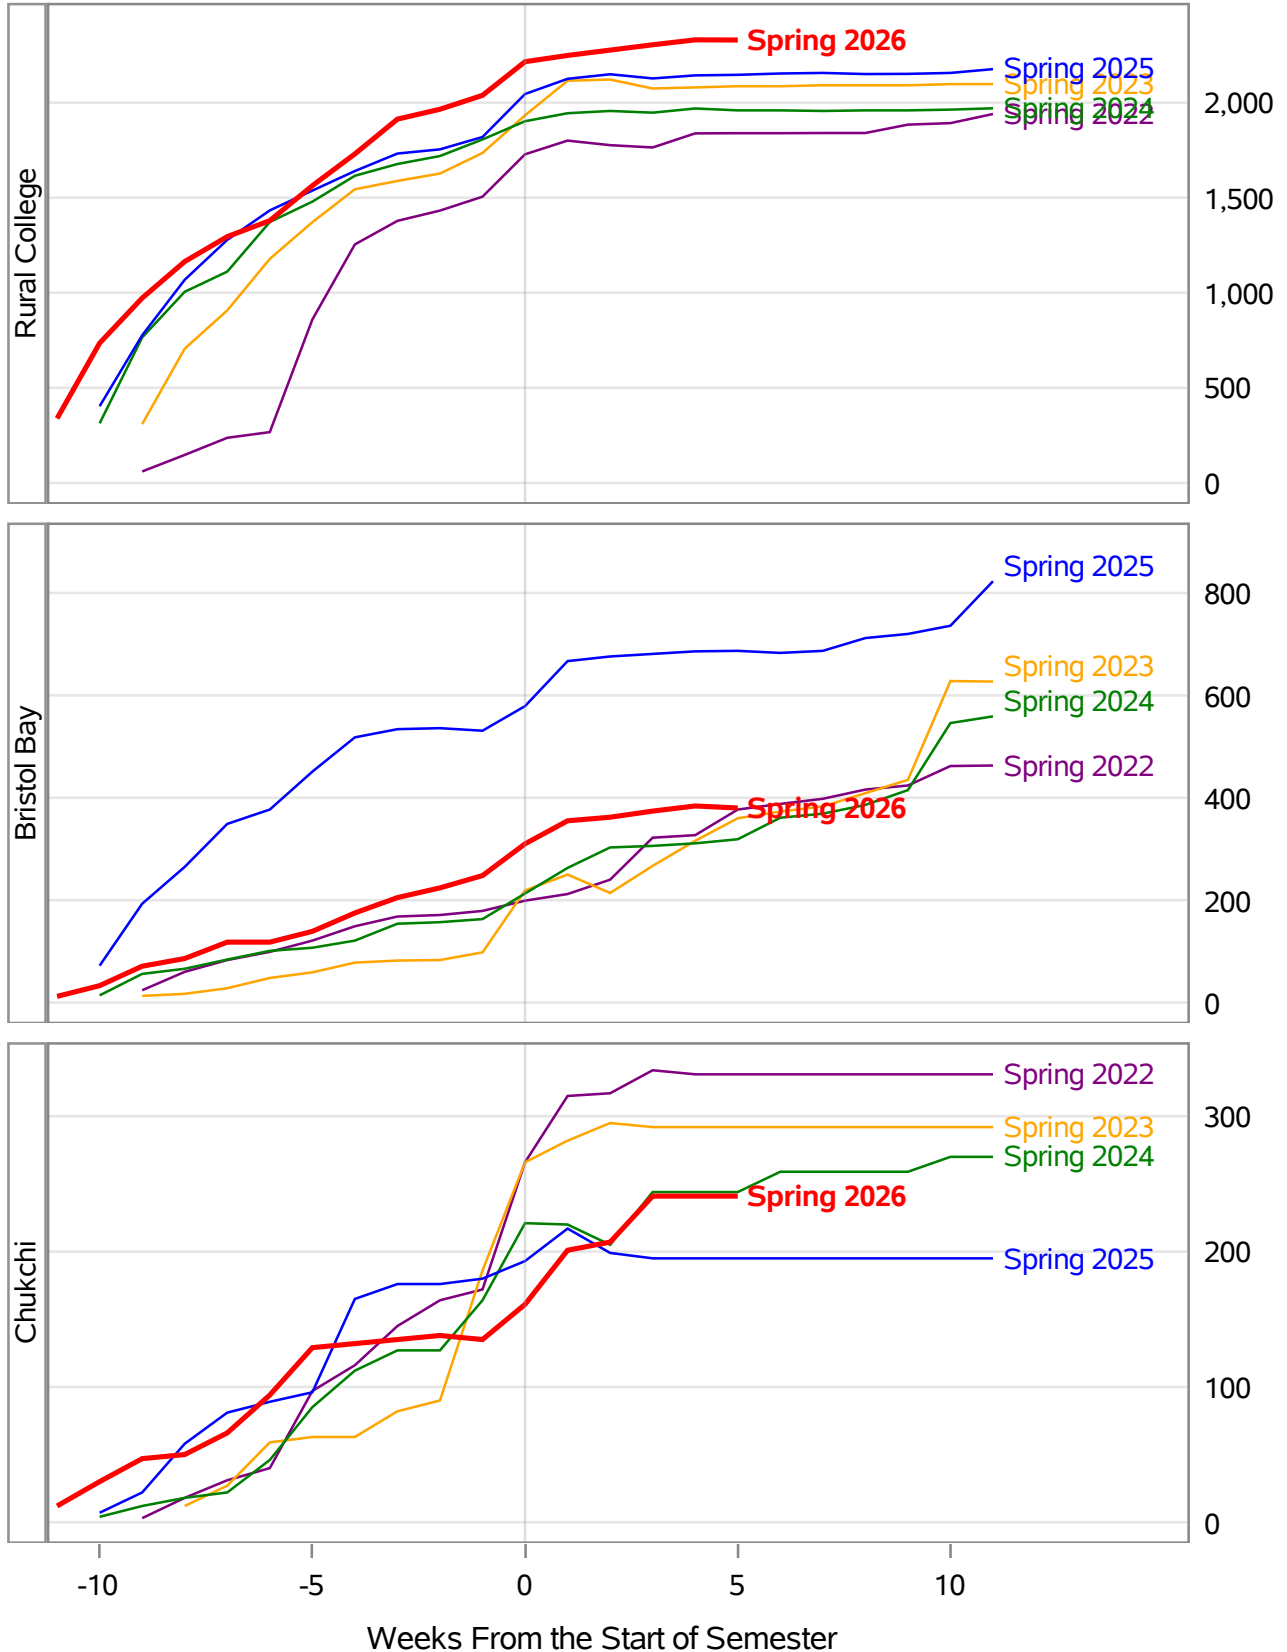

**University of Alaska Fairbanks - Early Semester Report
 Student Credit Hours Generated by Registration Week
 Spring 2022 - Spring 2026**

*In November 2024, the University of Alaska Board of Regents approved the merging of the UAF Interior Alaska Campus with UAF Community and Technical College (CTC). This transition is evident in the data for spring 2025. Interior Alaska Campus student credit hours have been included under CTC for spring 2025 and prior years.