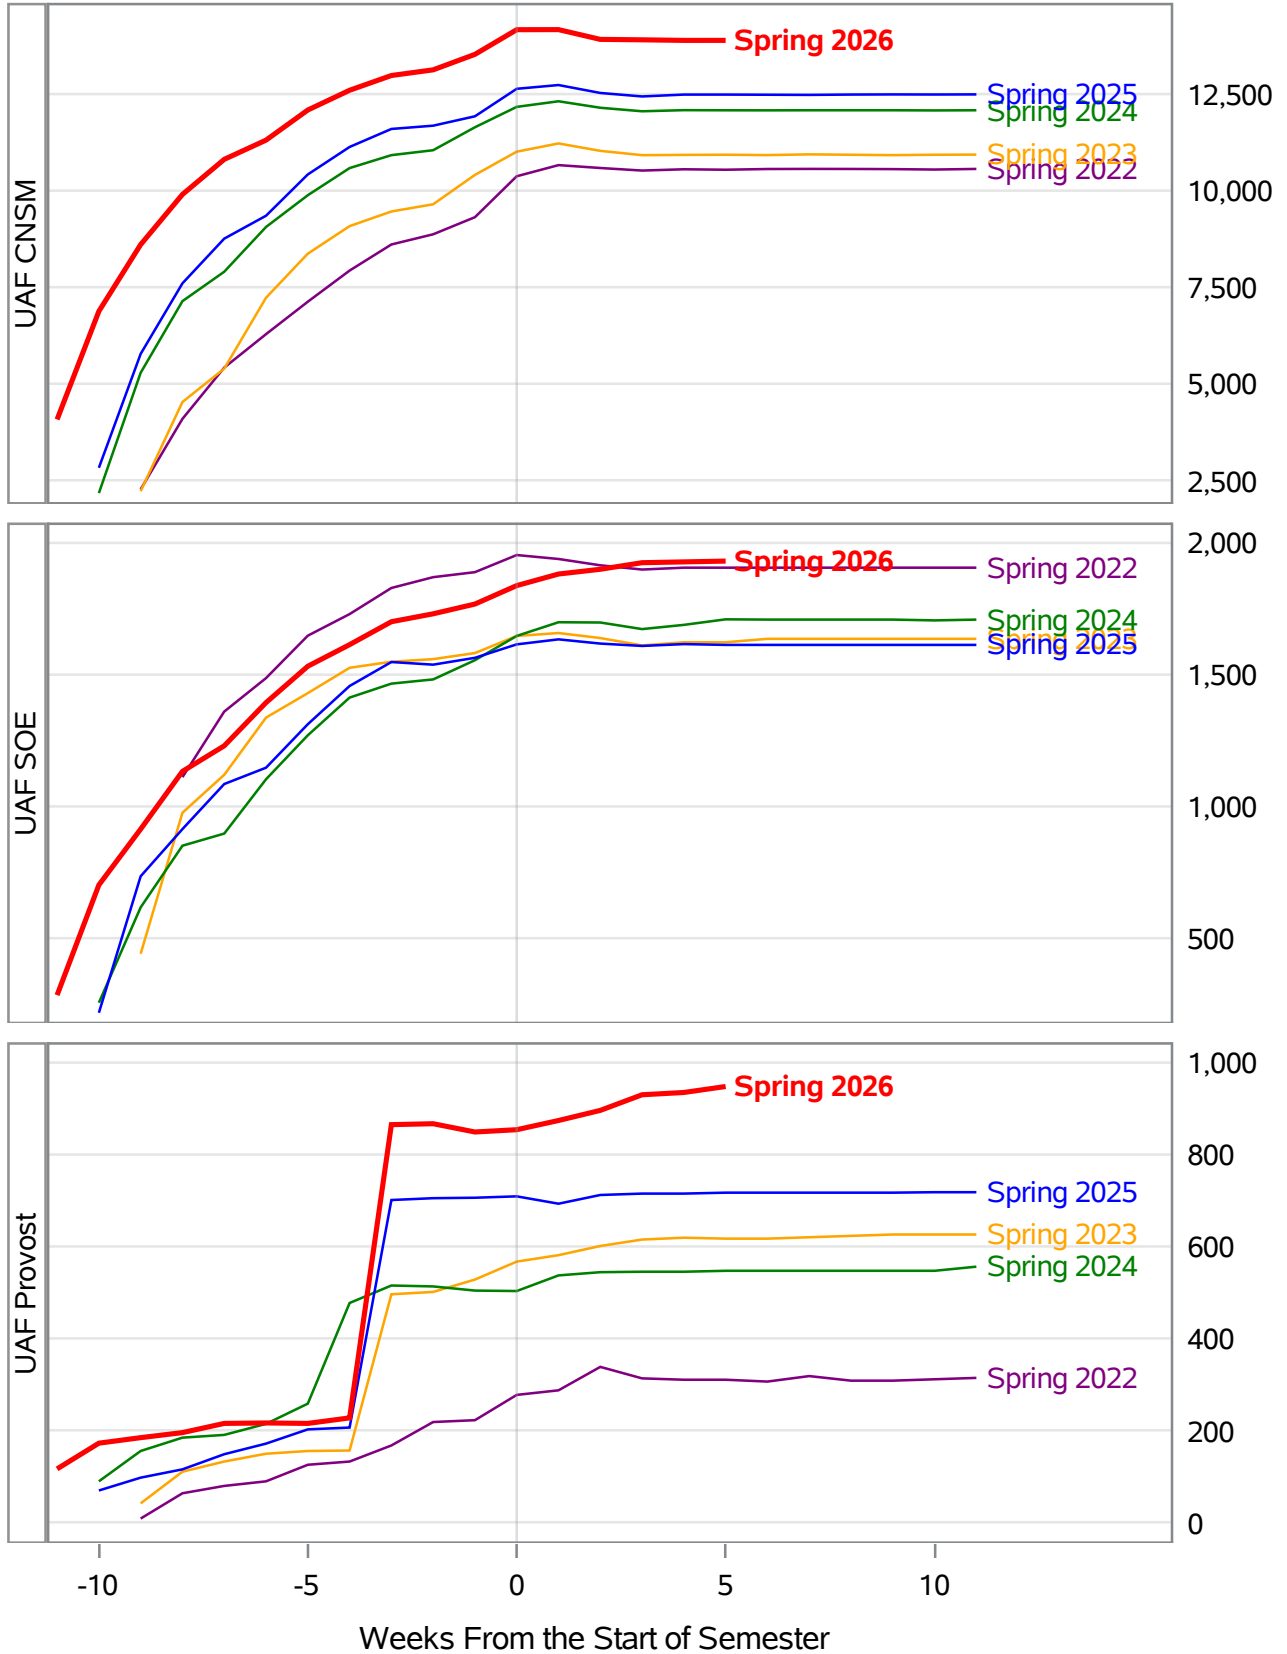

**University of Alaska Fairbanks - Early Semester Report
Student Credit Hours Generated by Registration Week
Spring 2022 - Spring 2026**

*In November 2024, the University of Alaska Board of Regents approved the merging of the UAF Interior Alaska Campus with UAF Community and Technical College (CTC). This transition is evident in the data for spring 2025. Interior Alaska Campus student credit hours have been included under CTC for spring 2025 and prior years.