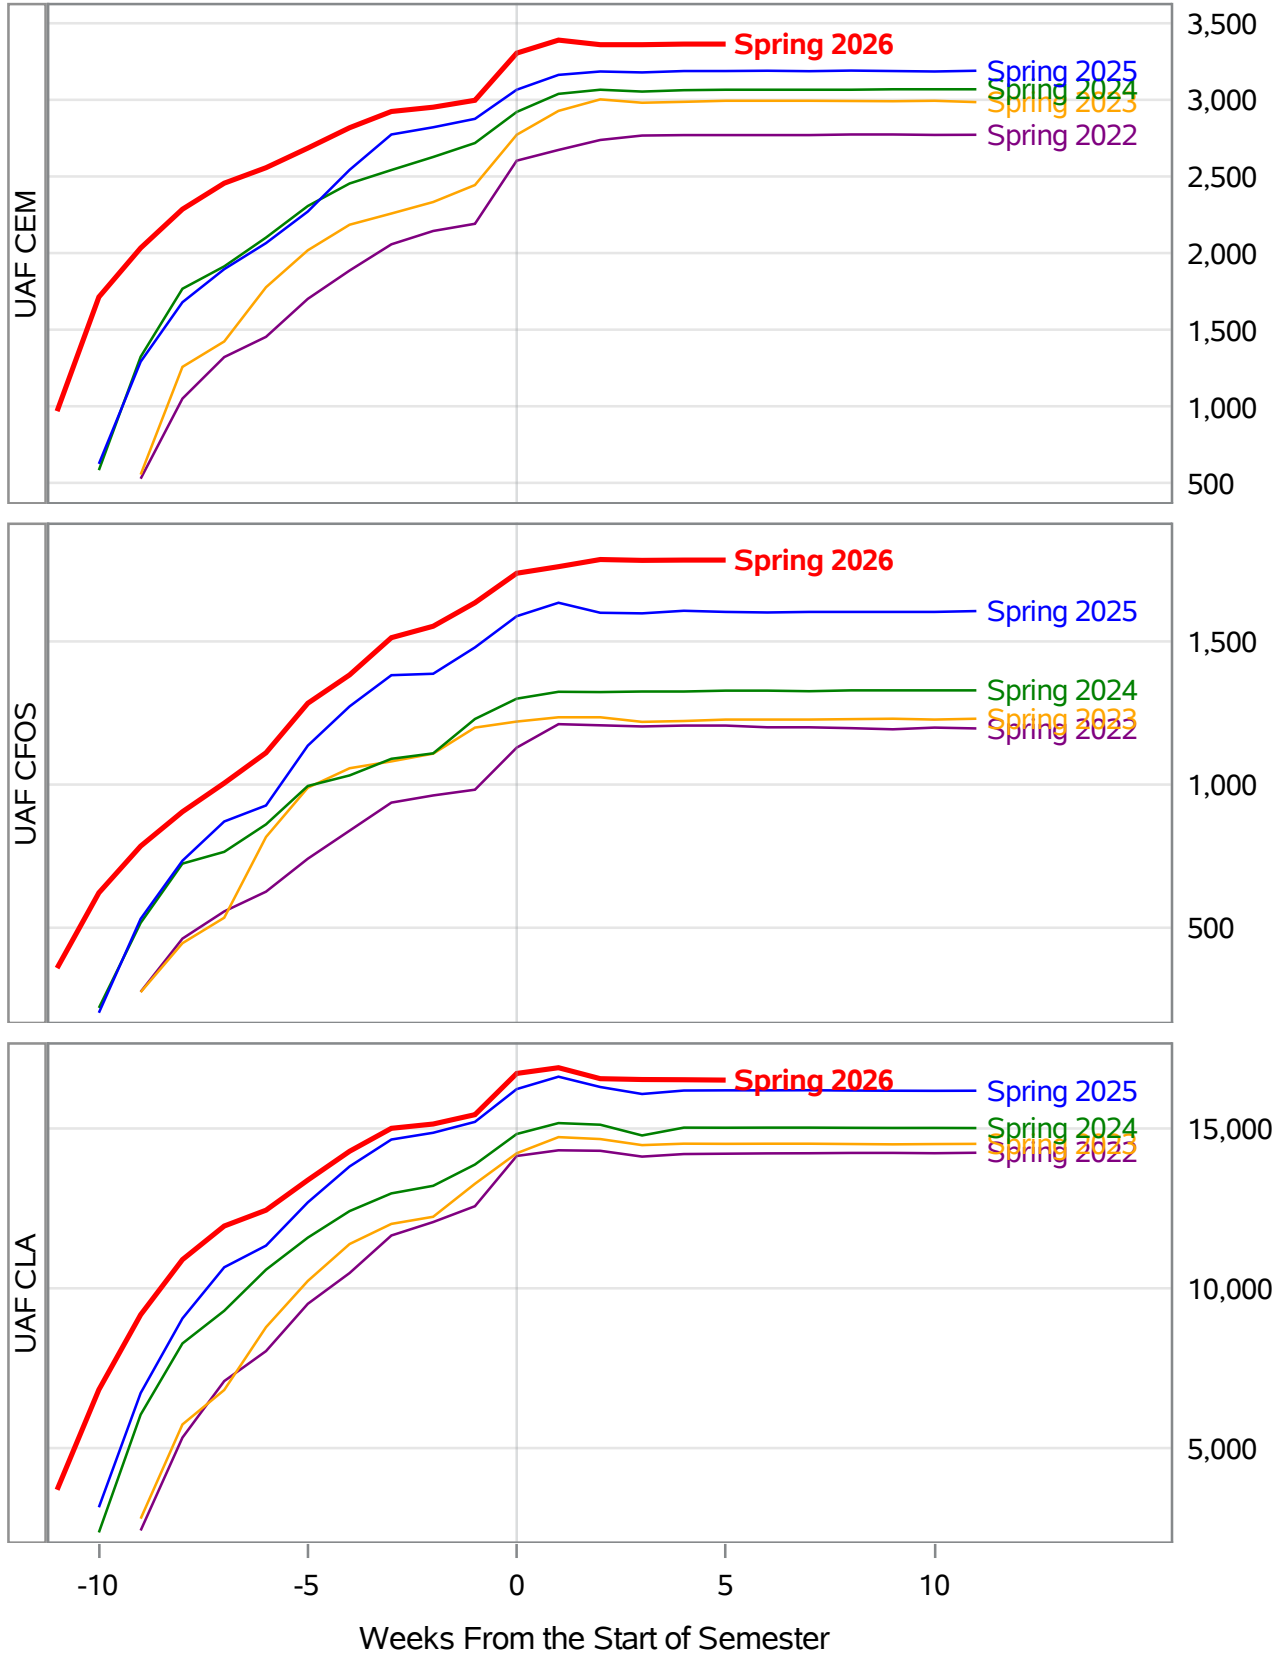

**University of Alaska Fairbanks - Early Semester Report
Student Credit Hours Generated by Registration Week
Spring 2022 - Spring 2026**

*In November 2024, the University of Alaska Board of Regents approved the merging of the UAF Interior Alaska Campus with UAF Community and Technical College (CTC). This transition is evident in the data for spring 2025. Interior Alaska Campus student credit hours have been included under CTC for spring 2025 and prior years.