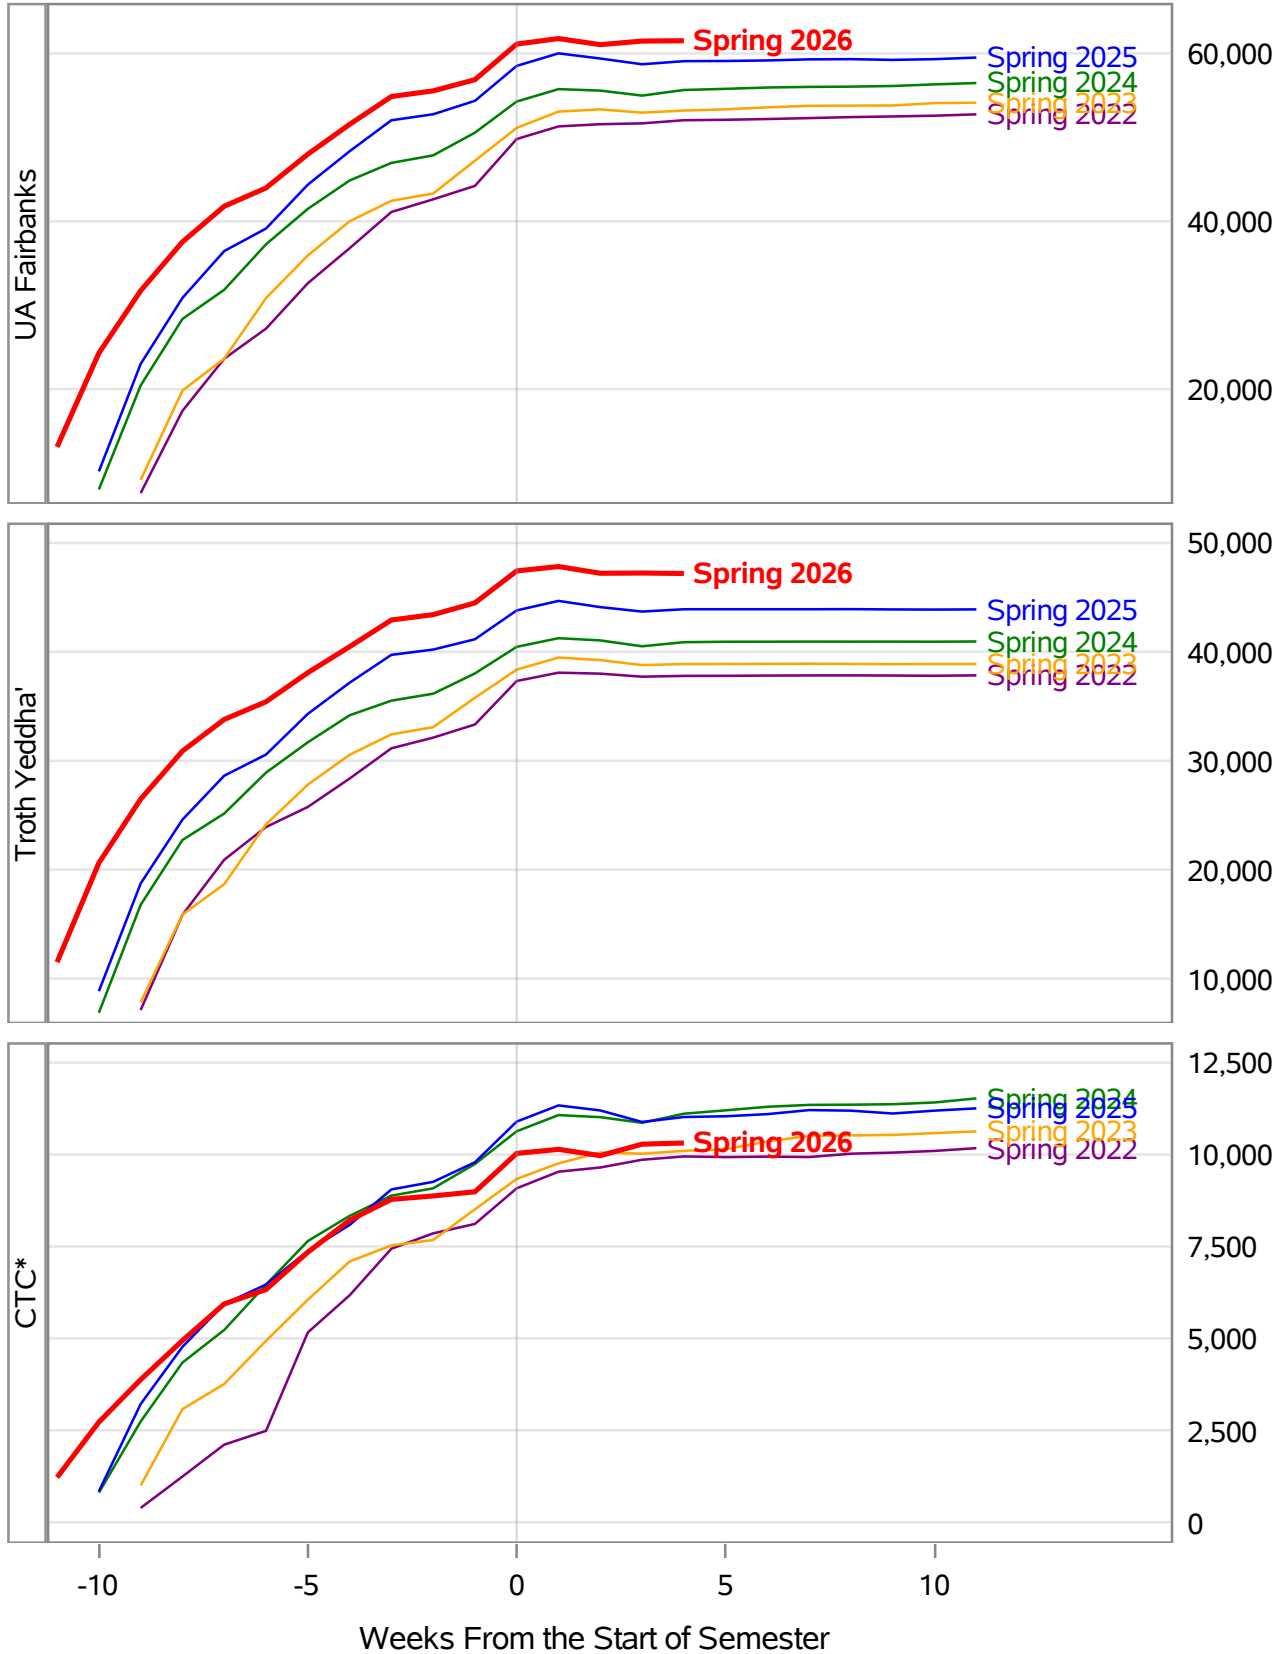

**University of Alaska Fairbanks - Early Semester Report
 Student Credit Hours Generated by Registration Week
 Spring 2022 - Spring 2026**

*In November 2024, the University of Alaska Board of Regents approved the merging of the UAF Interior Alaska Campus with UAF Community and Technical College (CTC). This transition is evident in the data for spring 2025. Interior Alaska Campus student credit hours have been included under CTC for spring 2025 and prior years.