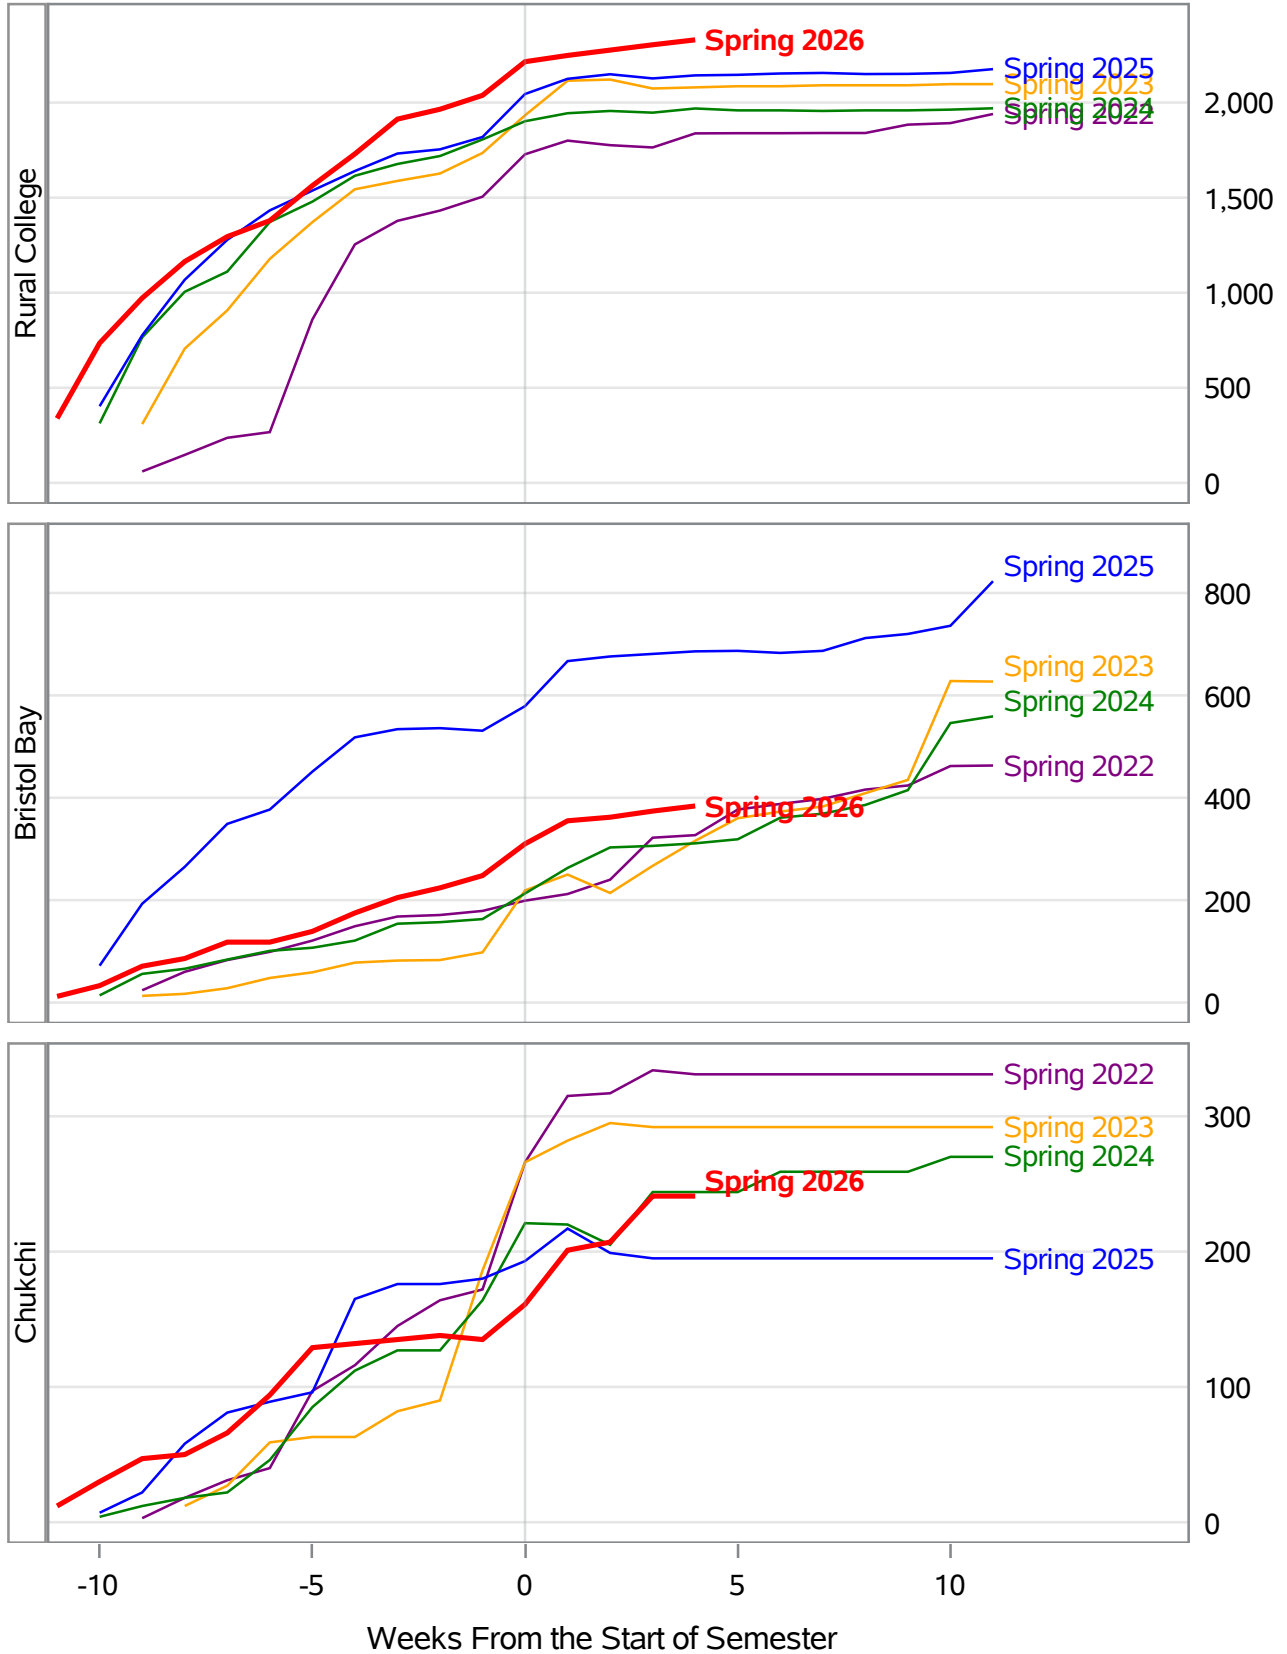

**University of Alaska Fairbanks - Early Semester Report
 Student Credit Hours Generated by Registration Week
 Spring 2022 - Spring 2026**

*In November 2024, the University of Alaska Board of Regents approved the merging of the UAF Interior Alaska Campus with UAF Community and Technical College (CTC). This transition is evident in the data for spring 2025. Interior Alaska Campus student credit hours have been included under CTC for spring 2025 and prior years.

**University of Alaska Fairbanks - Early Semester Report
 Student Credit Hours Generated by Registration Week
 Spring 2022 - Spring 2026**

Weeks From the Start of Semester

*In November 2024, the University of Alaska Board of Regents approved the merging of the UAF Interior Alaska Campus with UAF Community and Technical College (CTC). This transition is evident in the data for spring 2025. Interior Alaska Campus student credit hours have been included under CTC for spring 2025 and prior years.