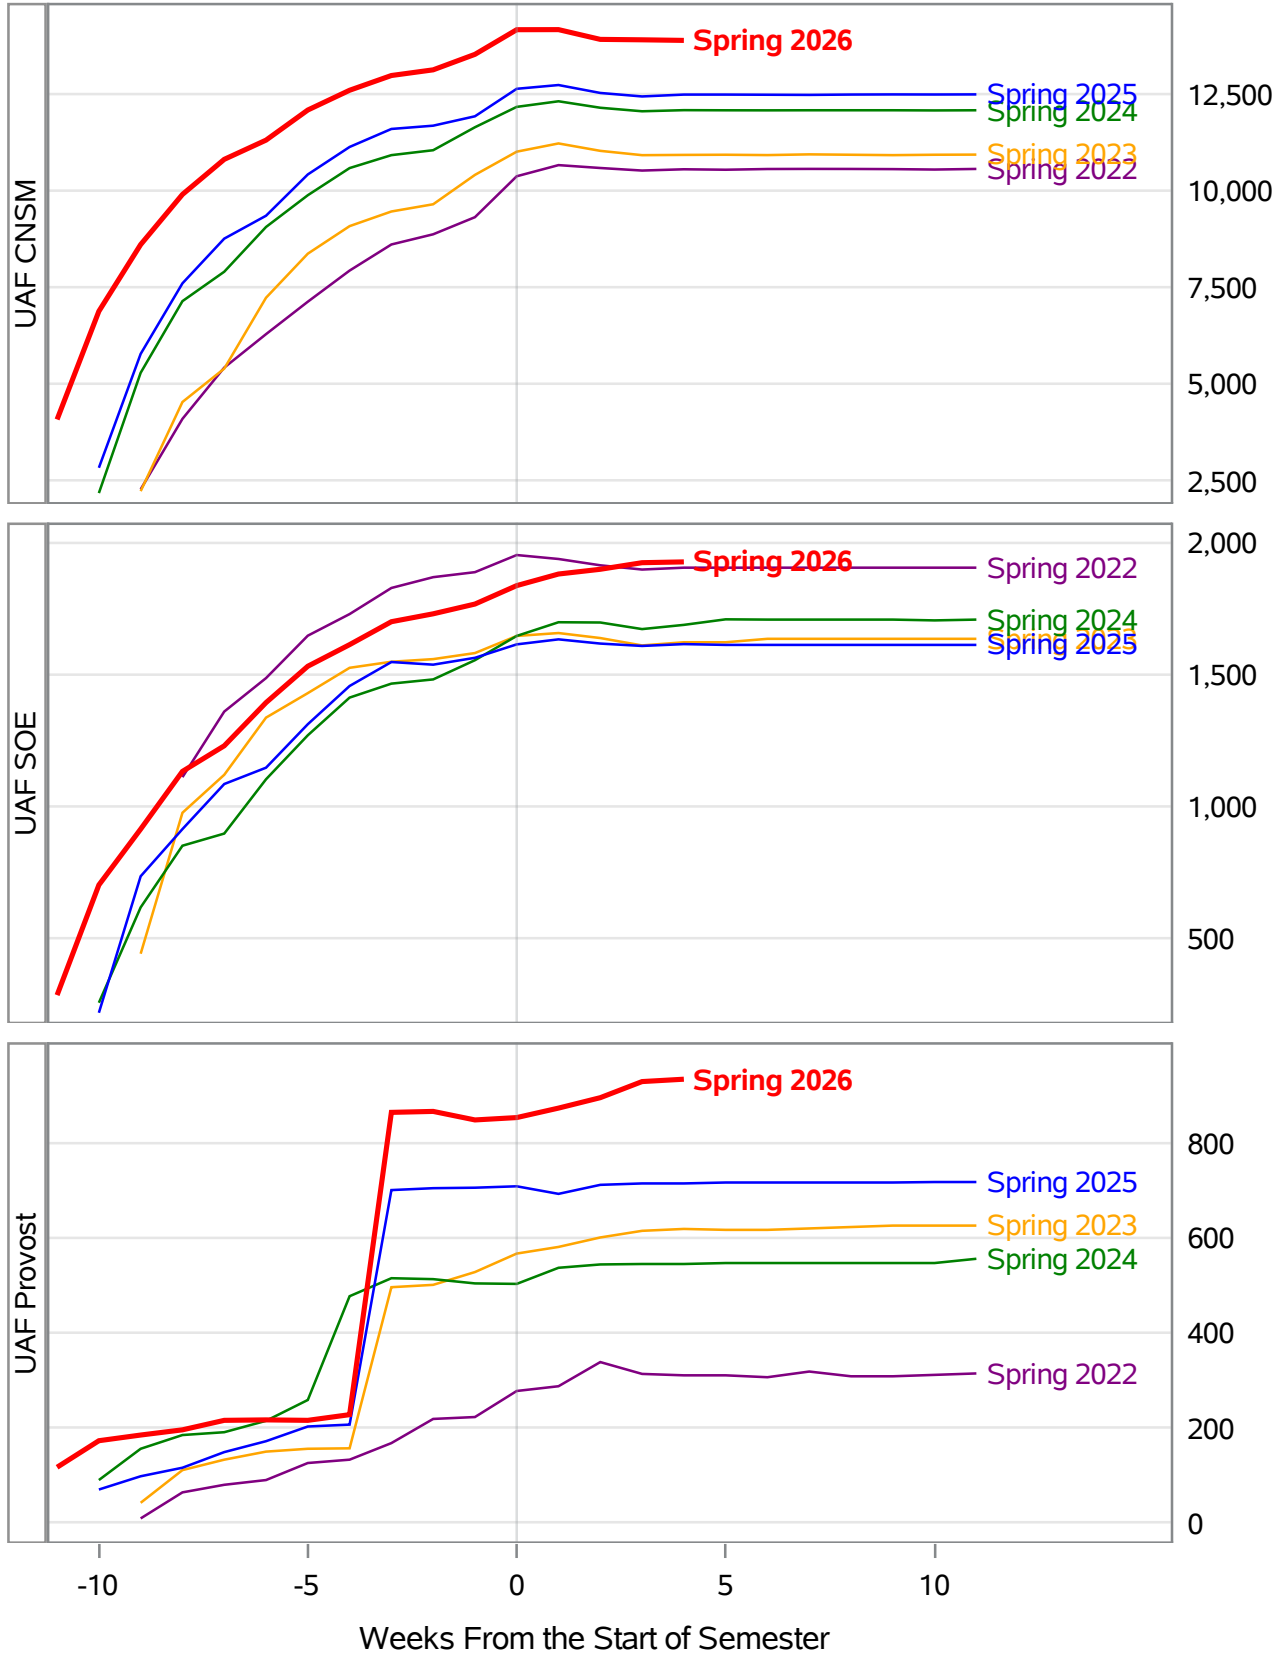

**University of Alaska Fairbanks - Early Semester Report
Student Credit Hours Generated by Registration Week
Spring 2022 - Spring 2026**

*In November 2024, the University of Alaska Board of Regents approved the merging of the UAF Interior Alaska Campus with UAF Community and Technical College (CTC). This transition is evident in the data for spring 2025. Interior Alaska Campus student credit hours have been included under CTC for spring 2025 and prior years.