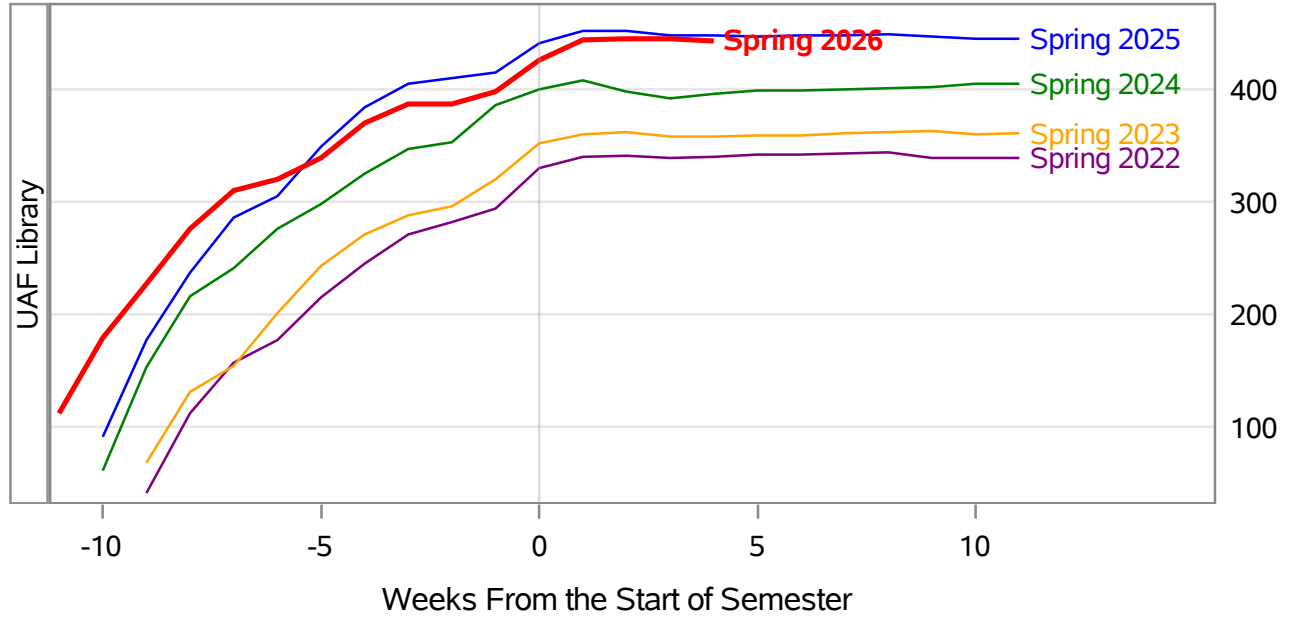

**University of Alaska Fairbanks - Early Semester Report
Student Credit Hours Generated by Registration Week
Spring 2022 - Spring 2026**

*In November 2024, the University of Alaska Board of Regents approved the merging of the UAF Interior Alaska Campus with UAF Community and Technical College (CTC). This transition is evident in the data for spring 2025. Interior Alaska Campus student credit hours have been included under CTC for spring 2025 and prior years.