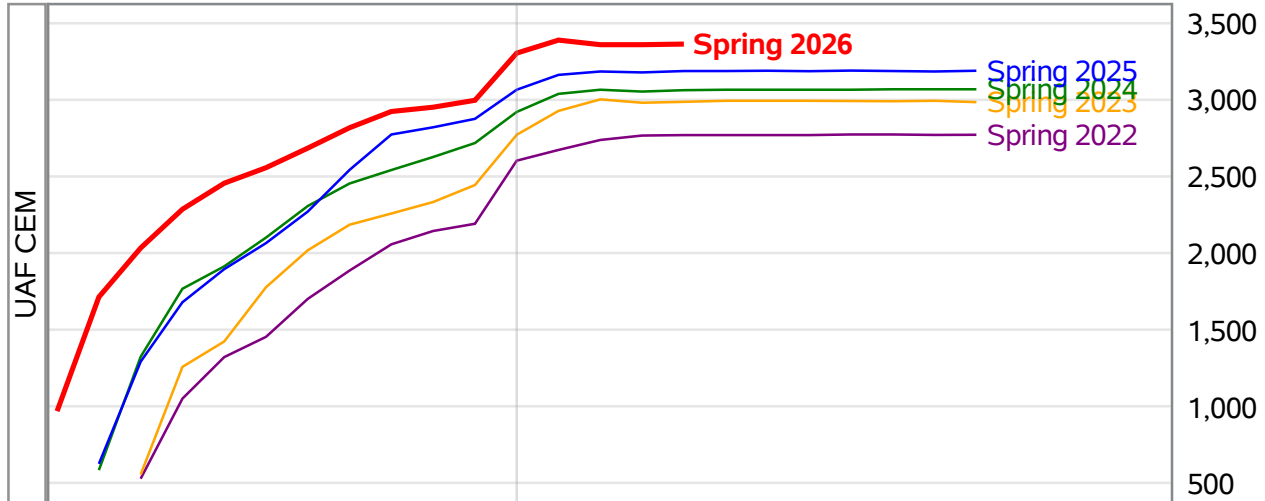

**University of Alaska Fairbanks - Early Semester Report
 Student Credit Hours Generated by Registration Week
 Spring 2022 - Spring 2026**

*In November 2024, the University of Alaska Board of Regents approved the merging of the UAF Interior Alaska Campus with UAF Community and Technical College (CTC). This transition is evident in the data for spring 2025. Interior Alaska Campus student credit hours have been included under CTC for spring 2025 and prior years.

**University of Alaska Fairbanks - Early Semester Report
 Student Credit Hours Generated by Registration Week
 Spring 2022 - Spring 2026**

Weeks From the Start of Semester

*In November 2024, the University of Alaska Board of Regents approved the merging of the UAF Interior Alaska Campus with UAF Community and Technical College (CTC). This transition is evident in the data for spring 2025. Interior Alaska Campus student credit hours have been included under CTC for spring 2025 and prior years.