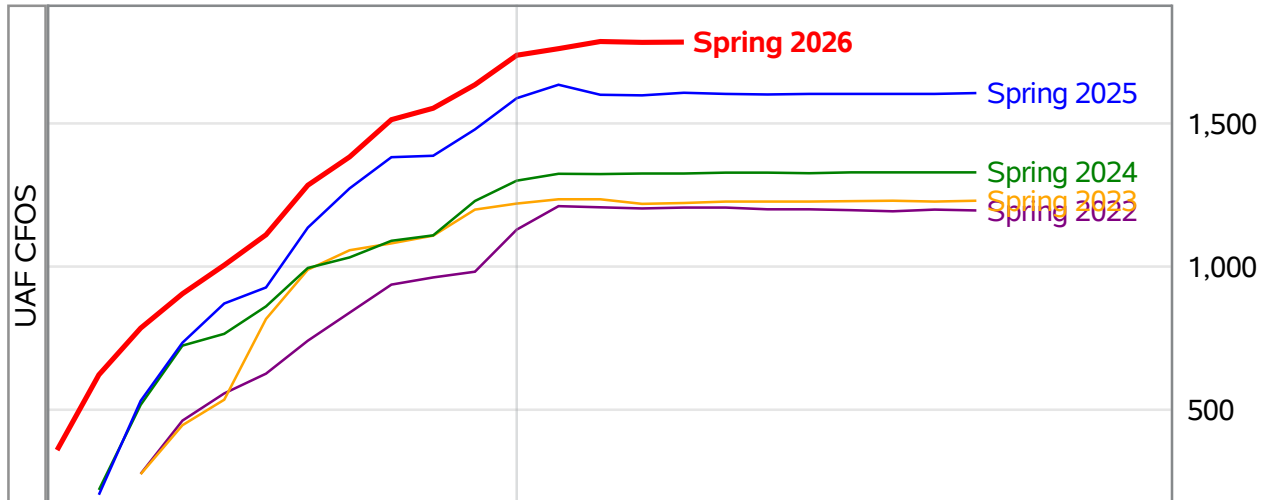

**University of Alaska Fairbanks - Early Semester Report
Student Credit Hours Generated by Registration Week
Spring 2022 - Spring 2026**

Weeks From the Start of Semester

*In November 2024, the University of Alaska Board of Regents approved the merging of the UAF Interior Alaska Campus with UAF Community and Technical College (CTC). This transition is evident in the data for spring 2025. Interior Alaska Campus student credit hours have been included under CTC for spring 2025 and prior years.