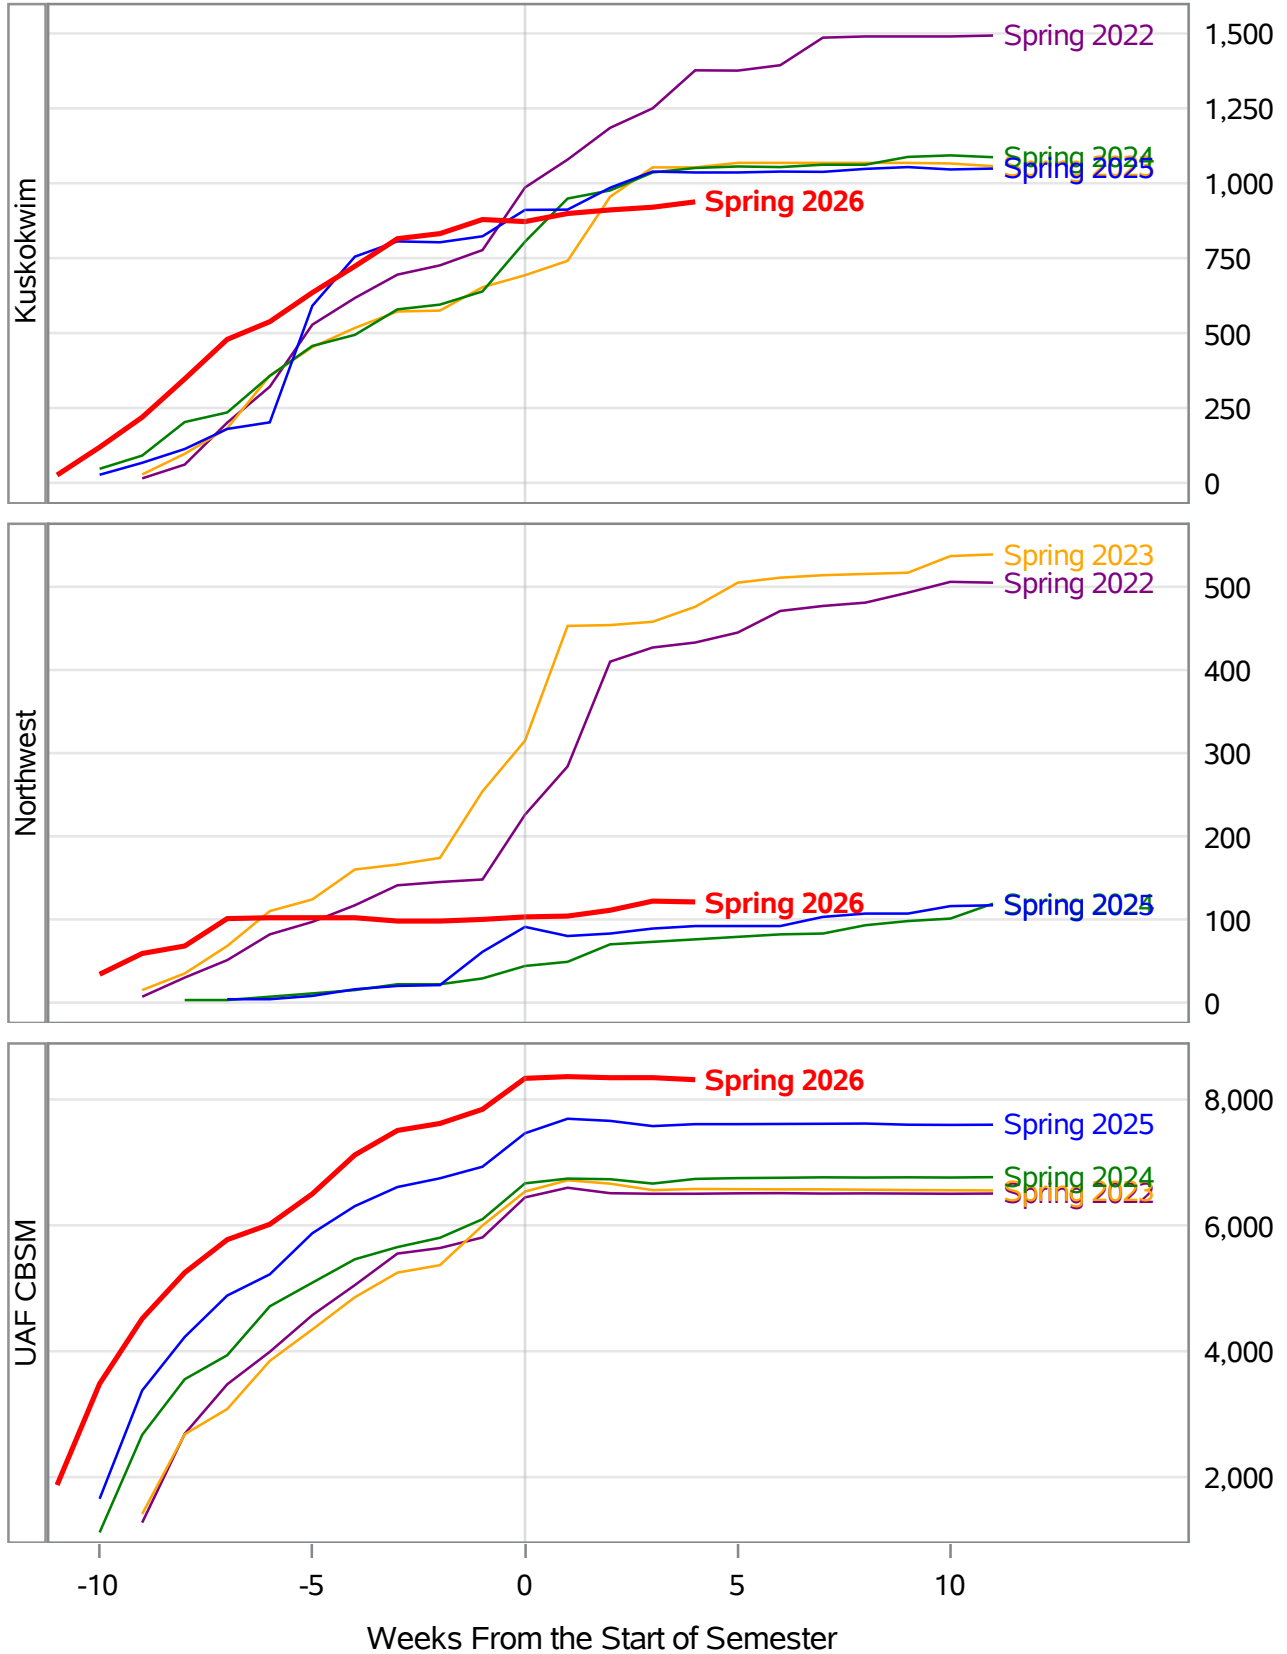

**University of Alaska Fairbanks - Early Semester Report
 Student Credit Hours Generated by Registration Week
 Spring 2022 - Spring 2026**

*In November 2024, the University of Alaska Board of Regents approved the merging of the UAF Interior Alaska Campus with UAF Community and Technical College (CTC). This transition is evident in the data for spring 2025. Interior Alaska Campus student credit hours have been included under CTC for spring 2025 and prior years.