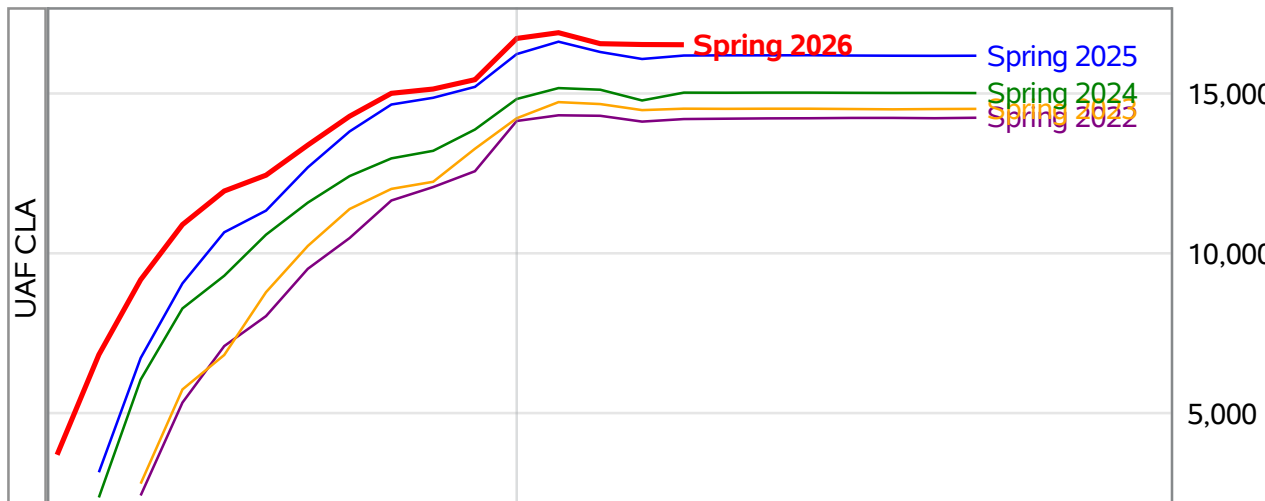

**University of Alaska Fairbanks - Early Semester Report
 Student Credit Hours Generated by Registration Week
 Spring 2022 - Spring 2026**

*In November 2024, the University of Alaska Board of Regents approved the merging of the UAF Interior Alaska Campus with UAF Community and Technical College (CTC). This transition is evident in the data for spring 2025. Interior Alaska Campus student credit hours have been included under CTC for spring 2025 and prior years.

**University of Alaska Fairbanks - Early Semester Report
 Student Credit Hours Generated by Registration Week
 Spring 2022 - Spring 2026**

Weeks From the Start of Semester

*In November 2024, the University of Alaska Board of Regents approved the merging of the UAF Interior Alaska Campus with UAF Community and Technical College (CTC). This transition is evident in the data for spring 2025. Interior Alaska Campus student credit hours have been included under CTC for spring 2025 and prior years.