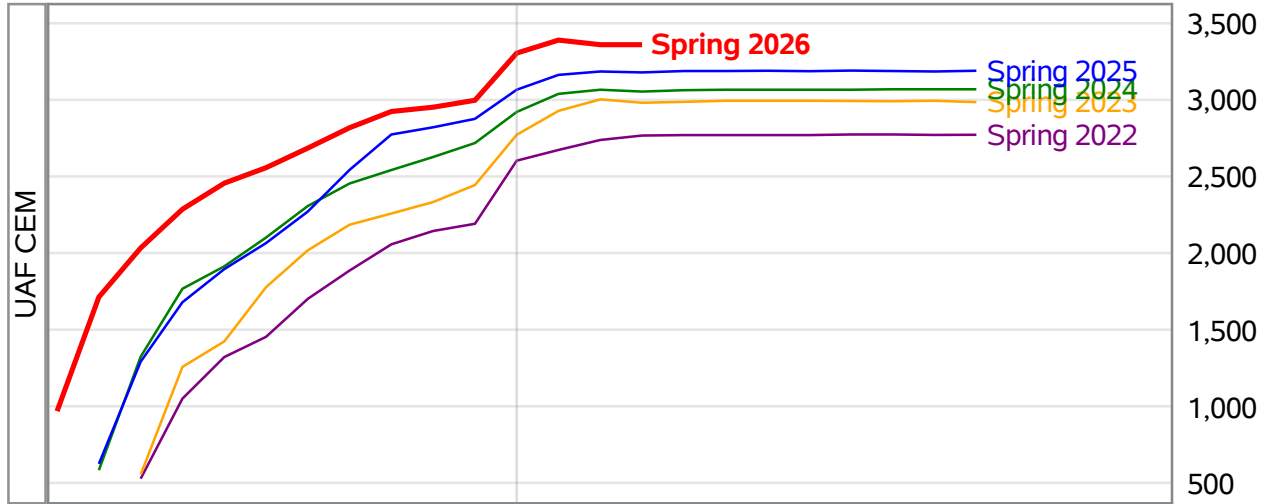

**University of Alaska Fairbanks - Early Semester Report  
 Student Credit Hours Generated by Registration Week  
 Spring 2022 - Spring 2026**

\*In November 2024, the University of Alaska Board of Regents approved the merging of the UAF Interior Alaska Campus with UAF Community and Technical College (CTC). This transition is evident in the data for spring 2025. Interior Alaska Campus student credit hours have been included under CTC for spring 2025 and prior years.

**University of Alaska Fairbanks - Early Semester Report  
 Student Credit Hours Generated by Registration Week  
 Spring 2022 - Spring 2026**

Weeks From the Start of Semester

\*In November 2024, the University of Alaska Board of Regents approved the merging of the UAF Interior Alaska Campus with UAF Community and Technical College (CTC). This transition is evident in the data for spring 2025. Interior Alaska Campus student credit hours have been included under CTC for spring 2025 and prior years.