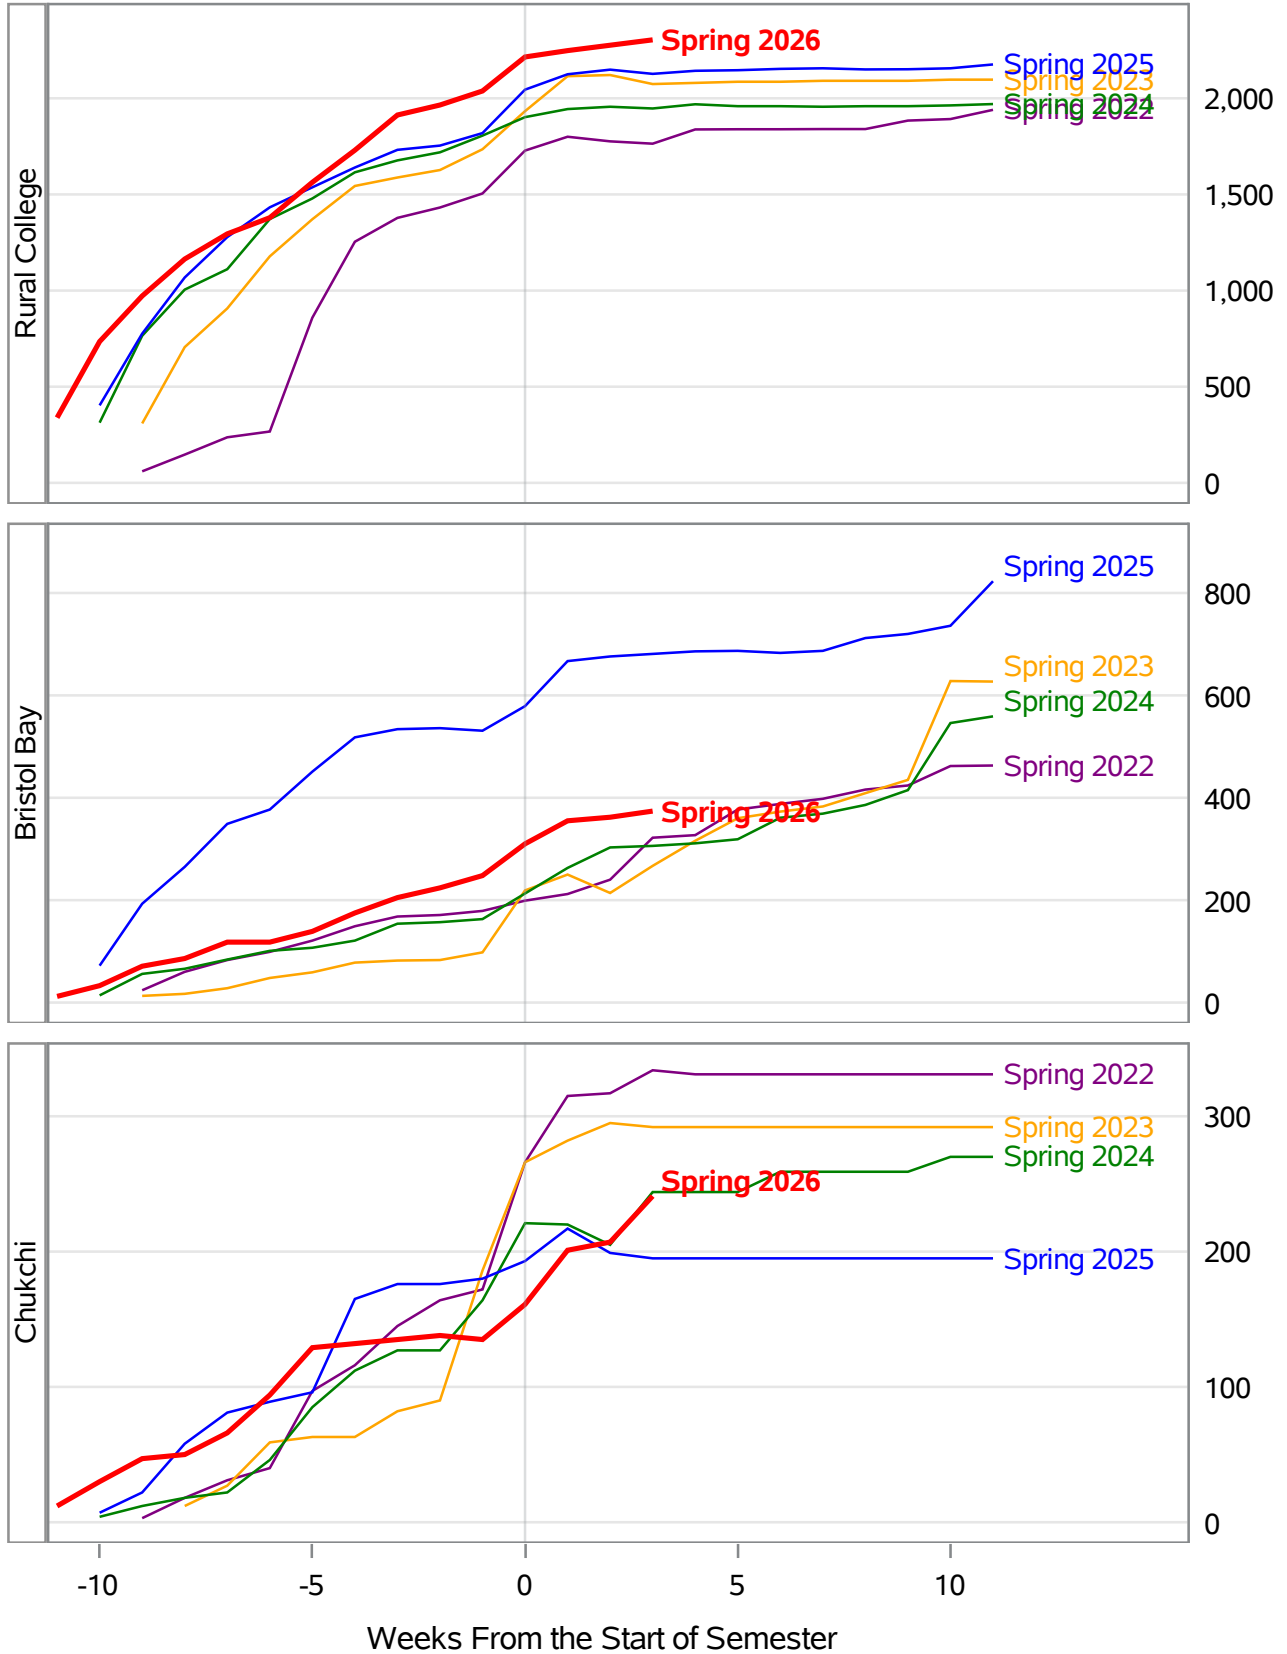

**University of Alaska Fairbanks - Early Semester Report  
 Student Credit Hours Generated by Registration Week  
 Spring 2022 - Spring 2026**

\*In November 2024, the University of Alaska Board of Regents approved the merging of the UAF Interior Alaska Campus with UAF Community and Technical College (CTC). This transition is evident in the data for spring 2025. Interior Alaska Campus student credit hours have been included under CTC for spring 2025 and prior years.