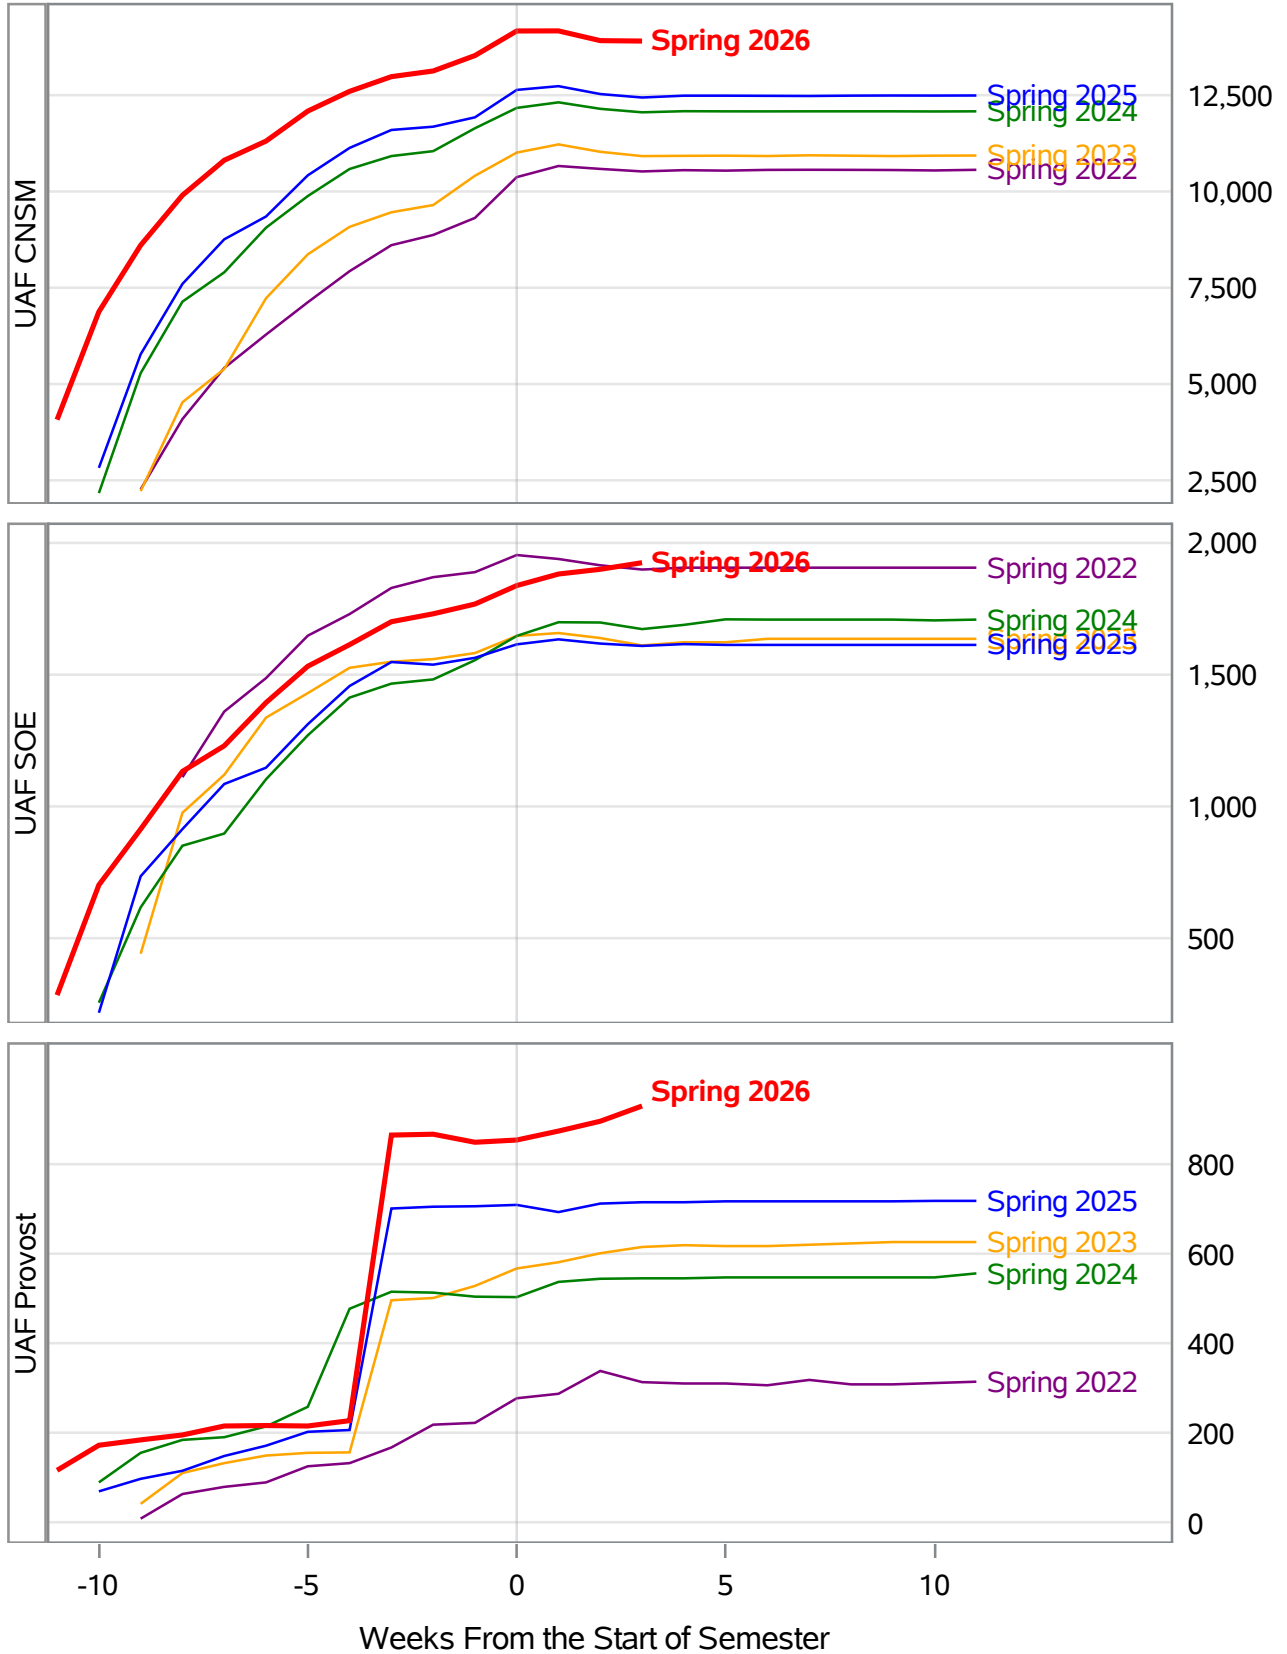

**University of Alaska Fairbanks - Early Semester Report
Student Credit Hours Generated by Registration Week
Spring 2022 - Spring 2026**

*In November 2024, the University of Alaska Board of Regents approved the merging of the UAF Interior Alaska Campus with UAF Community and Technical College (CTC). This transition is evident in the data for spring 2025. Interior Alaska Campus student credit hours have been included under CTC for spring 2025 and prior years.