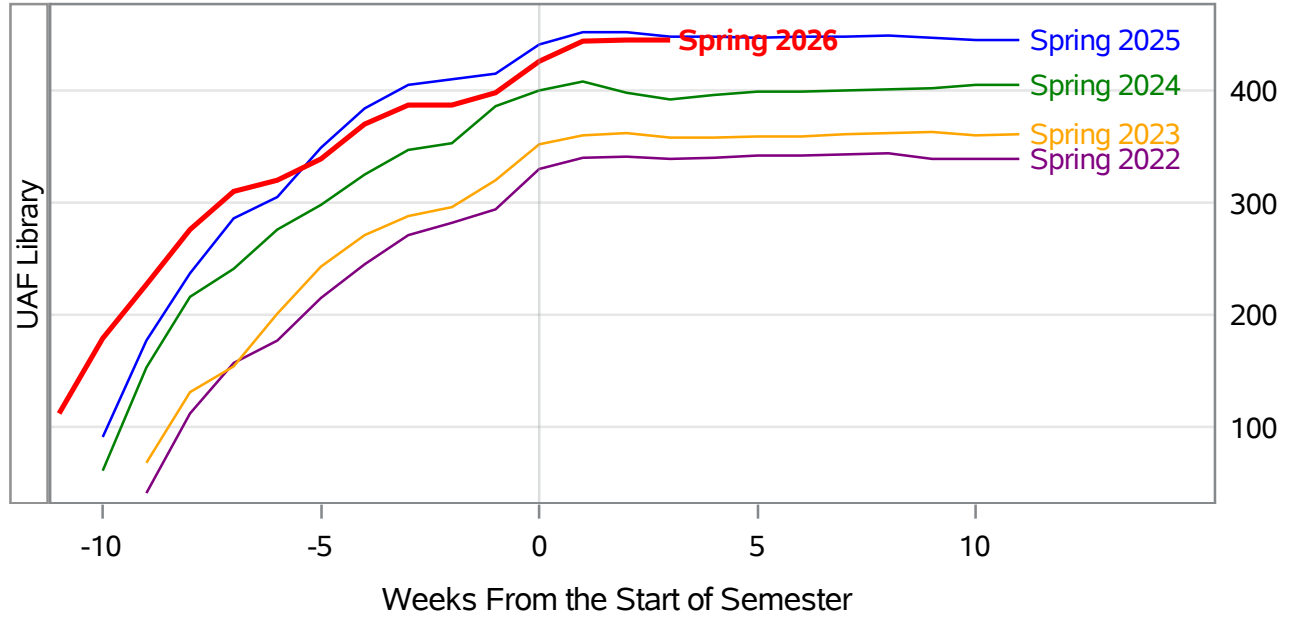

**University of Alaska Fairbanks - Early Semester Report
Student Credit Hours Generated by Registration Week
Spring 2022 - Spring 2026**

*In November 2024, the University of Alaska Board of Regents approved the merging of the UAF Interior Alaska Campus with UAF Community and Technical College (CTC). This transition is evident in the data for spring 2025. Interior Alaska Campus student credit hours have been included under CTC for spring 2025 and prior years.