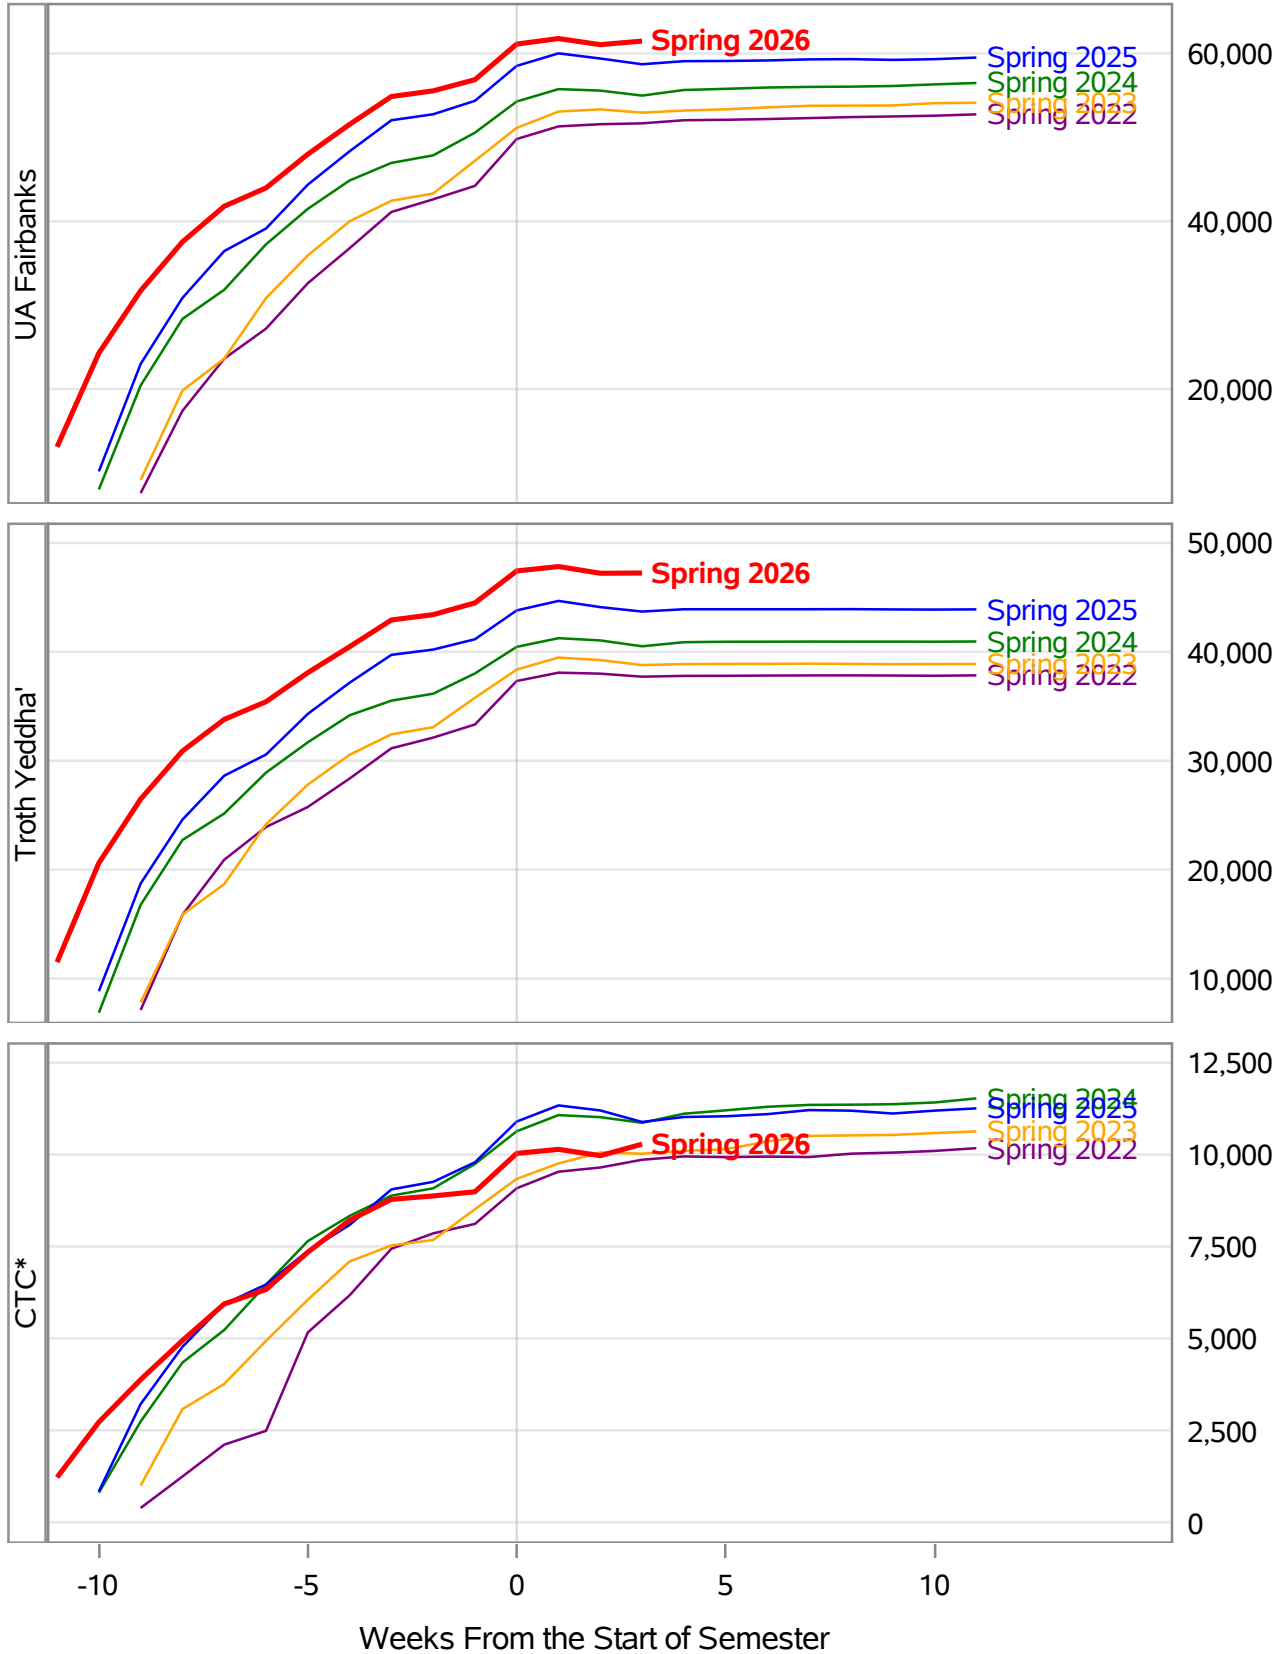

**University of Alaska Fairbanks - Early Semester Report  
 Student Credit Hours Generated by Registration Week  
 Spring 2022 - Spring 2026**

\*In November 2024, the University of Alaska Board of Regents approved the merging of the UAF Interior Alaska Campus with UAF Community and Technical College (CTC). This transition is evident in the data for spring 2025. Interior Alaska Campus student credit hours have been included under CTC for spring 2025 and prior years.