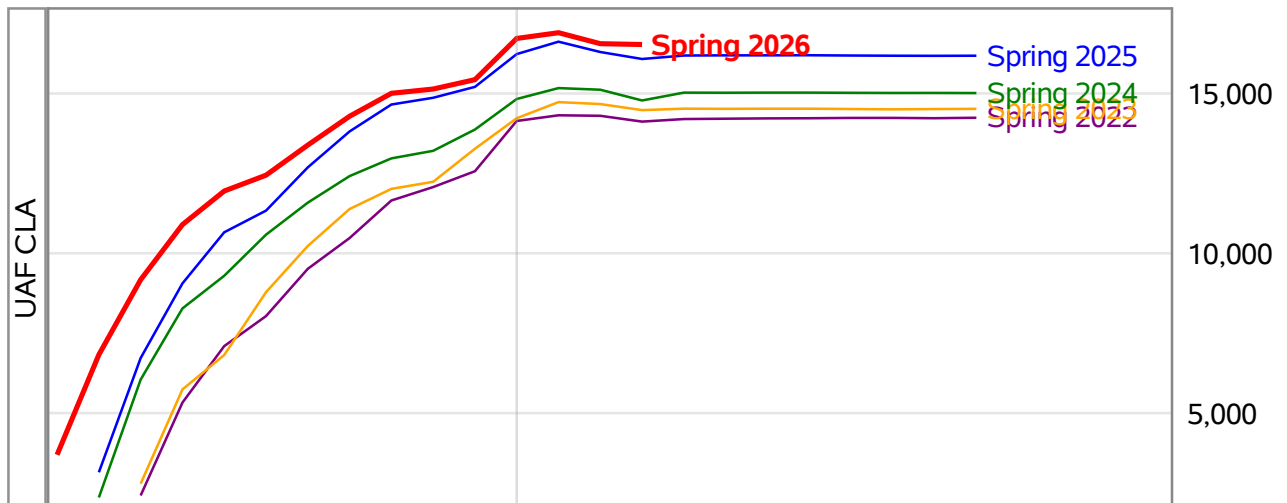

**University of Alaska Fairbanks - Early Semester Report  
 Student Credit Hours Generated by Registration Week  
 Spring 2022 - Spring 2026**

\*In November 2024, the University of Alaska Board of Regents approved the merging of the UAF Interior Alaska Campus with UAF Community and Technical College (CTC). This transition is evident in the data for spring 2025. Interior Alaska Campus student credit hours have been included under CTC for spring 2025 and prior years.

**University of Alaska Fairbanks - Early Semester Report  
 Student Credit Hours Generated by Registration Week  
 Spring 2022 - Spring 2026**

Weeks From the Start of Semester

\*In November 2024, the University of Alaska Board of Regents approved the merging of the UAF Interior Alaska Campus with UAF Community and Technical College (CTC). This transition is evident in the data for spring 2025. Interior Alaska Campus student credit hours have been included under CTC for spring 2025 and prior years.