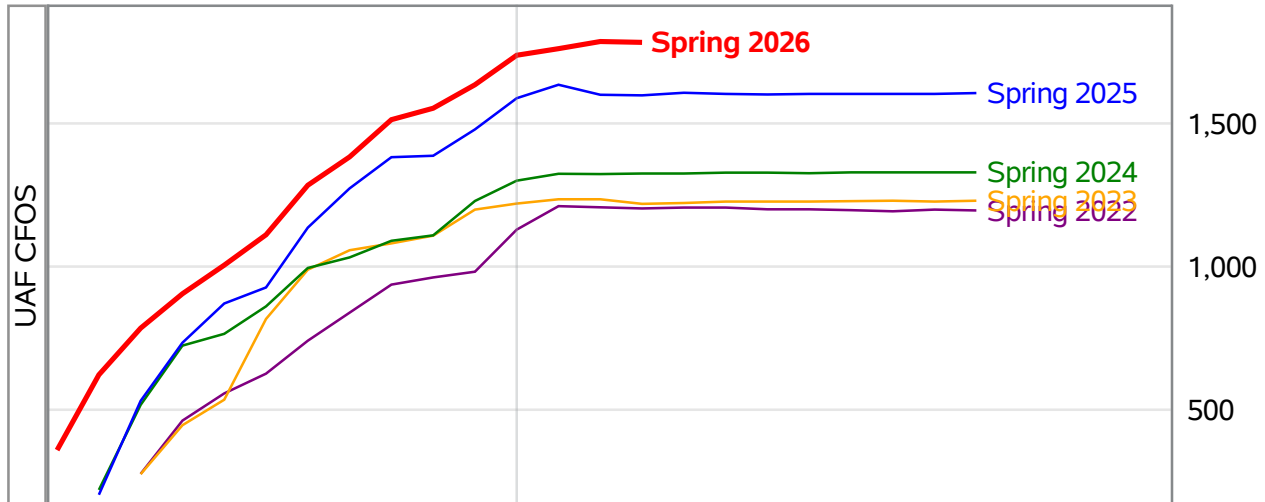

**University of Alaska Fairbanks - Early Semester Report
Student Credit Hours Generated by Registration Week
Spring 2022 - Spring 2026**

Weeks From the Start of Semester

*In November 2024, the University of Alaska Board of Regents approved the merging of the UAF Interior Alaska Campus with UAF Community and Technical College (CTC). This transition is evident in the data for spring 2025. Interior Alaska Campus student credit hours have been included under CTC for spring 2025 and prior years.