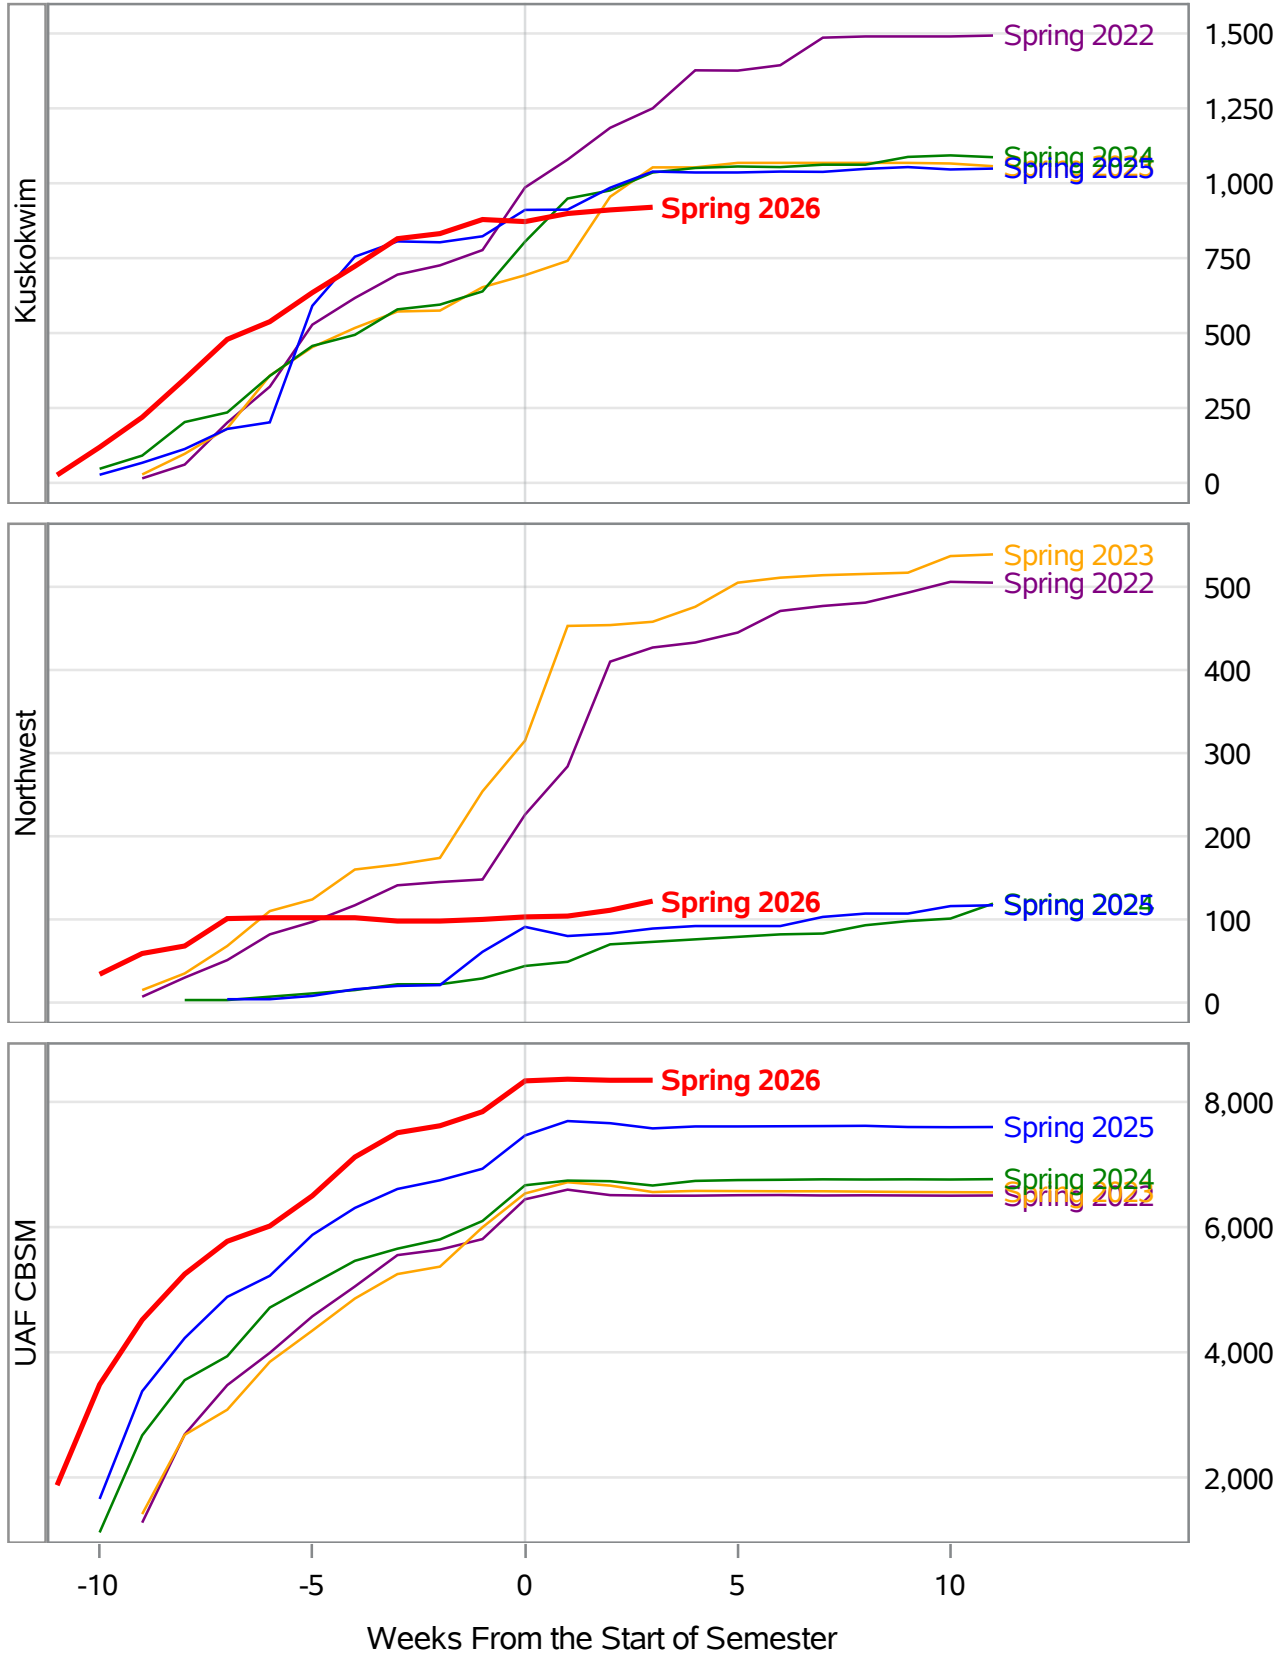

**University of Alaska Fairbanks - Early Semester Report  
 Student Credit Hours Generated by Registration Week  
 Spring 2022 - Spring 2026**

\*In November 2024, the University of Alaska Board of Regents approved the merging of the UAF Interior Alaska Campus with UAF Community and Technical College (CTC). This transition is evident in the data for spring 2025. Interior Alaska Campus student credit hours have been included under CTC for spring 2025 and prior years.