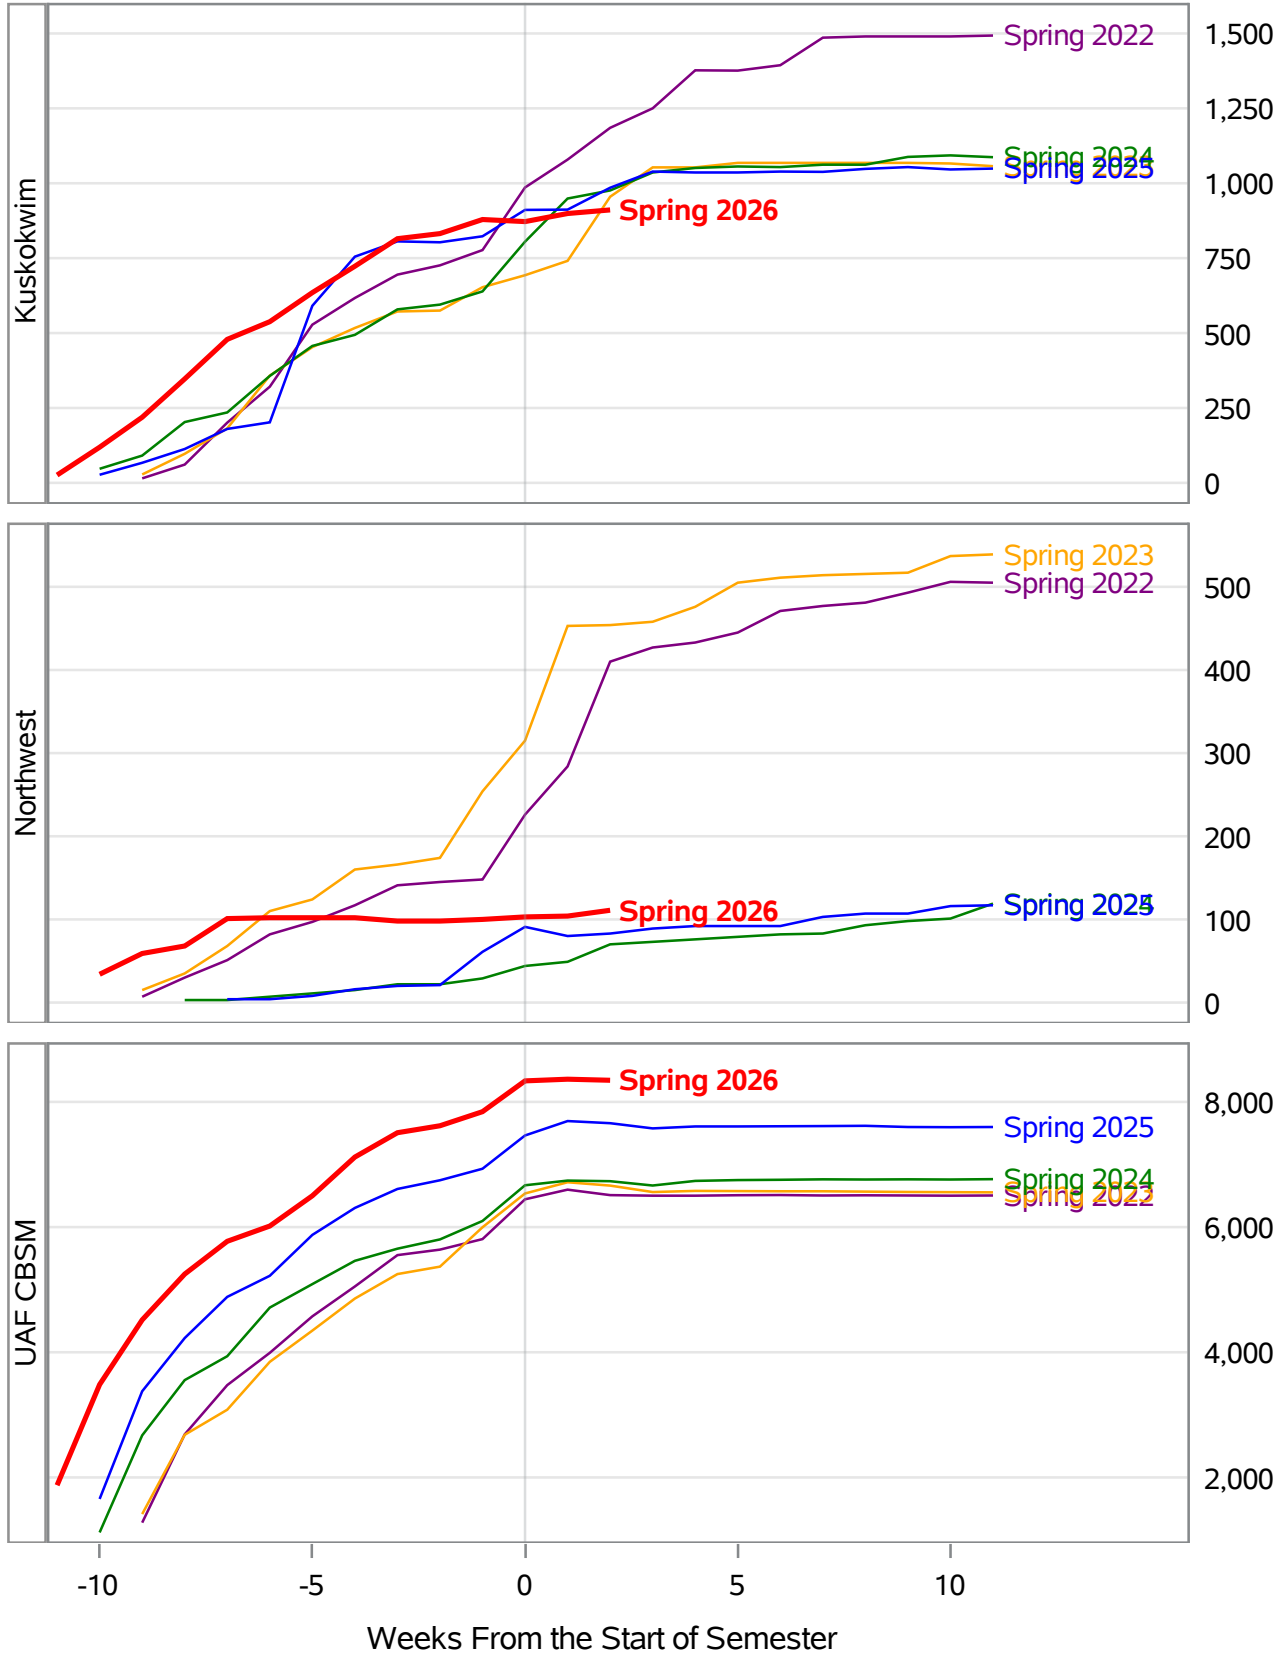

**University of Alaska Fairbanks - Early Semester Report
 Student Credit Hours Generated by Registration Week
 Spring 2022 - Spring 2026**

Weeks From the Start of Semester

*In November 2024, the University of Alaska Board of Regents approved the merging of the UAF Interior Alaska Campus with UAF Community and Technical College (CTC). This transition is evident in the data for spring 2025. Interior Alaska Campus student credit hours have been included under CTC for spring 2025 and prior years.

**University of Alaska Fairbanks - Early Semester Report
 Student Credit Hours Generated by Registration Week
 Spring 2022 - Spring 2026**

*In November 2024, the University of Alaska Board of Regents approved the merging of the UAF Interior Alaska Campus with UAF Community and Technical College (CTC). This transition is evident in the data for spring 2025. Interior Alaska Campus student credit hours have been included under CTC for spring 2025 and prior years.