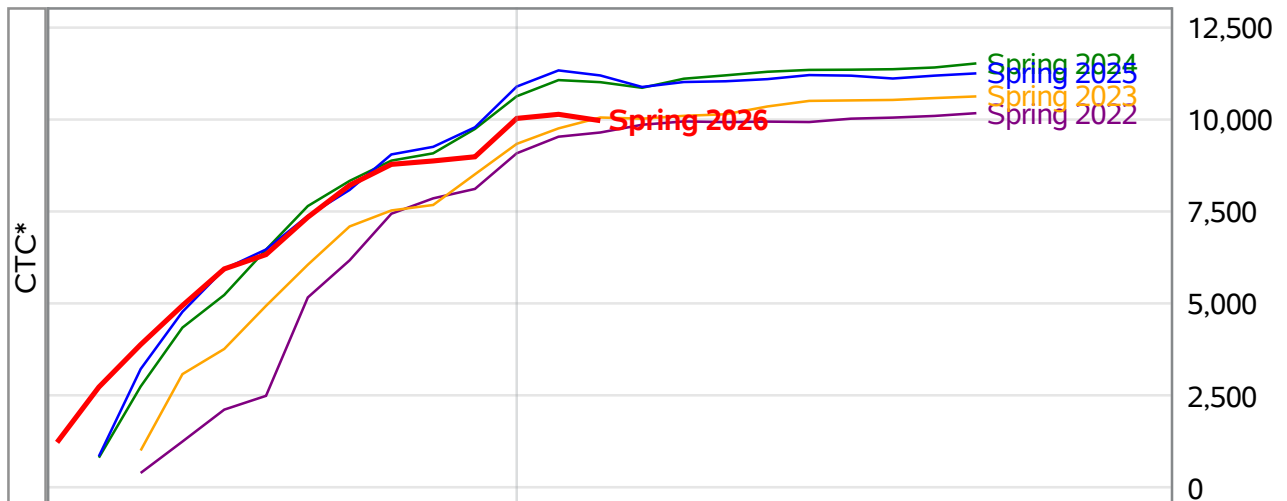

**University of Alaska Fairbanks - Early Semester Report
 Student Credit Hours Generated by Registration Week
 Spring 2022 - Spring 2026**

Weeks From the Start of Semester

*In November 2024, the University of Alaska Board of Regents approved the merging of the UAF Interior Alaska Campus with UAF Community and Technical College (CTC). This transition is evident in the data for spring 2025. Interior Alaska Campus student credit hours have been included under CTC for spring 2025 and prior years.

**University of Alaska Fairbanks - Early Semester Report
 Student Credit Hours Generated by Registration Week
 Spring 2022 - Spring 2026**

*In November 2024, the University of Alaska Board of Regents approved the merging of the UAF Interior Alaska Campus with UAF Community and Technical College (CTC). This transition is evident in the data for spring 2025. Interior Alaska Campus student credit hours have been included under CTC for spring 2025 and prior years.