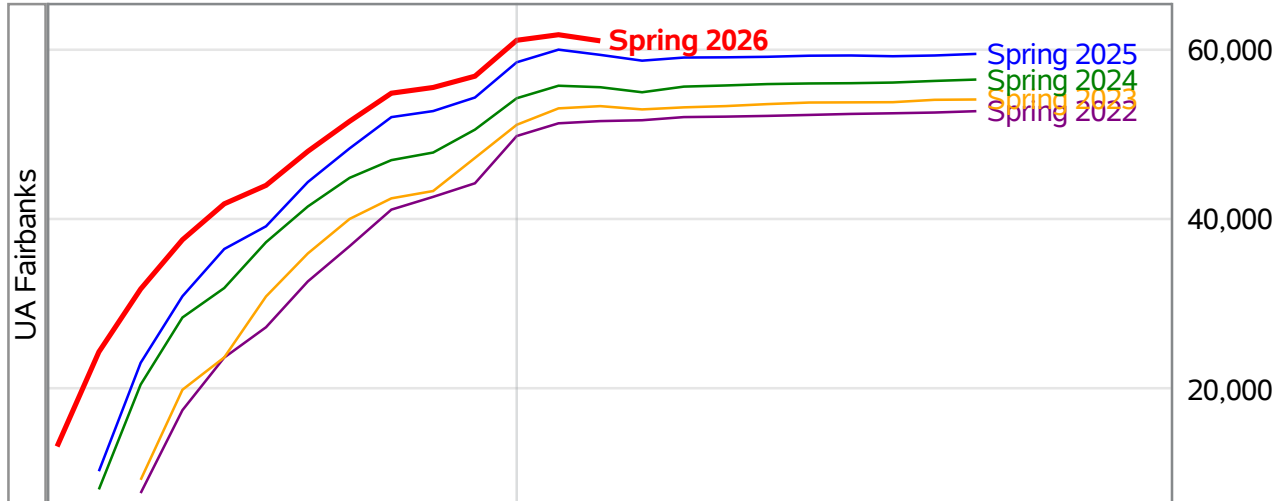

**University of Alaska Fairbanks - Early Semester Report
 Student Credit Hours Generated by Registration Week
 Spring 2022 - Spring 2026**

Weeks From the Start of Semester

*In November 2024, the University of Alaska Board of Regents approved the merging of the UAF Interior Alaska Campus with UAF Community and Technical College (CTC). This transition is evident in the data for spring 2025. Interior Alaska Campus student credit hours have been included under CTC for spring 2025 and prior years.

**University of Alaska Fairbanks - Early Semester Report
 Student Credit Hours Generated by Registration Week
 Spring 2022 - Spring 2026**

*In November 2024, the University of Alaska Board of Regents approved the merging of the UAF Interior Alaska Campus with UAF Community and Technical College (CTC). This transition is evident in the data for spring 2025. Interior Alaska Campus student credit hours have been included under CTC for spring 2025 and prior years.