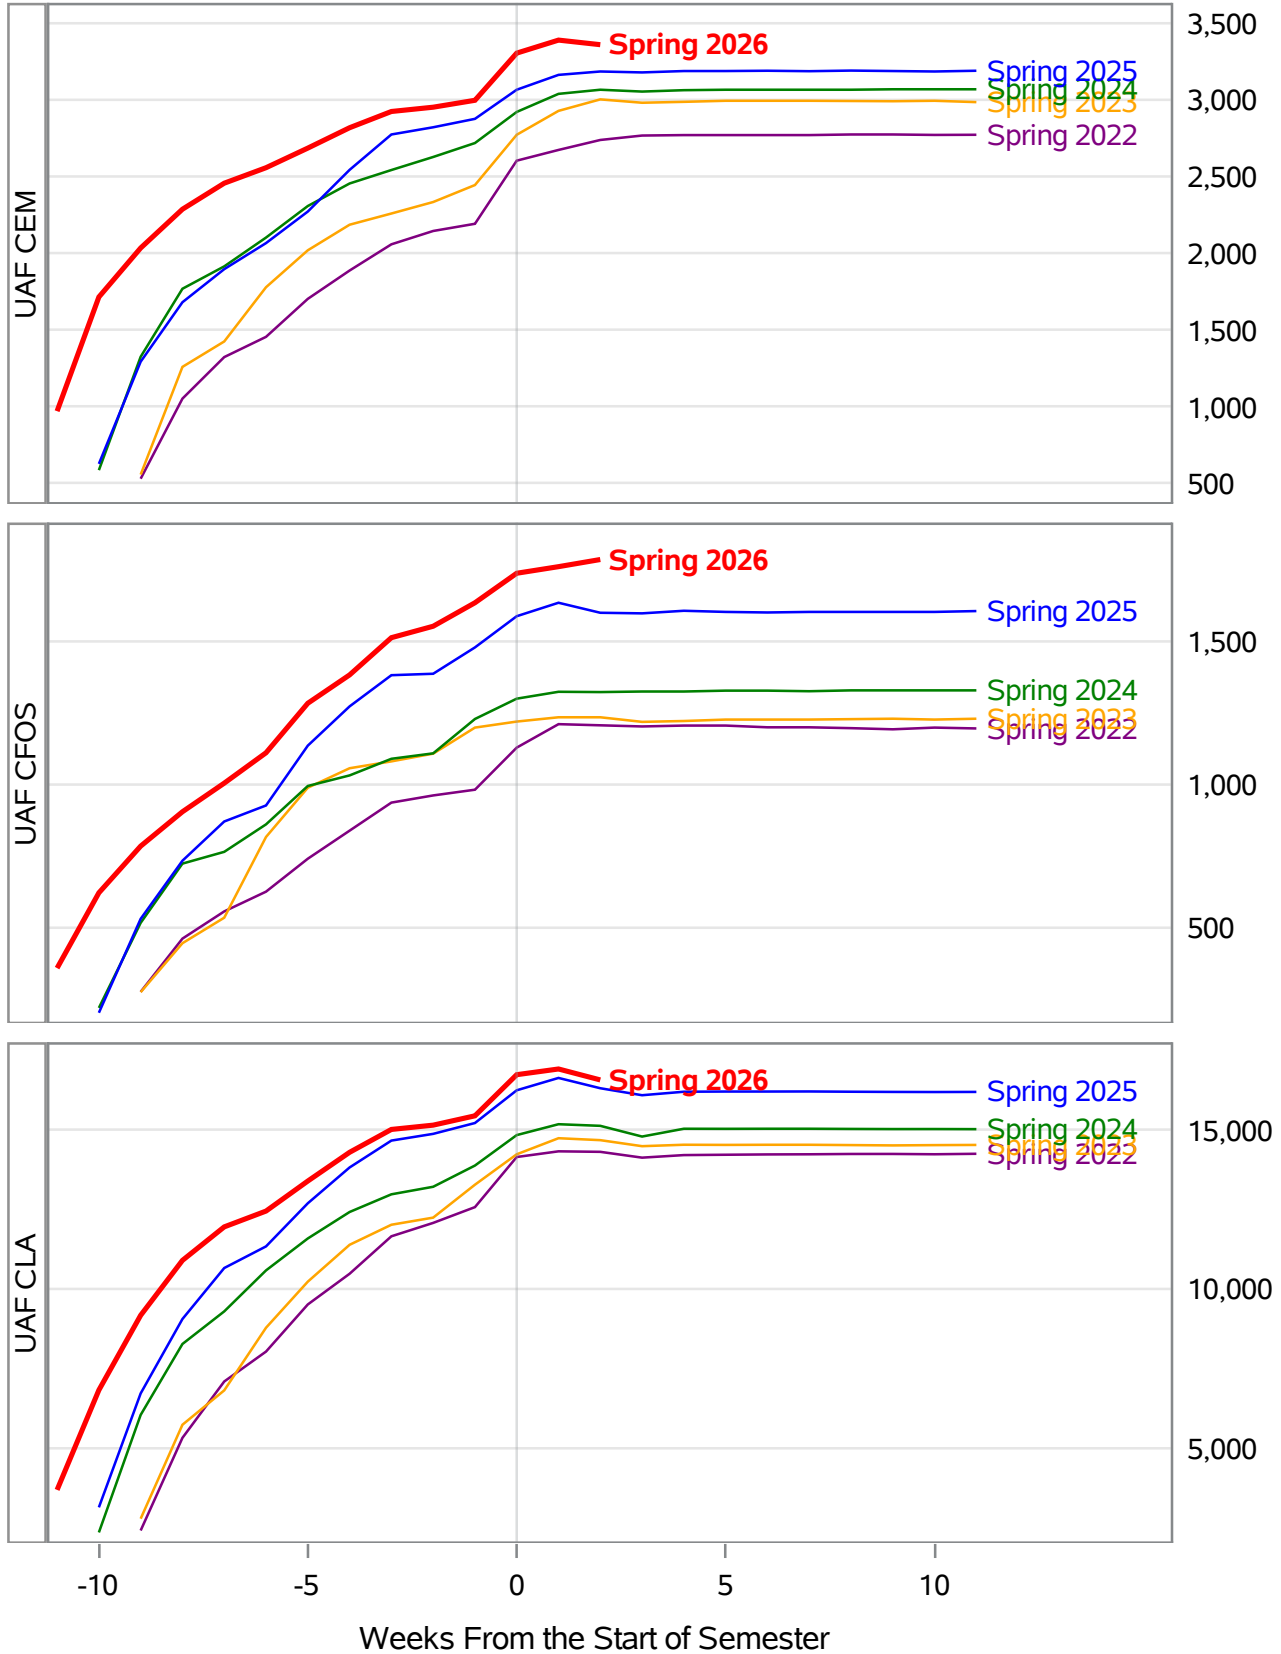

**University of Alaska Fairbanks - Early Semester Report
 Student Credit Hours Generated by Registration Week
 Spring 2022 - Spring 2026**

Weeks From the Start of Semester

*In November 2024, the University of Alaska Board of Regents approved the merging of the UAF Interior Alaska Campus with UAF Community and Technical College (CTC). This transition is evident in the data for spring 2025. Interior Alaska Campus student credit hours have been included under CTC for spring 2025 and prior years.

**University of Alaska Fairbanks - Early Semester Report
 Student Credit Hours Generated by Registration Week
 Spring 2022 - Spring 2026**

*In November 2024, the University of Alaska Board of Regents approved the merging of the UAF Interior Alaska Campus with UAF Community and Technical College (CTC). This transition is evident in the data for spring 2025. Interior Alaska Campus student credit hours have been included under CTC for spring 2025 and prior years.