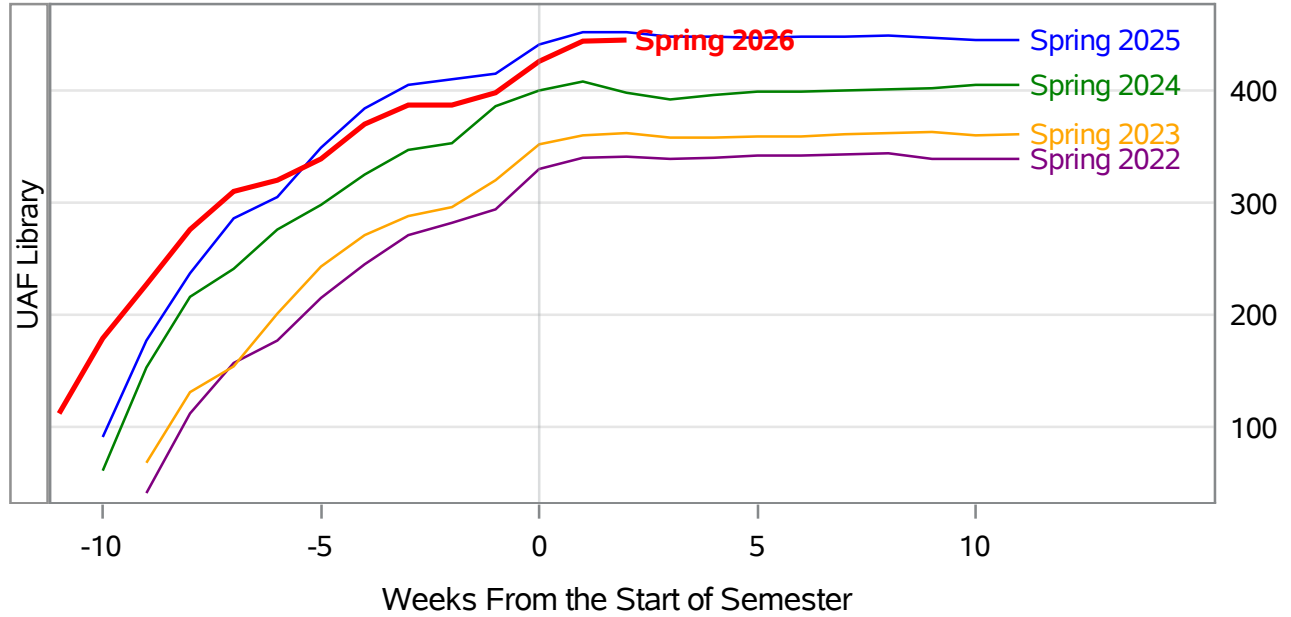

**University of Alaska Fairbanks - Early Semester Report
Student Credit Hours Generated by Registration Week
Spring 2022 - Spring 2026**

*In November 2024, the University of Alaska Board of Regents approved the merging of the UAF Interior Alaska Campus with UAF Community and Technical College (CTC). This transition is evident in the data for spring 2025. Interior Alaska Campus student credit hours have been included under CTC for spring 2025 and prior years.