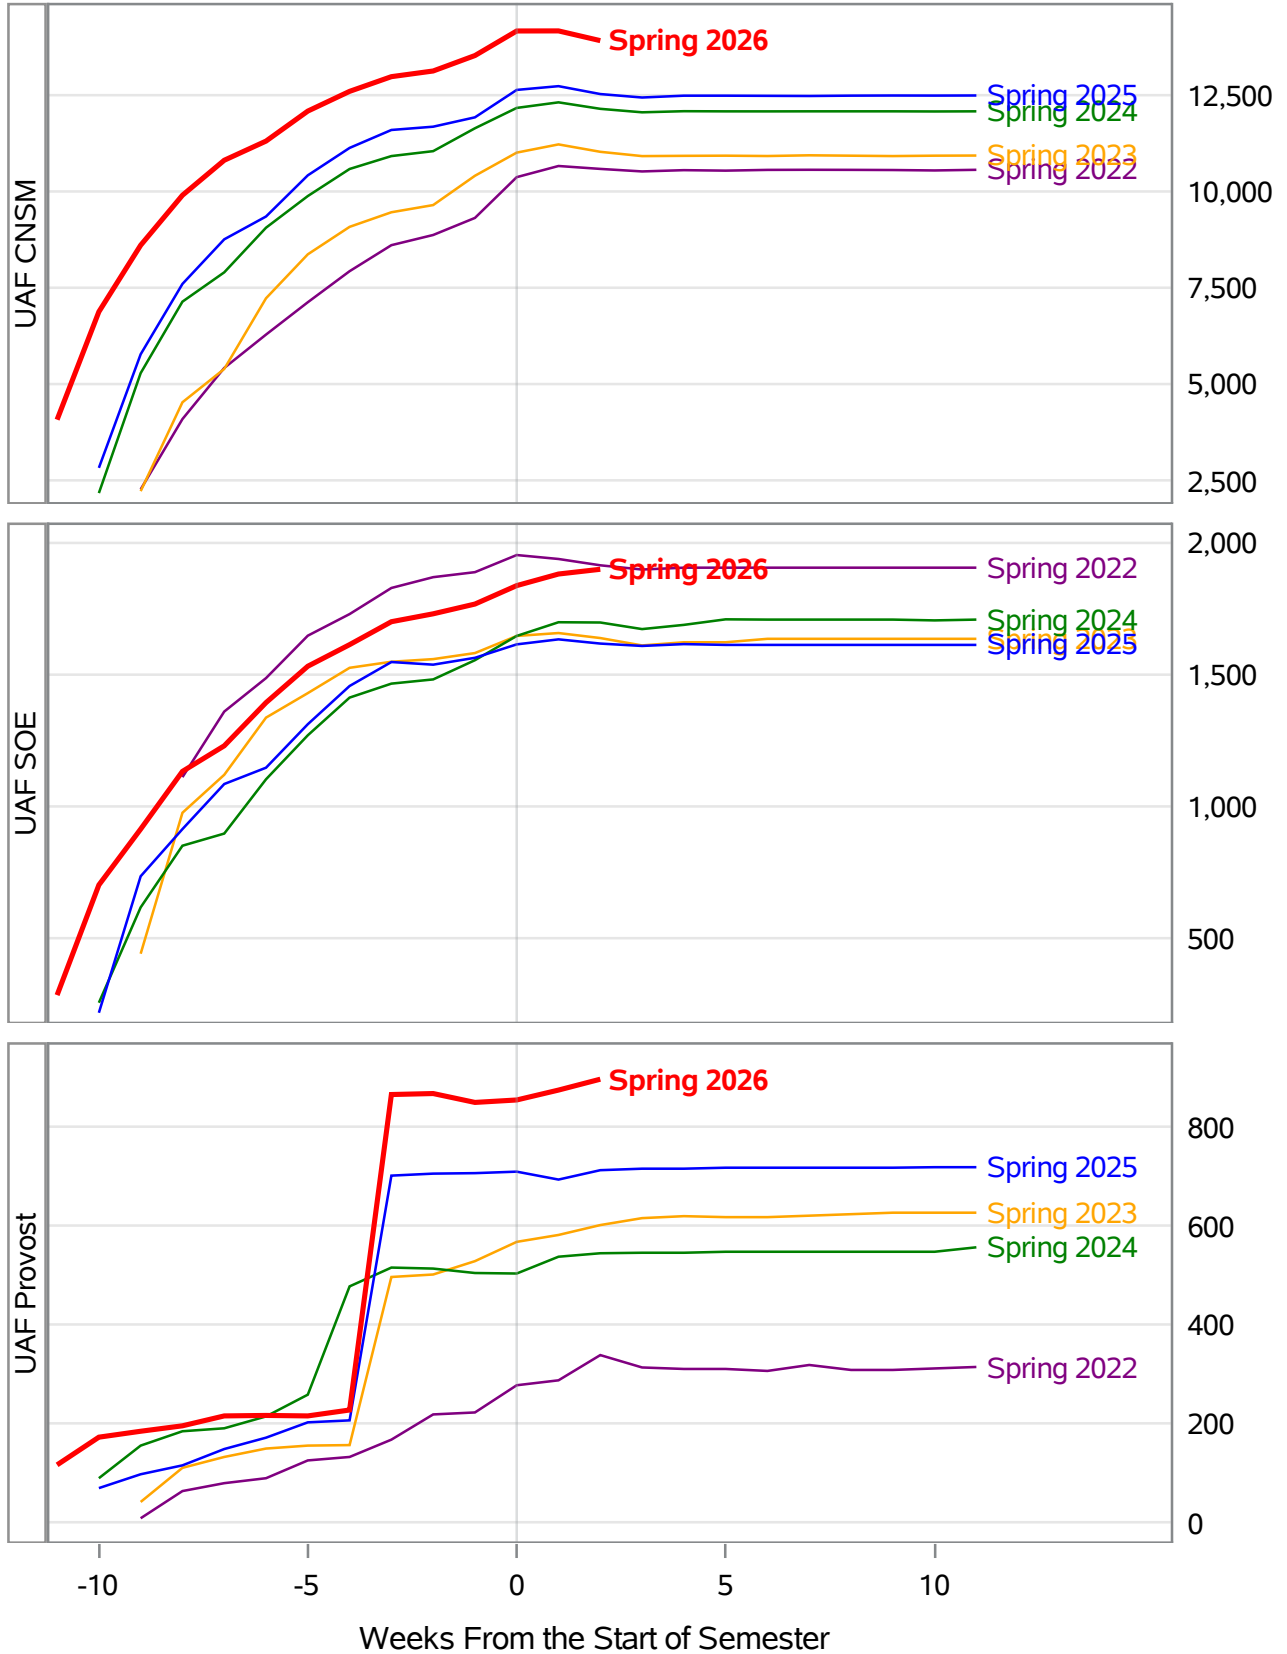

**University of Alaska Fairbanks - Early Semester Report
Student Credit Hours Generated by Registration Week
Spring 2022 - Spring 2026**

*In November 2024, the University of Alaska Board of Regents approved the merging of the UAF Interior Alaska Campus with UAF Community and Technical College (CTC). This transition is evident in the data for spring 2025. Interior Alaska Campus student credit hours have been included under CTC for spring 2025 and prior years.