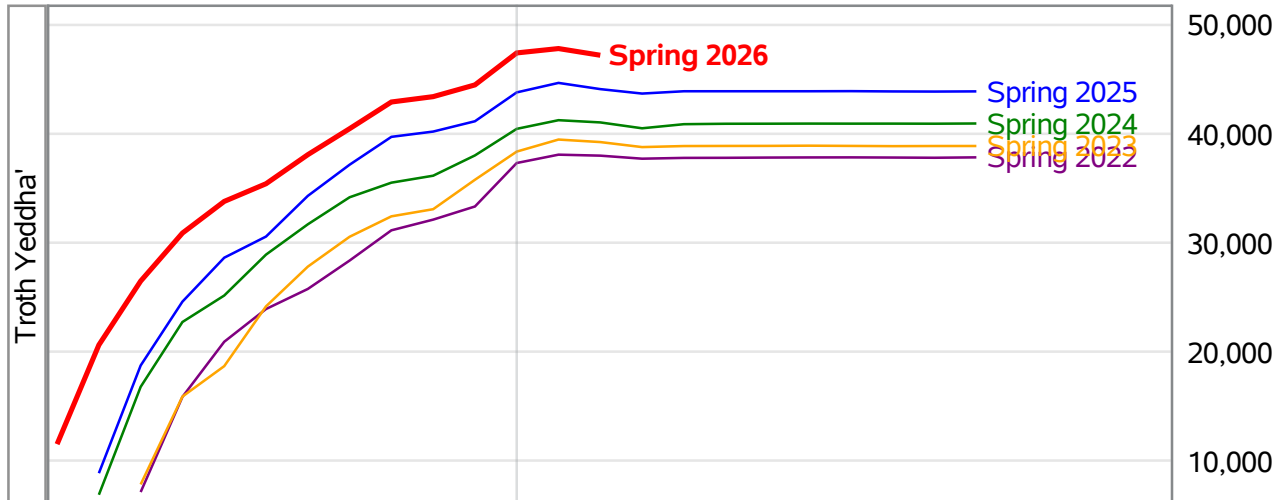

**University of Alaska Fairbanks - Early Semester Report
 Student Credit Hours Generated by Registration Week
 Spring 2022 - Spring 2026**

Weeks From the Start of Semester

*In November 2024, the University of Alaska Board of Regents approved the merging of the UAF Interior Alaska Campus with UAF Community and Technical College (CTC). This transition is evident in the data for spring 2025. Interior Alaska Campus student credit hours have been included under CTC for spring 2025 and prior years.

**University of Alaska Fairbanks - Early Semester Report
 Student Credit Hours Generated by Registration Week
 Spring 2022 - Spring 2026**

*In November 2024, the University of Alaska Board of Regents approved the merging of the UAF Interior Alaska Campus with UAF Community and Technical College (CTC). This transition is evident in the data for spring 2025. Interior Alaska Campus student credit hours have been included under CTC for spring 2025 and prior years.