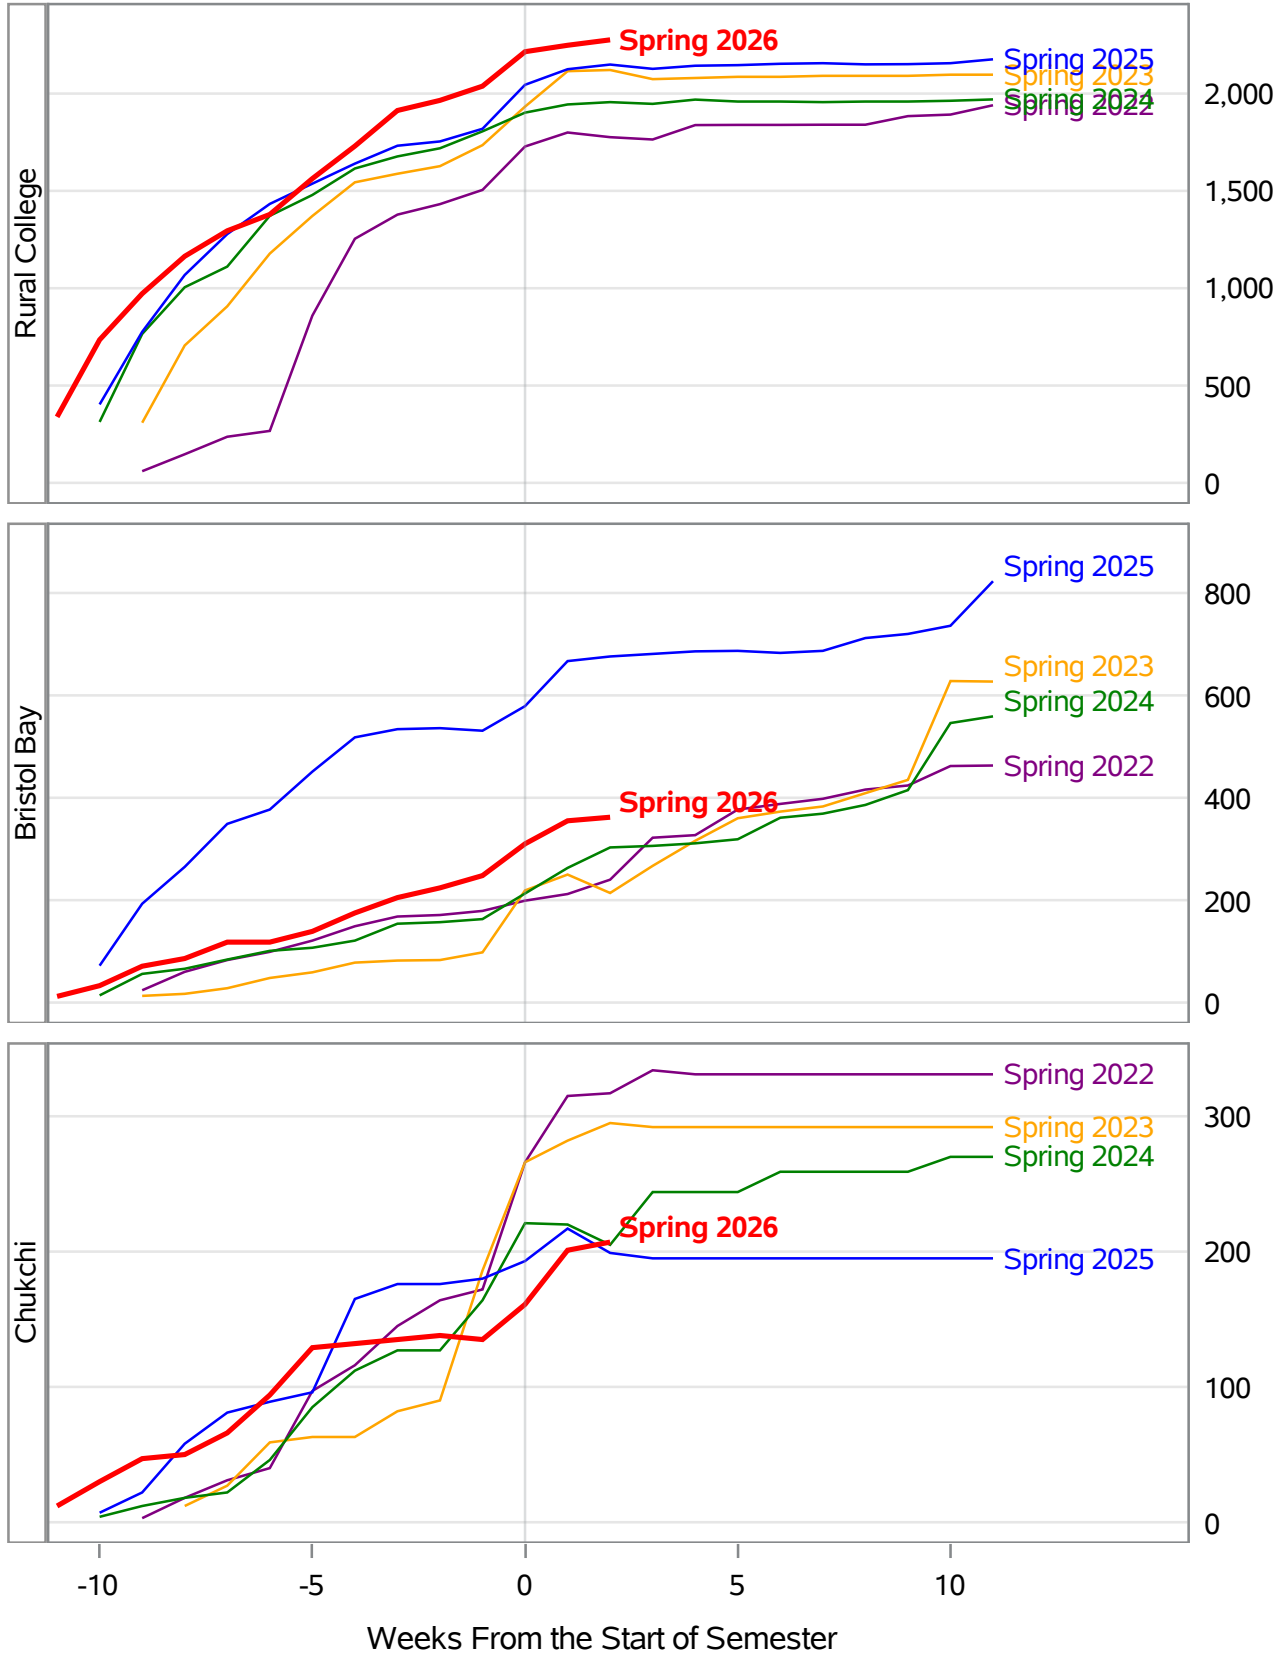

**University of Alaska Fairbanks - Early Semester Report
 Student Credit Hours Generated by Registration Week
 Spring 2022 - Spring 2026**

Weeks From the Start of Semester

*In November 2024, the University of Alaska Board of Regents approved the merging of the UAF Interior Alaska Campus with UAF Community and Technical College (CTC). This transition is evident in the data for spring 2025. Interior Alaska Campus student credit hours have been included under CTC for spring 2025 and prior years.

**University of Alaska Fairbanks - Early Semester Report
 Student Credit Hours Generated by Registration Week
 Spring 2022 - Spring 2026**

*In November 2024, the University of Alaska Board of Regents approved the merging of the UAF Interior Alaska Campus with UAF Community and Technical College (CTC). This transition is evident in the data for spring 2025. Interior Alaska Campus student credit hours have been included under CTC for spring 2025 and prior years.