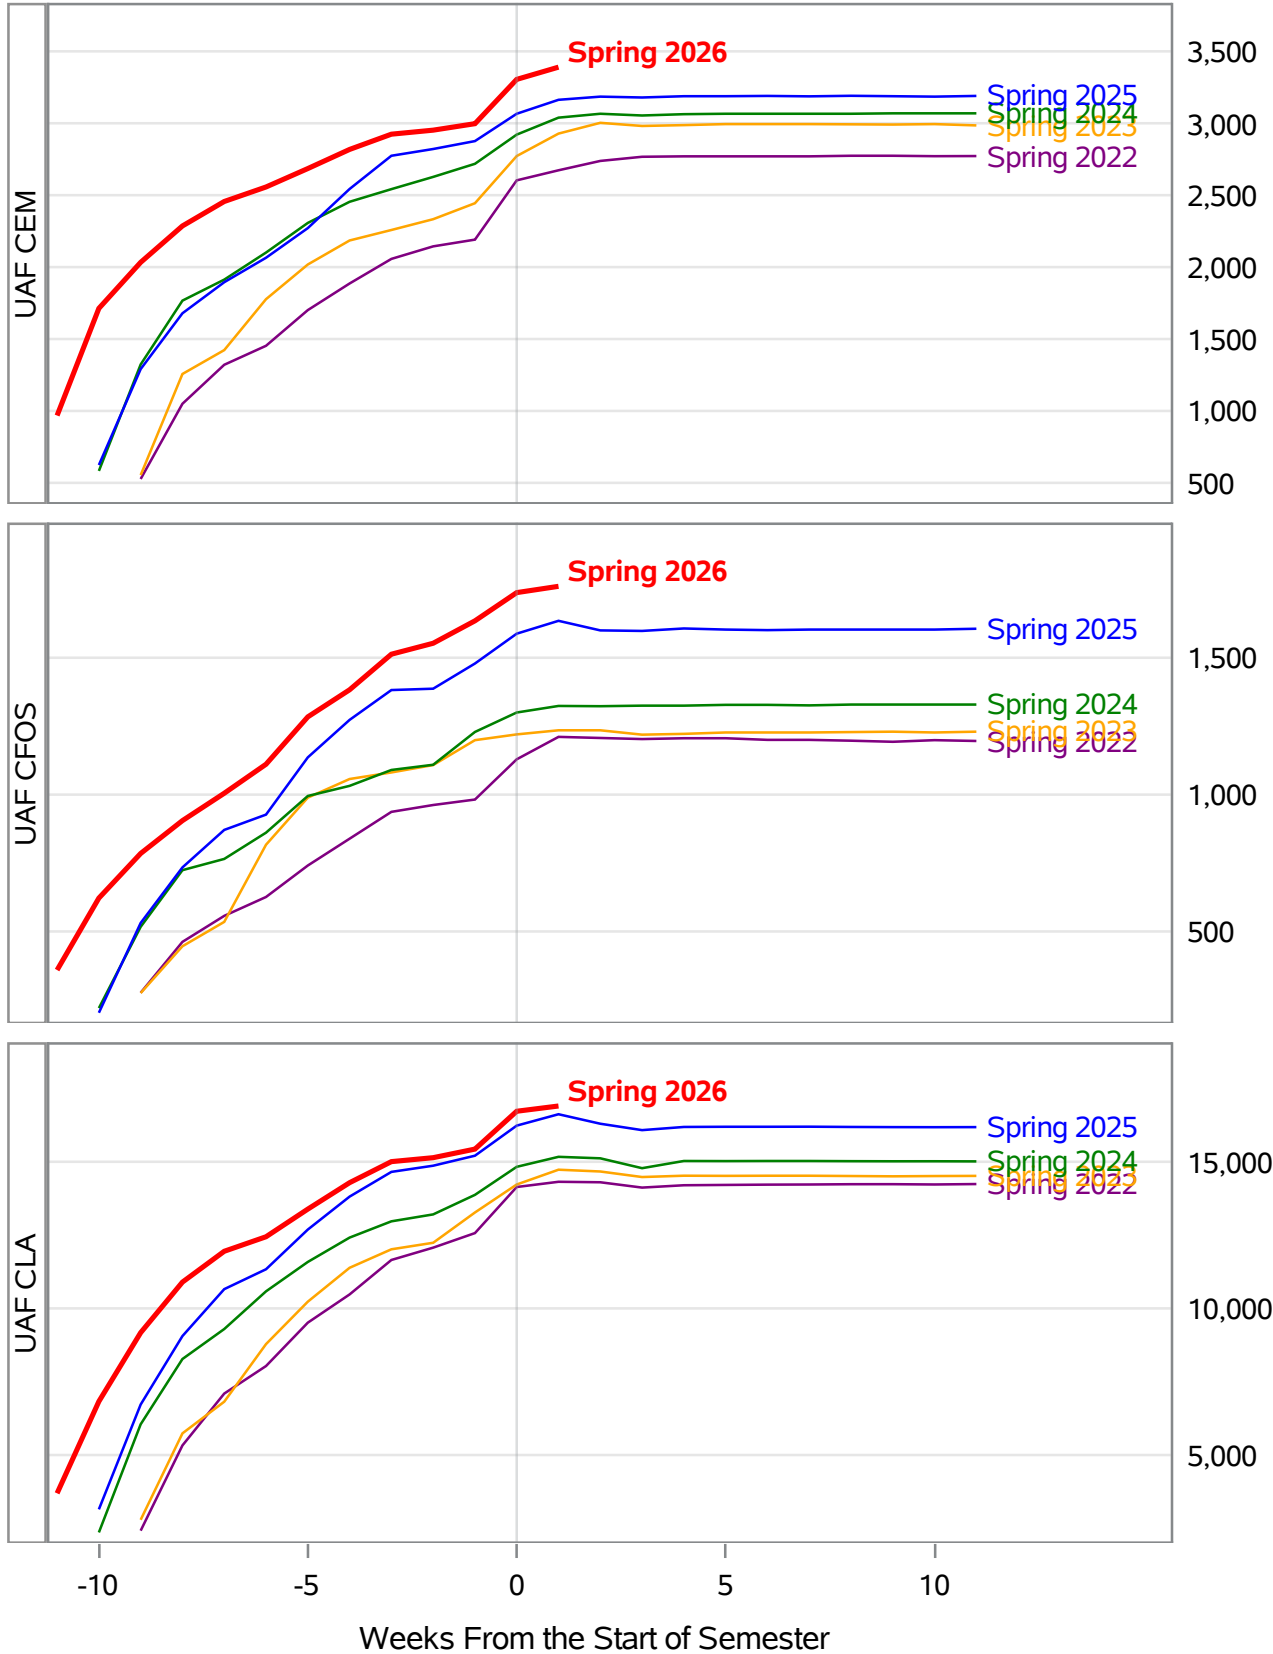

**University of Alaska Fairbanks - Early Semester Report
 Student Credit Hours Generated by Registration Week
 Spring 2022 - Spring 2026**

*In November 2024, the University of Alaska Board of Regents approved the merging of the UAF Interior Alaska Campus with UAF Community and Technical College (CTC). This transition is evident in the data for spring 2025. Interior Alaska Campus student credit hours have been included under CTC for spring 2025 and prior years.