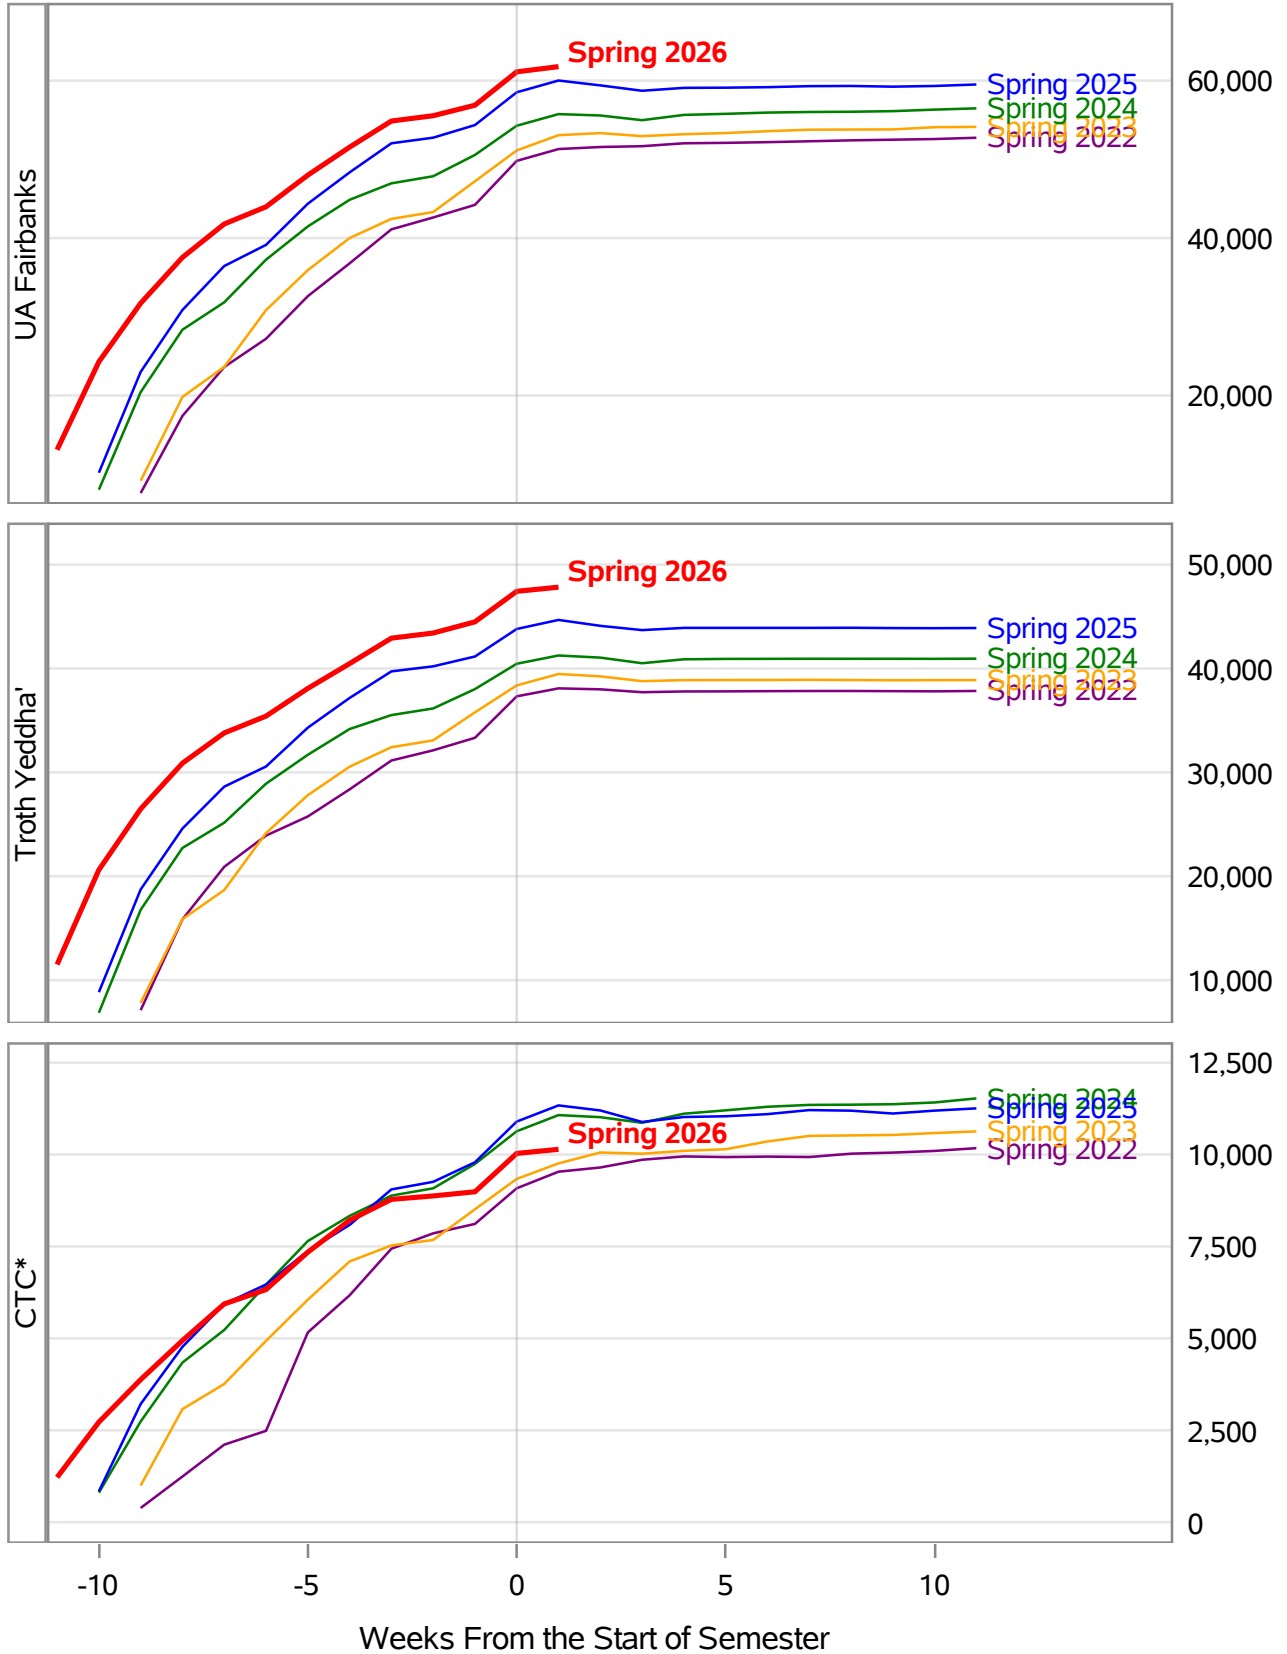

**University of Alaska Fairbanks - Early Semester Report
 Student Credit Hours Generated by Registration Week
 Spring 2022 - Spring 2026**

*In November 2024, the University of Alaska Board of Regents approved the merging of the UAF Interior Alaska Campus with UAF Community and Technical College (CTC). This transition is evident in the data for spring 2025. Interior Alaska Campus student credit hours have been included under CTC for spring 2025 and prior years.