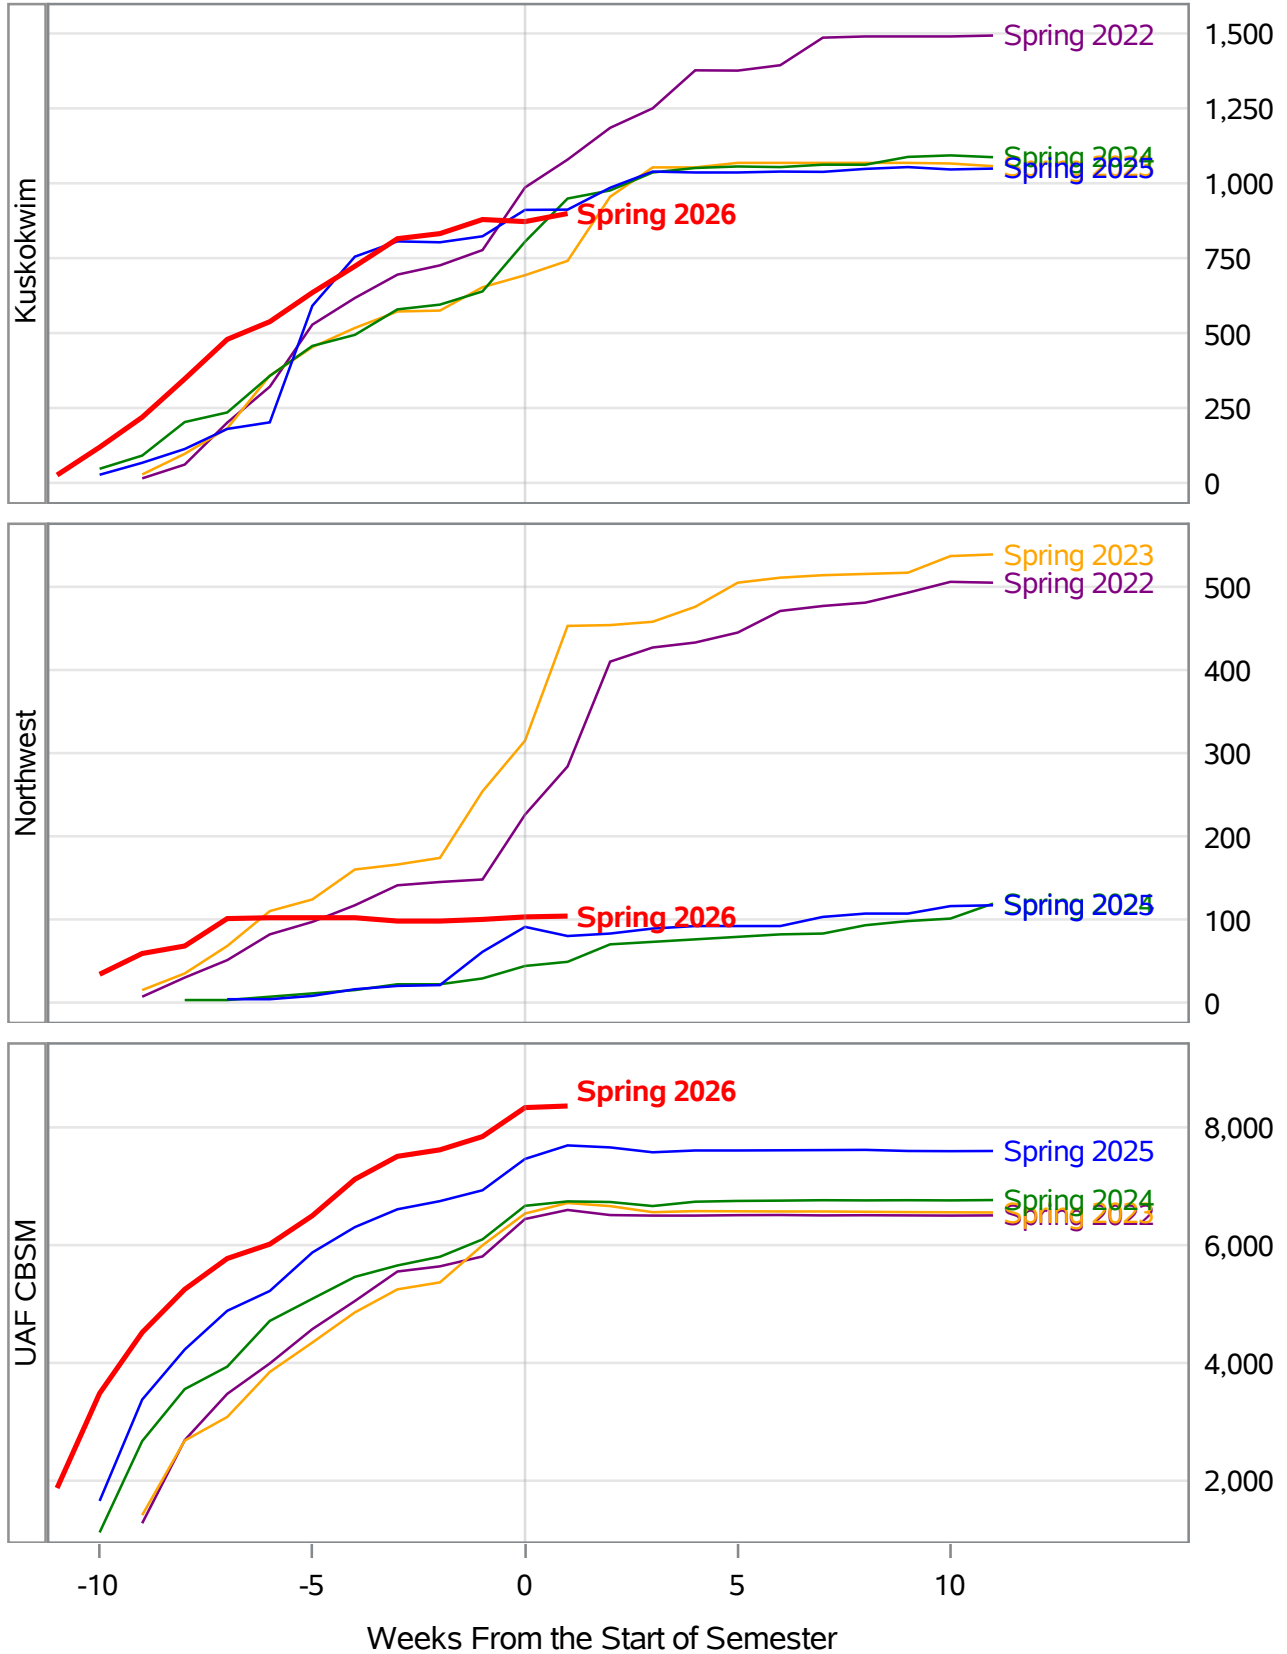

**University of Alaska Fairbanks - Early Semester Report
 Student Credit Hours Generated by Registration Week
 Spring 2022 - Spring 2026**

*In November 2024, the University of Alaska Board of Regents approved the merging of the UAF Interior Alaska Campus with UAF Community and Technical College (CTC). This transition is evident in the data for spring 2025. Interior Alaska Campus student credit hours have been included under CTC for spring 2025 and prior years.