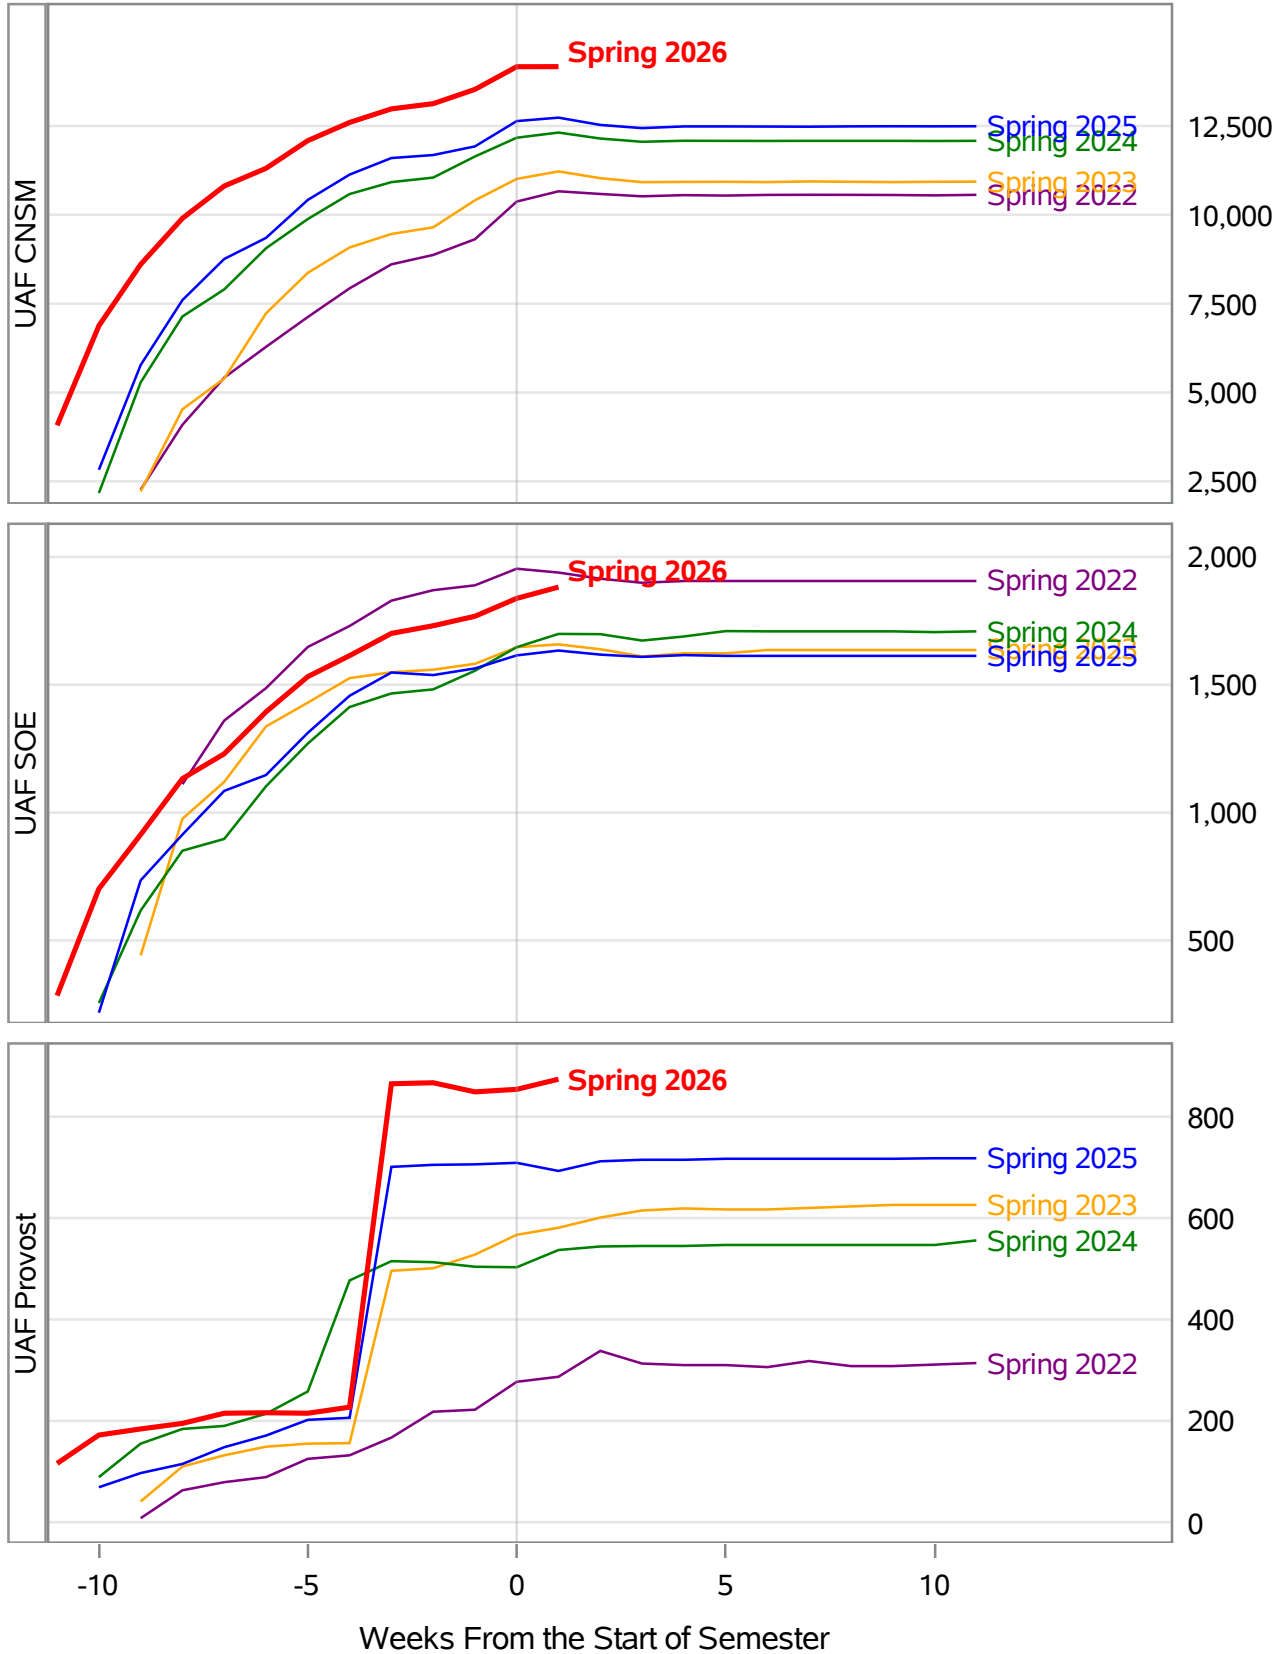

**University of Alaska Fairbanks - Early Semester Report
Student Credit Hours Generated by Registration Week
Spring 2022 - Spring 2026**

*In November 2024, the University of Alaska Board of Regents approved the merging of the UAF Interior Alaska Campus with UAF Community and Technical College (CTC). This transition is evident in the data for spring 2025. Interior Alaska Campus student credit hours have been included under CTC for spring 2025 and prior years.