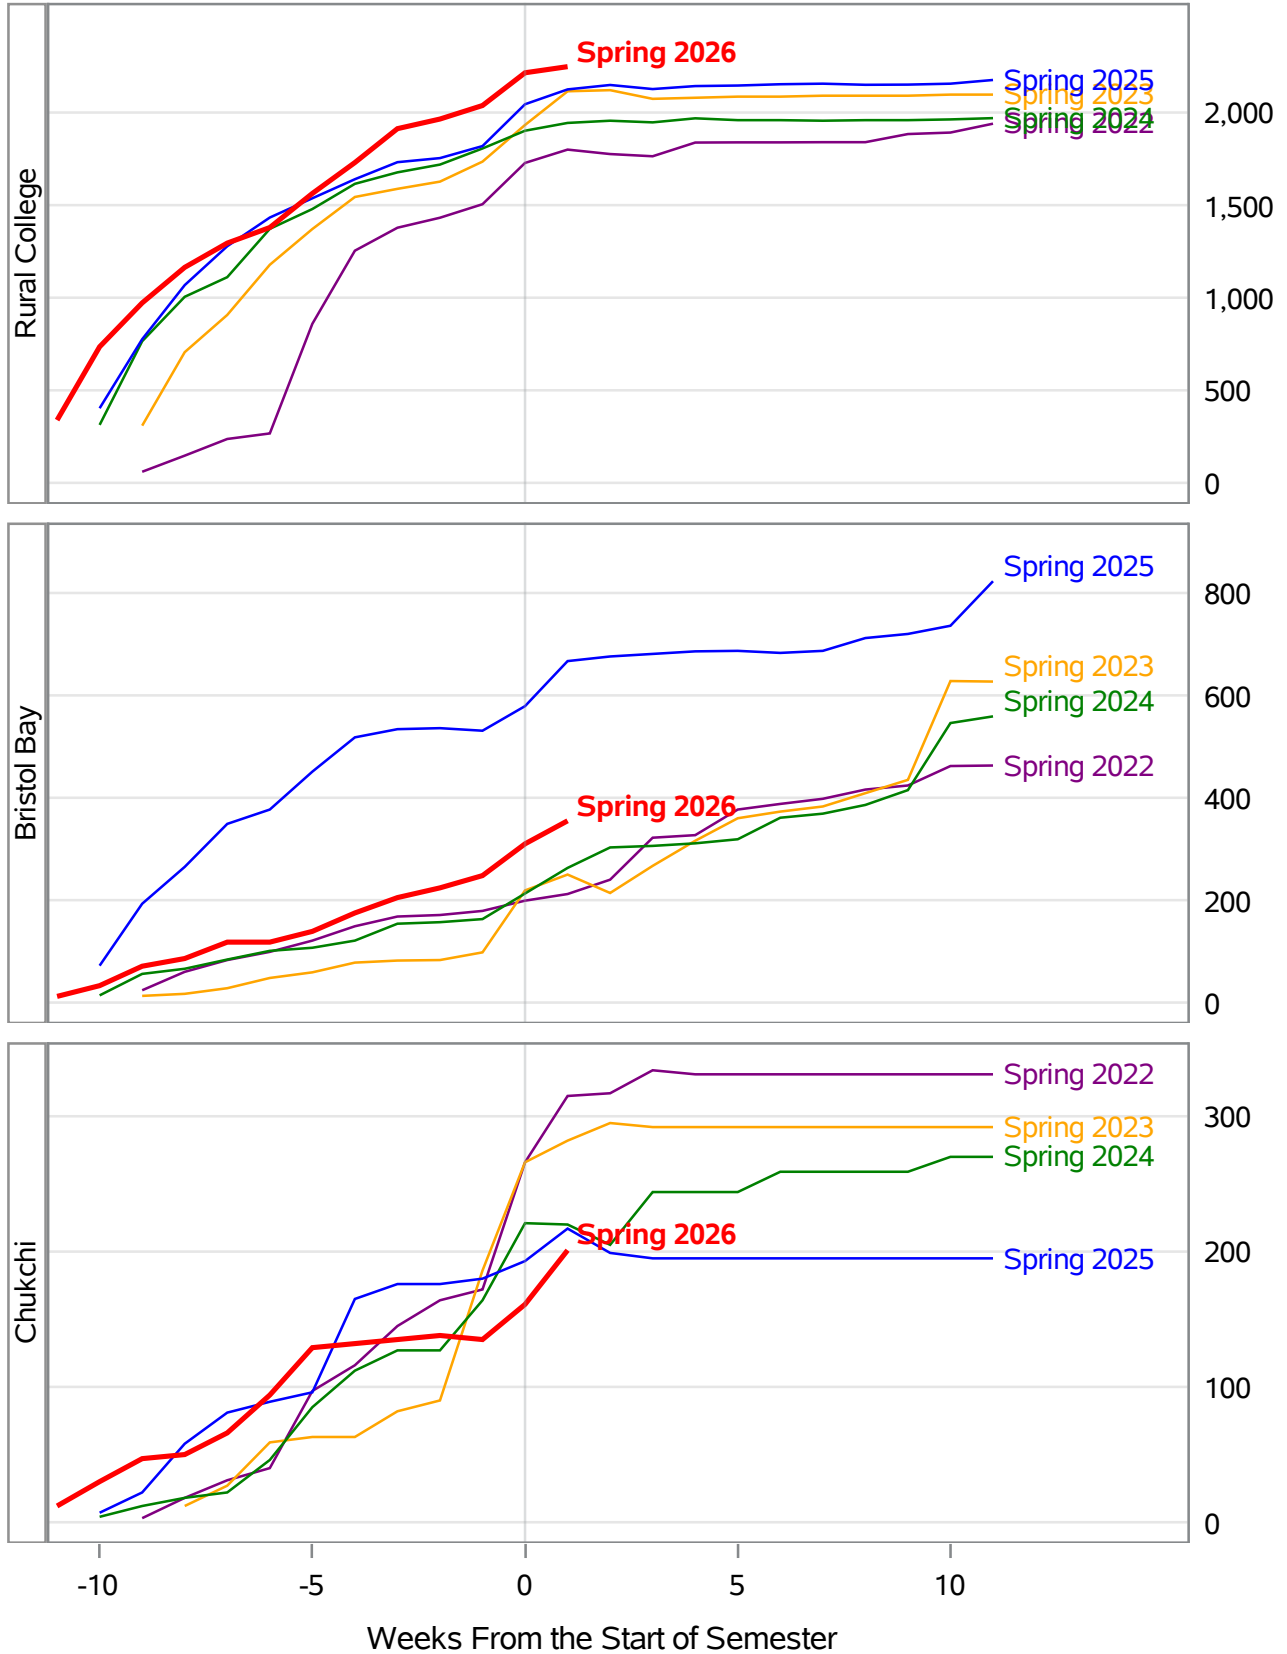

**University of Alaska Fairbanks - Early Semester Report
 Student Credit Hours Generated by Registration Week
 Spring 2022 - Spring 2026**

*In November 2024, the University of Alaska Board of Regents approved the merging of the UAF Interior Alaska Campus with UAF Community and Technical College (CTC). This transition is evident in the data for spring 2025. Interior Alaska Campus student credit hours have been included under CTC for spring 2025 and prior years.