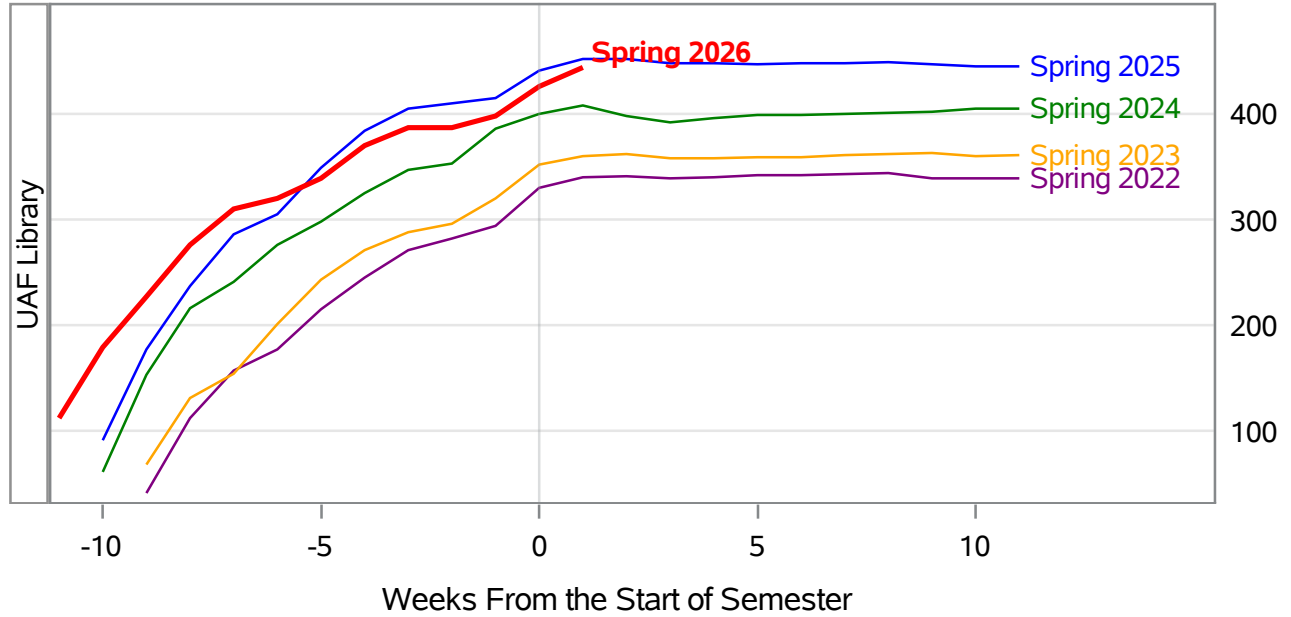

**University of Alaska Fairbanks - Early Semester Report
Student Credit Hours Generated by Registration Week
Spring 2022 - Spring 2026**

*In November 2024, the University of Alaska Board of Regents approved the merging of the UAF Interior Alaska Campus with UAF Community and Technical College (CTC). This transition is evident in the data for spring 2025. Interior Alaska Campus student credit hours have been included under CTC for spring 2025 and prior years.