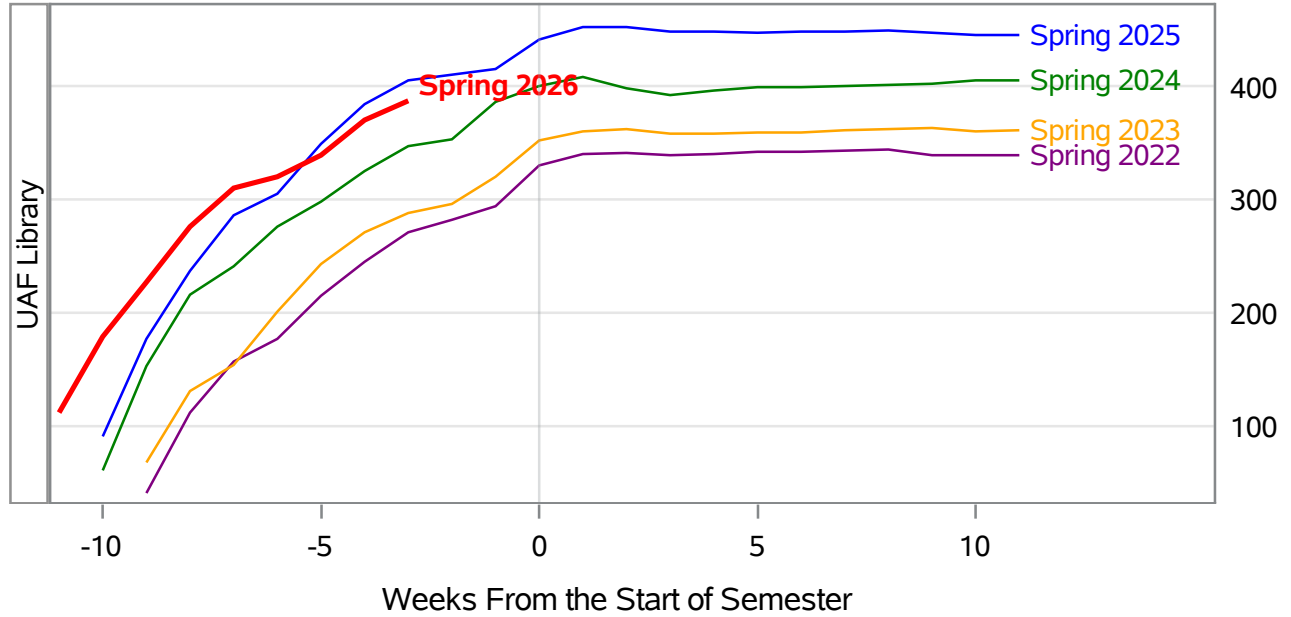

**University of Alaska Fairbanks - Early Semester Report
Student Credit Hours Generated by Registration Week
Spring 2022 - Spring 2026**

*In November 2024, the University of Alaska Board of Regents approved the merging of the UAF Interior Alaska Campus with UAF Community and Technical College (CTC). This transition is evident in the data for spring 2025. Interior Alaska Campus student credit hours have been included under CTC for spring 2025 and prior years.