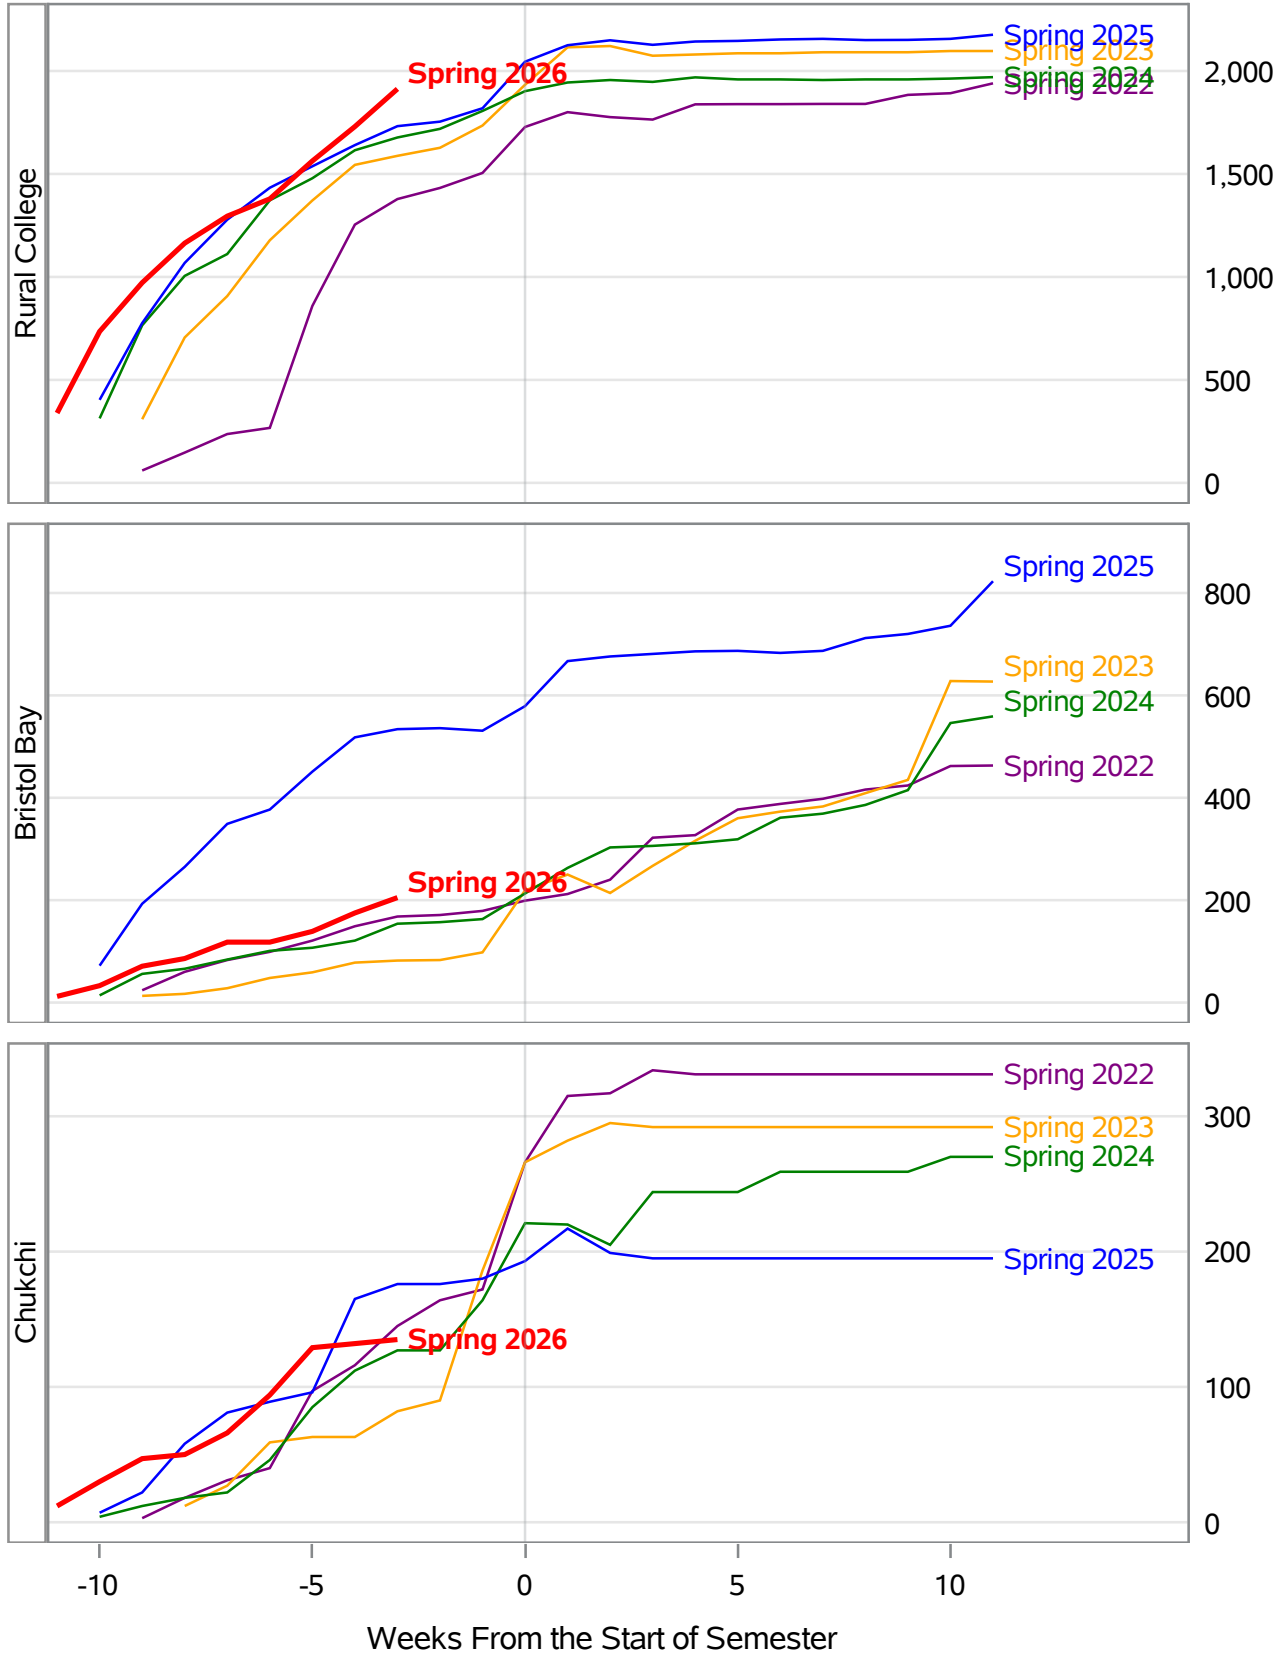

**University of Alaska Fairbanks - Early Semester Report
 Student Credit Hours Generated by Registration Week
 Spring 2022 - Spring 2026**

*In November 2024, the University of Alaska Board of Regents approved the merging of the UAF Interior Alaska Campus with UAF Community and Technical College (CTC). This transition is evident in the data for spring 2025. Interior Alaska Campus student credit hours have been included under CTC for spring 2025 and prior years.