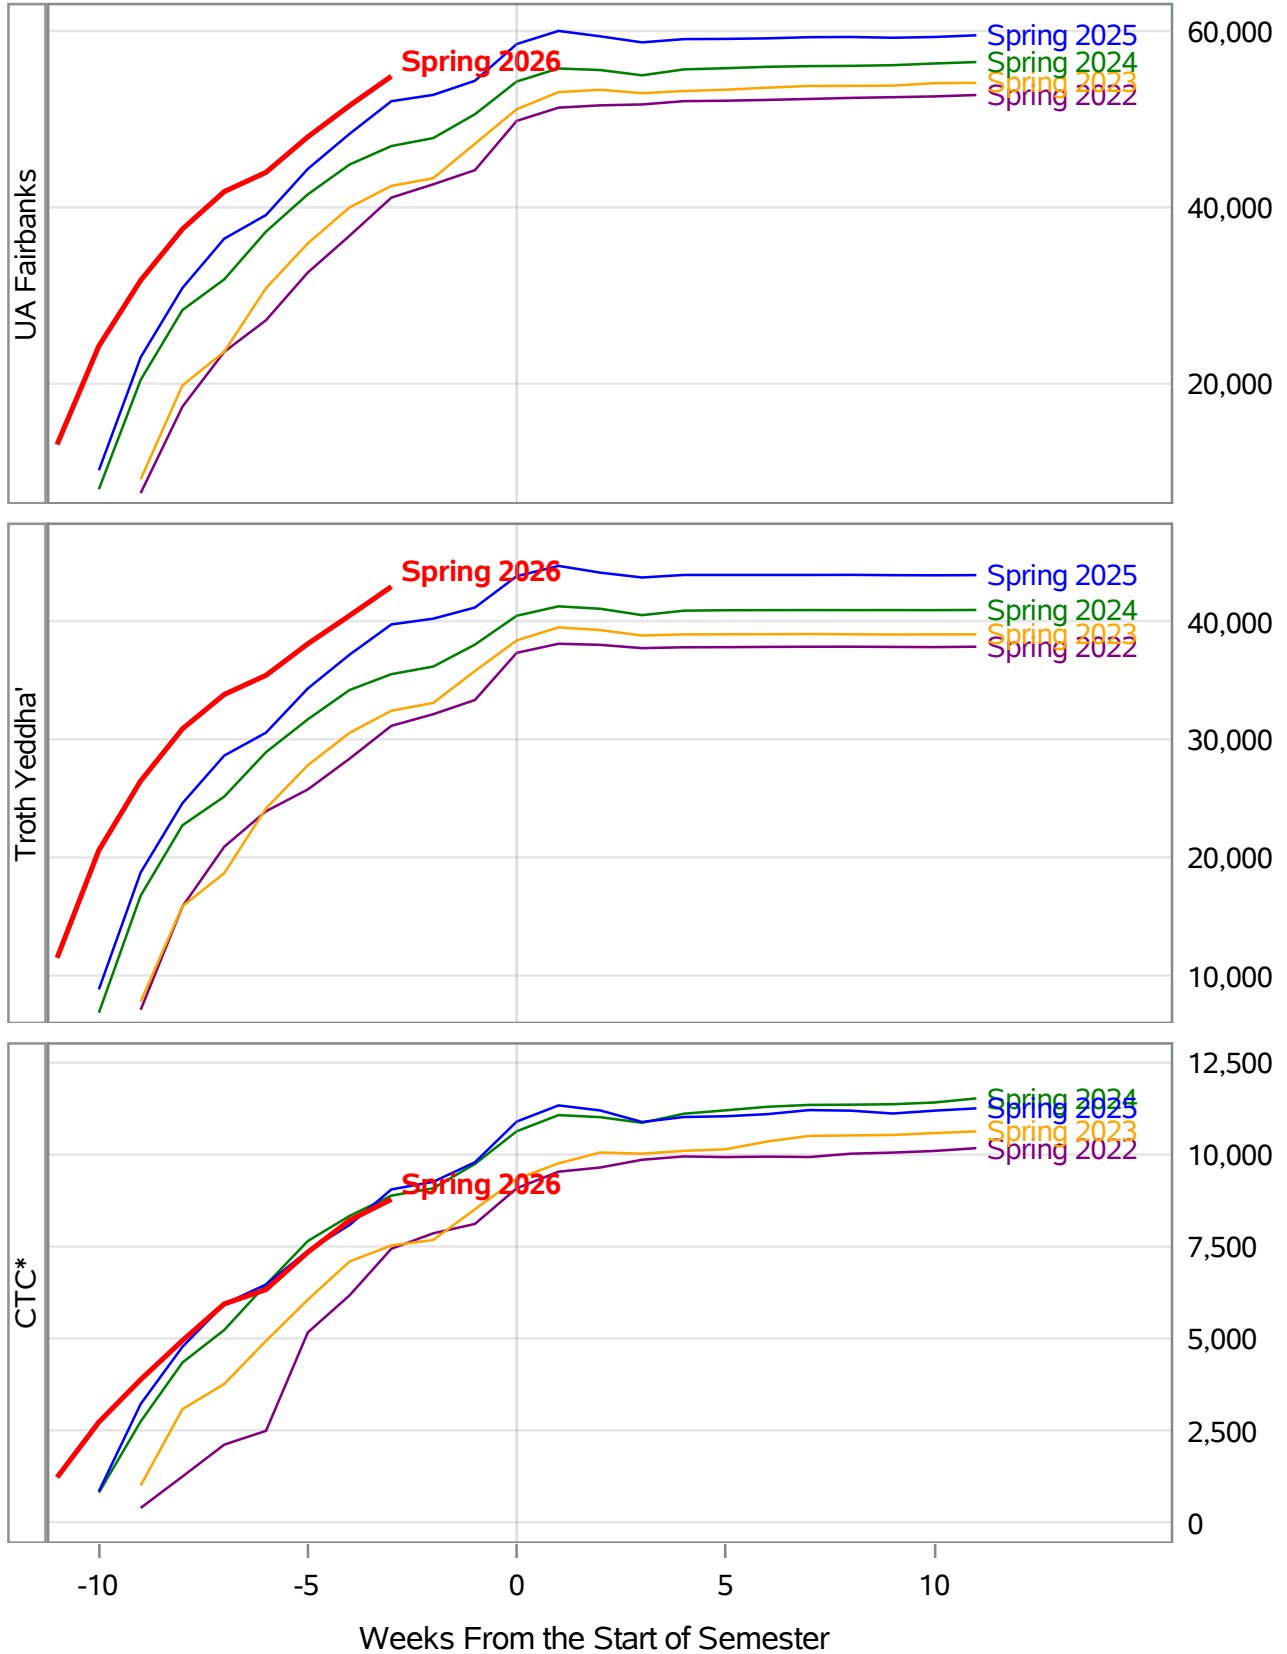

**University of Alaska Fairbanks - Early Semester Report
 Student Credit Hours Generated by Registration Week
 Spring 2022 - Spring 2026**

*In November 2024, the University of Alaska Board of Regents approved the merging of the UAF Interior Alaska Campus with UAF Community and Technical College (CTC). This transition is evident in the data for spring 2025. Interior Alaska Campus student credit hours have been included under CTC for spring 2025 and prior years.