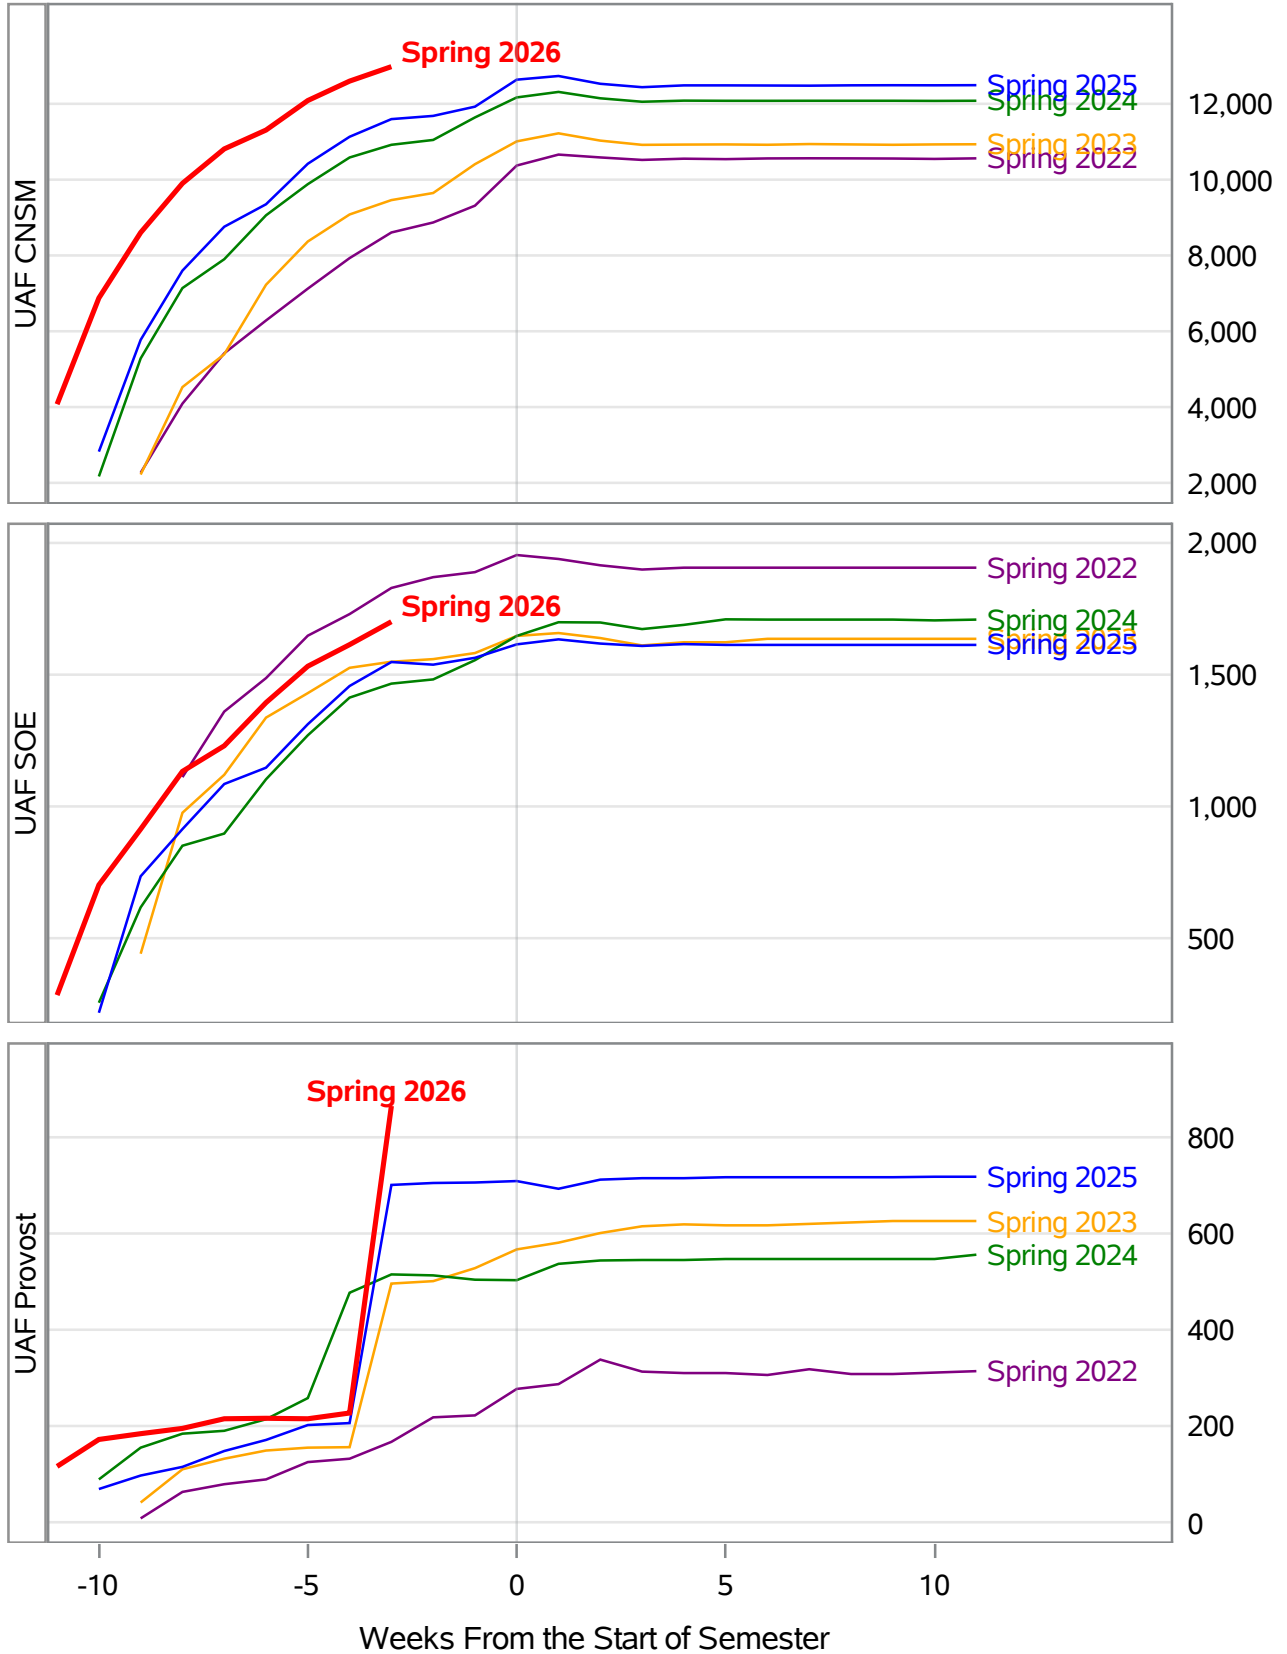

**University of Alaska Fairbanks - Early Semester Report
Student Credit Hours Generated by Registration Week
Spring 2022 - Spring 2026**

*In November 2024, the University of Alaska Board of Regents approved the merging of the UAF Interior Alaska Campus with UAF Community and Technical College (CTC). This transition is evident in the data for spring 2025. Interior Alaska Campus student credit hours have been included under CTC for spring 2025 and prior years.