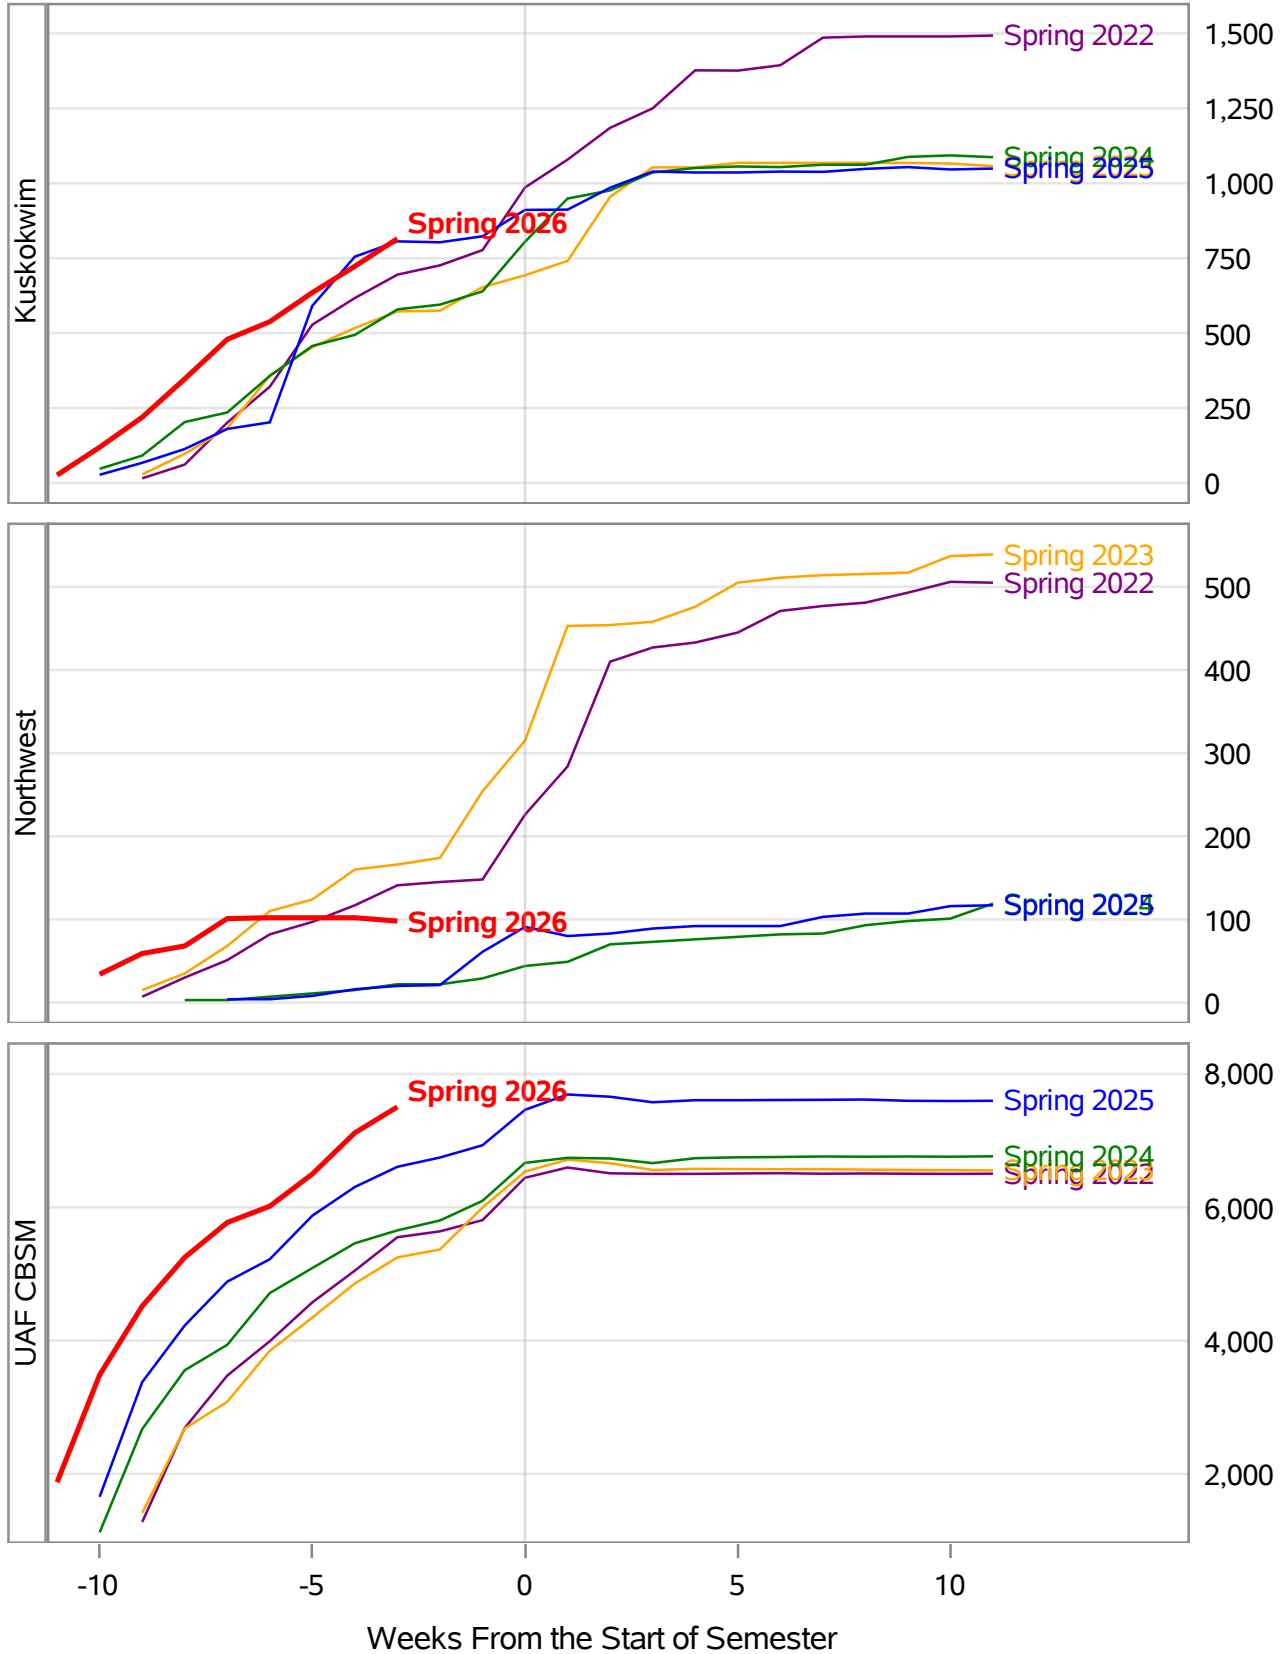

**University of Alaska Fairbanks - Early Semester Report
 Student Credit Hours Generated by Registration Week
 Spring 2022 - Spring 2026**

*In November 2024, the University of Alaska Board of Regents approved the merging of the UAF Interior Alaska Campus with UAF Community and Technical College (CTC). This transition is evident in the data for spring 2025. Interior Alaska Campus student credit hours have been included under CTC for spring 2025 and prior years.