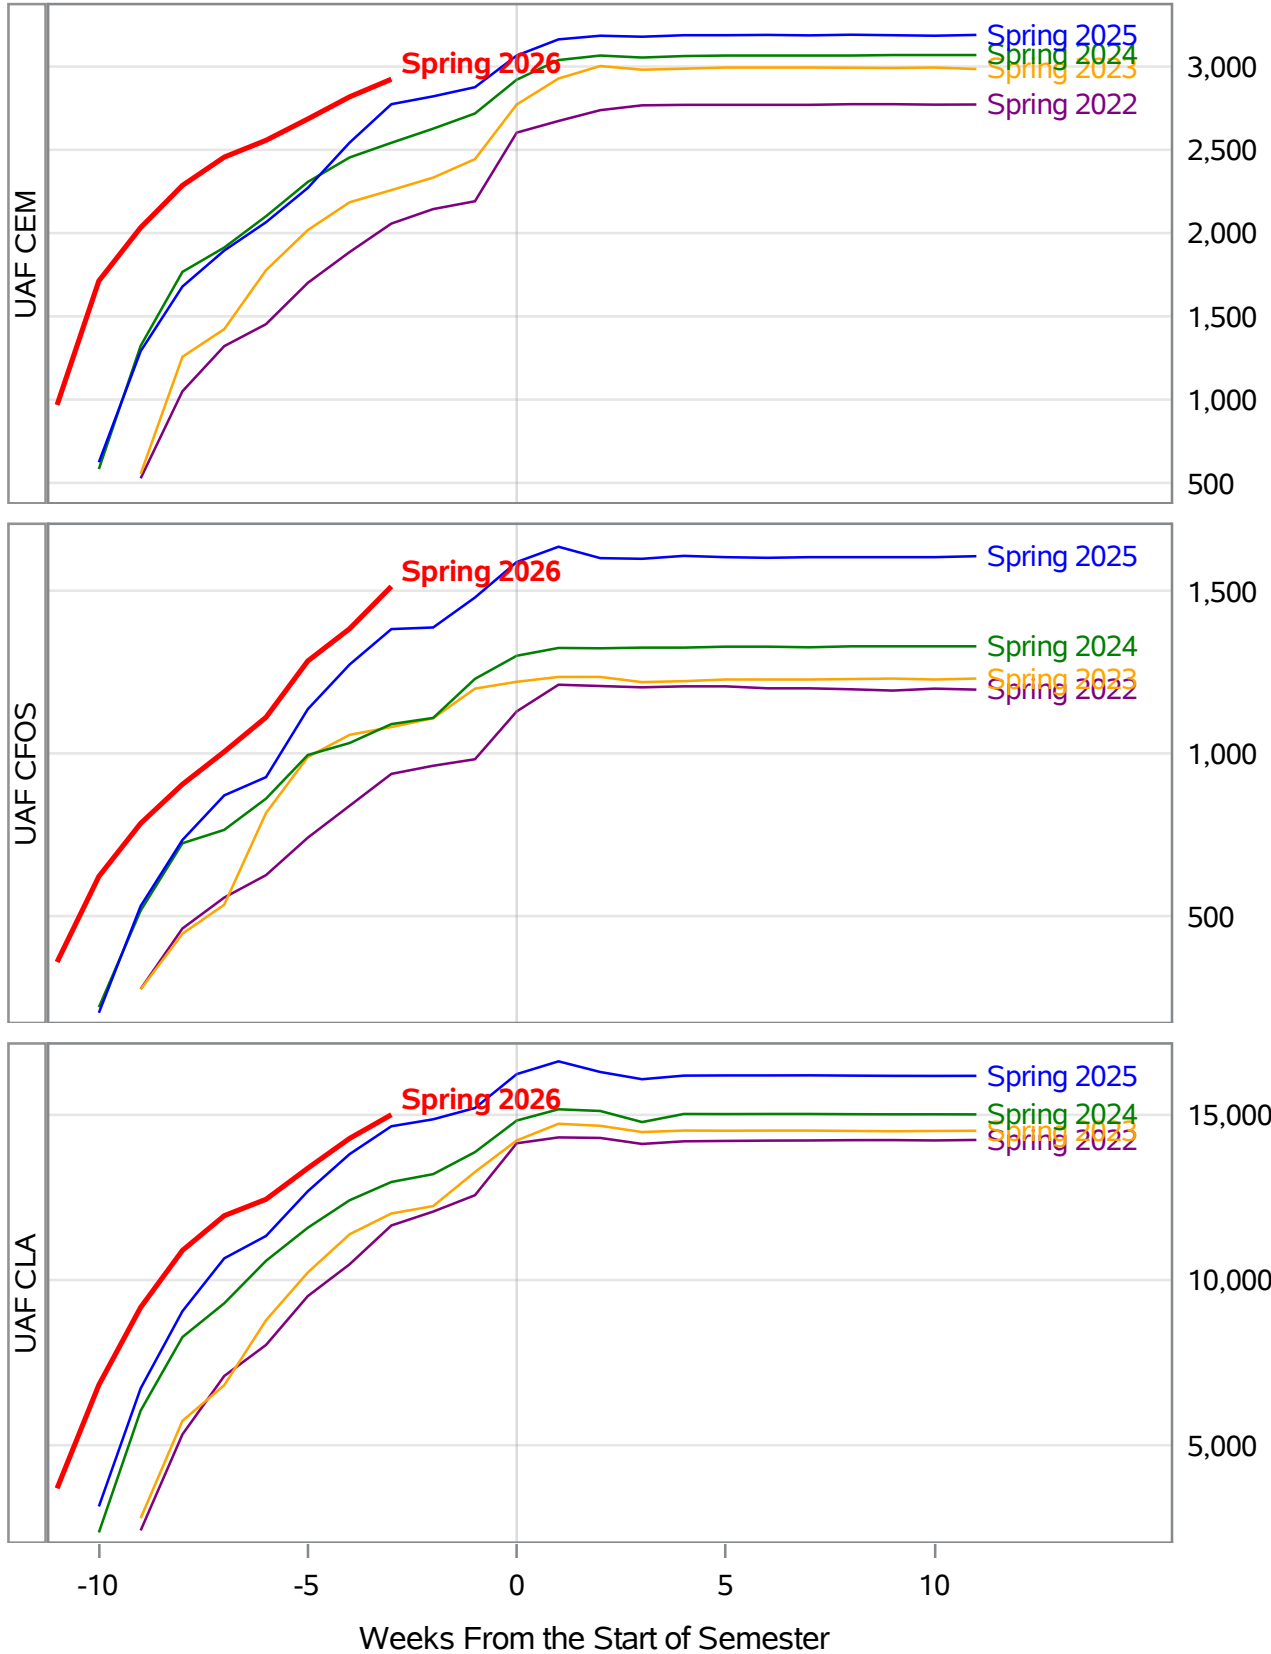

**University of Alaska Fairbanks - Early Semester Report
 Student Credit Hours Generated by Registration Week
 Spring 2022 - Spring 2026**

*In November 2024, the University of Alaska Board of Regents approved the merging of the UAF Interior Alaska Campus with UAF Community and Technical College (CTC). This transition is evident in the data for spring 2025. Interior Alaska Campus student credit hours have been included under CTC for spring 2025 and prior years.