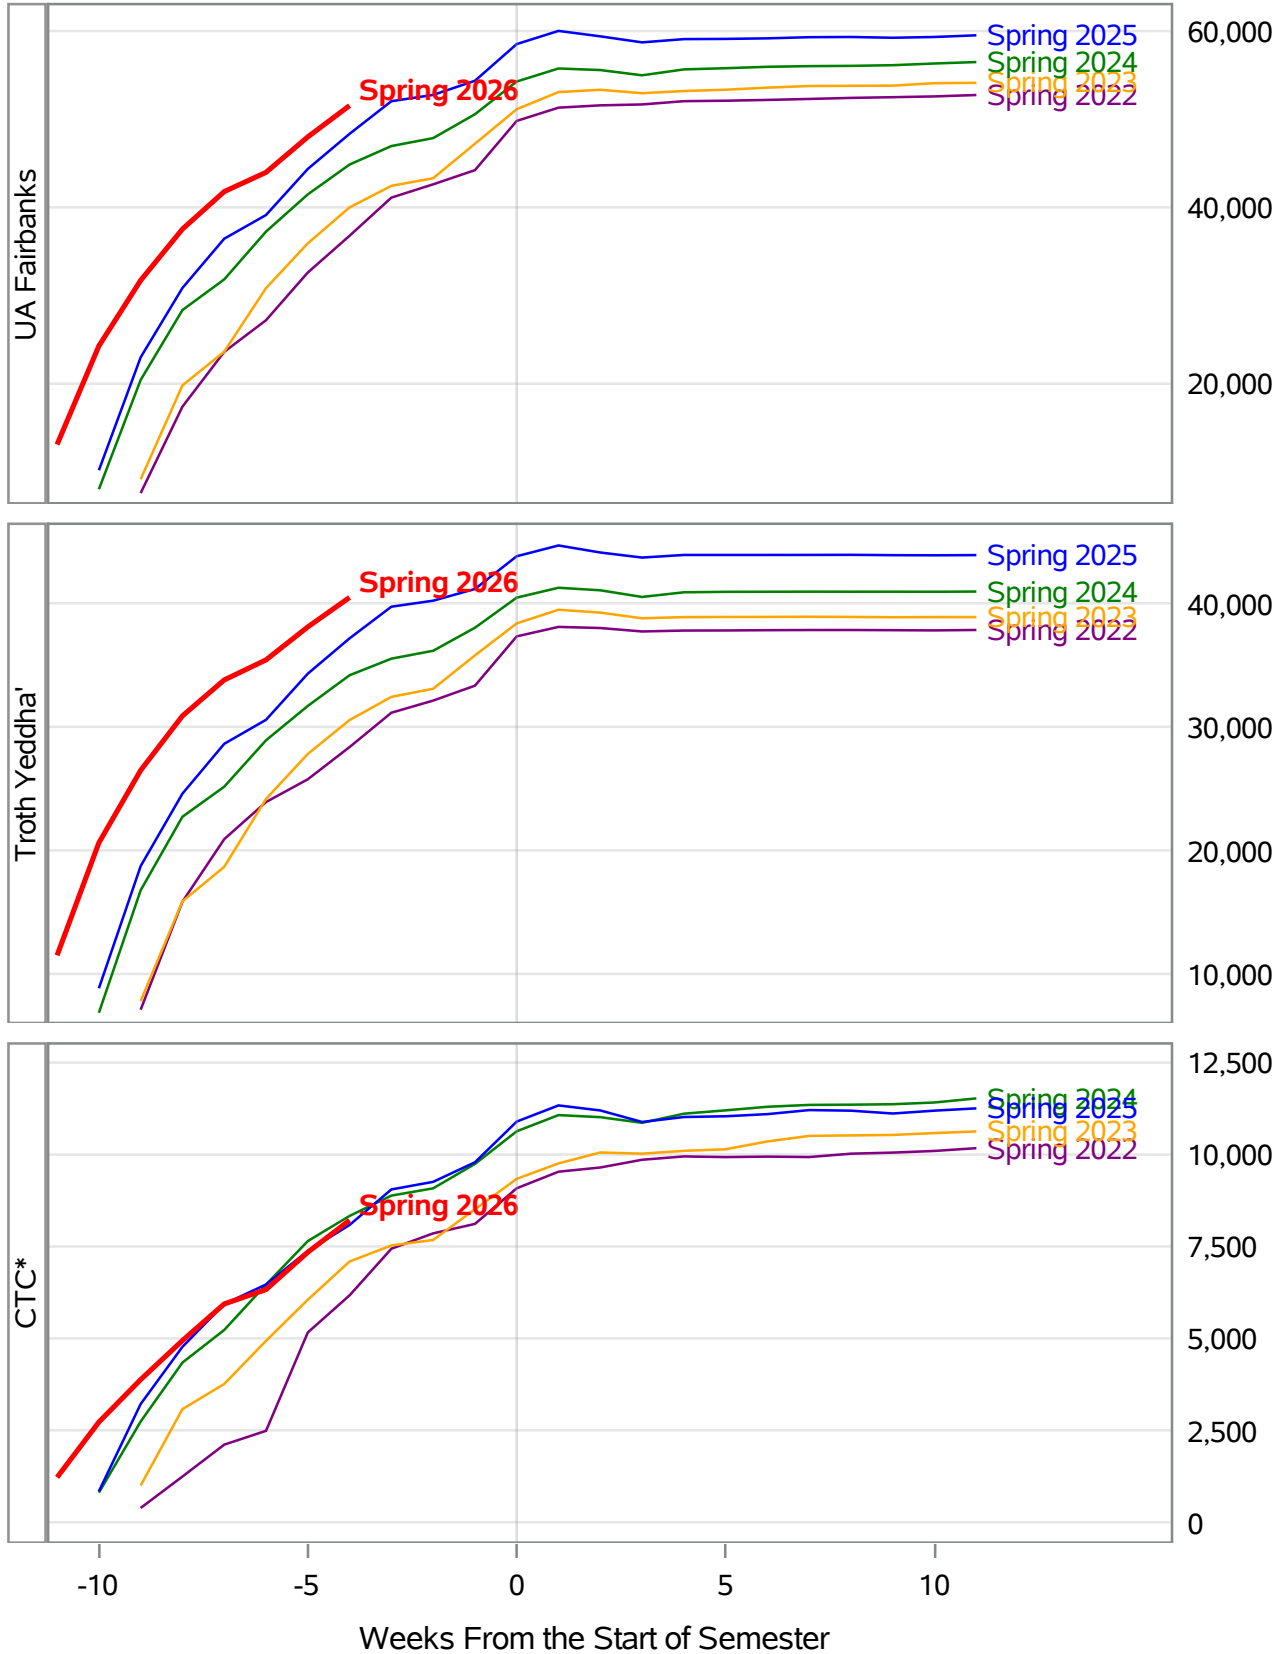

**University of Alaska Fairbanks - Early Semester Report
 Student Credit Hours Generated by Registration Week
 Spring 2022 - Spring 2026**

*In November 2024, the University of Alaska Board of Regents approved the merging of the UAF Interior Alaska Campus with UAF Community and Technical College (CTC). This transition is evident in the data for spring 2025. Interior Alaska Campus student credit hours have been included under CTC for spring 2025 and prior years.