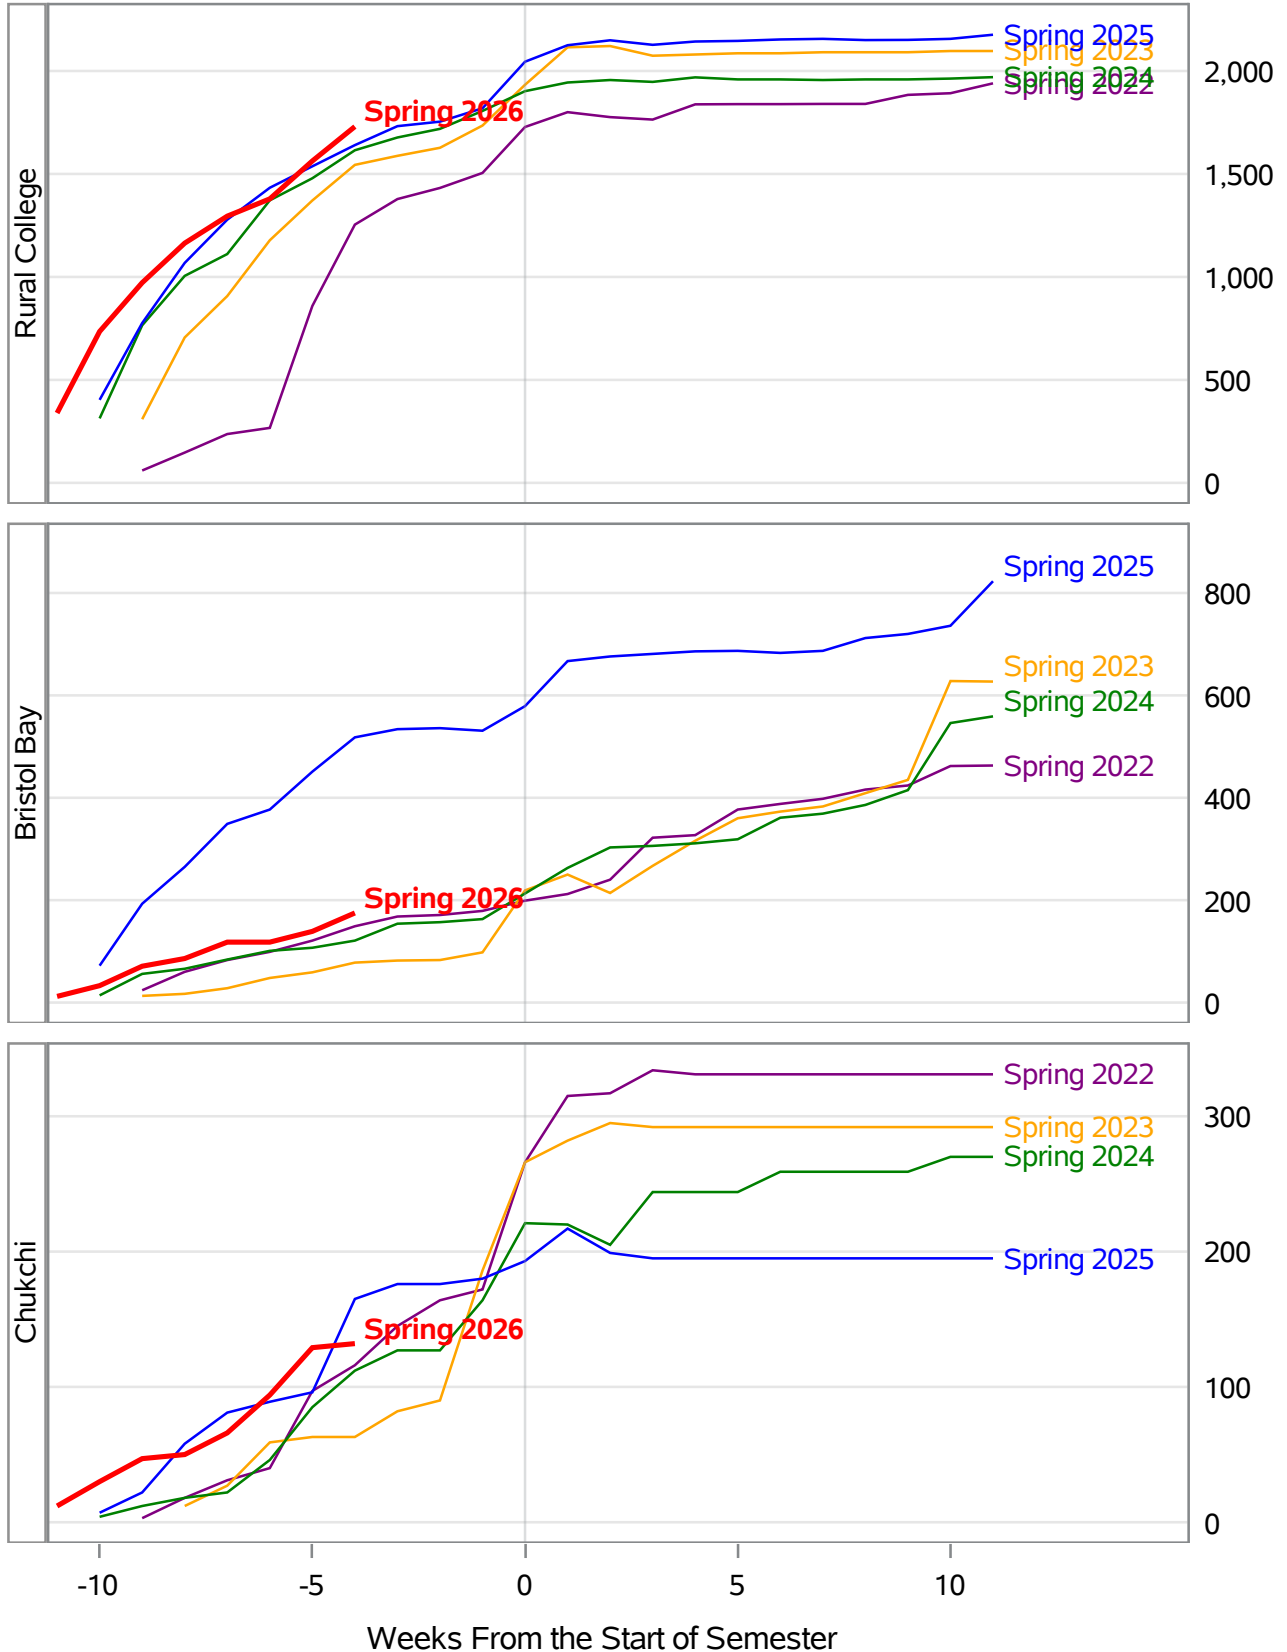

**University of Alaska Fairbanks - Early Semester Report
 Student Credit Hours Generated by Registration Week
 Spring 2022 - Spring 2026**

*In November 2024, the University of Alaska Board of Regents approved the merging of the UAF Interior Alaska Campus with UAF Community and Technical College (CTC). This transition is evident in the data for spring 2025. Interior Alaska Campus student credit hours have been included under CTC for spring 2025 and prior years.