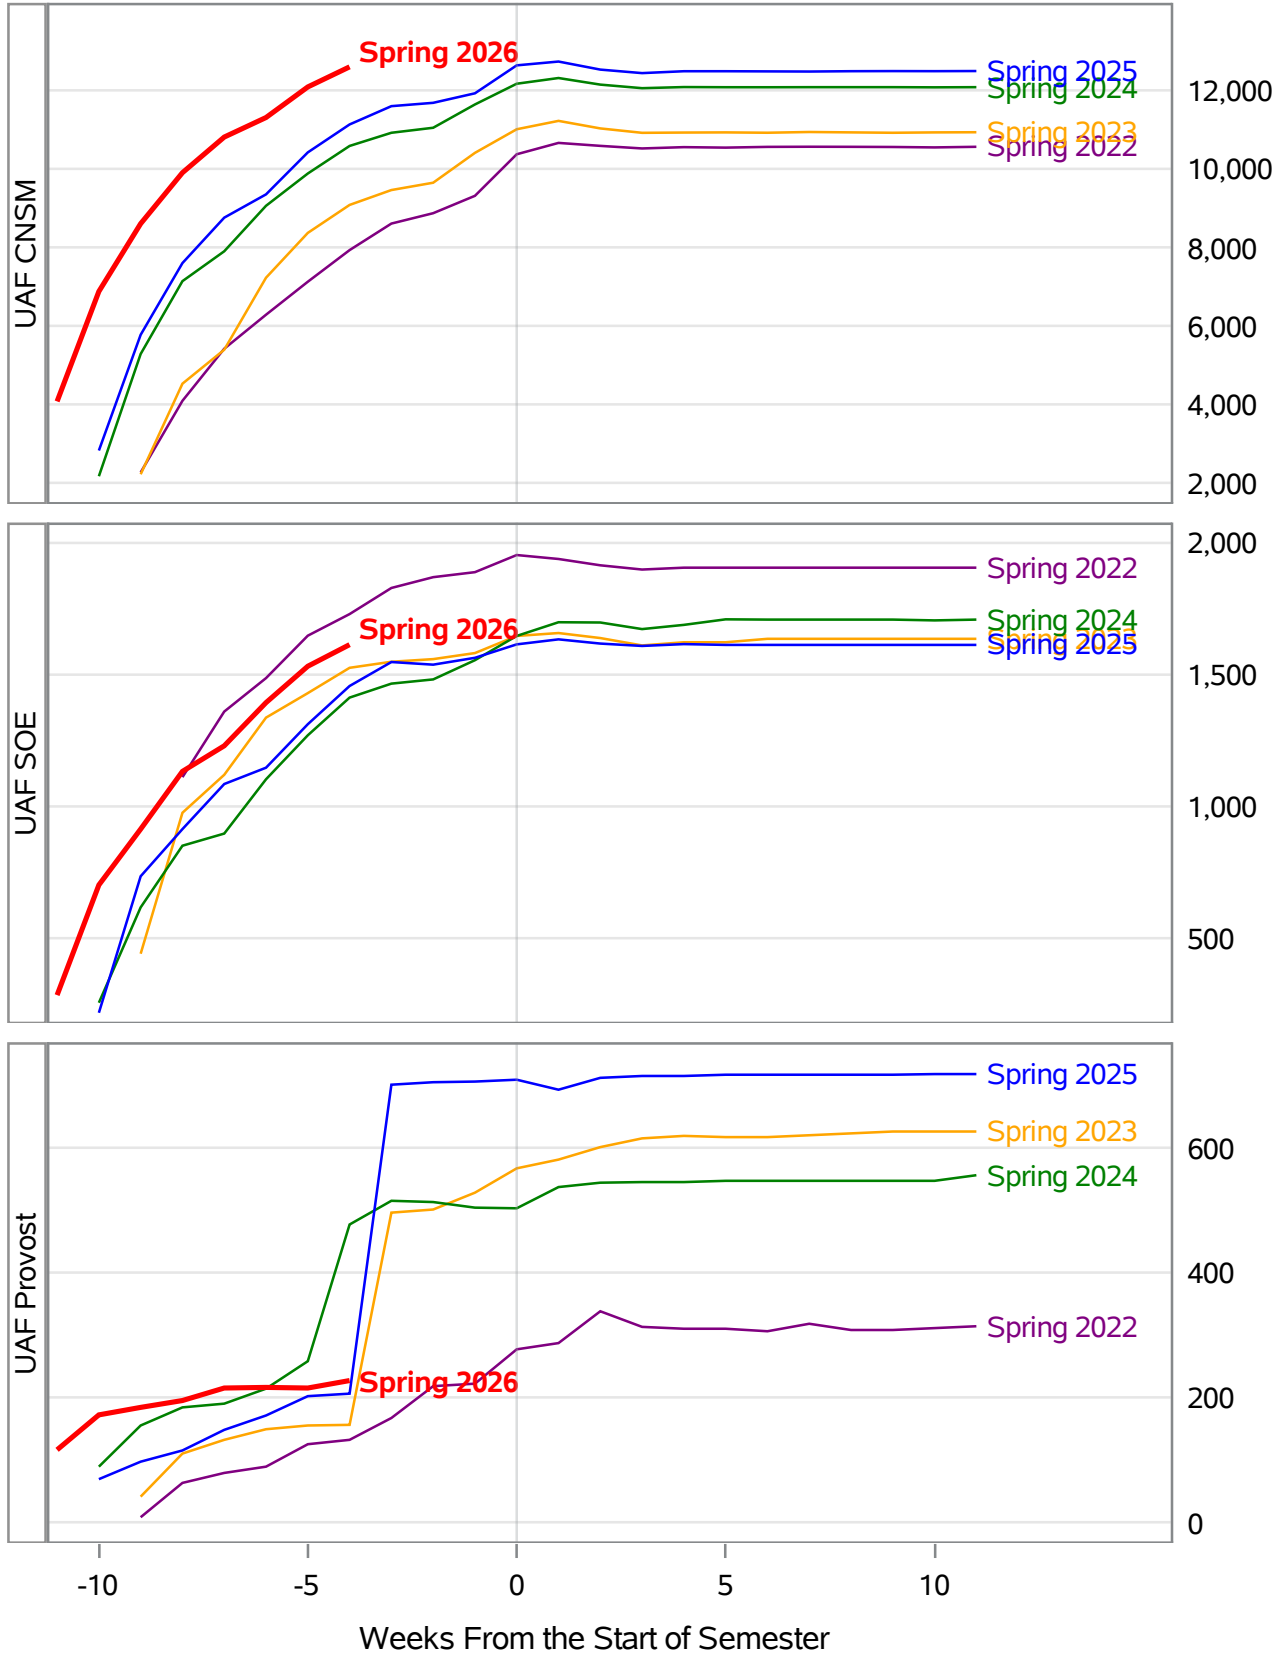

**University of Alaska Fairbanks - Early Semester Report
Student Credit Hours Generated by Registration Week
Spring 2022 - Spring 2026**

*In November 2024, the University of Alaska Board of Regents approved the merging of the UAF Interior Alaska Campus with UAF Community and Technical College (CTC). This transition is evident in the data for spring 2025. Interior Alaska Campus student credit hours have been included under CTC for spring 2025 and prior years.