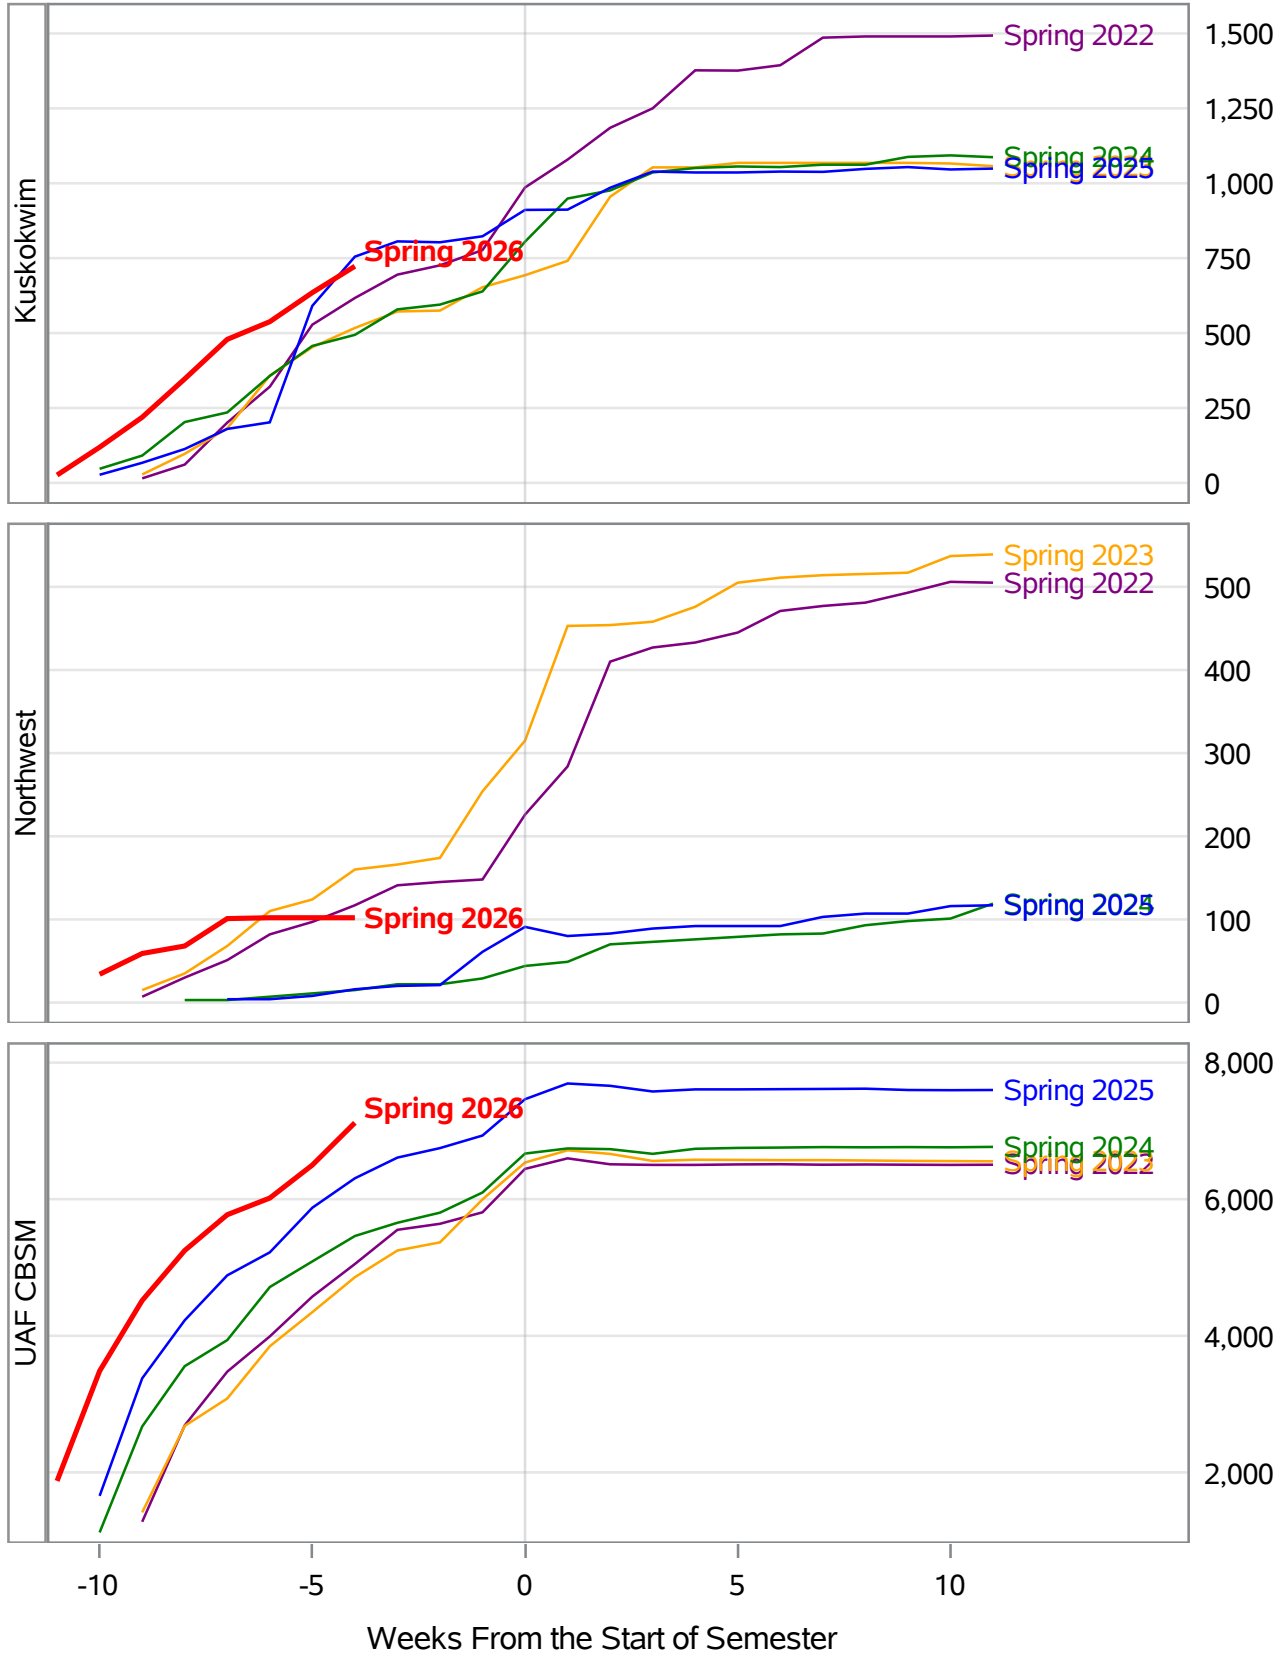

**University of Alaska Fairbanks - Early Semester Report
 Student Credit Hours Generated by Registration Week
 Spring 2022 - Spring 2026**

*In November 2024, the University of Alaska Board of Regents approved the merging of the UAF Interior Alaska Campus with UAF Community and Technical College (CTC). This transition is evident in the data for spring 2025. Interior Alaska Campus student credit hours have been included under CTC for spring 2025 and prior years.