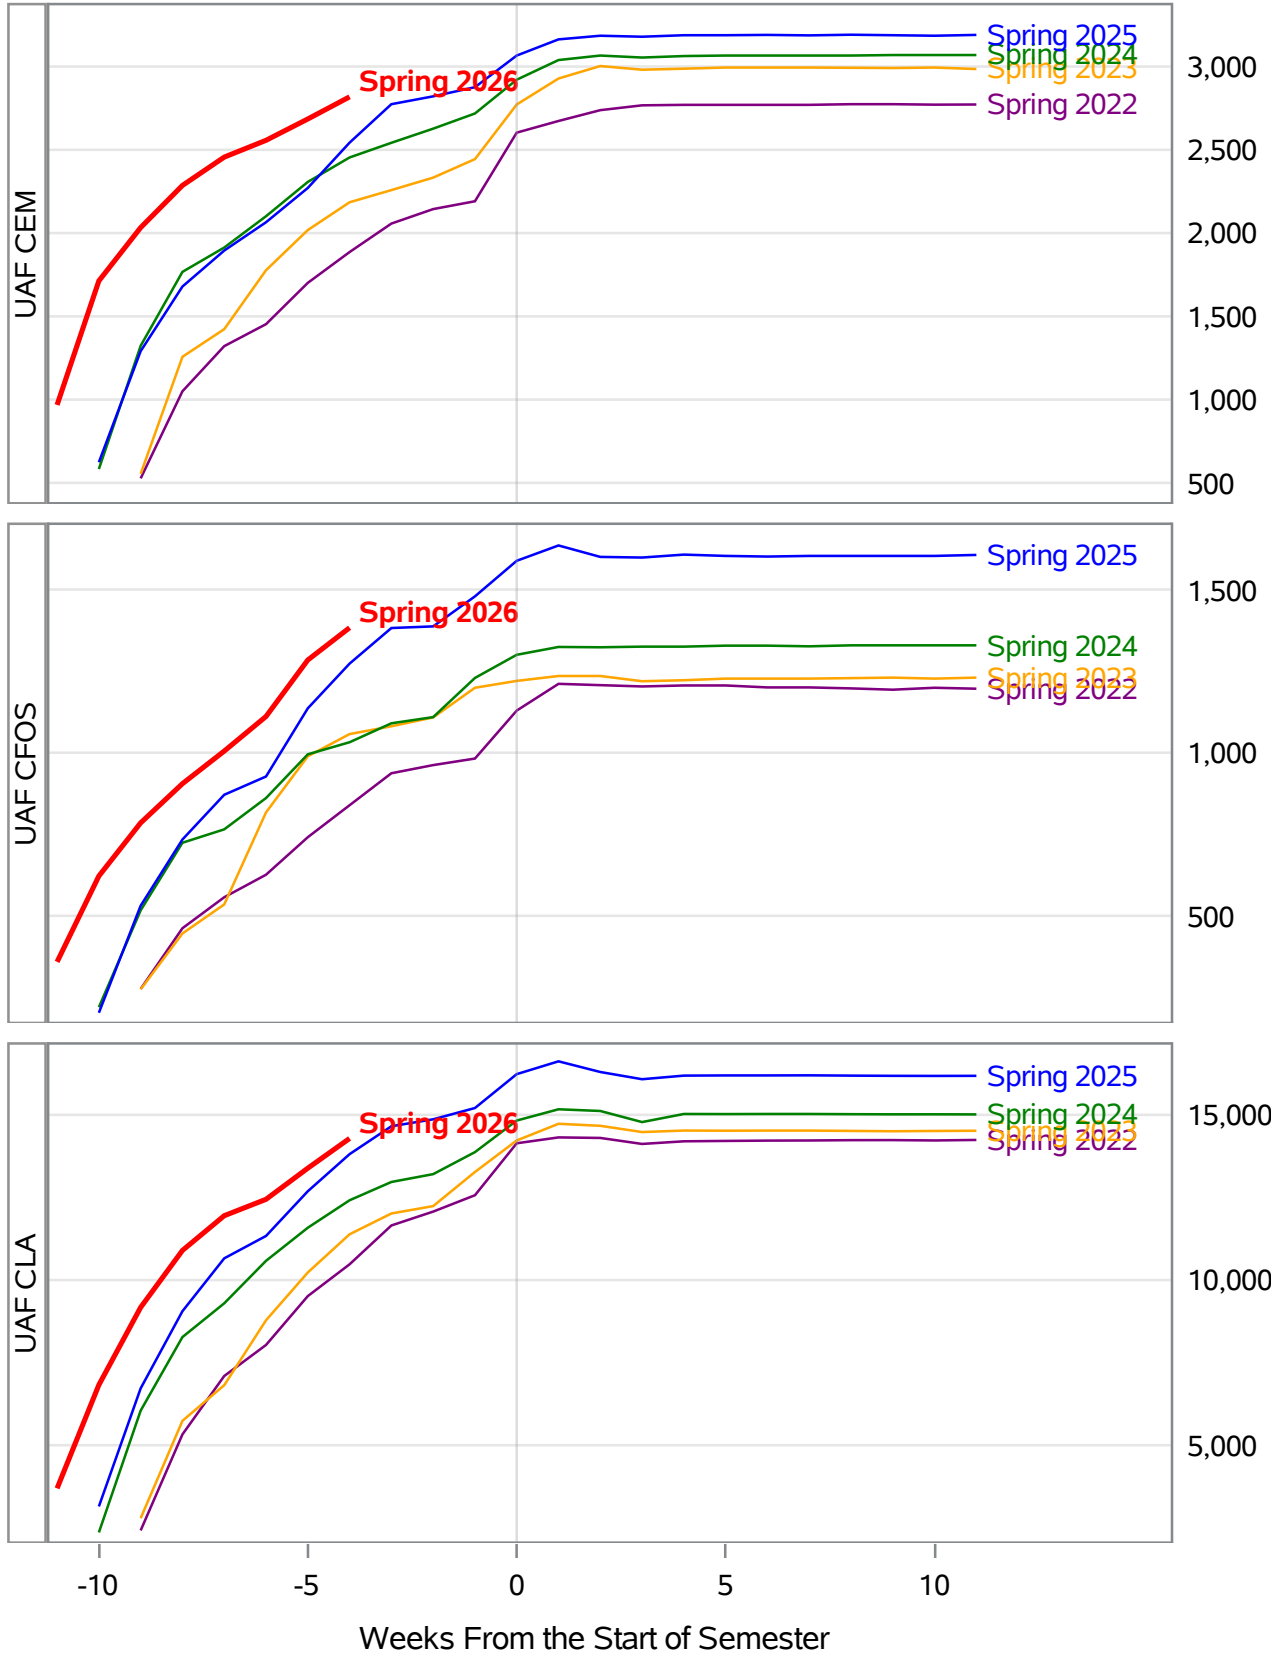

**University of Alaska Fairbanks - Early Semester Report
 Student Credit Hours Generated by Registration Week
 Spring 2022 - Spring 2026**

*In November 2024, the University of Alaska Board of Regents approved the merging of the UAF Interior Alaska Campus with UAF Community and Technical College (CTC). This transition is evident in the data for spring 2025. Interior Alaska Campus student credit hours have been included under CTC for spring 2025 and prior years.