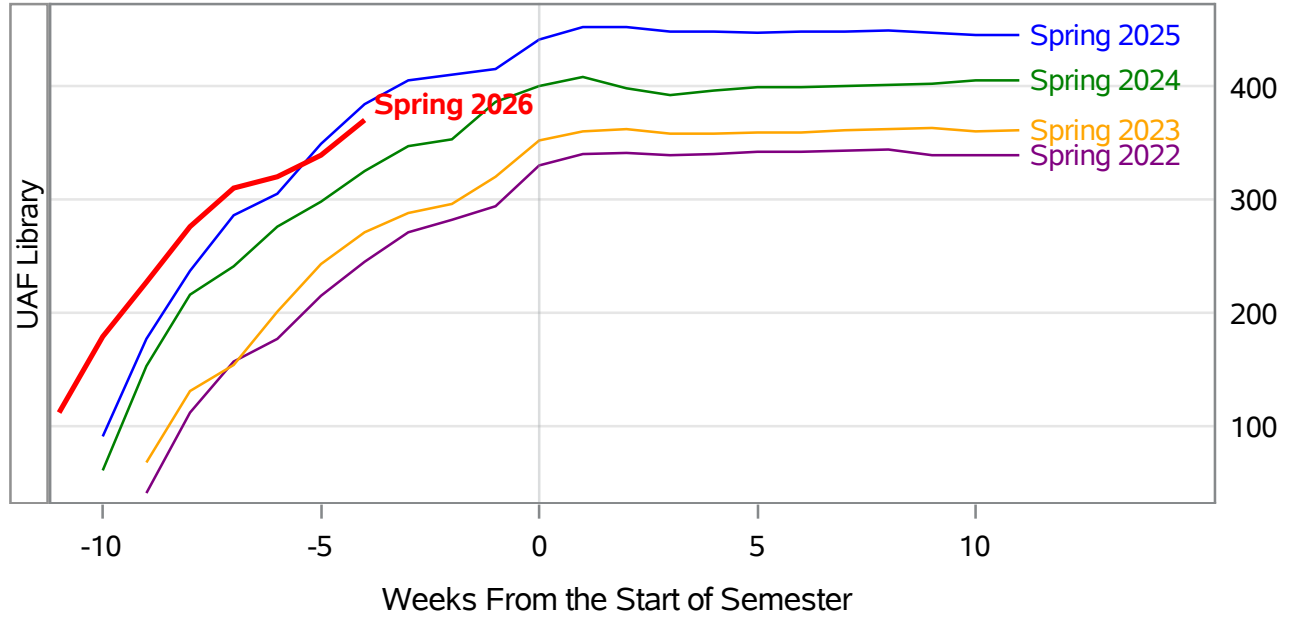

**University of Alaska Fairbanks - Early Semester Report
Student Credit Hours Generated by Registration Week
Spring 2022 - Spring 2026**

*In November 2024, the University of Alaska Board of Regents approved the merging of the UAF Interior Alaska Campus with UAF Community and Technical College (CTC). This transition is evident in the data for spring 2025. Interior Alaska Campus student credit hours have been included under CTC for spring 2025 and prior years.