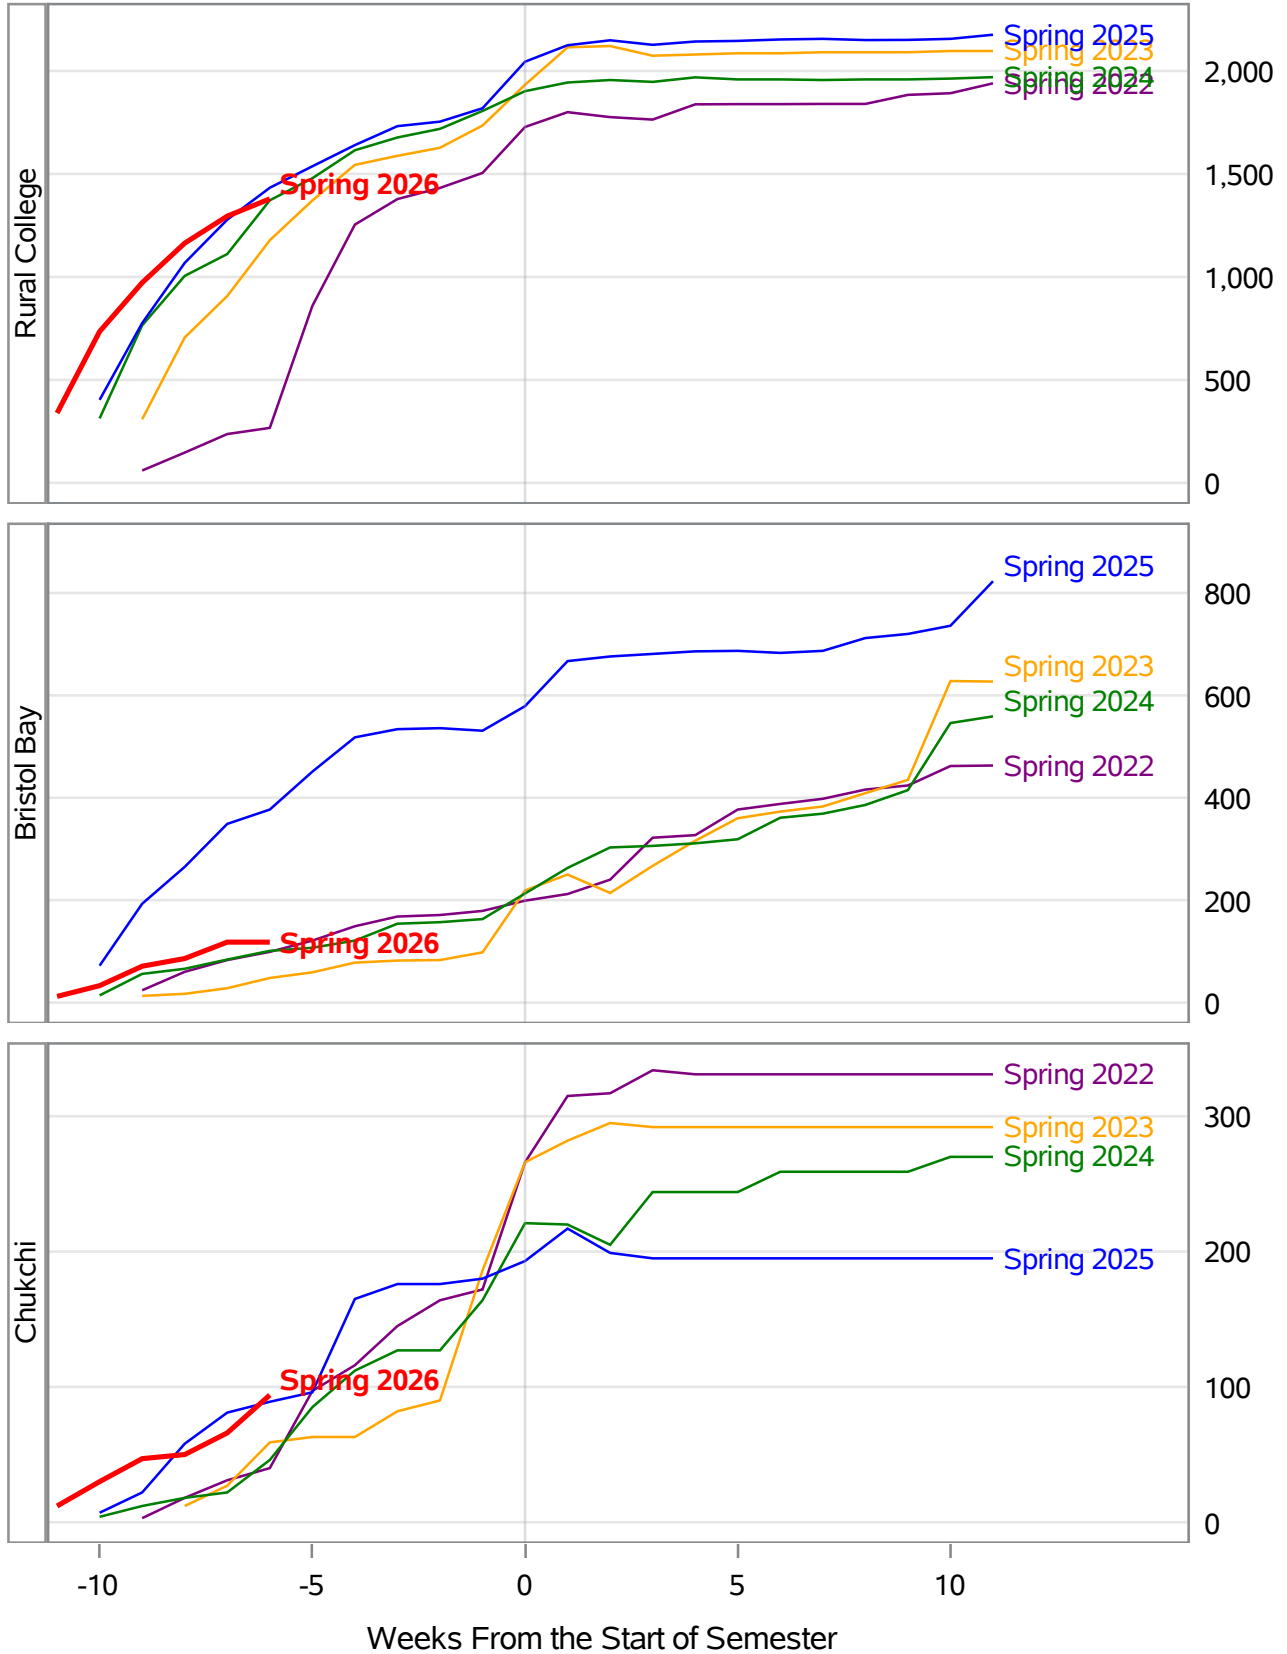

**University of Alaska Fairbanks - Early Semester Report
 Student Credit Hours Generated by Registration Week
 Spring 2022 - Spring 2026**

Weeks From the Start of Semester

*In November 2024, the University of Alaska Board of Regents approved the merging of the UAF Interior Alaska Campus with UAF Community and Technical College (CTC). This transition is evident in the data for spring 2025. Interior Alaska Campus student credit hours have been included under CTC for spring 2025 and prior years.

**University of Alaska Fairbanks - Early Semester Report
 Student Credit Hours Generated by Registration Week
 Spring 2022 - Spring 2026**

*In November 2024, the University of Alaska Board of Regents approved the merging of the UAF Interior Alaska Campus with UAF Community and Technical College (CTC). This transition is evident in the data for spring 2025. Interior Alaska Campus student credit hours have been included under CTC for spring 2025 and prior years.