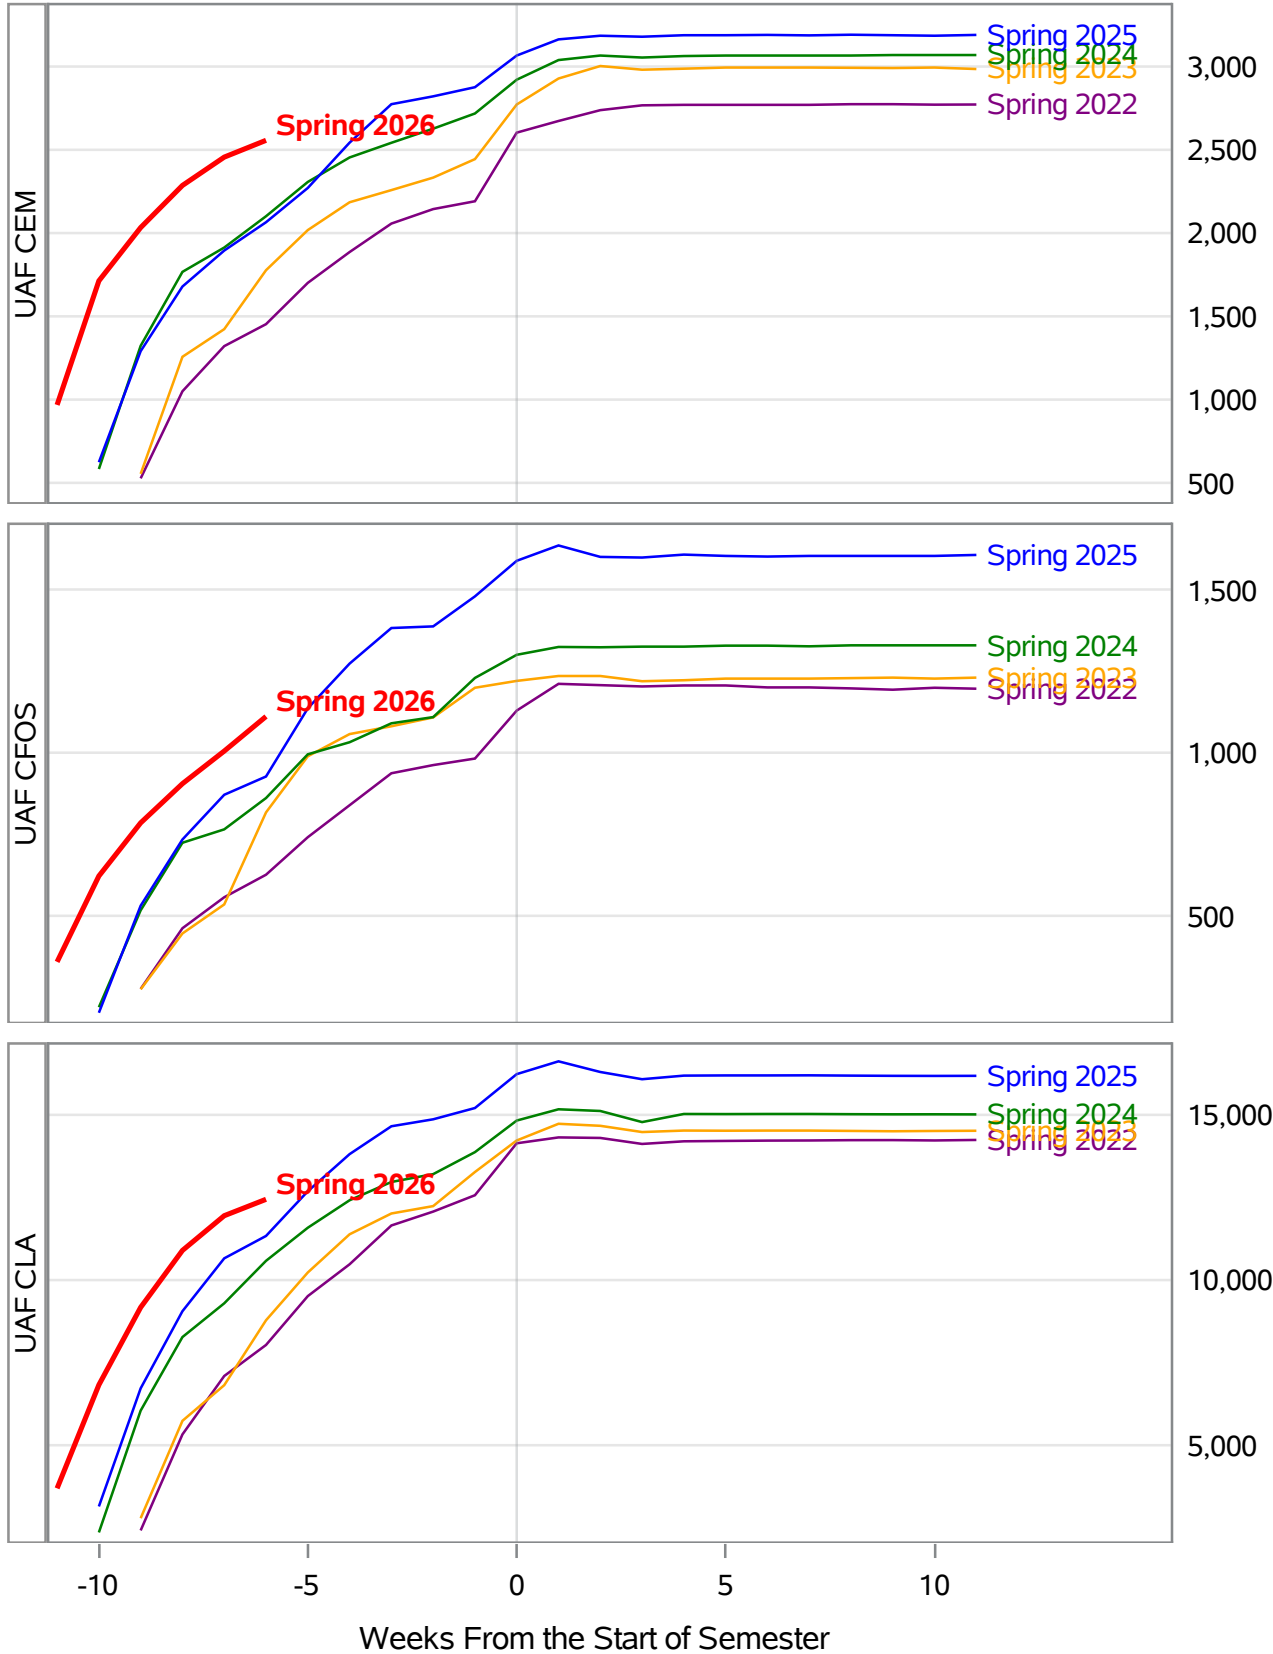

**University of Alaska Fairbanks - Early Semester Report
 Student Credit Hours Generated by Registration Week
 Spring 2022 - Spring 2026**

Weeks From the Start of Semester

*In November 2024, the University of Alaska Board of Regents approved the merging of the UAF Interior Alaska Campus with UAF Community and Technical College (CTC). This transition is evident in the data for spring 2025. Interior Alaska Campus student credit hours have been included under CTC for spring 2025 and prior years.

**University of Alaska Fairbanks - Early Semester Report
 Student Credit Hours Generated by Registration Week
 Spring 2022 - Spring 2026**

*In November 2024, the University of Alaska Board of Regents approved the merging of the UAF Interior Alaska Campus with UAF Community and Technical College (CTC). This transition is evident in the data for spring 2025. Interior Alaska Campus student credit hours have been included under CTC for spring 2025 and prior years.