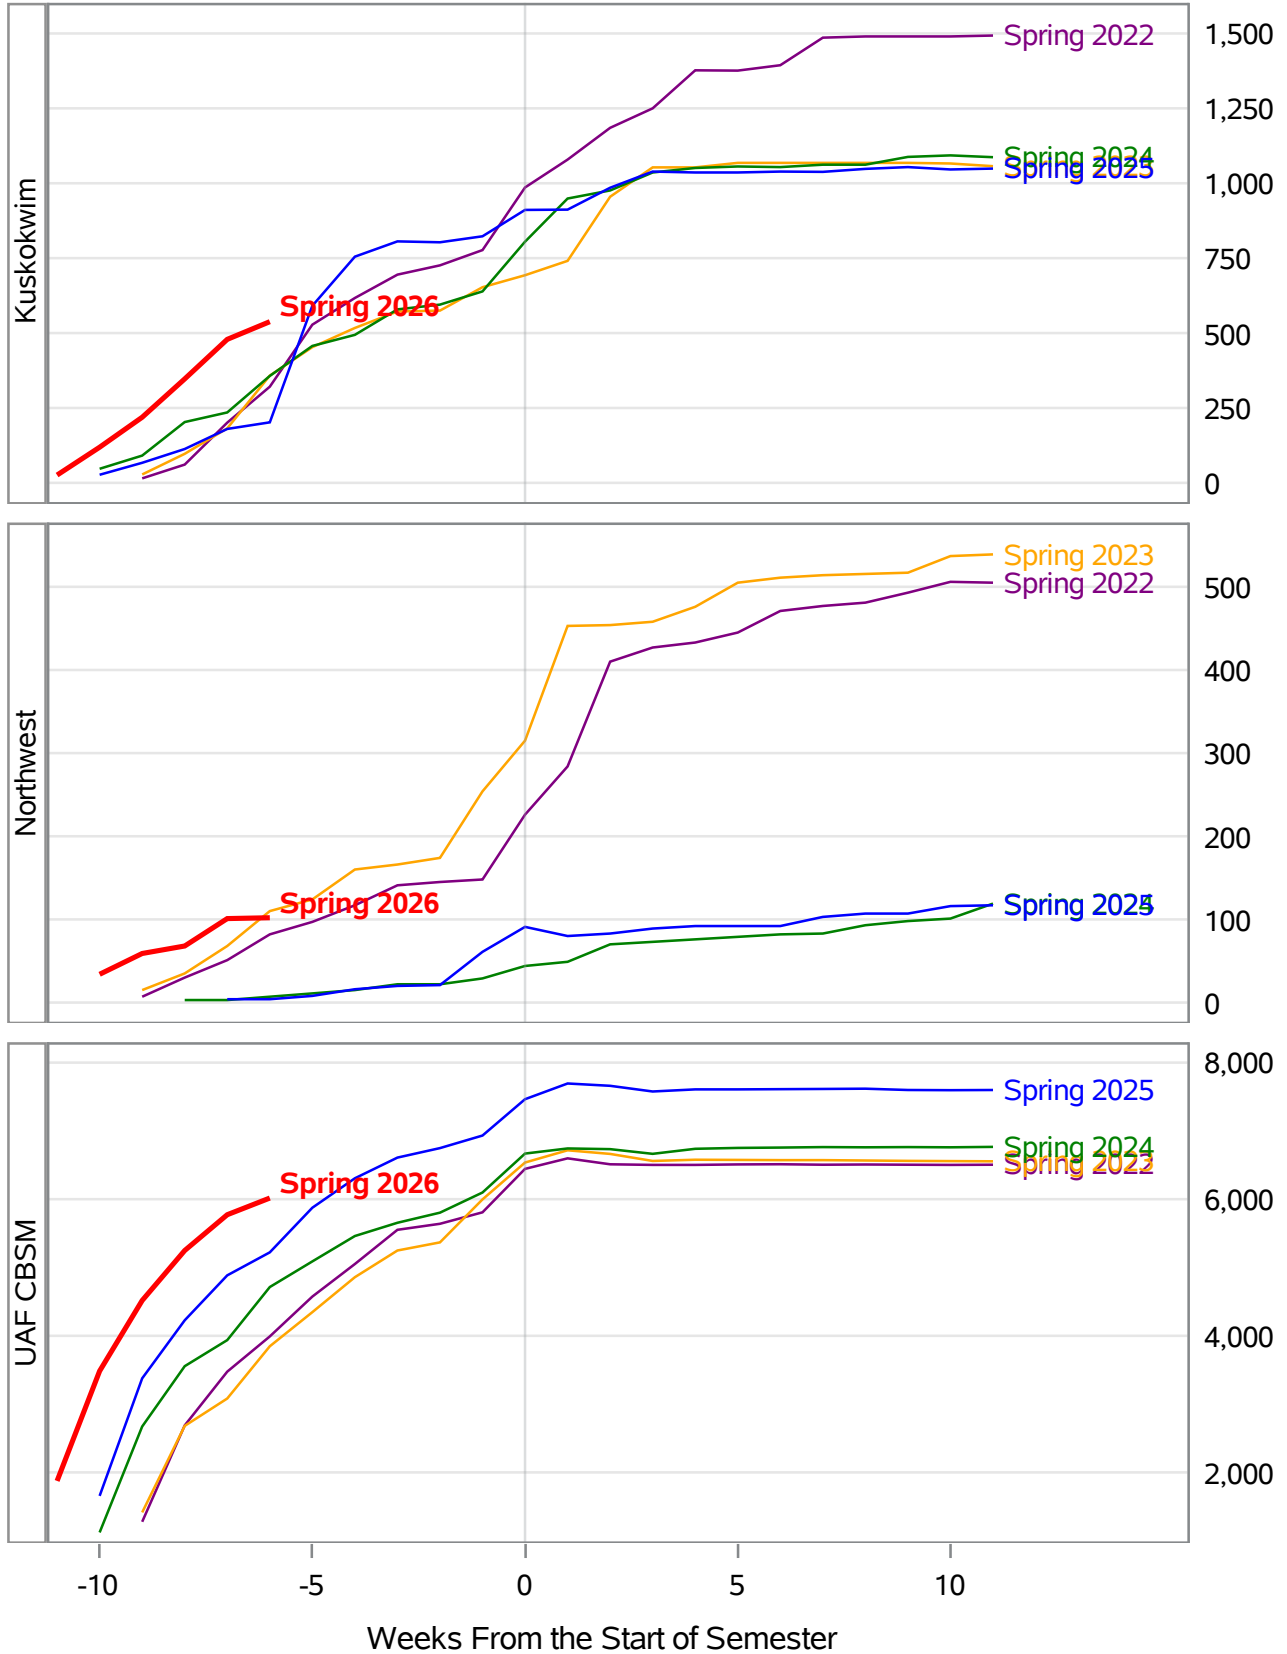

**University of Alaska Fairbanks - Early Semester Report
 Student Credit Hours Generated by Registration Week
 Spring 2022 - Spring 2026**

Weeks From the Start of Semester

*In November 2024, the University of Alaska Board of Regents approved the merging of the UAF Interior Alaska Campus with UAF Community and Technical College (CTC). This transition is evident in the data for spring 2025. Interior Alaska Campus student credit hours have been included under CTC for spring 2025 and prior years.

**University of Alaska Fairbanks - Early Semester Report
 Student Credit Hours Generated by Registration Week
 Spring 2022 - Spring 2026**

*In November 2024, the University of Alaska Board of Regents approved the merging of the UAF Interior Alaska Campus with UAF Community and Technical College (CTC). This transition is evident in the data for spring 2025. Interior Alaska Campus student credit hours have been included under CTC for spring 2025 and prior years.