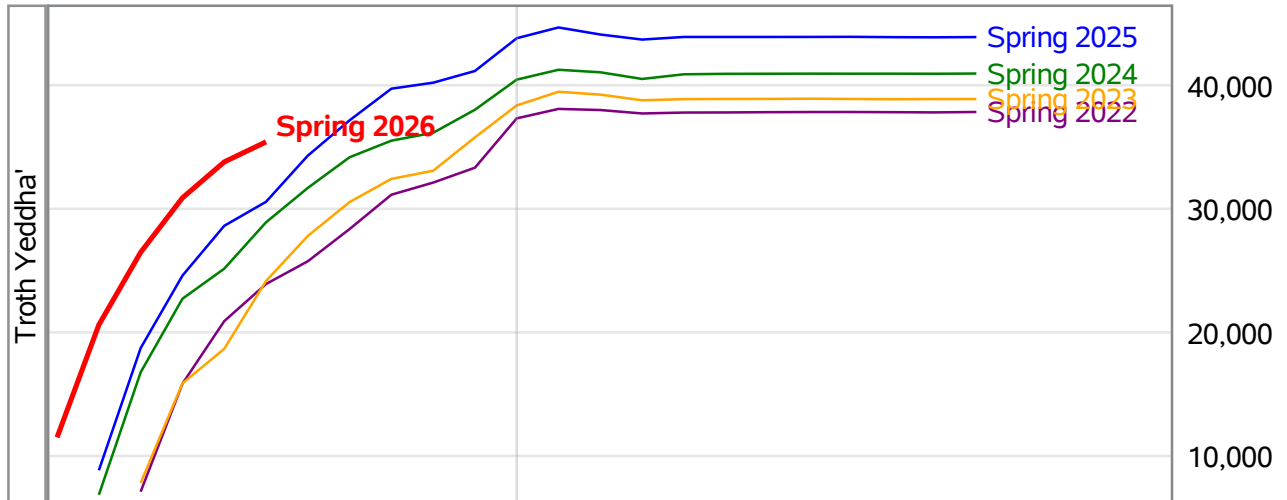

**University of Alaska Fairbanks - Early Semester Report
 Student Credit Hours Generated by Registration Week
 Spring 2022 - Spring 2026**

Weeks From the Start of Semester

*In November 2024, the University of Alaska Board of Regents approved the merging of the UAF Interior Alaska Campus with UAF Community and Technical College (CTC). This transition is evident in the data for spring 2025. Interior Alaska Campus student credit hours have been included under CTC for spring 2025 and prior years.

**University of Alaska Fairbanks - Early Semester Report
 Student Credit Hours Generated by Registration Week
 Spring 2022 - Spring 2026**

*In November 2024, the University of Alaska Board of Regents approved the merging of the UAF Interior Alaska Campus with UAF Community and Technical College (CTC). This transition is evident in the data for spring 2025. Interior Alaska Campus student credit hours have been included under CTC for spring 2025 and prior years.