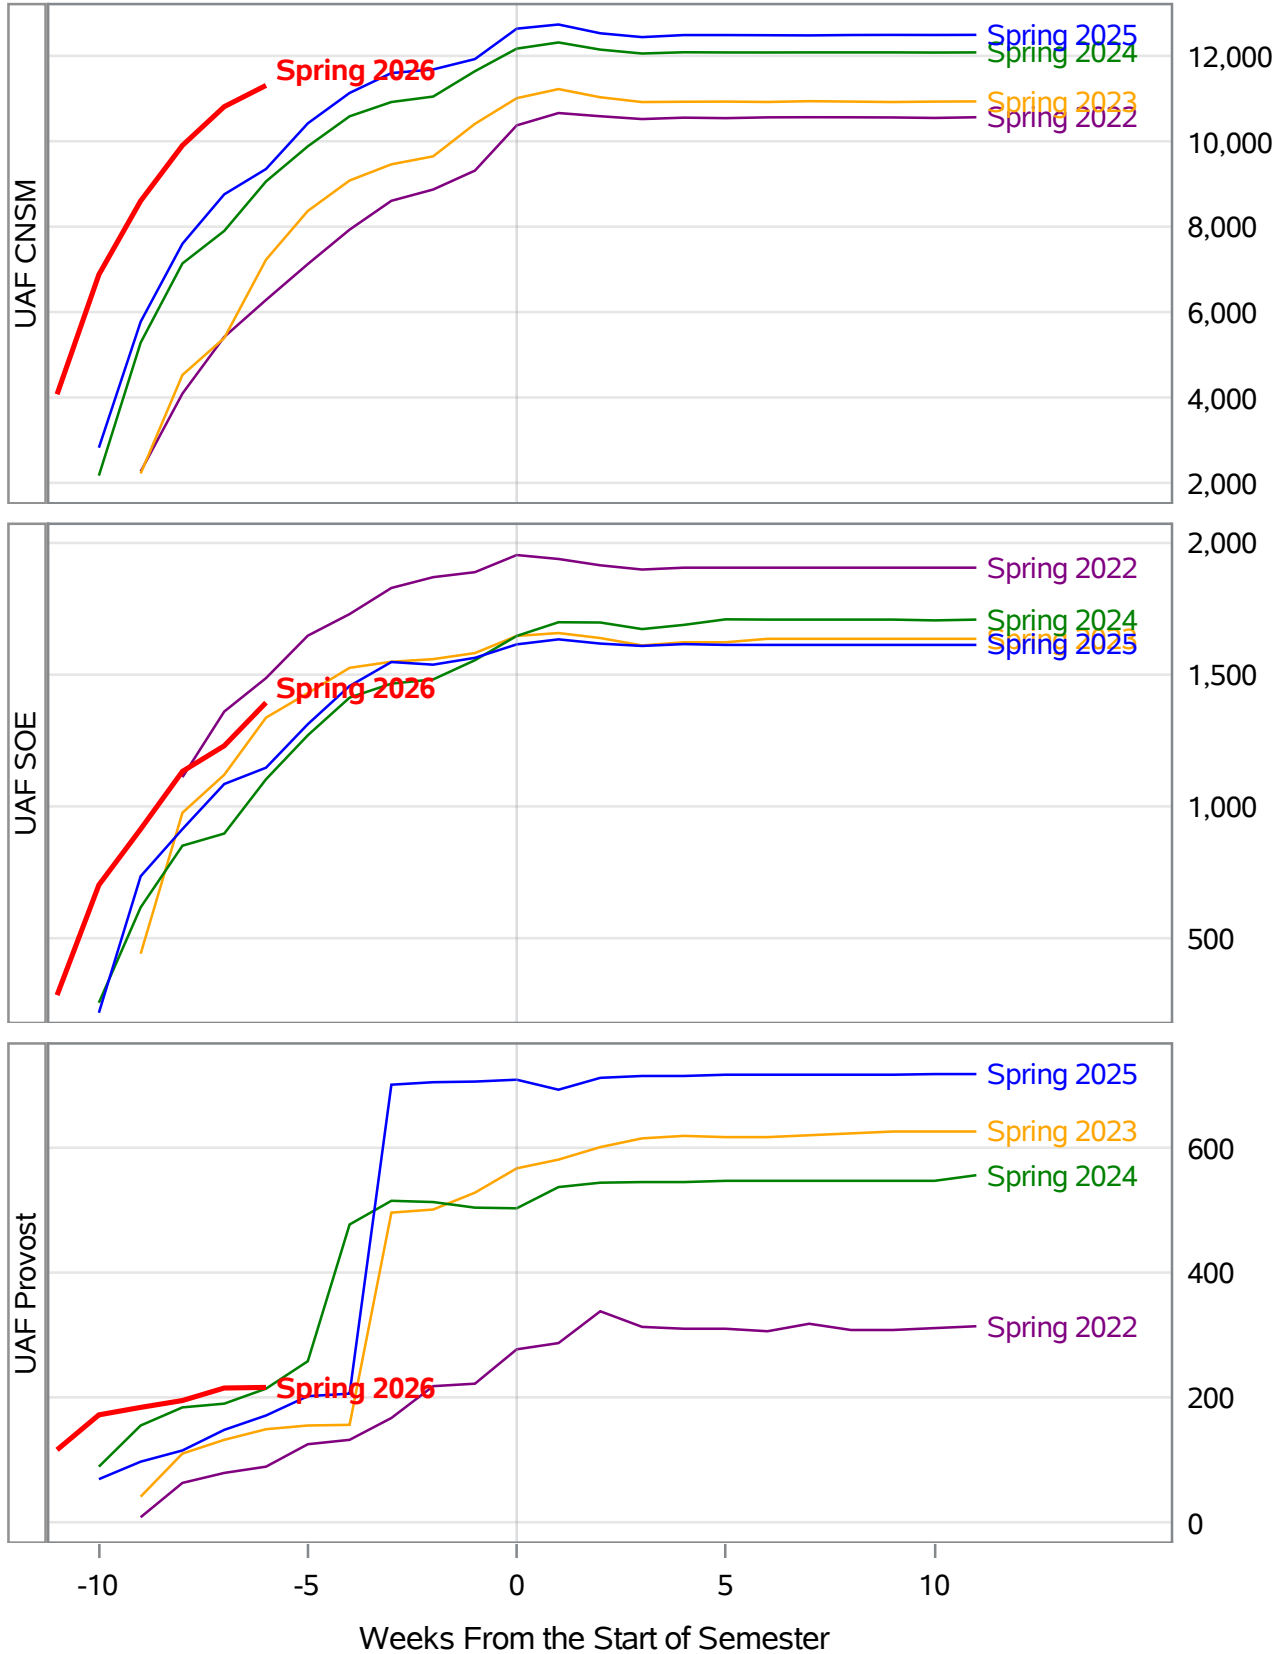

**University of Alaska Fairbanks - Early Semester Report
Student Credit Hours Generated by Registration Week
Spring 2022 - Spring 2026**

*In November 2024, the University of Alaska Board of Regents approved the merging of the UAF Interior Alaska Campus with UAF Community and Technical College (CTC). This transition is evident in the data for spring 2025. Interior Alaska Campus student credit hours have been included under CTC for spring 2025 and prior years.