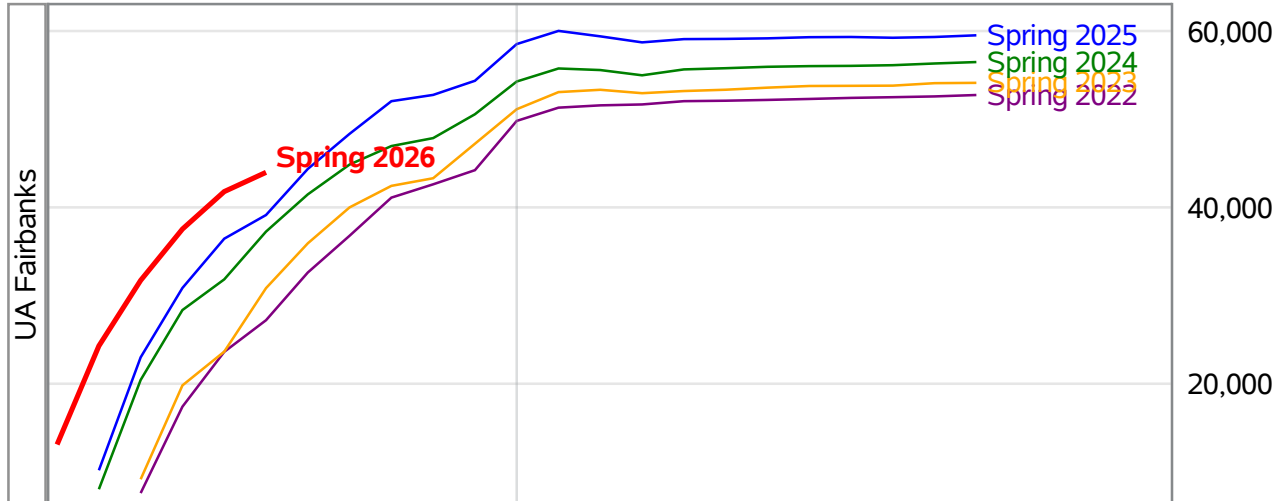

**University of Alaska Fairbanks - Early Semester Report
 Student Credit Hours Generated by Registration Week
 Spring 2022 - Spring 2026**

Weeks From the Start of Semester

*In November 2024, the University of Alaska Board of Regents approved the merging of the UAF Interior Alaska Campus with UAF Community and Technical College (CTC). This transition is evident in the data for spring 2025. Interior Alaska Campus student credit hours have been included under CTC for spring 2025 and prior years.

**University of Alaska Fairbanks - Early Semester Report
 Student Credit Hours Generated by Registration Week
 Spring 2022 - Spring 2026**

*In November 2024, the University of Alaska Board of Regents approved the merging of the UAF Interior Alaska Campus with UAF Community and Technical College (CTC). This transition is evident in the data for spring 2025. Interior Alaska Campus student credit hours have been included under CTC for spring 2025 and prior years.