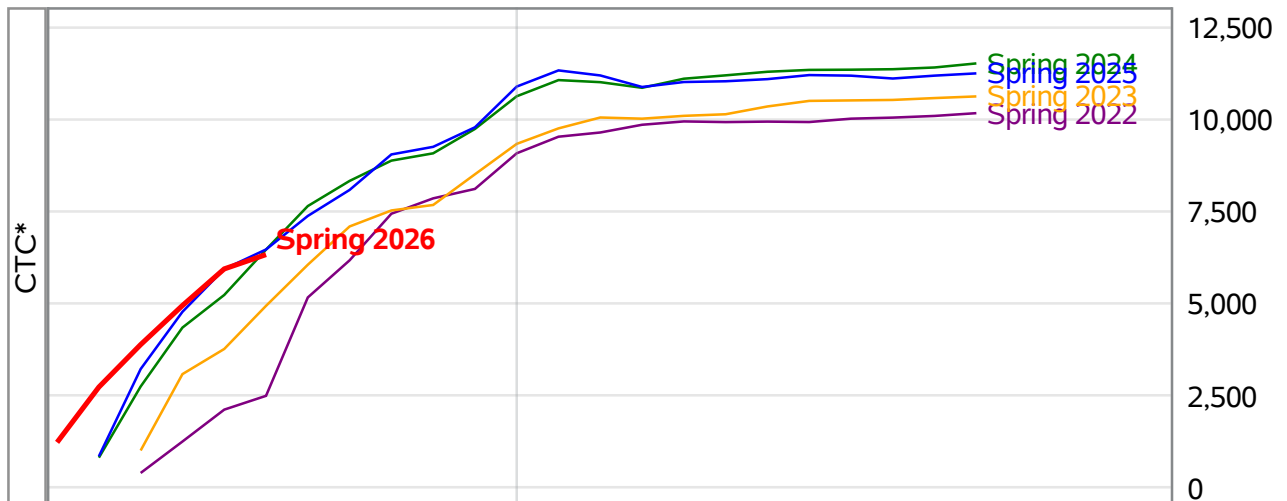

**University of Alaska Fairbanks - Early Semester Report
 Student Credit Hours Generated by Registration Week
 Spring 2022 - Spring 2026**

Weeks From the Start of Semester

*In November 2024, the University of Alaska Board of Regents approved the merging of the UAF Interior Alaska Campus with UAF Community and Technical College (CTC). This transition is evident in the data for spring 2025. Interior Alaska Campus student credit hours have been included under CTC for spring 2025 and prior years.

**University of Alaska Fairbanks - Early Semester Report
 Student Credit Hours Generated by Registration Week
 Spring 2022 - Spring 2026**

*In November 2024, the University of Alaska Board of Regents approved the merging of the UAF Interior Alaska Campus with UAF Community and Technical College (CTC). This transition is evident in the data for spring 2025. Interior Alaska Campus student credit hours have been included under CTC for spring 2025 and prior years.