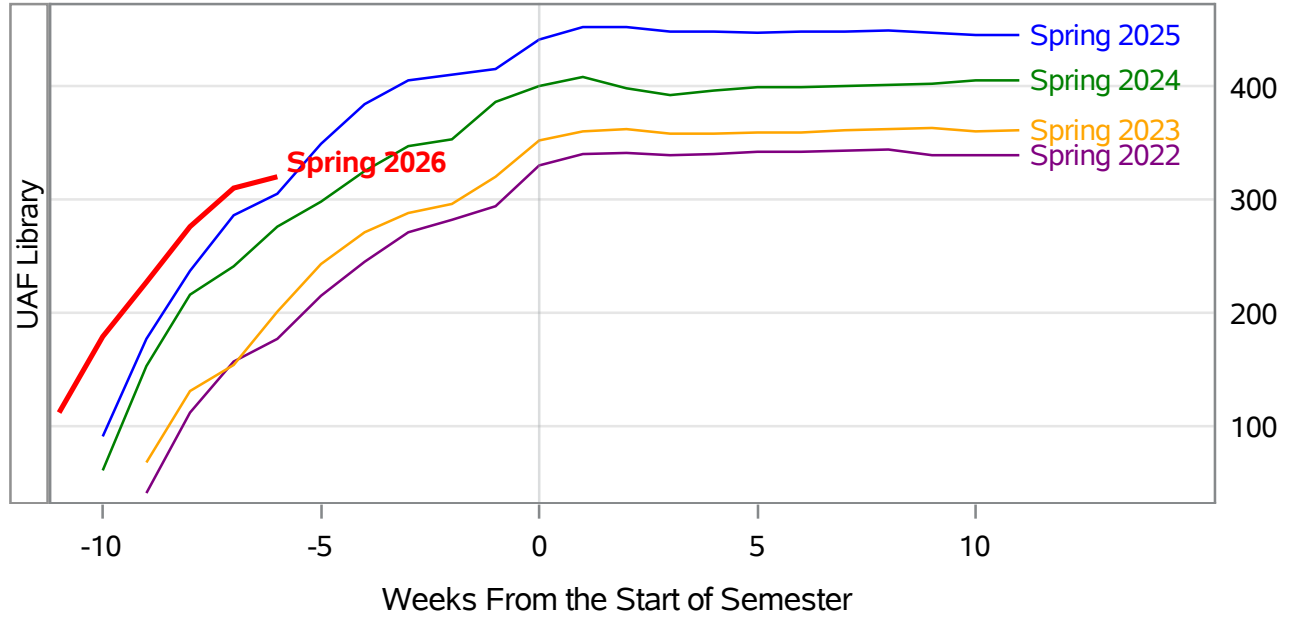

**University of Alaska Fairbanks - Early Semester Report
Student Credit Hours Generated by Registration Week
Spring 2022 - Spring 2026**

*In November 2024, the University of Alaska Board of Regents approved the merging of the UAF Interior Alaska Campus with UAF Community and Technical College (CTC). This transition is evident in the data for spring 2025. Interior Alaska Campus student credit hours have been included under CTC for spring 2025 and prior years.