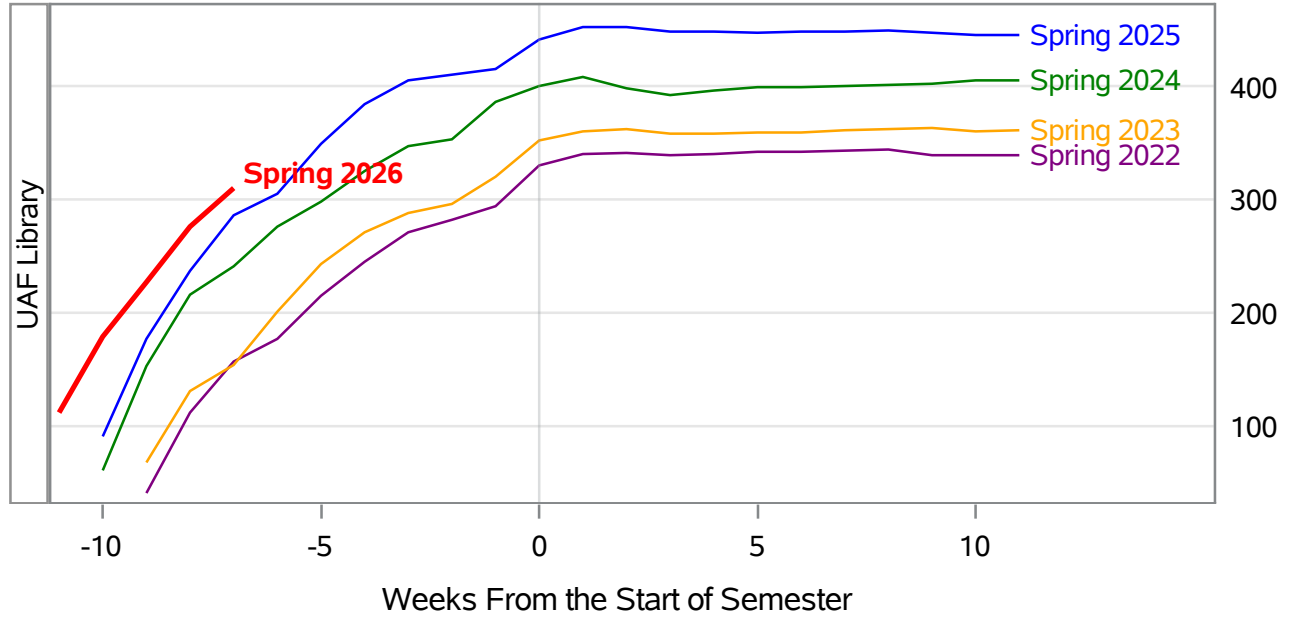

**University of Alaska Fairbanks - Early Semester Report
Student Credit Hours Generated by Registration Week
Spring 2022 - Spring 2026**

*In November 2024, the University of Alaska Board of Regents approved the merging of the UAF Interior Alaska Campus with UAF Community and Technical College (CTC). This transition is evident in the data for spring 2025. Interior Alaska Campus student credit hours have been included under CTC for spring 2025 and prior years.