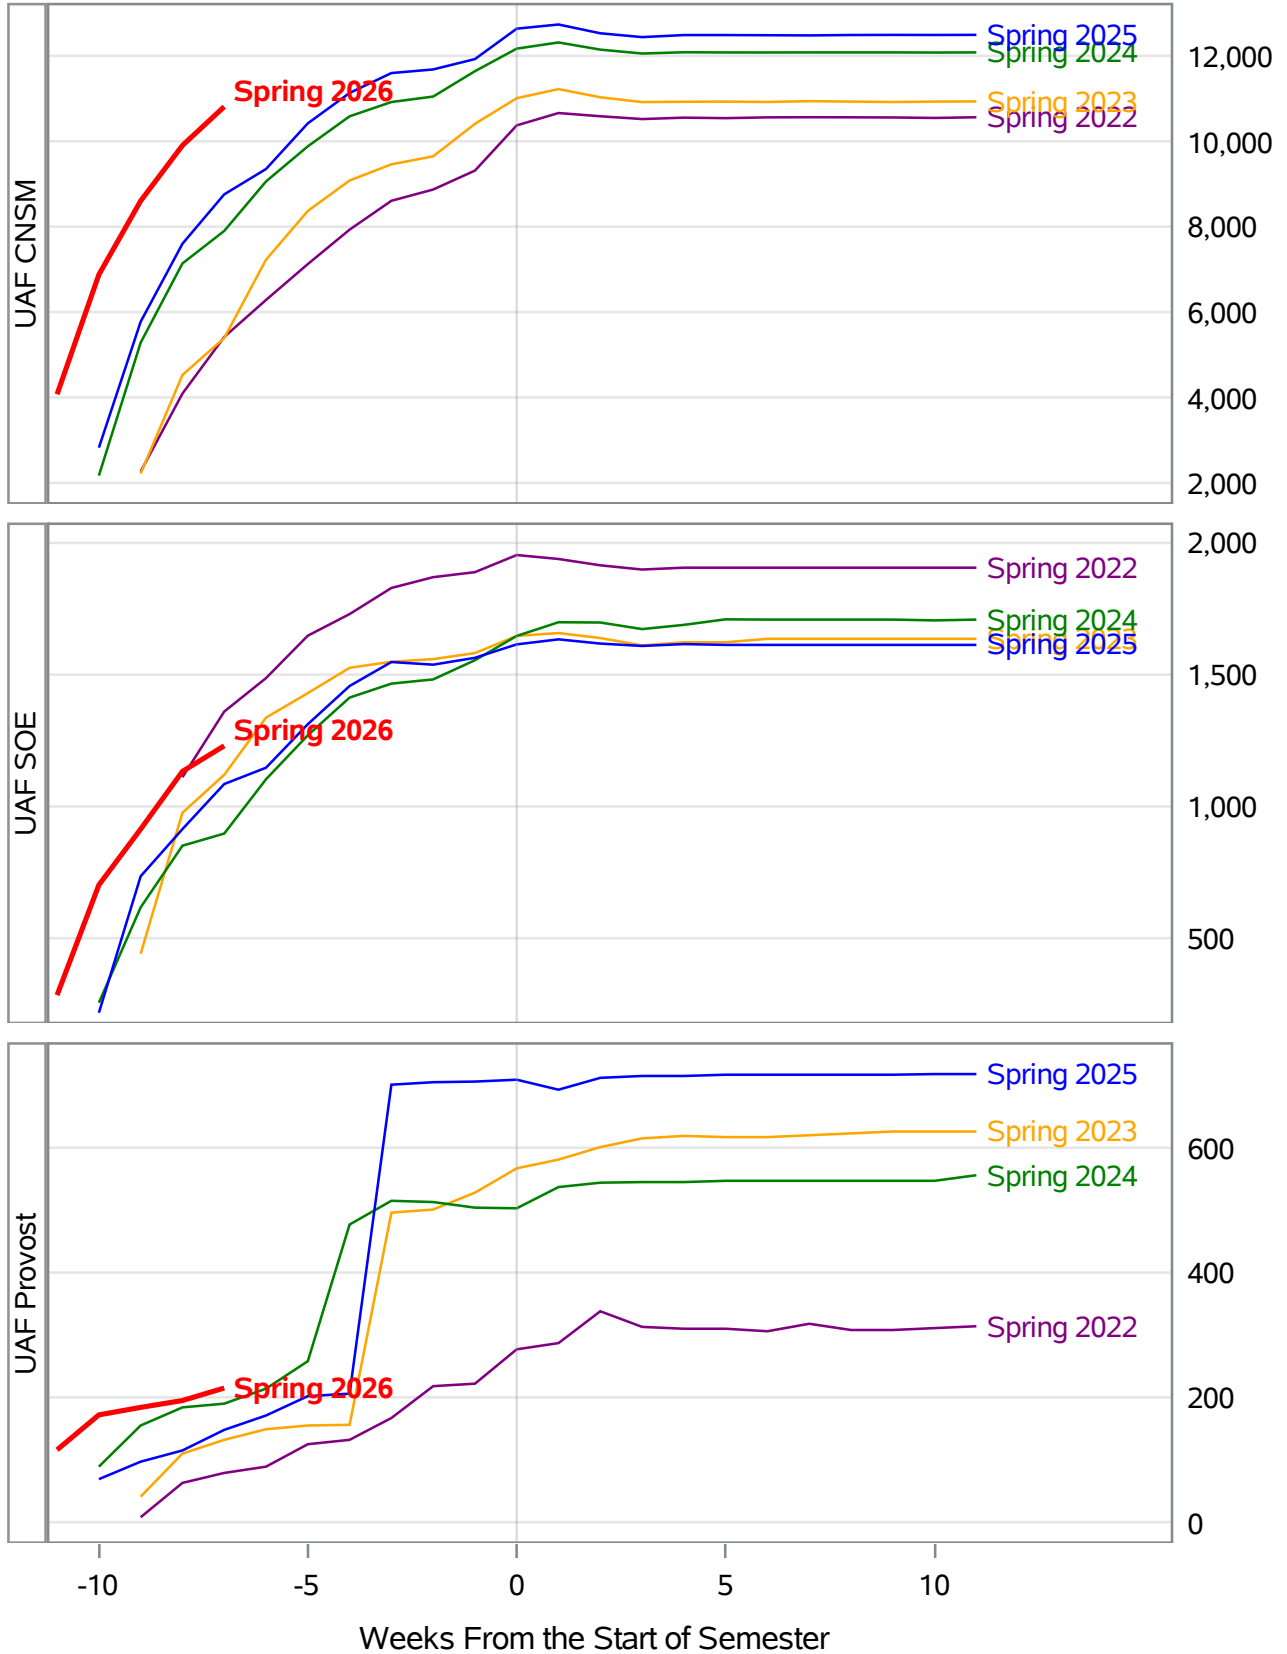

**University of Alaska Fairbanks - Early Semester Report
Student Credit Hours Generated by Registration Week
Spring 2022 - Spring 2026**

*In November 2024, the University of Alaska Board of Regents approved the merging of the UAF Interior Alaska Campus with UAF Community and Technical College (CTC). This transition is evident in the data for spring 2025. Interior Alaska Campus student credit hours have been included under CTC for spring 2025 and prior years.