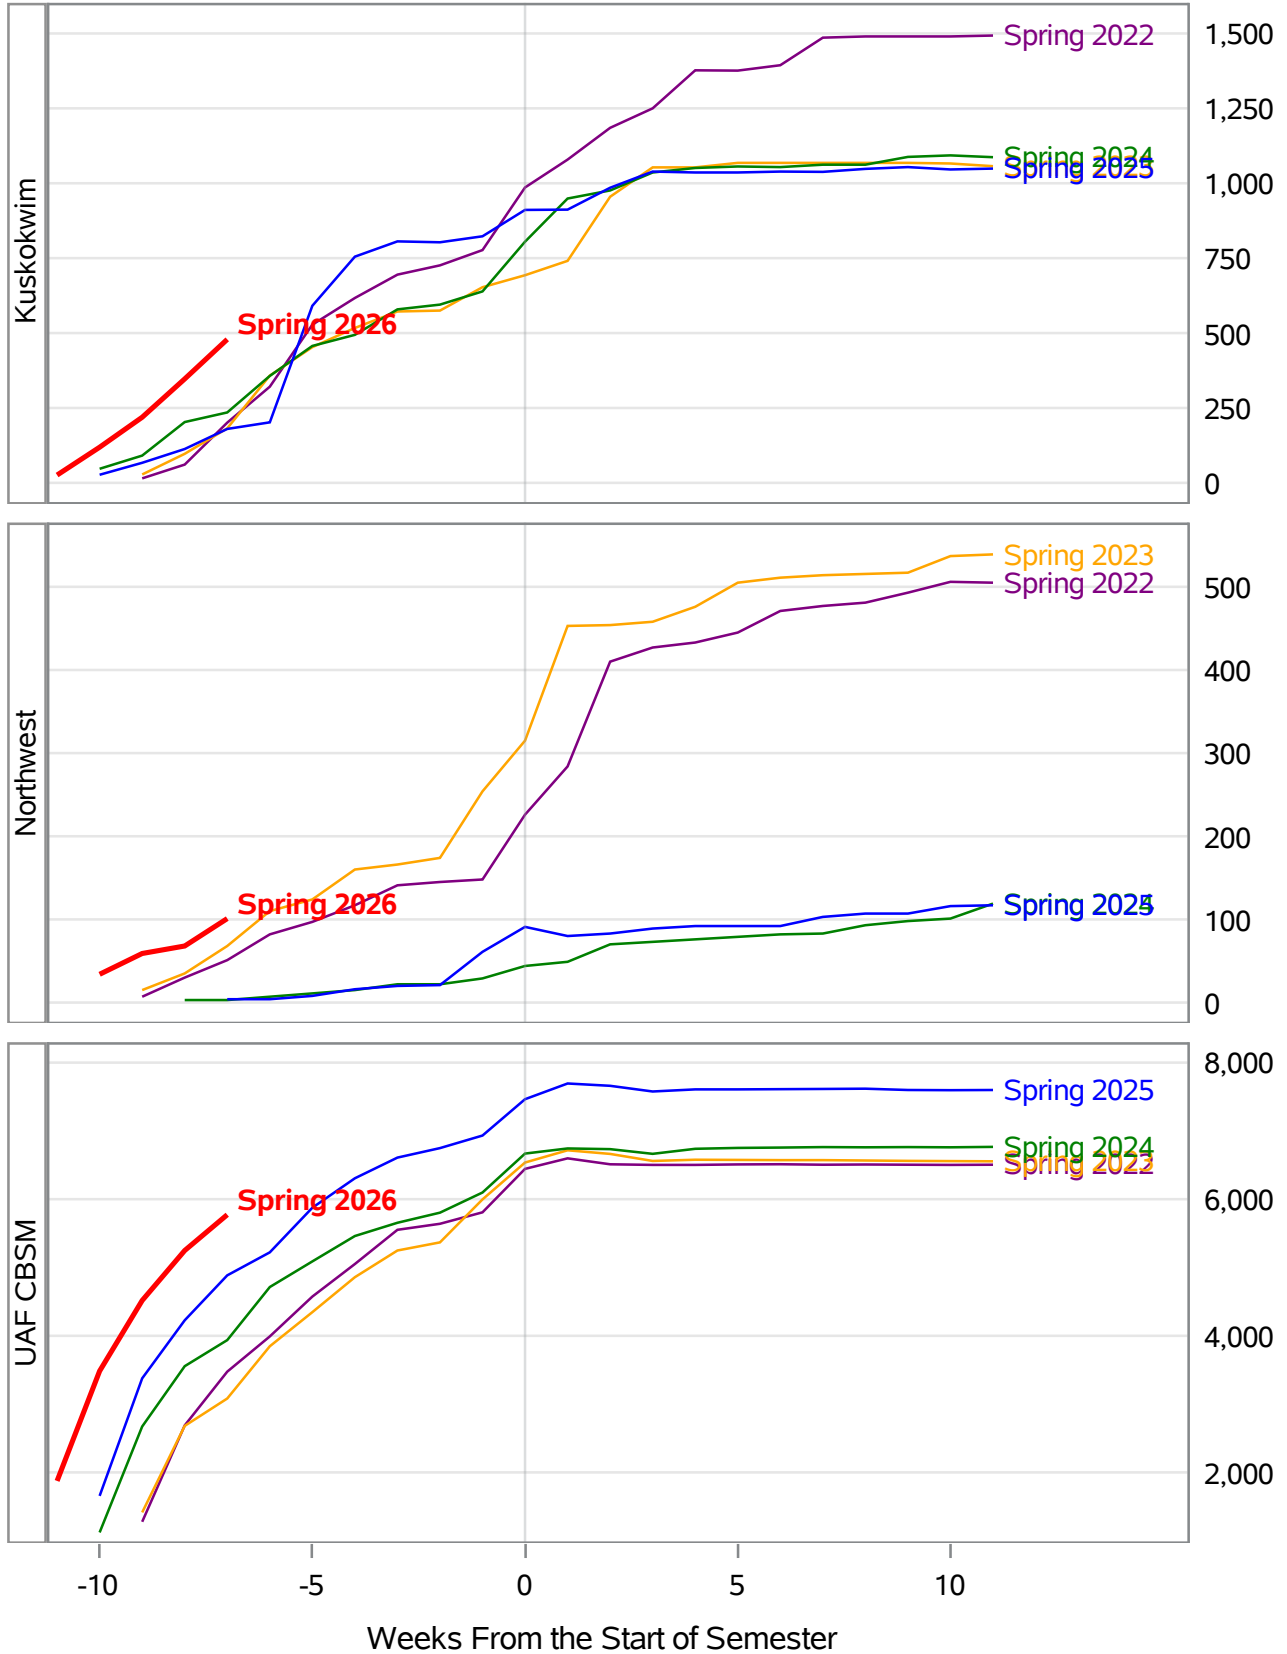

**University of Alaska Fairbanks - Early Semester Report
 Student Credit Hours Generated by Registration Week
 Spring 2022 - Spring 2026**

Weeks From the Start of Semester

*In November 2024, the University of Alaska Board of Regents approved the merging of the UAF Interior Alaska Campus with UAF Community and Technical College (CTC). This transition is evident in the data for spring 2025. Interior Alaska Campus student credit hours have been included under CTC for spring 2025 and prior years.

**University of Alaska Fairbanks - Early Semester Report
 Student Credit Hours Generated by Registration Week
 Spring 2022 - Spring 2026**

*In November 2024, the University of Alaska Board of Regents approved the merging of the UAF Interior Alaska Campus with UAF Community and Technical College (CTC). This transition is evident in the data for spring 2025. Interior Alaska Campus student credit hours have been included under CTC for spring 2025 and prior years.