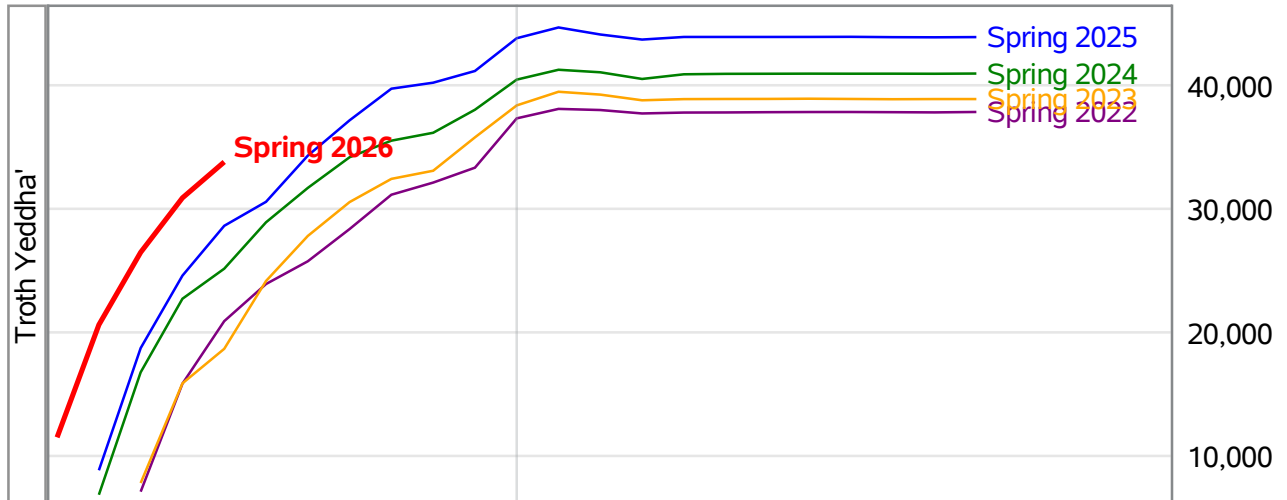

**University of Alaska Fairbanks - Early Semester Report
 Student Credit Hours Generated by Registration Week
 Spring 2022 - Spring 2026**

Weeks From the Start of Semester

*In November 2024, the University of Alaska Board of Regents approved the merging of the UAF Interior Alaska Campus with UAF Community and Technical College (CTC). This transition is evident in the data for spring 2025. Interior Alaska Campus student credit hours have been included under CTC for spring 2025 and prior years.

**University of Alaska Fairbanks - Early Semester Report
 Student Credit Hours Generated by Registration Week
 Spring 2022 - Spring 2026**

*In November 2024, the University of Alaska Board of Regents approved the merging of the UAF Interior Alaska Campus with UAF Community and Technical College (CTC). This transition is evident in the data for spring 2025. Interior Alaska Campus student credit hours have been included under CTC for spring 2025 and prior years.