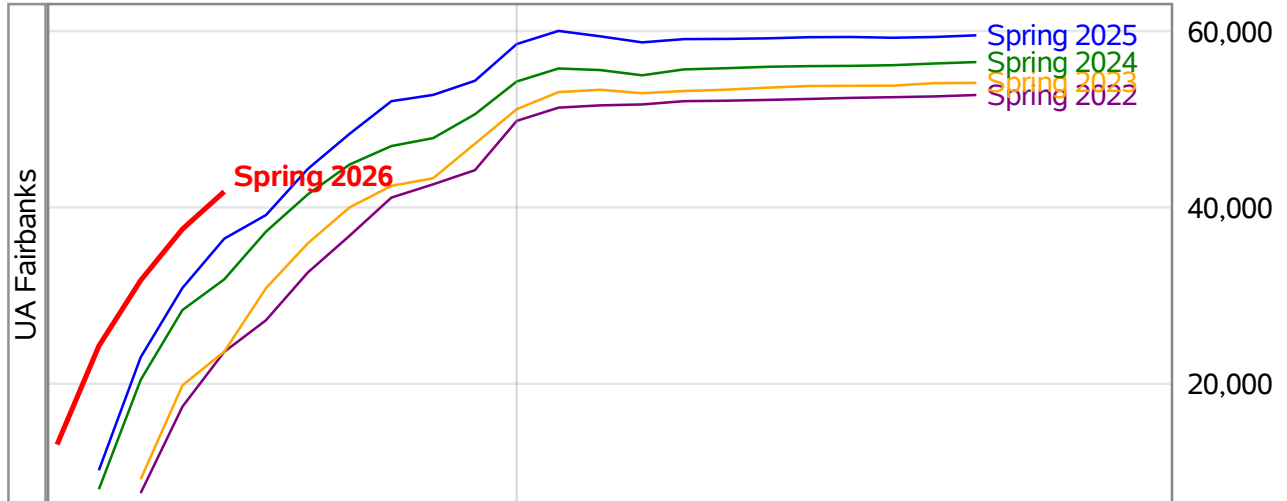

**University of Alaska Fairbanks - Early Semester Report
 Student Credit Hours Generated by Registration Week
 Spring 2022 - Spring 2026**

Weeks From the Start of Semester

*In November 2024, the University of Alaska Board of Regents approved the merging of the UAF Interior Alaska Campus with UAF Community and Technical College (CTC). This transition is evident in the data for spring 2025. Interior Alaska Campus student credit hours have been included under CTC for spring 2025 and prior years.

**University of Alaska Fairbanks - Early Semester Report
 Student Credit Hours Generated by Registration Week
 Spring 2022 - Spring 2026**

*In November 2024, the University of Alaska Board of Regents approved the merging of the UAF Interior Alaska Campus with UAF Community and Technical College (CTC). This transition is evident in the data for spring 2025. Interior Alaska Campus student credit hours have been included under CTC for spring 2025 and prior years.