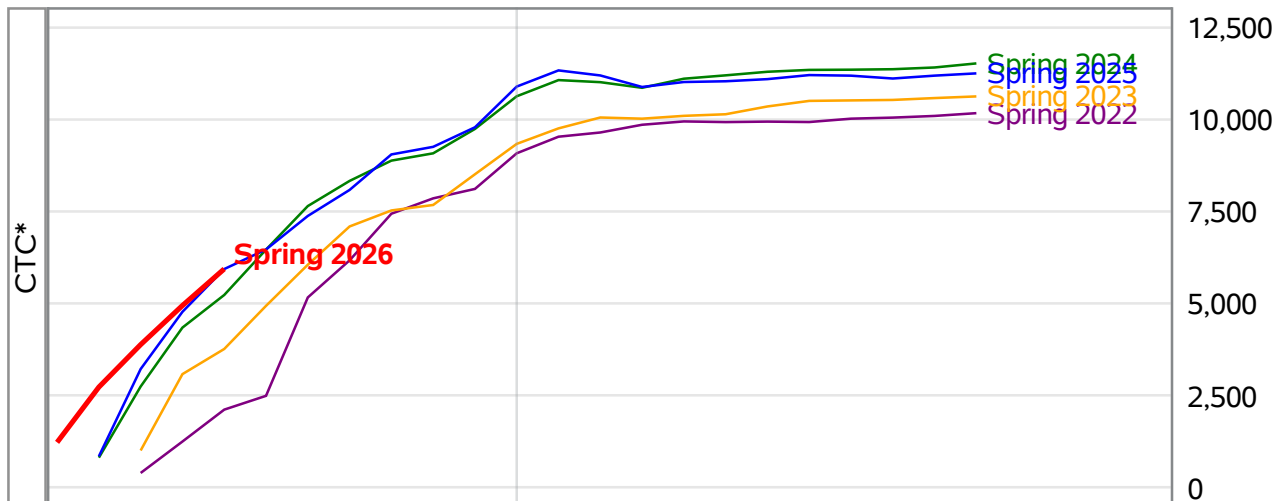

**University of Alaska Fairbanks - Early Semester Report
 Student Credit Hours Generated by Registration Week
 Spring 2022 - Spring 2026**

Weeks From the Start of Semester

*In November 2024, the University of Alaska Board of Regents approved the merging of the UAF Interior Alaska Campus with UAF Community and Technical College (CTC). This transition is evident in the data for spring 2025. Interior Alaska Campus student credit hours have been included under CTC for spring 2025 and prior years.

**University of Alaska Fairbanks - Early Semester Report
 Student Credit Hours Generated by Registration Week
 Spring 2022 - Spring 2026**

*In November 2024, the University of Alaska Board of Regents approved the merging of the UAF Interior Alaska Campus with UAF Community and Technical College (CTC). This transition is evident in the data for spring 2025. Interior Alaska Campus student credit hours have been included under CTC for spring 2025 and prior years.