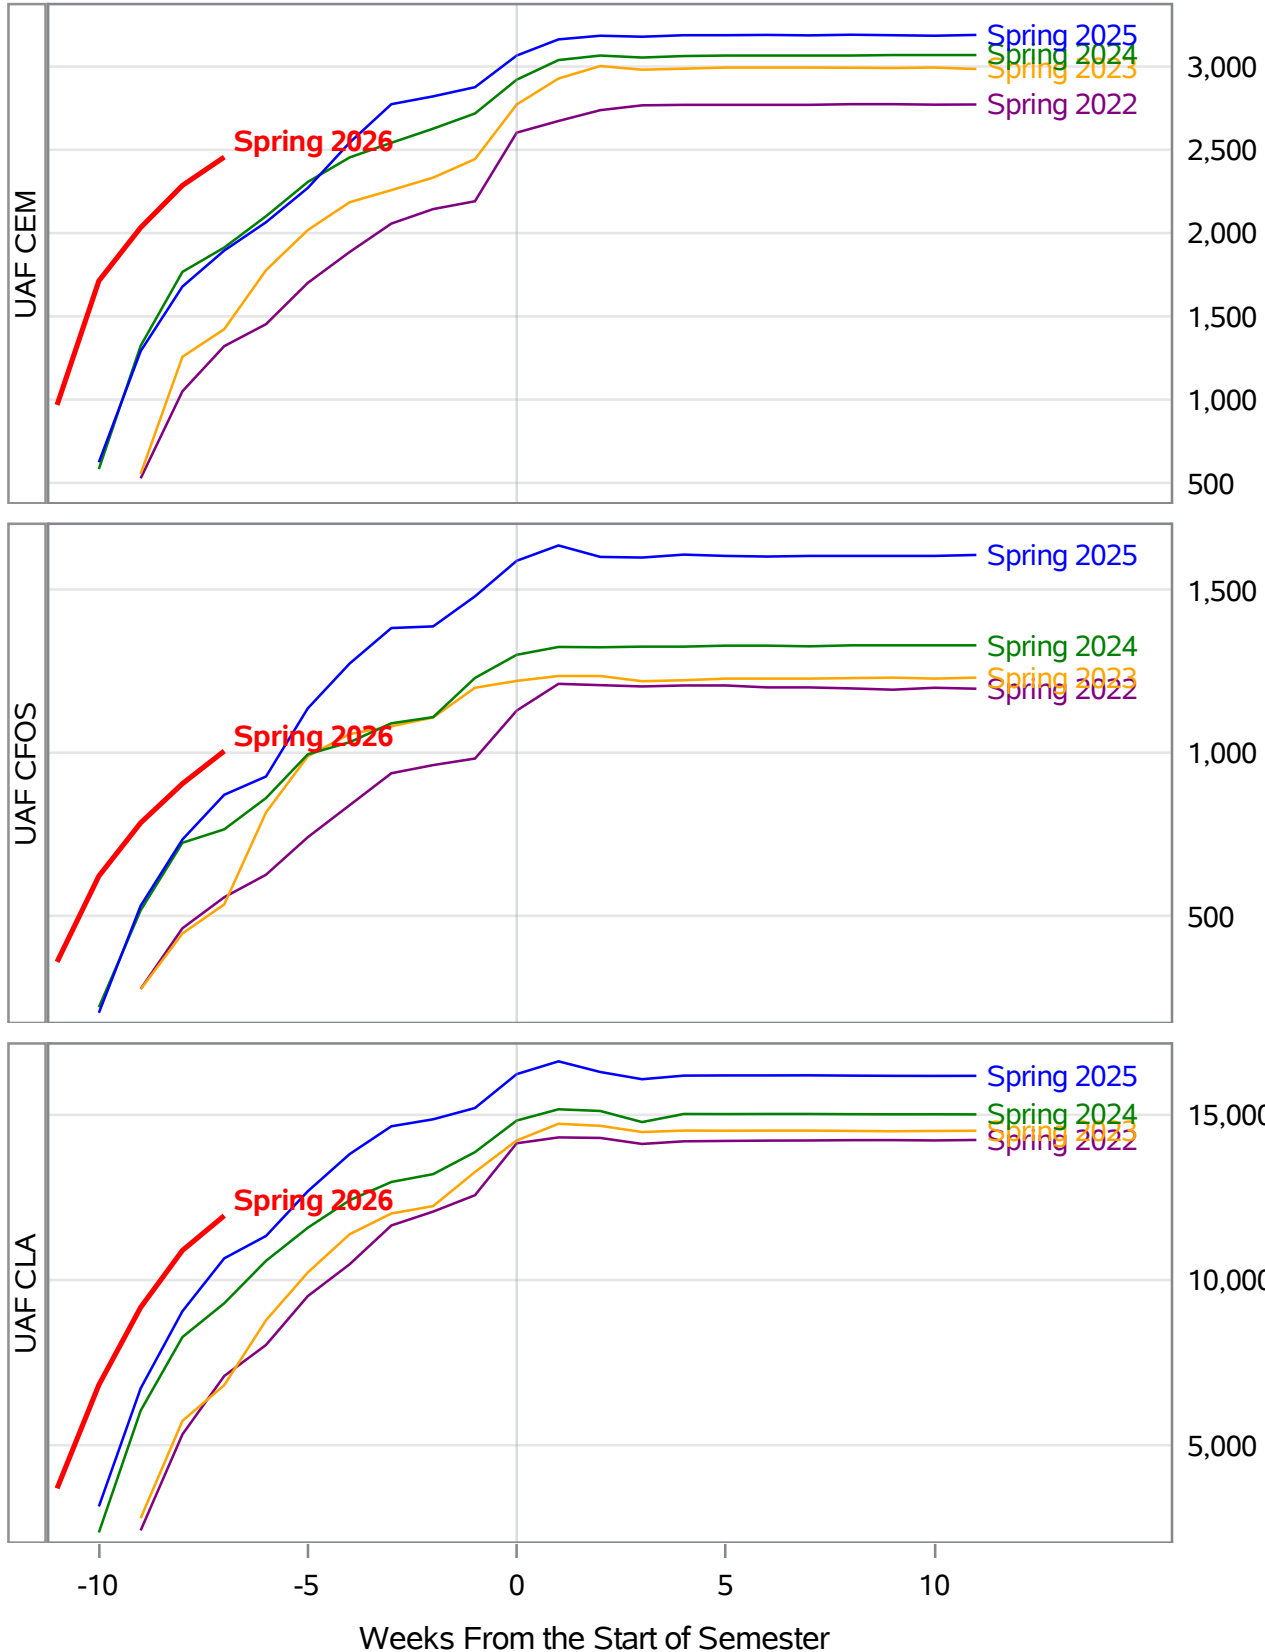

**University of Alaska Fairbanks - Early Semester Report
Student Credit Hours Generated by Registration Week
Spring 2022 - Spring 2026**

*In November 2024, the University of Alaska Board of Regents approved the merging of the UAF Interior Alaska Campus with UAF Community and Technical College (CTC). This transition is evident in the data for spring 2025. Interior Alaska Campus student credit hours have been included under CTC for spring 2025 and prior years.