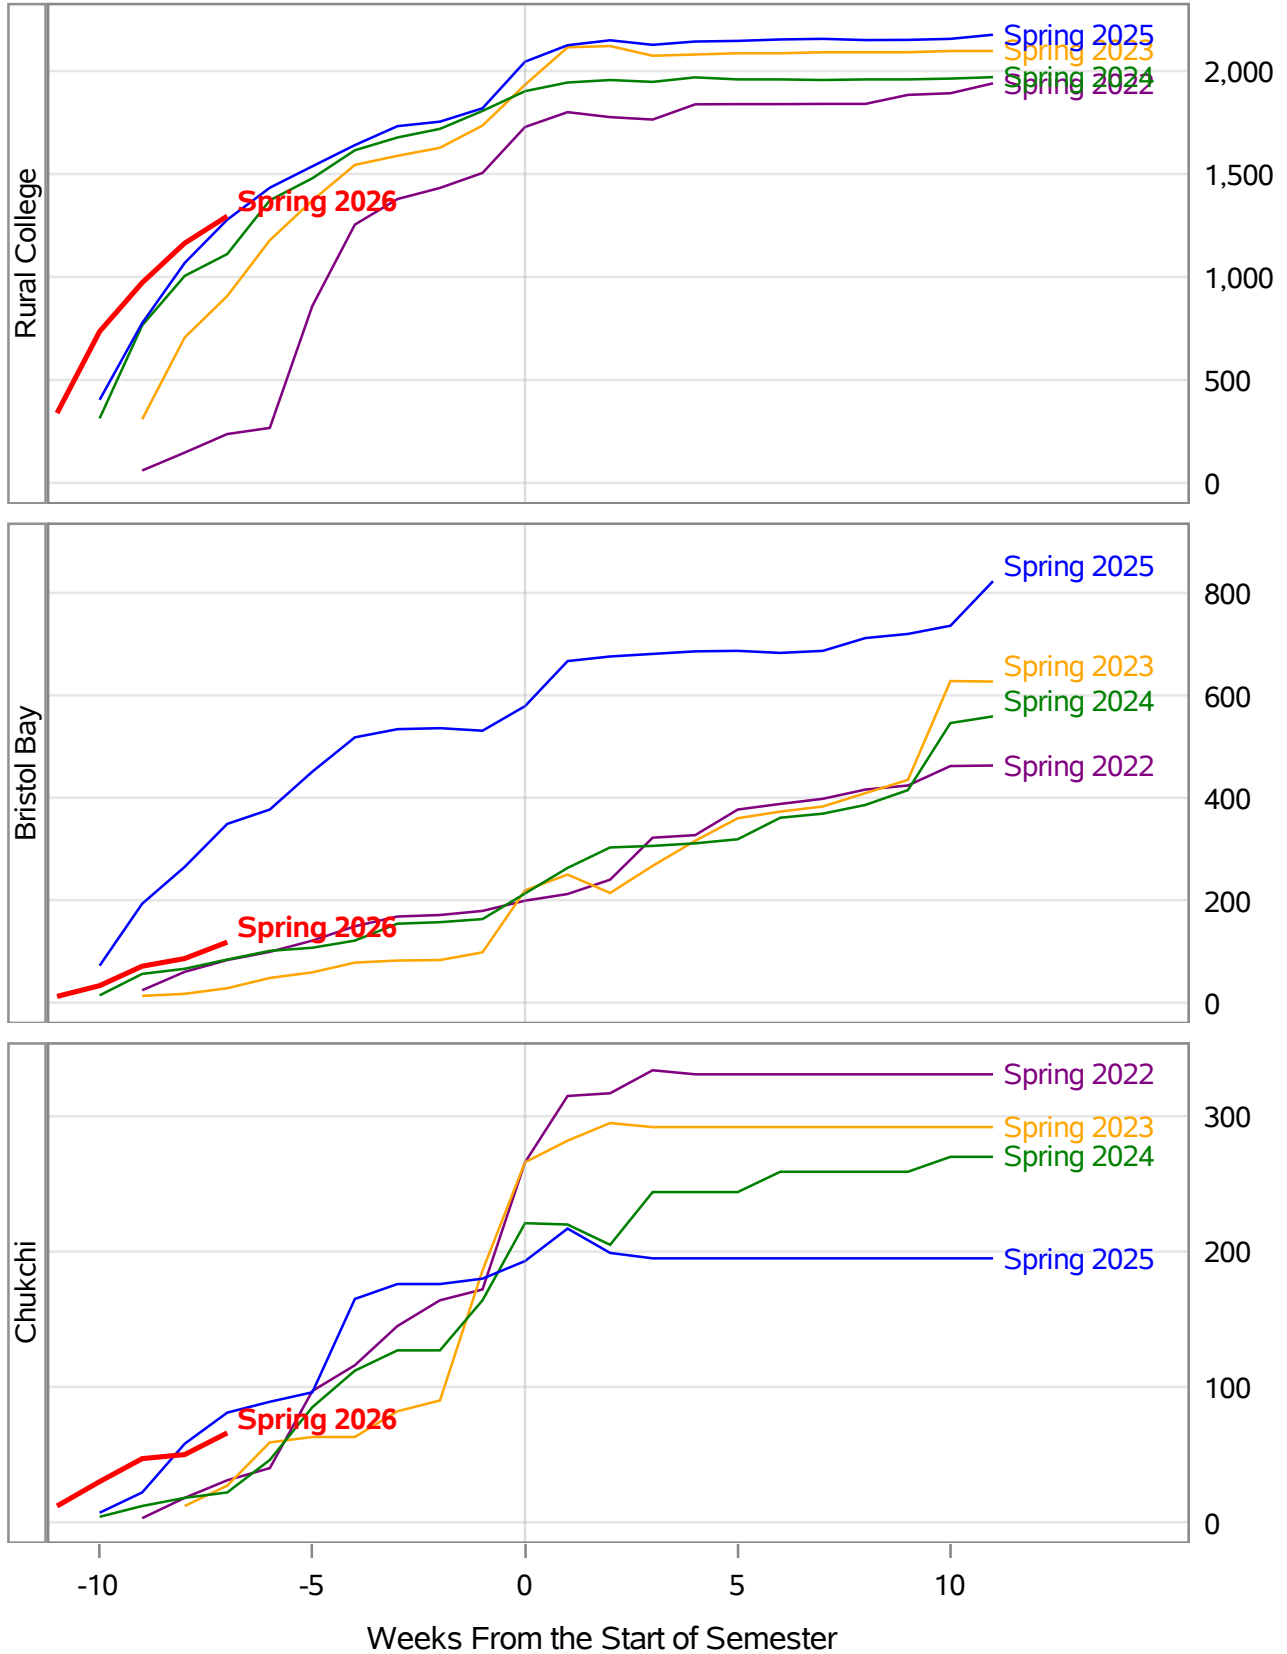

**University of Alaska Fairbanks - Early Semester Report
 Student Credit Hours Generated by Registration Week
 Spring 2022 - Spring 2026**

Weeks From the Start of Semester

*In November 2024, the University of Alaska Board of Regents approved the merging of the UAF Interior Alaska Campus with UAF Community and Technical College (CTC). This transition is evident in the data for spring 2025. Interior Alaska Campus student credit hours have been included under CTC for spring 2025 and prior years.

**University of Alaska Fairbanks - Early Semester Report
 Student Credit Hours Generated by Registration Week
 Spring 2022 - Spring 2026**

*In November 2024, the University of Alaska Board of Regents approved the merging of the UAF Interior Alaska Campus with UAF Community and Technical College (CTC). This transition is evident in the data for spring 2025. Interior Alaska Campus student credit hours have been included under CTC for spring 2025 and prior years.