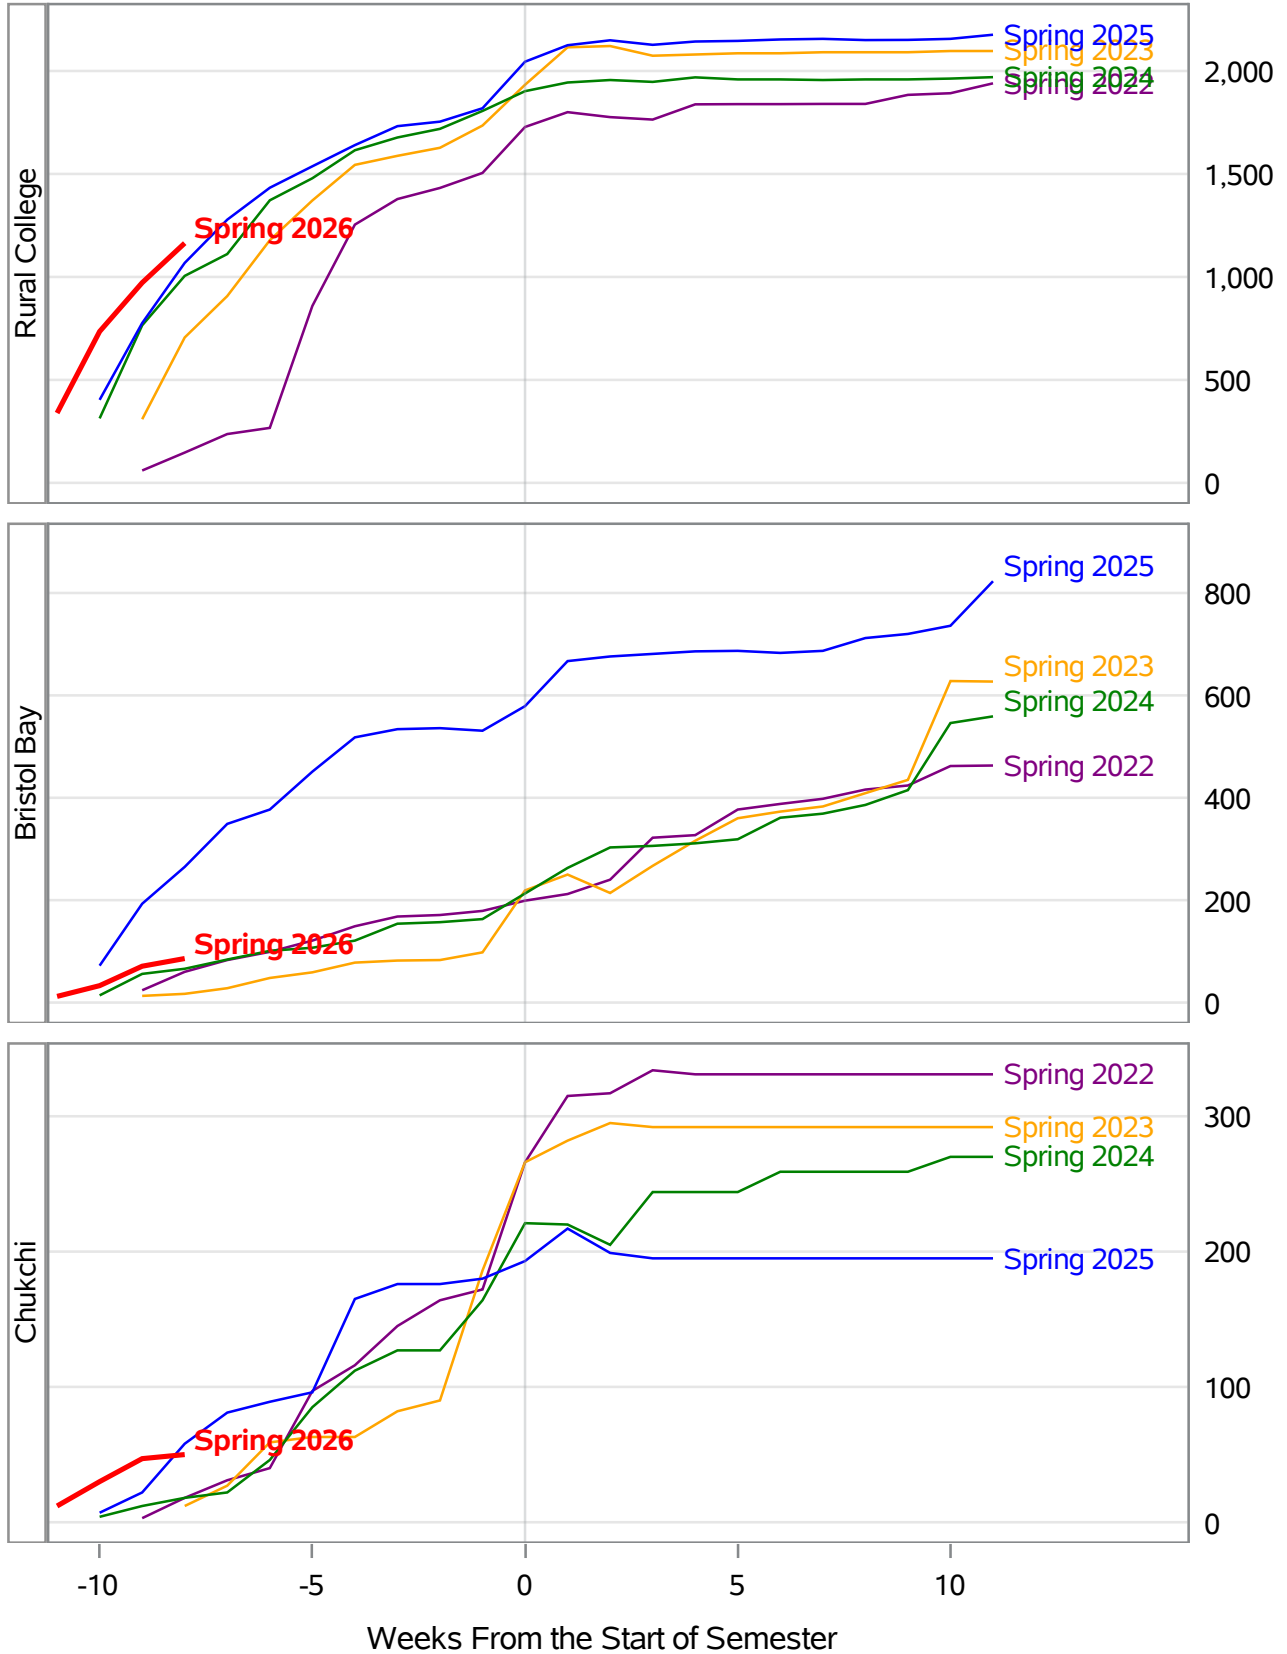

**University of Alaska Fairbanks - Early Semester Report  
 Student Credit Hours Generated by Registration Week  
 Spring 2022 - Spring 2026**

\*In November 2024, the University of Alaska Board of Regents approved the merging of the UAF Interior Alaska Campus with UAF Community and Technical College (CTC). This transition is evident in the data for spring 2025. Interior Alaska Campus student credit hours have been included under CTC for spring 2025 and prior years.