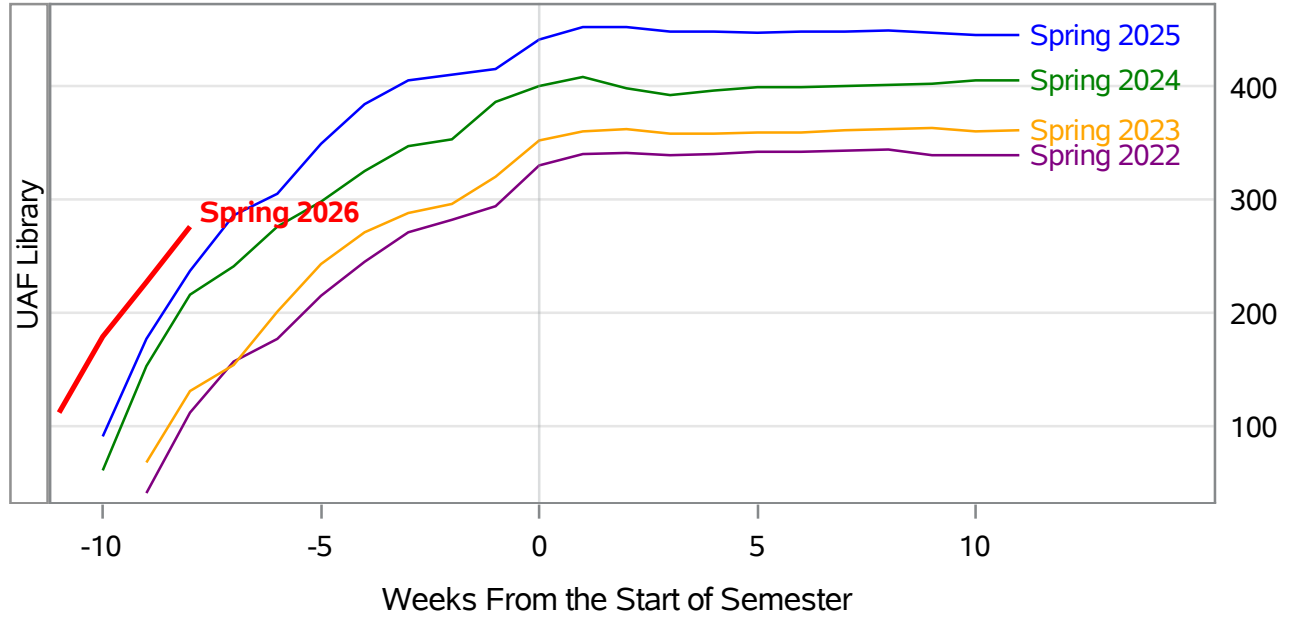

**University of Alaska Fairbanks - Early Semester Report
Student Credit Hours Generated by Registration Week
Spring 2022 - Spring 2026**

*In November 2024, the University of Alaska Board of Regents approved the merging of the UAF Interior Alaska Campus with UAF Community and Technical College (CTC). This transition is evident in the data for spring 2025. Interior Alaska Campus student credit hours have been included under CTC for spring 2025 and prior years.