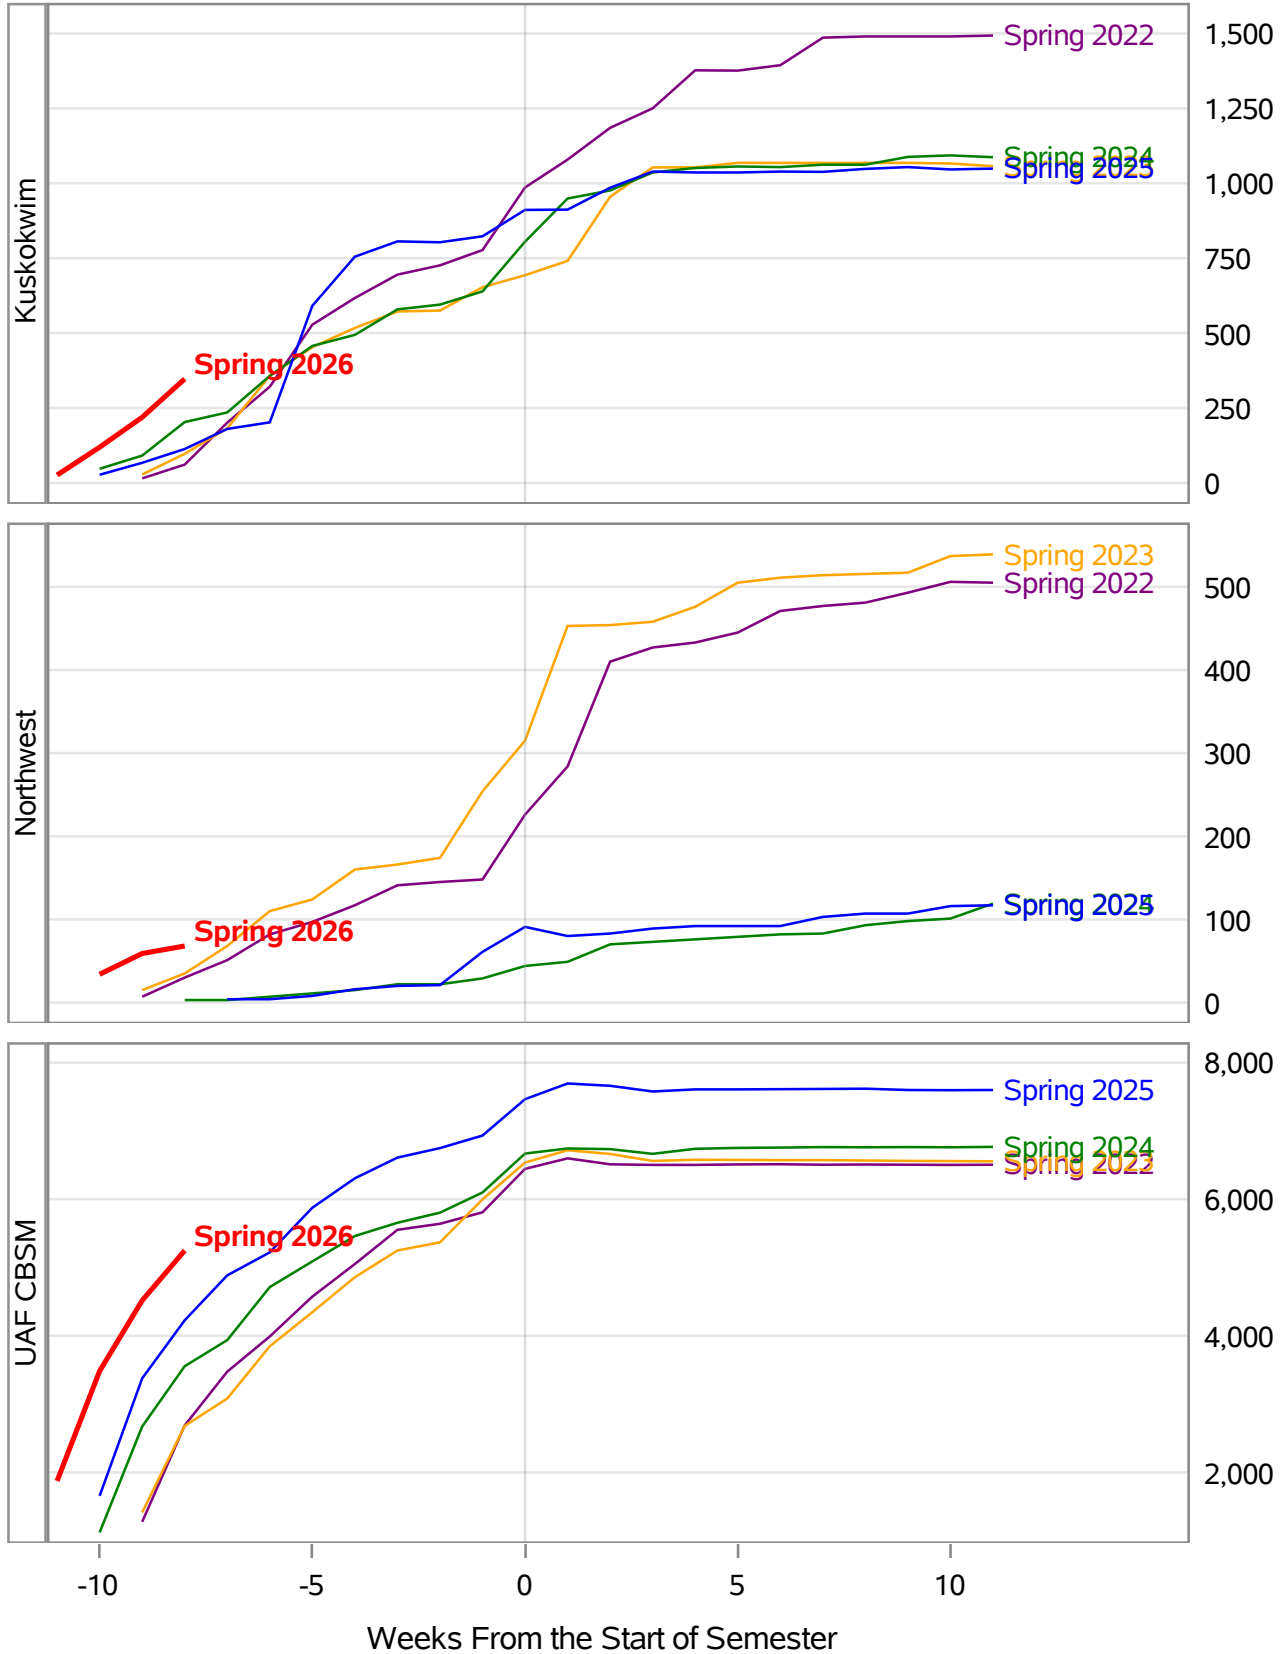

**University of Alaska Fairbanks - Early Semester Report  
 Student Credit Hours Generated by Registration Week  
 Spring 2022 - Spring 2026**

\*In November 2024, the University of Alaska Board of Regents approved the merging of the UAF Interior Alaska Campus with UAF Community and Technical College (CTC). This transition is evident in the data for spring 2025. Interior Alaska Campus student credit hours have been included under CTC for spring 2025 and prior years.