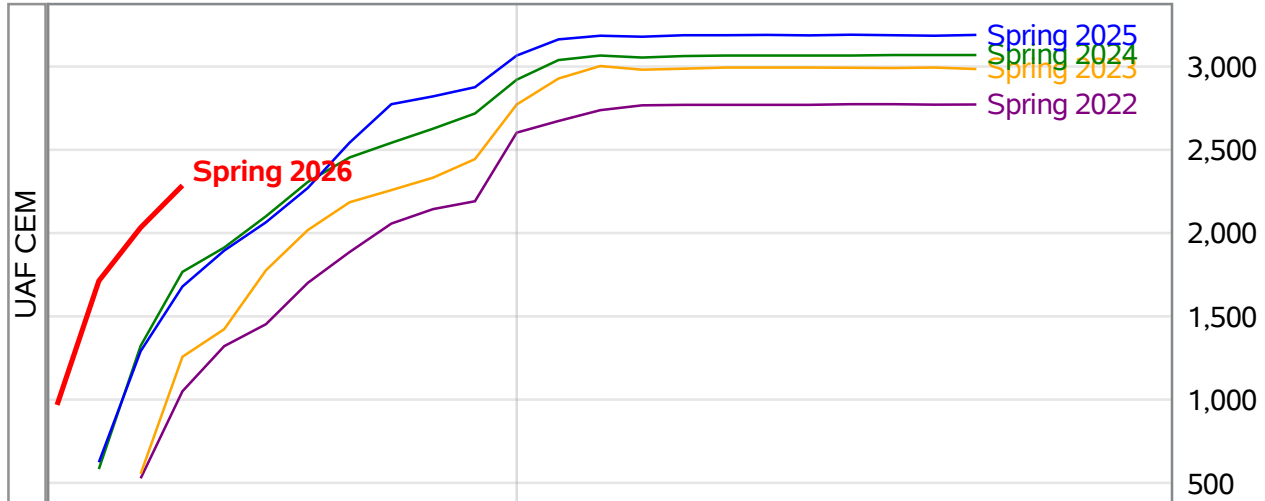

**University of Alaska Fairbanks - Early Semester Report  
 Student Credit Hours Generated by Registration Week  
 Spring 2022 - Spring 2026**

\*In November 2024, the University of Alaska Board of Regents approved the merging of the UAF Interior Alaska Campus with UAF Community and Technical College (CTC). This transition is evident in the data for spring 2025. Interior Alaska Campus student credit hours have been included under CTC for spring 2025 and prior years.

**University of Alaska Fairbanks - Early Semester Report  
 Student Credit Hours Generated by Registration Week  
 Spring 2022 - Spring 2026**

Weeks From the Start of Semester

\*In November 2024, the University of Alaska Board of Regents approved the merging of the UAF Interior Alaska Campus with UAF Community and Technical College (CTC). This transition is evident in the data for spring 2025. Interior Alaska Campus student credit hours have been included under CTC for spring 2025 and prior years.