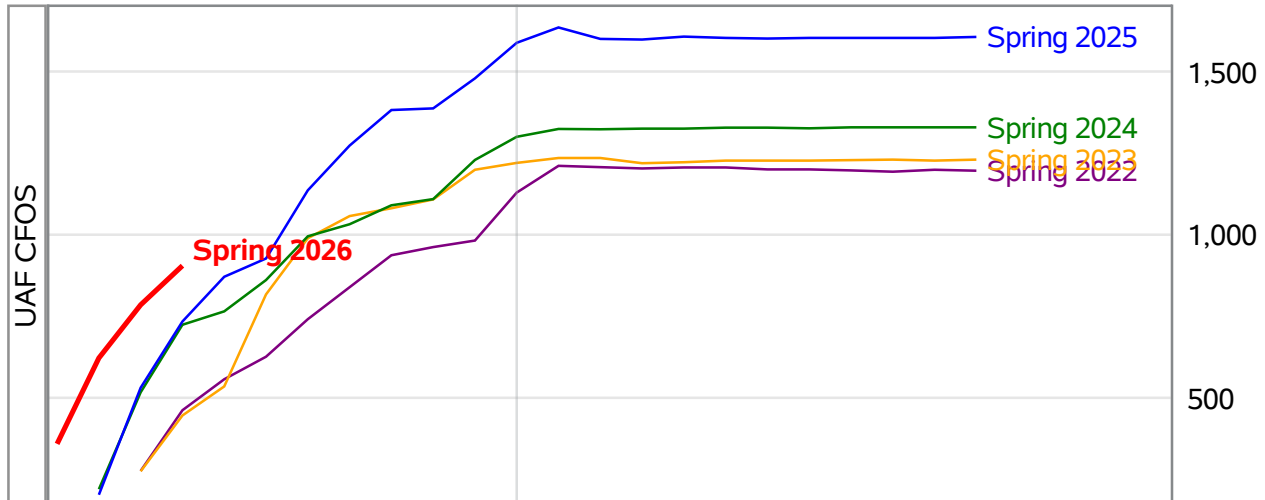

**University of Alaska Fairbanks - Early Semester Report
Student Credit Hours Generated by Registration Week
Spring 2022 - Spring 2026**

Weeks From the Start of Semester

*In November 2024, the University of Alaska Board of Regents approved the merging of the UAF Interior Alaska Campus with UAF Community and Technical College (CTC). This transition is evident in the data for spring 2025. Interior Alaska Campus student credit hours have been included under CTC for spring 2025 and prior years.