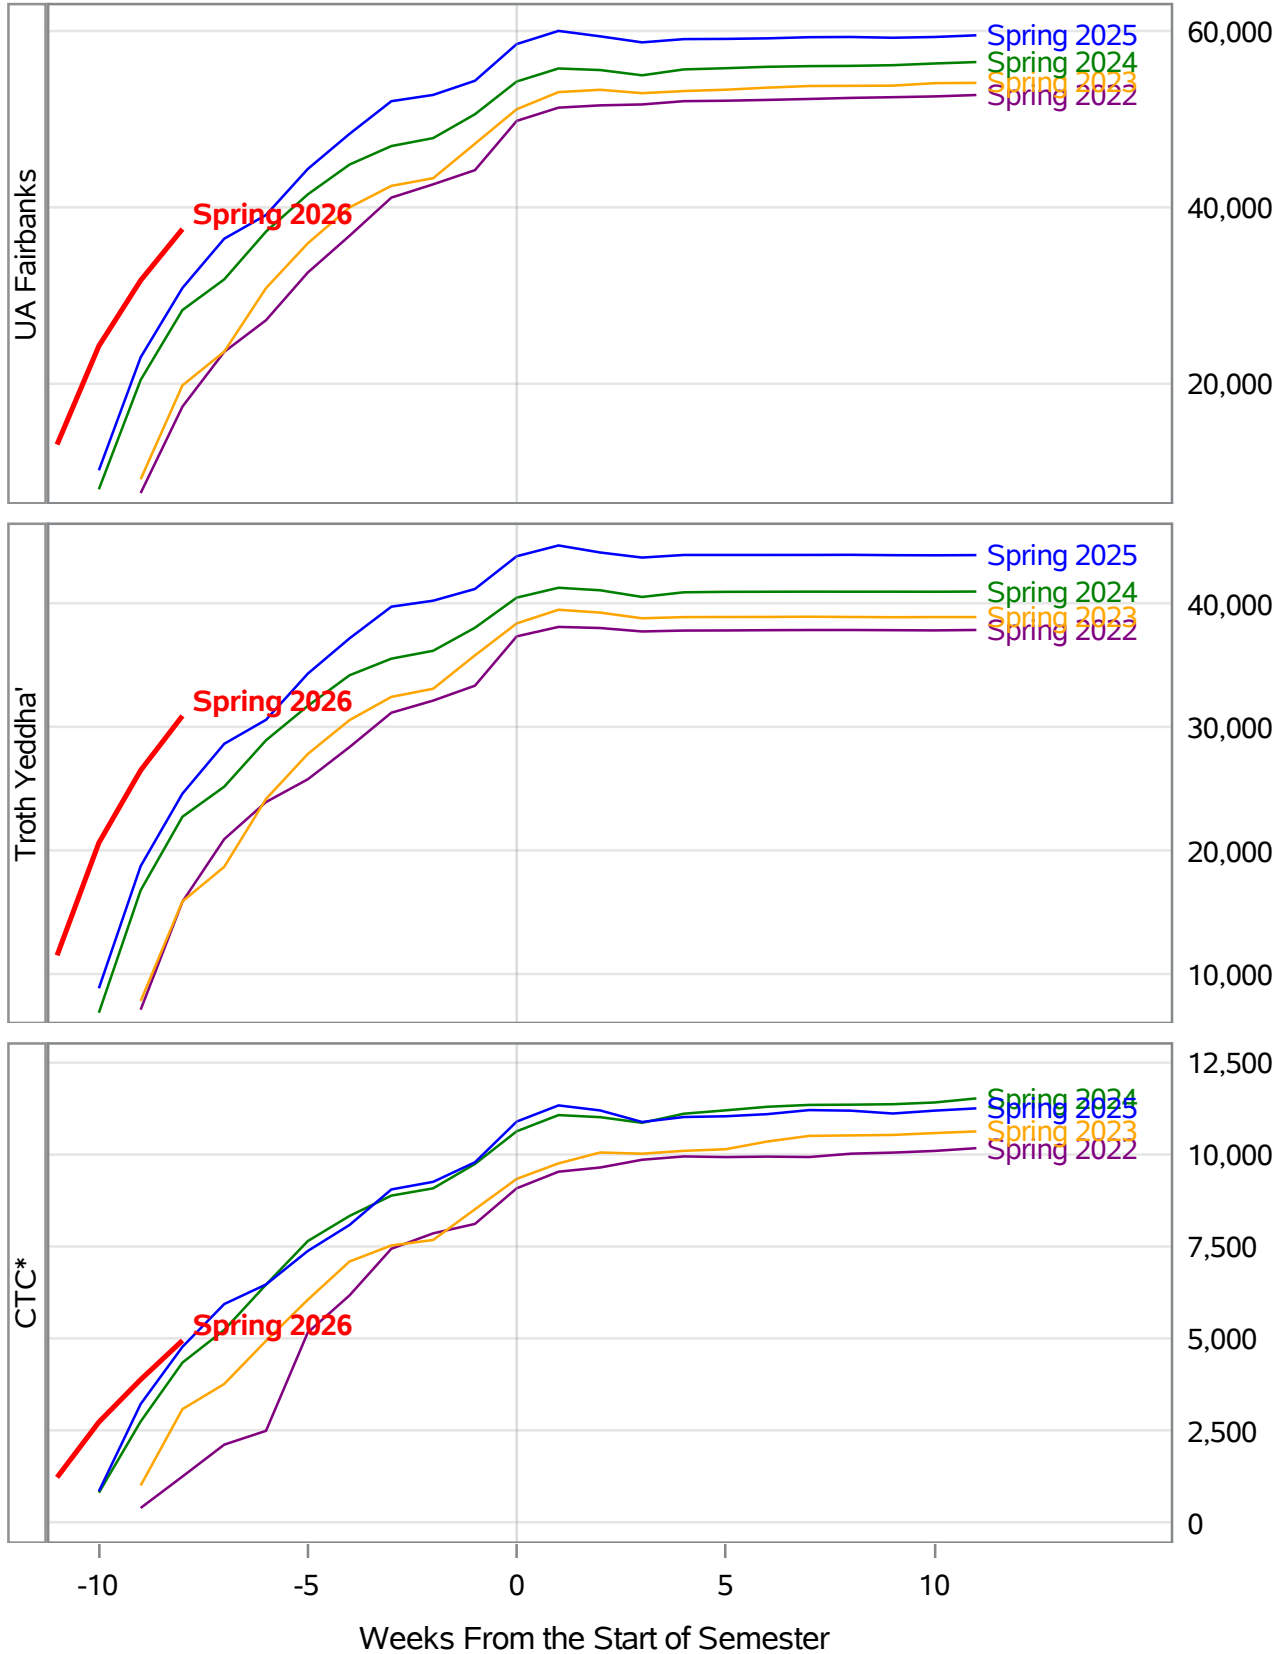

**University of Alaska Fairbanks - Early Semester Report  
 Student Credit Hours Generated by Registration Week  
 Spring 2022 - Spring 2026**

\*In November 2024, the University of Alaska Board of Regents approved the merging of the UAF Interior Alaska Campus with UAF Community and Technical College (CTC). This transition is evident in the data for spring 2025. Interior Alaska Campus student credit hours have been included under CTC for spring 2025 and prior years.

**University of Alaska Fairbanks - Early Semester Report  
 Student Credit Hours Generated by Registration Week  
 Spring 2022 - Spring 2026**

Weeks From the Start of Semester

\*In November 2024, the University of Alaska Board of Regents approved the merging of the UAF Interior Alaska Campus with UAF Community and Technical College (CTC). This transition is evident in the data for spring 2025. Interior Alaska Campus student credit hours have been included under CTC for spring 2025 and prior years.