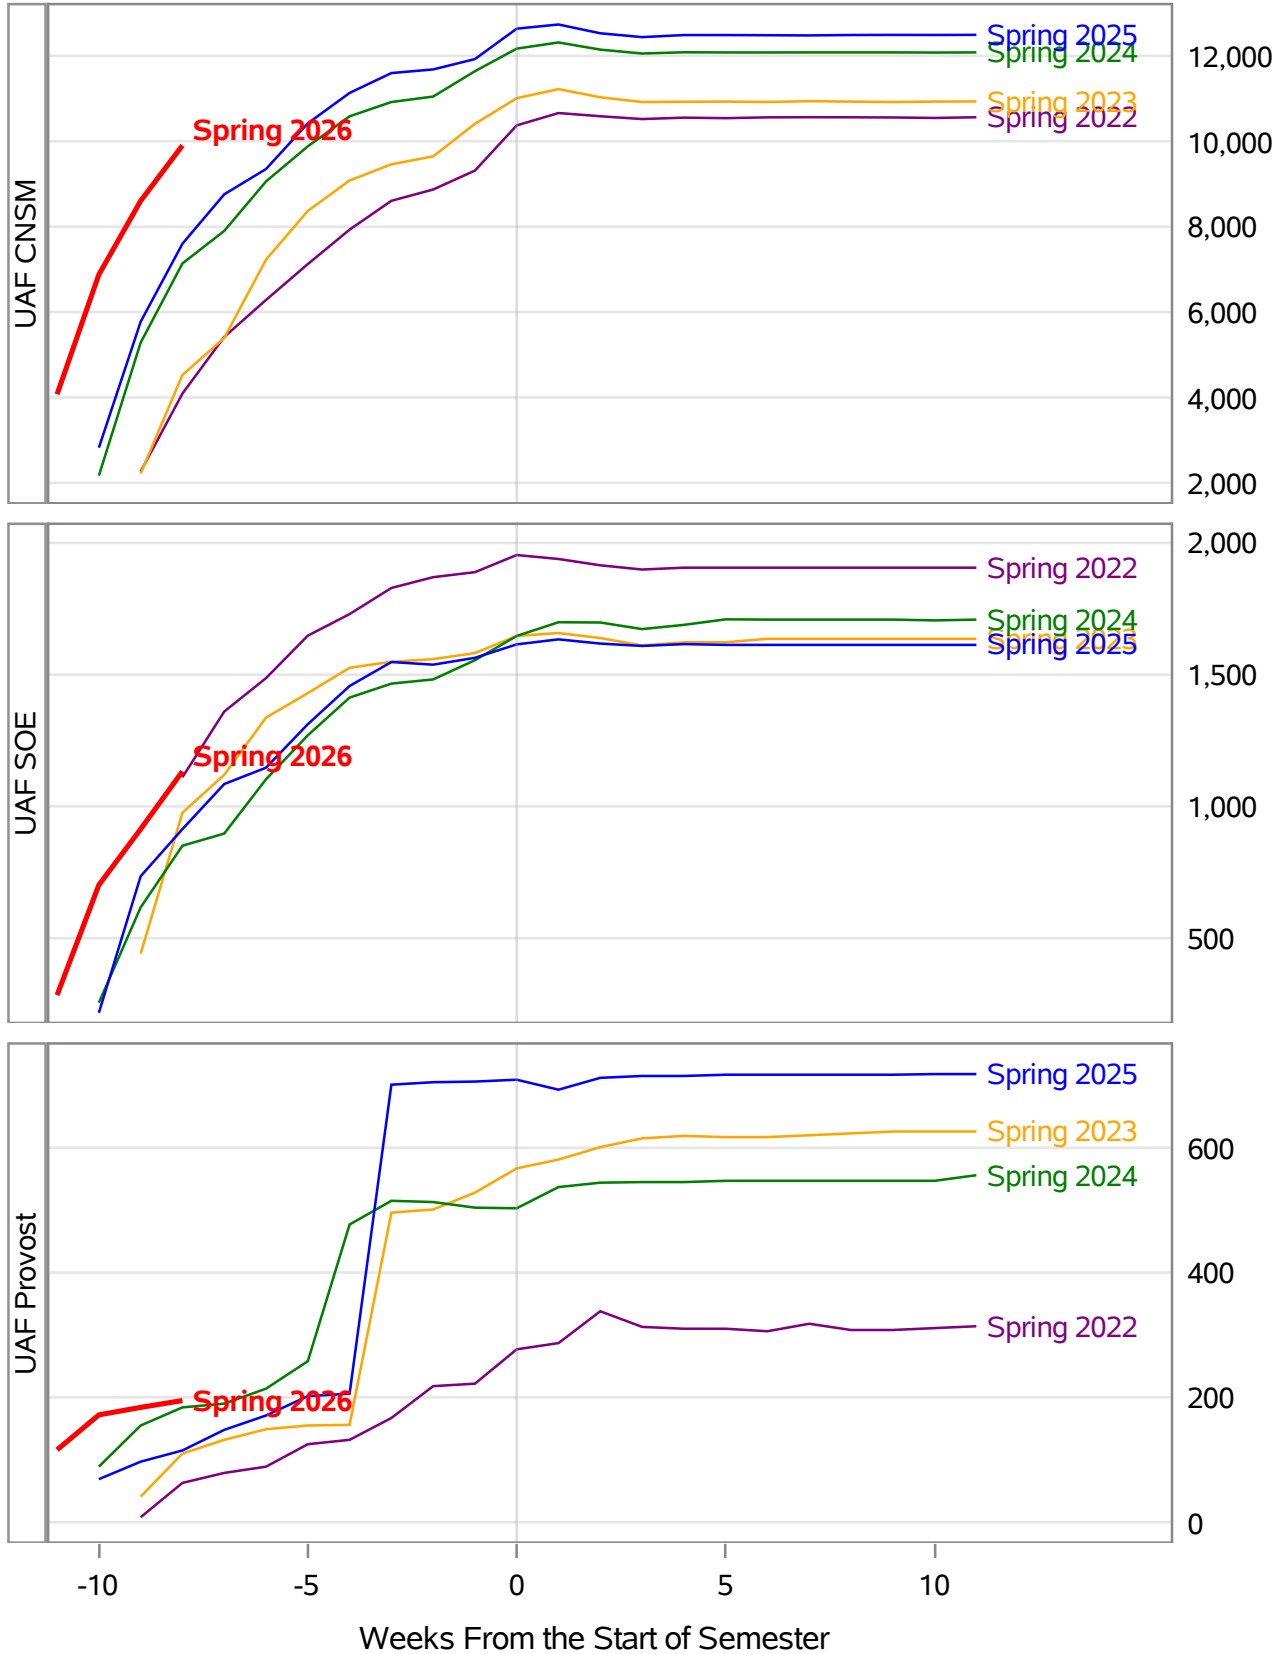

**University of Alaska Fairbanks - Early Semester Report
Student Credit Hours Generated by Registration Week
Spring 2022 - Spring 2026**

*In November 2024, the University of Alaska Board of Regents approved the merging of the UAF Interior Alaska Campus with UAF Community and Technical College (CTC). This transition is evident in the data for spring 2025. Interior Alaska Campus student credit hours have been included under CTC for spring 2025 and prior years.