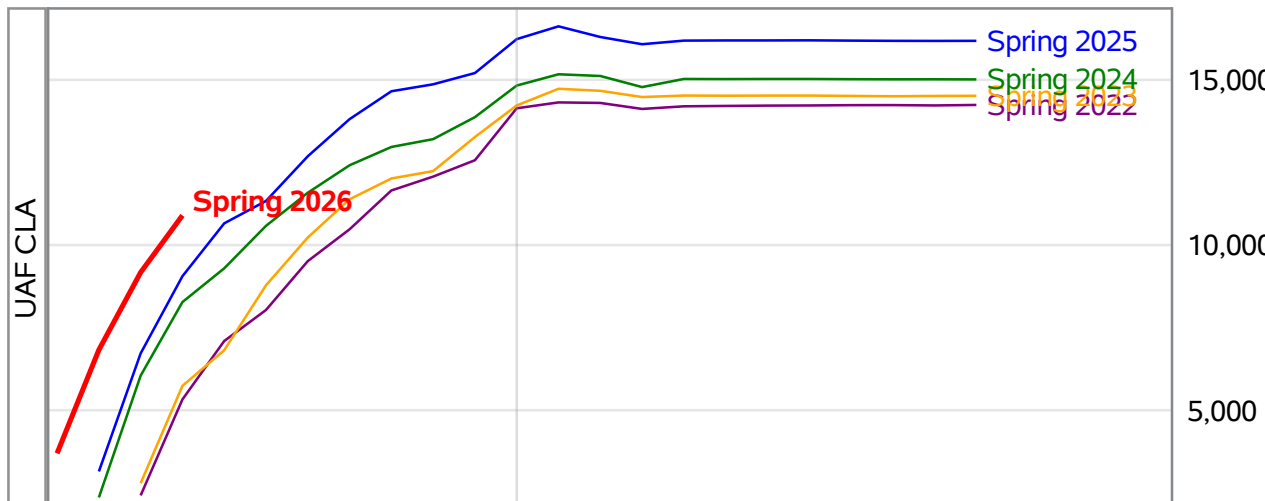

**University of Alaska Fairbanks - Early Semester Report  
 Student Credit Hours Generated by Registration Week  
 Spring 2022 - Spring 2026**

\*In November 2024, the University of Alaska Board of Regents approved the merging of the UAF Interior Alaska Campus with UAF Community and Technical College (CTC). This transition is evident in the data for spring 2025. Interior Alaska Campus student credit hours have been included under CTC for spring 2025 and prior years.

**University of Alaska Fairbanks - Early Semester Report  
 Student Credit Hours Generated by Registration Week  
 Spring 2022 - Spring 2026**

Weeks From the Start of Semester

\*In November 2024, the University of Alaska Board of Regents approved the merging of the UAF Interior Alaska Campus with UAF Community and Technical College (CTC). This transition is evident in the data for spring 2025. Interior Alaska Campus student credit hours have been included under CTC for spring 2025 and prior years.