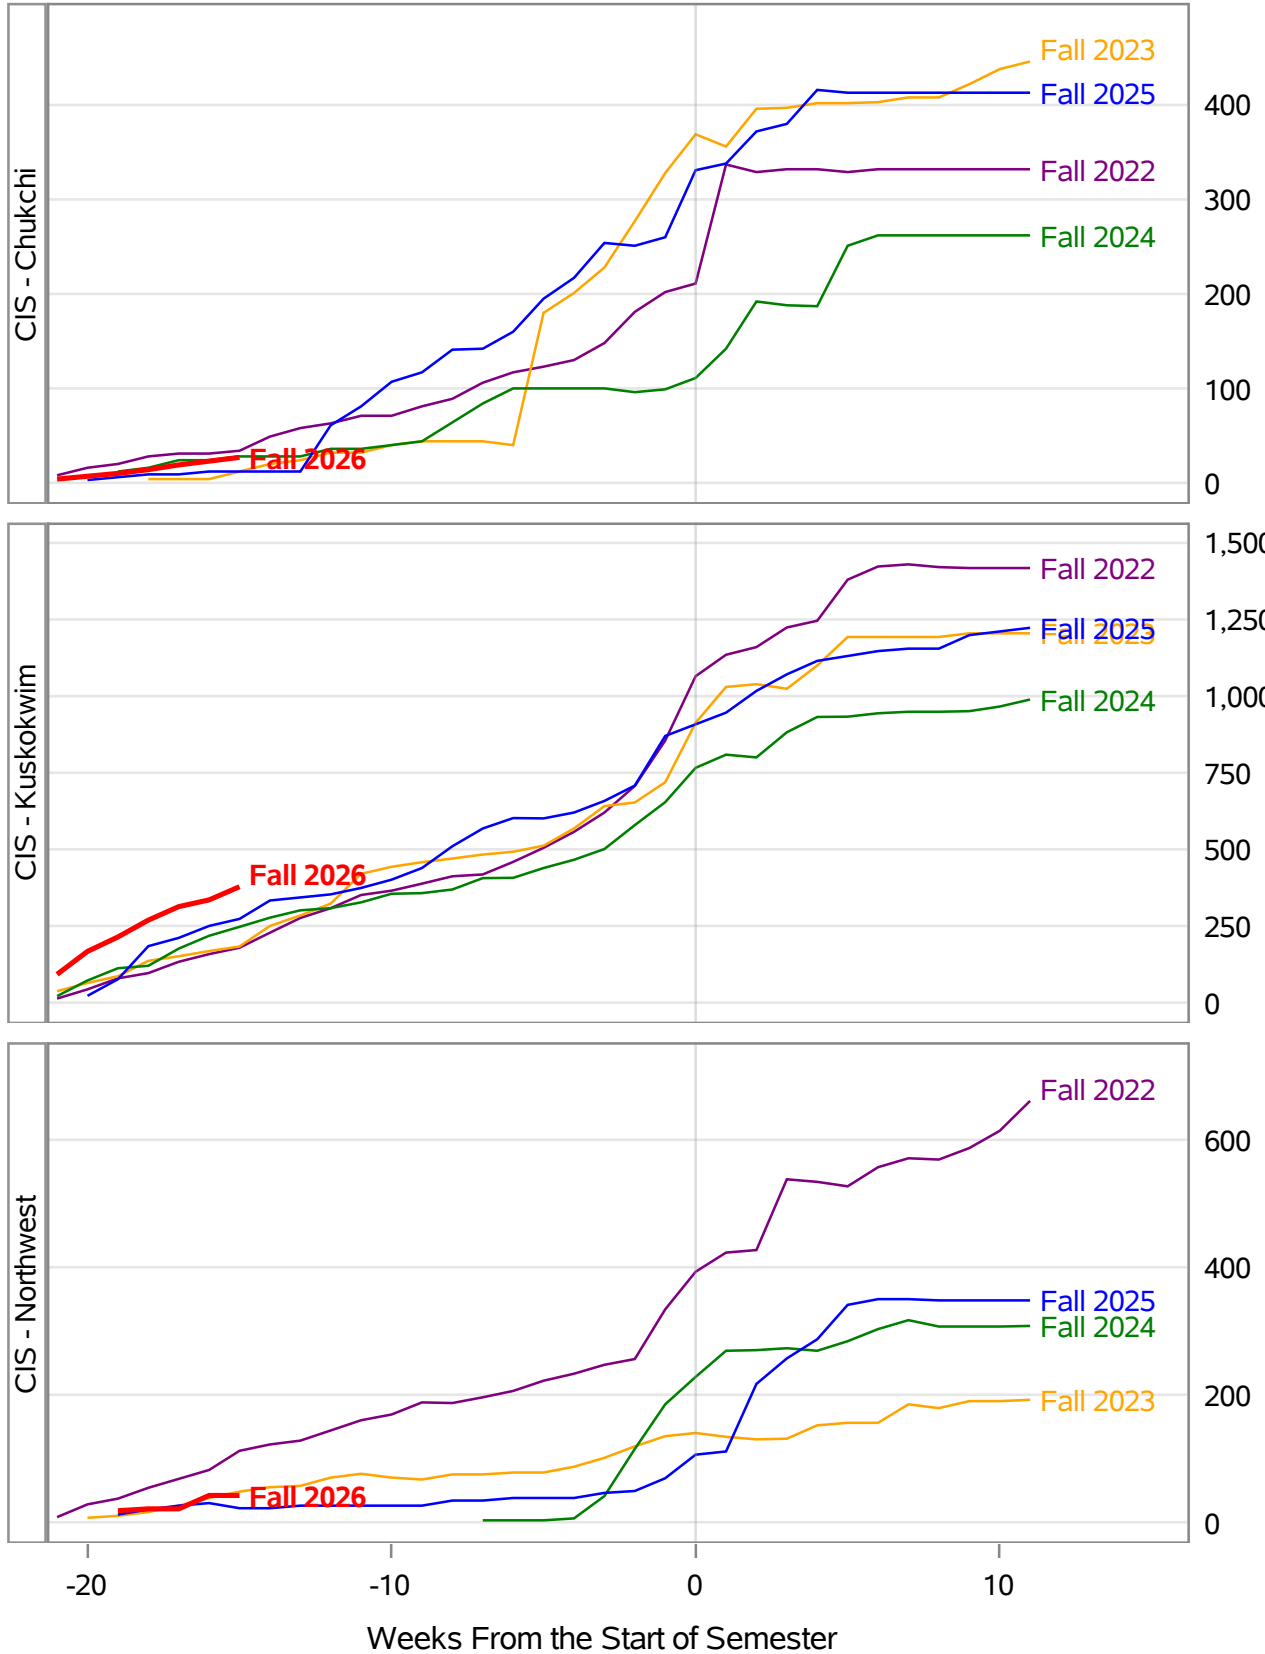

**University of Alaska Fairbanks - Early Semester Report
 Student Credit Hours Generated by Registration Week
 Fall 2022 - Fall 2026**

**University of Alaska Fairbanks - Early Semester Report
 Student Credit Hours Generated by Registration Week
 Fall 2022 - Fall 2026**

**University of Alaska Fairbanks - Early Semester Report
 Student Credit Hours Generated by Registration Week
 Fall 2022 - Fall 2026**

University of Alaska Fairbanks - Early Semester Report
Student Credit Hours Generated by Registration Week
Fall 2022 - Fall 2026