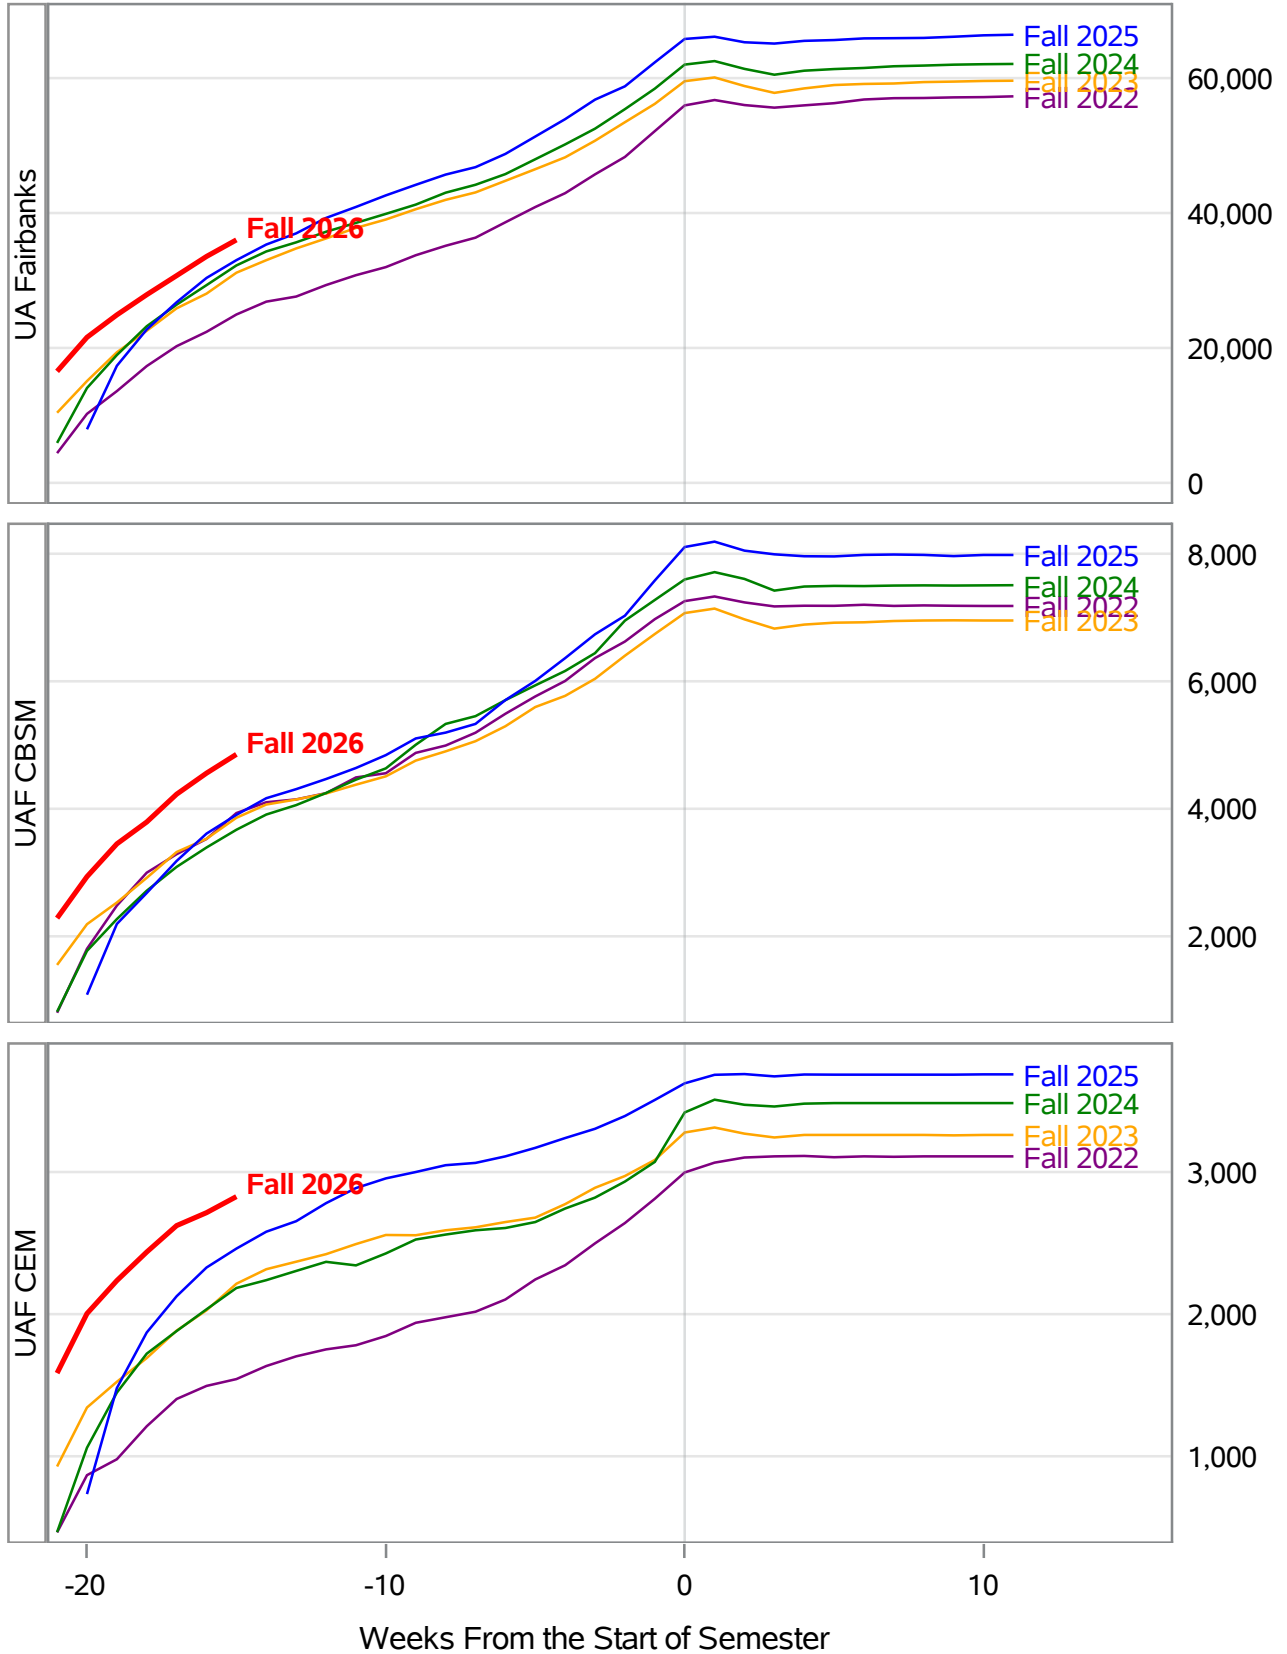

**University of Alaska Fairbanks - Early Semester Report
 Student Credit Hours Generated by Registration Week
 Fall 2022 - Fall 2026**

**University of Alaska Fairbanks - Early Semester Report
 Student Credit Hours Generated by Registration Week
 Fall 2022 - Fall 2026**