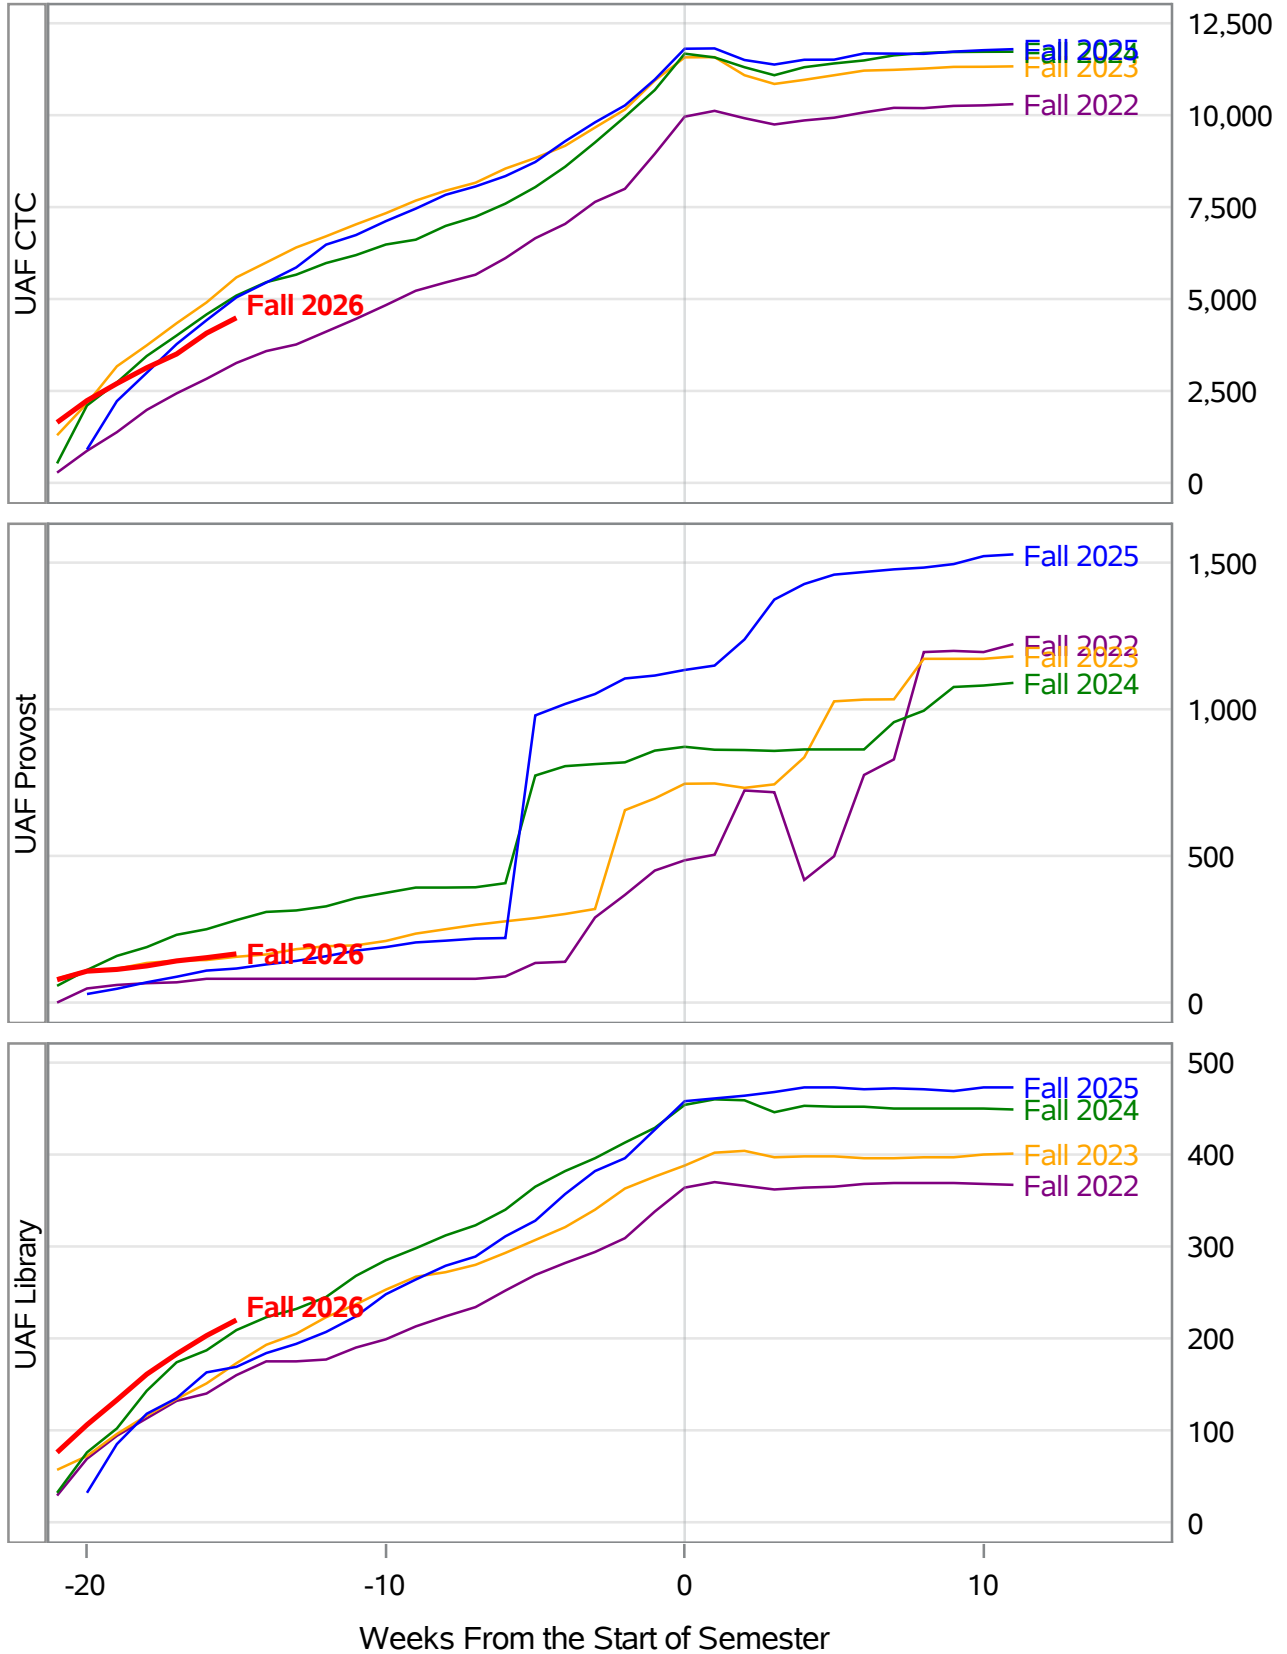

**University of Alaska Fairbanks - Early Semester Report
 Student Credit Hours Generated by Registration Week
 Fall 2022 - Fall 2026**

**University of Alaska Fairbanks - Early Semester Report
 Student Credit Hours Generated by Registration Week
 Fall 2022 - Fall 2026**

**University of Alaska Fairbanks - Early Semester Report
 Student Credit Hours Generated by Registration Week
 Fall 2022 - Fall 2026**

University of Alaska Fairbanks - Early Semester Report
Student Credit Hours Generated by Registration Week
Fall 2022 - Fall 2026