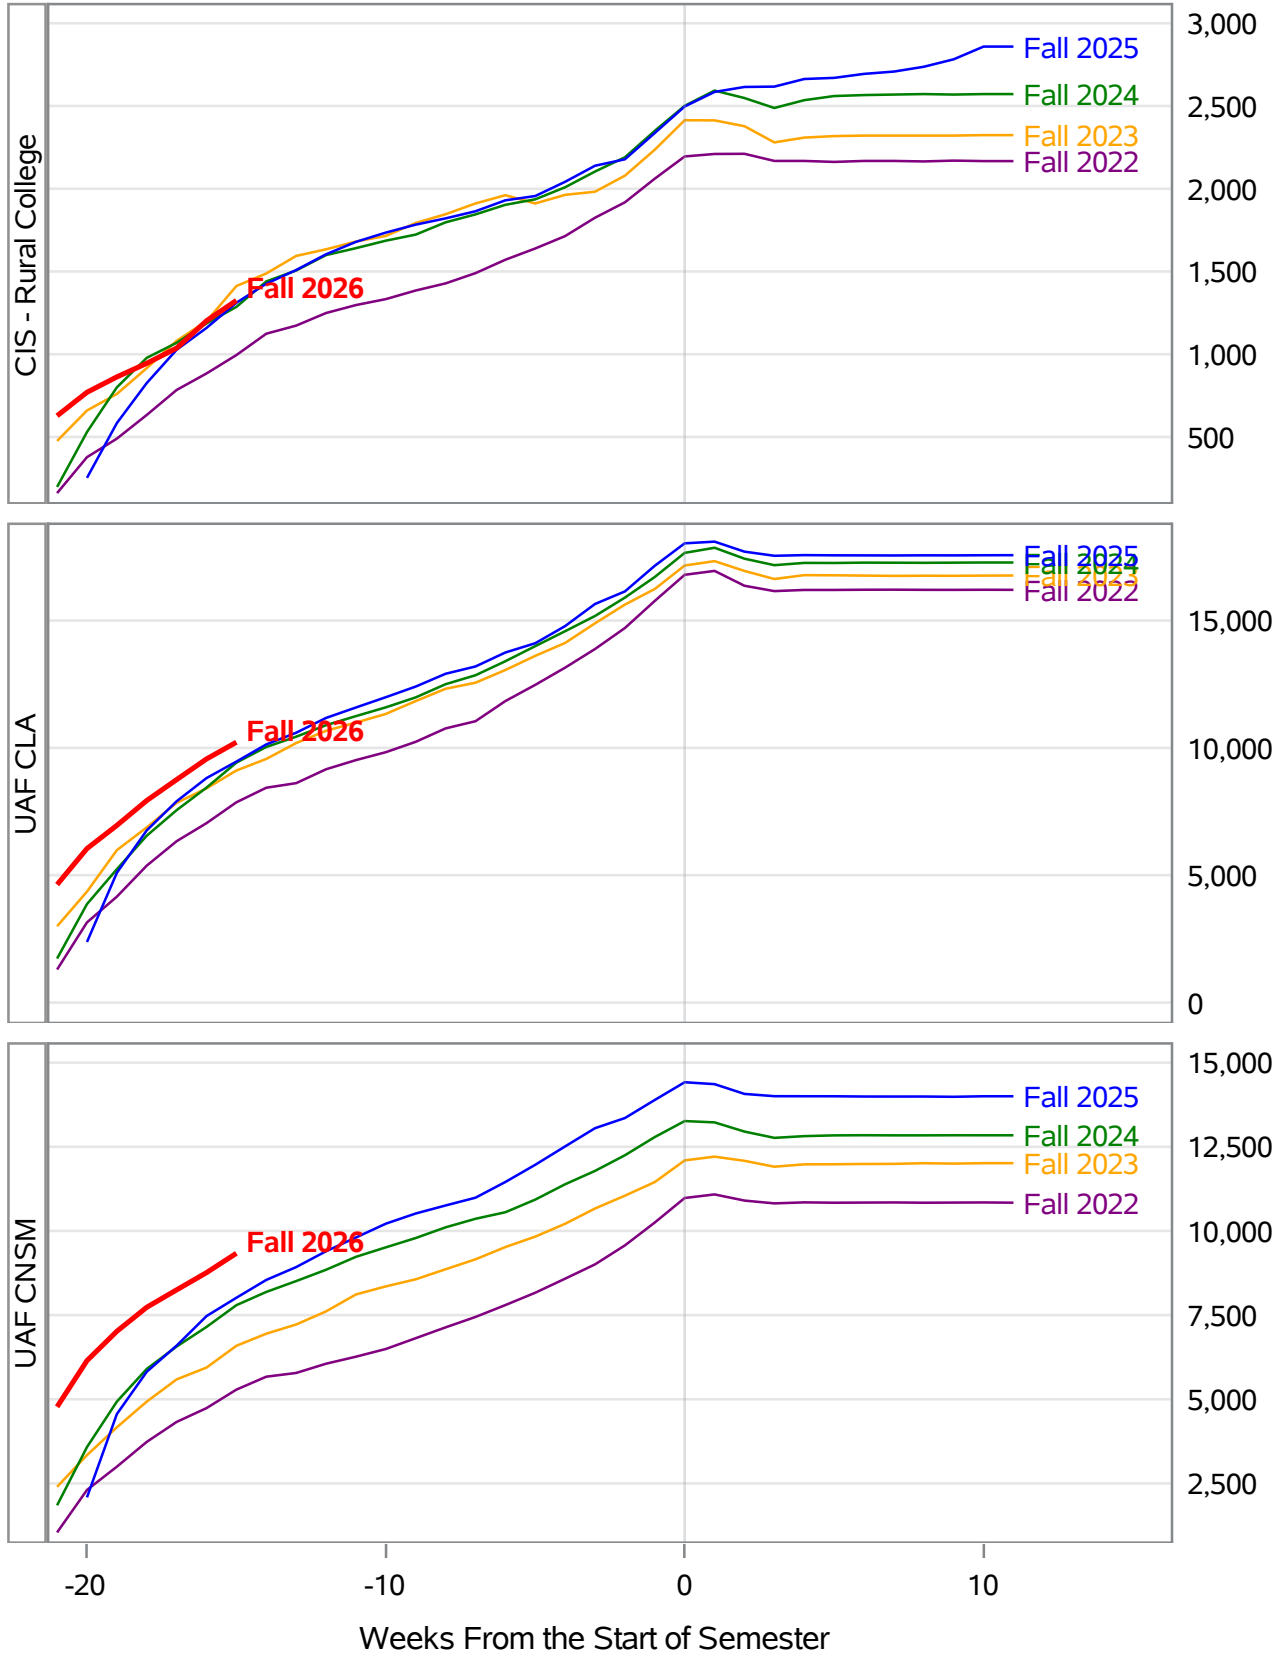

**University of Alaska Fairbanks - Early Semester Report
 Student Credit Hours Generated by Registration Week
 Fall 2022 - Fall 2026**

**University of Alaska Fairbanks - Early Semester Report
 Student Credit Hours Generated by Registration Week
 Fall 2022 - Fall 2026**

**University of Alaska Fairbanks - Early Semester Report
 Student Credit Hours Generated by Registration Week
 Fall 2022 - Fall 2026**

University of Alaska Fairbanks - Early Semester Report
Student Credit Hours Generated by Registration Week
Fall 2022 - Fall 2026