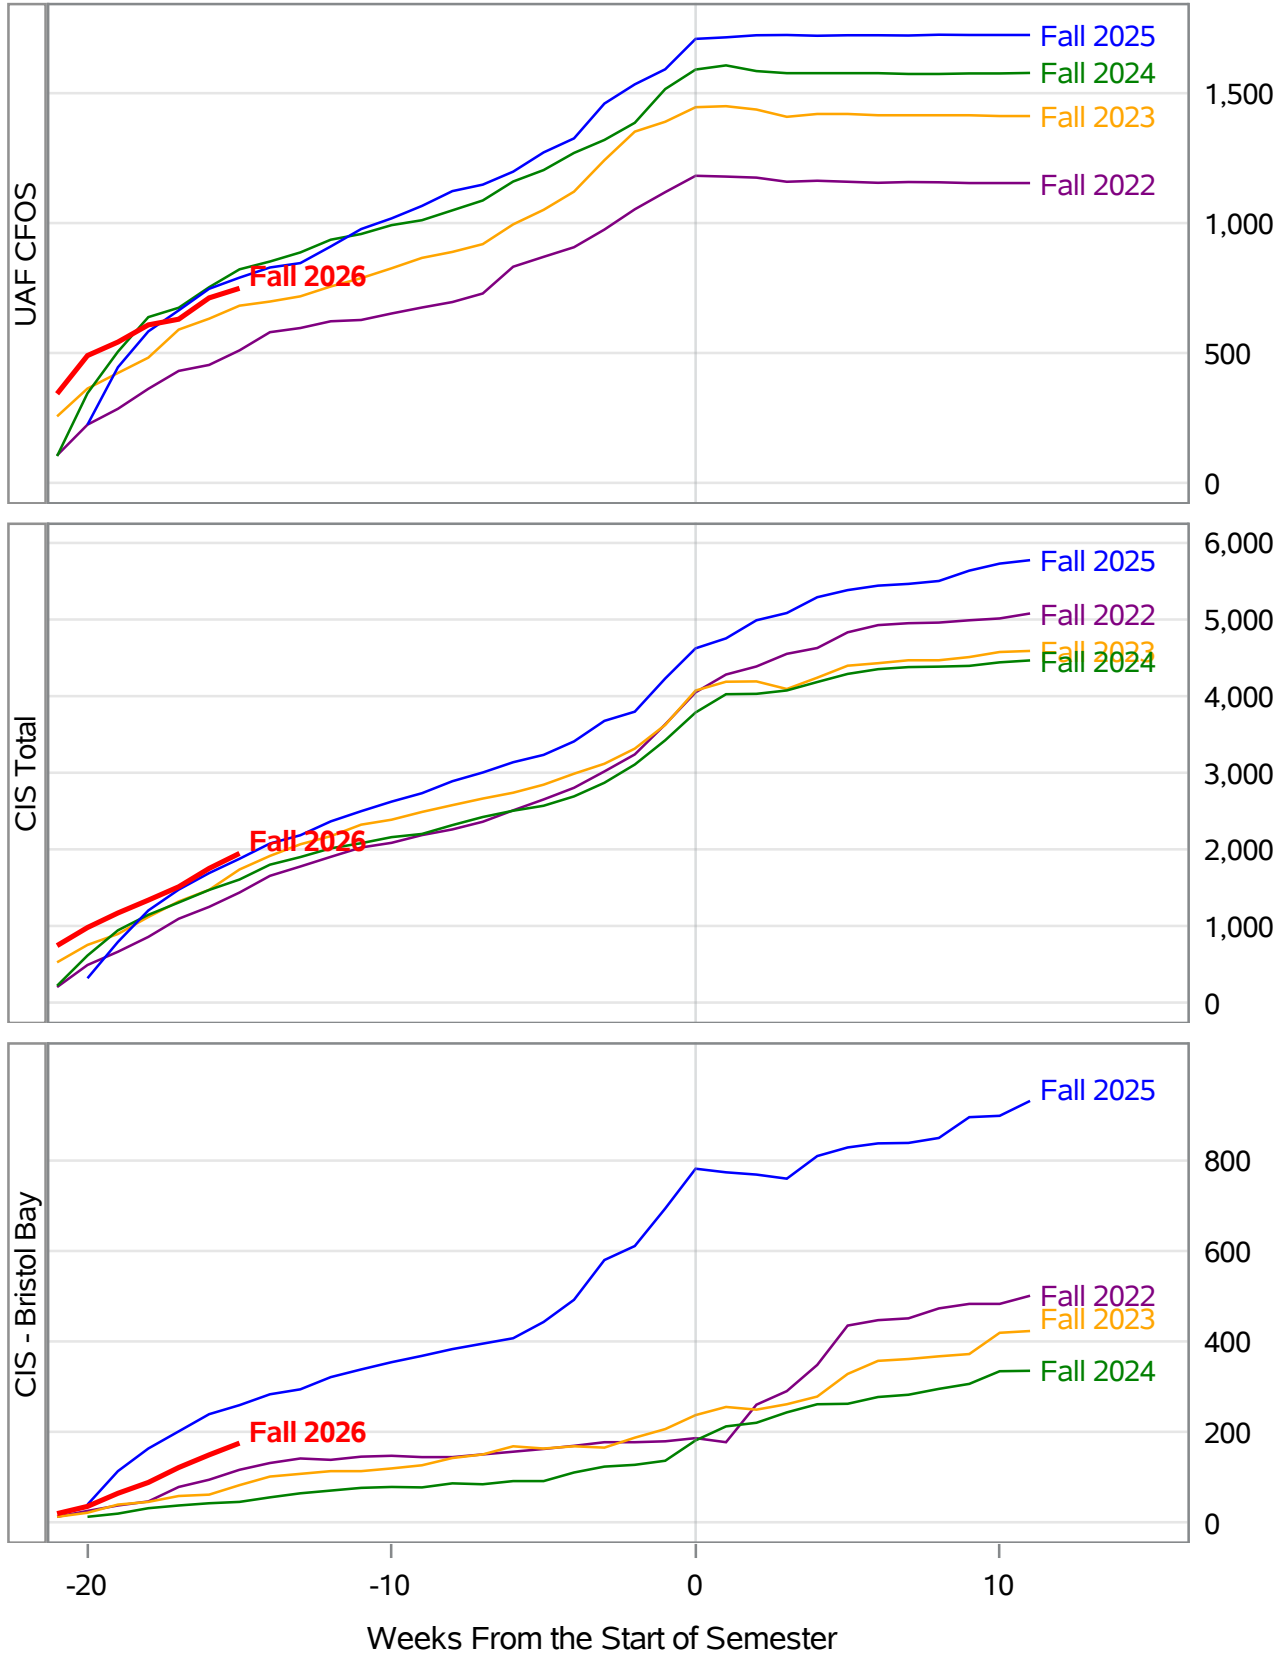

**University of Alaska Fairbanks - Early Semester Report
 Student Credit Hours Generated by Registration Week
 Fall 2022 - Fall 2026**

**University of Alaska Fairbanks - Early Semester Report
 Student Credit Hours Generated by Registration Week
 Fall 2022 - Fall 2026**

**University of Alaska Fairbanks - Early Semester Report
 Student Credit Hours Generated by Registration Week
 Fall 2022 - Fall 2026**

University of Alaska Fairbanks - Early Semester Report
Student Credit Hours Generated by Registration Week
Fall 2022 - Fall 2026