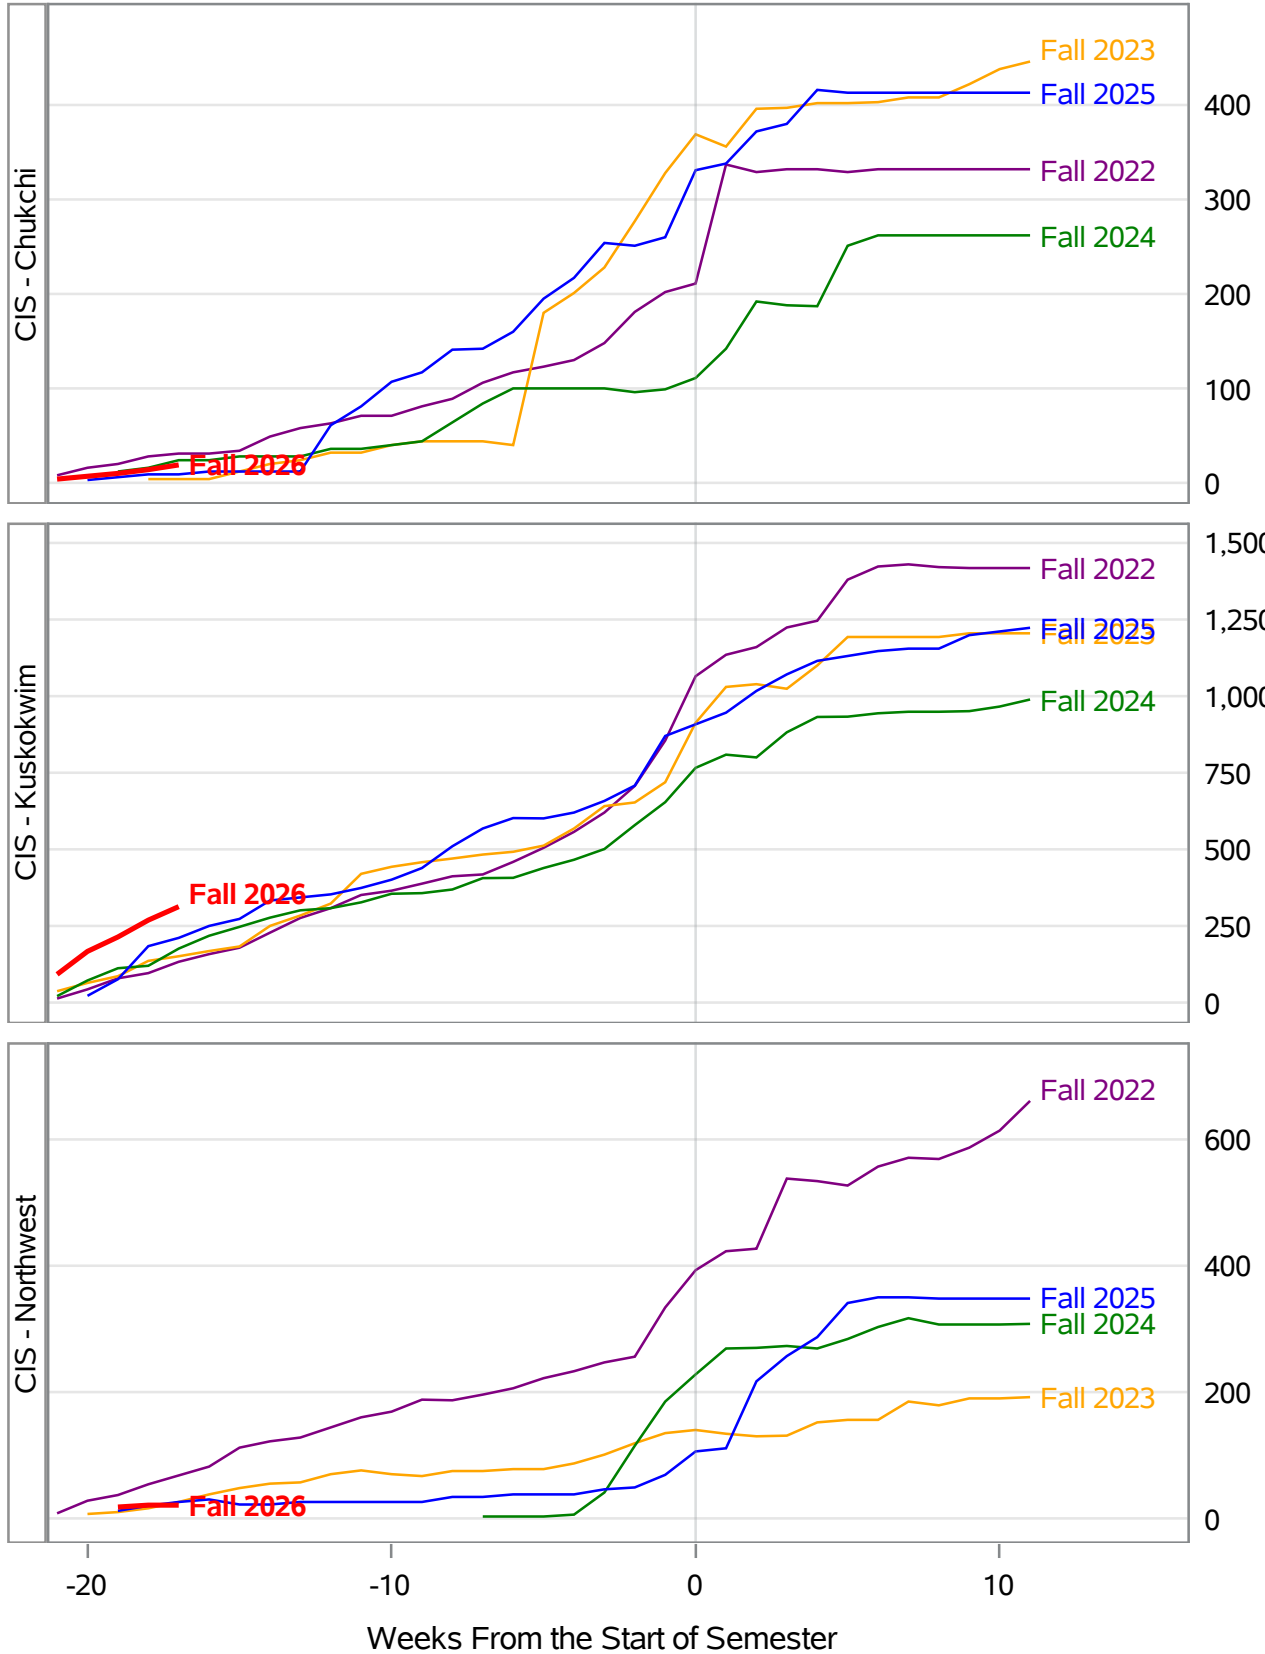

**University of Alaska Fairbanks - Early Semester Report
 Student Credit Hours Generated by Registration Week
 Fall 2022 - Fall 2026**

**University of Alaska Fairbanks - Early Semester Report
 Student Credit Hours Generated by Registration Week
 Fall 2022 - Fall 2026**

**University of Alaska Fairbanks - Early Semester Report
 Student Credit Hours Generated by Registration Week
 Fall 2022 - Fall 2026**

University of Alaska Fairbanks - Early Semester Report
Student Credit Hours Generated by Registration Week
Fall 2022 - Fall 2026