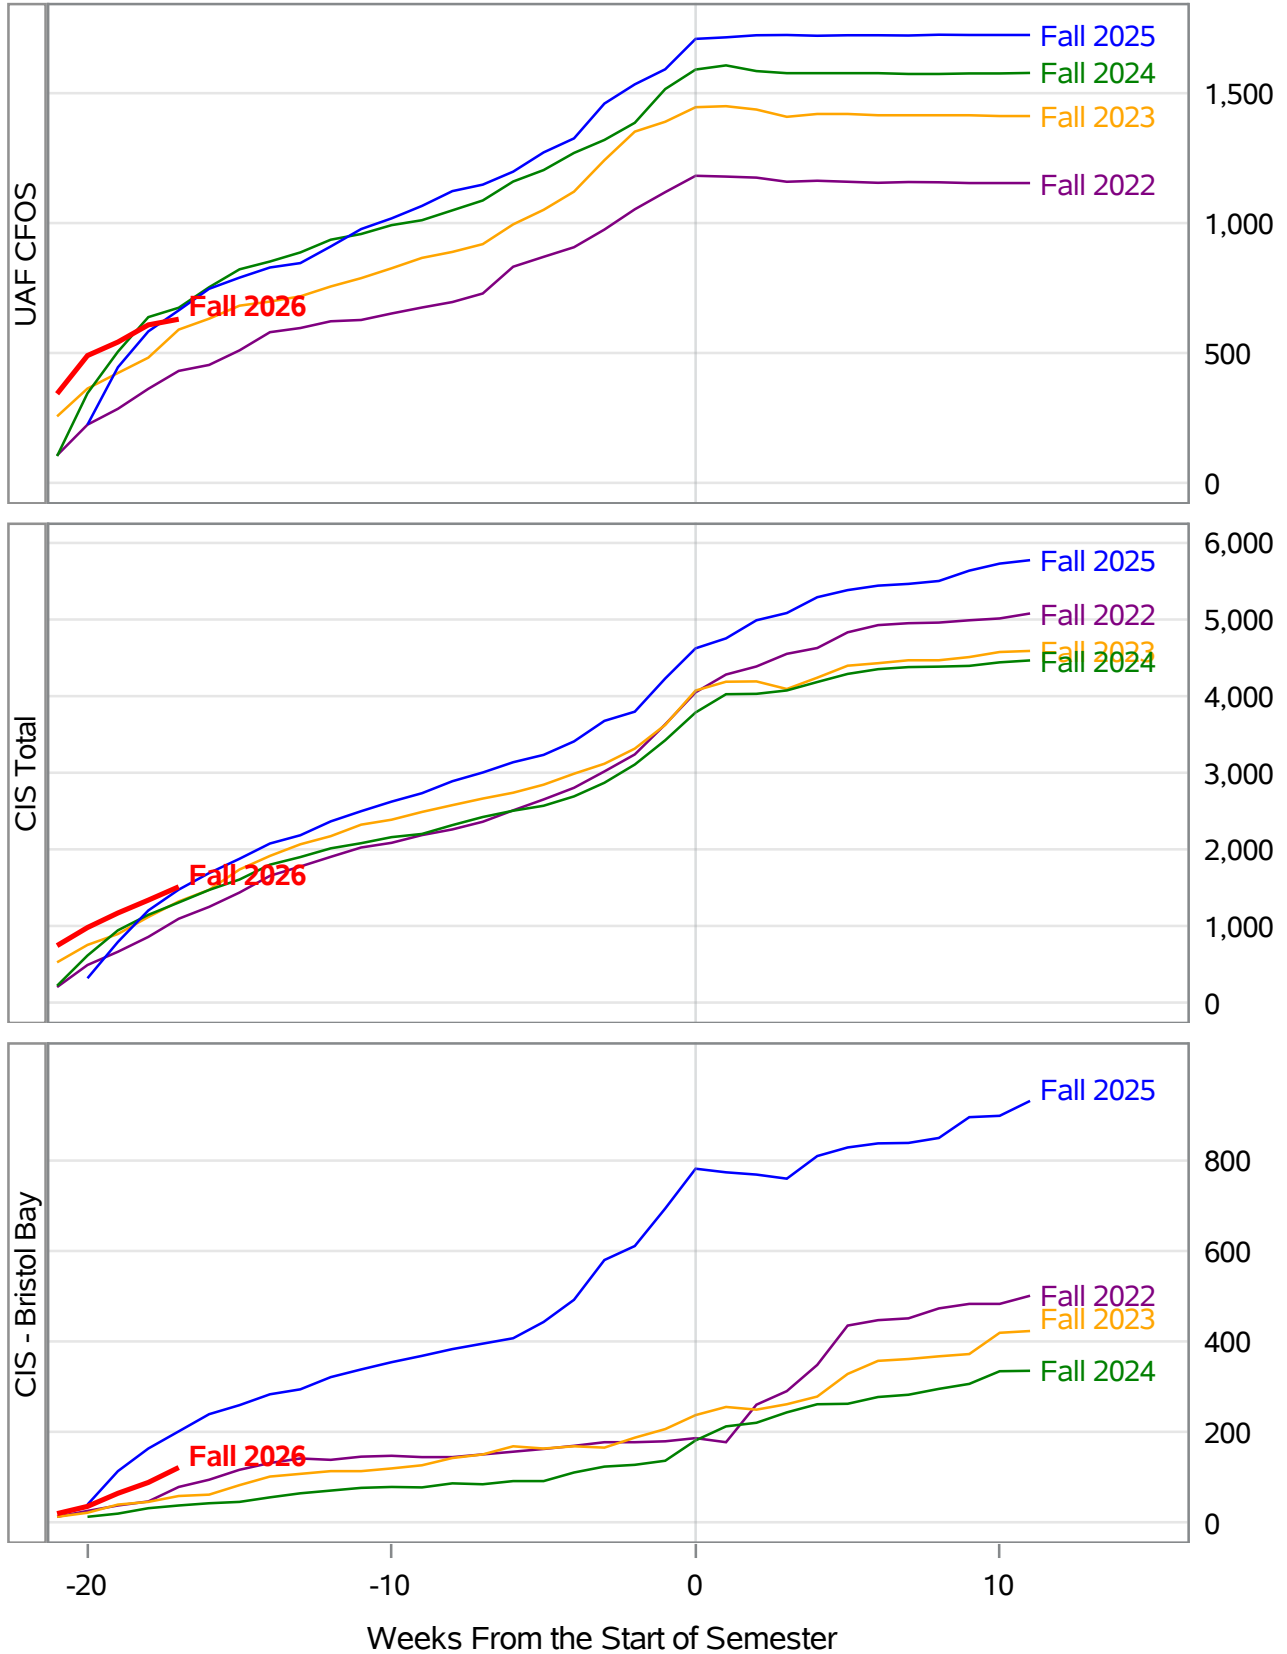

**University of Alaska Fairbanks - Early Semester Report
 Student Credit Hours Generated by Registration Week
 Fall 2022 - Fall 2026**

**University of Alaska Fairbanks - Early Semester Report
 Student Credit Hours Generated by Registration Week
 Fall 2022 - Fall 2026**

**University of Alaska Fairbanks - Early Semester Report
 Student Credit Hours Generated by Registration Week
 Fall 2022 - Fall 2026**

University of Alaska Fairbanks - Early Semester Report
Student Credit Hours Generated by Registration Week
Fall 2022 - Fall 2026