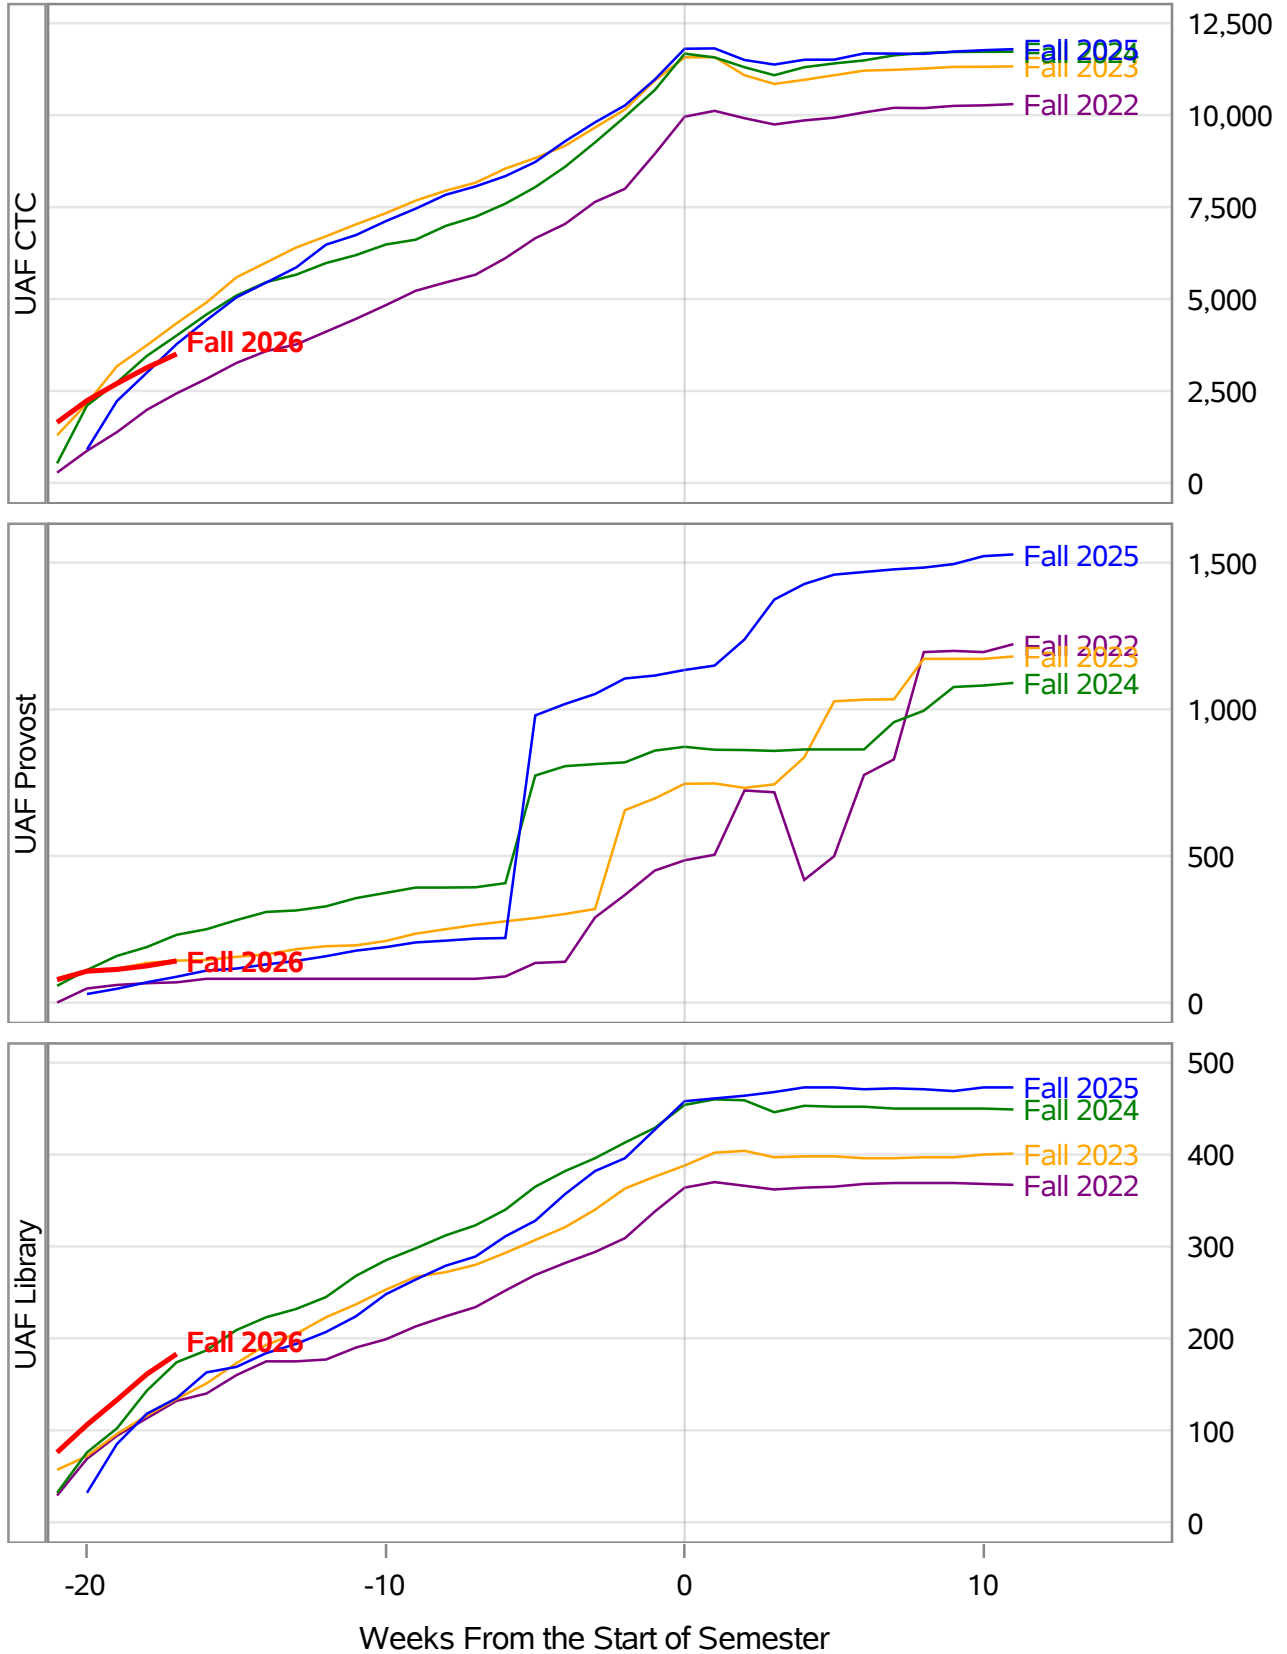

**University of Alaska Fairbanks - Early Semester Report
 Student Credit Hours Generated by Registration Week
 Fall 2022 - Fall 2026**

**University of Alaska Fairbanks - Early Semester Report
 Student Credit Hours Generated by Registration Week
 Fall 2022 - Fall 2026**

**University of Alaska Fairbanks - Early Semester Report
 Student Credit Hours Generated by Registration Week
 Fall 2022 - Fall 2026**

University of Alaska Fairbanks - Early Semester Report
Student Credit Hours Generated by Registration Week
Fall 2022 - Fall 2026