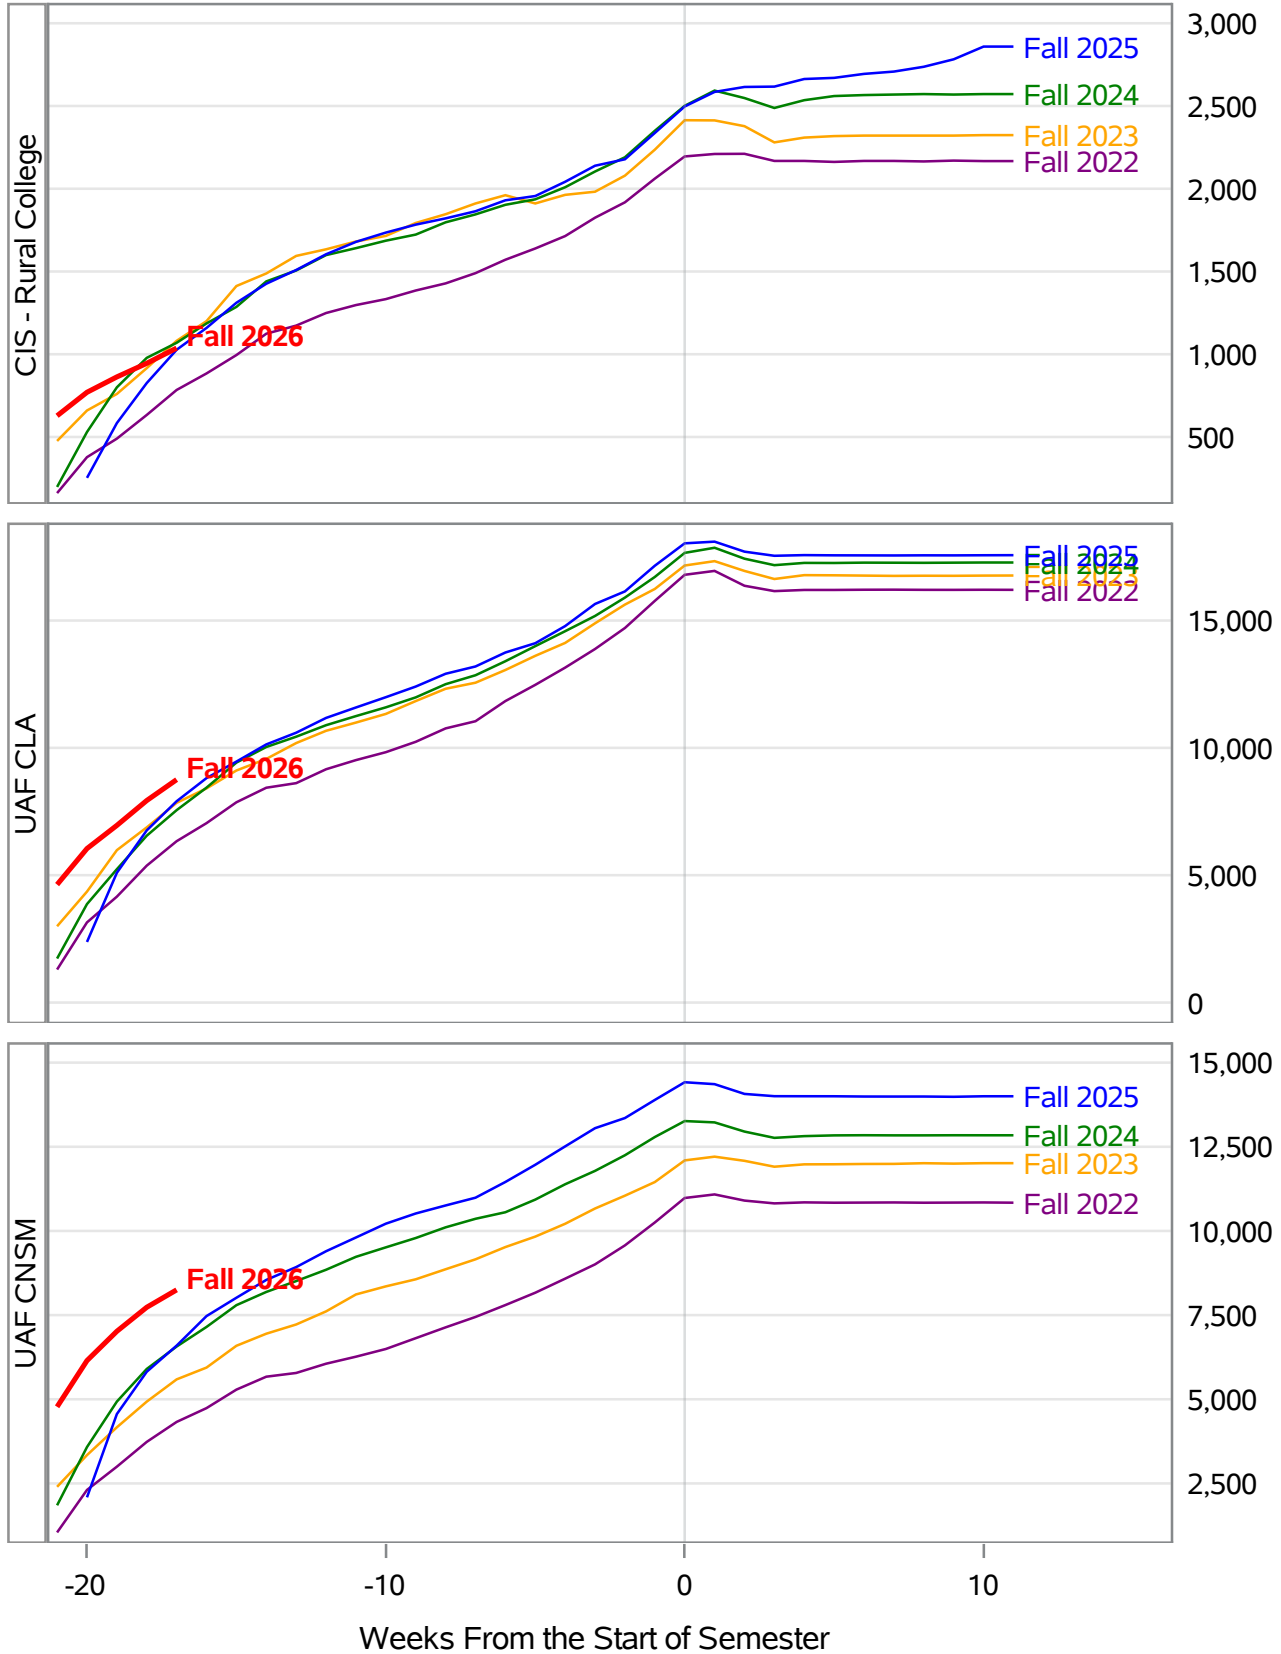

**University of Alaska Fairbanks - Early Semester Report
 Student Credit Hours Generated by Registration Week
 Fall 2022 - Fall 2026**

**University of Alaska Fairbanks - Early Semester Report
 Student Credit Hours Generated by Registration Week
 Fall 2022 - Fall 2026**

**University of Alaska Fairbanks - Early Semester Report
 Student Credit Hours Generated by Registration Week
 Fall 2022 - Fall 2026**

University of Alaska Fairbanks - Early Semester Report
Student Credit Hours Generated by Registration Week
Fall 2022 - Fall 2026