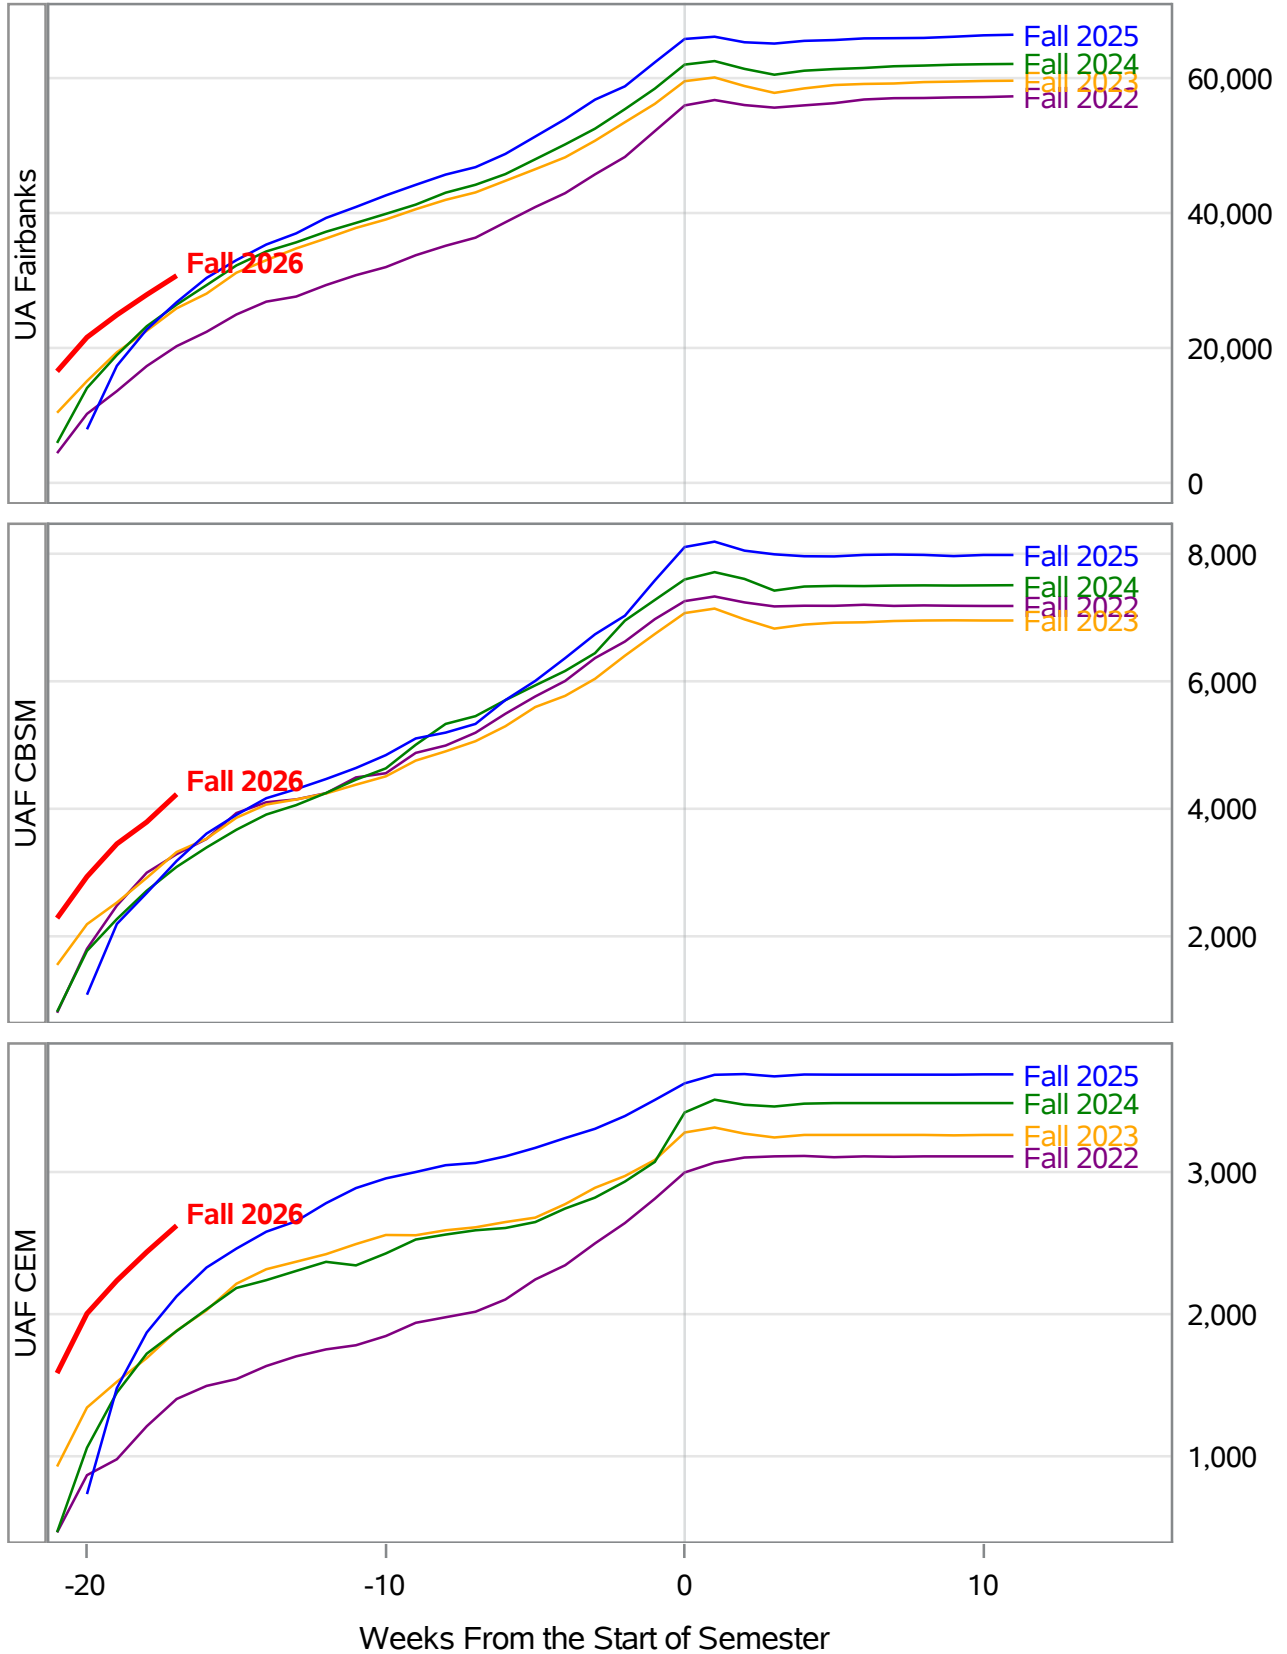

**University of Alaska Fairbanks - Early Semester Report
 Student Credit Hours Generated by Registration Week
 Fall 2022 - Fall 2026**

**University of Alaska Fairbanks - Early Semester Report
 Student Credit Hours Generated by Registration Week
 Fall 2022 - Fall 2026**