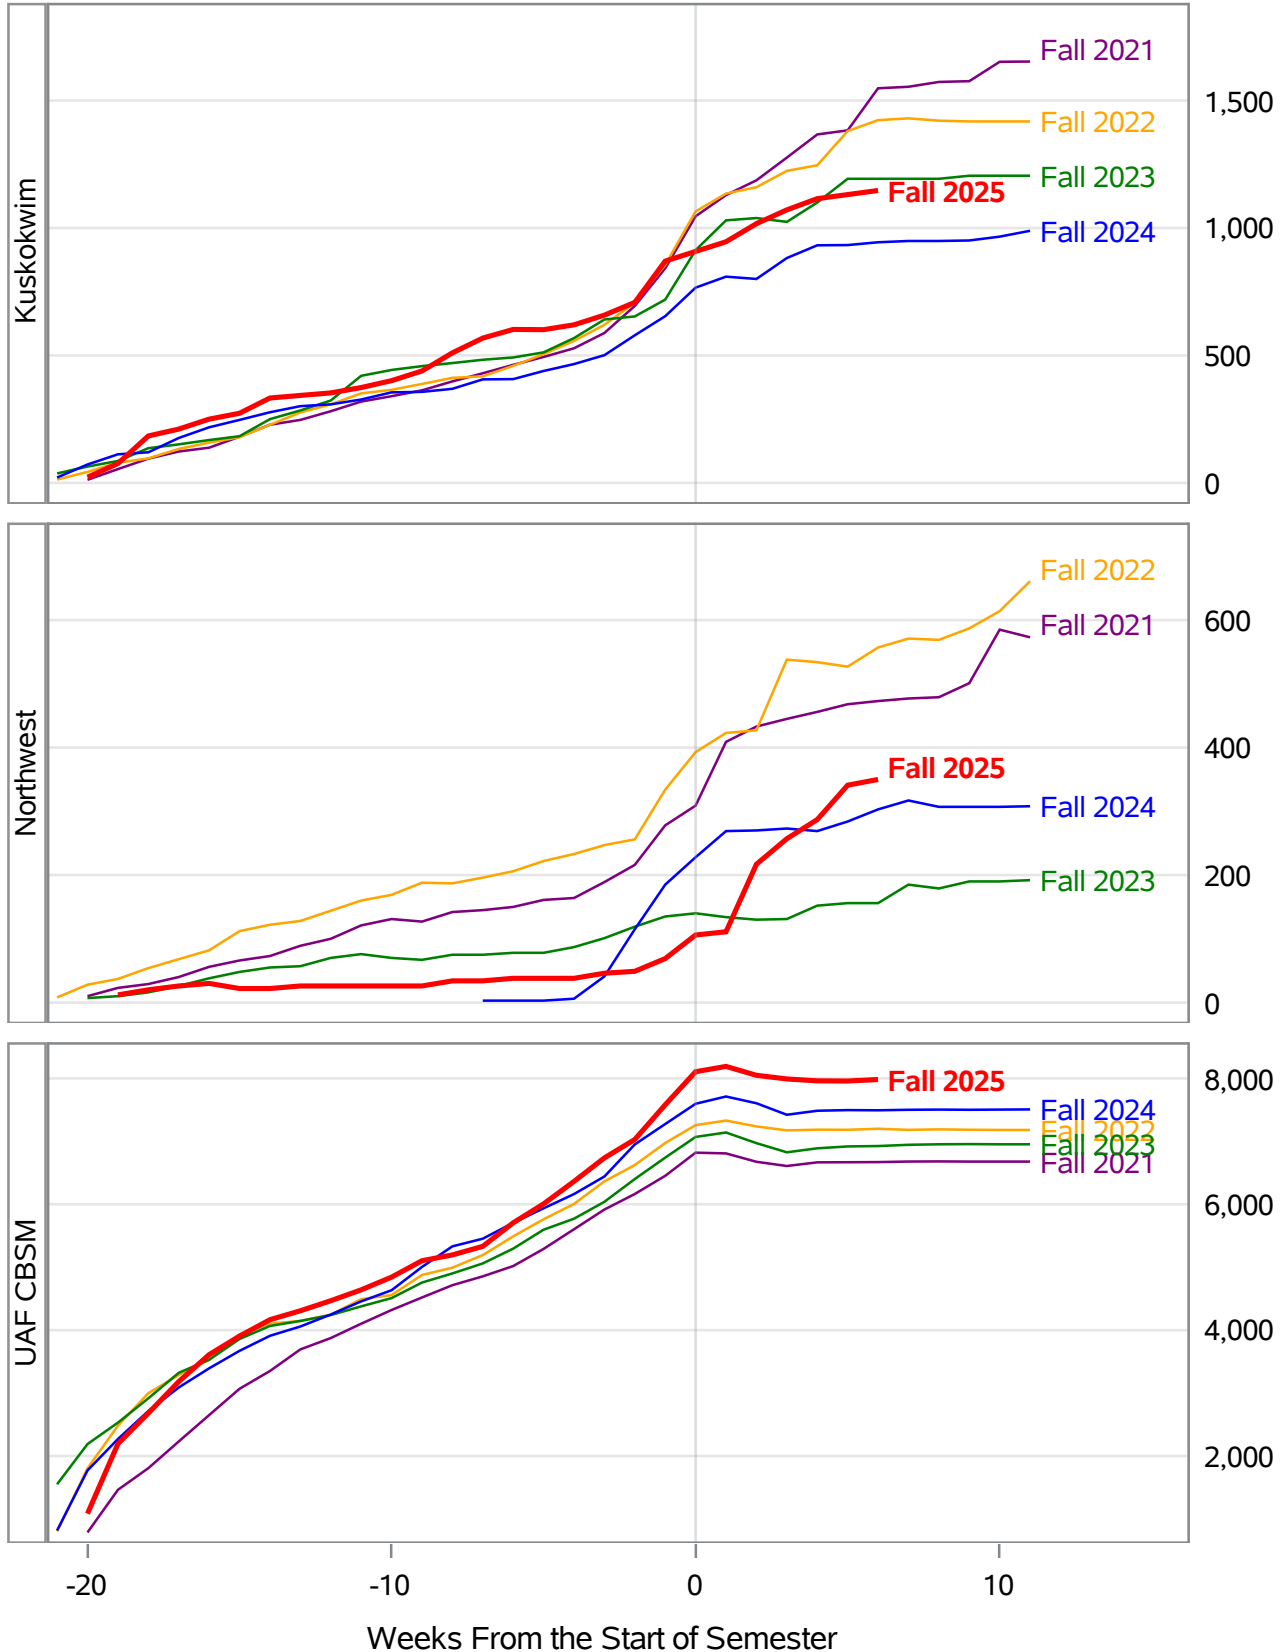

**University of Alaska Fairbanks - Early Semester Report
Student Credit Hours Generated by Registration Week
Fall 2021 - Fall 2025**

In November 2024, the University of Alaska Board of Regents approved the merging of the UAF Interior Alaska Campus with UAF Community and Technical College. This transition is evident in the data for fall 2025, and thus prior year data has been adjusted to include IAC with CTC for valid trend comparison.

Source: Banner SI Extracts. Compiled on 07OCT2025. Compiled by KC Casort, 907-474-7130, klcasort@alaska.edu
UAF Planning, Analysis and Institutional Research | www.uaf.edu/pair