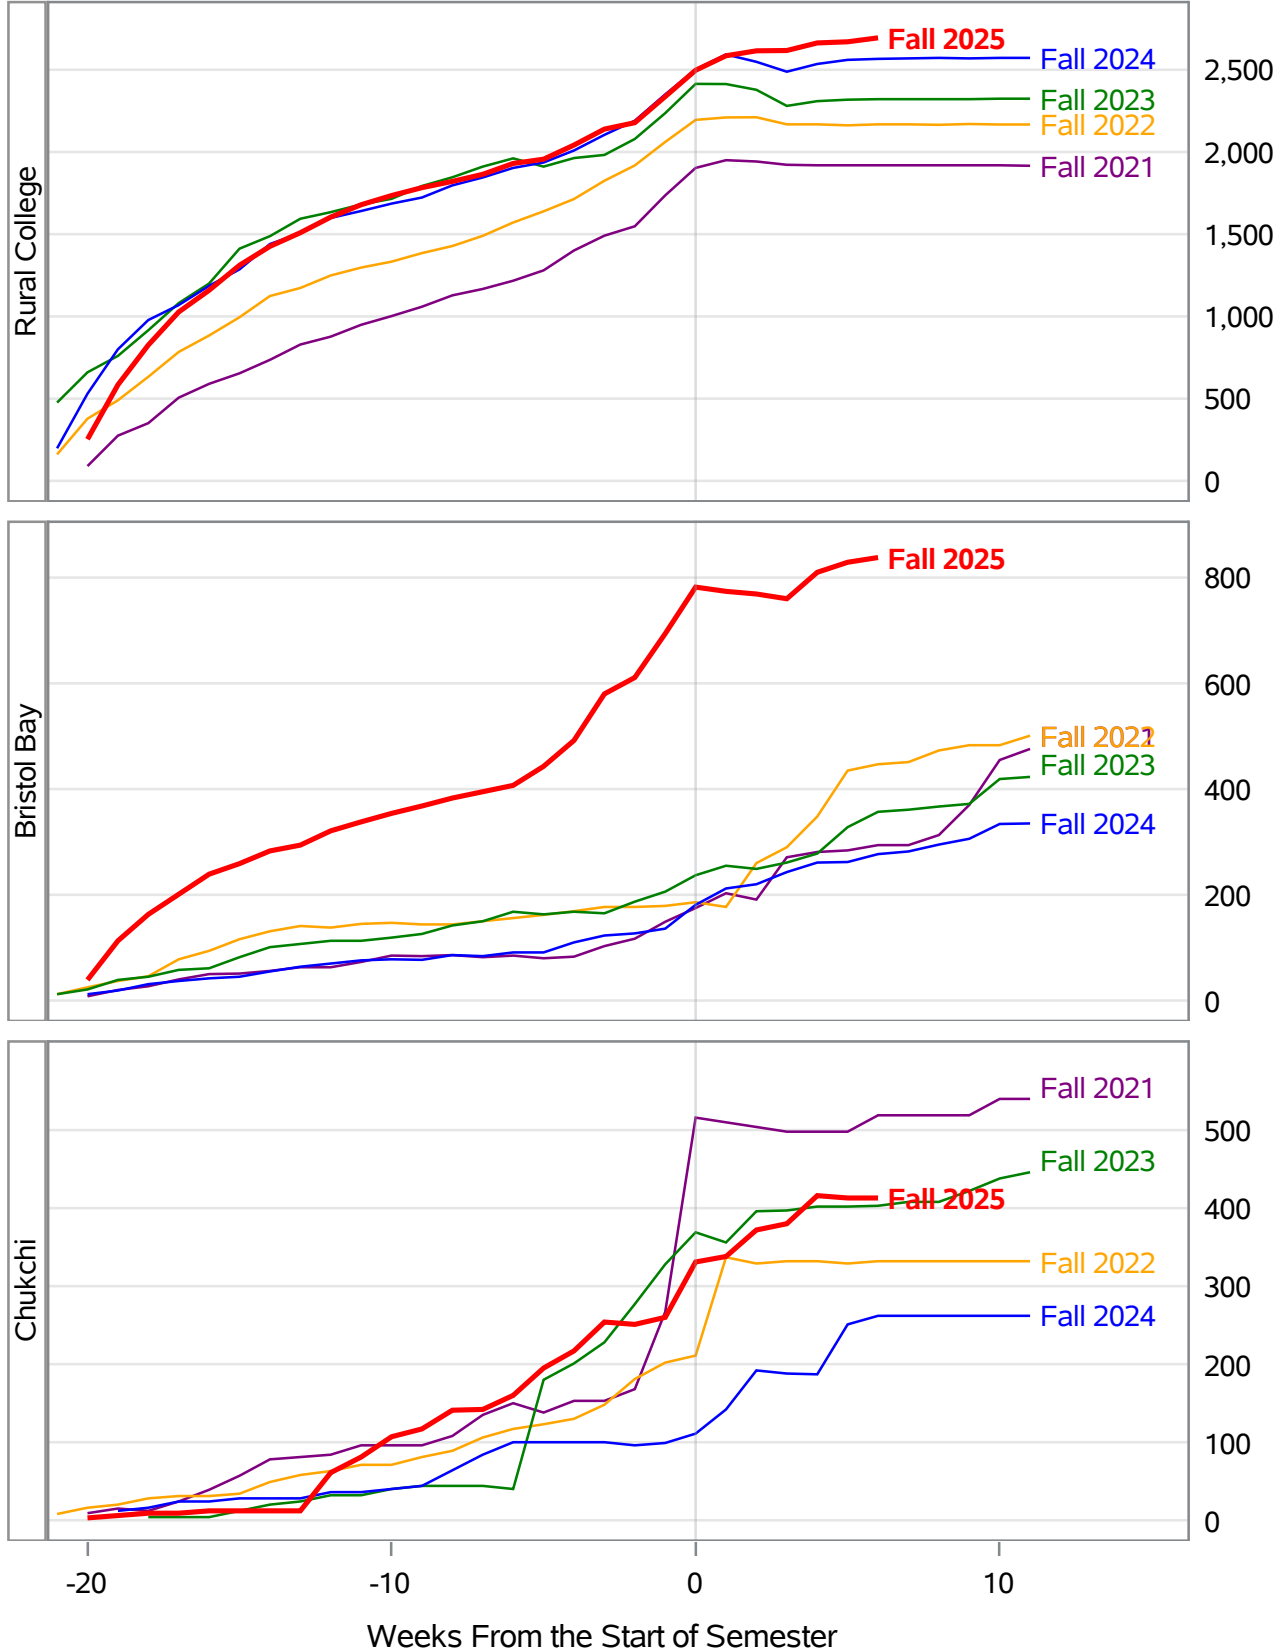

**University of Alaska Fairbanks - Early Semester Report
Student Credit Hours Generated by Registration Week
Fall 2021 - Fall 2025**

In November 2024, the University of Alaska Board of Regents approved the merging of the UAF Interior Alaska Campus with UAF Community and Technical College. This transition is evident in the data for fall 2025, and thus prior year data has been adjusted to include IAC with CTC for valid trend comparison.

Source: Banner SI Extracts. Compiled on 07OCT2025. Compiled by KC Casort, 907-474-7130, klcasort@alaska.edu
UAF Planning, Analysis and Institutional Research | www.uaf.edu/pair