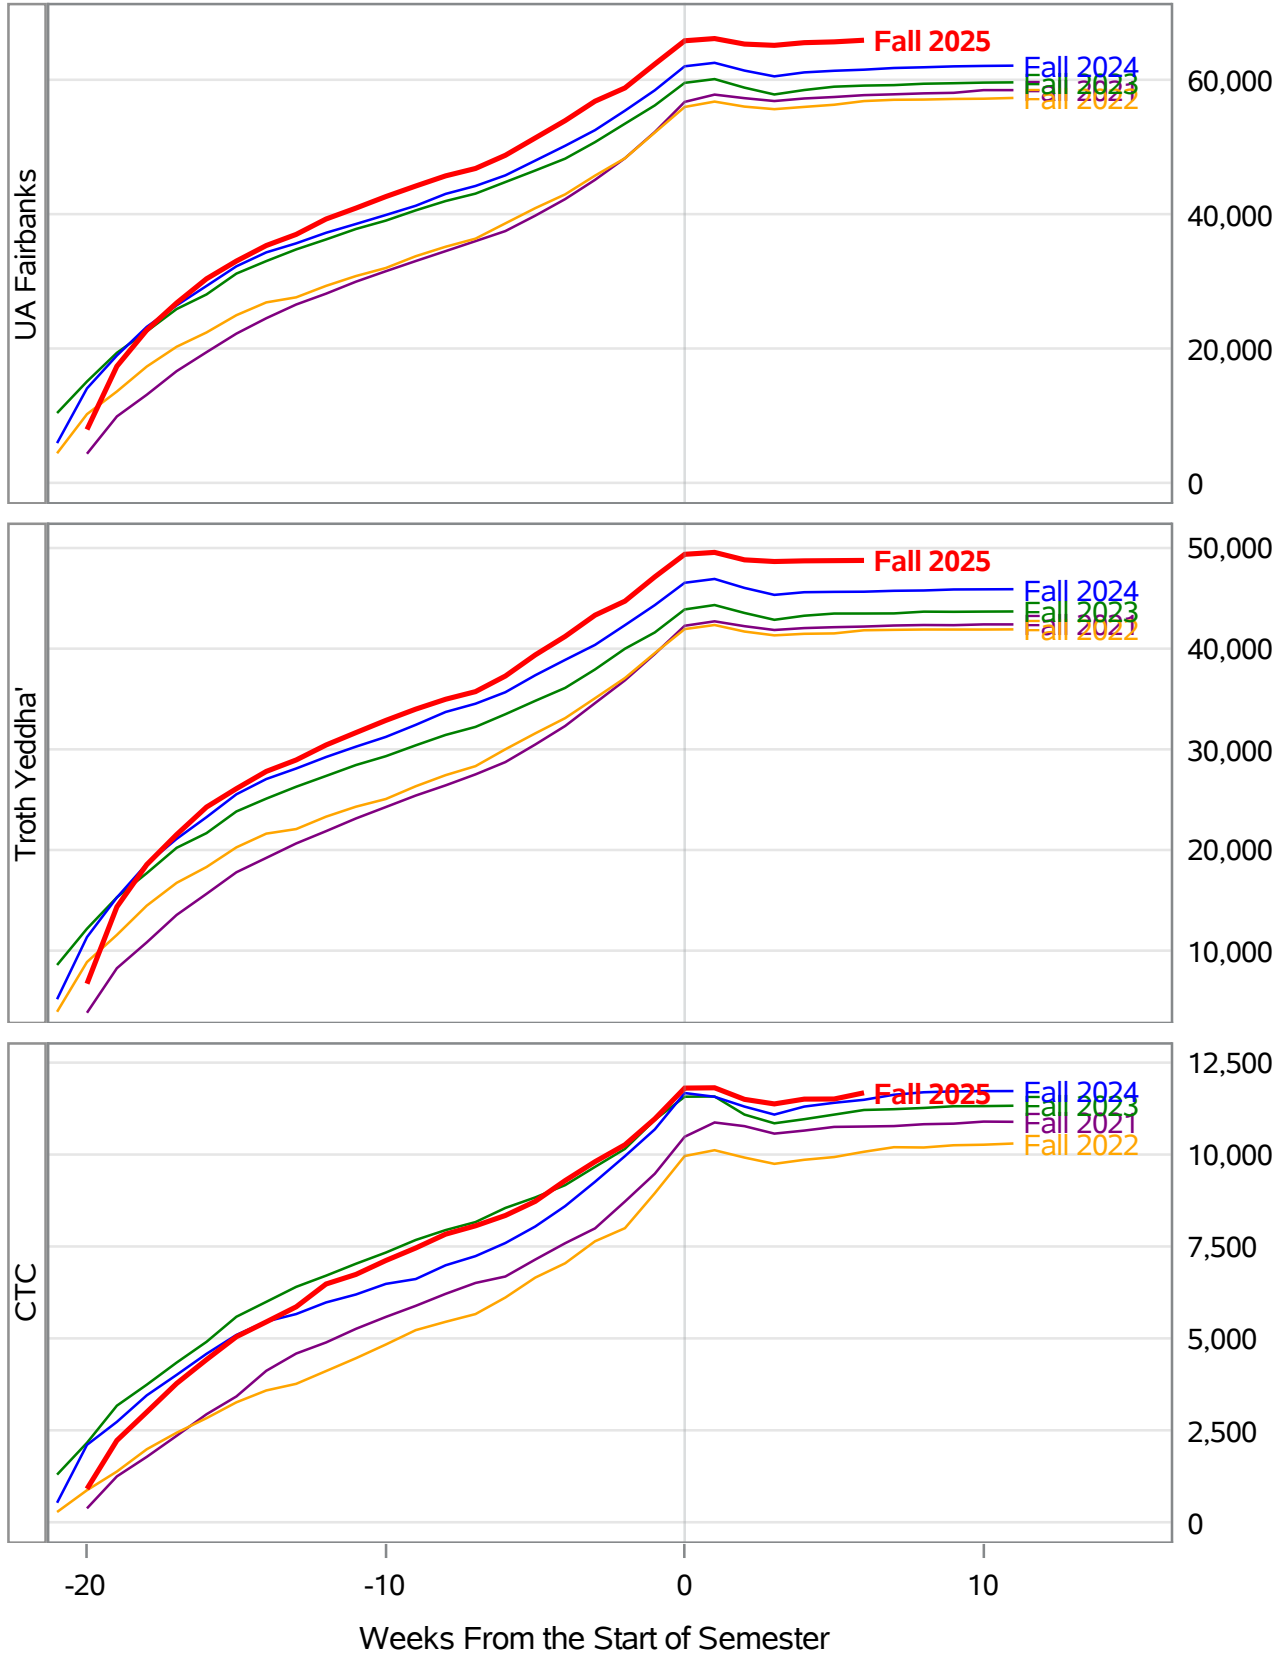

**University of Alaska Fairbanks - Early Semester Report
 Student Credit Hours Generated by Registration Week
 Fall 2021 - Fall 2025**

In November 2024, the University of Alaska Board of Regents approved the merging of the UAF Interior Alaska Campus with UAF Community and Technical College. This transition is evident in the data for fall 2025, and thus prior year data has been adjusted to include IAC with CTC for valid trend comparison.