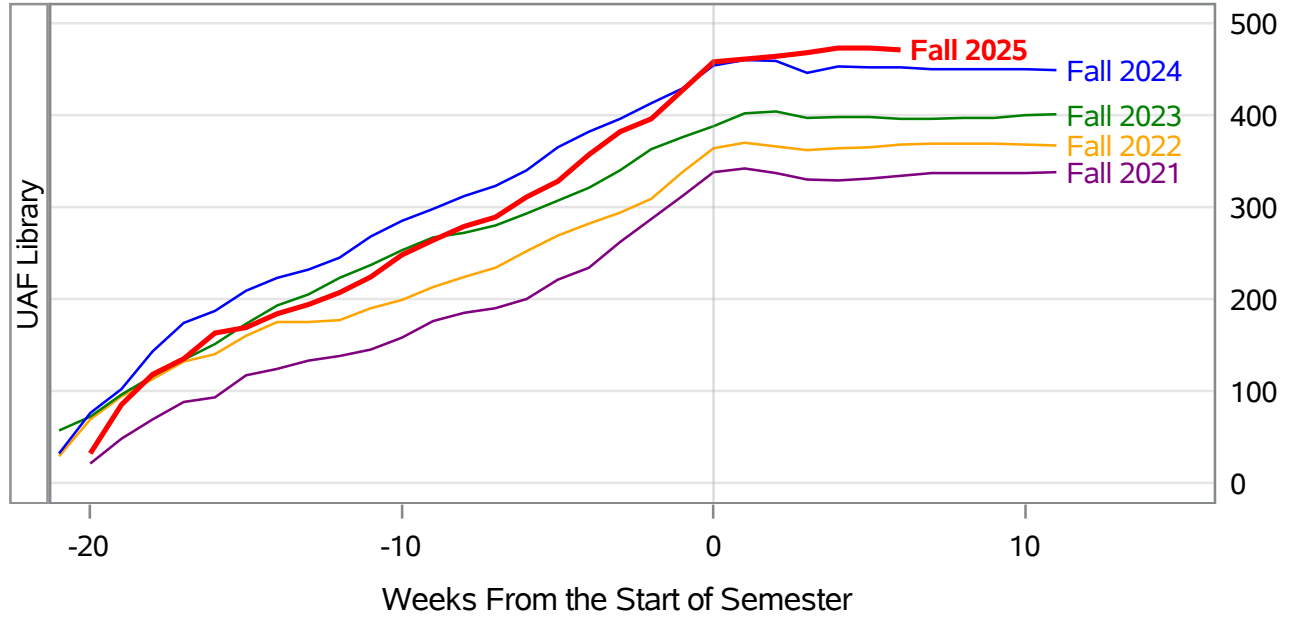

University of Alaska Fairbanks - Early Semester Report
Student Credit Hours Generated by Registration Week
Fall 2021 - Fall 2025

In November 2024, the University of Alaska Board of Regents approved the merging of the UAF Interior Alaska Campus with UAF Community and Technical College. This transition is evident in the data for fall 2025, and thus prior year data has been adjusted to include IAC with CTC for valid trend comparison.

Source: Banner SI Extracts. Compiled on 07OCT2025. Compiled by KC Casort, 907-474-7130, klcasort@alaska.edu
UAF Planning, Analysis and Institutional Research | www.uaf.edu/pair