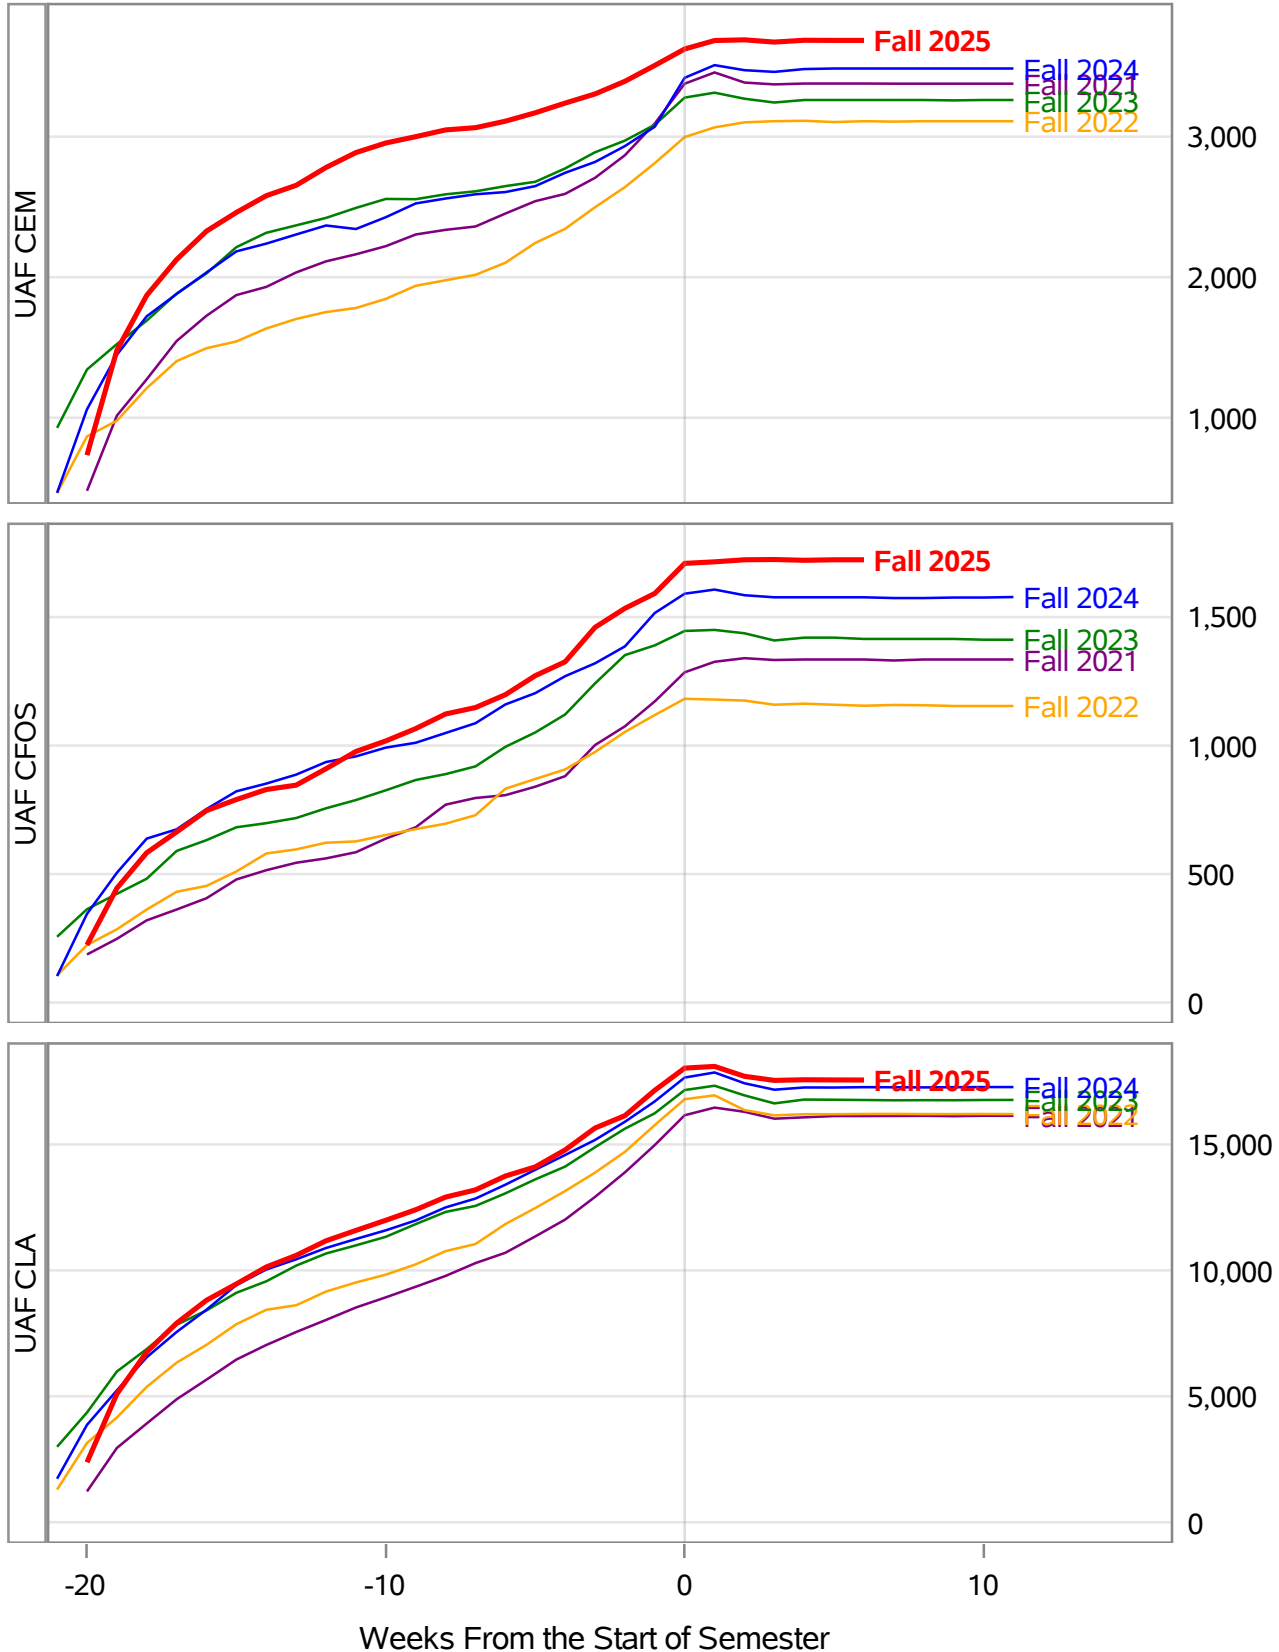

**University of Alaska Fairbanks - Early Semester Report
Student Credit Hours Generated by Registration Week
Fall 2021 - Fall 2025**

In November 2024, the University of Alaska Board of Regents approved the merging of the UAF Interior Alaska Campus with UAF Community and Technical College. This transition is evident in the data for fall 2025, and thus prior year data has been adjusted to include IAC with CTC for valid trend comparison.

Source: Banner SI Extracts. Compiled on 07OCT2025. Compiled by KC Casort, 907-474-7130, klcasort@alaska.edu
UAF Planning, Analysis and Institutional Research | www.uaf.edu/pair