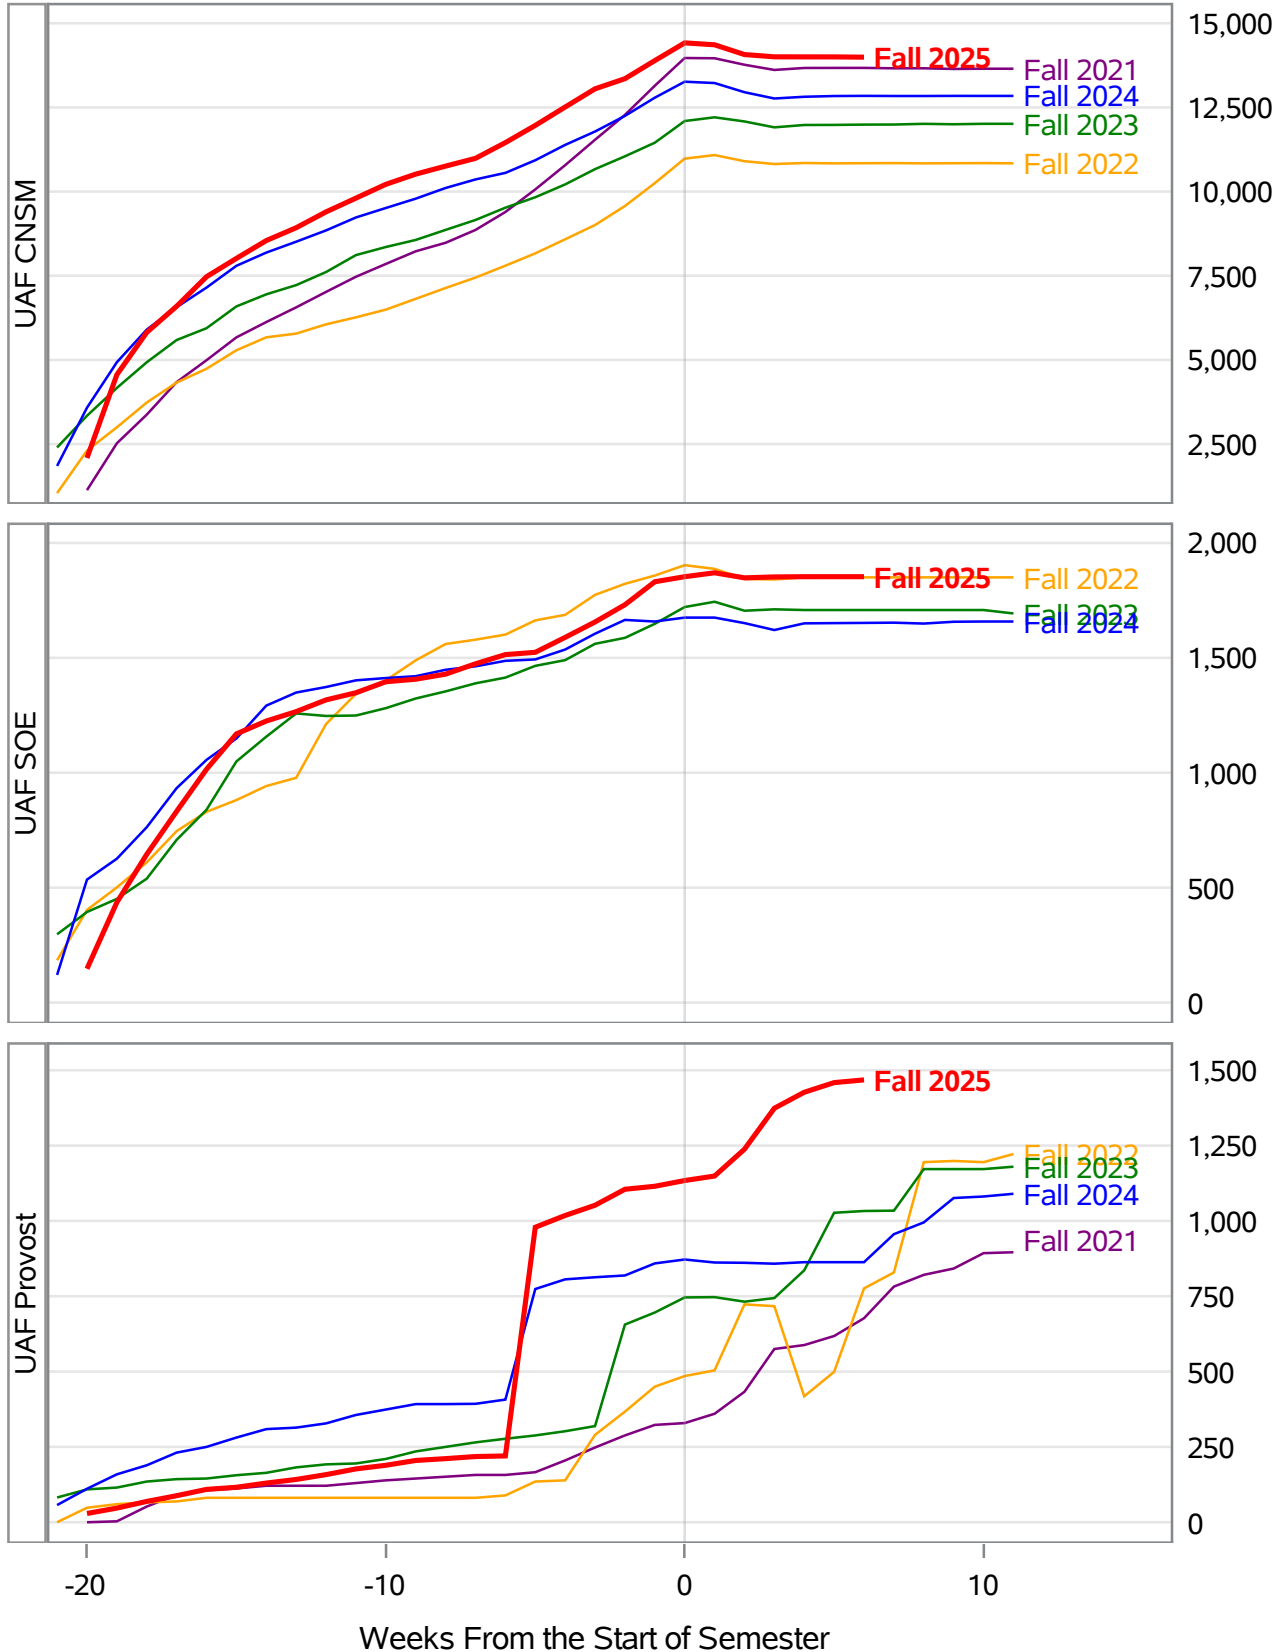

**University of Alaska Fairbanks - Early Semester Report
Student Credit Hours Generated by Registration Week
Fall 2021 - Fall 2025**

In November 2024, the University of Alaska Board of Regents approved the merging of the UAF Interior Alaska Campus with UAF Community and Technical College. This transition is evident in the data for fall 2025, and thus prior year data has been adjusted to include IAC with CTC for valid trend comparison.

Source: Banner SI Extracts. Compiled on 07OCT2025. Compiled by KC Casort, 907-474-7130, klcasort@alaska.edu
UAF Planning, Analysis and Institutional Research | www.uaf.edu/pair