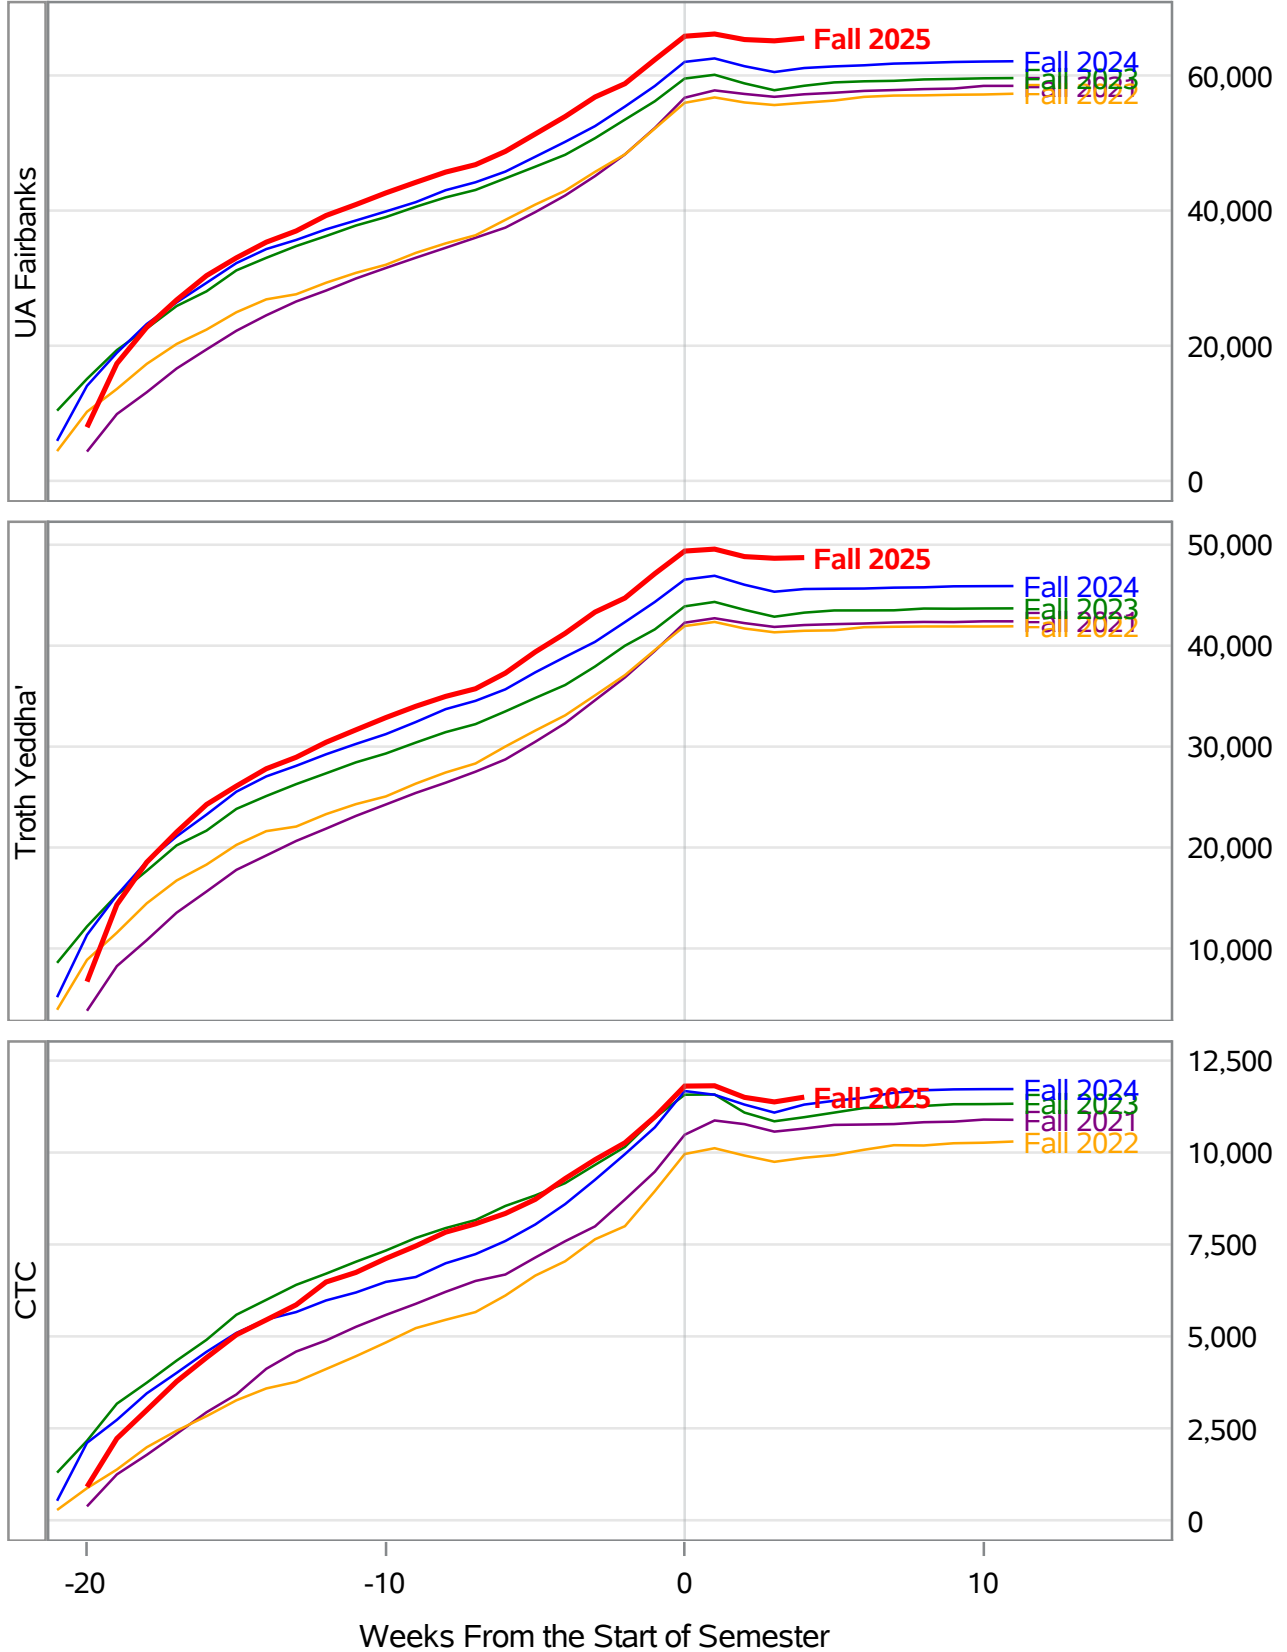

**University of Alaska Fairbanks - Early Semester Report
 Student Credit Hours Generated by Registration Week
 Fall 2021 - Fall 2025**

In November 2024, the University of Alaska Board of Regents approved the merging of the UAF Interior Alaska Campus with UAF Community and Technical College. This transition is evident in the data for fall 2025, and thus prior year data has been adjusted to include IAC with CTC for valid trend comparison.