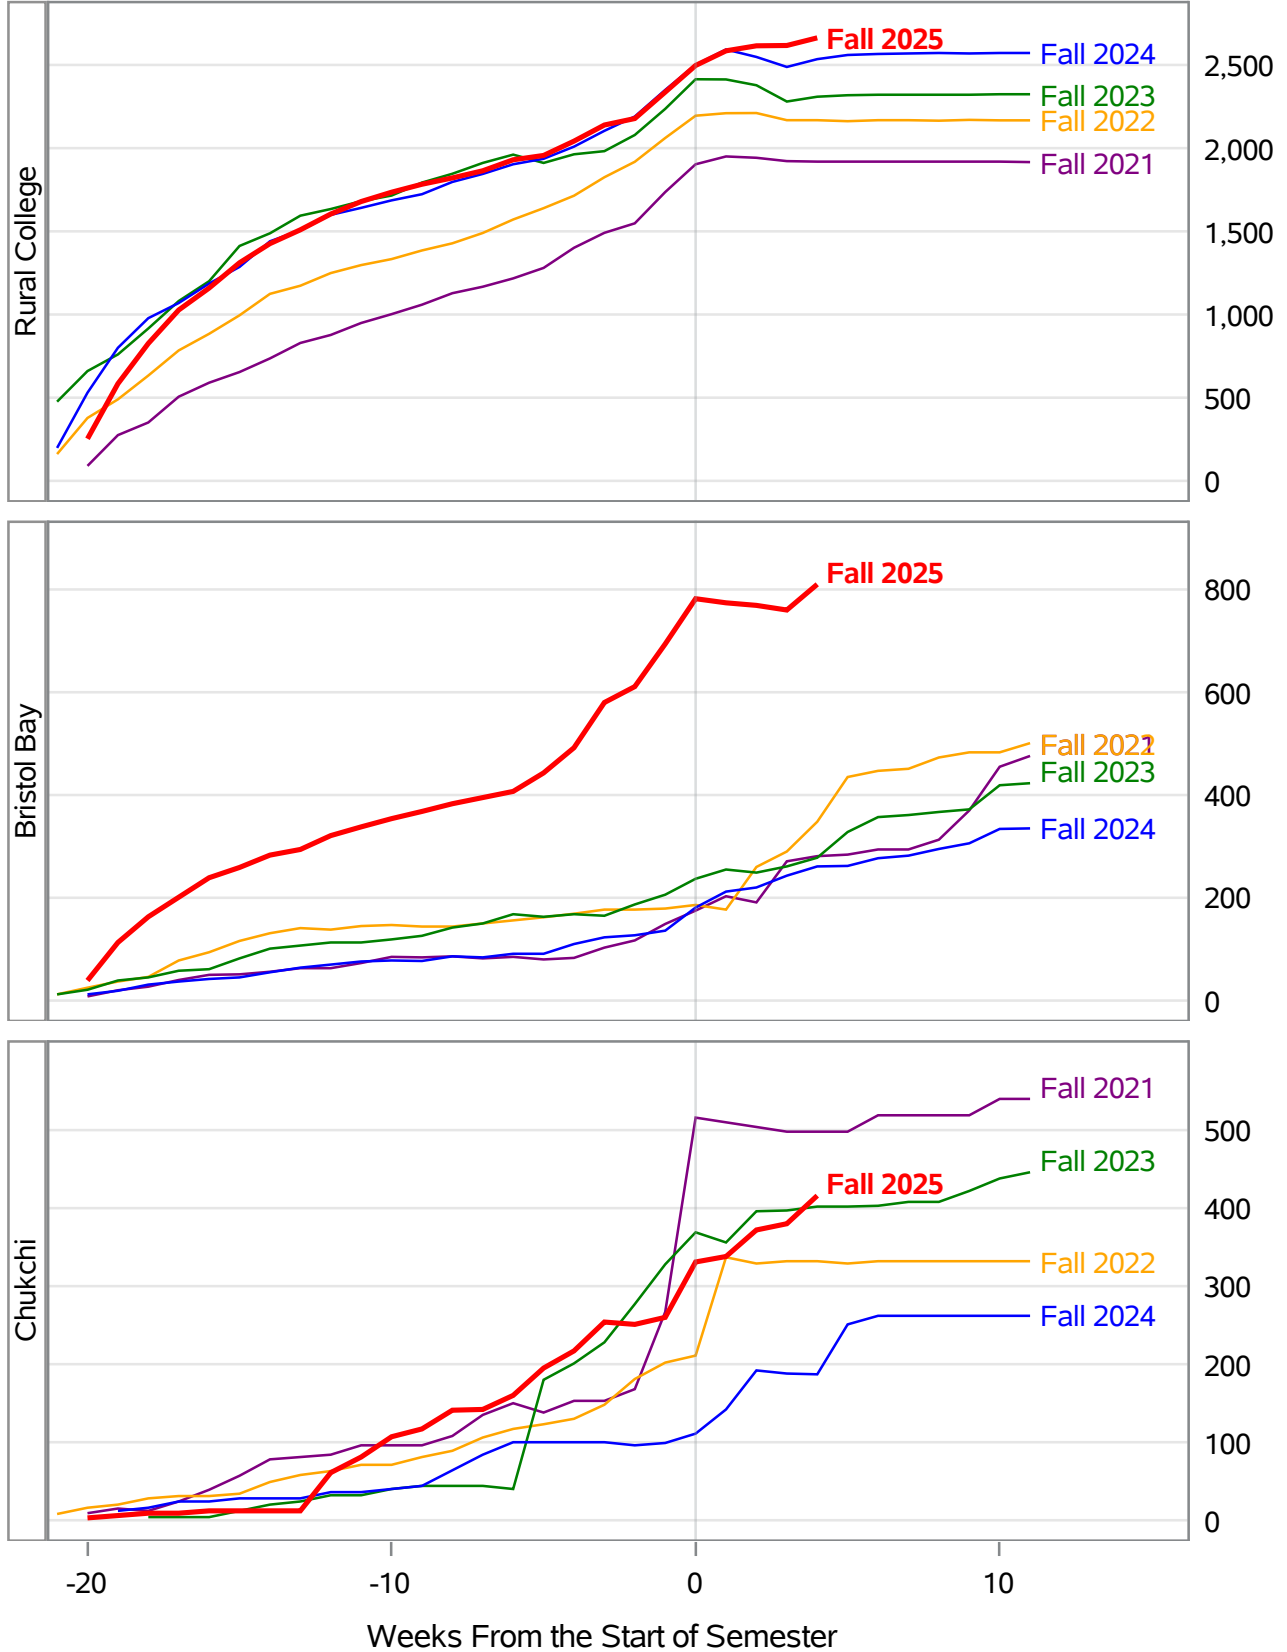

**University of Alaska Fairbanks - Early Semester Report
Student Credit Hours Generated by Registration Week
Fall 2021 - Fall 2025**

In November 2024, the University of Alaska Board of Regents approved the merging of the UAF Interior Alaska Campus with UAF Community and Technical College. This transition is evident in the data for fall 2025, and thus prior year data has been adjusted to include IAC with CTC for valid trend comparison.

Source: Banner SI Extracts. Compiled on 23SEP2025. Compiled by KC Casort, 907-474-7130, klcasort@alaska.edu
UAF Planning, Analysis and Institutional Research | www.uaf.edu/pair