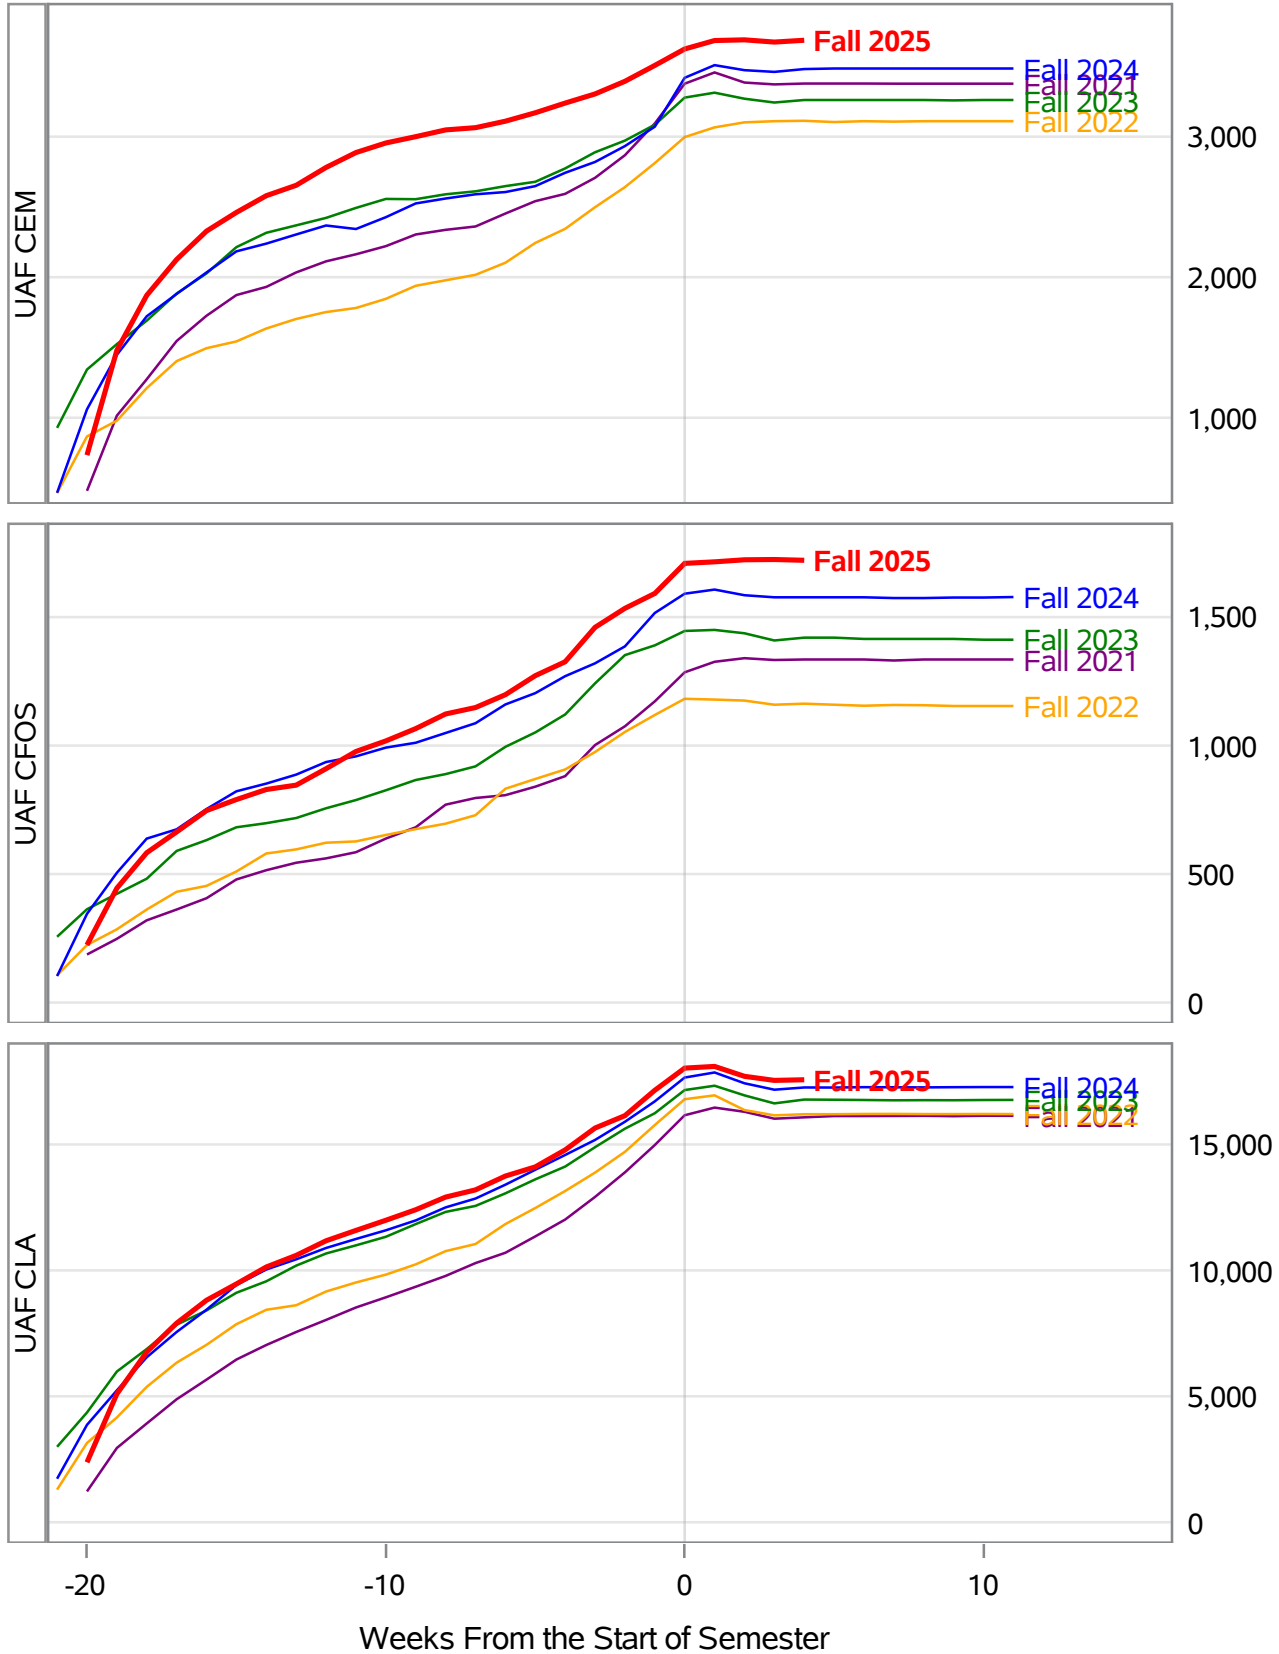

**University of Alaska Fairbanks - Early Semester Report
Student Credit Hours Generated by Registration Week
Fall 2021 - Fall 2025**

In November 2024, the University of Alaska Board of Regents approved the merging of the UAF Interior Alaska Campus with UAF Community and Technical College. This transition is evident in the data for fall 2025, and thus prior year data has been adjusted to include IAC with CTC for valid trend comparison.

Source: Banner SI Extracts. Compiled on 23SEP2025. Compiled by KC Casort, 907-474-7130, klcasort@alaska.edu
UAF Planning, Analysis and Institutional Research | www.uaf.edu/pair