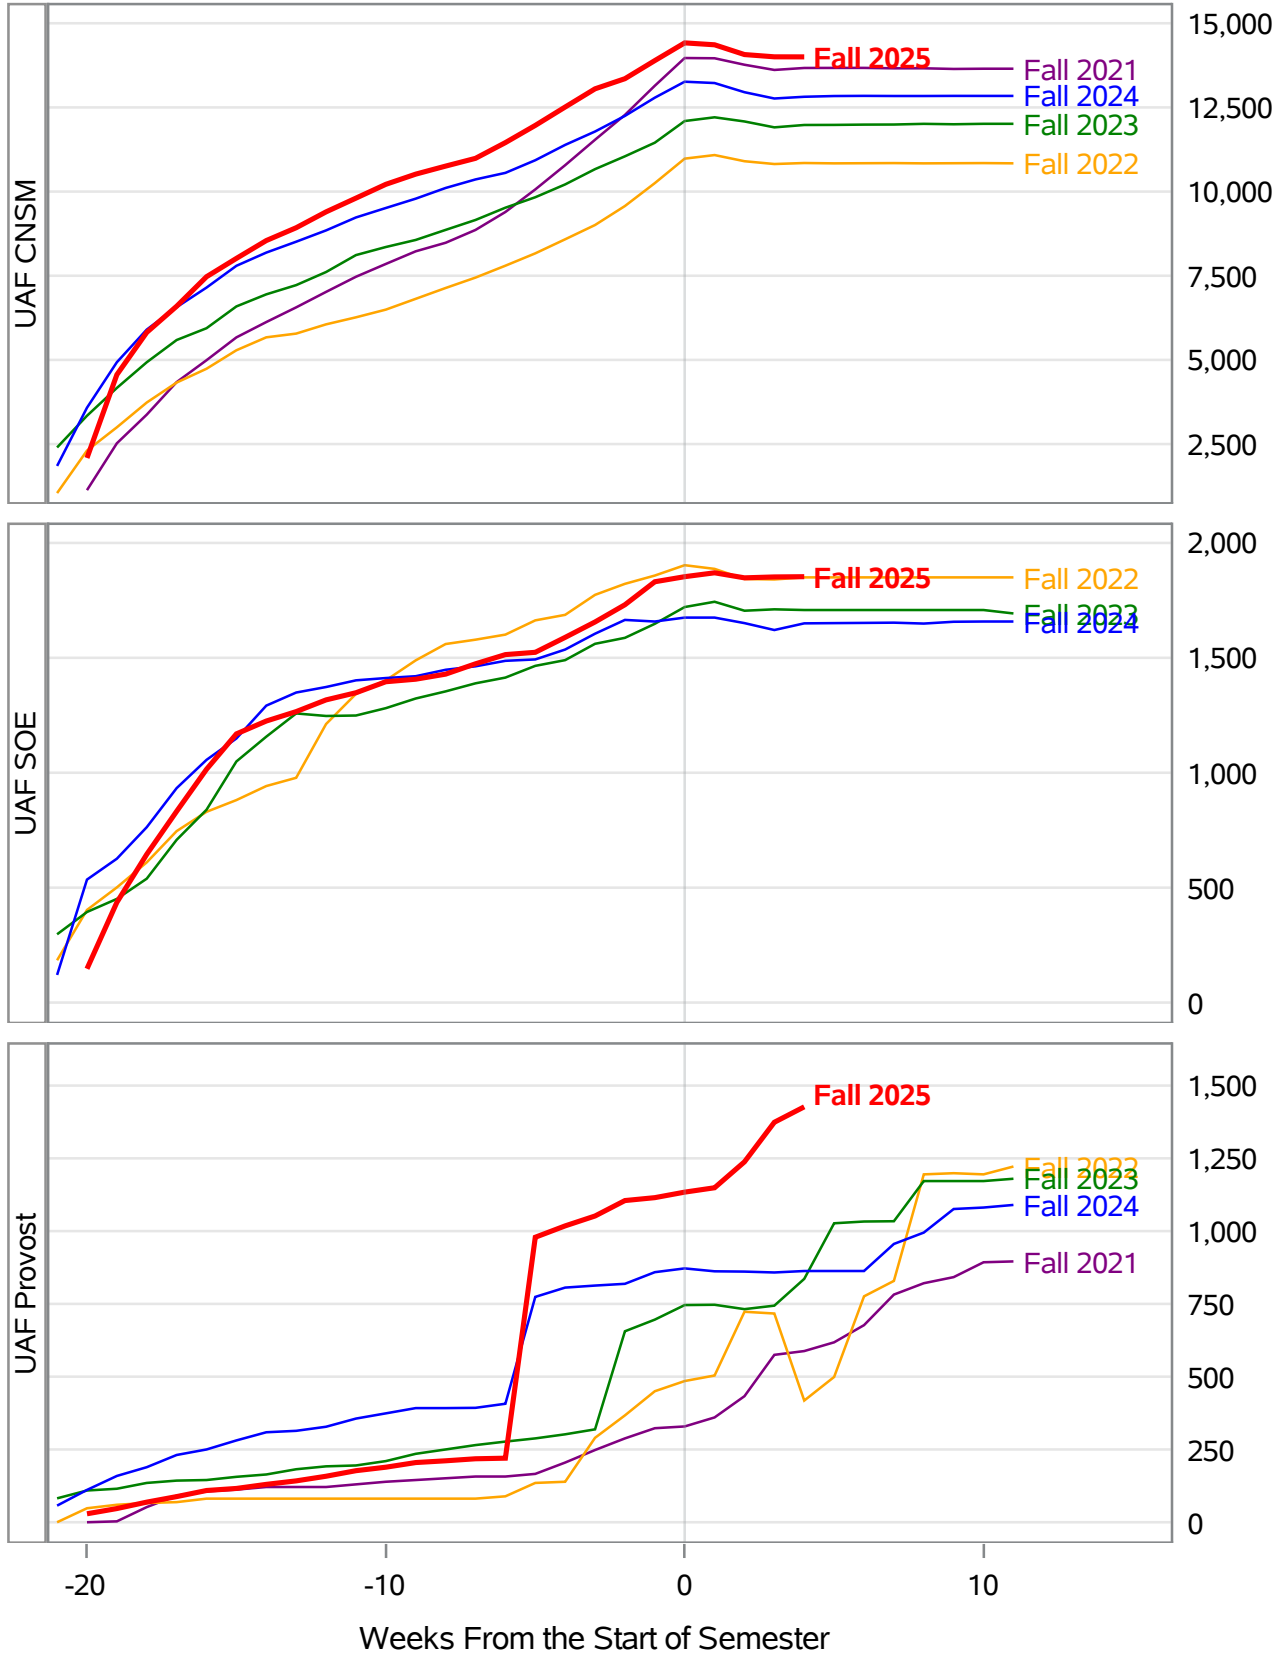

**University of Alaska Fairbanks - Early Semester Report
Student Credit Hours Generated by Registration Week
Fall 2021 - Fall 2025**

In November 2024, the University of Alaska Board of Regents approved the merging of the UAF Interior Alaska Campus with UAF Community and Technical College. This transition is evident in the data for fall 2025, and thus prior year data has been adjusted to include IAC with CTC for valid trend comparison.

Source: Banner SI Extracts. Compiled on 23SEP2025. Compiled by KC Casort, 907-474-7130, klcasort@alaska.edu
UAF Planning, Analysis and Institutional Research | www.uaf.edu/pair