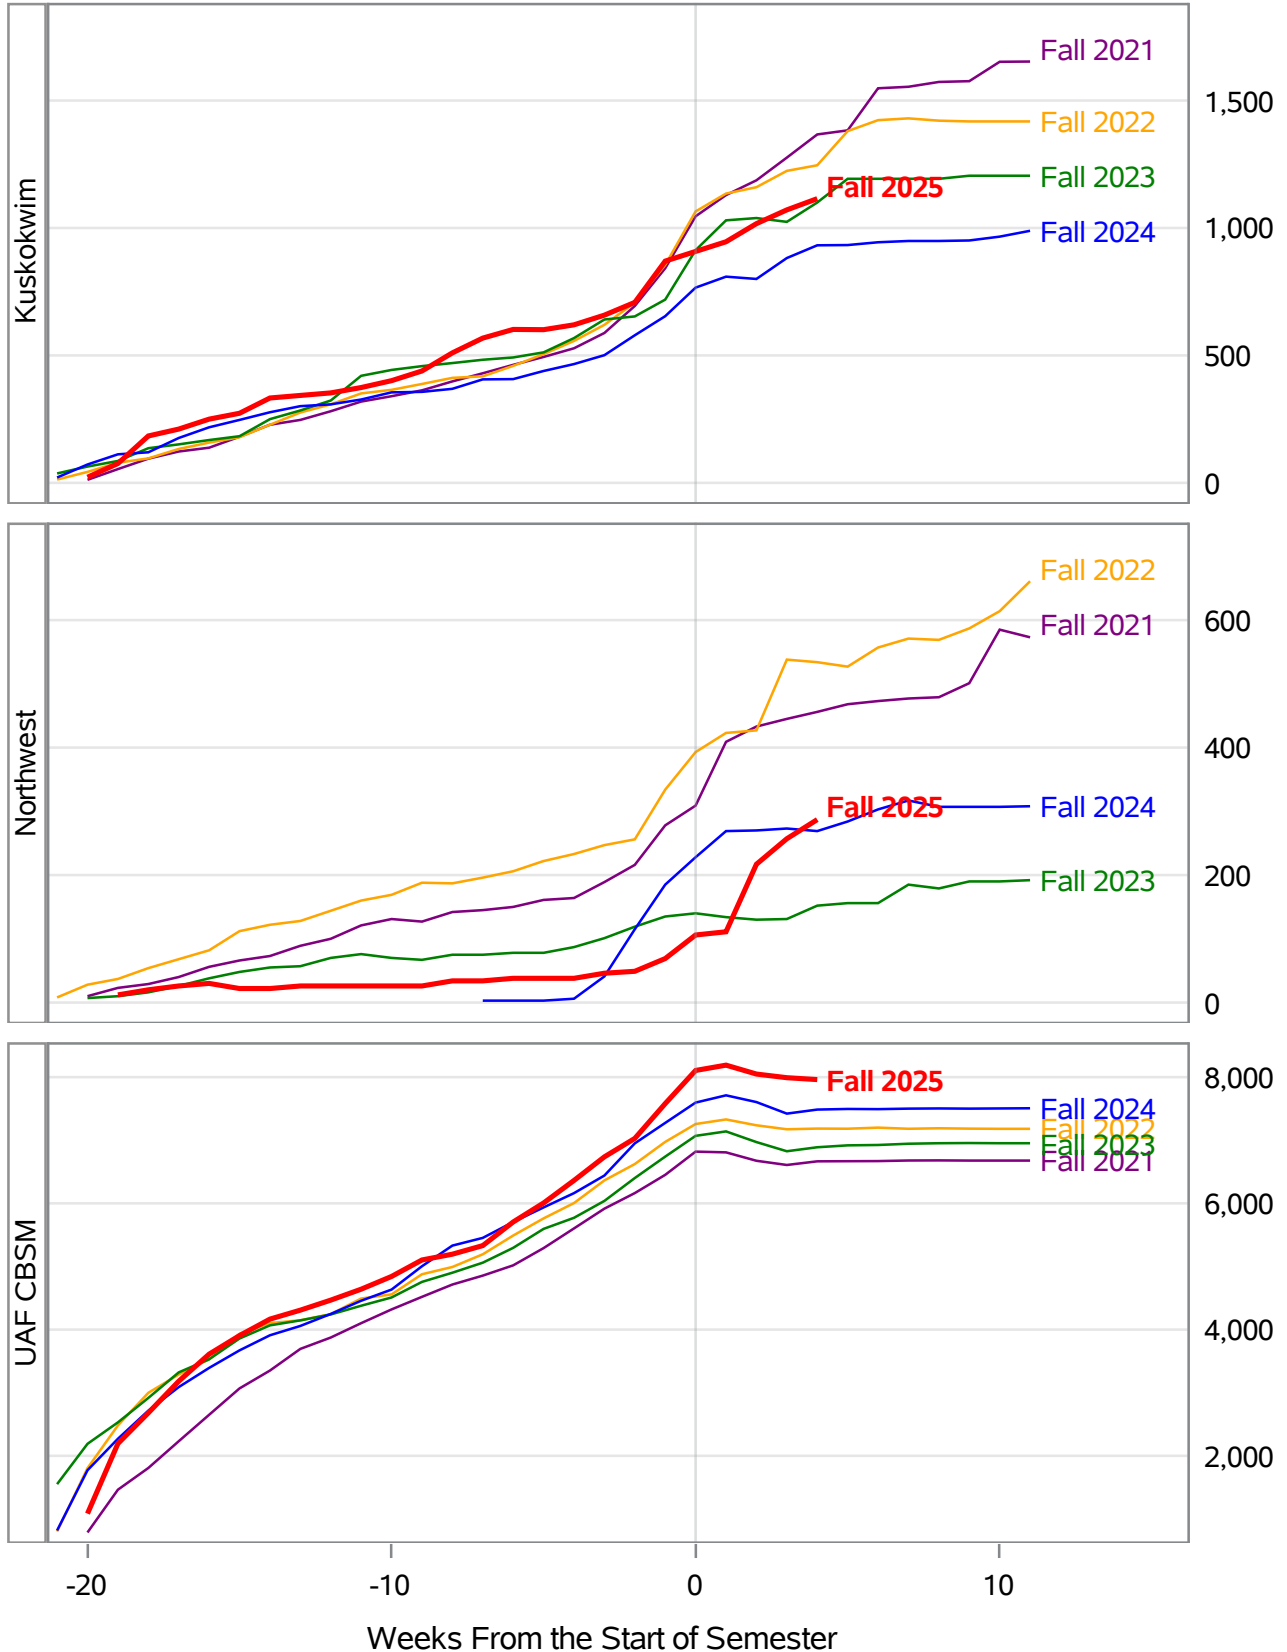

**University of Alaska Fairbanks - Early Semester Report
Student Credit Hours Generated by Registration Week
Fall 2021 - Fall 2025**

In November 2024, the University of Alaska Board of Regents approved the merging of the UAF Interior Alaska Campus with UAF Community and Technical College. This transition is evident in the data for fall 2025, and thus prior year data has been adjusted to include IAC with CTC for valid trend comparison.

Source: Banner SI Extracts. Compiled on 23SEP2025. Compiled by KC Casort, 907-474-7130, klcasort@alaska.edu
UAF Planning, Analysis and Institutional Research | www.uaf.edu/pair