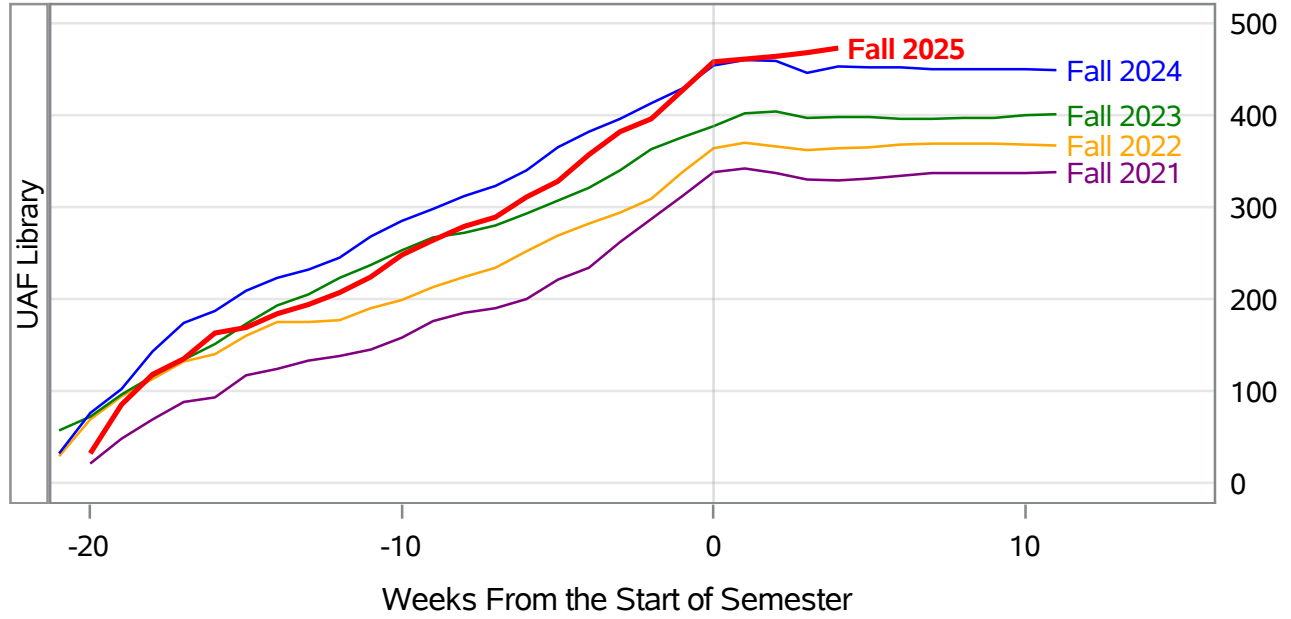

University of Alaska Fairbanks - Early Semester Report
Student Credit Hours Generated by Registration Week
Fall 2021 - Fall 2025

In November 2024, the University of Alaska Board of Regents approved the merging of the UAF Interior Alaska Campus with UAF Community and Technical College. This transition is evident in the data for fall 2025, and thus prior year data has been adjusted to include IAC with CTC for valid trend comparison.

Source: Banner SI Extracts. Compiled on 23SEP2025. Compiled by KC Casort, 907-474-7130, klcasort@alaska.edu
UAF Planning, Analysis and Institutional Research | www.uaf.edu/pair