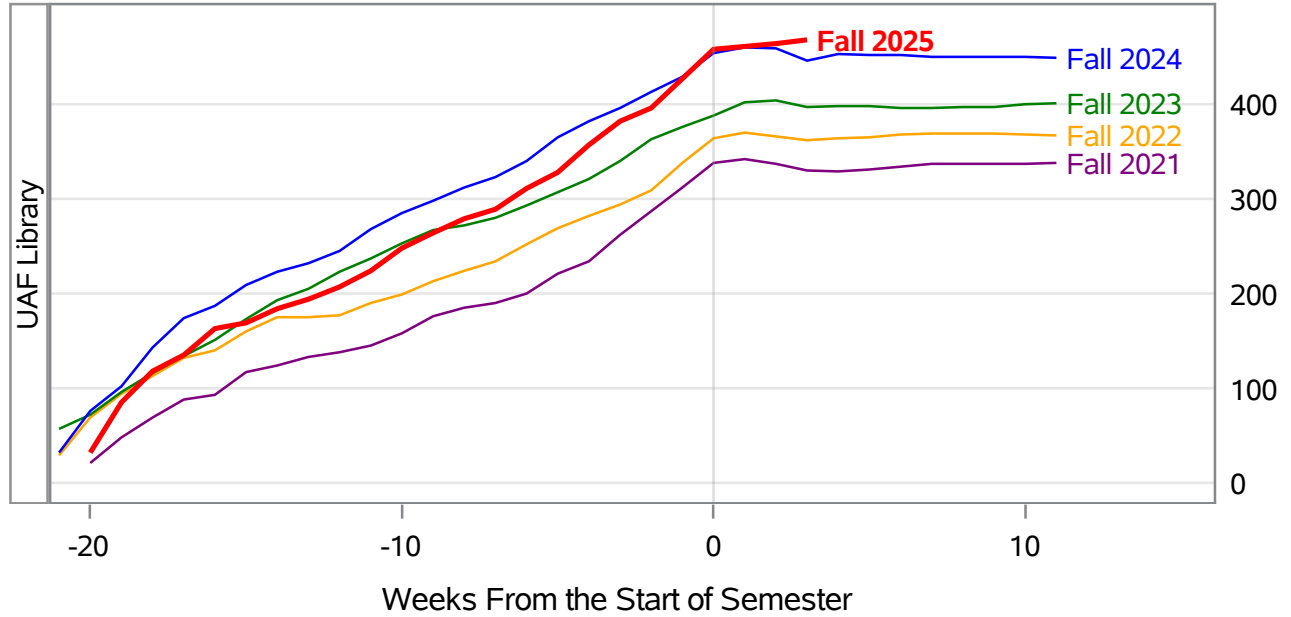

University of Alaska Fairbanks - Early Semester Report
Student Credit Hours Generated by Registration Week
Fall 2021 - Fall 2025

In November 2024, the University of Alaska Board of Regents approved the merging of the UAF Interior Alaska Campus with UAF Community and Technical College. This transition is evident in the data for fall 2025, and thus prior year data has been adjusted to include IAC with CTC for valid trend comparison.

Source: Banner SI Extracts. Compiled on 16SEP2025. Compiled by KC Casort, 907-474-7130, klcasort@alaska.edu
UAF Planning, Analysis and Institutional Research | www.uaf.edu/pair