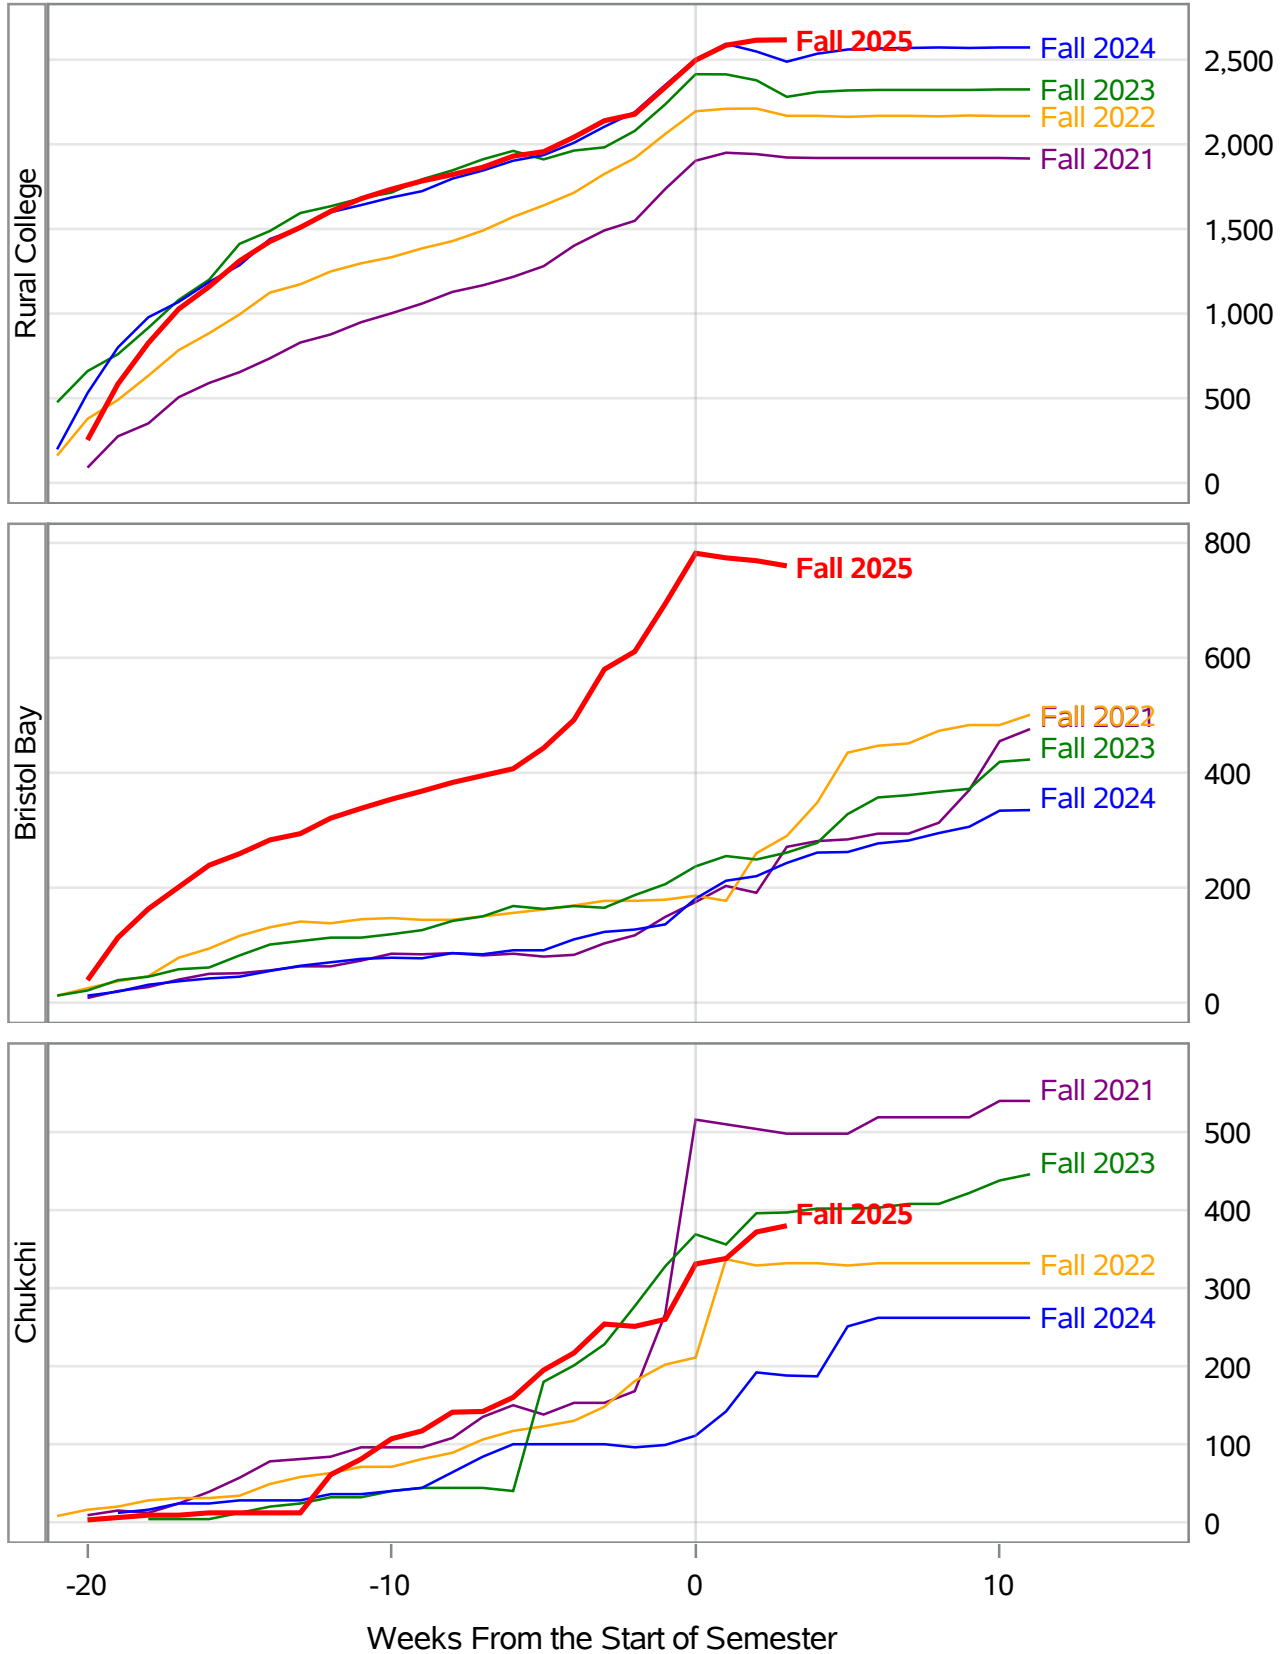

**University of Alaska Fairbanks - Early Semester Report
Student Credit Hours Generated by Registration Week
Fall 2021 - Fall 2025**

In November 2024, the University of Alaska Board of Regents approved the merging of the UAF Interior Alaska Campus with UAF Community and Technical College. This transition is evident in the data for fall 2025, and thus prior year data has been adjusted to include IAC with CTC for valid trend comparison.

Source: Banner SI Extracts. Compiled on 16SEP2025. Compiled by KC Casort, 907-474-7130, klcasort@alaska.edu
UAF Planning, Analysis and Institutional Research | www.uaf.edu/pair