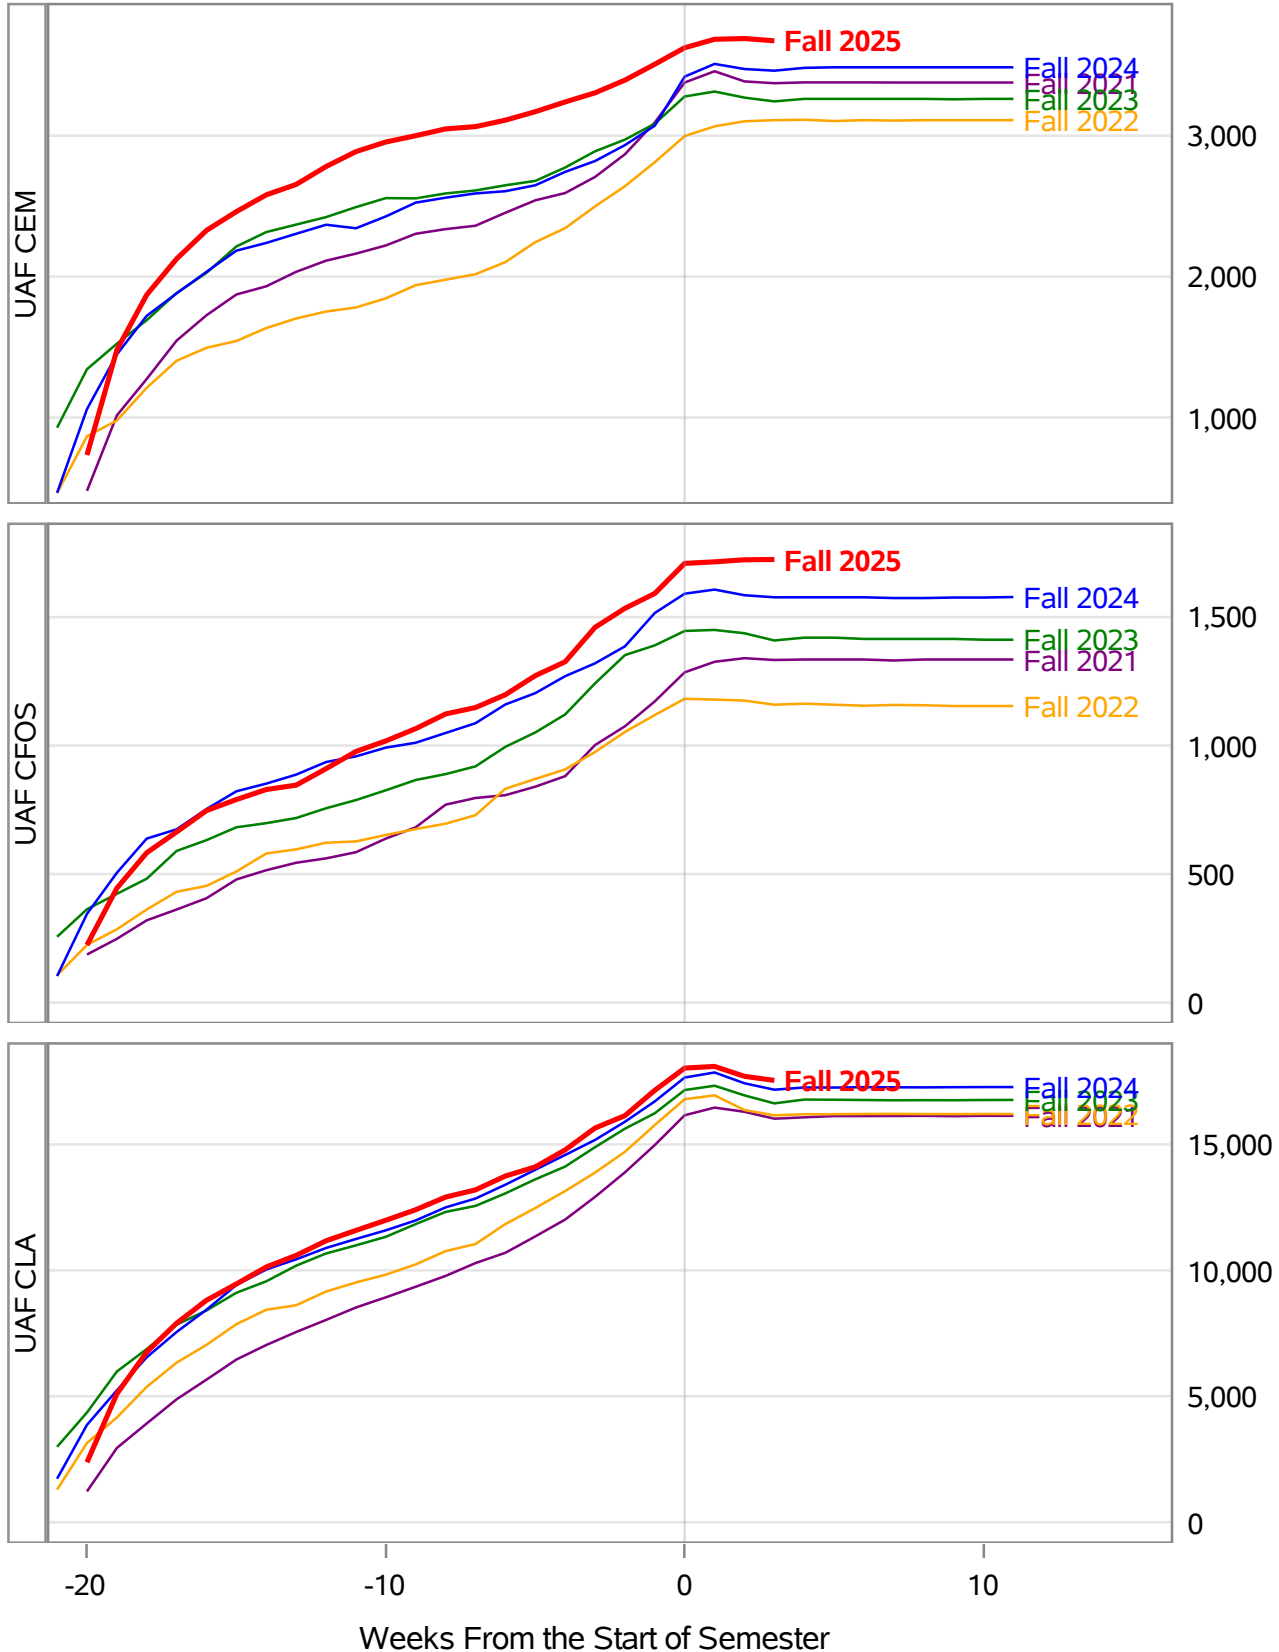

**University of Alaska Fairbanks - Early Semester Report
Student Credit Hours Generated by Registration Week
Fall 2021 - Fall 2025**

In November 2024, the University of Alaska Board of Regents approved the merging of the UAF Interior Alaska Campus with UAF Community and Technical College. This transition is evident in the data for fall 2025, and thus prior year data has been adjusted to include IAC with CTC for valid trend comparison.

Source: Banner SI Extracts. Compiled on 16SEP2025. Compiled by KC Casort, 907-474-7130, klcasort@alaska.edu
UAF Planning, Analysis and Institutional Research | www.uaf.edu/pair