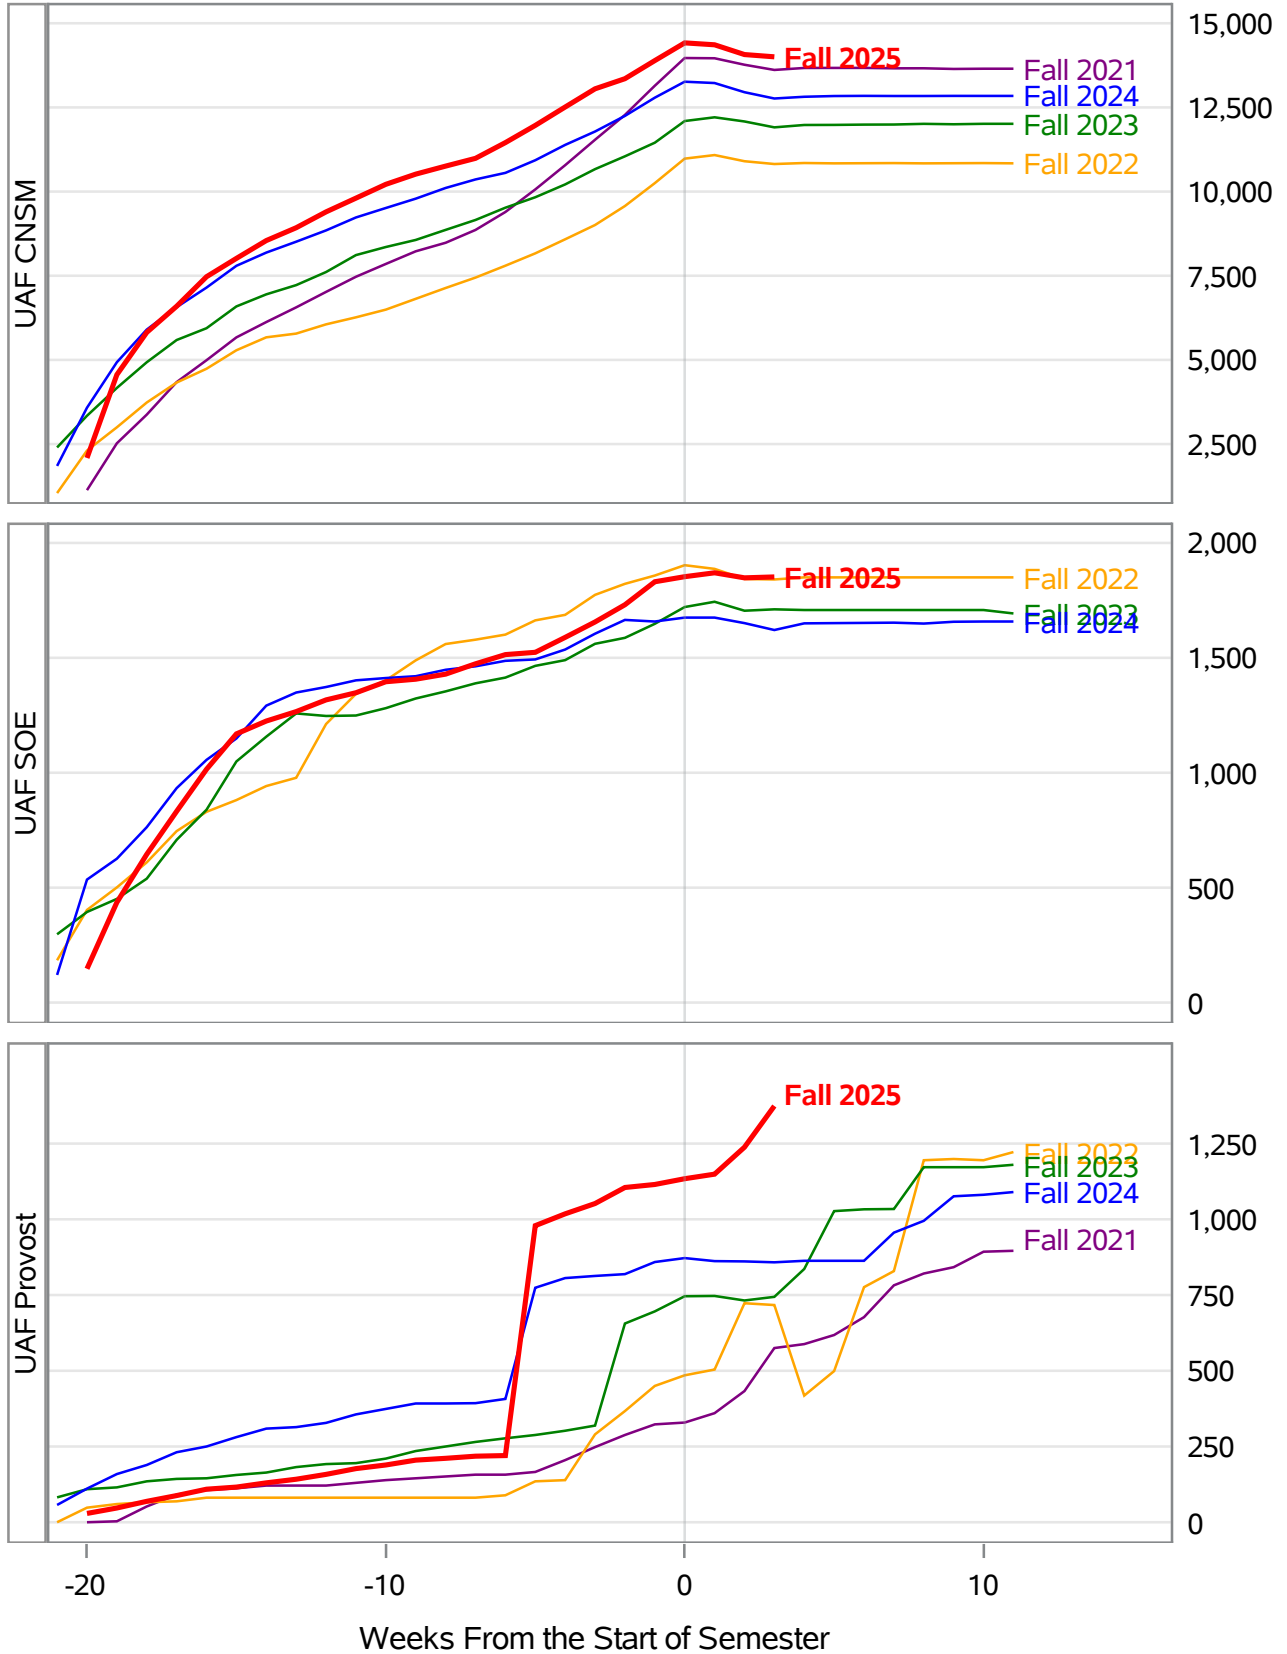

**University of Alaska Fairbanks - Early Semester Report
Student Credit Hours Generated by Registration Week
Fall 2021 - Fall 2025**

In November 2024, the University of Alaska Board of Regents approved the merging of the UAF Interior Alaska Campus with UAF Community and Technical College. This transition is evident in the data for fall 2025, and thus prior year data has been adjusted to include IAC with CTC for valid trend comparison.

Source: Banner SI Extracts. Compiled on 16SEP2025. Compiled by KC Casort, 907-474-7130, klcasort@alaska.edu
UAF Planning, Analysis and Institutional Research | www.uaf.edu/pair