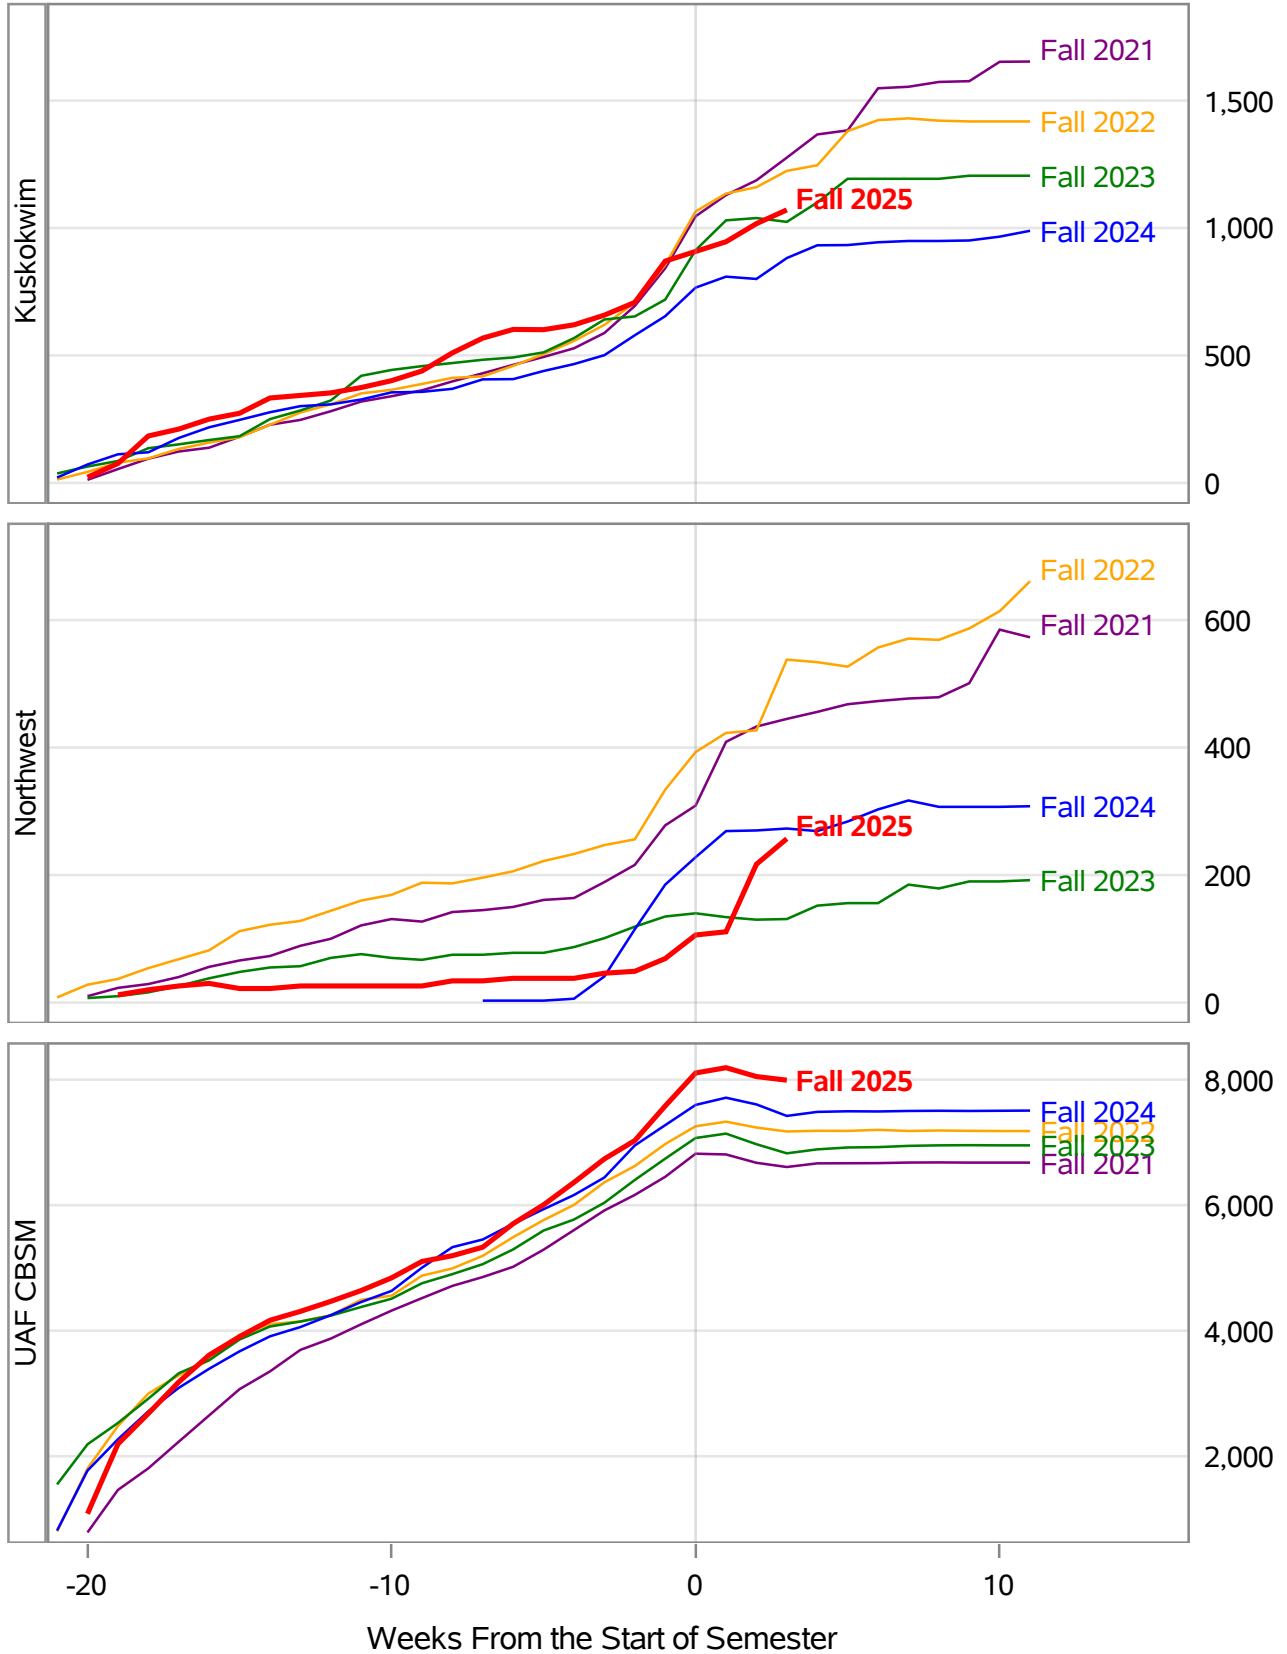

**University of Alaska Fairbanks - Early Semester Report
Student Credit Hours Generated by Registration Week
Fall 2021 - Fall 2025**

In November 2024, the University of Alaska Board of Regents approved the merging of the UAF Interior Alaska Campus with UAF Community and Technical College. This transition is evident in the data for fall 2025, and thus prior year data has been adjusted to include IAC with CTC for valid trend comparison.

Source: Banner SI Extracts. Compiled on 16SEP2025. Compiled by KC Casort, 907-474-7130, klcasort@alaska.edu
UAF Planning, Analysis and Institutional Research | www.uaf.edu/pair