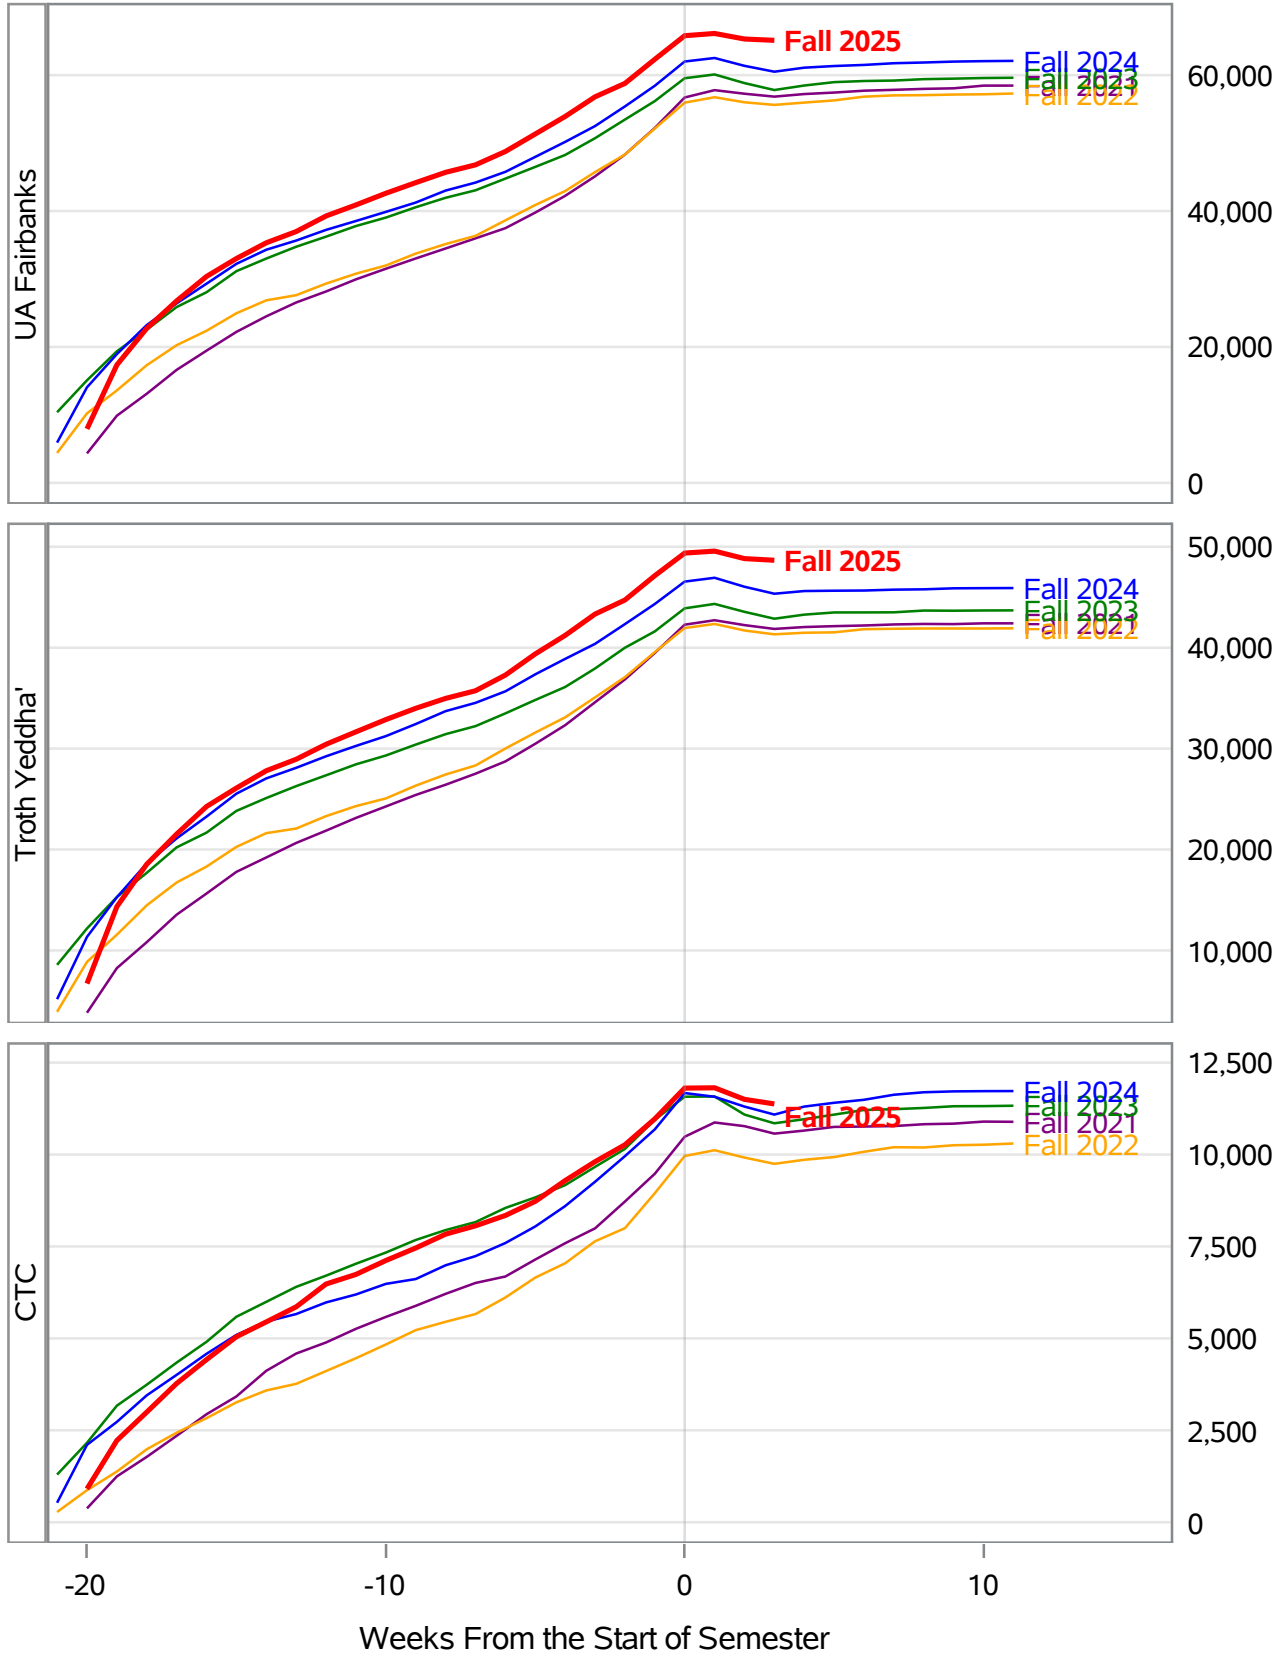

**University of Alaska Fairbanks - Early Semester Report
 Student Credit Hours Generated by Registration Week
 Fall 2021 - Fall 2025**

In November 2024, the University of Alaska Board of Regents approved the merging of the UAF Interior Alaska Campus with UAF Community and Technical College. This transition is evident in the data for fall 2025, and thus prior year data has been adjusted to include IAC with CTC for valid trend comparison.