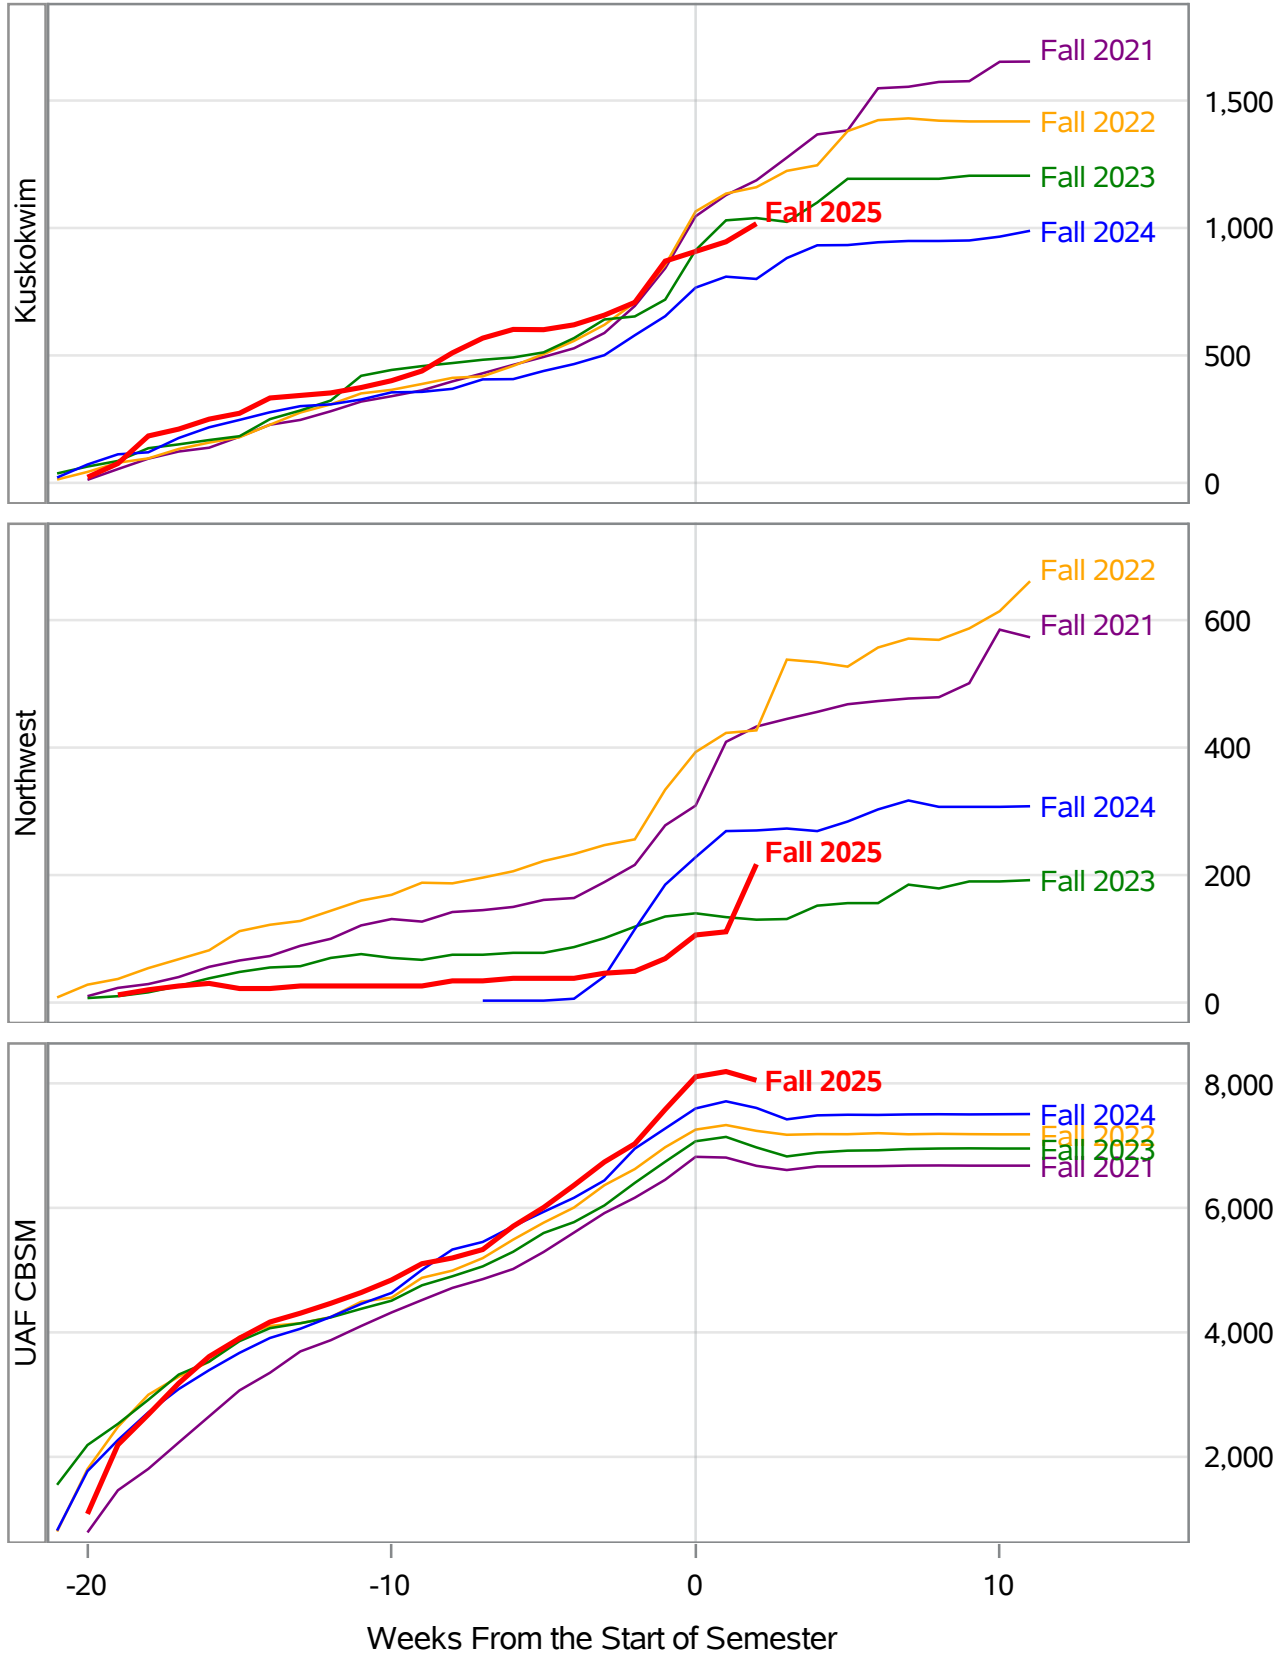

**University of Alaska Fairbanks - Early Semester Report
Student Credit Hours Generated by Registration Week
Fall 2021 - Fall 2025**

In November 2024, the University of Alaska Board of Regents approved the merging of the UAF Interior Alaska Campus with UAF Community and Technical College. This transition is evident in the data for fall 2025, and thus prior year data has been adjusted to include IAC with CTC for valid trend comparison.

Source: Banner SI Extracts. Compiled on 09SEP2025. Compiled by KC Casort, 907-474-7130, klcasort@alaska.edu
UAF Planning, Analysis and Institutional Research | www.uaf.edu/pair