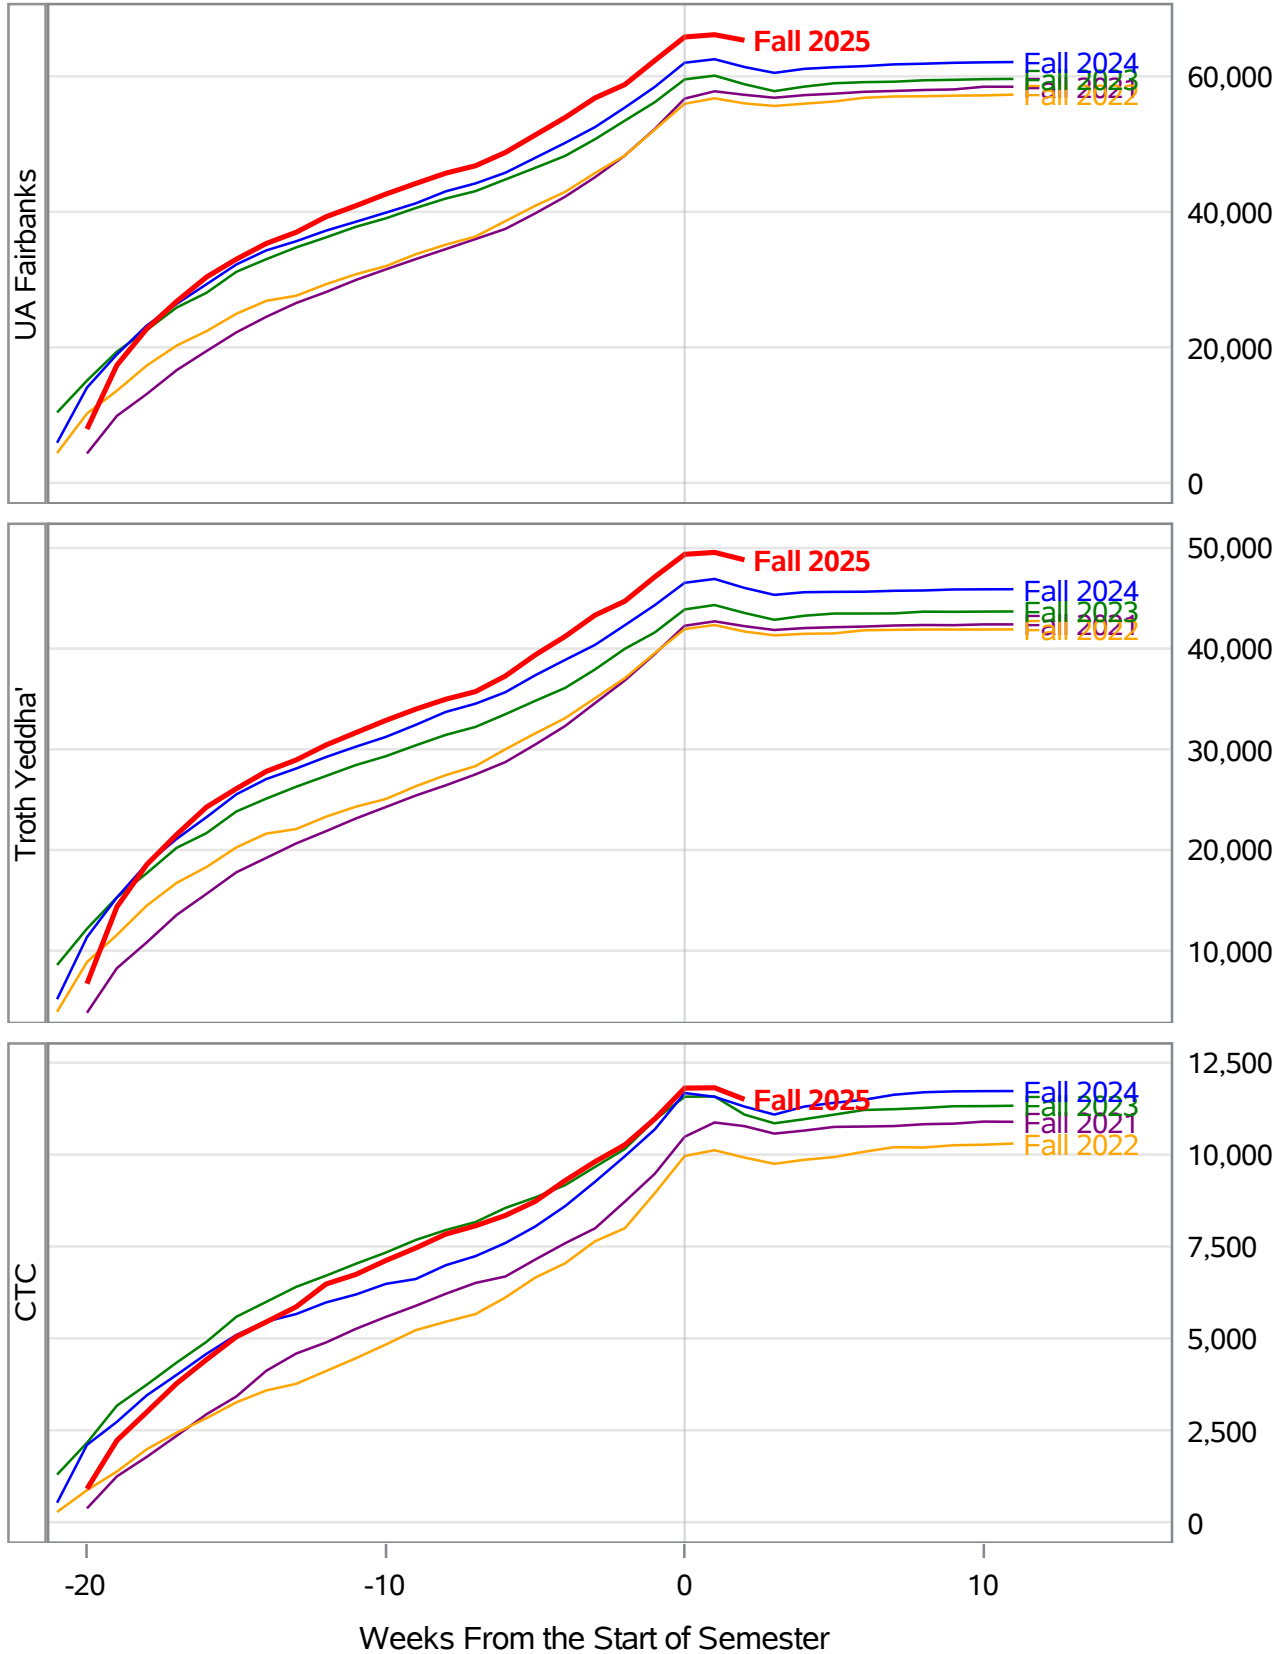

**University of Alaska Fairbanks - Early Semester Report
 Student Credit Hours Generated by Registration Week
 Fall 2021 - Fall 2025**

In November 2024, the University of Alaska Board of Regents approved the merging of the UAF Interior Alaska Campus with UAF Community and Technical College. This transition is evident in the data for fall 2025, and thus prior year data has been adjusted to include IAC with CTC for valid trend comparison.