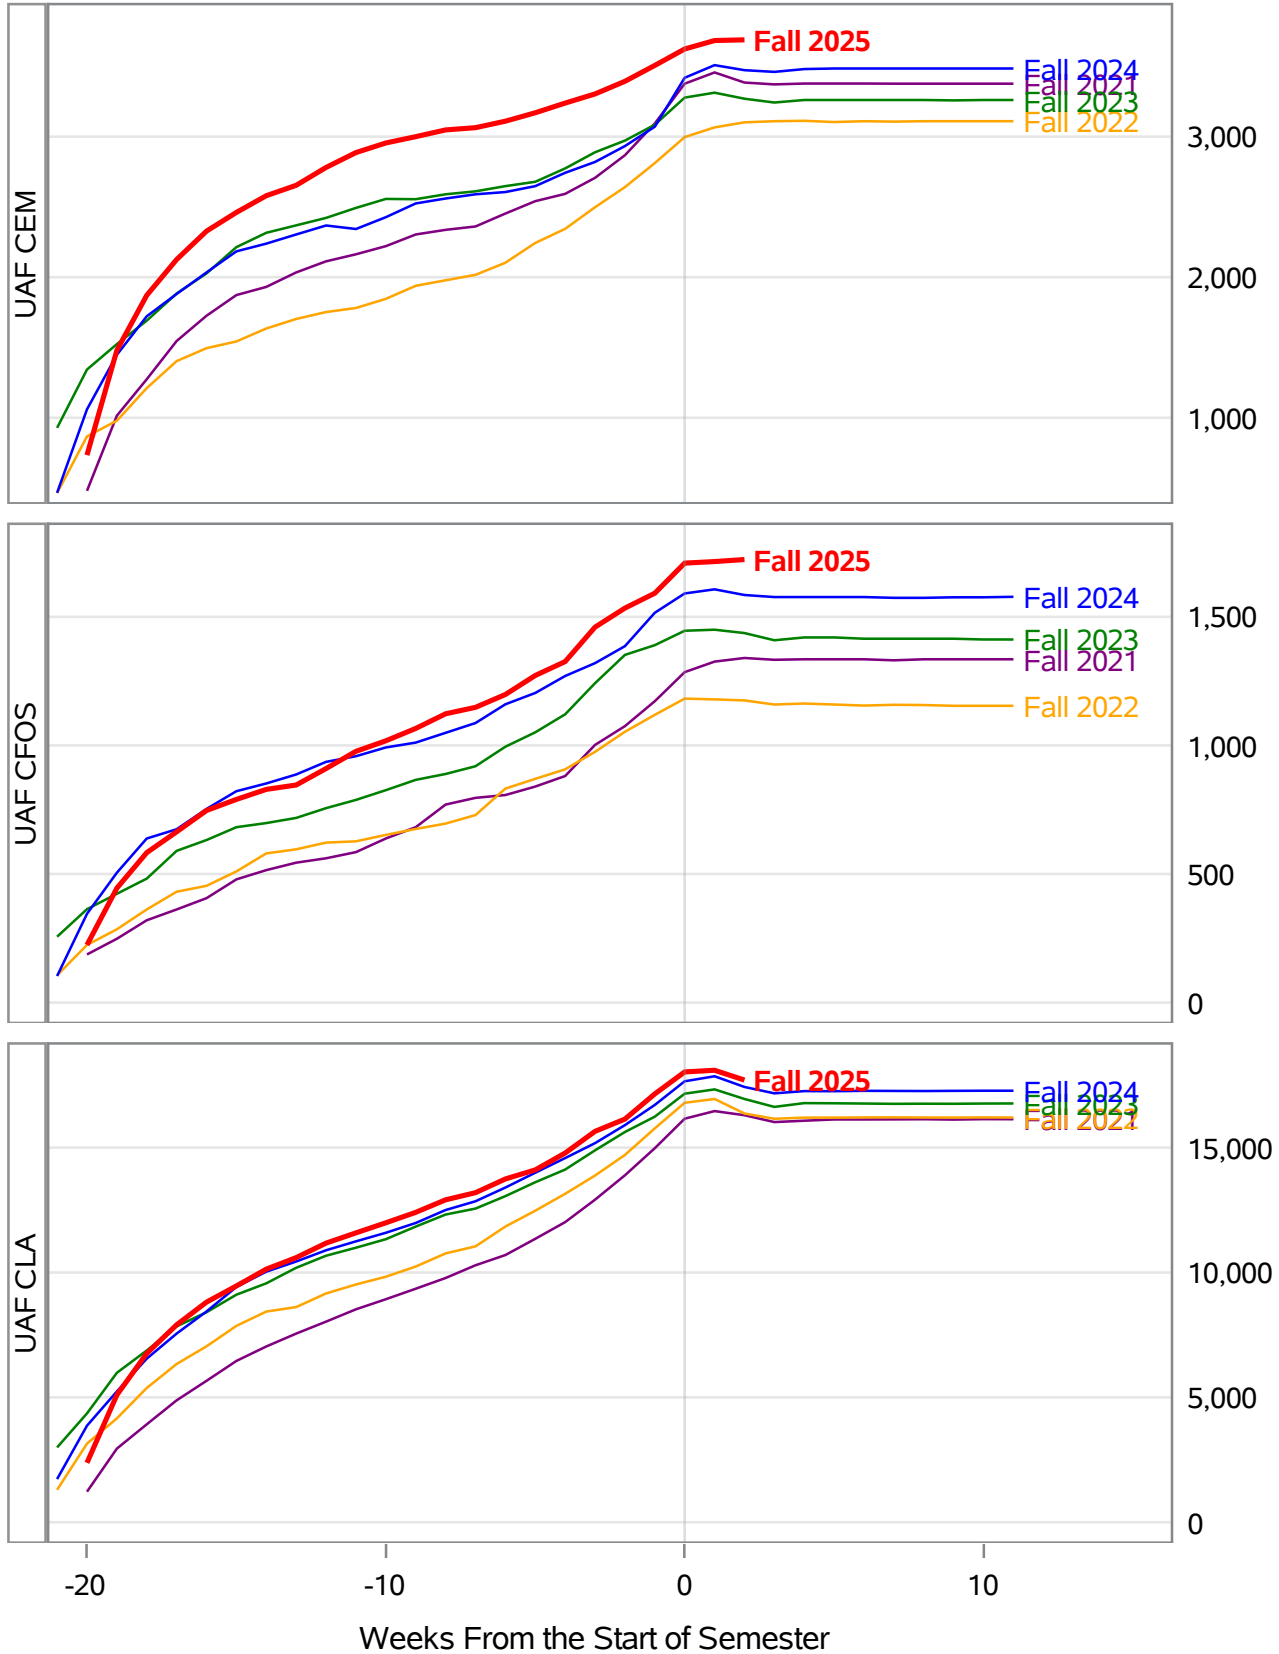

**University of Alaska Fairbanks - Early Semester Report
Student Credit Hours Generated by Registration Week
Fall 2021 - Fall 2025**

In November 2024, the University of Alaska Board of Regents approved the merging of the UAF Interior Alaska Campus with UAF Community and Technical College. This transition is evident in the data for fall 2025, and thus prior year data has been adjusted to include IAC with CTC for valid trend comparison.

Source: Banner SI Extracts. Compiled on 09SEP2025. Compiled by KC Casort, 907-474-7130, klcasort@alaska.edu
UAF Planning, Analysis and Institutional Research | www.uaf.edu/pair