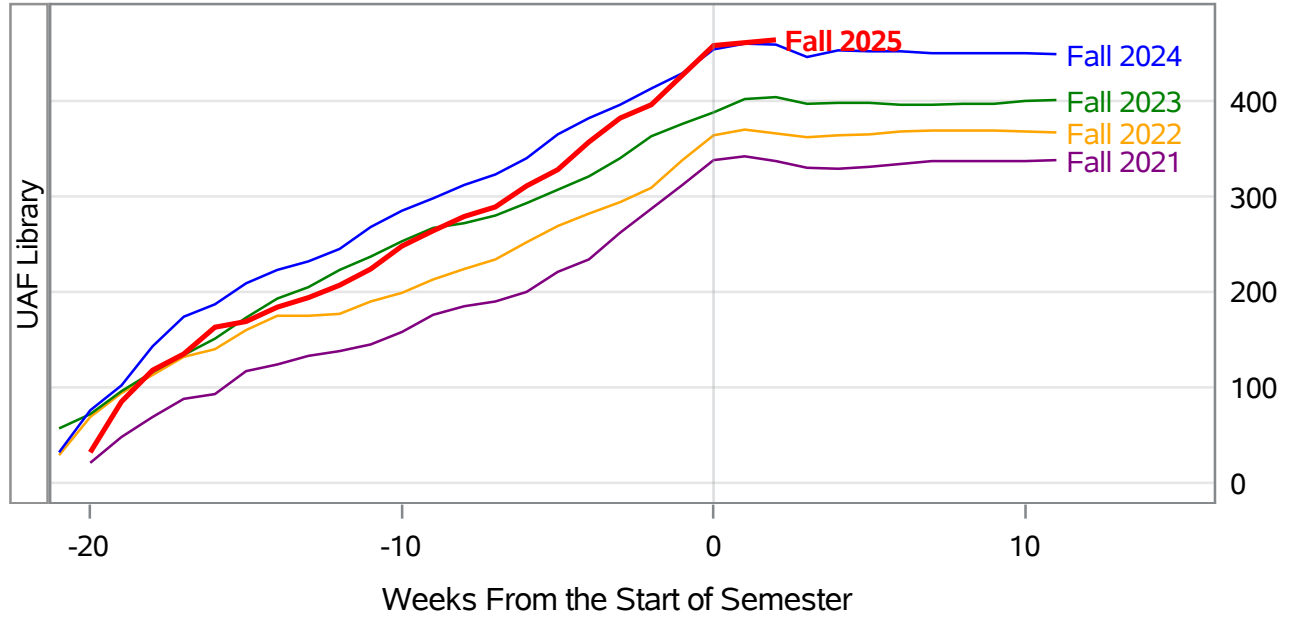

University of Alaska Fairbanks - Early Semester Report
Student Credit Hours Generated by Registration Week
Fall 2021 - Fall 2025

In November 2024, the University of Alaska Board of Regents approved the merging of the UAF Interior Alaska Campus with UAF Community and Technical College. This transition is evident in the data for fall 2025, and thus prior year data has been adjusted to include IAC with CTC for valid trend comparison.

Source: Banner SI Extracts. Compiled on 09SEP2025. Compiled by KC Casort, 907-474-7130, klcasort@alaska.edu
UAF Planning, Analysis and Institutional Research | www.uaf.edu/pair