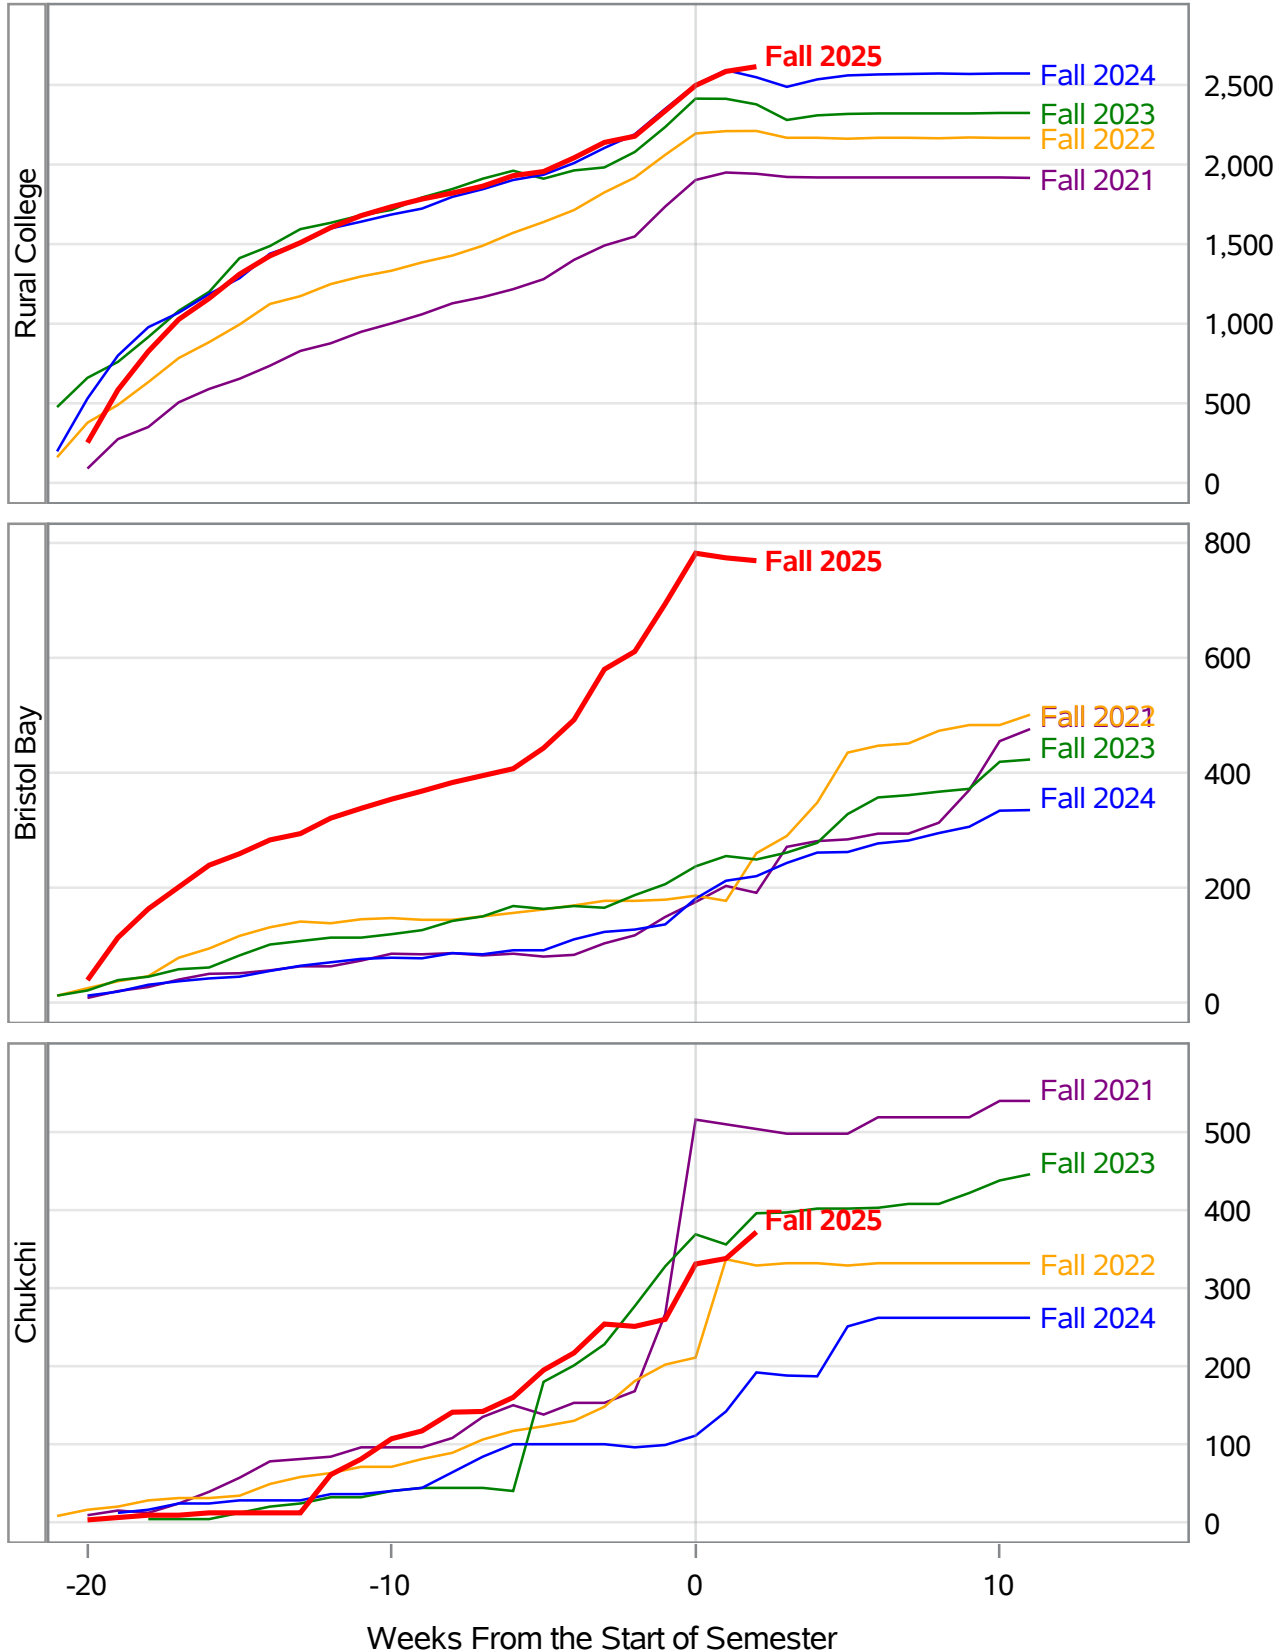

**University of Alaska Fairbanks - Early Semester Report
Student Credit Hours Generated by Registration Week
Fall 2021 - Fall 2025**

In November 2024, the University of Alaska Board of Regents approved the merging of the UAF Interior Alaska Campus with UAF Community and Technical College. This transition is evident in the data for fall 2025, and thus prior year data has been adjusted to include IAC with CTC for valid trend comparison.

Source: Banner SI Extracts. Compiled on 09SEP2025. Compiled by KC Casort, 907-474-7130, klcasort@alaska.edu
UAF Planning, Analysis and Institutional Research | www.uaf.edu/pair