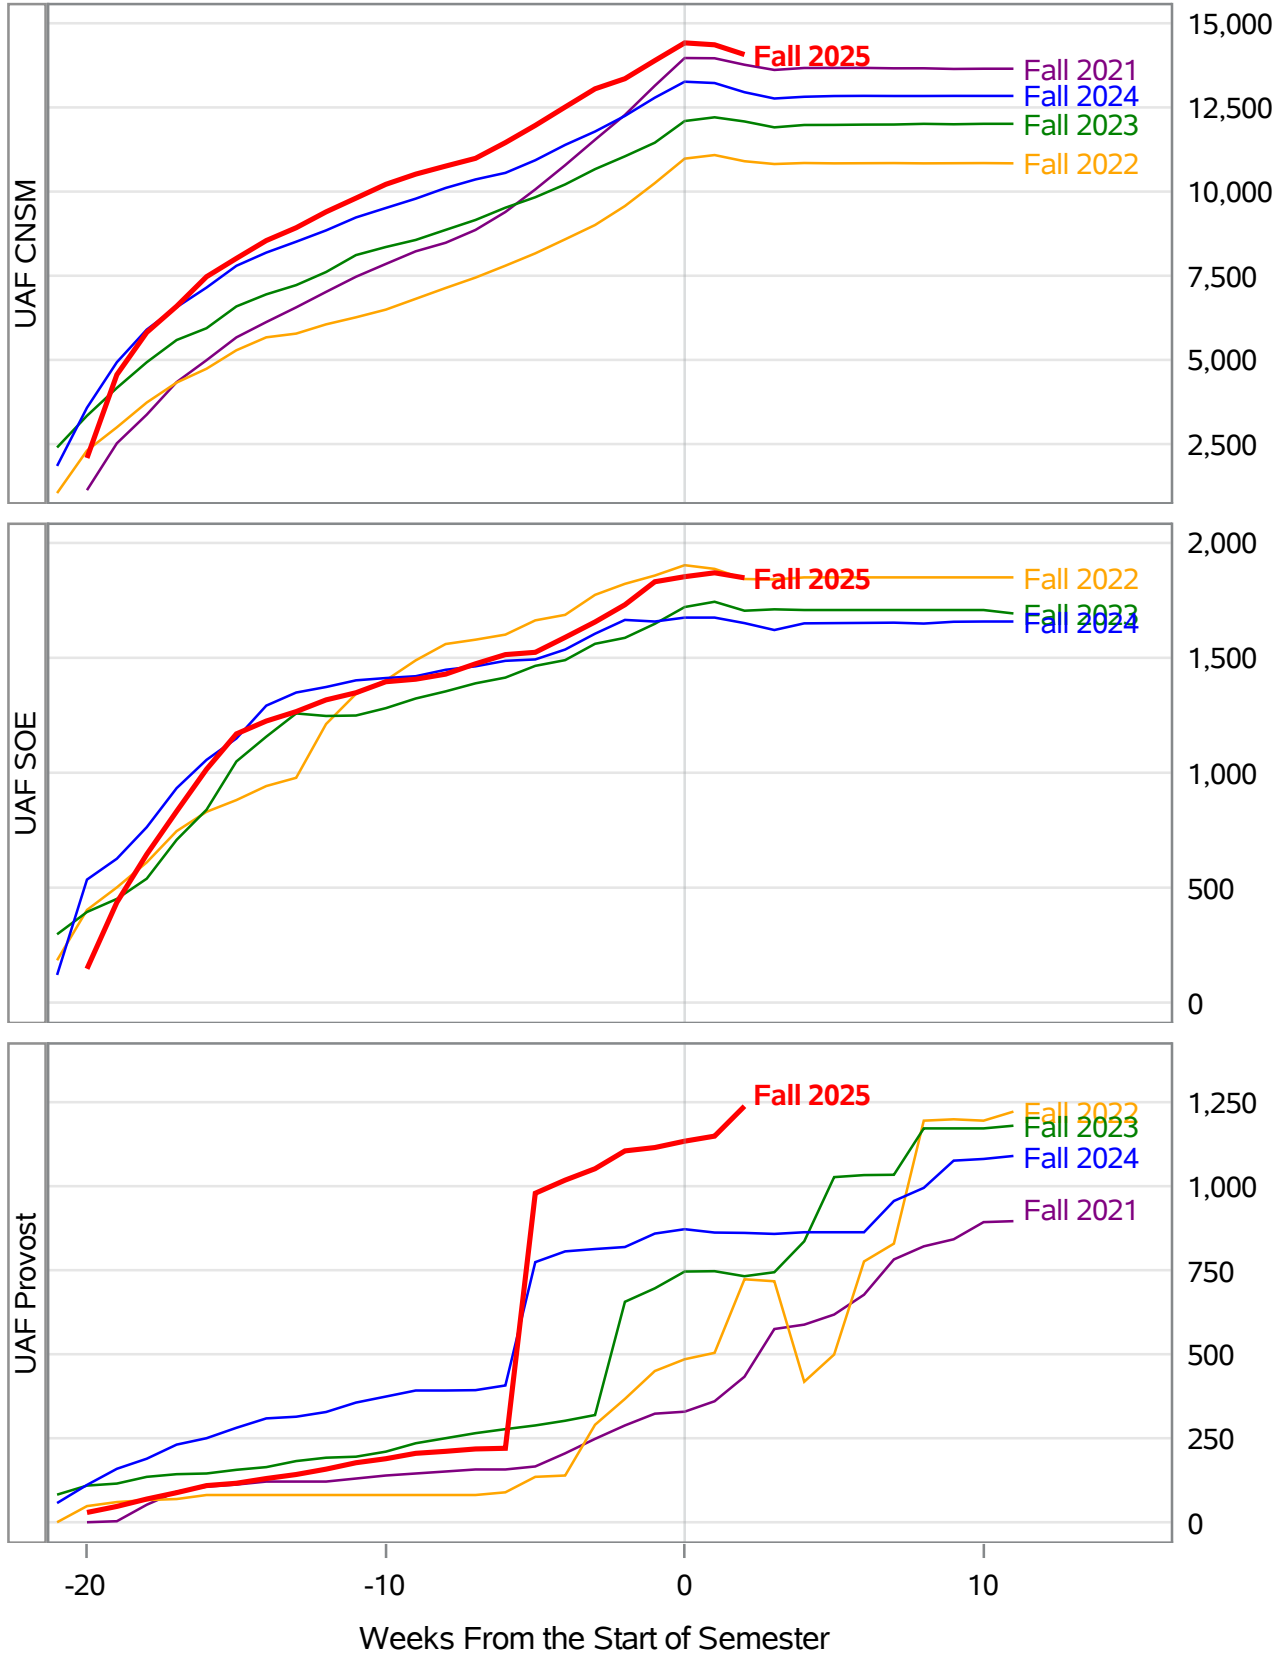

**University of Alaska Fairbanks - Early Semester Report
Student Credit Hours Generated by Registration Week
Fall 2021 - Fall 2025**

In November 2024, the University of Alaska Board of Regents approved the merging of the UAF Interior Alaska Campus with UAF Community and Technical College. This transition is evident in the data for fall 2025, and thus prior year data has been adjusted to include IAC with CTC for valid trend comparison.

Source: Banner SI Extracts. Compiled on 09SEP2025. Compiled by KC Casort, 907-474-7130, klcasort@alaska.edu
UAF Planning, Analysis and Institutional Research | www.uaf.edu/pair