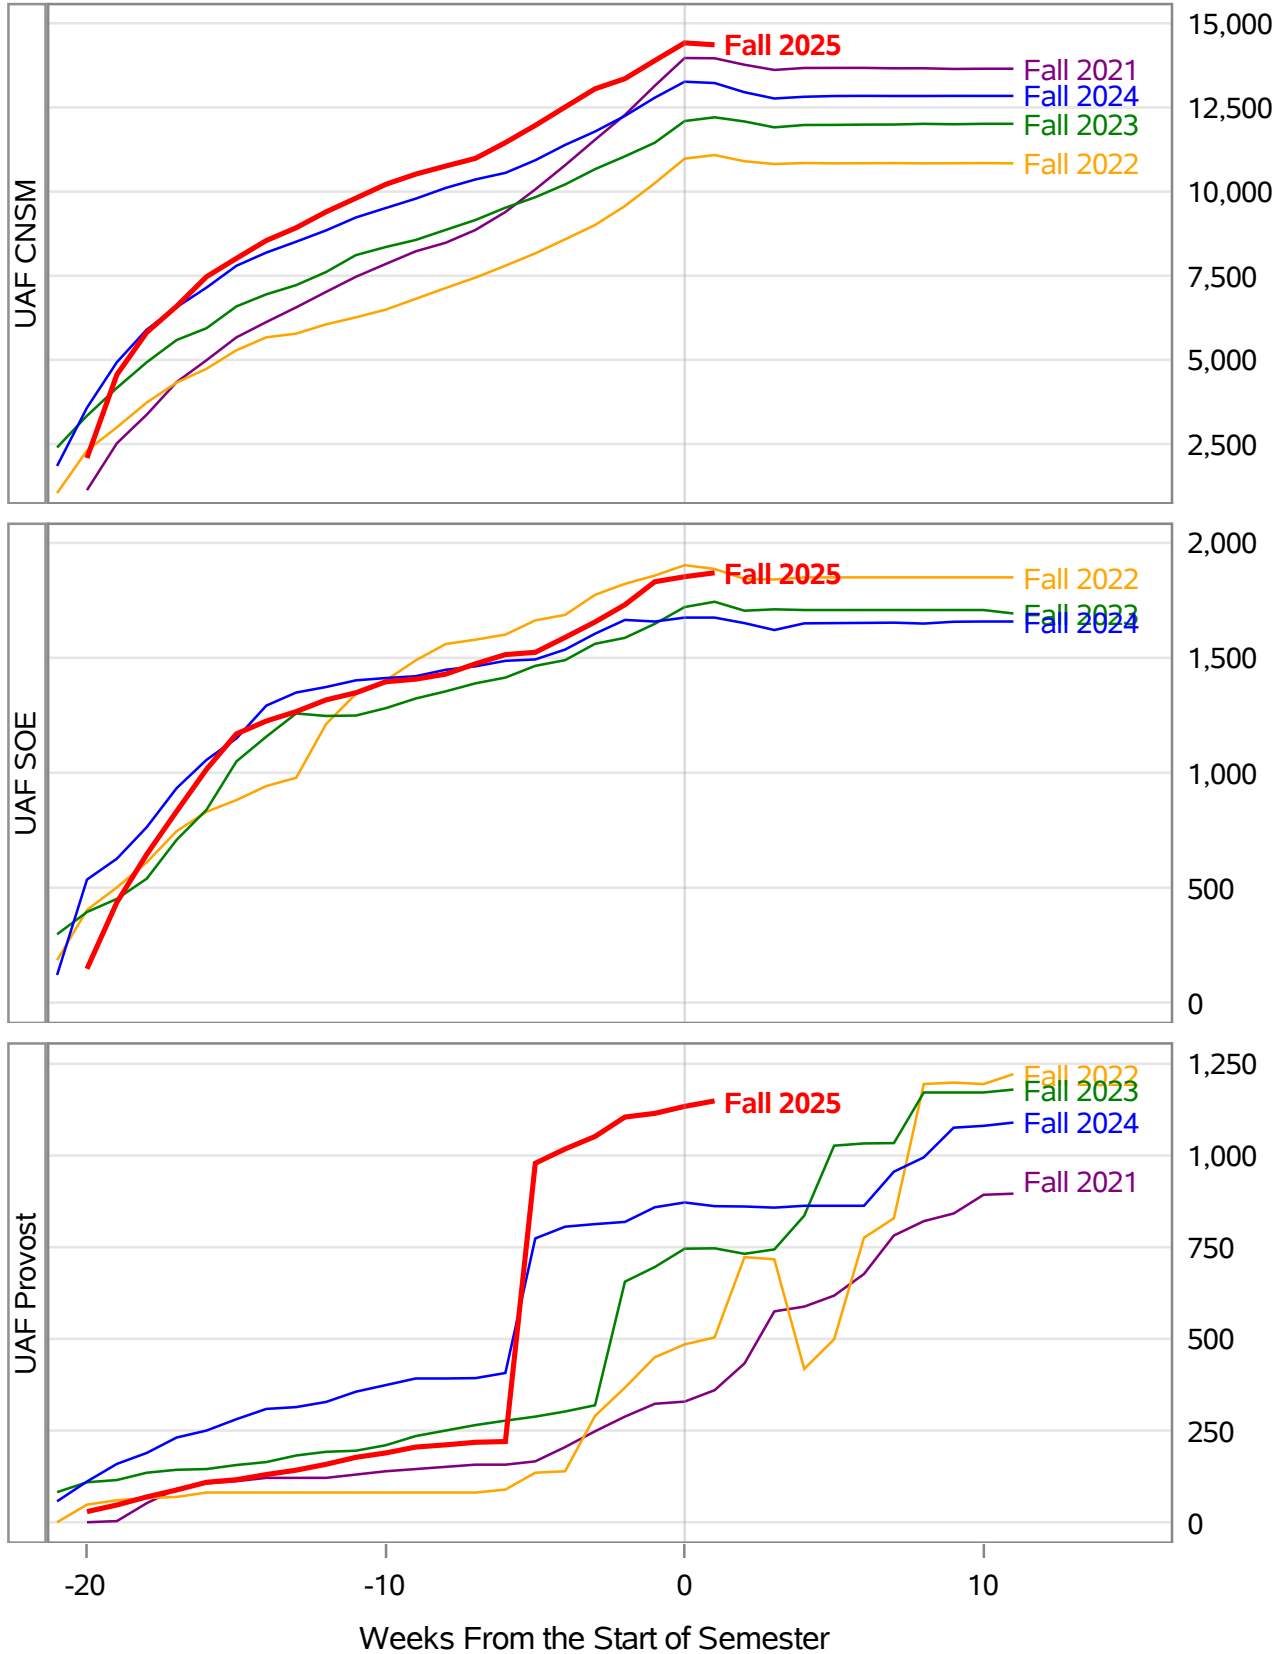

**University of Alaska Fairbanks - Early Semester Report
Student Credit Hours Generated by Registration Week
Fall 2021 - Fall 2025**

In November 2024, the University of Alaska Board of Regents approved the merging of the UAF Interior Alaska Campus with UAF Community and Technical College. This transition is evident in the data for fall 2025, and thus prior year data has been adjusted to include IAC with CTC for valid trend comparison.

Source: Banner SI Extracts. Compiled on 02SEP2025. Compiled by KC Casort, 907-474-7130, klcasort@alaska.edu
UAF Planning, Analysis and Institutional Research | www.uaf.edu/pair