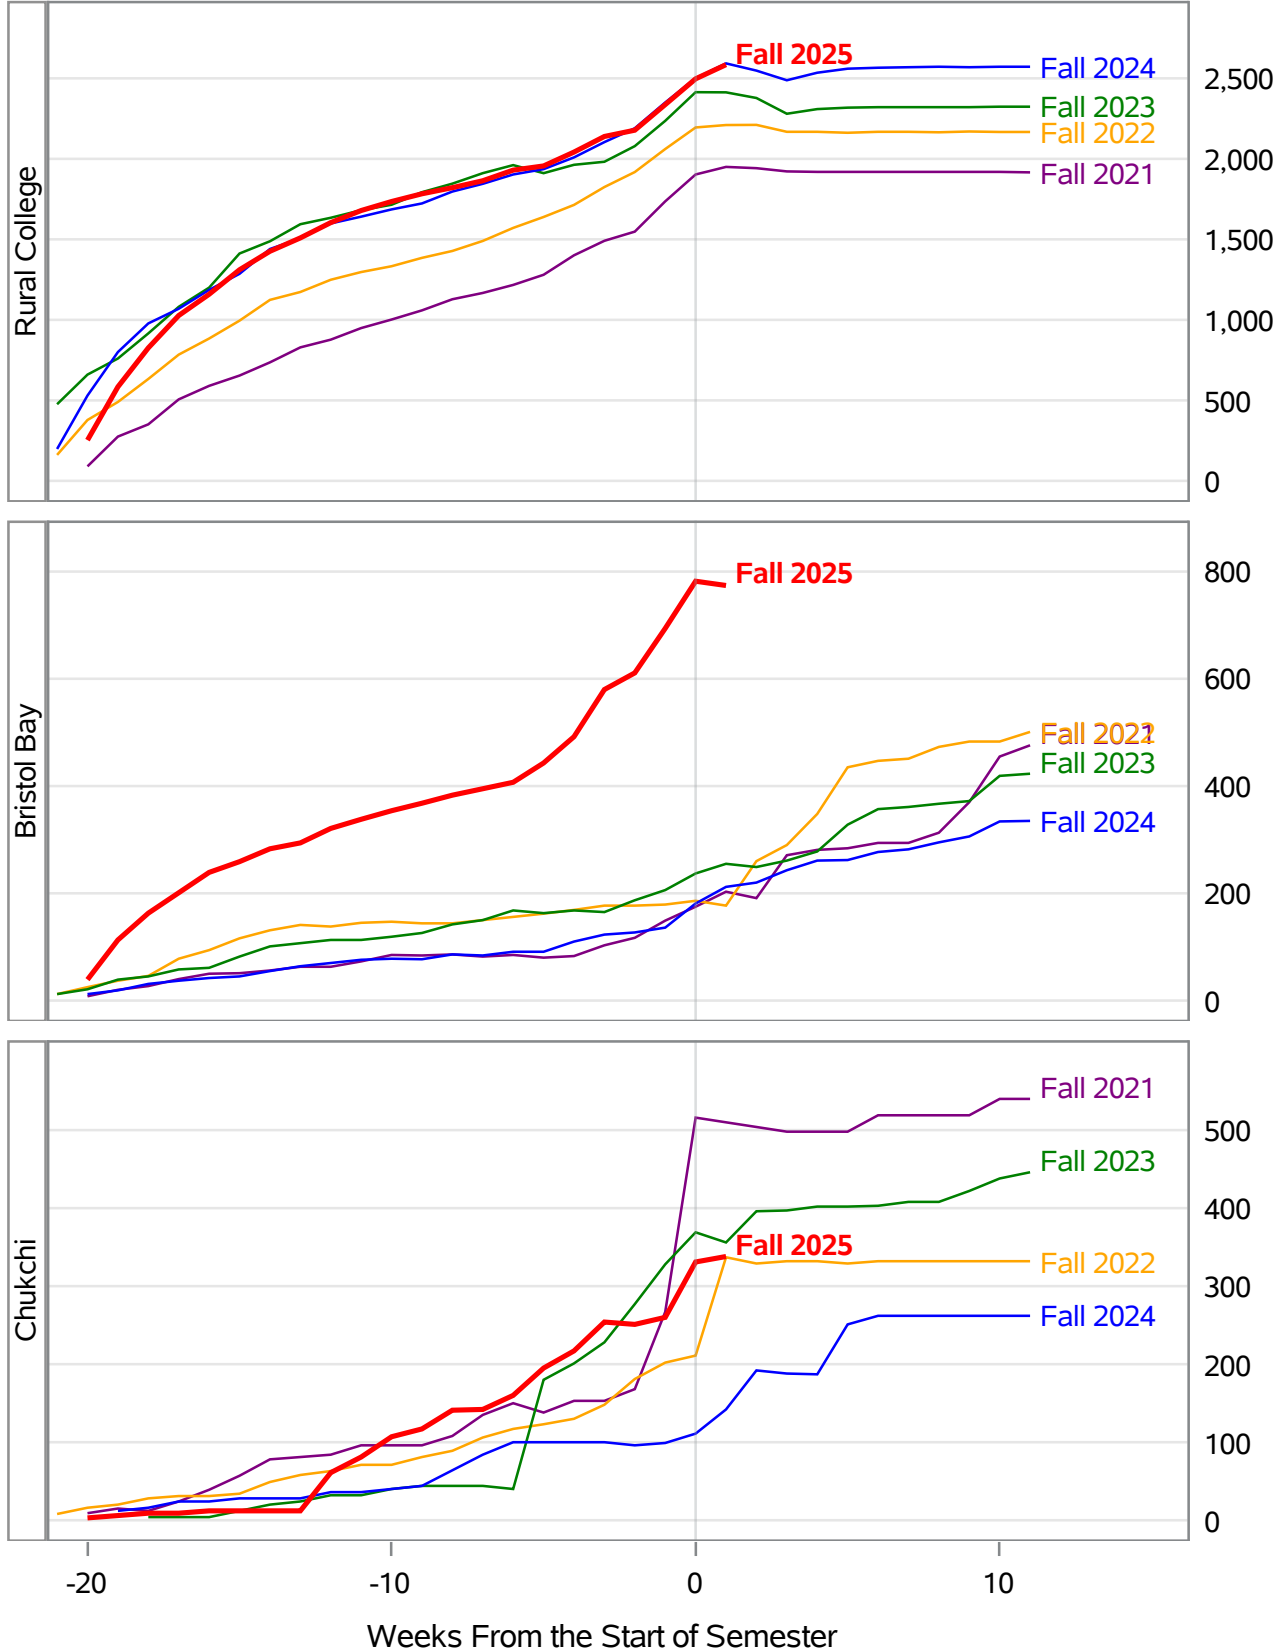

**University of Alaska Fairbanks - Early Semester Report
Student Credit Hours Generated by Registration Week
Fall 2021 - Fall 2025**

In November 2024, the University of Alaska Board of Regents approved the merging of the UAF Interior Alaska Campus with UAF Community and Technical College. This transition is evident in the data for fall 2025, and thus prior year data has been adjusted to include IAC with CTC for valid trend comparison.

Source: Banner SI Extracts. Compiled on 02SEP2025. Compiled by KC Casort, 907-474-7130, klcasort@alaska.edu
UAF Planning, Analysis and Institutional Research | www.uaf.edu/pair