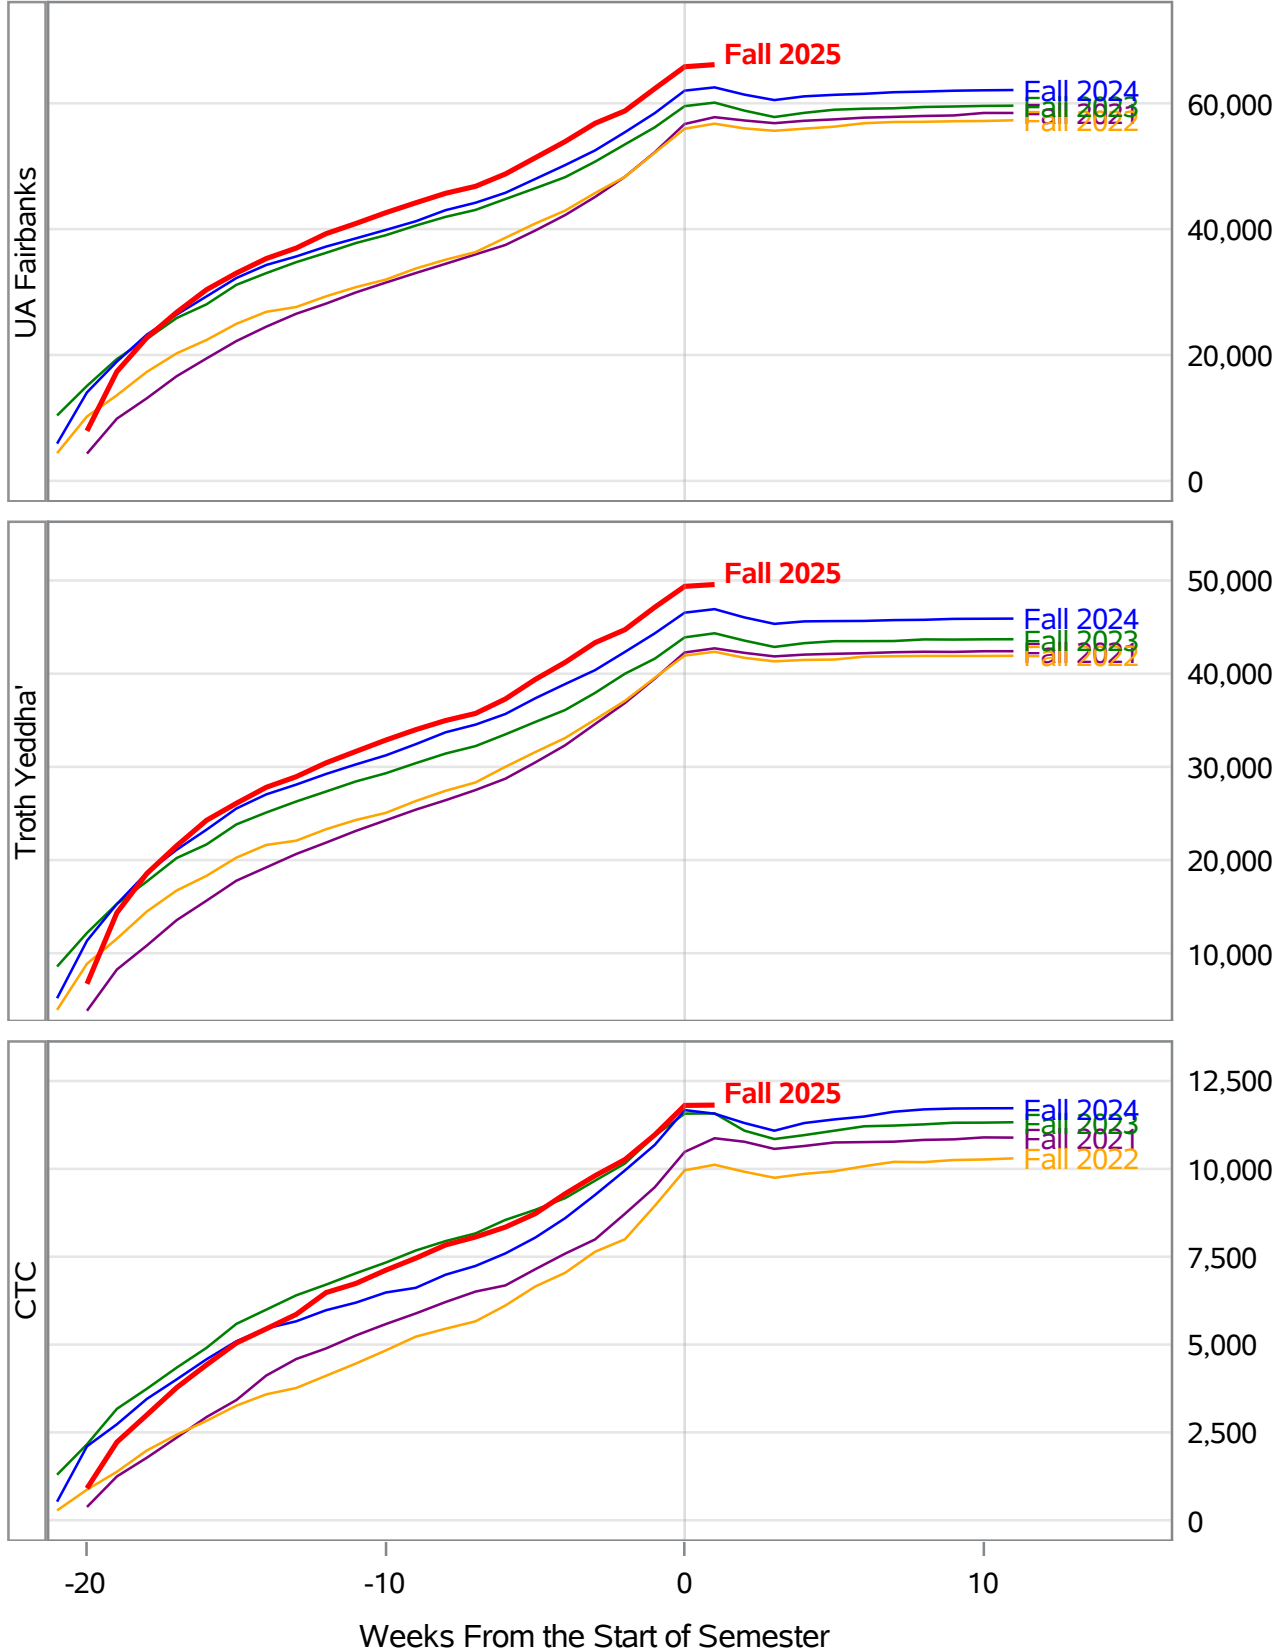

**University of Alaska Fairbanks - Early Semester Report  
 Student Credit Hours Generated by Registration Week  
 Fall 2021 - Fall 2025**

In November 2024, the University of Alaska Board of Regents approved the merging of the UAF Interior Alaska Campus with UAF Community and Technical College. This transition is evident in the data for fall 2025, and thus prior year data has been adjusted to include IAC with CTC for valid trend comparison.