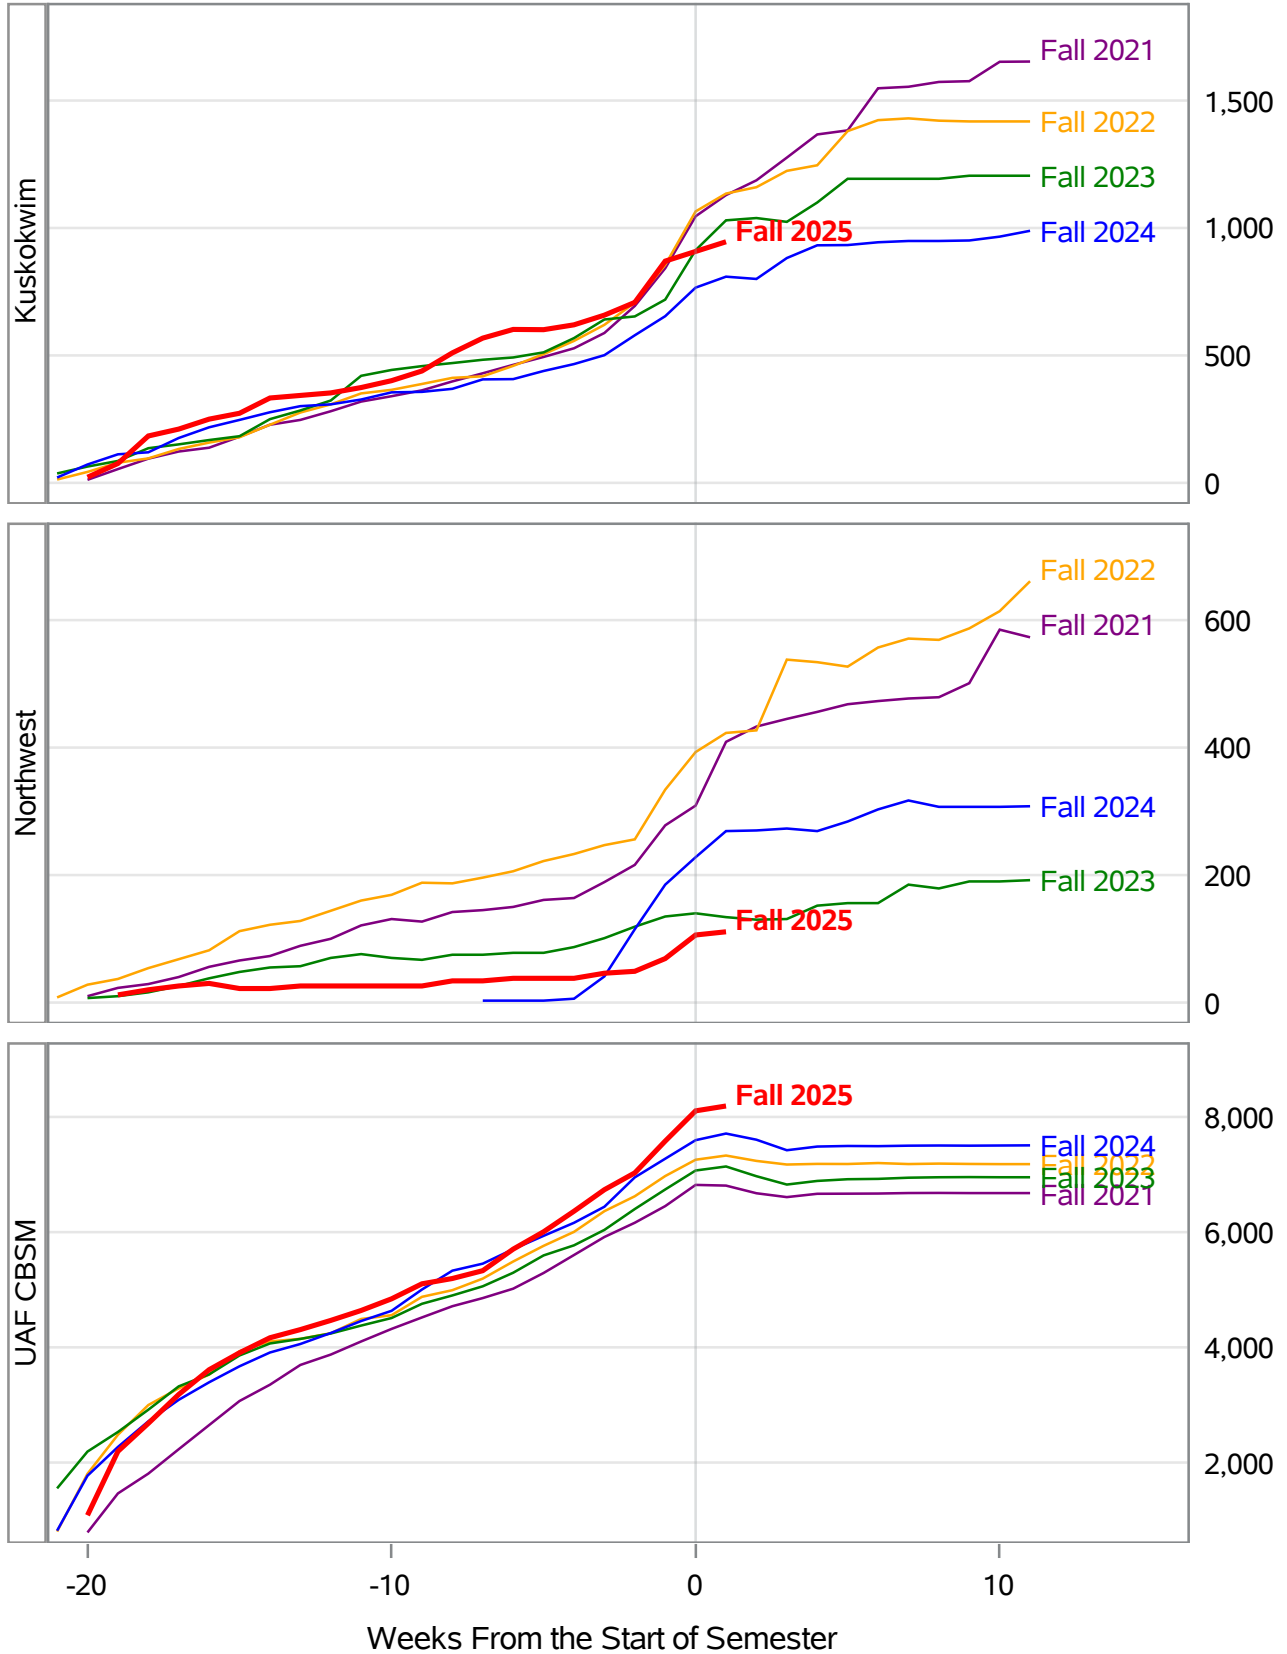

**University of Alaska Fairbanks - Early Semester Report
Student Credit Hours Generated by Registration Week
Fall 2021 - Fall 2025**

In November 2024, the University of Alaska Board of Regents approved the merging of the UAF Interior Alaska Campus with UAF Community and Technical College. This transition is evident in the data for fall 2025, and thus prior year data has been adjusted to include IAC with CTC for valid trend comparison.

Source: Banner SI Extracts. Compiled on 02SEP2025. Compiled by KC Casort, 907-474-7130, klcasort@alaska.edu
UAF Planning, Analysis and Institutional Research | www.uaf.edu/pair