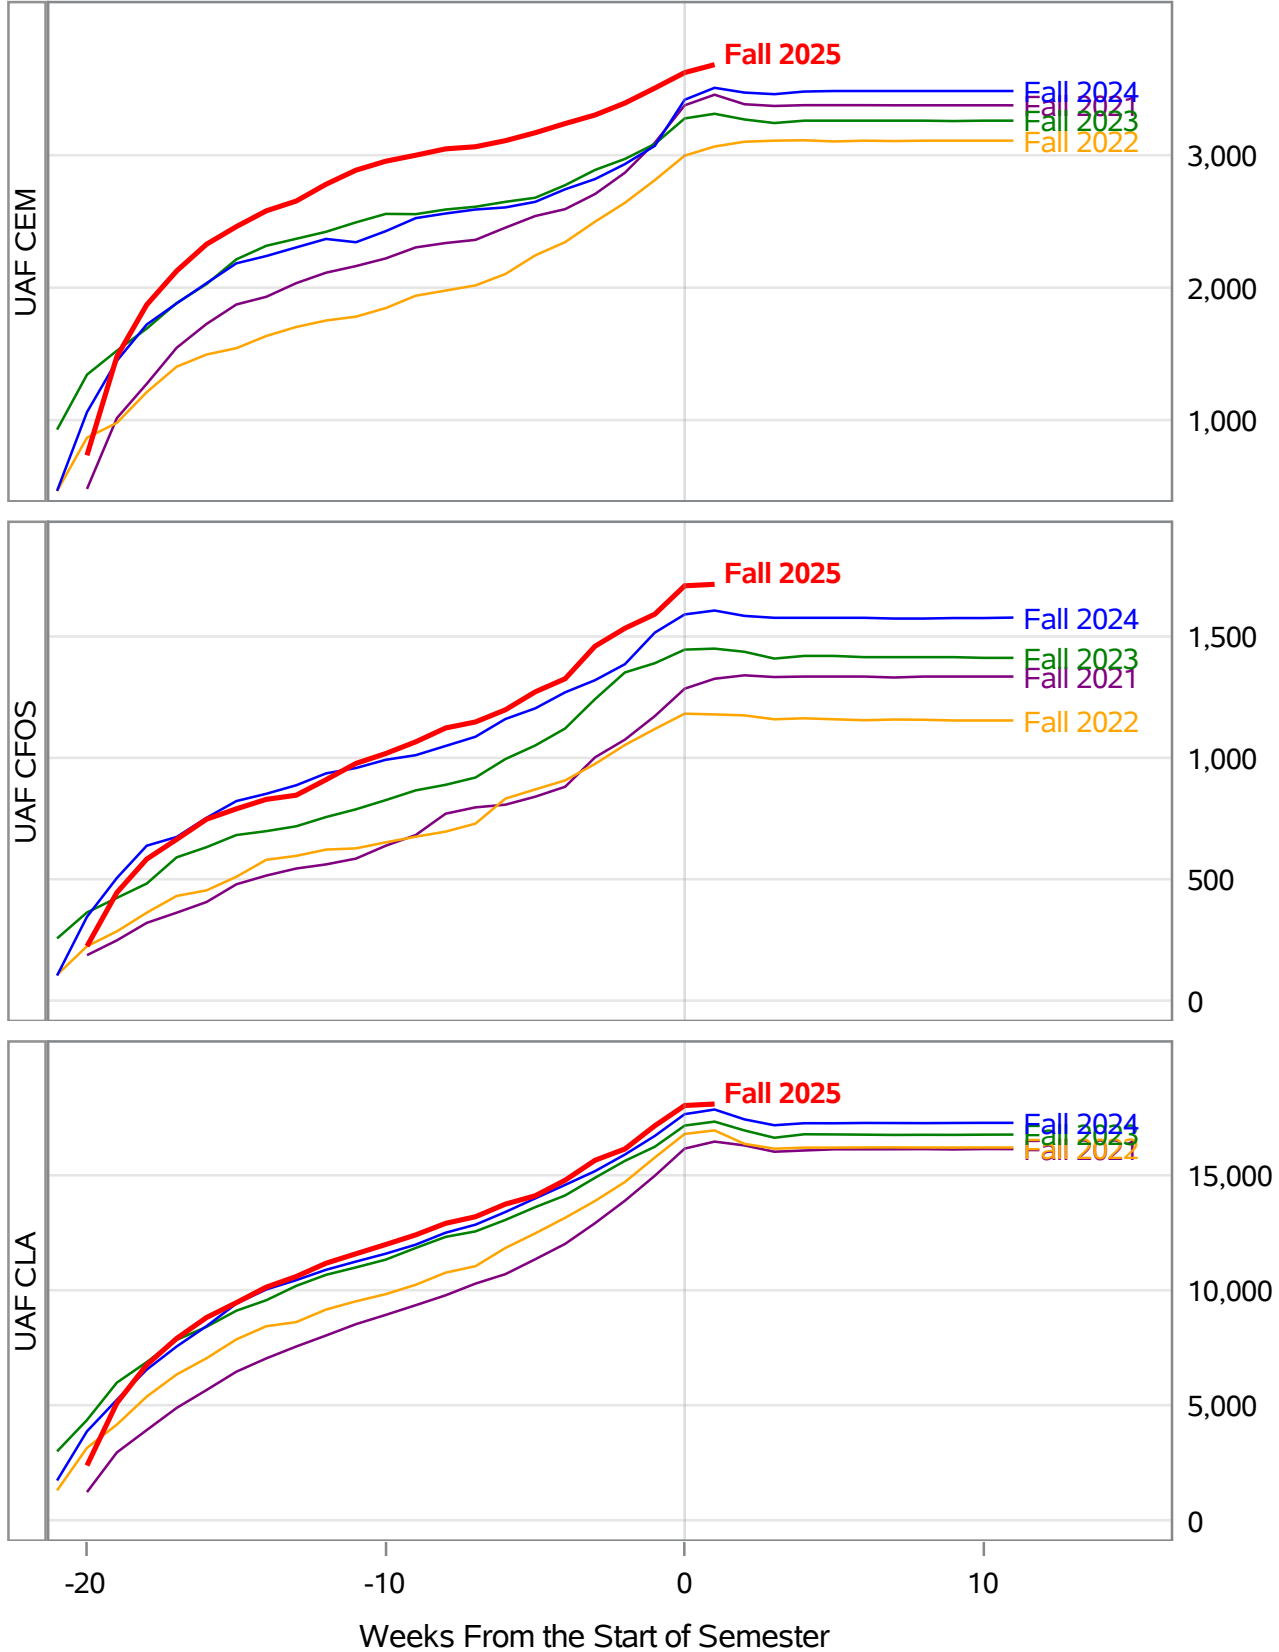

**University of Alaska Fairbanks - Early Semester Report
Student Credit Hours Generated by Registration Week
Fall 2021 - Fall 2025**

In November 2024, the University of Alaska Board of Regents approved the merging of the UAF Interior Alaska Campus with UAF Community and Technical College. This transition is evident in the data for fall 2025, and thus prior year data has been adjusted to include IAC with CTC for valid trend comparison.

Source: Banner SI Extracts. Compiled on 02SEP2025. Compiled by KC Casort, 907-474-7130, klcasort@alaska.edu
UAF Planning, Analysis and Institutional Research | www.uaf.edu/pair