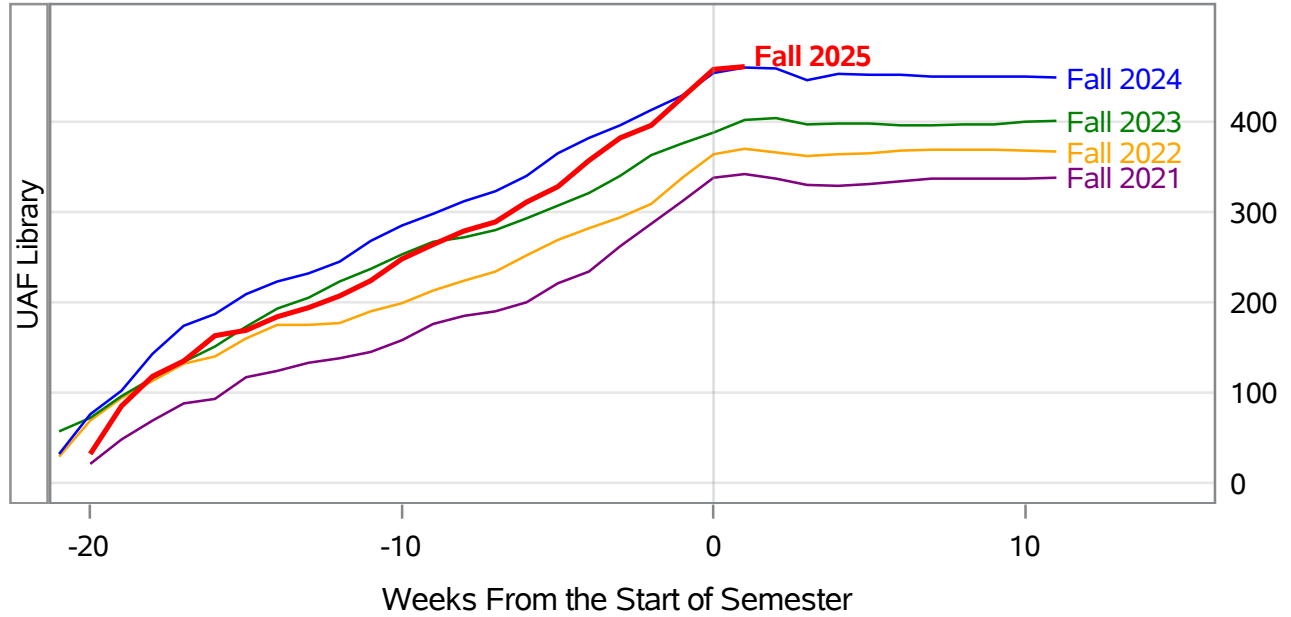

University of Alaska Fairbanks - Early Semester Report
Student Credit Hours Generated by Registration Week
Fall 2021 - Fall 2025

In November 2024, the University of Alaska Board of Regents approved the merging of the UAF Interior Alaska Campus with UAF Community and Technical College. This transition is evident in the data for fall 2025, and thus prior year data has been adjusted to include IAC with CTC for valid trend comparison.

Source: Banner SI Extracts. Compiled on 02SEP2025. Compiled by KC Casort, 907-474-7130, klcasort@alaska.edu
UAF Planning, Analysis and Institutional Research | www.uaf.edu/pair