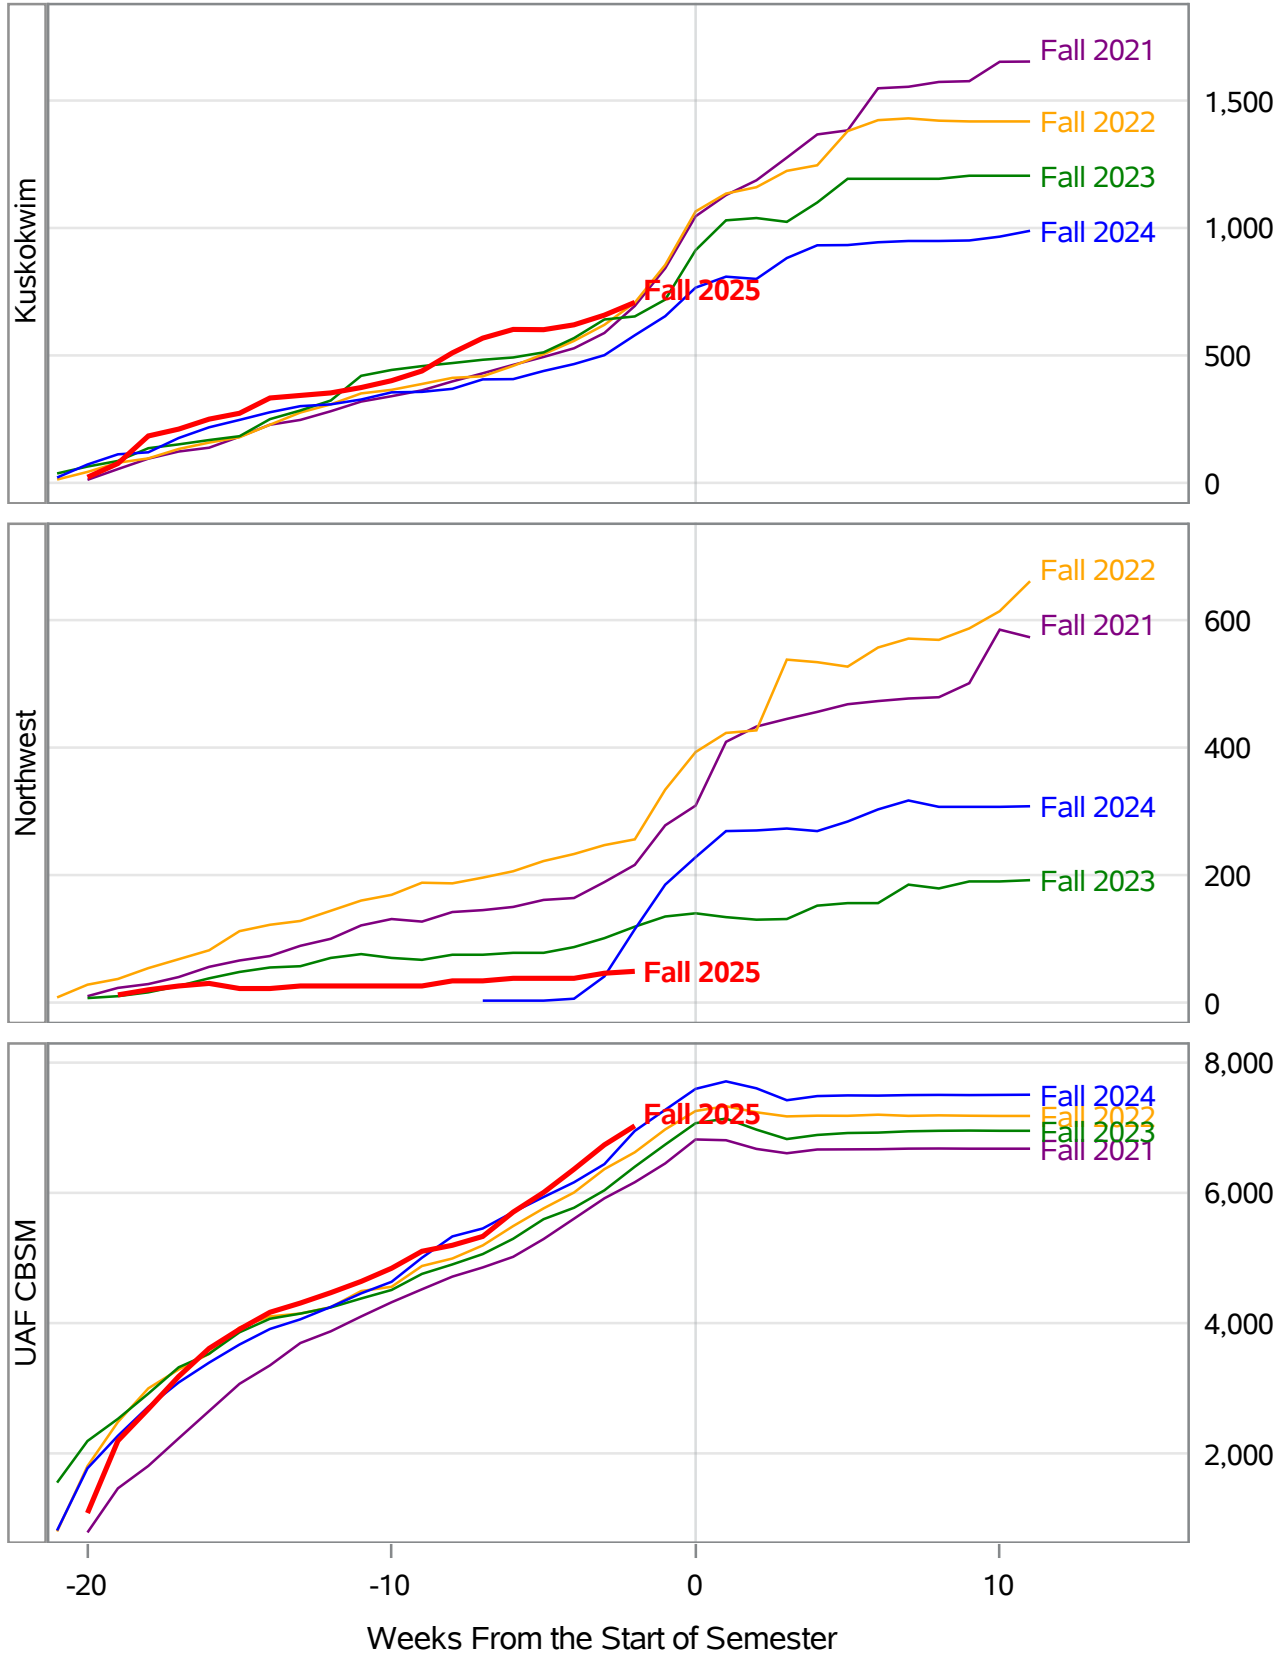

**University of Alaska Fairbanks - Early Semester Report
Student Credit Hours Generated by Registration Week
Fall 2021 - Fall 2025**

In November 2024, the University of Alaska Board of Regents approved the merging of the UAF Interior Alaska Campus with UAF Community and Technical College. This transition is evident in the data for fall 2025, and thus prior year data has been adjusted to include IAC with CTC for valid trend comparison.

Source: Banner SI Extracts. Compiled on 12AUG2025. Compiled by KC Casort, 907-474-7130, klcasort@alaska.edu
UAF Planning, Analysis and Institutional Research | www.uaf.edu/pair