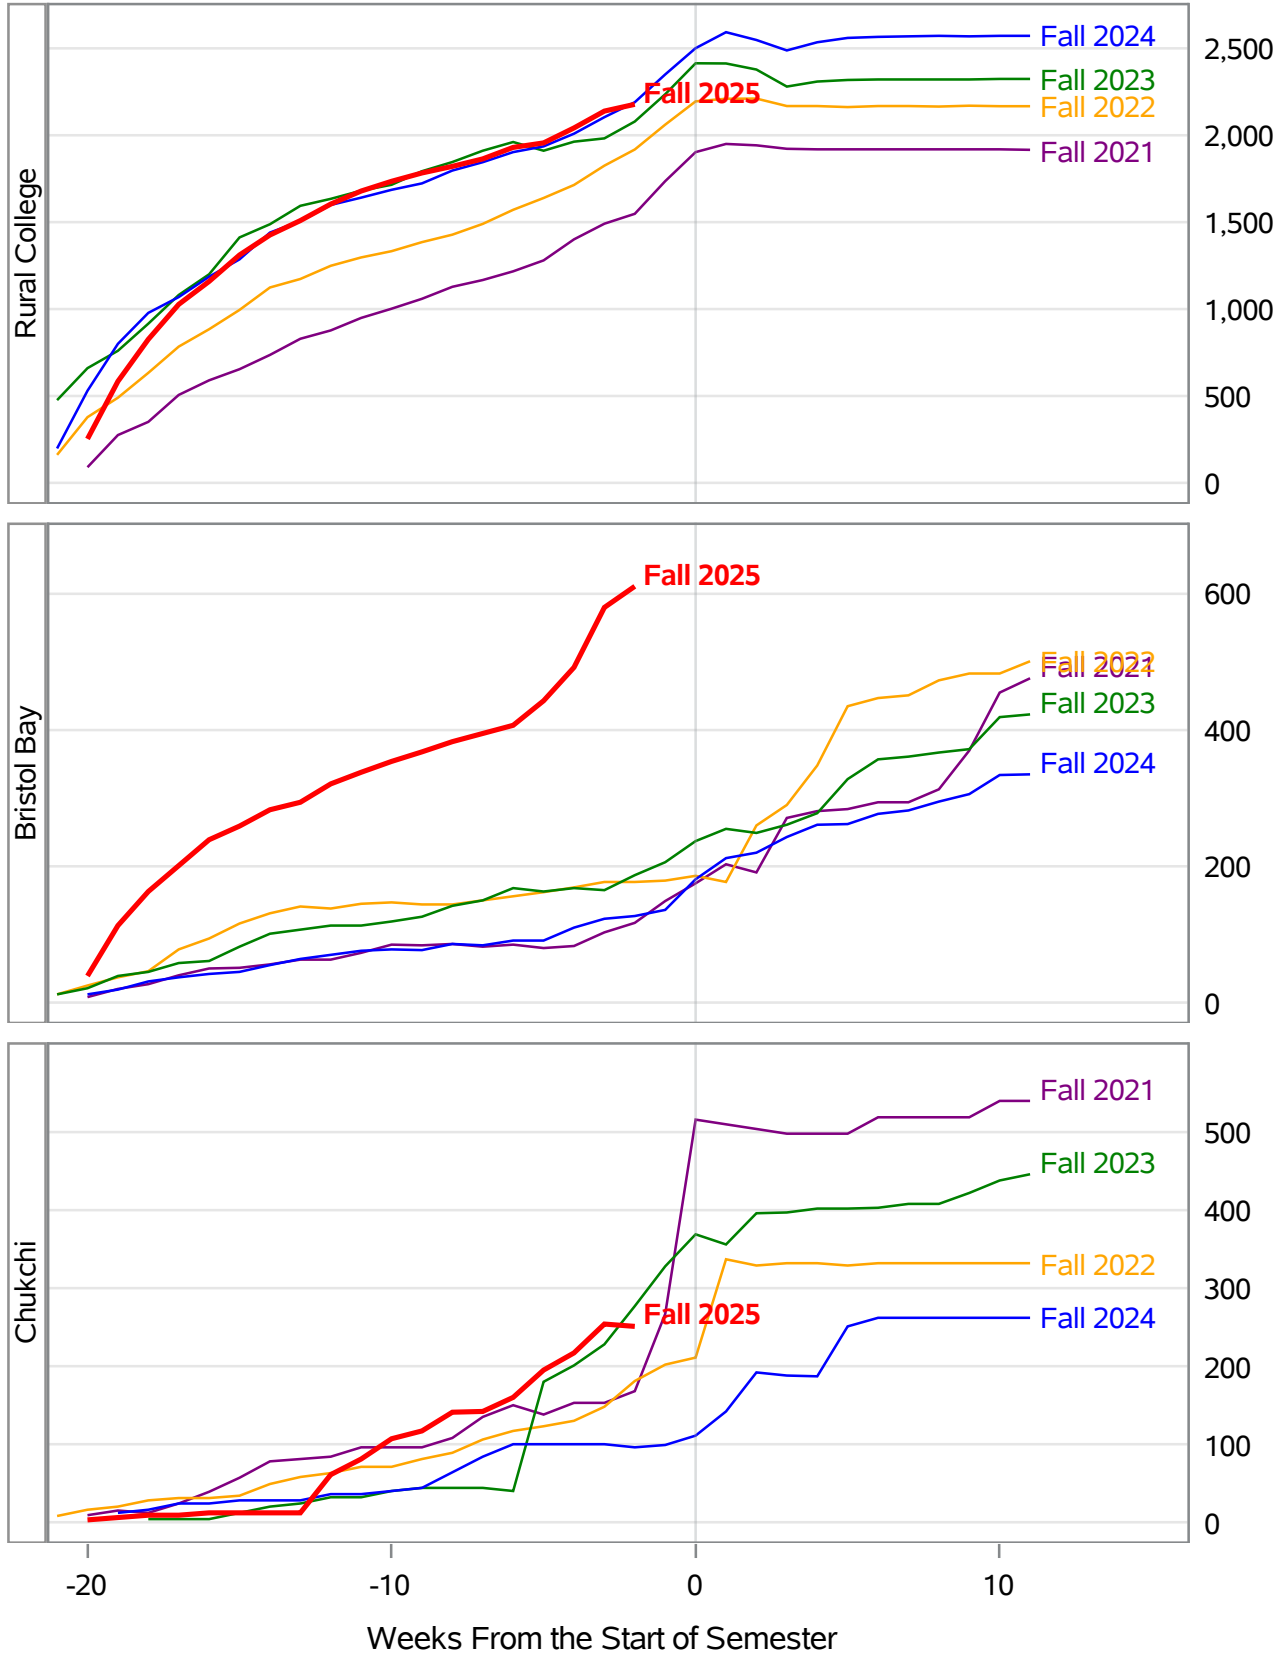

**University of Alaska Fairbanks - Early Semester Report
Student Credit Hours Generated by Registration Week
Fall 2021 - Fall 2025**

In November 2024, the University of Alaska Board of Regents approved the merging of the UAF Interior Alaska Campus with UAF Community and Technical College. This transition is evident in the data for fall 2025, and thus prior year data has been adjusted to include IAC with CTC for valid trend comparison.

Source: Banner SI Extracts. Compiled on 12AUG2025. Compiled by KC Casort, 907-474-7130, klcasort@alaska.edu
UAF Planning, Analysis and Institutional Research | www.uaf.edu/pair