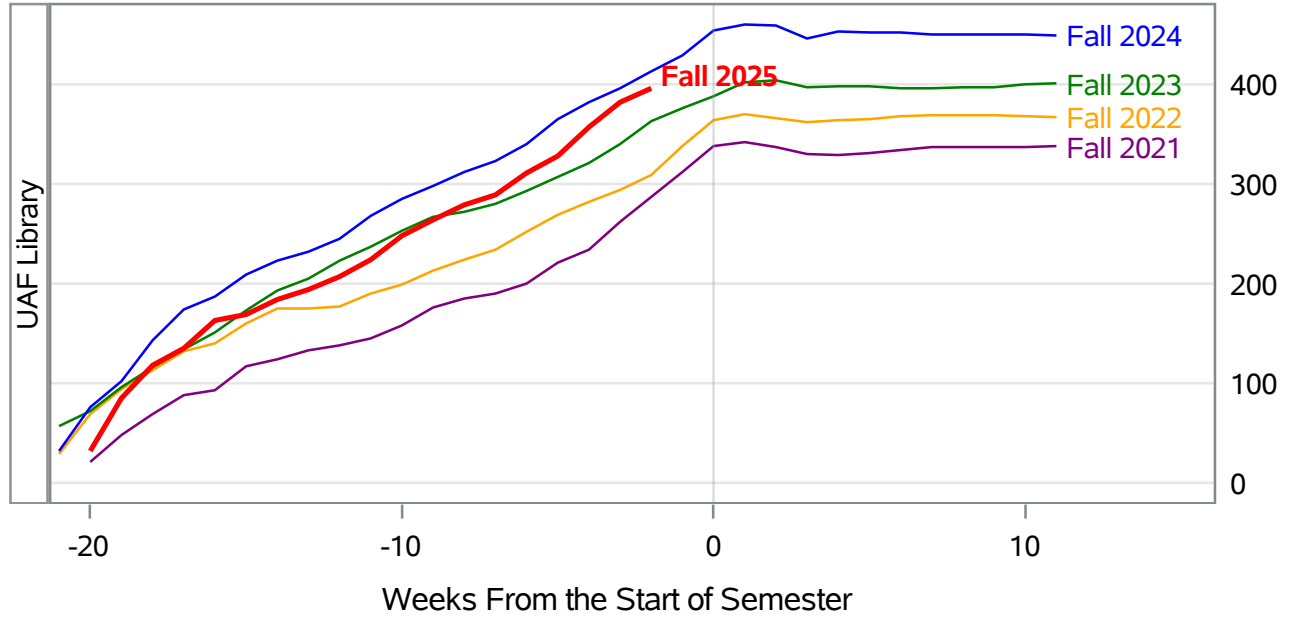

University of Alaska Fairbanks - Early Semester Report
Student Credit Hours Generated by Registration Week
Fall 2021 - Fall 2025

In November 2024, the University of Alaska Board of Regents approved the merging of the UAF Interior Alaska Campus with UAF Community and Technical College. This transition is evident in the data for fall 2025, and thus prior year data has been adjusted to include IAC with CTC for valid trend comparison.

Source: Banner SI Extracts. Compiled on 12AUG2025. Compiled by KC Casort, 907-474-7130, klcasort@alaska.edu
UAF Planning, Analysis and Institutional Research | www.uaf.edu/pair