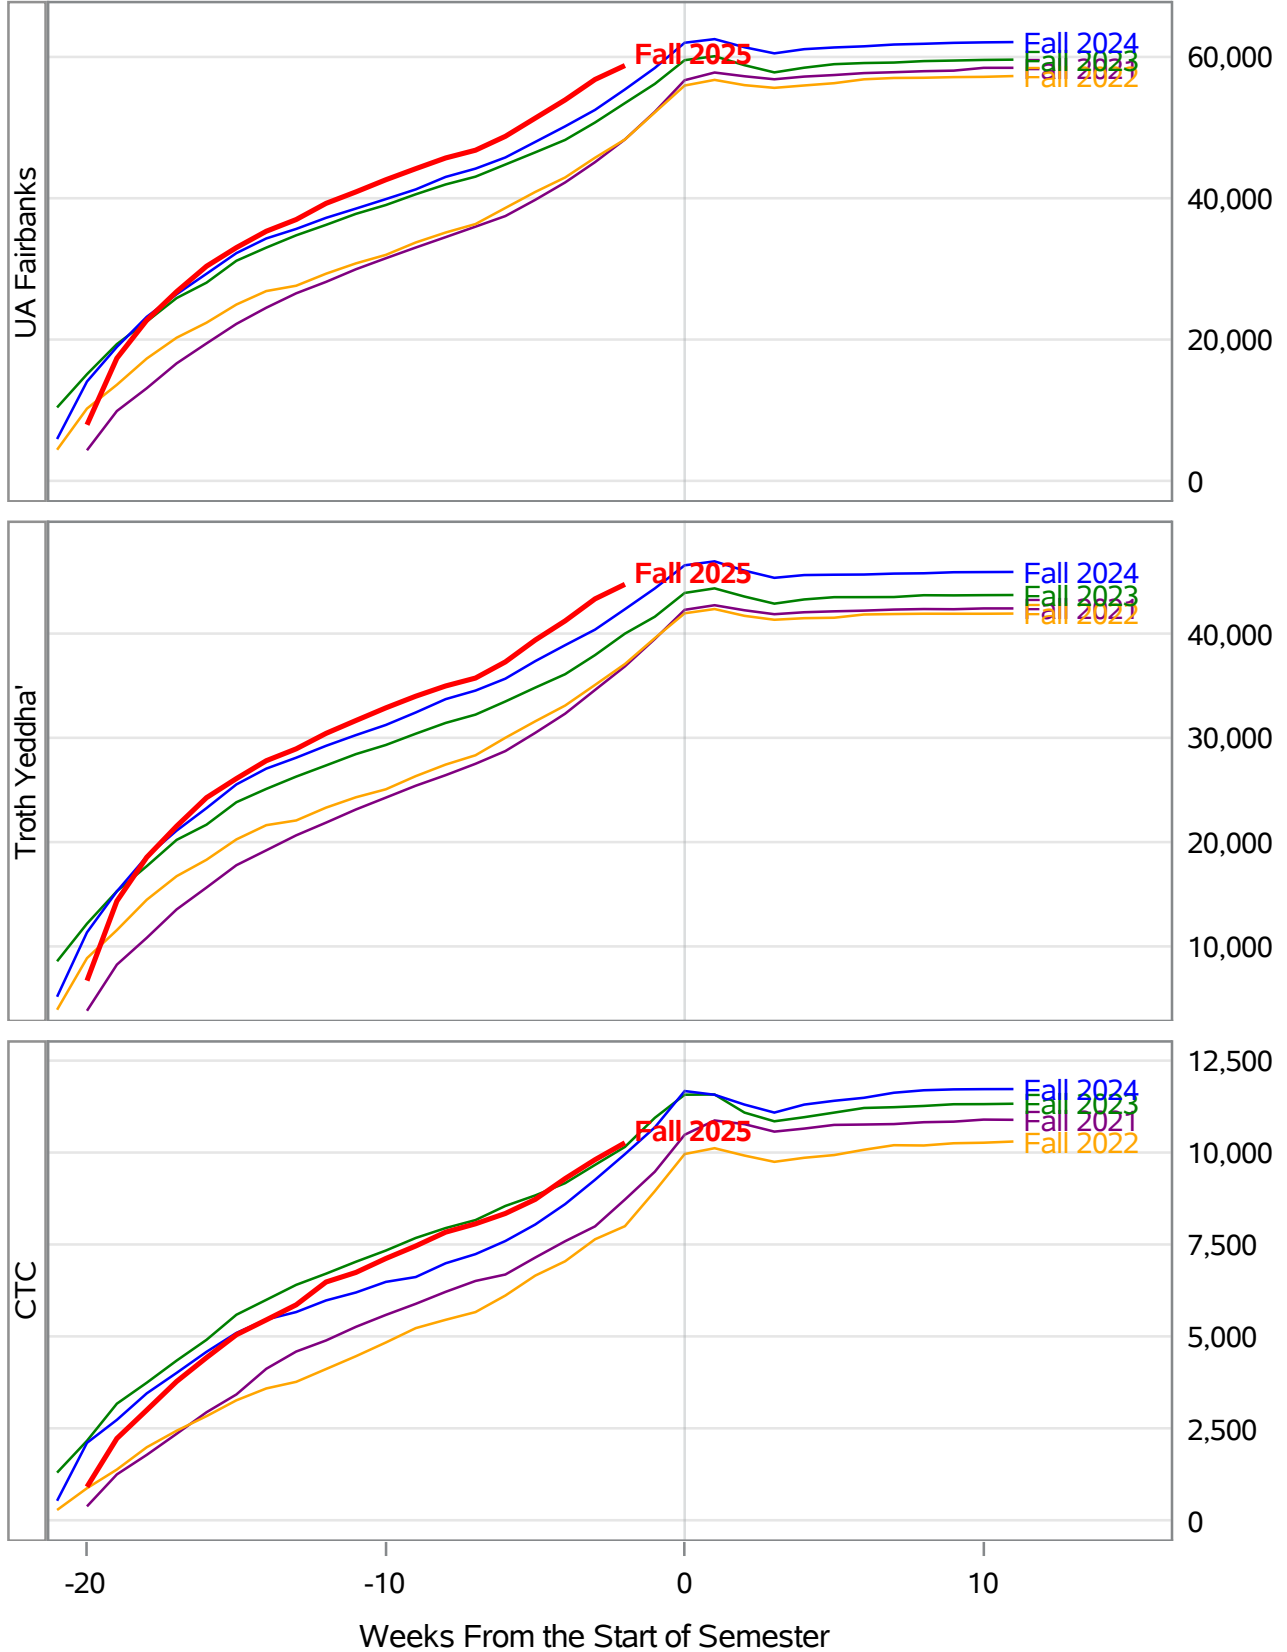

**University of Alaska Fairbanks - Early Semester Report
 Student Credit Hours Generated by Registration Week
 Fall 2021 - Fall 2025**

In November 2024, the University of Alaska Board of Regents approved the merging of the UAF Interior Alaska Campus with UAF Community and Technical College. This transition is evident in the data for fall 2025, and thus prior year data has been adjusted to include IAC with CTC for valid trend comparison.