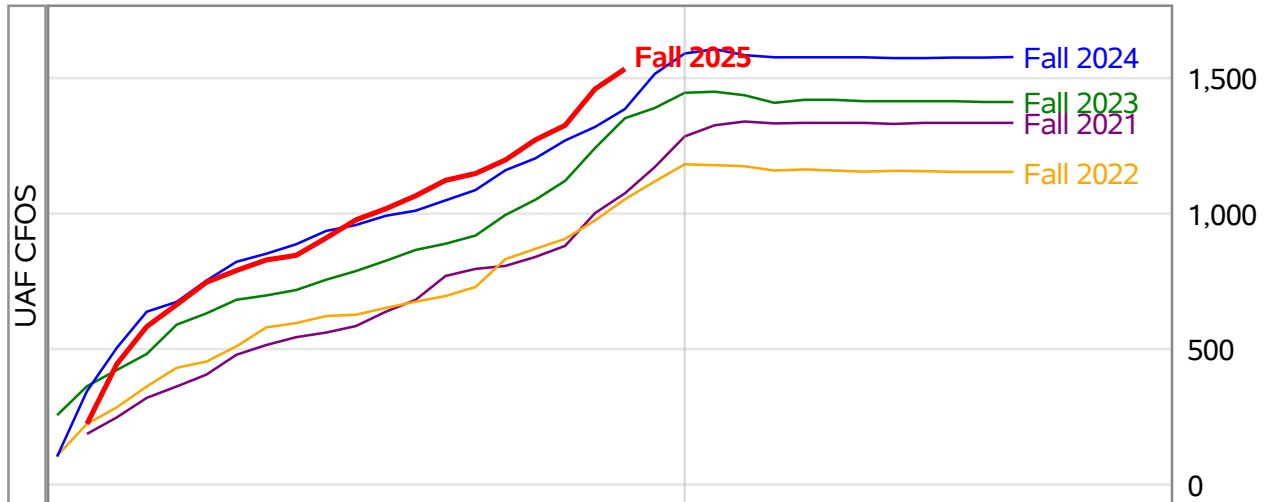

**University of Alaska Fairbanks - Early Semester Report
Student Credit Hours Generated by Registration Week
Fall 2021 - Fall 2025**

Weeks From the Start of Semester

In November 2024, the University of Alaska Board of Regents approved the merging of the UAF Interior Alaska Campus with UAF Community and Technical College. This transition is evident in the data for fall 2025, and thus prior year data has been adjusted to include IAC with CTC for valid trend comparison.

Source: Banner SI Extracts. Compiled on 12AUG2025. Compiled by KC Casort, 907-474-7130, klcasort@alaska.edu
UAF Planning, Analysis and Institutional Research | www.uaf.edu/pair