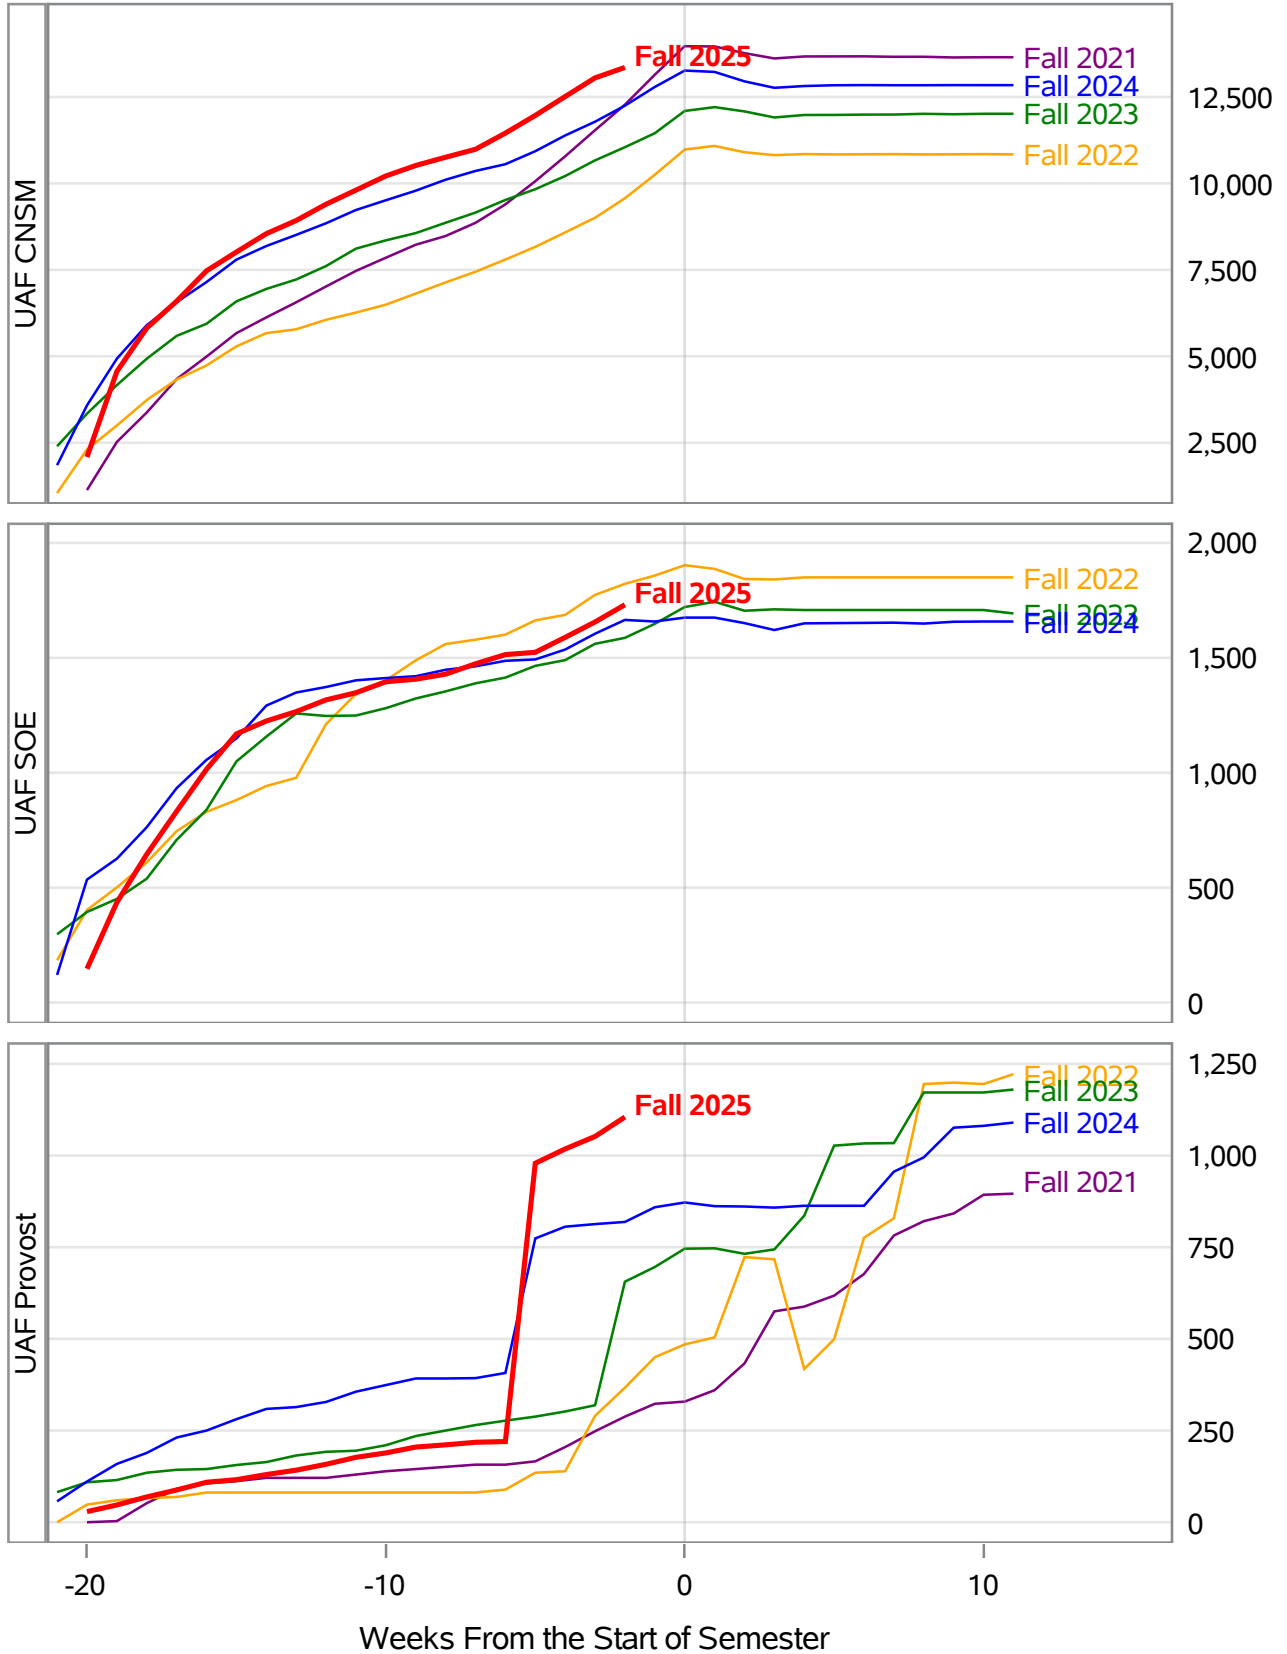

**University of Alaska Fairbanks - Early Semester Report
Student Credit Hours Generated by Registration Week
Fall 2021 - Fall 2025**

In November 2024, the University of Alaska Board of Regents approved the merging of the UAF Interior Alaska Campus with UAF Community and Technical College. This transition is evident in the data for fall 2025, and thus prior year data has been adjusted to include IAC with CTC for valid trend comparison.

Source: Banner SI Extracts. Compiled on 12AUG2025. Compiled by KC Casort, 907-474-7130, klcasort@alaska.edu
UAF Planning, Analysis and Institutional Research | www.uaf.edu/pair