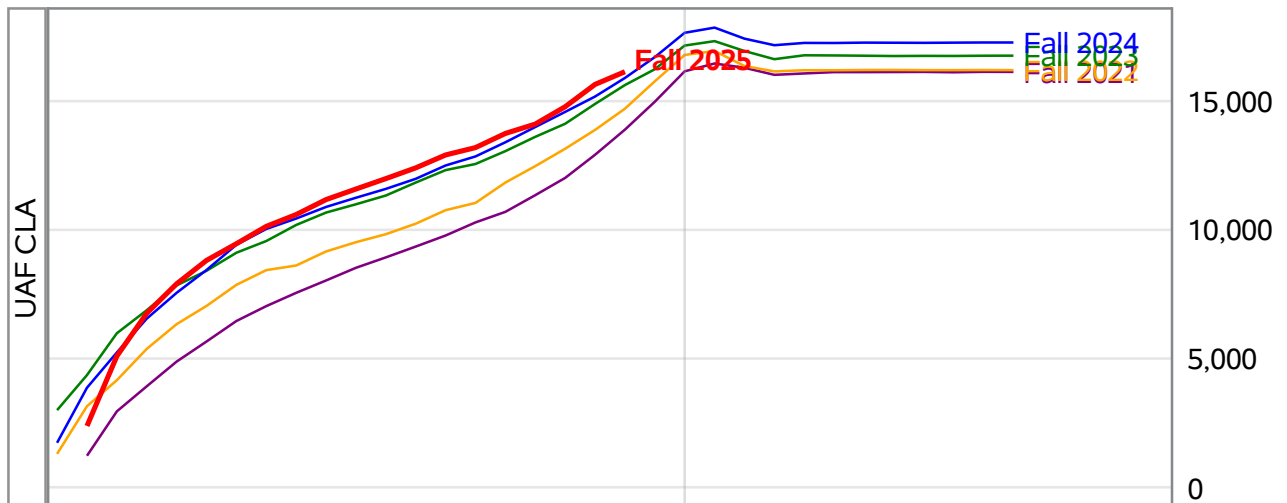

**University of Alaska Fairbanks - Early Semester Report
Student Credit Hours Generated by Registration Week
Fall 2021 - Fall 2025**

Weeks From the Start of Semester

In November 2024, the University of Alaska Board of Regents approved the merging of the UAF Interior Alaska Campus with UAF Community and Technical College. This transition is evident in the data for fall 2025, and thus prior year data has been adjusted to include IAC with CTC for valid trend comparison.

Source: Banner SI Extracts. Compiled on 12AUG2025. Compiled by KC Casort, 907-474-7130, klcasort@alaska.edu
UAF Planning, Analysis and Institutional Research | www.uaf.edu/pair