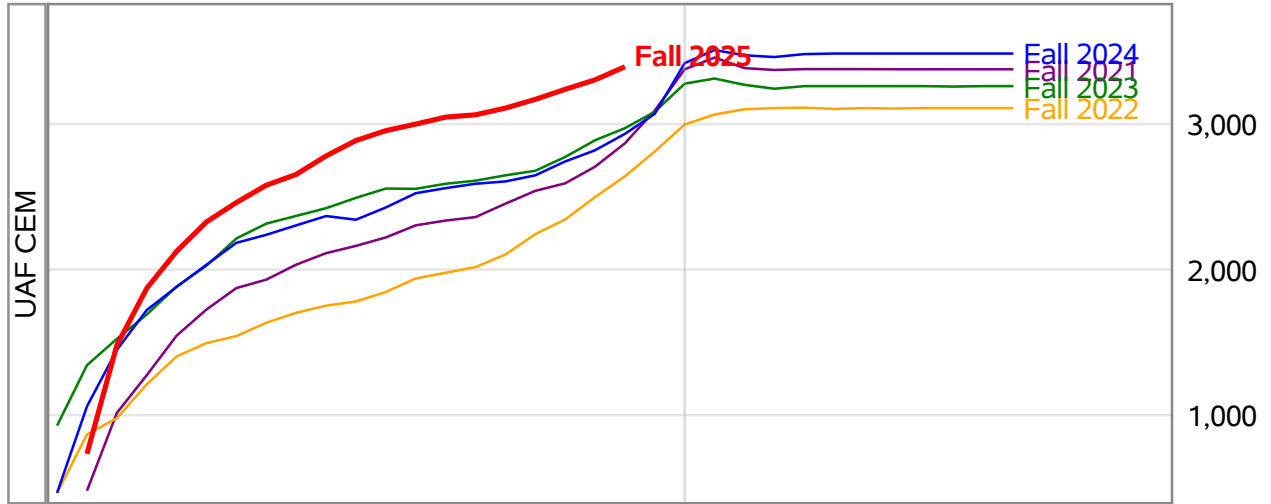

**University of Alaska Fairbanks - Early Semester Report
Student Credit Hours Generated by Registration Week
Fall 2021 - Fall 2025**

Weeks From the Start of Semester

In November 2024, the University of Alaska Board of Regents approved the merging of the UAF Interior Alaska Campus with UAF Community and Technical College. This transition is evident in the data for fall 2025, and thus prior year data has been adjusted to include IAC with CTC for valid trend comparison.

Source: Banner SI Extracts. Compiled on 12AUG2025. Compiled by KC Casort, 907-474-7130, klcasort@alaska.edu
UAF Planning, Analysis and Institutional Research | www.uaf.edu/pair