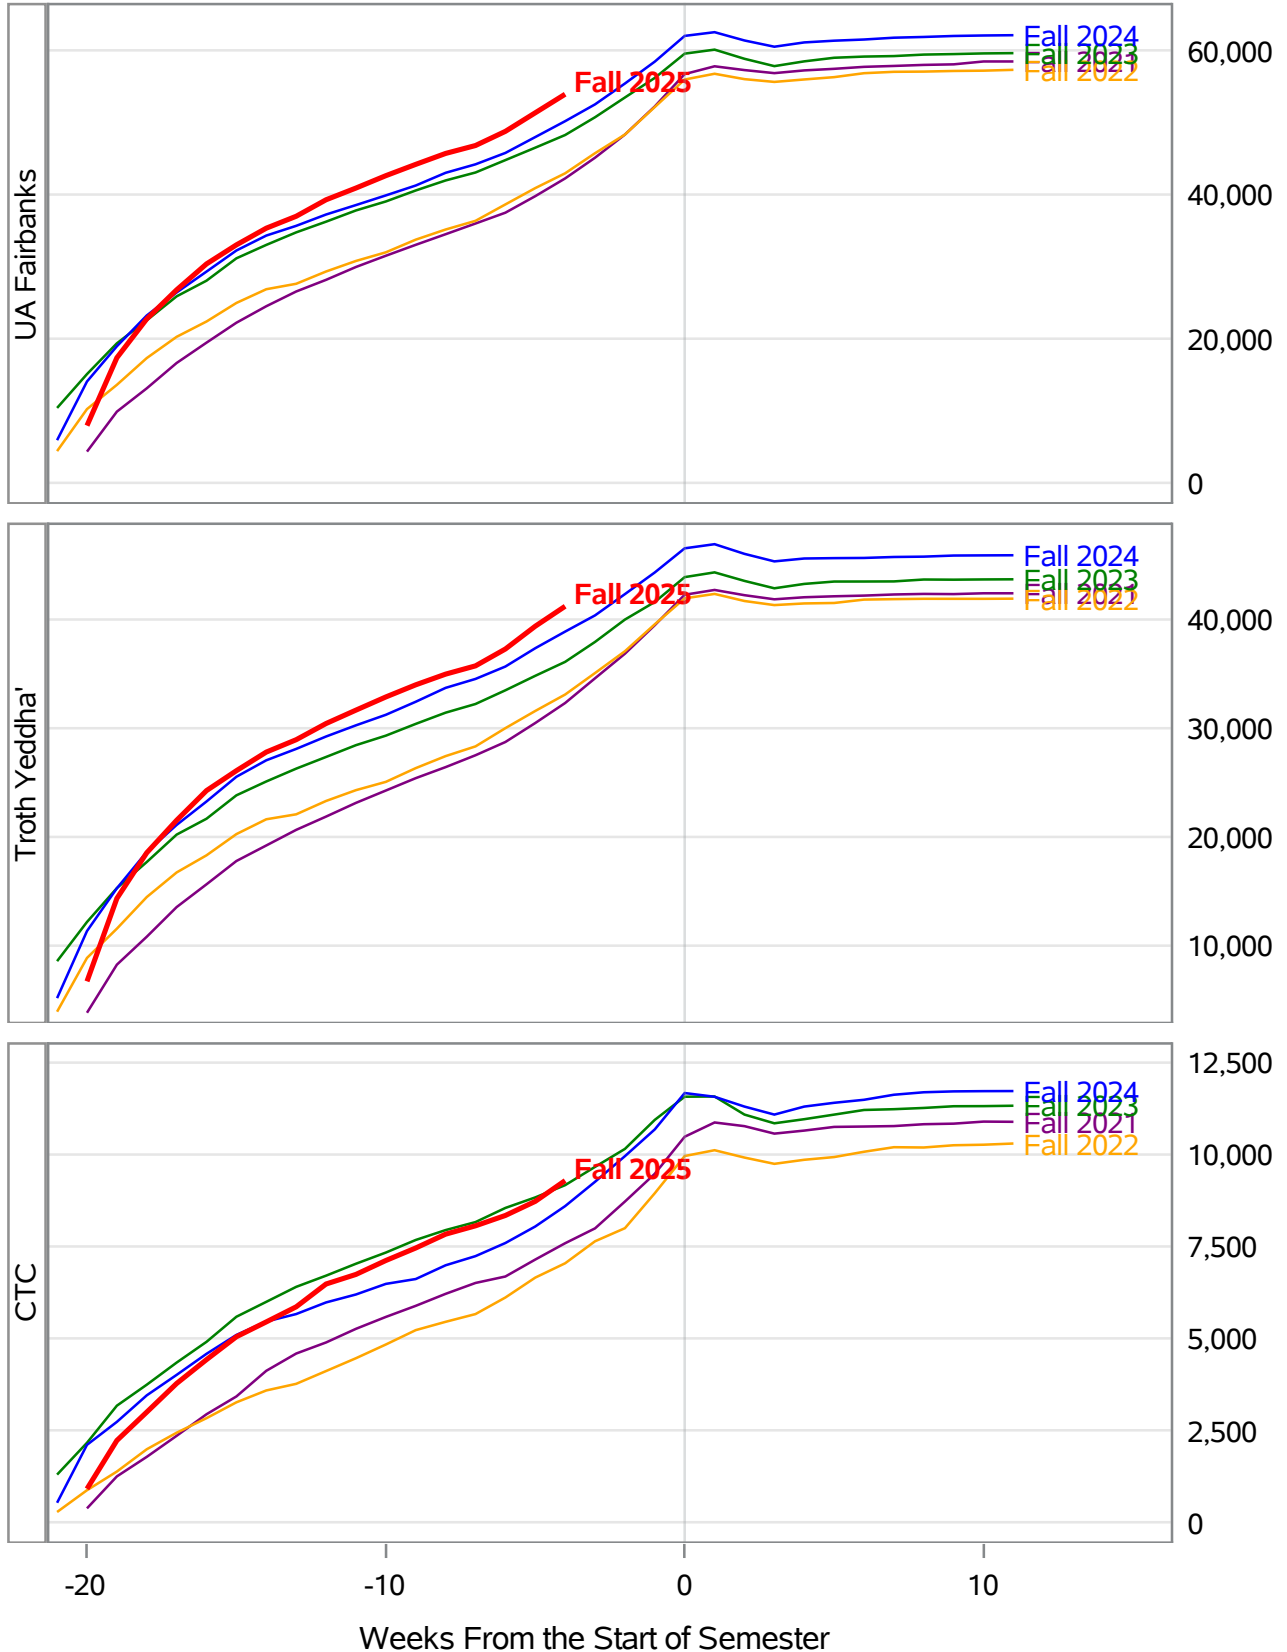

**University of Alaska Fairbanks - Early Semester Report
 Student Credit Hours Generated by Registration Week
 Fall 2021 - Fall 2025**

In November 2024, the University of Alaska Board of Regents approved the merging of the UAF Interior Alaska Campus with UAF Community and Technical College. This transition is evident in the data for fall 2025, and thus prior year data has been adjusted to include IAC with CTC for valid trend comparison.