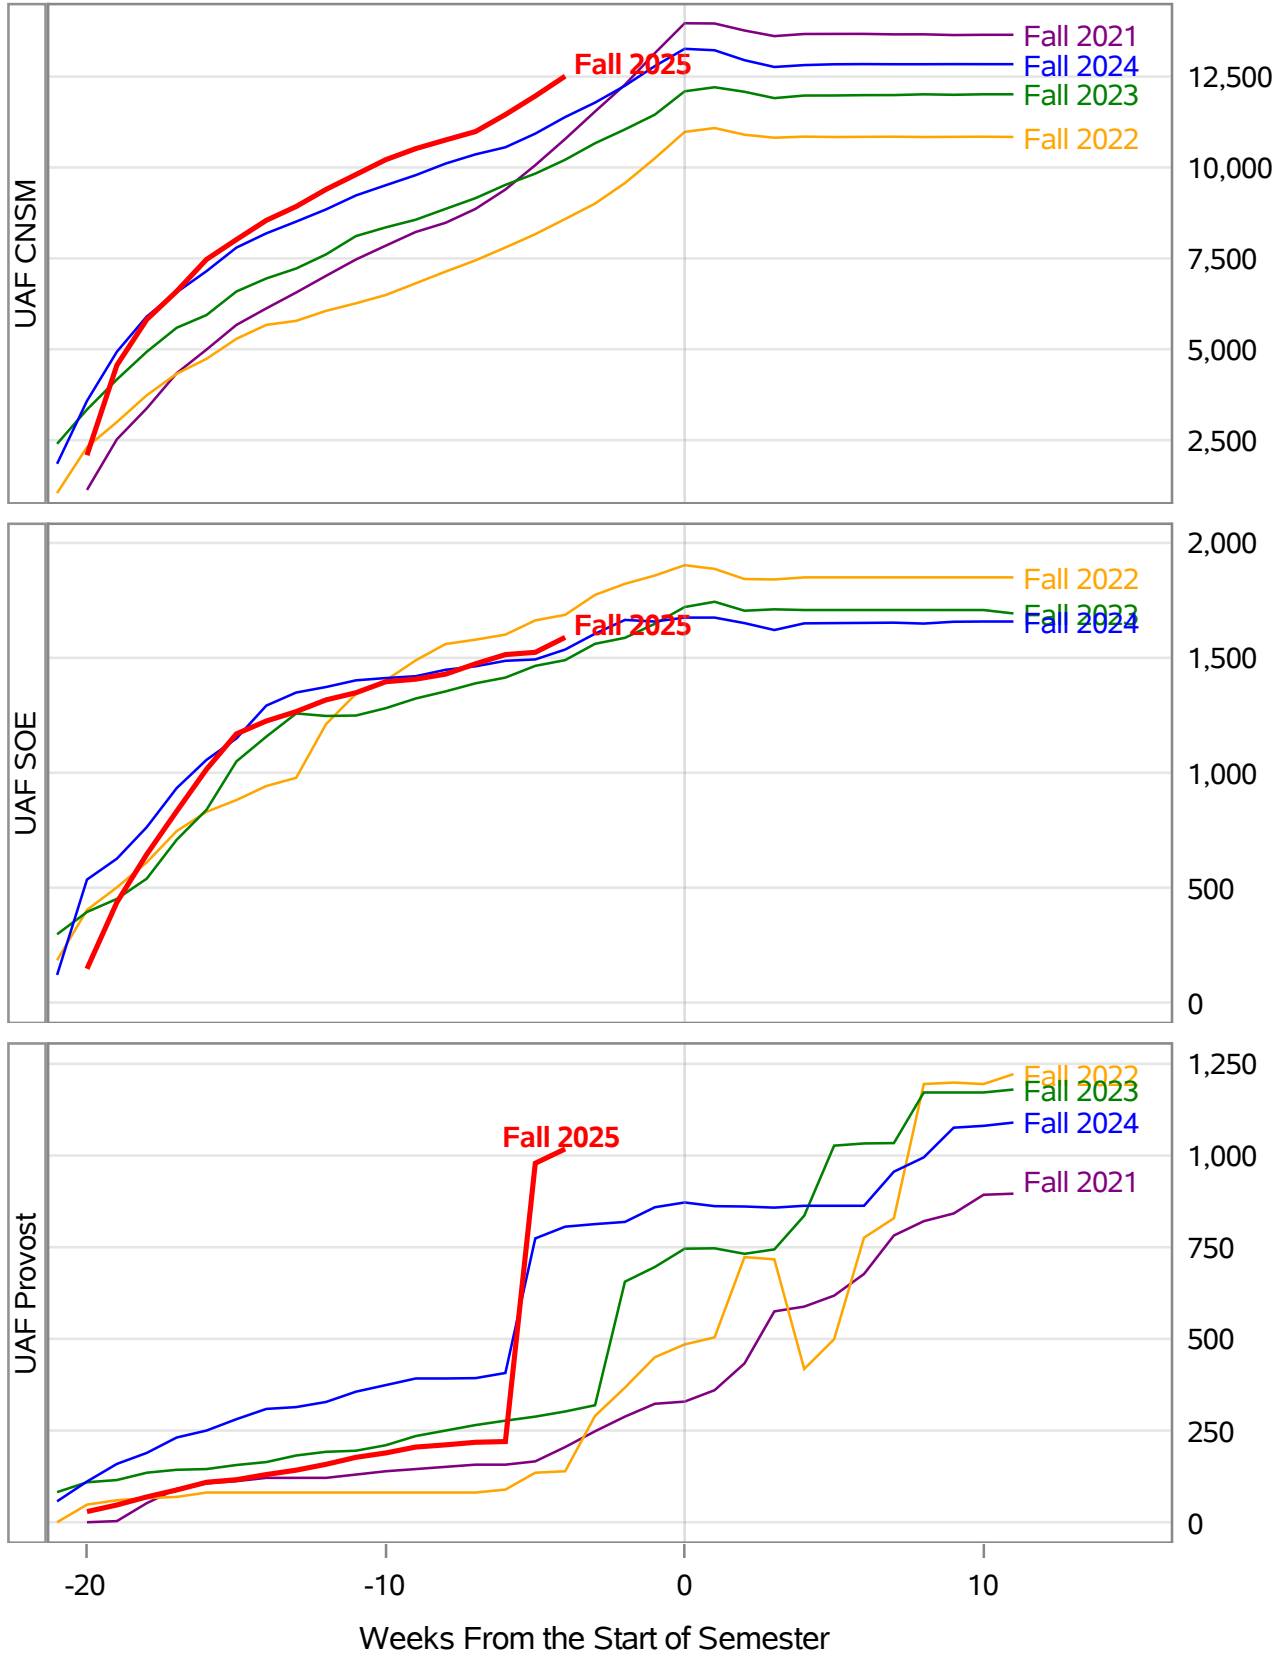

**University of Alaska Fairbanks - Early Semester Report
Student Credit Hours Generated by Registration Week
Fall 2021 - Fall 2025**

In November 2024, the University of Alaska Board of Regents approved the merging of the UAF Interior Alaska Campus with UAF Community and Technical College. This transition is evident in the data for fall 2025, and thus prior year data has been adjusted to include IAC with CTC for valid trend comparison.

Source: Banner SI Extracts. Compiled on 29JUL2025. Compiled by KC Casort, 907-474-7130, klcasort@alaska.edu
UAF Planning, Analysis and Institutional Research | www.uaf.edu/pair