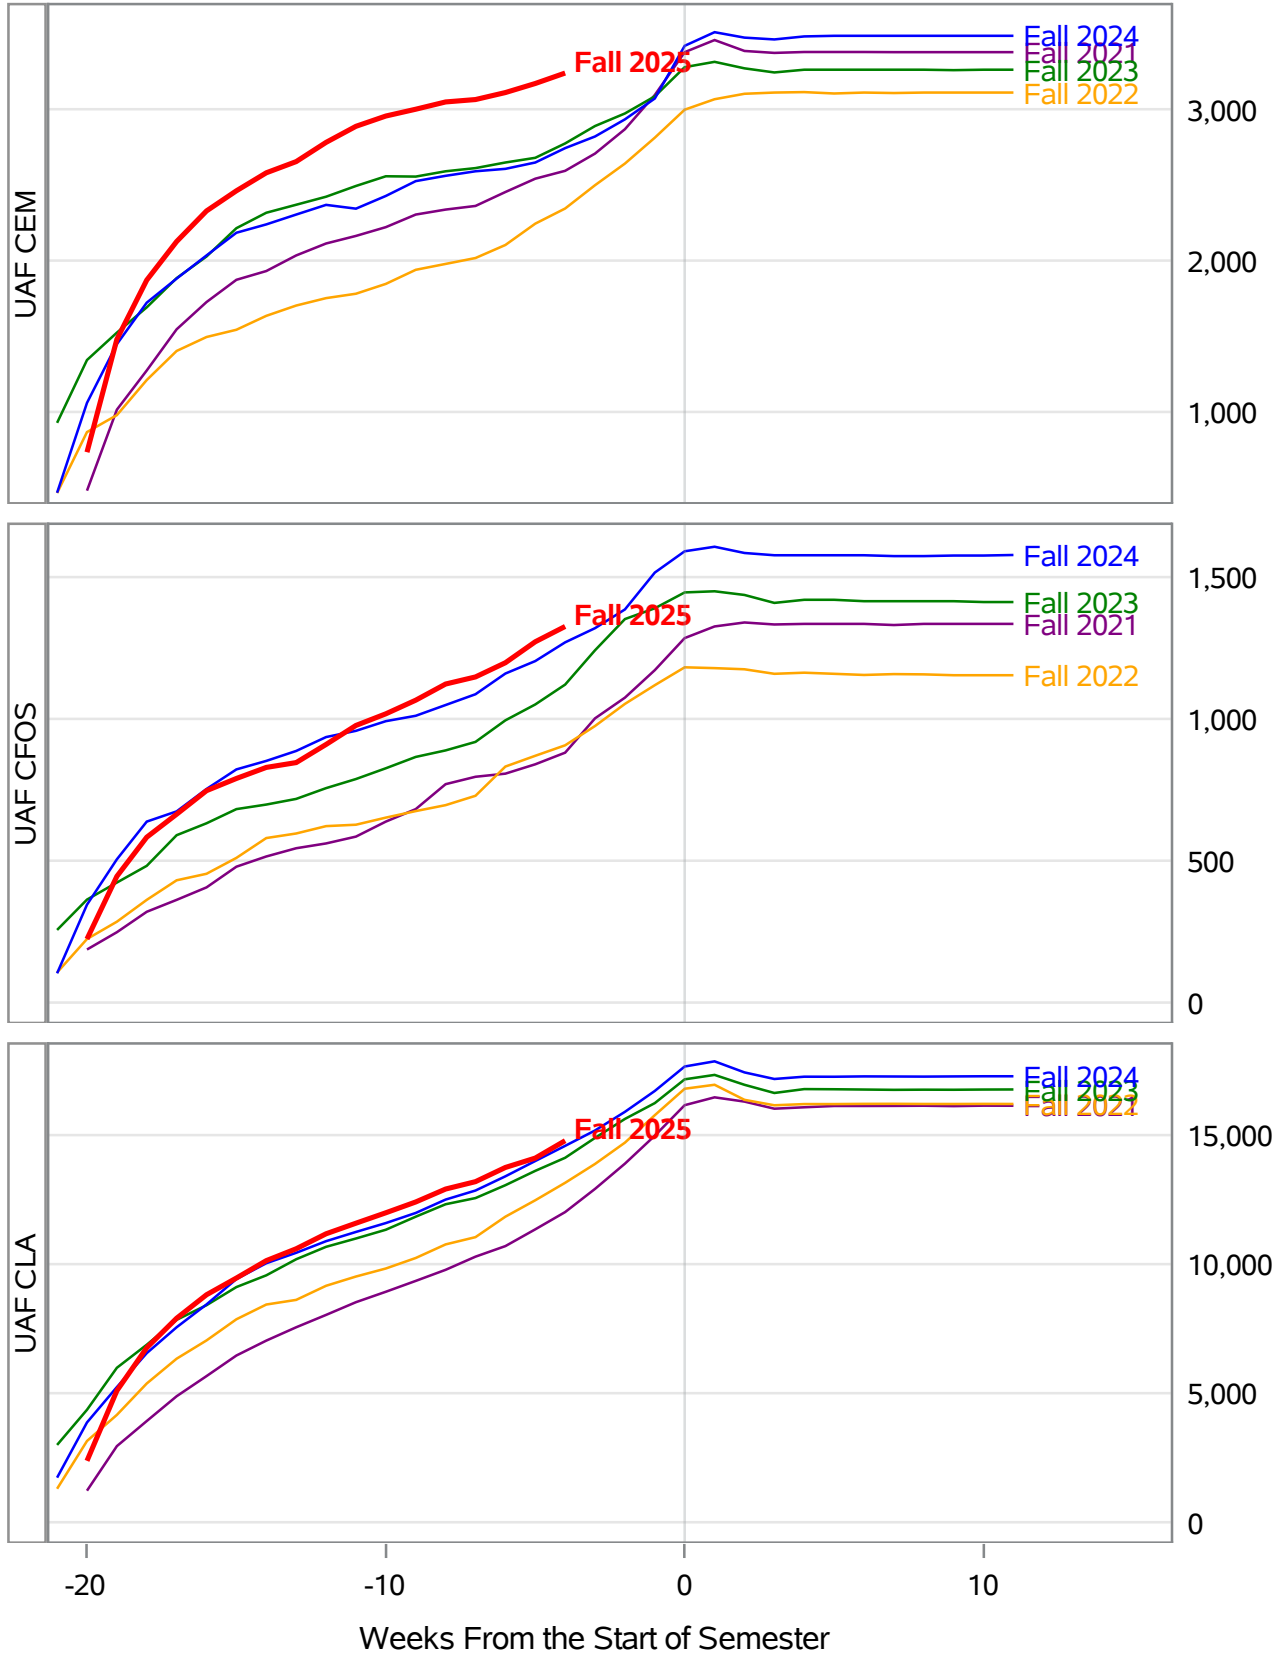

**University of Alaska Fairbanks - Early Semester Report
Student Credit Hours Generated by Registration Week
Fall 2021 - Fall 2025**

In November 2024, the University of Alaska Board of Regents approved the merging of the UAF Interior Alaska Campus with UAF Community and Technical College. This transition is evident in the data for fall 2025, and thus prior year data has been adjusted to include IAC with CTC for valid trend comparison.

Source: Banner SI Extracts. Compiled on 29JUL2025. Compiled by KC Casort, 907-474-7130, klcasort@alaska.edu
UAF Planning, Analysis and Institutional Research | www.uaf.edu/pair