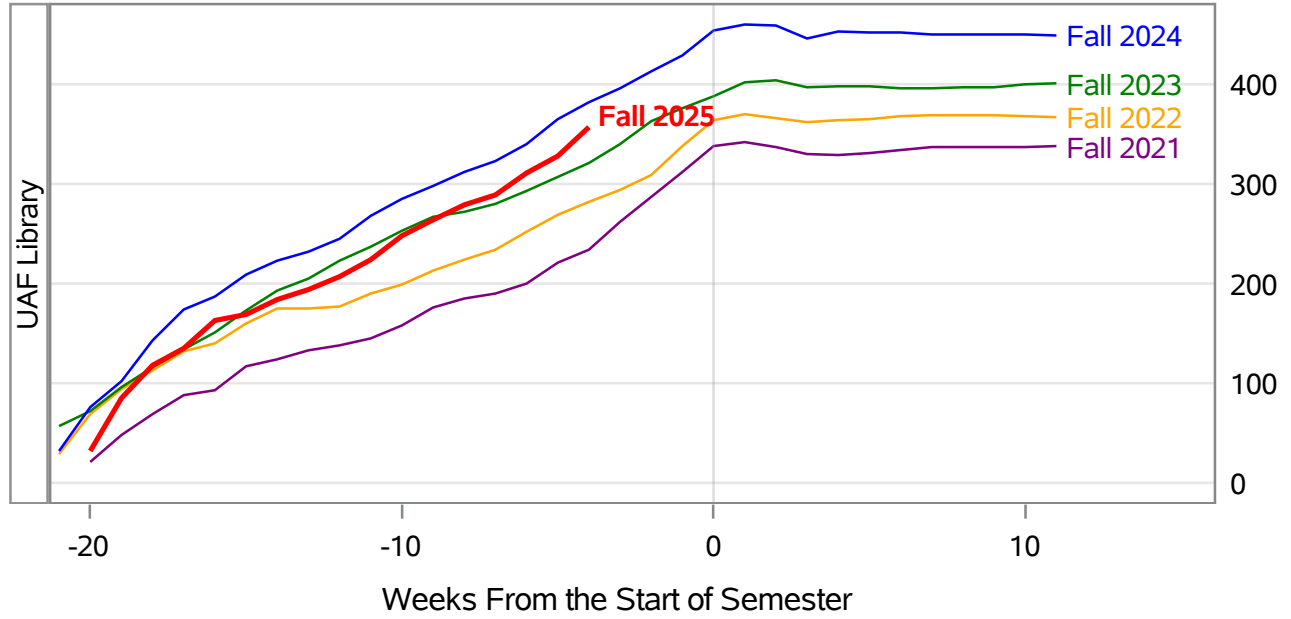

University of Alaska Fairbanks - Early Semester Report
Student Credit Hours Generated by Registration Week
Fall 2021 - Fall 2025

In November 2024, the University of Alaska Board of Regents approved the merging of the UAF Interior Alaska Campus with UAF Community and Technical College. This transition is evident in the data for fall 2025, and thus prior year data has been adjusted to include IAC with CTC for valid trend comparison.

Source: Banner SI Extracts. Compiled on 29JUL2025. Compiled by KC Casort, 907-474-7130, klcasort@alaska.edu
UAF Planning, Analysis and Institutional Research | www.uaf.edu/pair