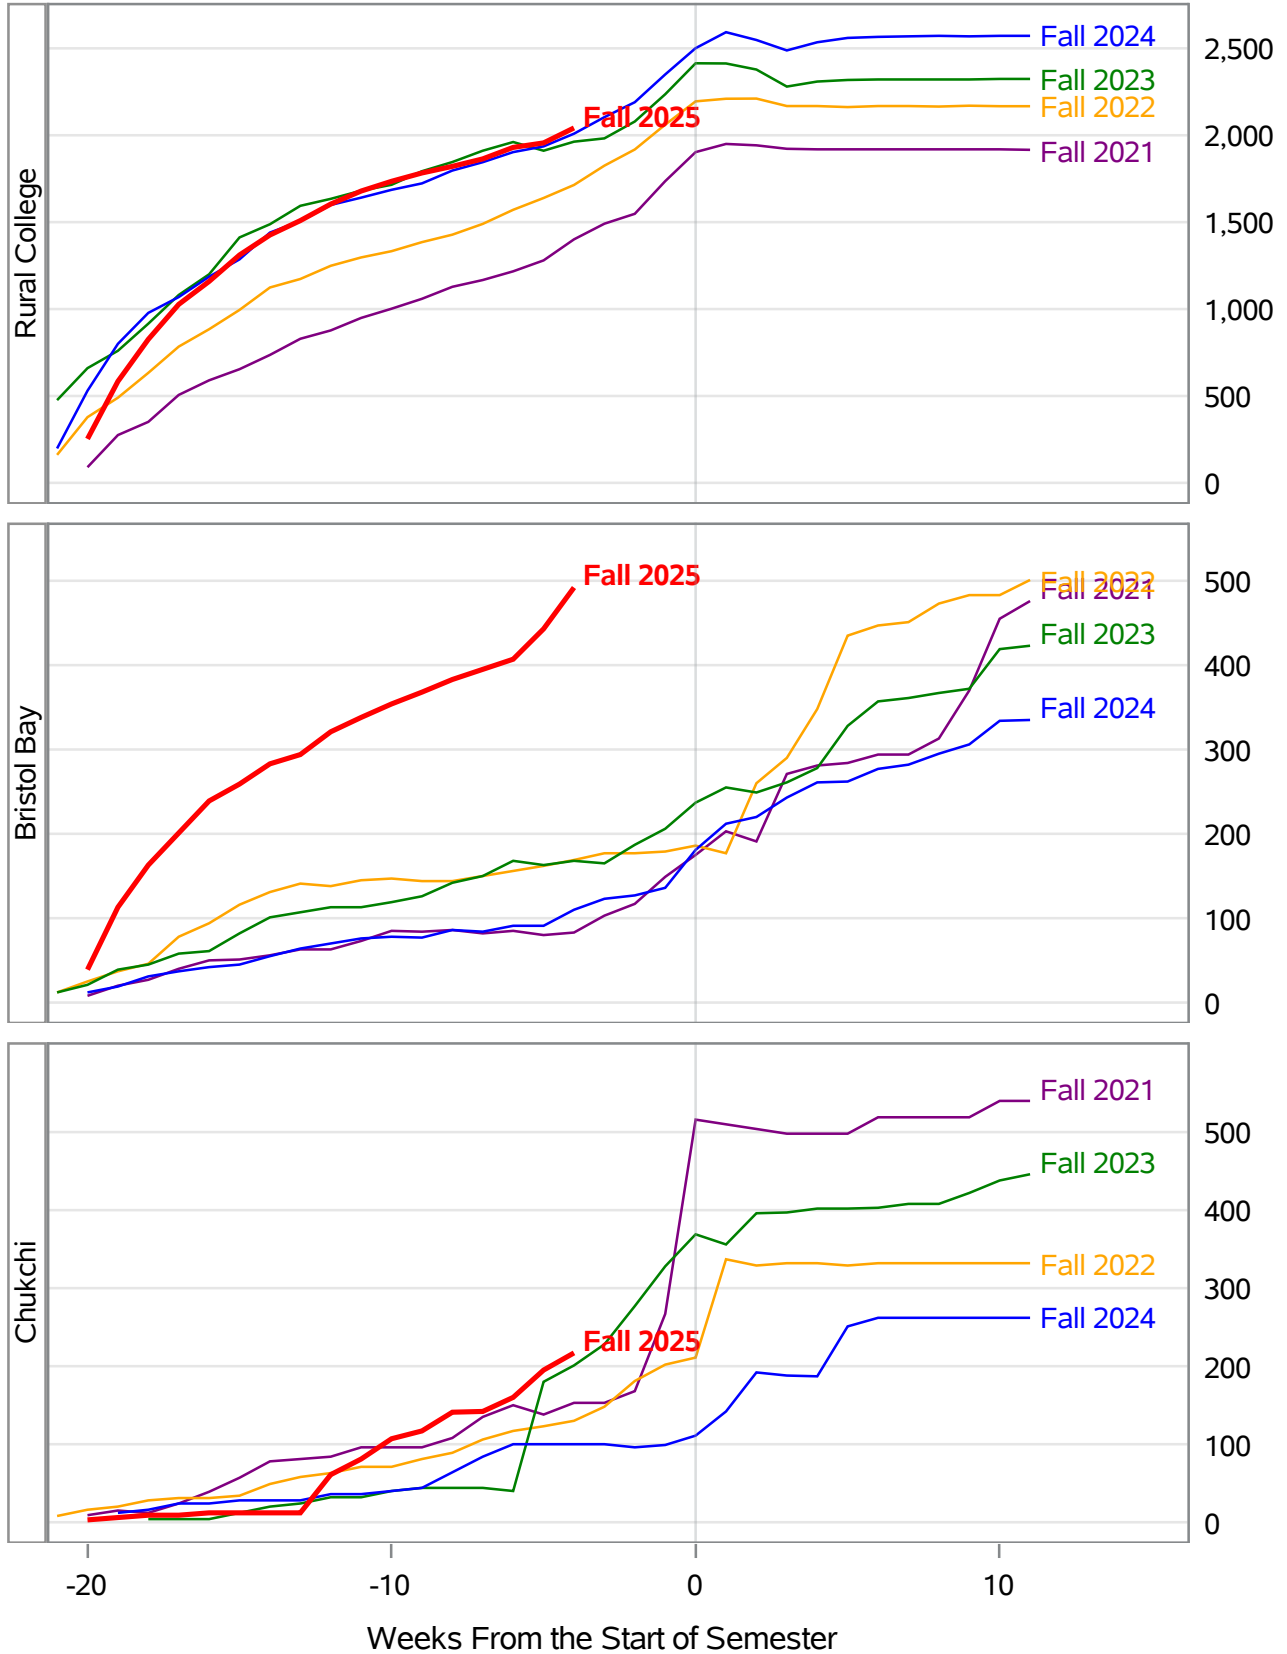

**University of Alaska Fairbanks - Early Semester Report
Student Credit Hours Generated by Registration Week
Fall 2021 - Fall 2025**

In November 2024, the University of Alaska Board of Regents approved the merging of the UAF Interior Alaska Campus with UAF Community and Technical College. This transition is evident in the data for fall 2025, and thus prior year data has been adjusted to include IAC with CTC for valid trend comparison.

Source: Banner SI Extracts. Compiled on 29JUL2025. Compiled by KC Casort, 907-474-7130, klcasort@alaska.edu
UAF Planning, Analysis and Institutional Research | www.uaf.edu/pair