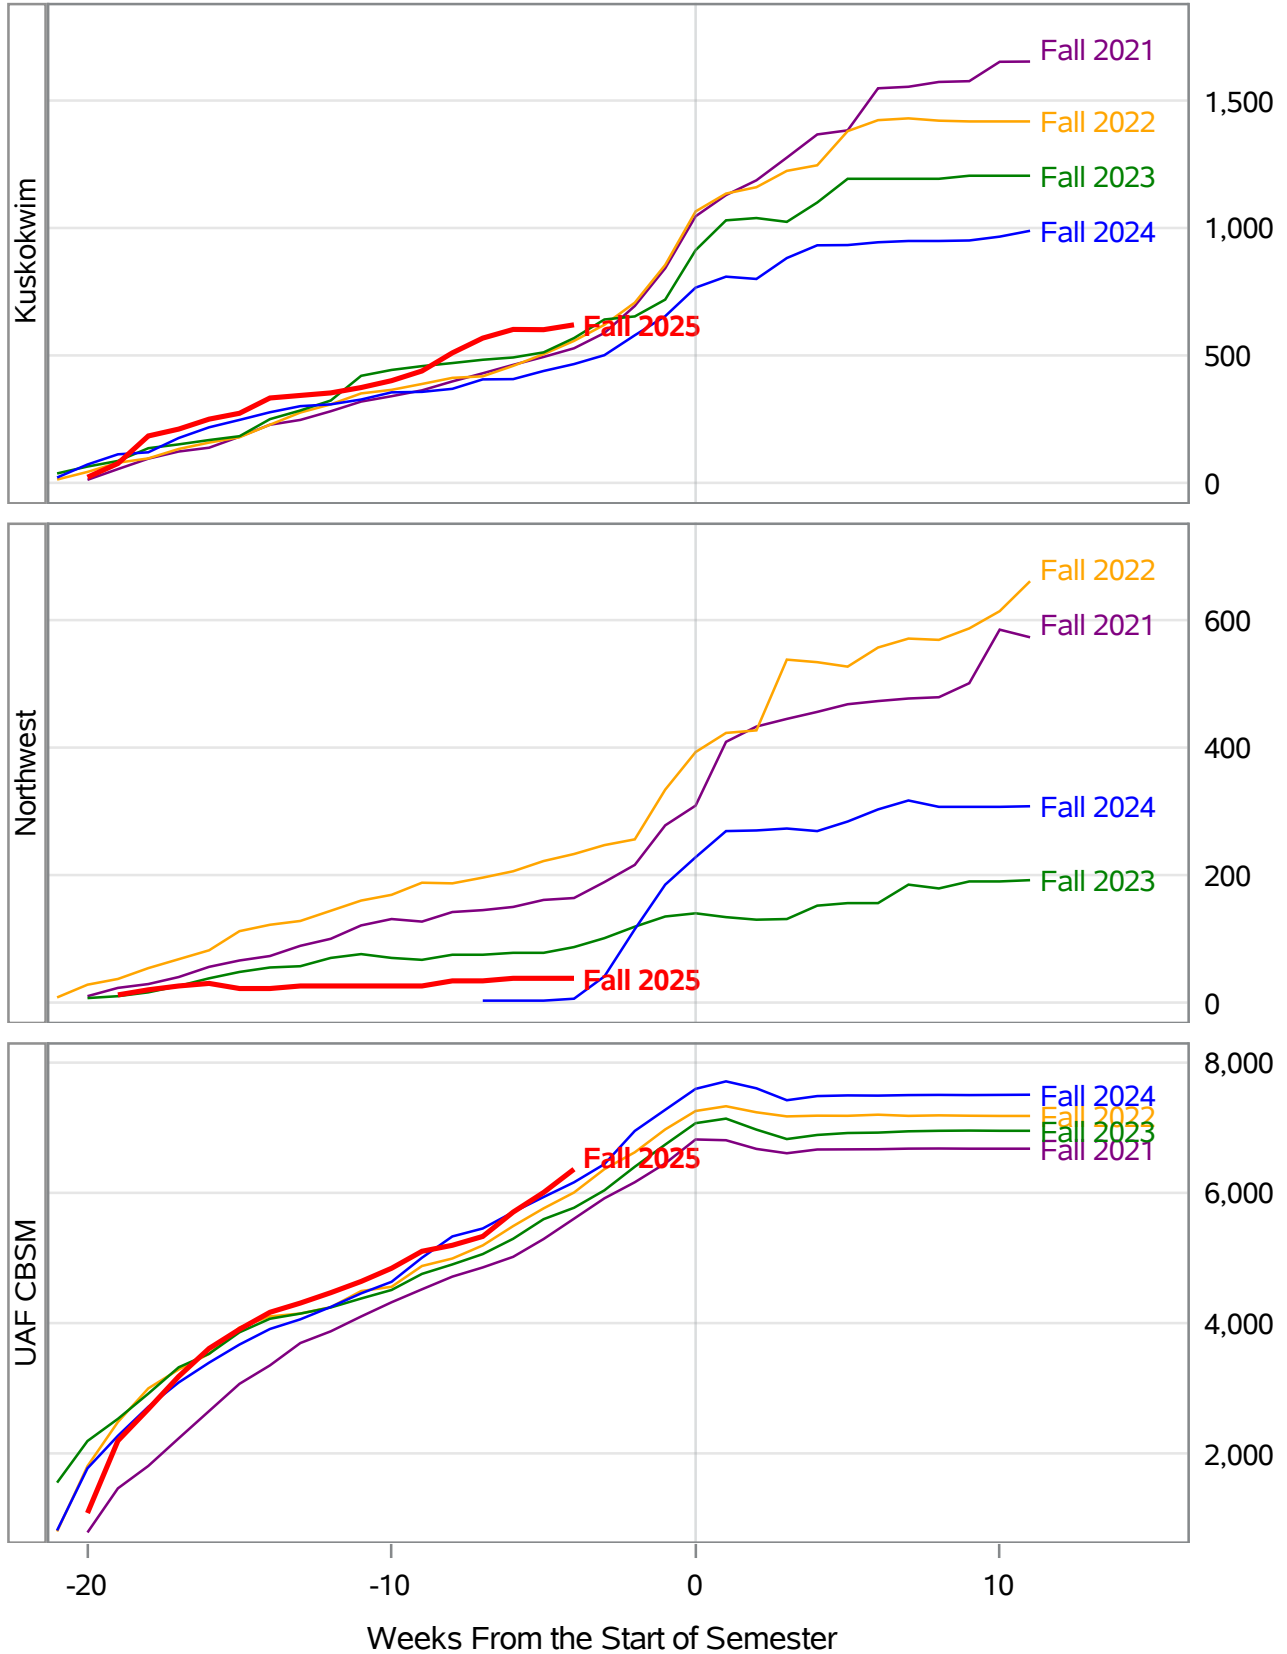

**University of Alaska Fairbanks - Early Semester Report
Student Credit Hours Generated by Registration Week
Fall 2021 - Fall 2025**

In November 2024, the University of Alaska Board of Regents approved the merging of the UAF Interior Alaska Campus with UAF Community and Technical College. This transition is evident in the data for fall 2025, and thus prior year data has been adjusted to include IAC with CTC for valid trend comparison.

Source: Banner SI Extracts. Compiled on 29JUL2025. Compiled by KC Casort, 907-474-7130, klcasort@alaska.edu
UAF Planning, Analysis and Institutional Research | www.uaf.edu/pair