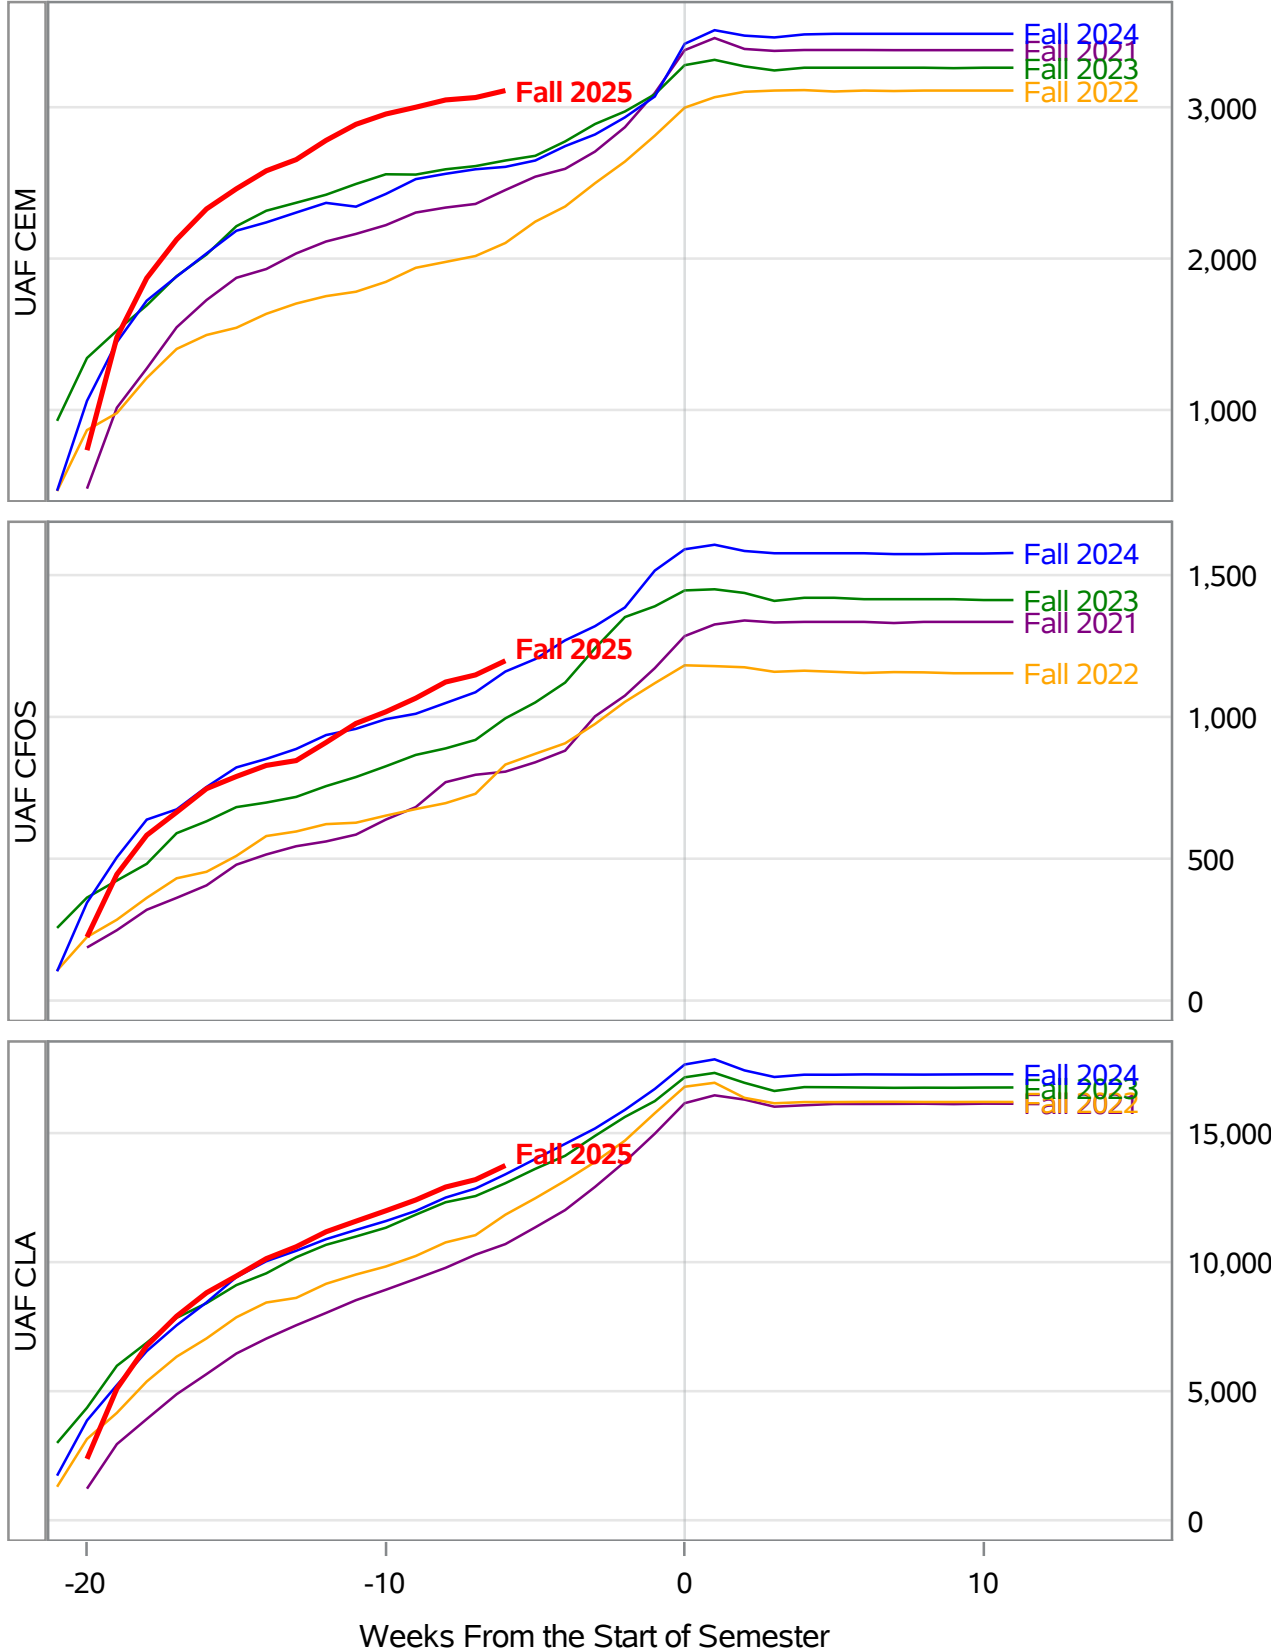

**University of Alaska Fairbanks - Early Semester Report
Student Credit Hours Generated by Registration Week
Fall 2021 - Fall 2025**

In November 2024, the University of Alaska Board of Regents approved the merging of the UAF Interior Alaska Campus with UAF Community and Technical College. This transition is evident in the data for fall 2025, and thus prior year data has been adjusted to include IAC with CTC for valid trend comparison.

Source: Banner SI Extracts. Compiled on 15JUL2025. Compiled by KC Casort, 907-474-7130, klcasort@alaska.edu
UAF Planning, Analysis and Institutional Research | www.uaf.edu/pair