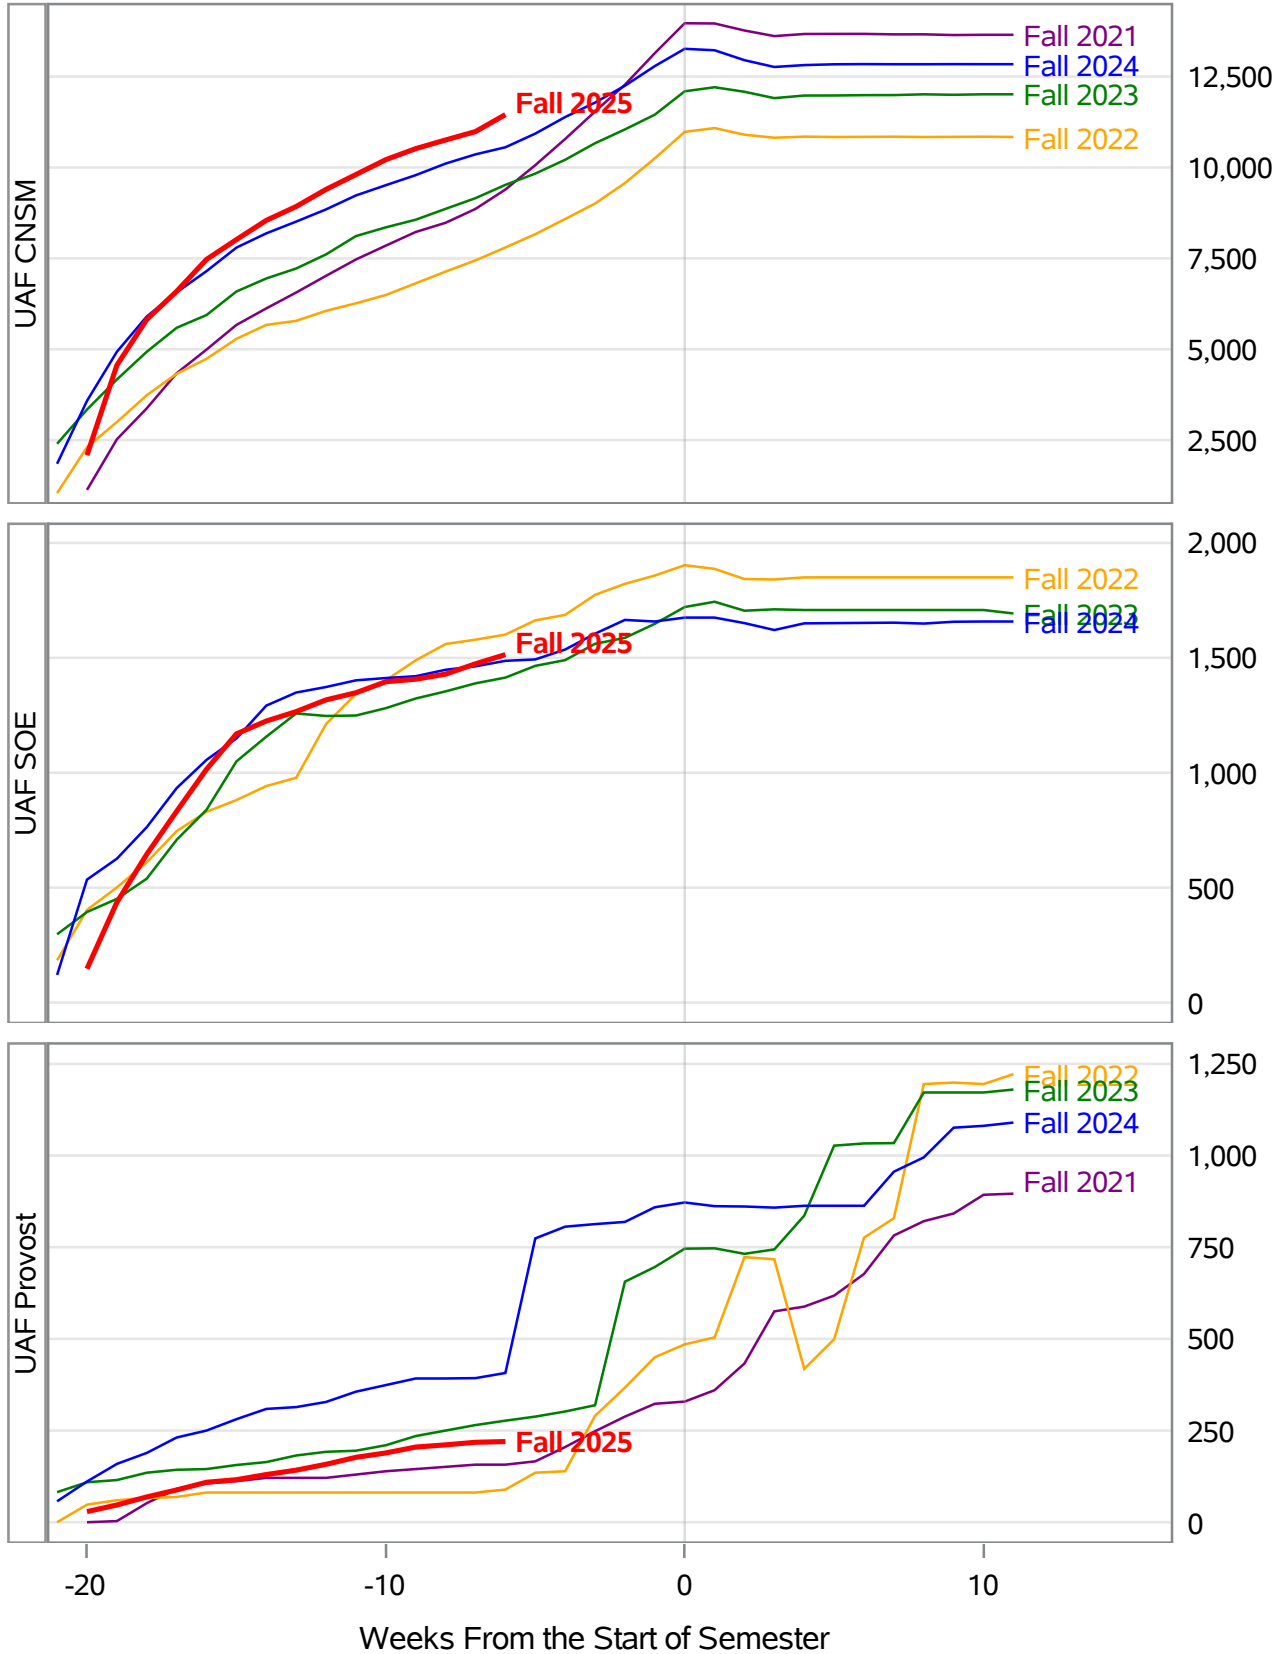

**University of Alaska Fairbanks - Early Semester Report
Student Credit Hours Generated by Registration Week
Fall 2021 - Fall 2025**

In November 2024, the University of Alaska Board of Regents approved the merging of the UAF Interior Alaska Campus with UAF Community and Technical College. This transition is evident in the data for fall 2025, and thus prior year data has been adjusted to include IAC with CTC for valid trend comparison.

Source: Banner SI Extracts. Compiled on 15JUL2025. Compiled by KC Casort, 907-474-7130, klcasort@alaska.edu
UAF Planning, Analysis and Institutional Research | www.uaf.edu/pair