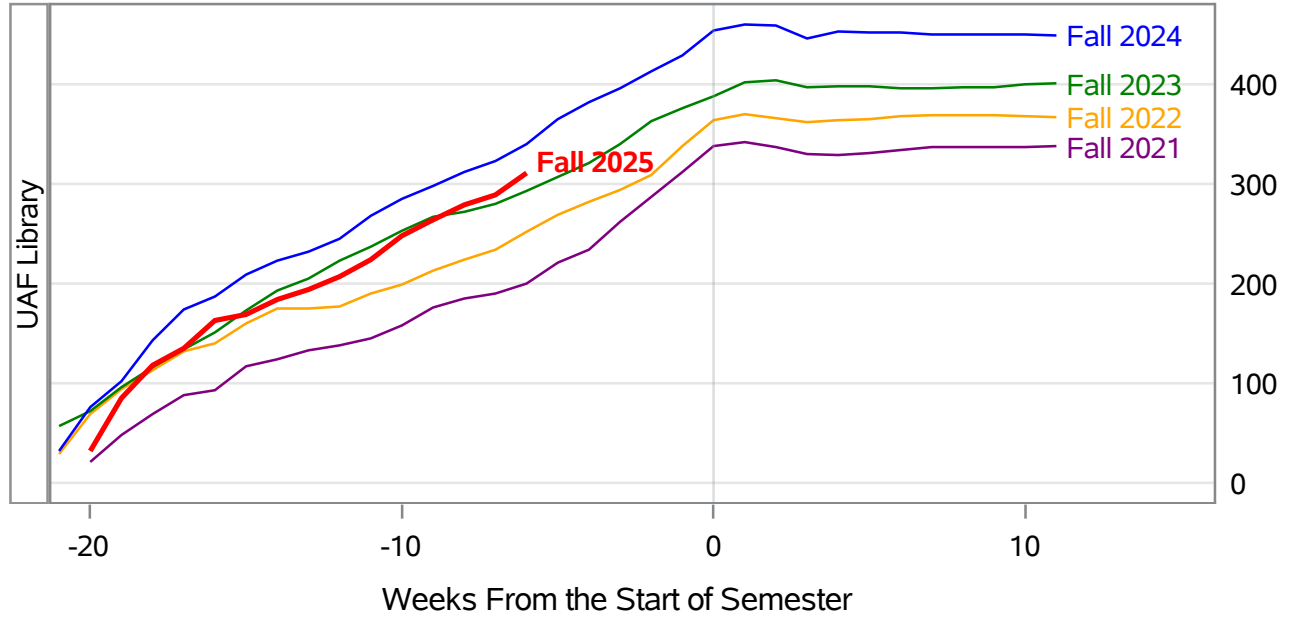

University of Alaska Fairbanks - Early Semester Report
Student Credit Hours Generated by Registration Week
Fall 2021 - Fall 2025

In November 2024, the University of Alaska Board of Regents approved the merging of the UAF Interior Alaska Campus with UAF Community and Technical College. This transition is evident in the data for fall 2025, and thus prior year data has been adjusted to include IAC with CTC for valid trend comparison.

Source: Banner SI Extracts. Compiled on 15JUL2025. Compiled by KC Casort, 907-474-7130, klcasort@alaska.edu
UAF Planning, Analysis and Institutional Research | www.uaf.edu/pair