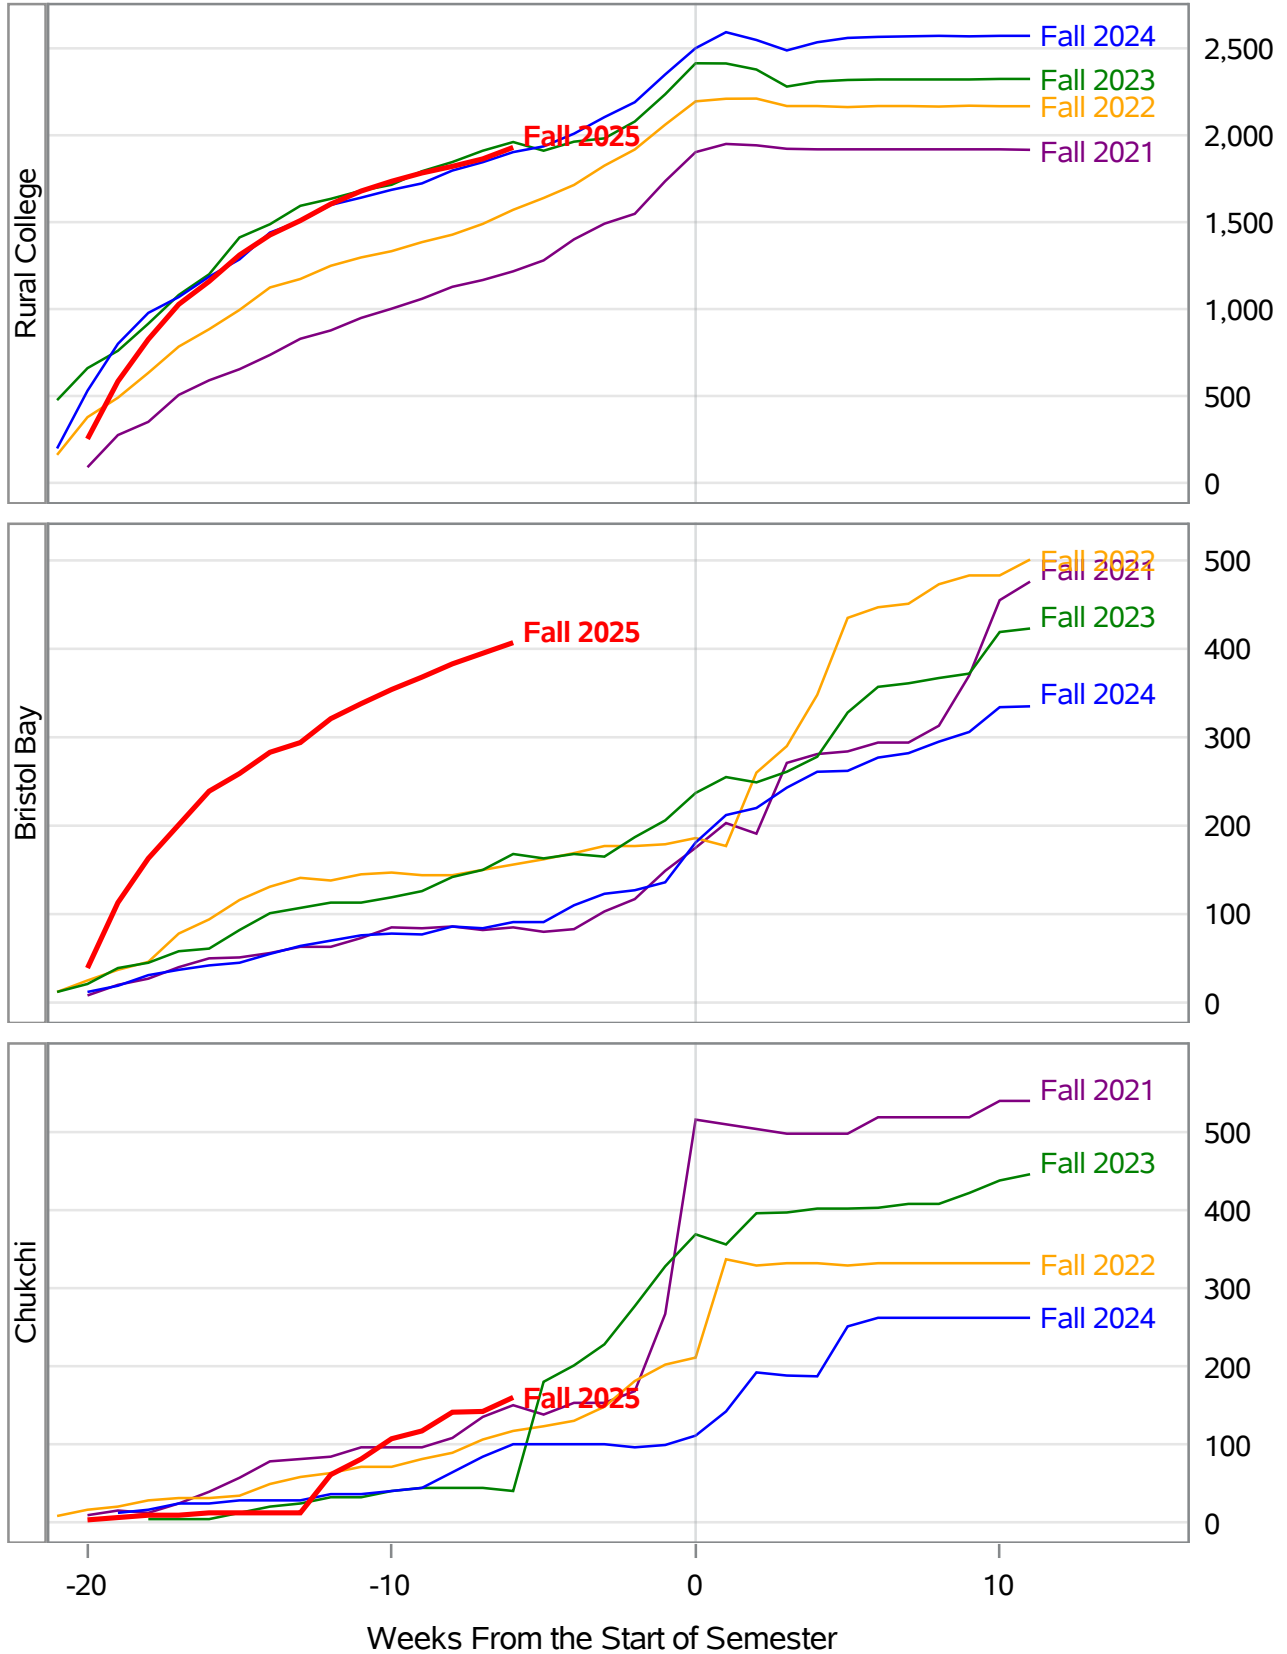

**University of Alaska Fairbanks - Early Semester Report
Student Credit Hours Generated by Registration Week
Fall 2021 - Fall 2025**

In November 2024, the University of Alaska Board of Regents approved the merging of the UAF Interior Alaska Campus with UAF Community and Technical College. This transition is evident in the data for fall 2025, and thus prior year data has been adjusted to include IAC with CTC for valid trend comparison.

Source: Banner SI Extracts. Compiled on 15JUL2025. Compiled by KC Casort, 907-474-7130, klcasort@alaska.edu
UAF Planning, Analysis and Institutional Research | www.uaf.edu/pair