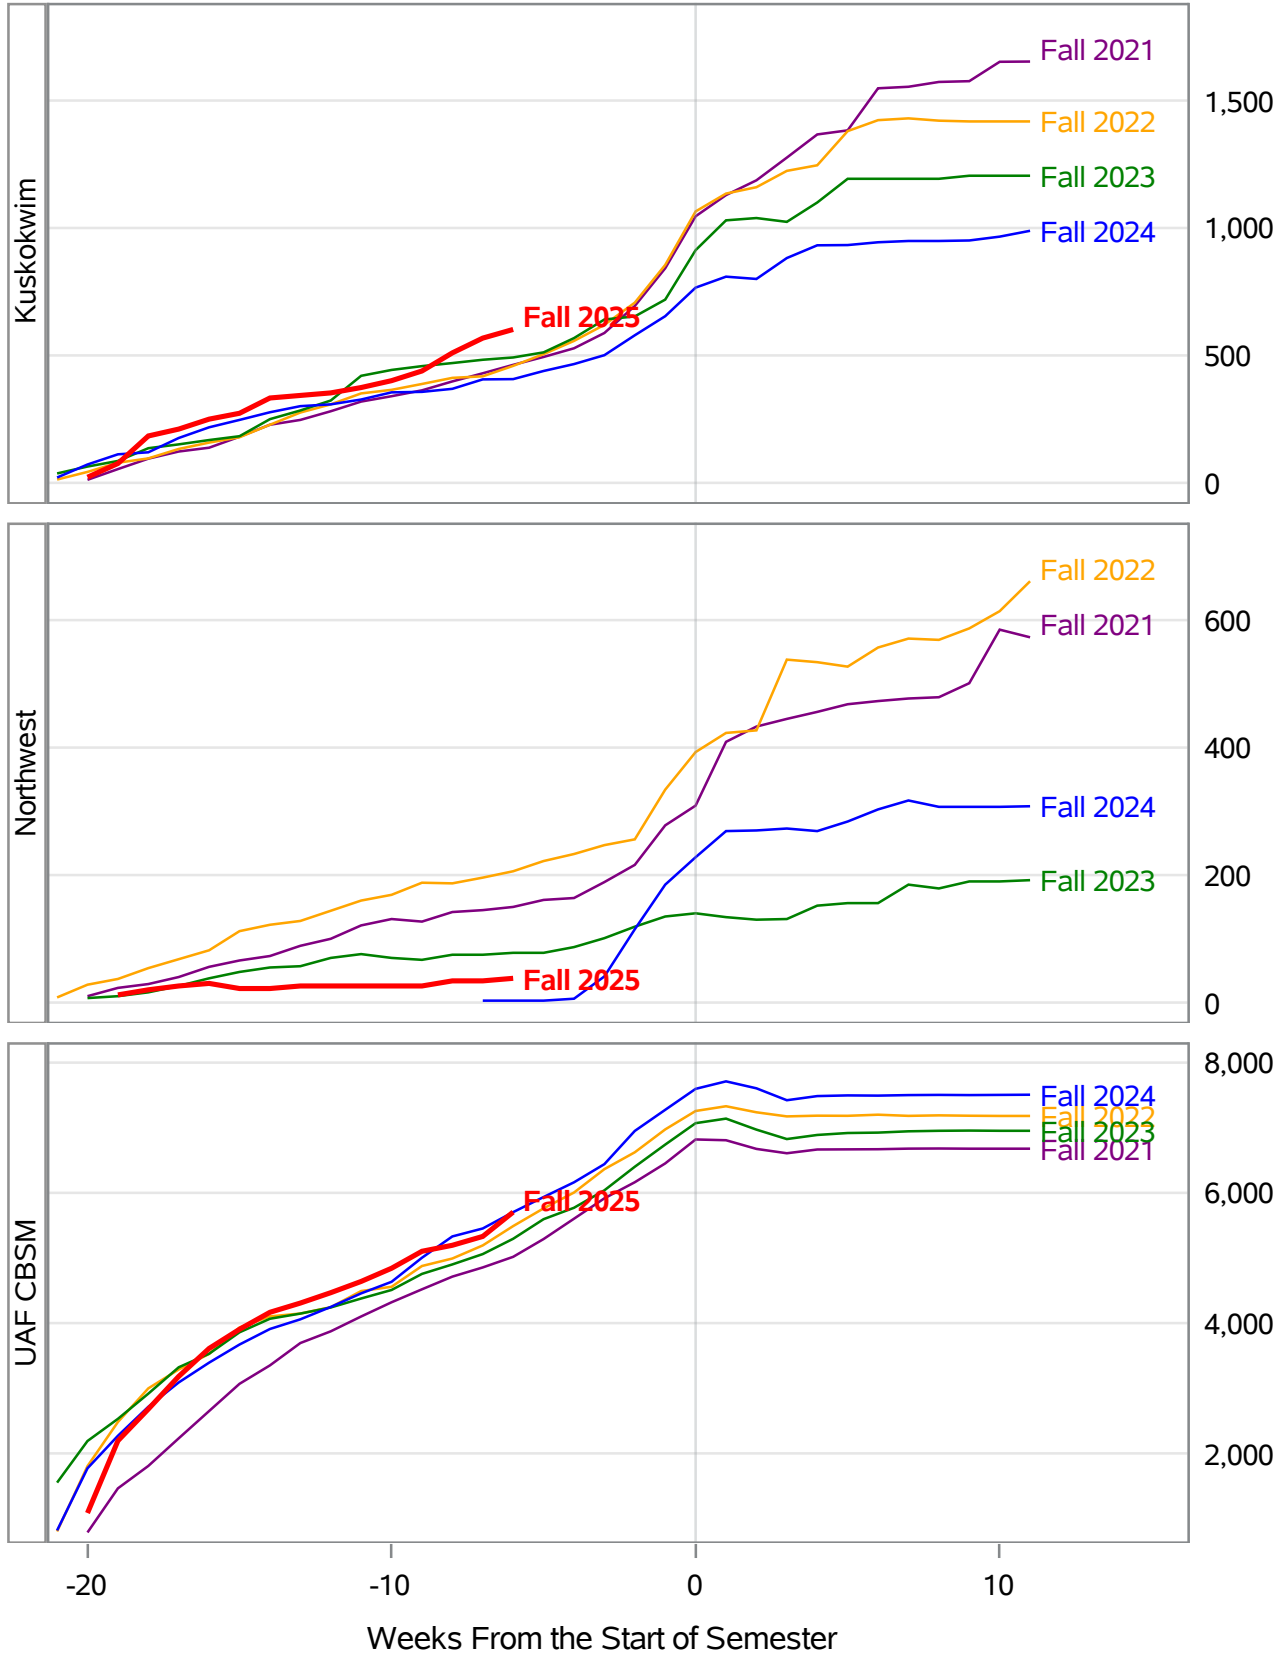

**University of Alaska Fairbanks - Early Semester Report
Student Credit Hours Generated by Registration Week
Fall 2021 - Fall 2025**

In November 2024, the University of Alaska Board of Regents approved the merging of the UAF Interior Alaska Campus with UAF Community and Technical College. This transition is evident in the data for fall 2025, and thus prior year data has been adjusted to include IAC with CTC for valid trend comparison.

Source: Banner SI Extracts. Compiled on 15JUL2025. Compiled by KC Casort, 907-474-7130, klcasort@alaska.edu
UAF Planning, Analysis and Institutional Research | www.uaf.edu/pair