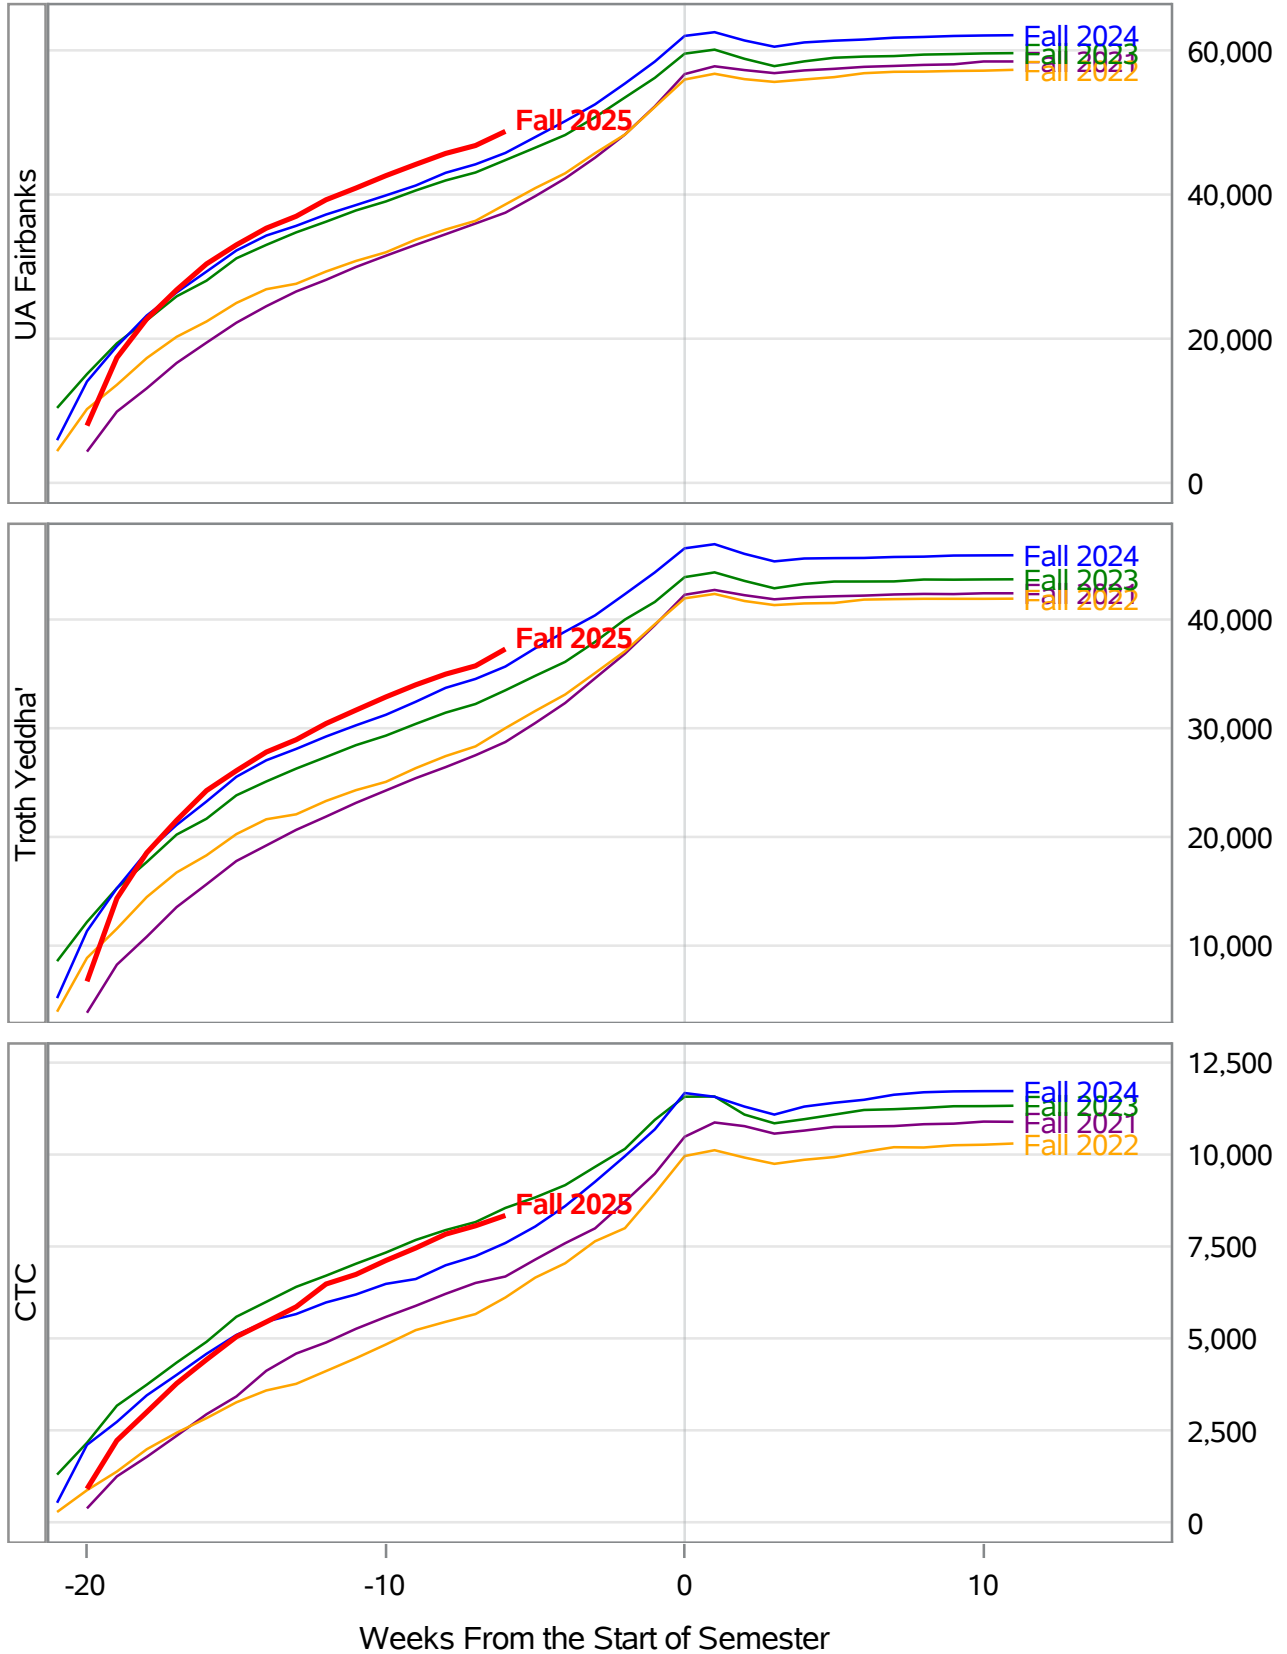

**University of Alaska Fairbanks - Early Semester Report
 Student Credit Hours Generated by Registration Week
 Fall 2021 - Fall 2025**

In November 2024, the University of Alaska Board of Regents approved the merging of the UAF Interior Alaska Campus with UAF Community and Technical College. This transition is evident in the data for fall 2025, and thus prior year data has been adjusted to include IAC with CTC for valid trend comparison.