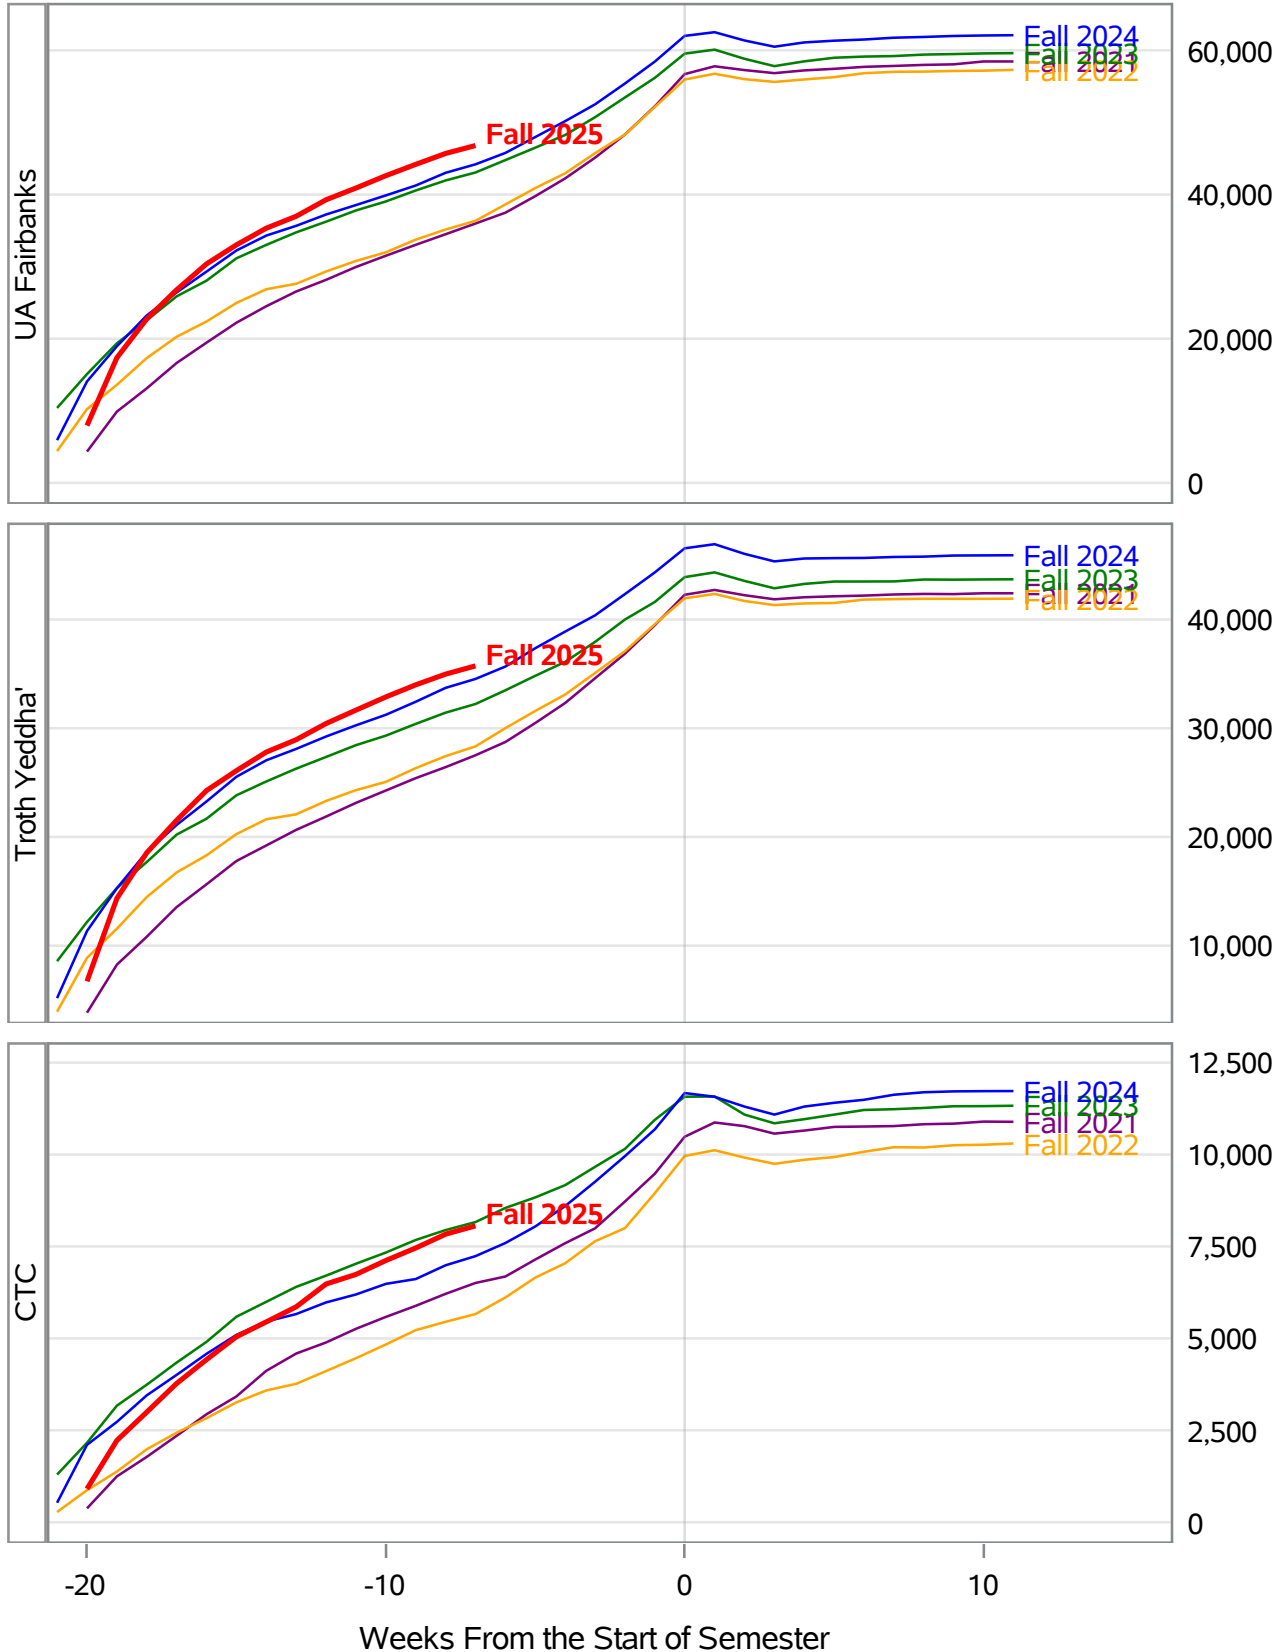

**University of Alaska Fairbanks - Early Semester Report  
 Student Credit Hours Generated by Registration Week  
 Fall 2021 - Fall 2025**

In November 2024, the University of Alaska Board of Regents approved the merging of the UAF Interior Alaska Campus with UAF Community and Technical College. This transition is evident in the data for fall 2025, and thus prior year data has been adjusted to include IAC with CTC for valid trend comparison.