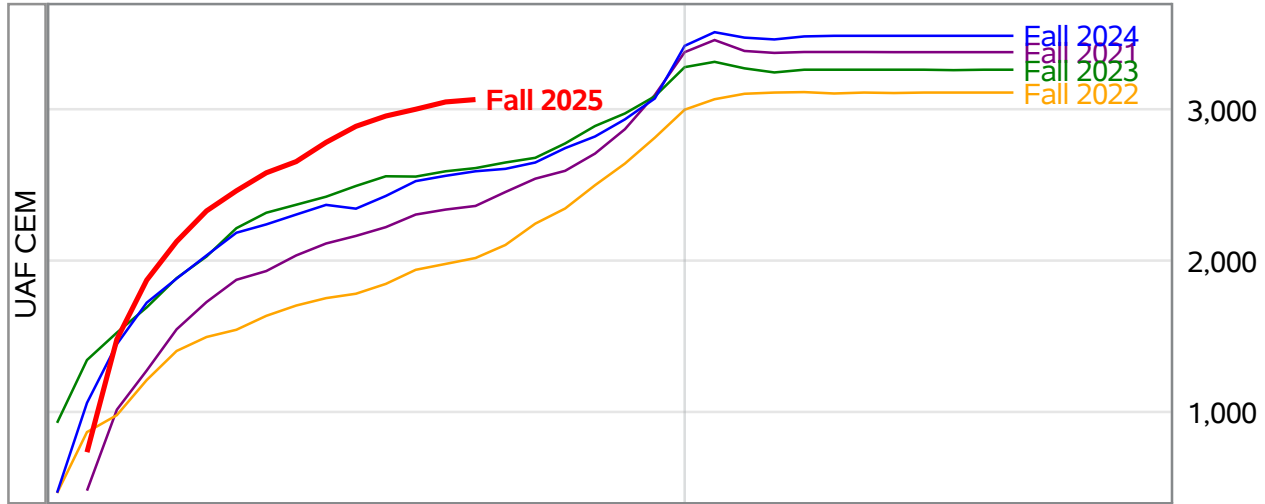

**University of Alaska Fairbanks - Early Semester Report
Student Credit Hours Generated by Registration Week
Fall 2021 - Fall 2025**

Weeks From the Start of Semester

In November 2024, the University of Alaska Board of Regents approved the merging of the UAF Interior Alaska Campus with UAF Community and Technical College. This transition is evident in the data for fall 2025, and thus prior year data has been adjusted to include IAC with CTC for valid trend comparison.

Source: Banner SI Extracts. Compiled on 08JUL2025. Compiled by KC Casort, 907-474-7130, klcasort@alaska.edu
UAF Planning, Analysis and Institutional Research | www.uaf.edu/pair