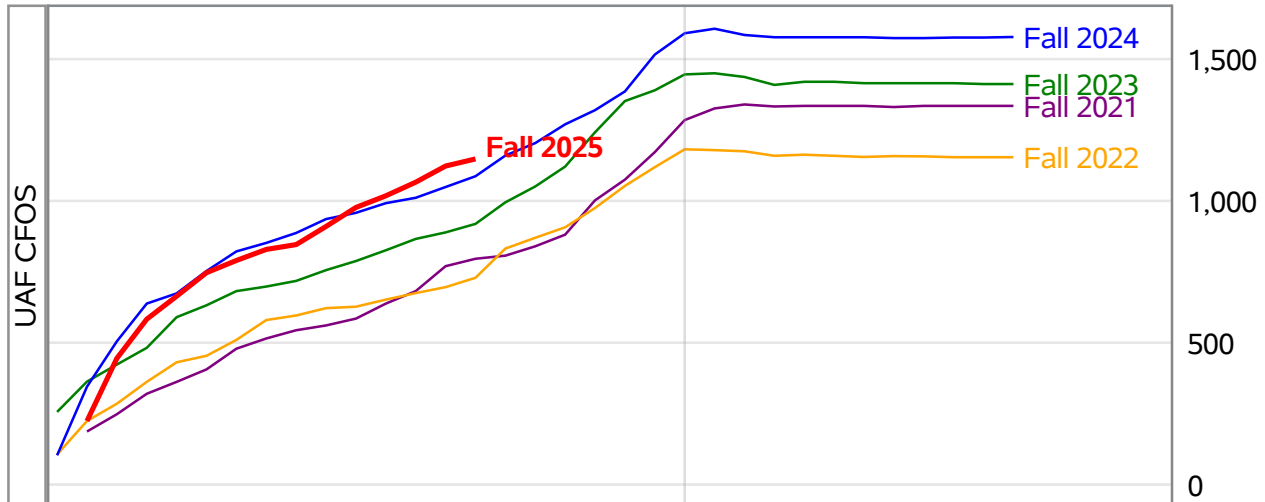

**University of Alaska Fairbanks - Early Semester Report
Student Credit Hours Generated by Registration Week
Fall 2021 - Fall 2025**

Weeks From the Start of Semester

In November 2024, the University of Alaska Board of Regents approved the merging of the UAF Interior Alaska Campus with UAF Community and Technical College. This transition is evident in the data for fall 2025, and thus prior year data has been adjusted to include IAC with CTC for valid trend comparison.

Source: Banner SI Extracts. Compiled on 08JUL2025. Compiled by KC Casort, 907-474-7130, klcasort@alaska.edu
UAF Planning, Analysis and Institutional Research | www.uaf.edu/pair