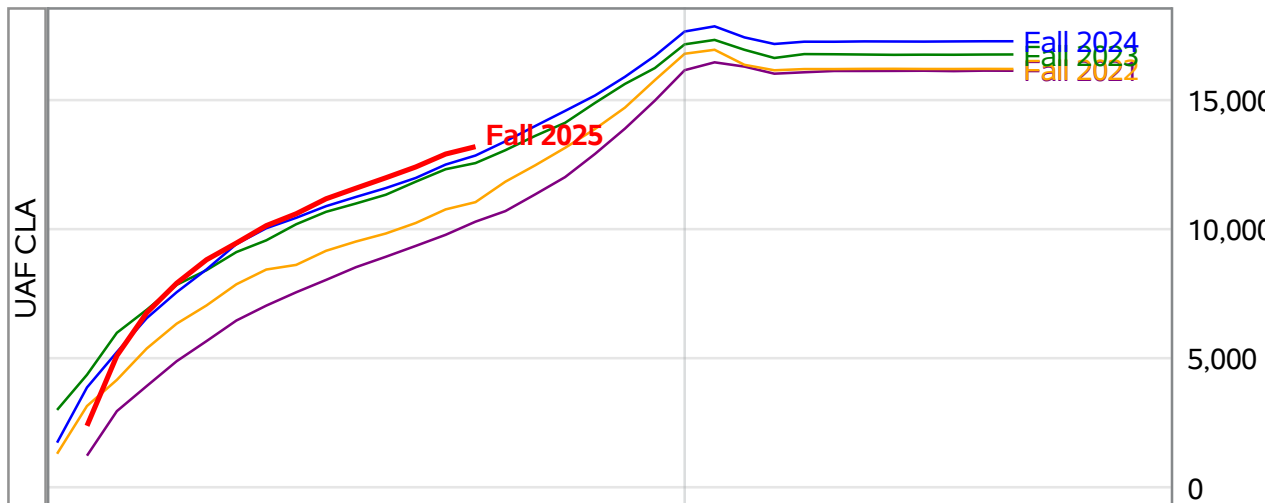

**University of Alaska Fairbanks - Early Semester Report
Student Credit Hours Generated by Registration Week
Fall 2021 - Fall 2025**

Weeks From the Start of Semester

In November 2024, the University of Alaska Board of Regents approved the merging of the UAF Interior Alaska Campus with UAF Community and Technical College. This transition is evident in the data for fall 2025, and thus prior year data has been adjusted to include IAC with CTC for valid trend comparison.

Source: Banner SI Extracts. Compiled on 08JUL2025. Compiled by KC Casort, 907-474-7130, klcasort@alaska.edu
UAF Planning, Analysis and Institutional Research | www.uaf.edu/pair