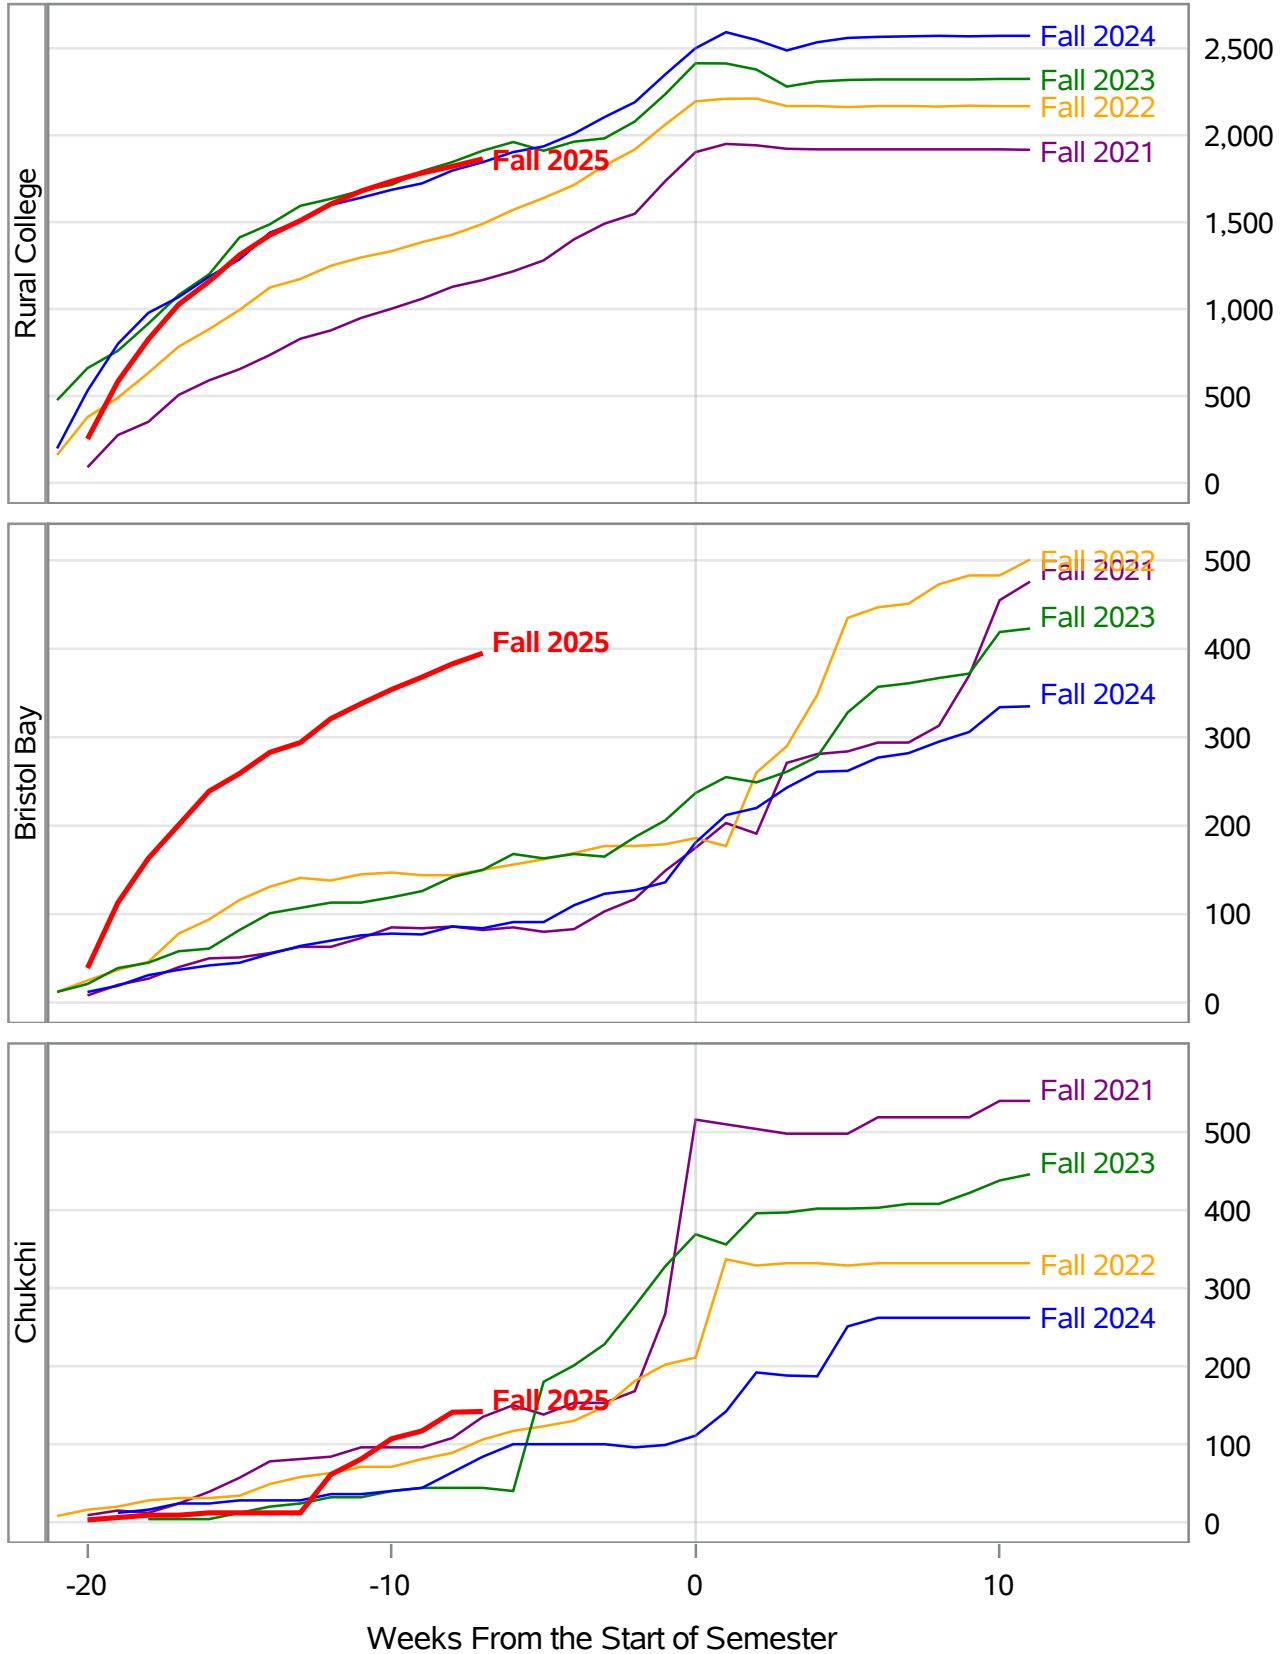

**University of Alaska Fairbanks - Early Semester Report
Student Credit Hours Generated by Registration Week
Fall 2021 - Fall 2025**

In November 2024, the University of Alaska Board of Regents approved the merging of the UAF Interior Alaska Campus with UAF Community and Technical College. This transition is evident in the data for fall 2025, and thus prior year data has been adjusted to include IAC with CTC for valid trend comparison.

Source: Banner SI Extracts. Compiled on 08JUL2025. Compiled by KC Casort, 907-474-7130, klcasort@alaska.edu
UAF Planning, Analysis and Institutional Research | www.uaf.edu/pair