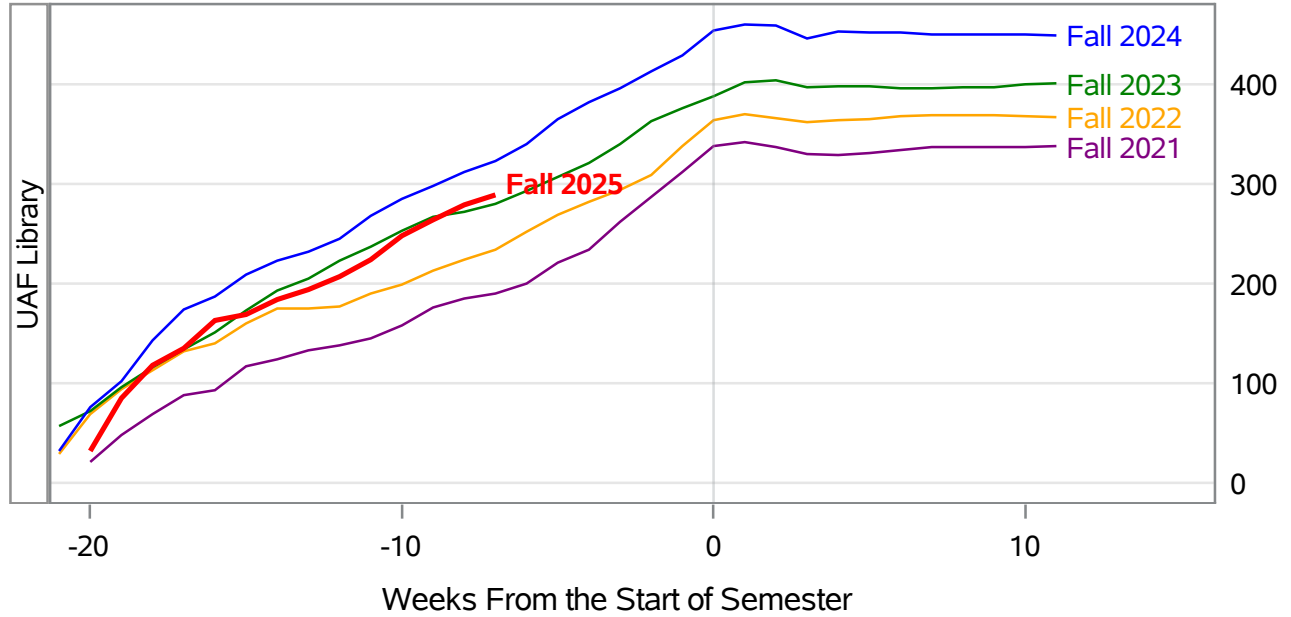

University of Alaska Fairbanks - Early Semester Report
Student Credit Hours Generated by Registration Week
Fall 2021 - Fall 2025

In November 2024, the University of Alaska Board of Regents approved the merging of the UAF Interior Alaska Campus with UAF Community and Technical College. This transition is evident in the data for fall 2025, and thus prior year data has been adjusted to include IAC with CTC for valid trend comparison.

Source: Banner SI Extracts. Compiled on 08JUL2025. Compiled by KC Casort, 907-474-7130, klcasort@alaska.edu
UAF Planning, Analysis and Institutional Research | www.uaf.edu/pair