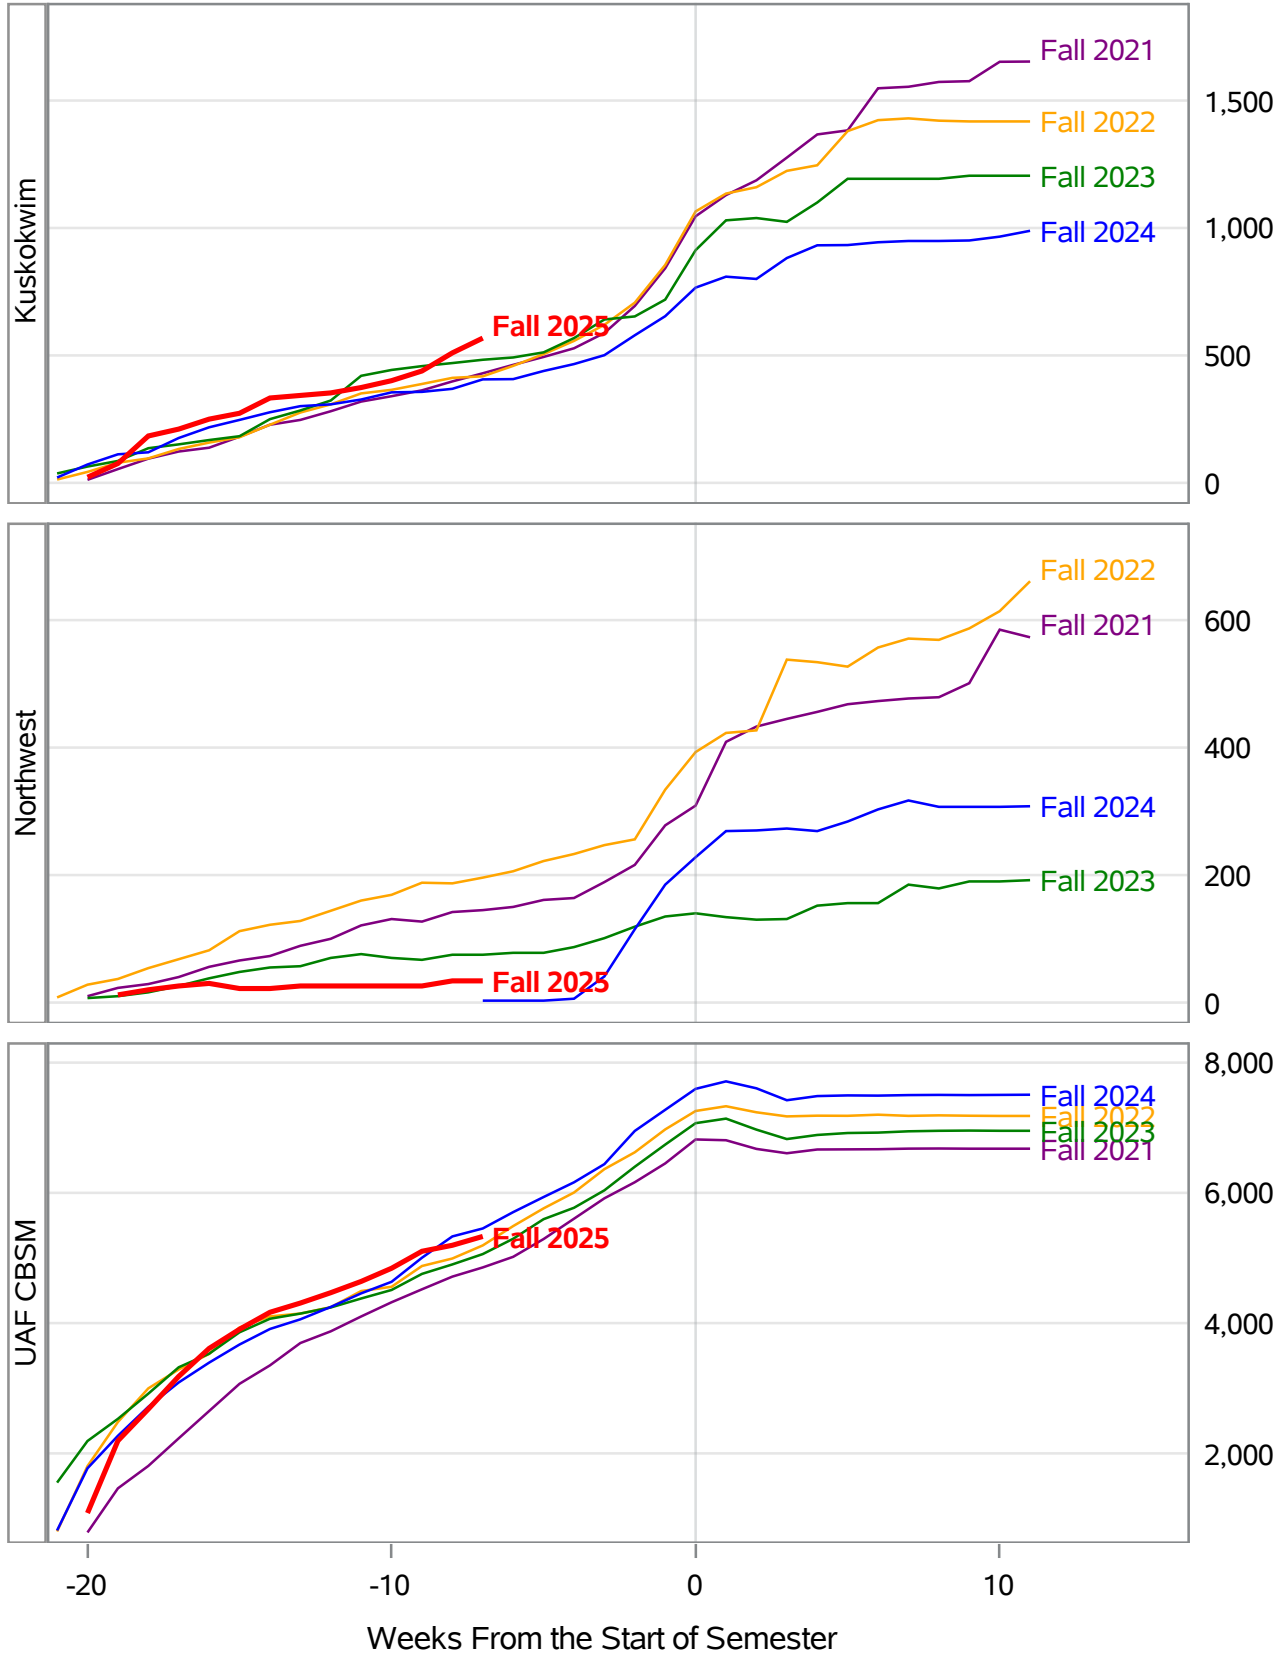

**University of Alaska Fairbanks - Early Semester Report
Student Credit Hours Generated by Registration Week
Fall 2021 - Fall 2025**

In November 2024, the University of Alaska Board of Regents approved the merging of the UAF Interior Alaska Campus with UAF Community and Technical College. This transition is evident in the data for fall 2025, and thus prior year data has been adjusted to include IAC with CTC for valid trend comparison.

Source: Banner SI Extracts. Compiled on 08JUL2025. Compiled by KC Casort, 907-474-7130, klcasort@alaska.edu
UAF Planning, Analysis and Institutional Research | www.uaf.edu/pair