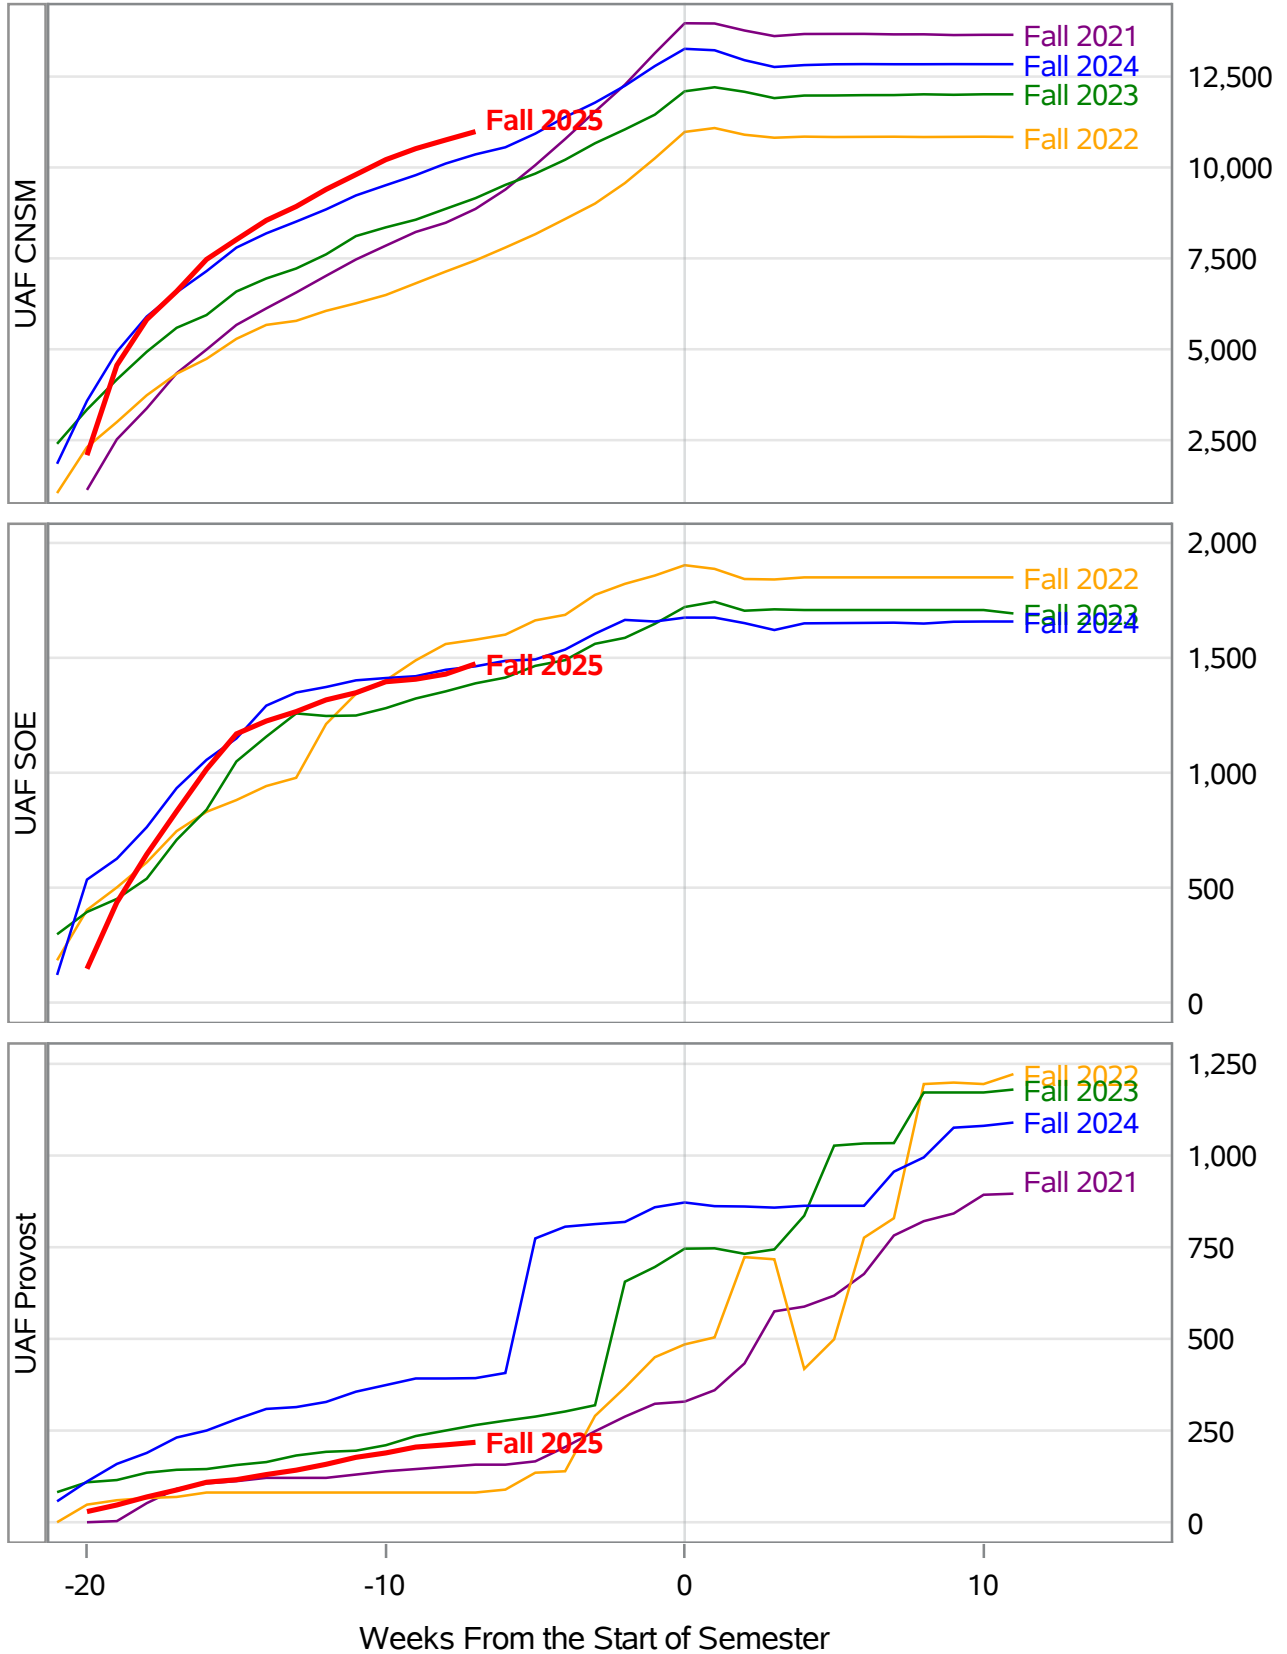

**University of Alaska Fairbanks - Early Semester Report
Student Credit Hours Generated by Registration Week
Fall 2021 - Fall 2025**

In November 2024, the University of Alaska Board of Regents approved the merging of the UAF Interior Alaska Campus with UAF Community and Technical College. This transition is evident in the data for fall 2025, and thus prior year data has been adjusted to include IAC with CTC for valid trend comparison.

Source: Banner SI Extracts. Compiled on 08JUL2025. Compiled by KC Casort, 907-474-7130, klcasort@alaska.edu
UAF Planning, Analysis and Institutional Research | www.uaf.edu/pair