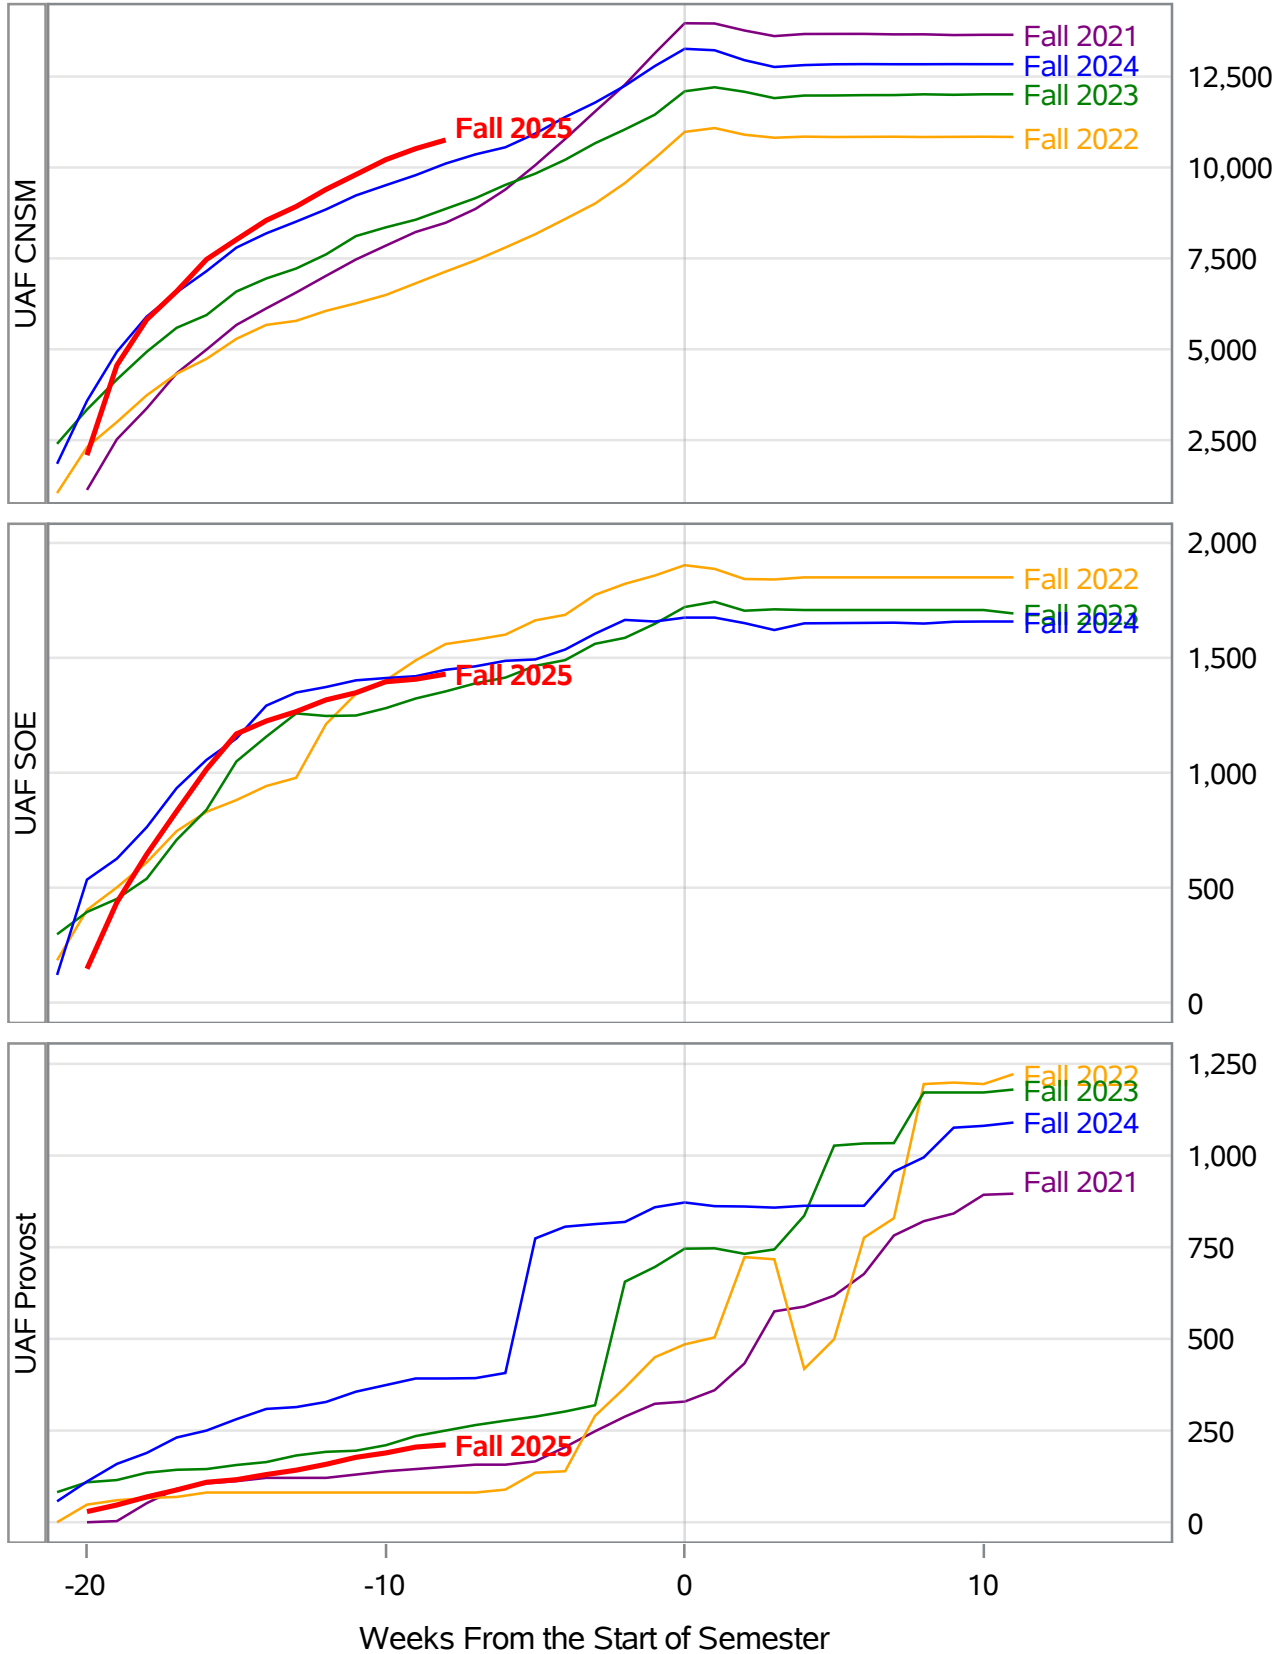

**University of Alaska Fairbanks - Early Semester Report
Student Credit Hours Generated by Registration Week
Fall 2021 - Fall 2025**

In November 2024, the University of Alaska Board of Regents approved the merging of the UAF Interior Alaska Campus with UAF Community and Technical College. This transition is evident in the data for fall 2025, and thus prior year data has been adjusted to include IAC with CTC for valid trend comparison.

Source: Banner SI Extracts. Compiled on 01JUL2025. Compiled by KC Casort, 907-474-7130, klcasort@alaska.edu
UAF Planning, Analysis and Institutional Research | www.uaf.edu/pair