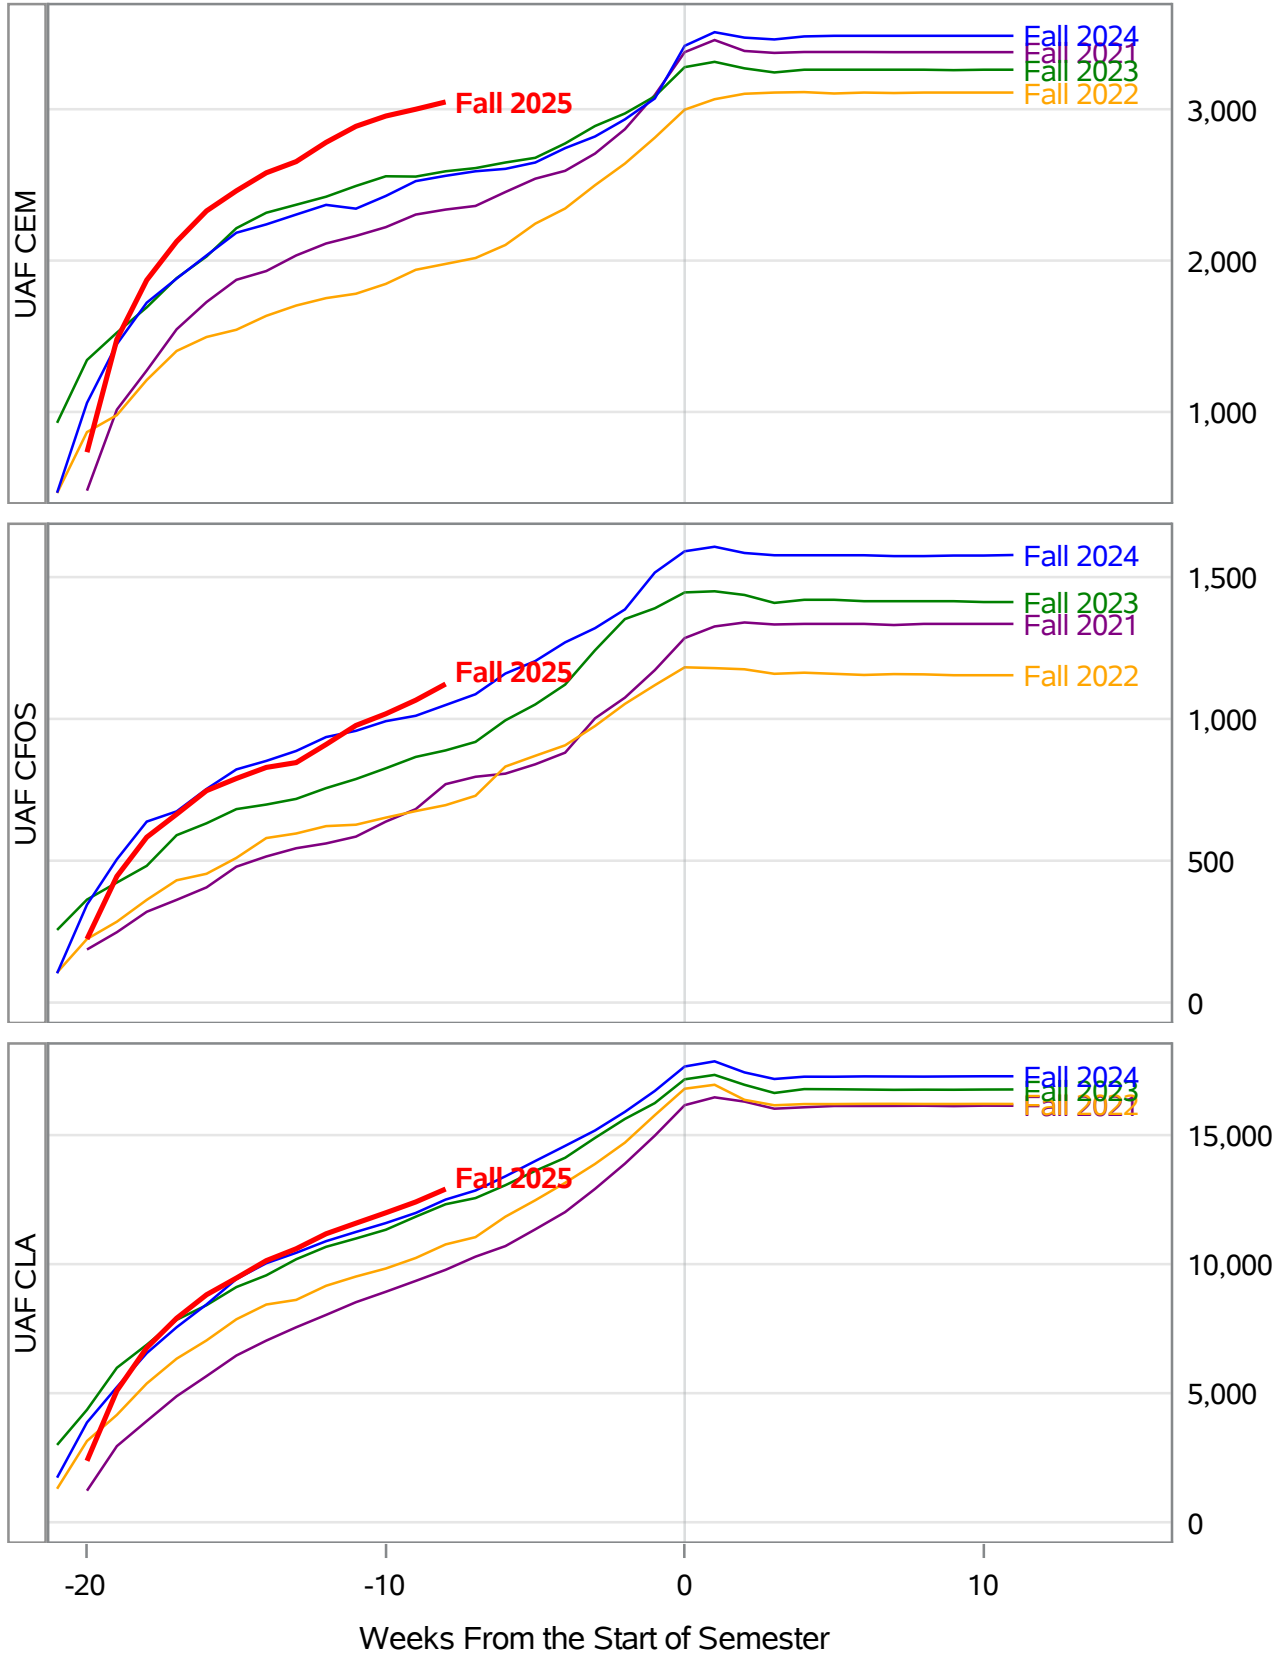

**University of Alaska Fairbanks - Early Semester Report
Student Credit Hours Generated by Registration Week
Fall 2021 - Fall 2025**

In November 2024, the University of Alaska Board of Regents approved the merging of the UAF Interior Alaska Campus with UAF Community and Technical College. This transition is evident in the data for fall 2025, and thus prior year data has been adjusted to include IAC with CTC for valid trend comparison.

Source: Banner SI Extracts. Compiled on 01JUL2025. Compiled by KC Casort, 907-474-7130, klcasort@alaska.edu
UAF Planning, Analysis and Institutional Research | www.uaf.edu/pair