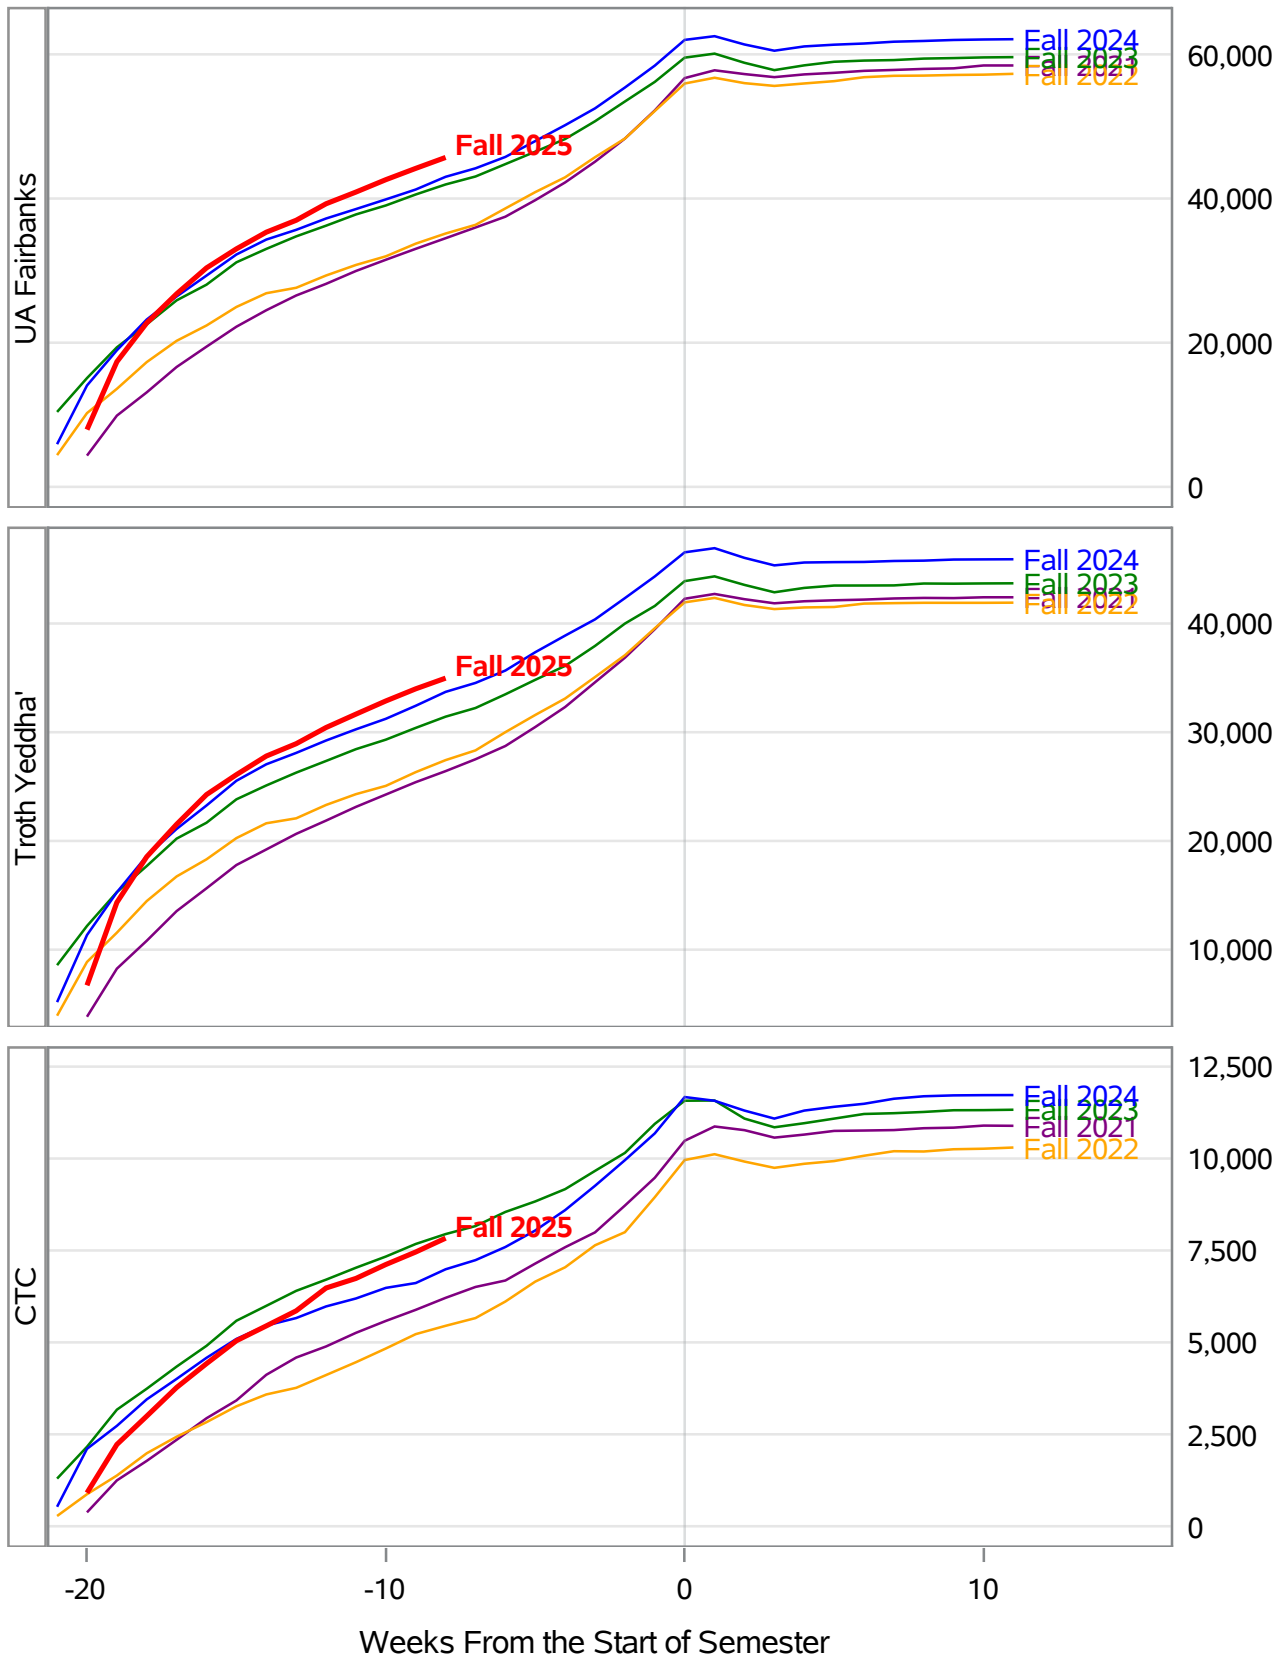

**University of Alaska Fairbanks - Early Semester Report  
Student Credit Hours Generated by Registration Week  
Fall 2021 - Fall 2025**

In November 2024, the University of Alaska Board of Regents approved the merging of the UAF Interior Alaska Campus with UAF Community and Technical College. This transition is evident in the data for fall 2025, and thus prior year data has been adjusted to include IAC with CTC for valid trend comparison.