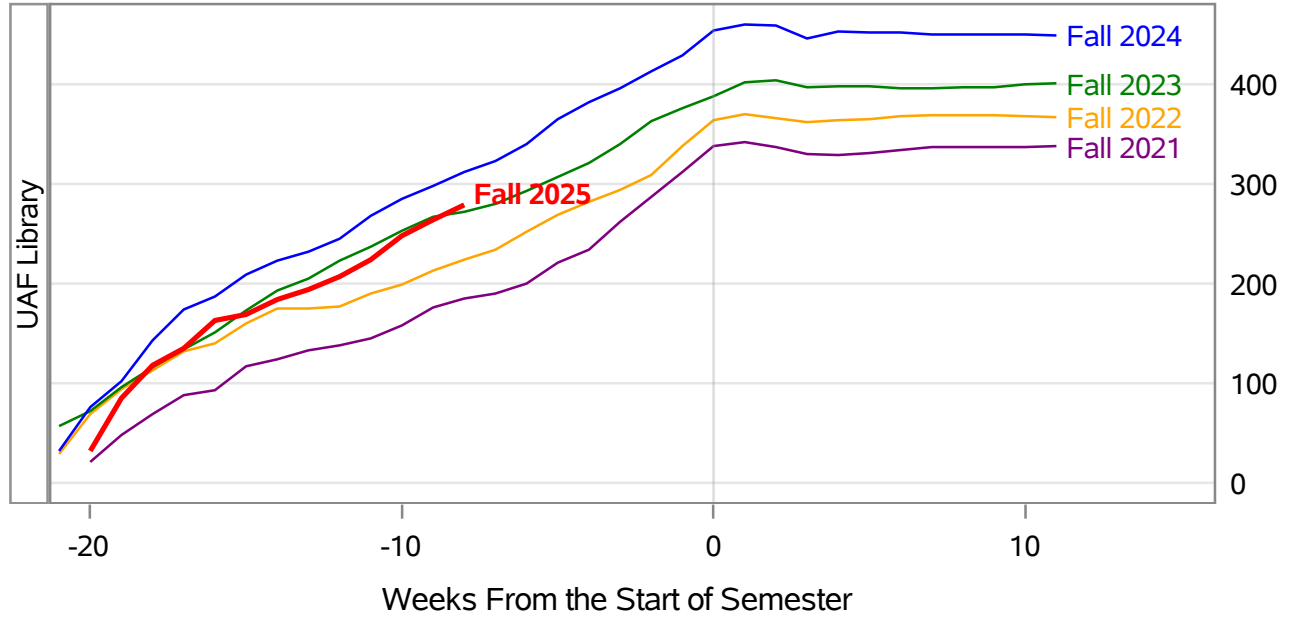

University of Alaska Fairbanks - Early Semester Report
Student Credit Hours Generated by Registration Week
Fall 2021 - Fall 2025

In November 2024, the University of Alaska Board of Regents approved the merging of the UAF Interior Alaska Campus with UAF Community and Technical College. This transition is evident in the data for fall 2025, and thus prior year data has been adjusted to include IAC with CTC for valid trend comparison.

Source: Banner SI Extracts. Compiled on 01JUL2025. Compiled by KC Casort, 907-474-7130, klcasort@alaska.edu
UAF Planning, Analysis and Institutional Research | www.uaf.edu/pair