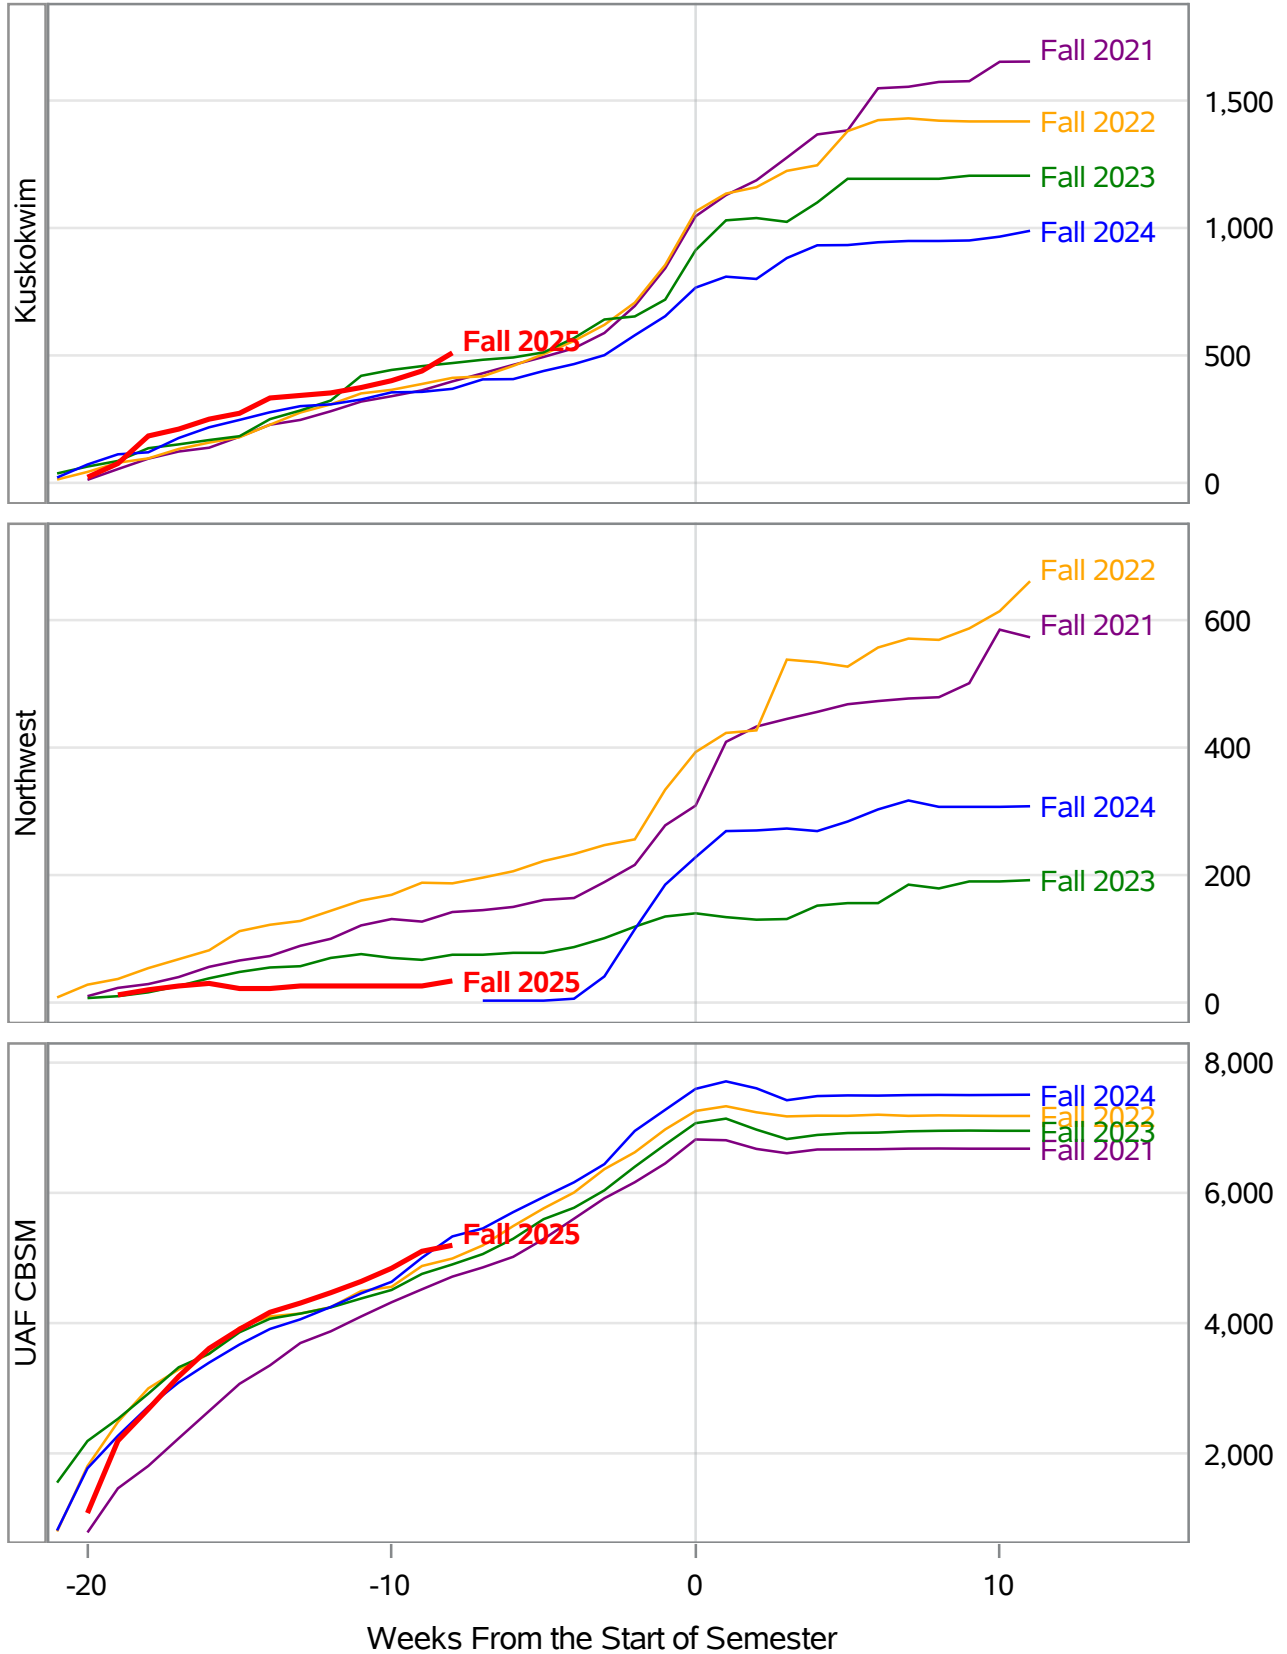

**University of Alaska Fairbanks - Early Semester Report
Student Credit Hours Generated by Registration Week
Fall 2021 - Fall 2025**

In November 2024, the University of Alaska Board of Regents approved the merging of the UAF Interior Alaska Campus with UAF Community and Technical College. This transition is evident in the data for fall 2025, and thus prior year data has been adjusted to include IAC with CTC for valid trend comparison.

Source: Banner SI Extracts. Compiled on 01JUL2025. Compiled by KC Casort, 907-474-7130, klcasort@alaska.edu
UAF Planning, Analysis and Institutional Research | www.uaf.edu/pair