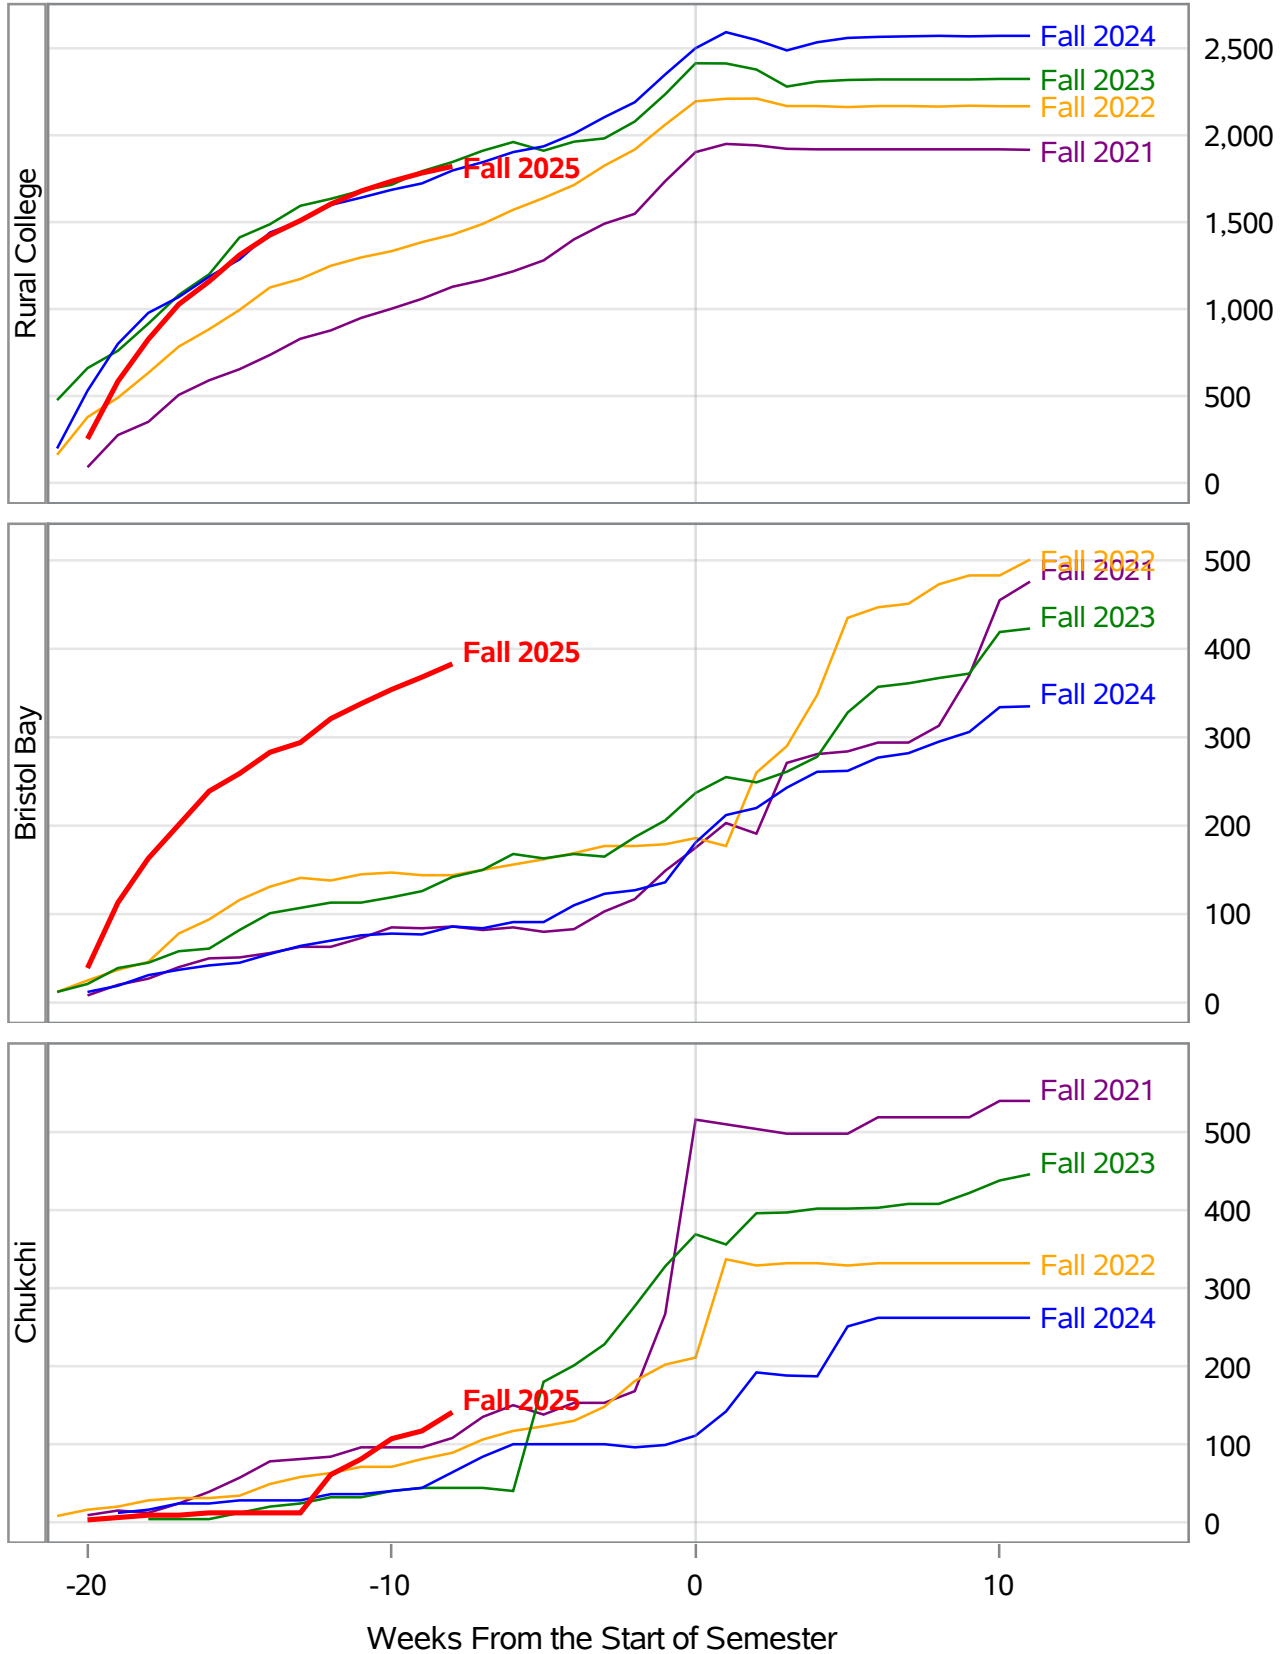

**University of Alaska Fairbanks - Early Semester Report
Student Credit Hours Generated by Registration Week
Fall 2021 - Fall 2025**

In November 2024, the University of Alaska Board of Regents approved the merging of the UAF Interior Alaska Campus with UAF Community and Technical College. This transition is evident in the data for fall 2025, and thus prior year data has been adjusted to include IAC with CTC for valid trend comparison.

Source: Banner SI Extracts. Compiled on 01JUL2025. Compiled by KC Casort, 907-474-7130, klcasort@alaska.edu
UAF Planning, Analysis and Institutional Research | www.uaf.edu/pair