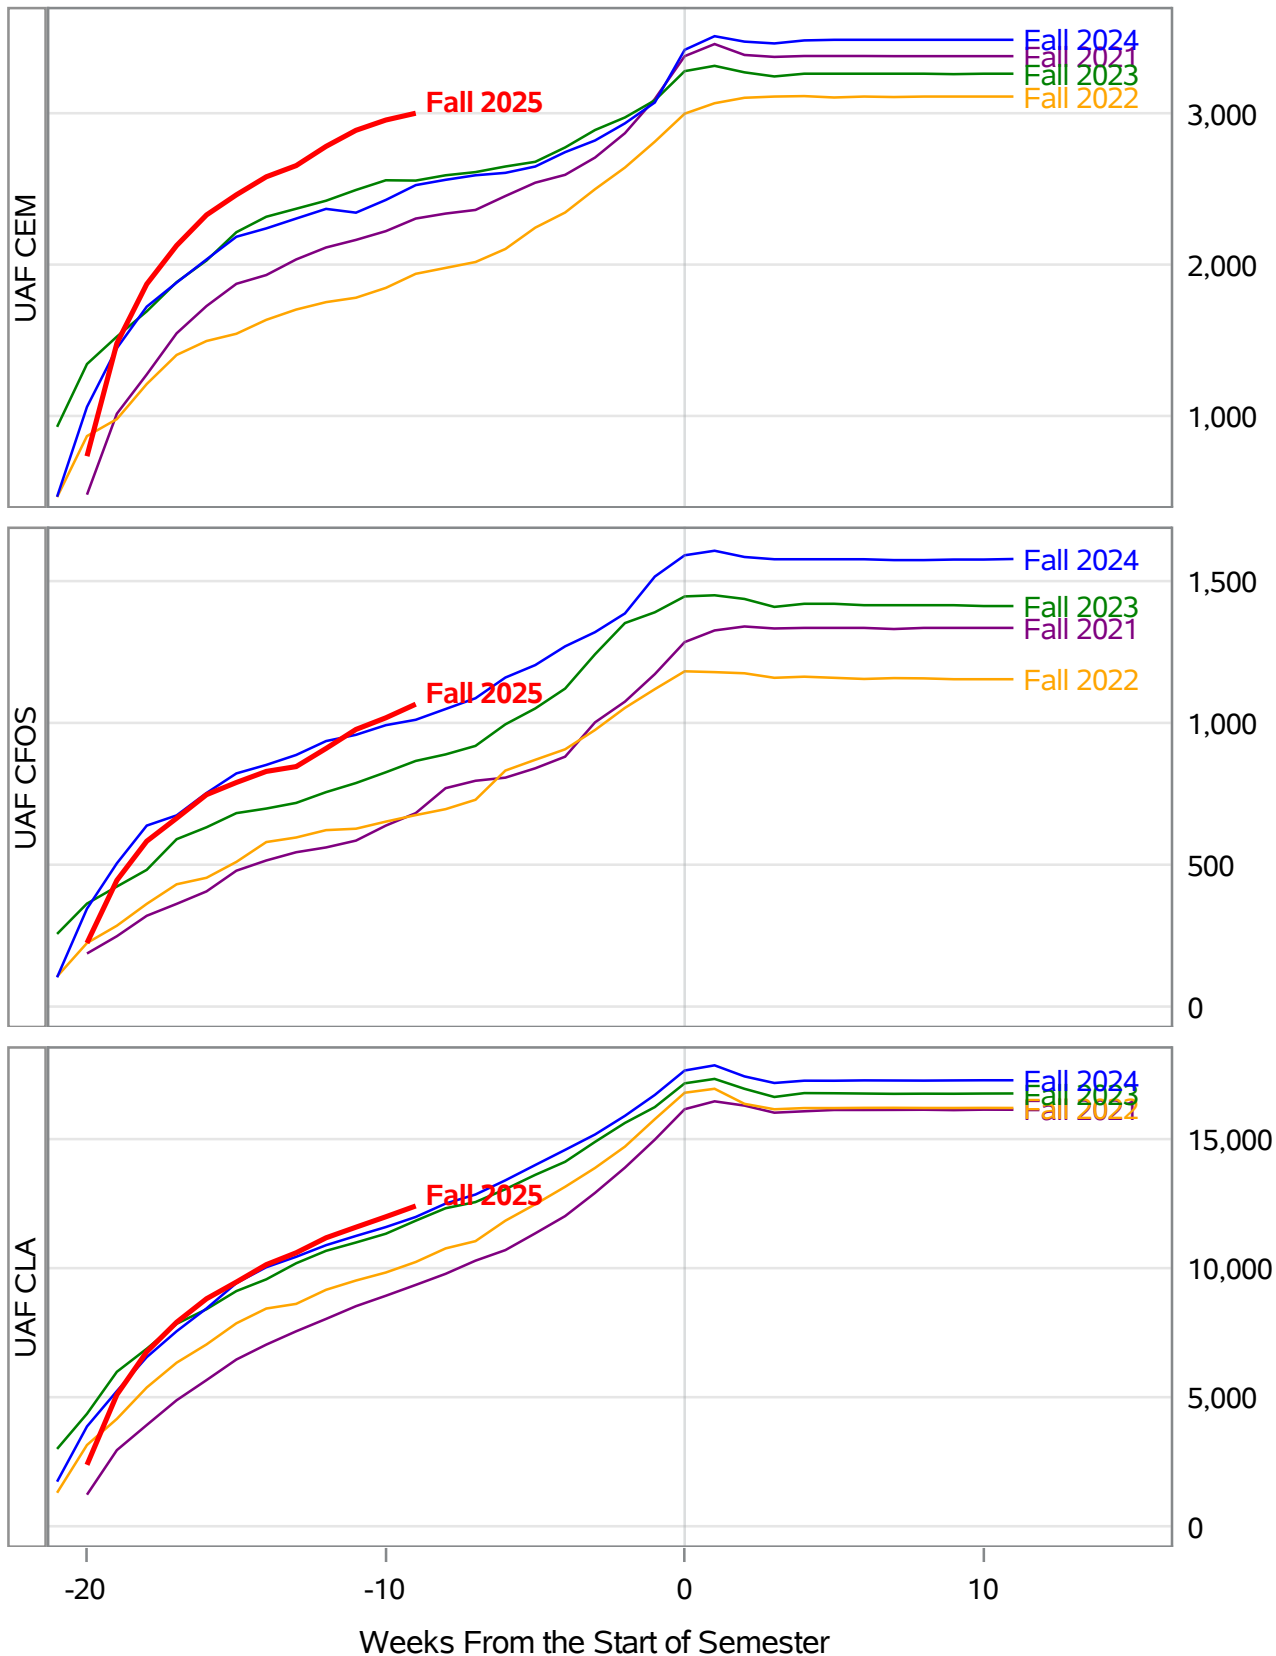

**University of Alaska Fairbanks - Early Semester Report
Student Credit Hours Generated by Registration Week
Fall 2021 - Fall 2025**

In November 2024, the University of Alaska Board of Regents approved the merging of the UAF Interior Alaska Campus with UAF Community and Technical College. This transition is evident in the data for fall 2025, and thus prior year data has been adjusted to include IAC with CTC for valid trend comparison.

Source: Banner SI Extracts. Compiled on 24JUN2025. Compiled by KC Casort, 907-474-7130, klcasort@alaska.edu
UAF Planning, Analysis and Institutional Research | www.uaf.edu/pair