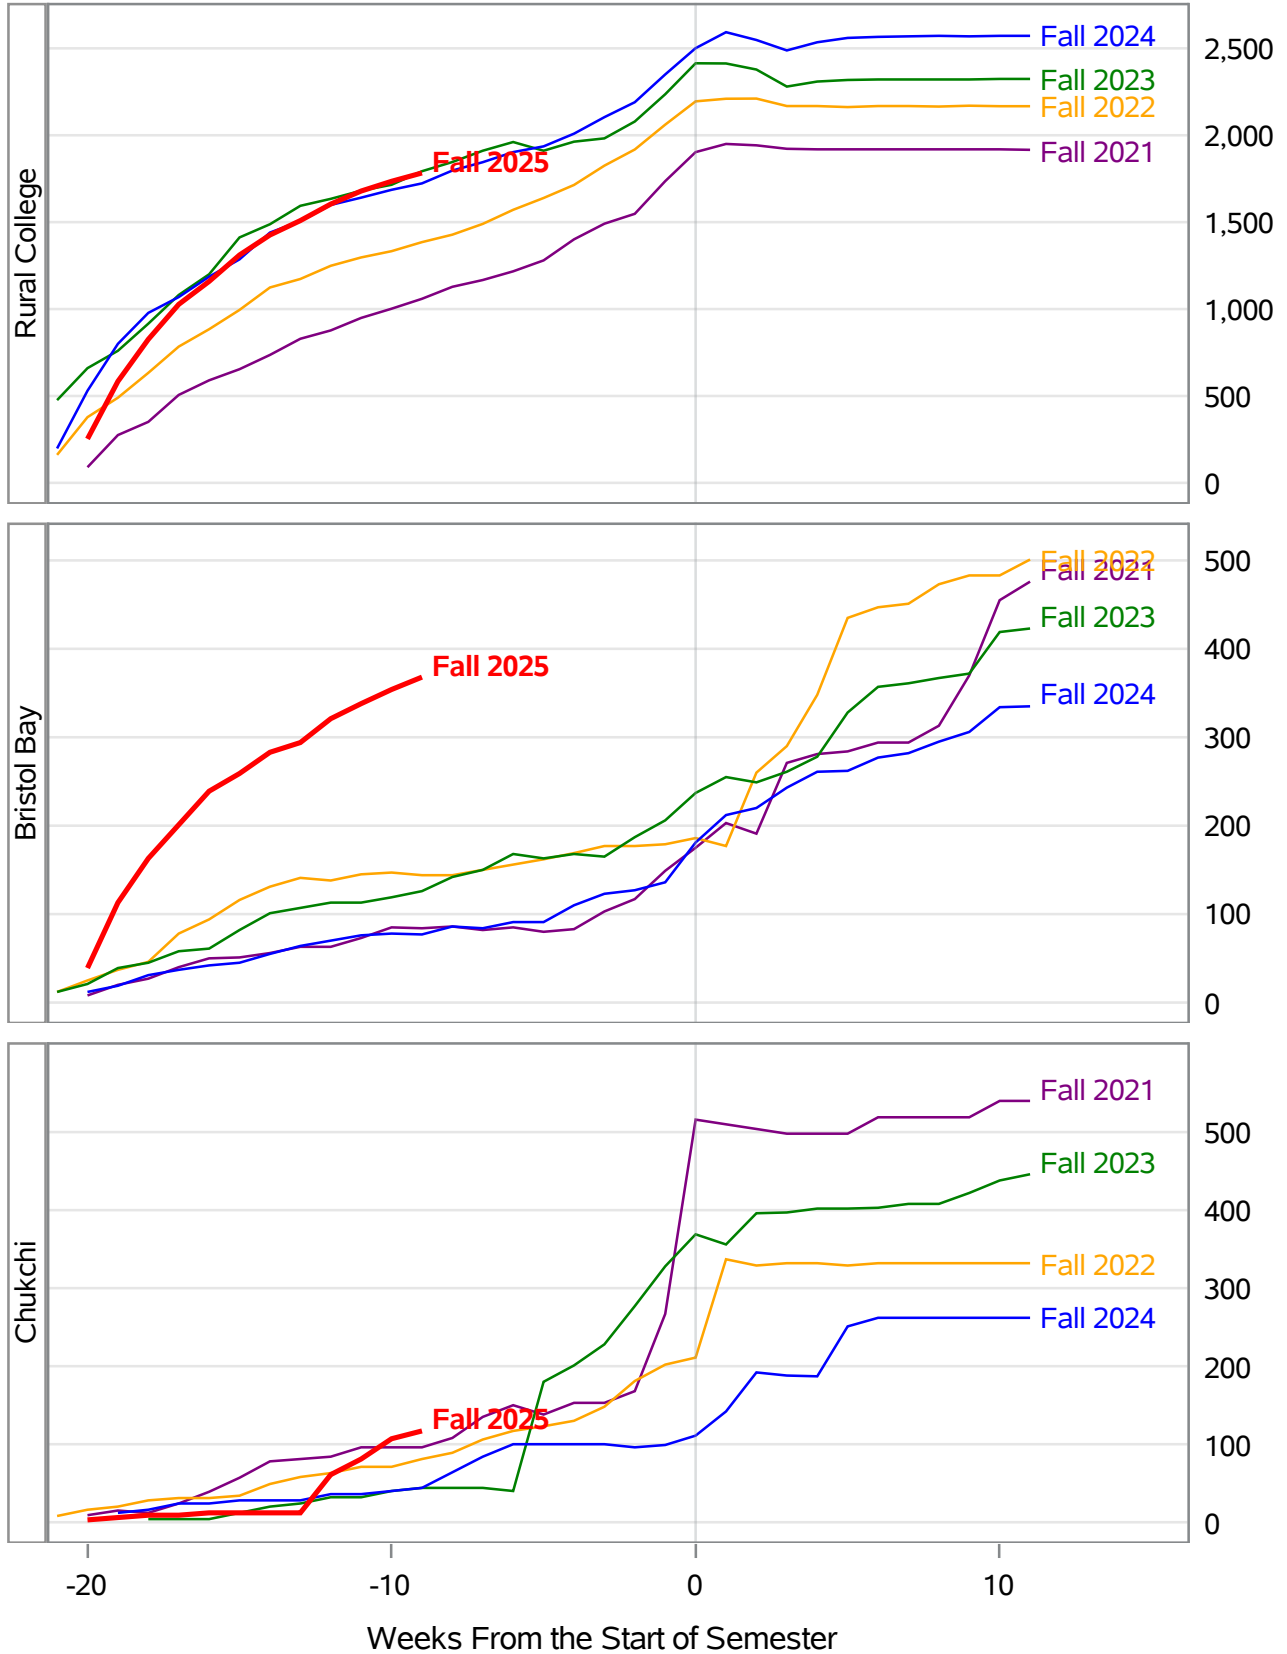

**University of Alaska Fairbanks - Early Semester Report
Student Credit Hours Generated by Registration Week
Fall 2021 - Fall 2025**

In November 2024, the University of Alaska Board of Regents approved the merging of the UAF Interior Alaska Campus with UAF Community and Technical College. This transition is evident in the data for fall 2025, and thus prior year data has been adjusted to include IAC with CTC for valid trend comparison.

Source: Banner SI Extracts. Compiled on 24JUN2025. Compiled by KC Casort, 907-474-7130, klcasort@alaska.edu
UAF Planning, Analysis and Institutional Research | www.uaf.edu/pair