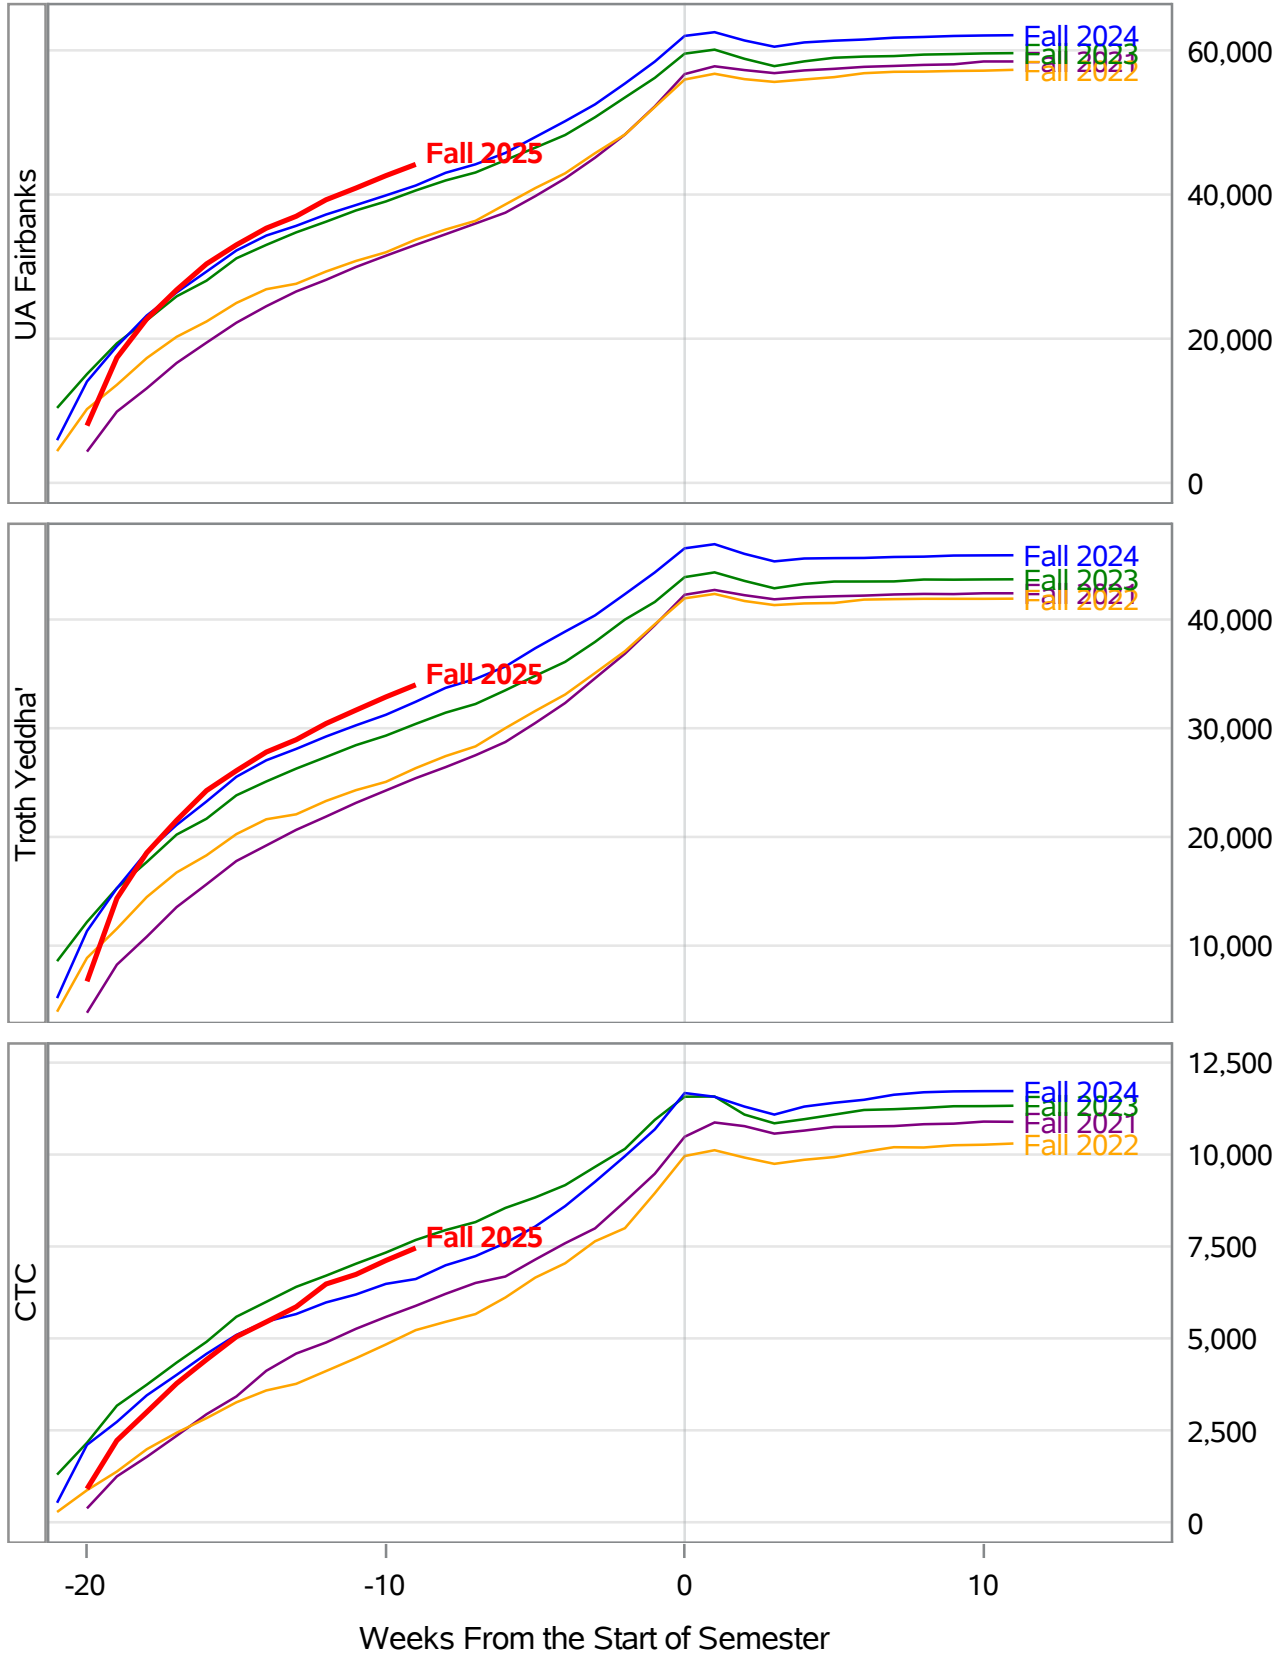

**University of Alaska Fairbanks - Early Semester Report
 Student Credit Hours Generated by Registration Week
 Fall 2021 - Fall 2025**

In November 2024, the University of Alaska Board of Regents approved the merging of the UAF Interior Alaska Campus with UAF Community and Technical College. This transition is evident in the data for fall 2025, and thus prior year data has been adjusted to include IAC with CTC for valid trend comparison.