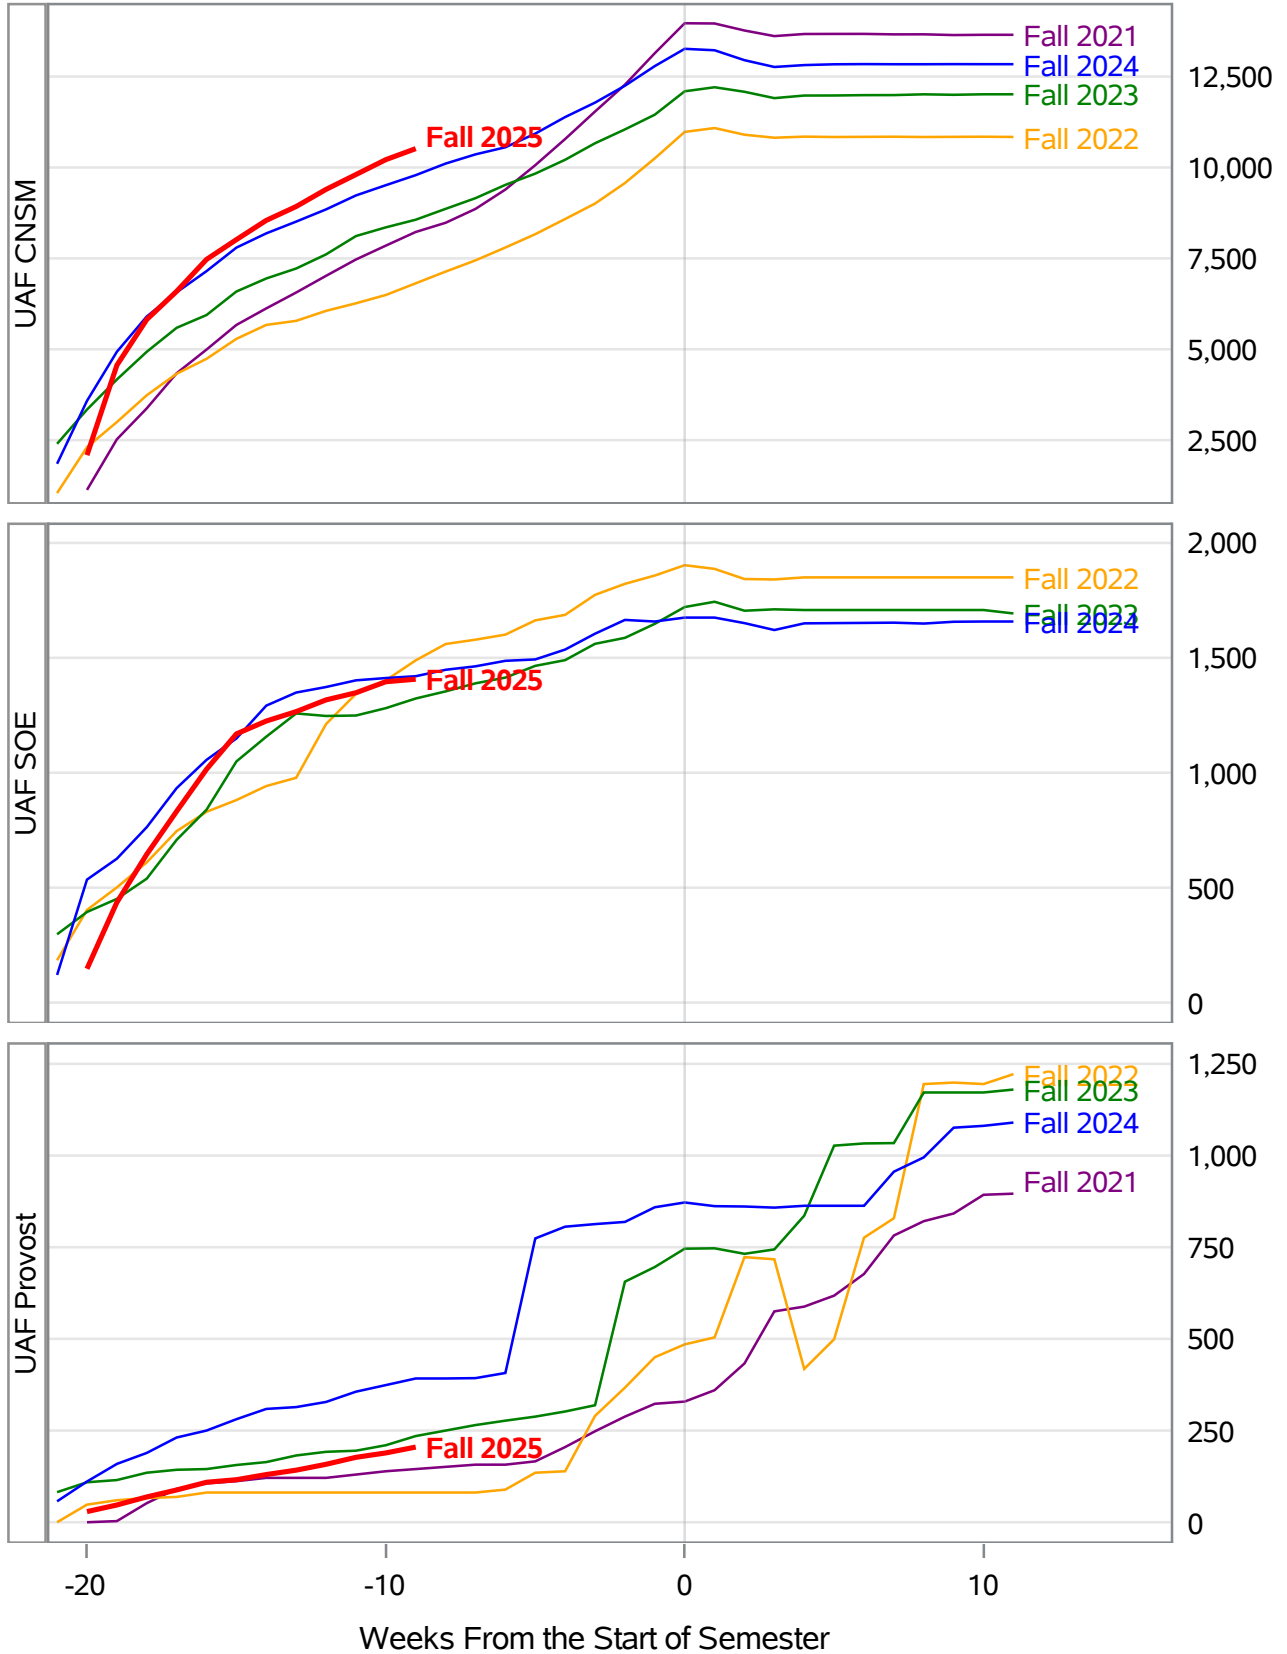

**University of Alaska Fairbanks - Early Semester Report
Student Credit Hours Generated by Registration Week
Fall 2021 - Fall 2025**

In November 2024, the University of Alaska Board of Regents approved the merging of the UAF Interior Alaska Campus with UAF Community and Technical College. This transition is evident in the data for fall 2025, and thus prior year data has been adjusted to include IAC with CTC for valid trend comparison.

Source: Banner SI Extracts. Compiled on 24JUN2025. Compiled by KC Casort, 907-474-7130, klcasort@alaska.edu
UAF Planning, Analysis and Institutional Research | www.uaf.edu/pair