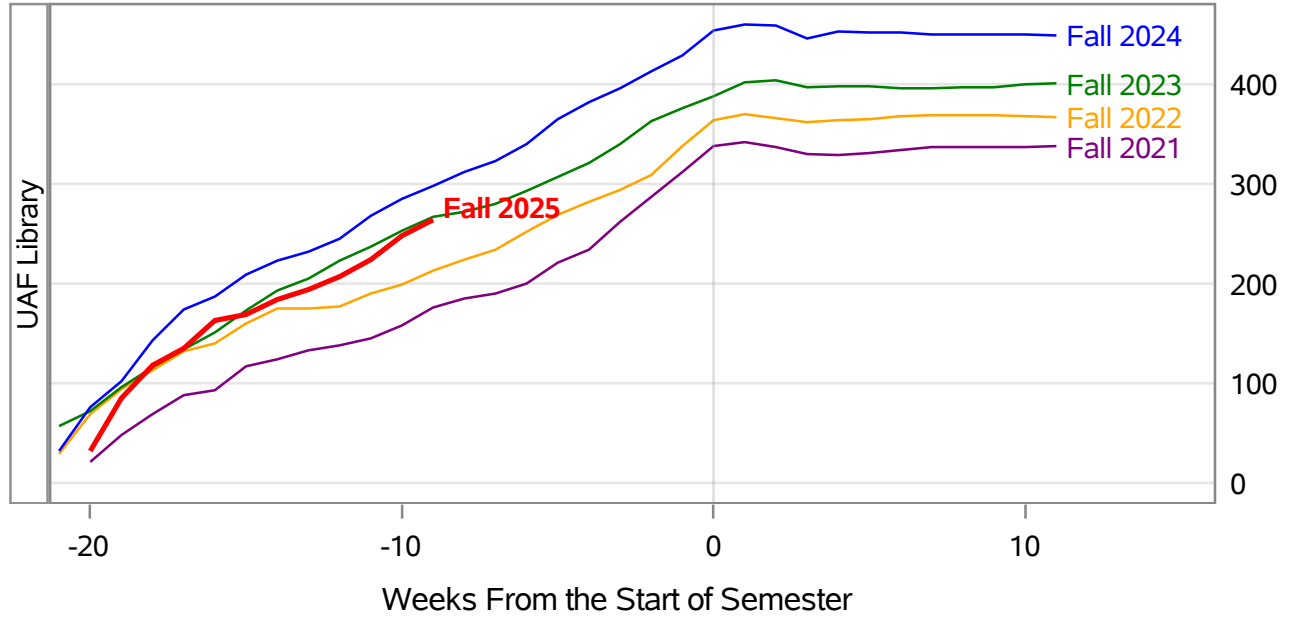

University of Alaska Fairbanks - Early Semester Report
Student Credit Hours Generated by Registration Week
Fall 2021 - Fall 2025

In November 2024, the University of Alaska Board of Regents approved the merging of the UAF Interior Alaska Campus with UAF Community and Technical College. This transition is evident in the data for fall 2025, and thus prior year data has been adjusted to include IAC with CTC for valid trend comparison.

Source: Banner SI Extracts. Compiled on 24JUN2025. Compiled by KC Casort, 907-474-7130, klcasort@alaska.edu
UAF Planning, Analysis and Institutional Research | www.uaf.edu/pair