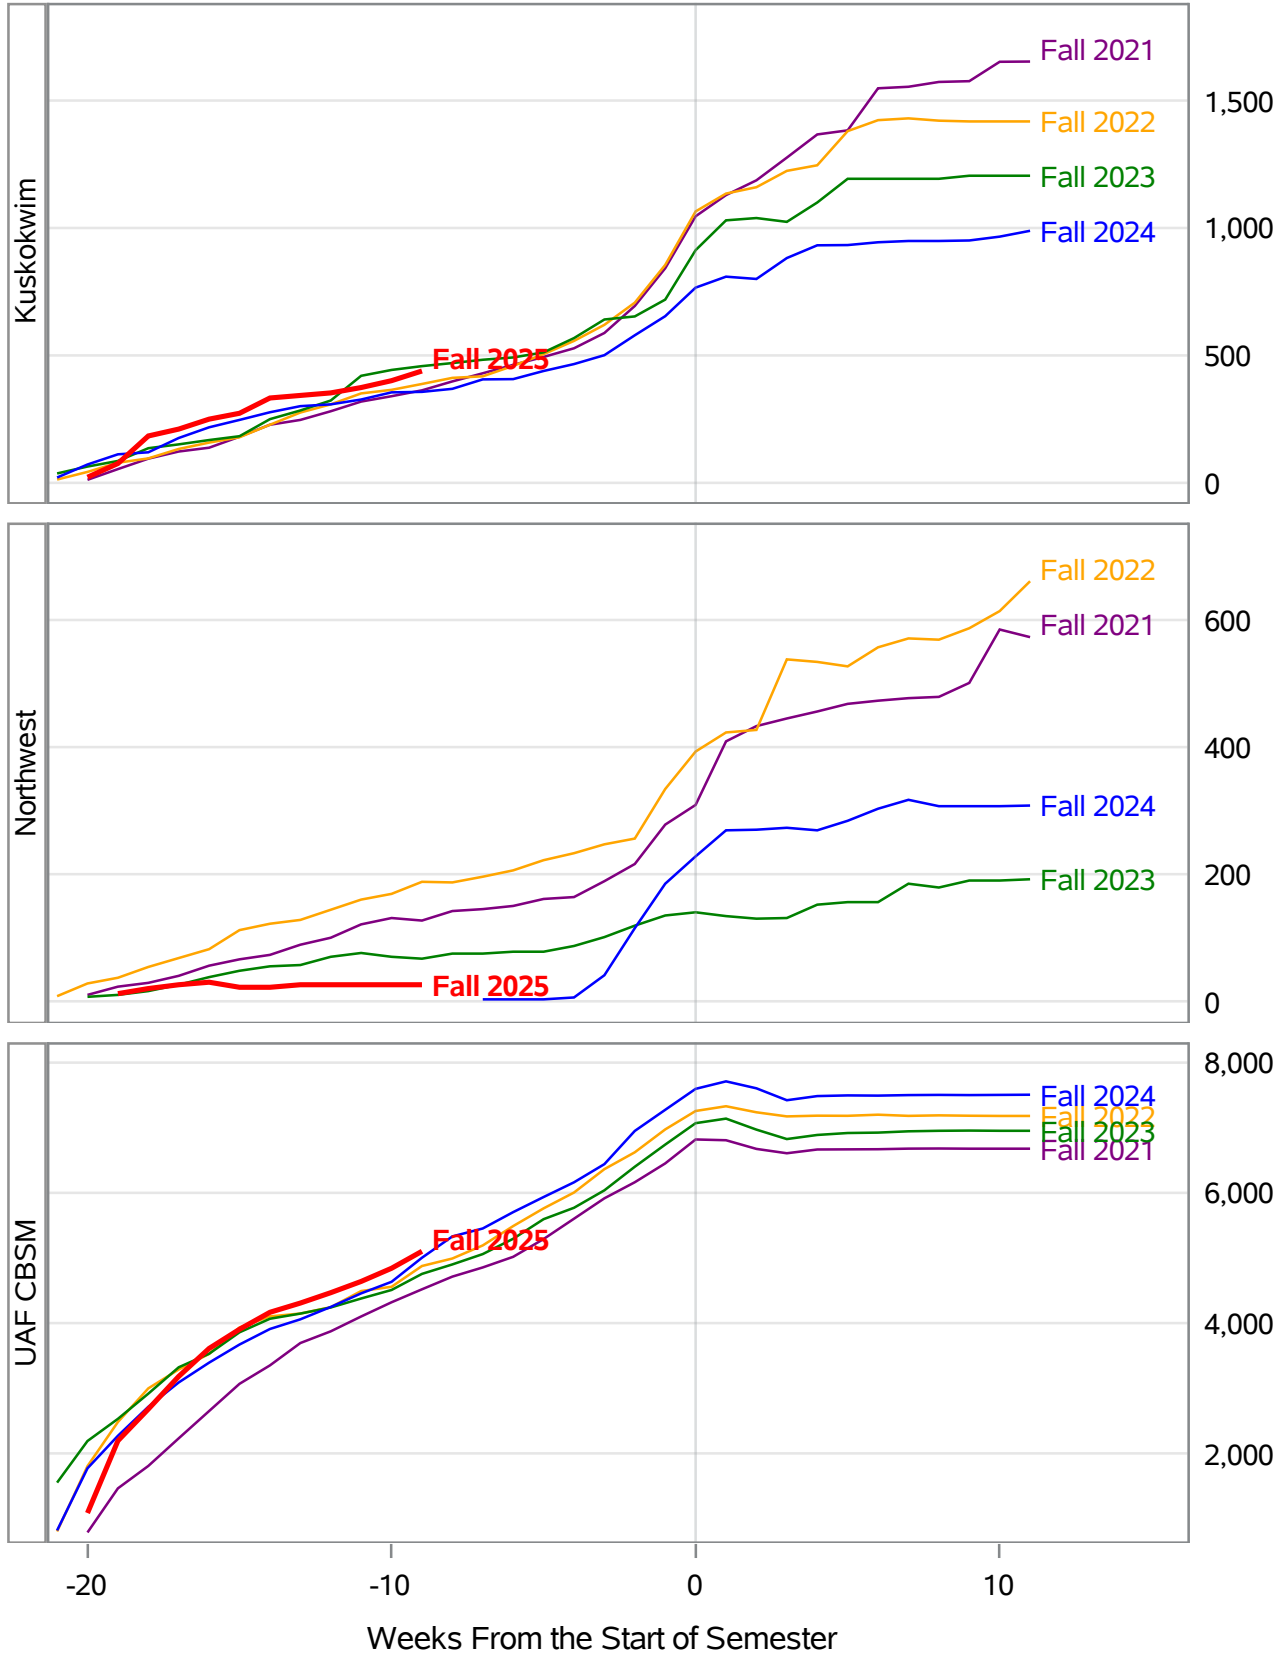

**University of Alaska Fairbanks - Early Semester Report
Student Credit Hours Generated by Registration Week
Fall 2021 - Fall 2025**

In November 2024, the University of Alaska Board of Regents approved the merging of the UAF Interior Alaska Campus with UAF Community and Technical College. This transition is evident in the data for fall 2025, and thus prior year data has been adjusted to include IAC with CTC for valid trend comparison.

Source: Banner SI Extracts. Compiled on 24JUN2025. Compiled by KC Casort, 907-474-7130, klcasort@alaska.edu
UAF Planning, Analysis and Institutional Research | www.uaf.edu/pair