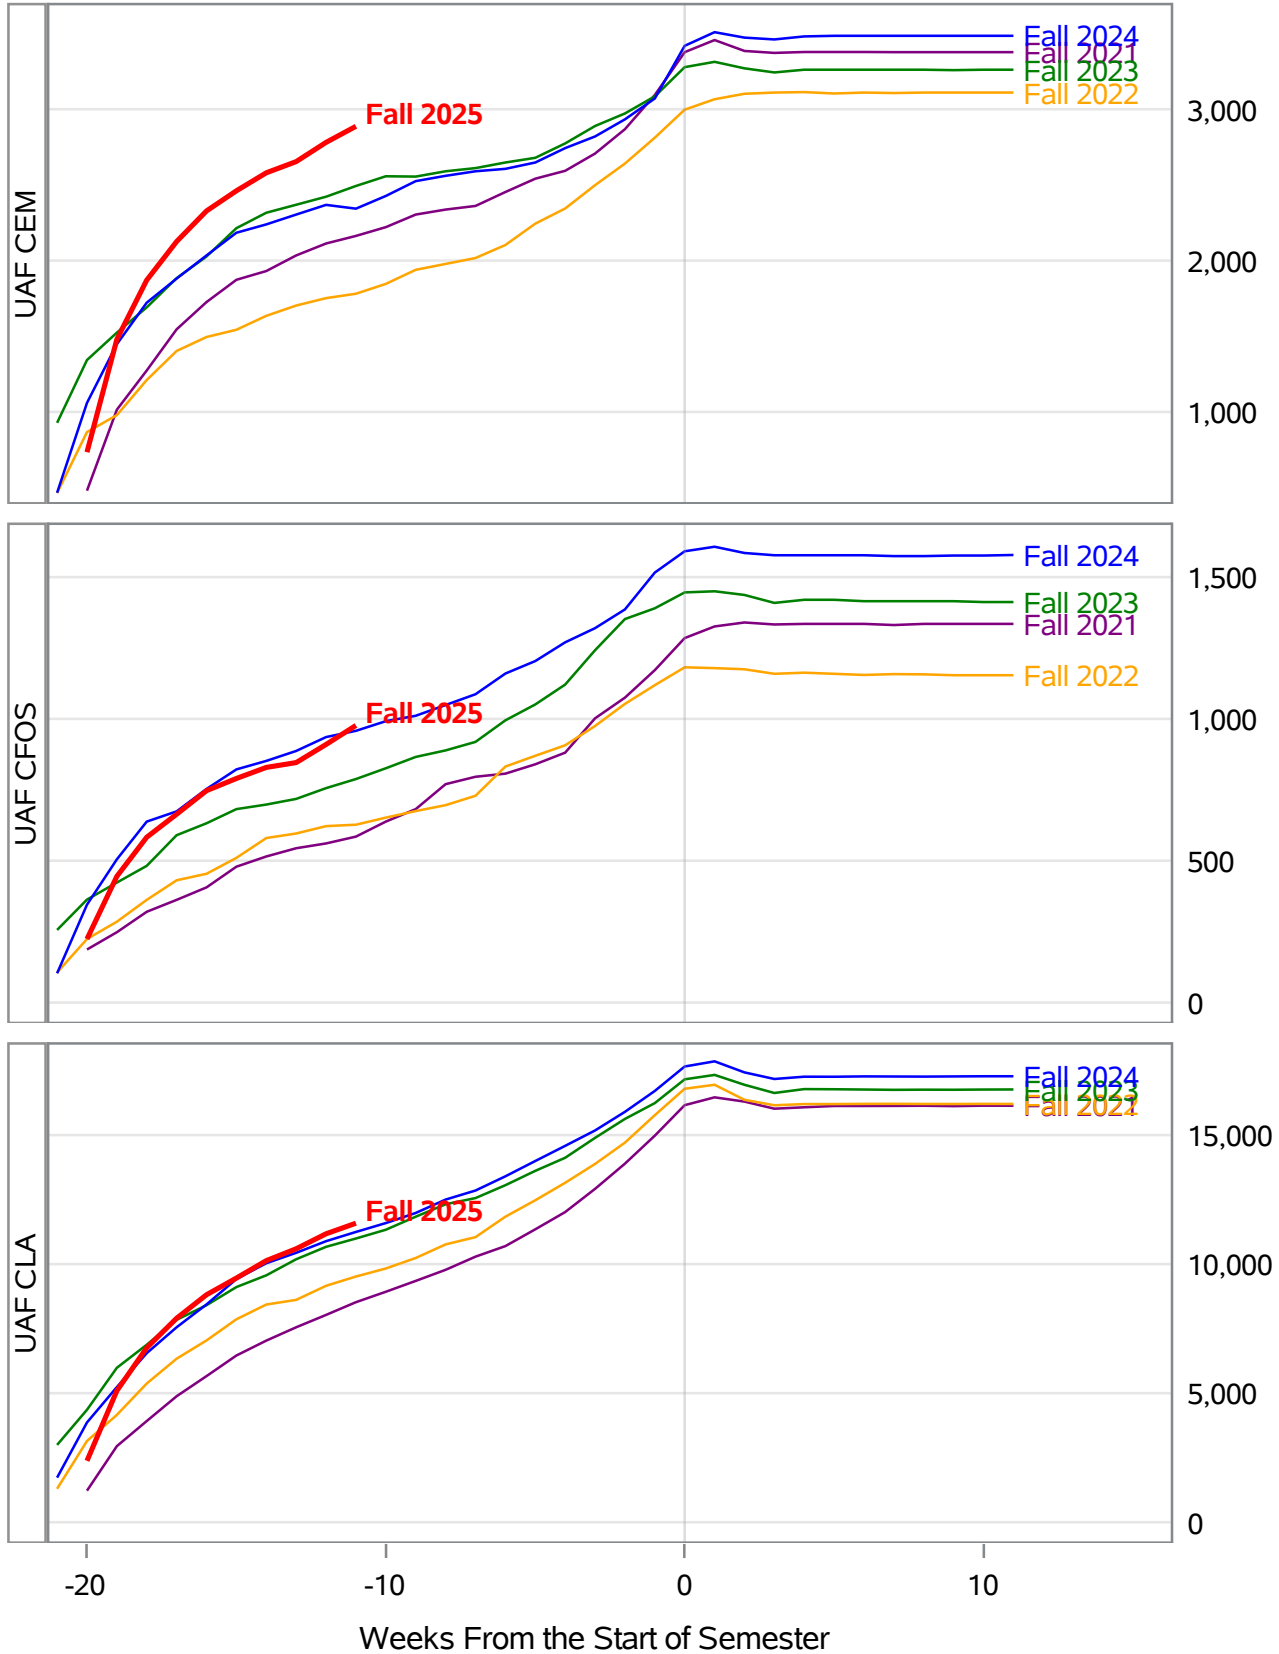

**University of Alaska Fairbanks - Early Semester Report
Student Credit Hours Generated by Registration Week
Fall 2021 - Fall 2025**

In November 2024, the University of Alaska Board of Regents approved the merging of the UAF Interior Alaska Campus with UAF Community and Technical College. This transition is evident in the data for fall 2025, and thus prior year data has been adjusted to include IAC with CTC for valid trend comparison.

Source: Banner SI Extracts. Compiled on 10JUN2025. Compiled by KC Casort, 907-474-7130, klcasort@alaska.edu
UAF Planning, Analysis and Institutional Research | www.uaf.edu/pair