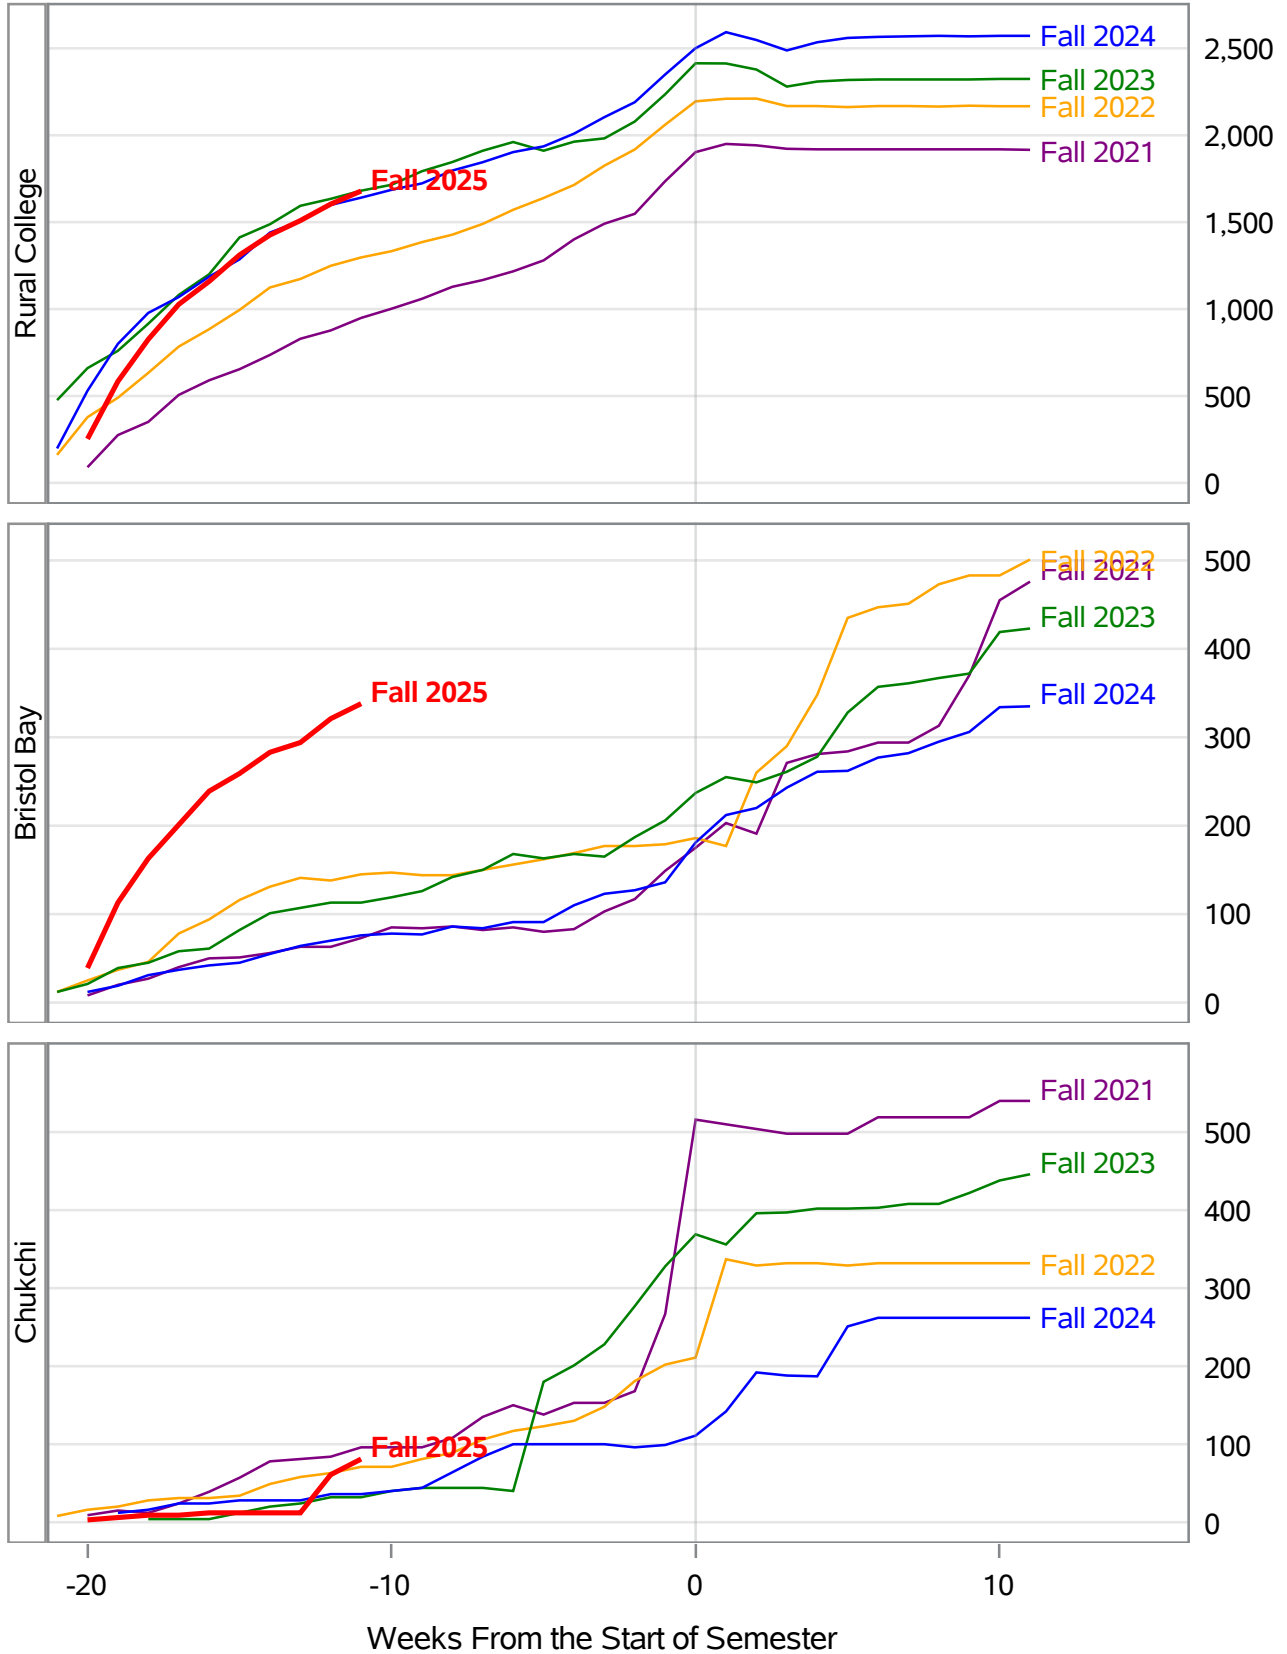

**University of Alaska Fairbanks - Early Semester Report
Student Credit Hours Generated by Registration Week
Fall 2021 - Fall 2025**

In November 2024, the University of Alaska Board of Regents approved the merging of the UAF Interior Alaska Campus with UAF Community and Technical College. This transition is evident in the data for fall 2025, and thus prior year data has been adjusted to include IAC with CTC for valid trend comparison.

Source: Banner SI Extracts. Compiled on 10JUN2025. Compiled by KC Casort, 907-474-7130, klcasort@alaska.edu
UAF Planning, Analysis and Institutional Research | www.uaf.edu/pair