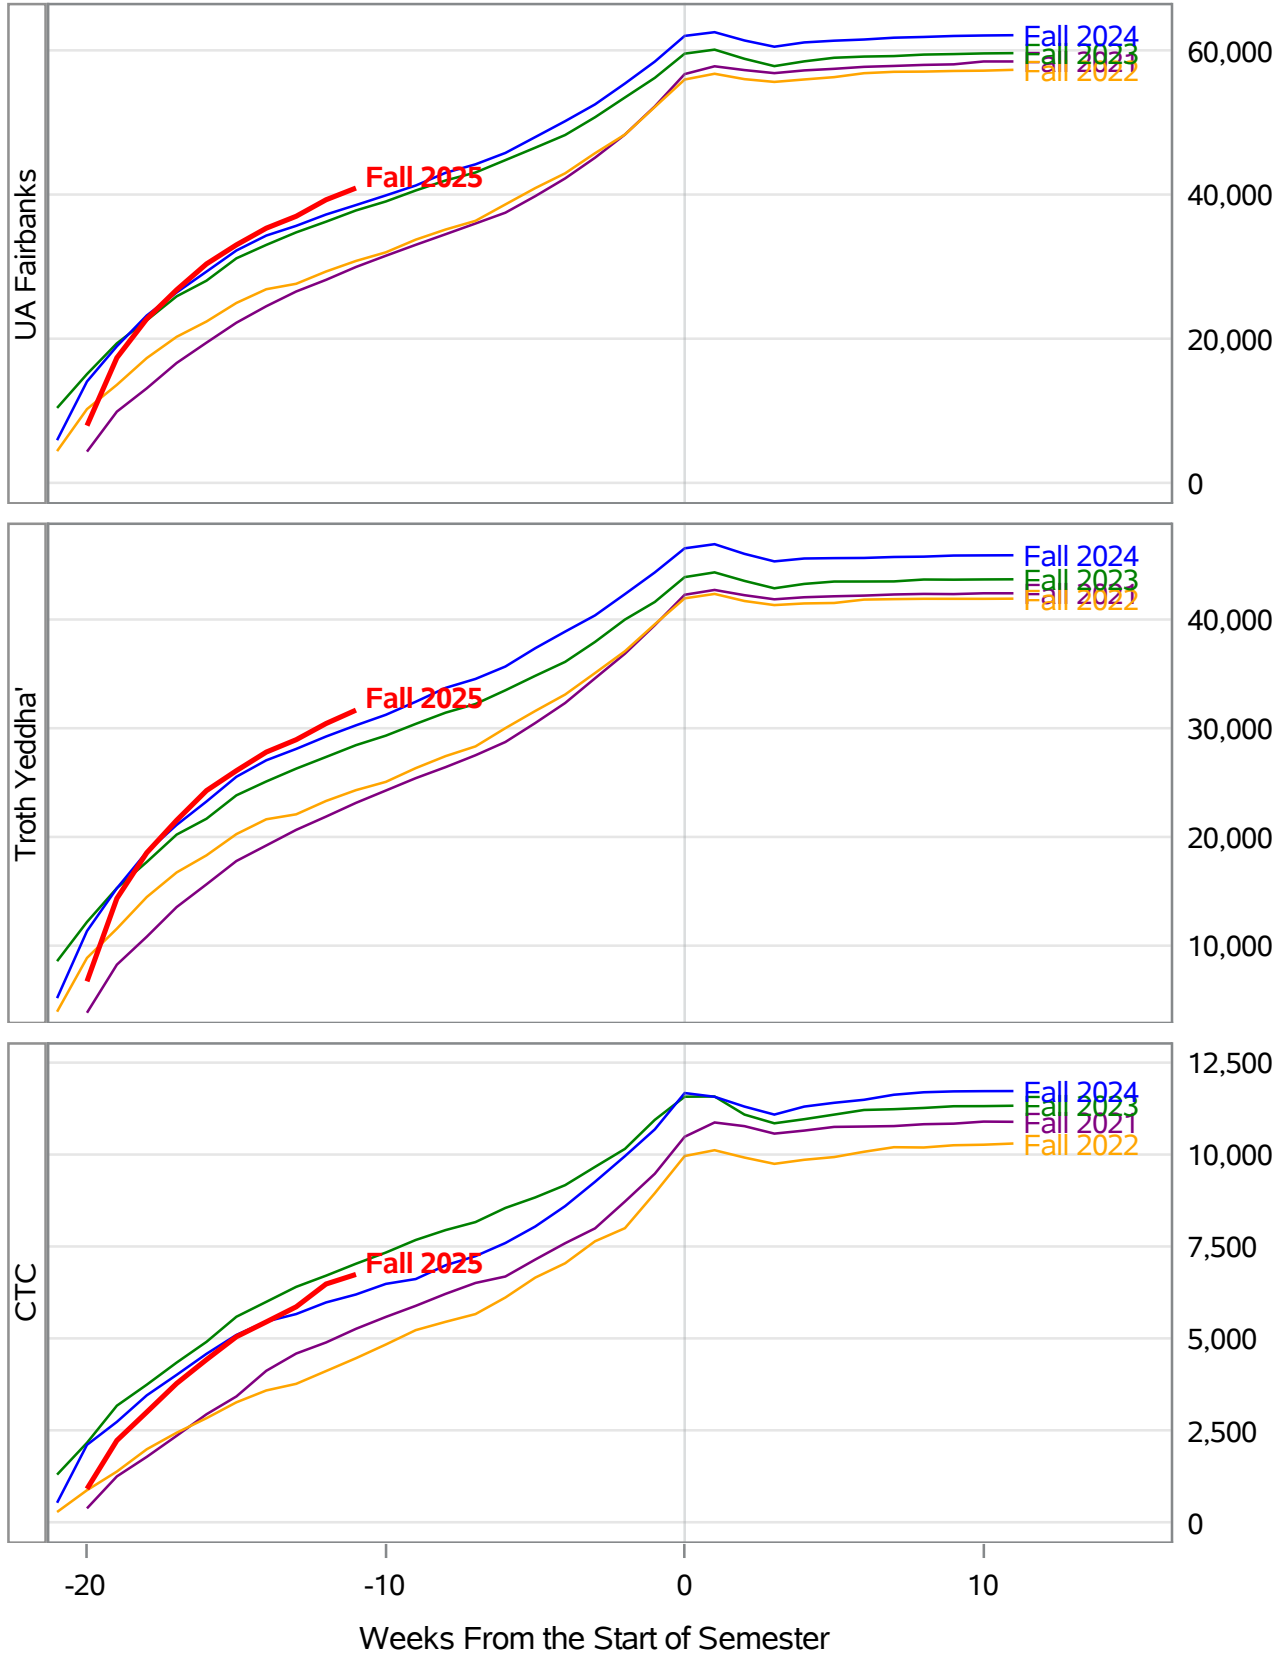

**University of Alaska Fairbanks - Early Semester Report
 Student Credit Hours Generated by Registration Week
 Fall 2021 - Fall 2025**

In November 2024, the University of Alaska Board of Regents approved the merging of the UAF Interior Alaska Campus with UAF Community and Technical College. This transition is evident in the data for fall 2025, and thus prior year data has been adjusted to include IAC with CTC for valid trend comparison.