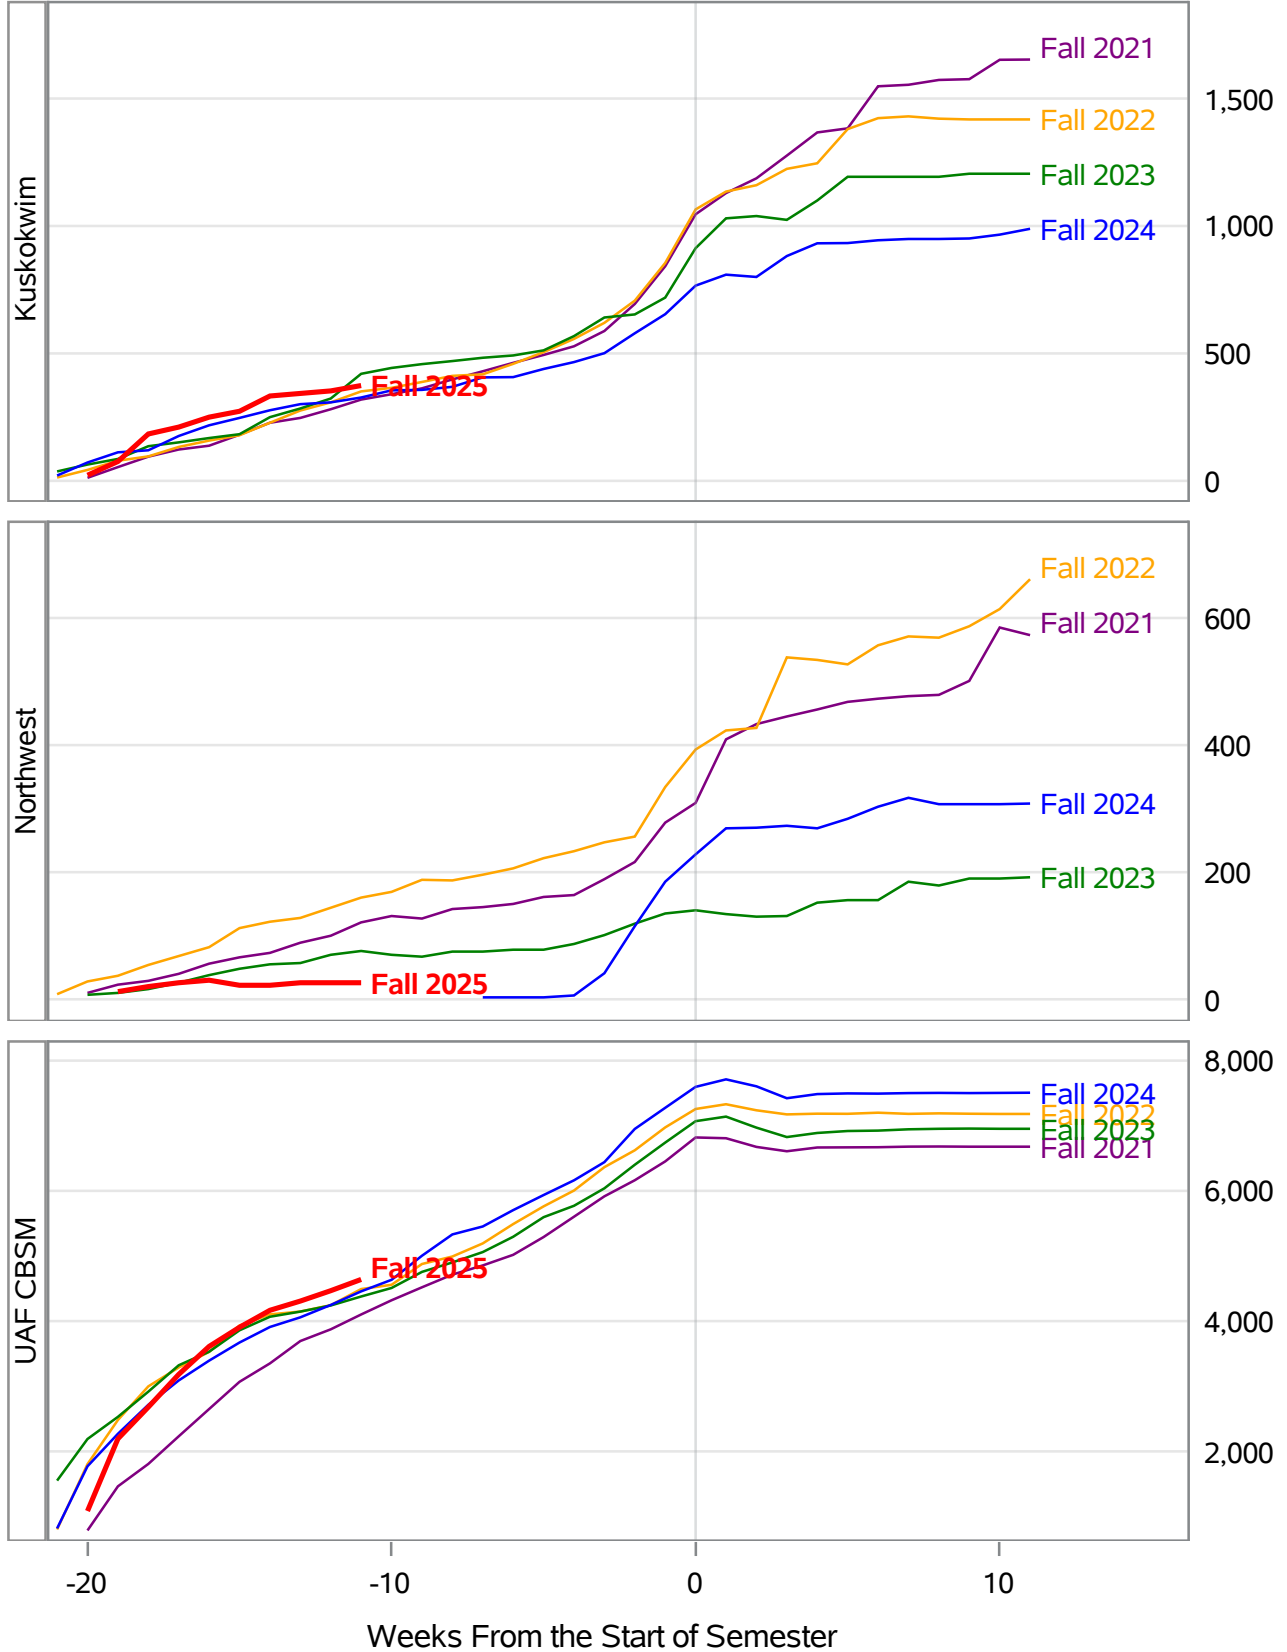

**University of Alaska Fairbanks - Early Semester Report
Student Credit Hours Generated by Registration Week
Fall 2021 - Fall 2025**

In November 2024, the University of Alaska Board of Regents approved the merging of the UAF Interior Alaska Campus with UAF Community and Technical College. This transition is evident in the data for fall 2025, and thus prior year data has been adjusted to include IAC with CTC for valid trend comparison.

Source: Banner SI Extracts. Compiled on 10JUN2025. Compiled by KC Casort, 907-474-7130, klcasort@alaska.edu
UAF Planning, Analysis and Institutional Research | www.uaf.edu/pair