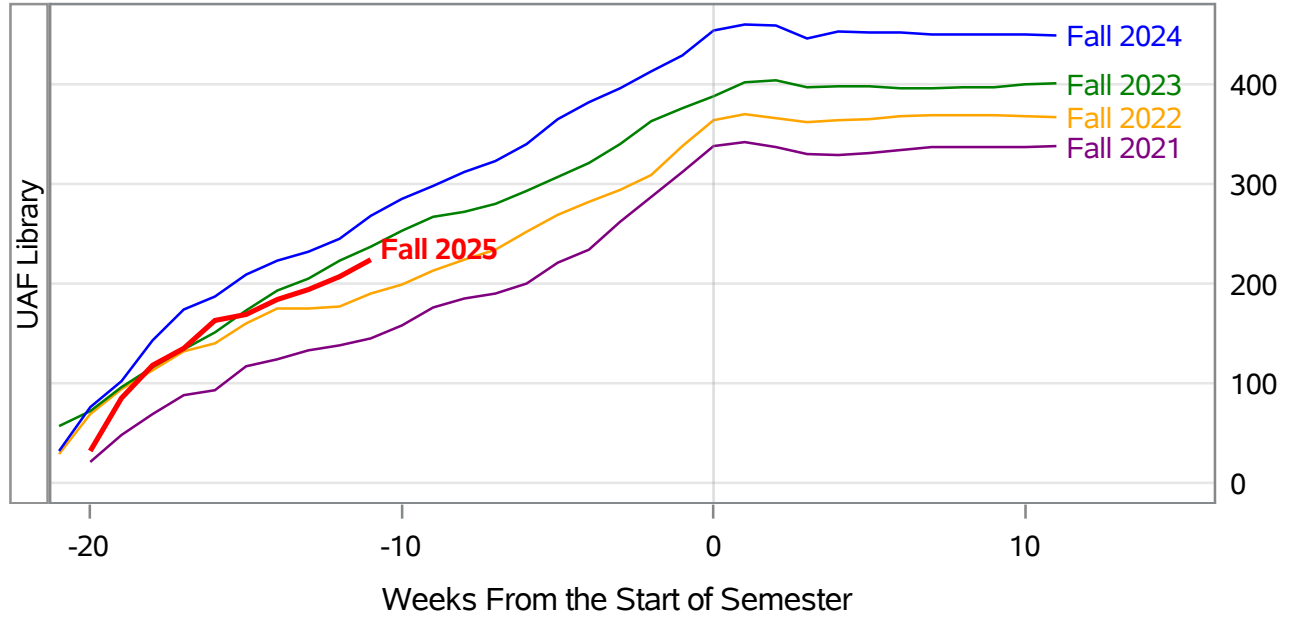

University of Alaska Fairbanks - Early Semester Report
Student Credit Hours Generated by Registration Week
Fall 2021 - Fall 2025

In November 2024, the University of Alaska Board of Regents approved the merging of the UAF Interior Alaska Campus with UAF Community and Technical College. This transition is evident in the data for fall 2025, and thus prior year data has been adjusted to include IAC with CTC for valid trend comparison.

Source: Banner SI Extracts. Compiled on 10JUN2025. Compiled by KC Casort, 907-474-7130, klcasort@alaska.edu
UAF Planning, Analysis and Institutional Research | www.uaf.edu/pair