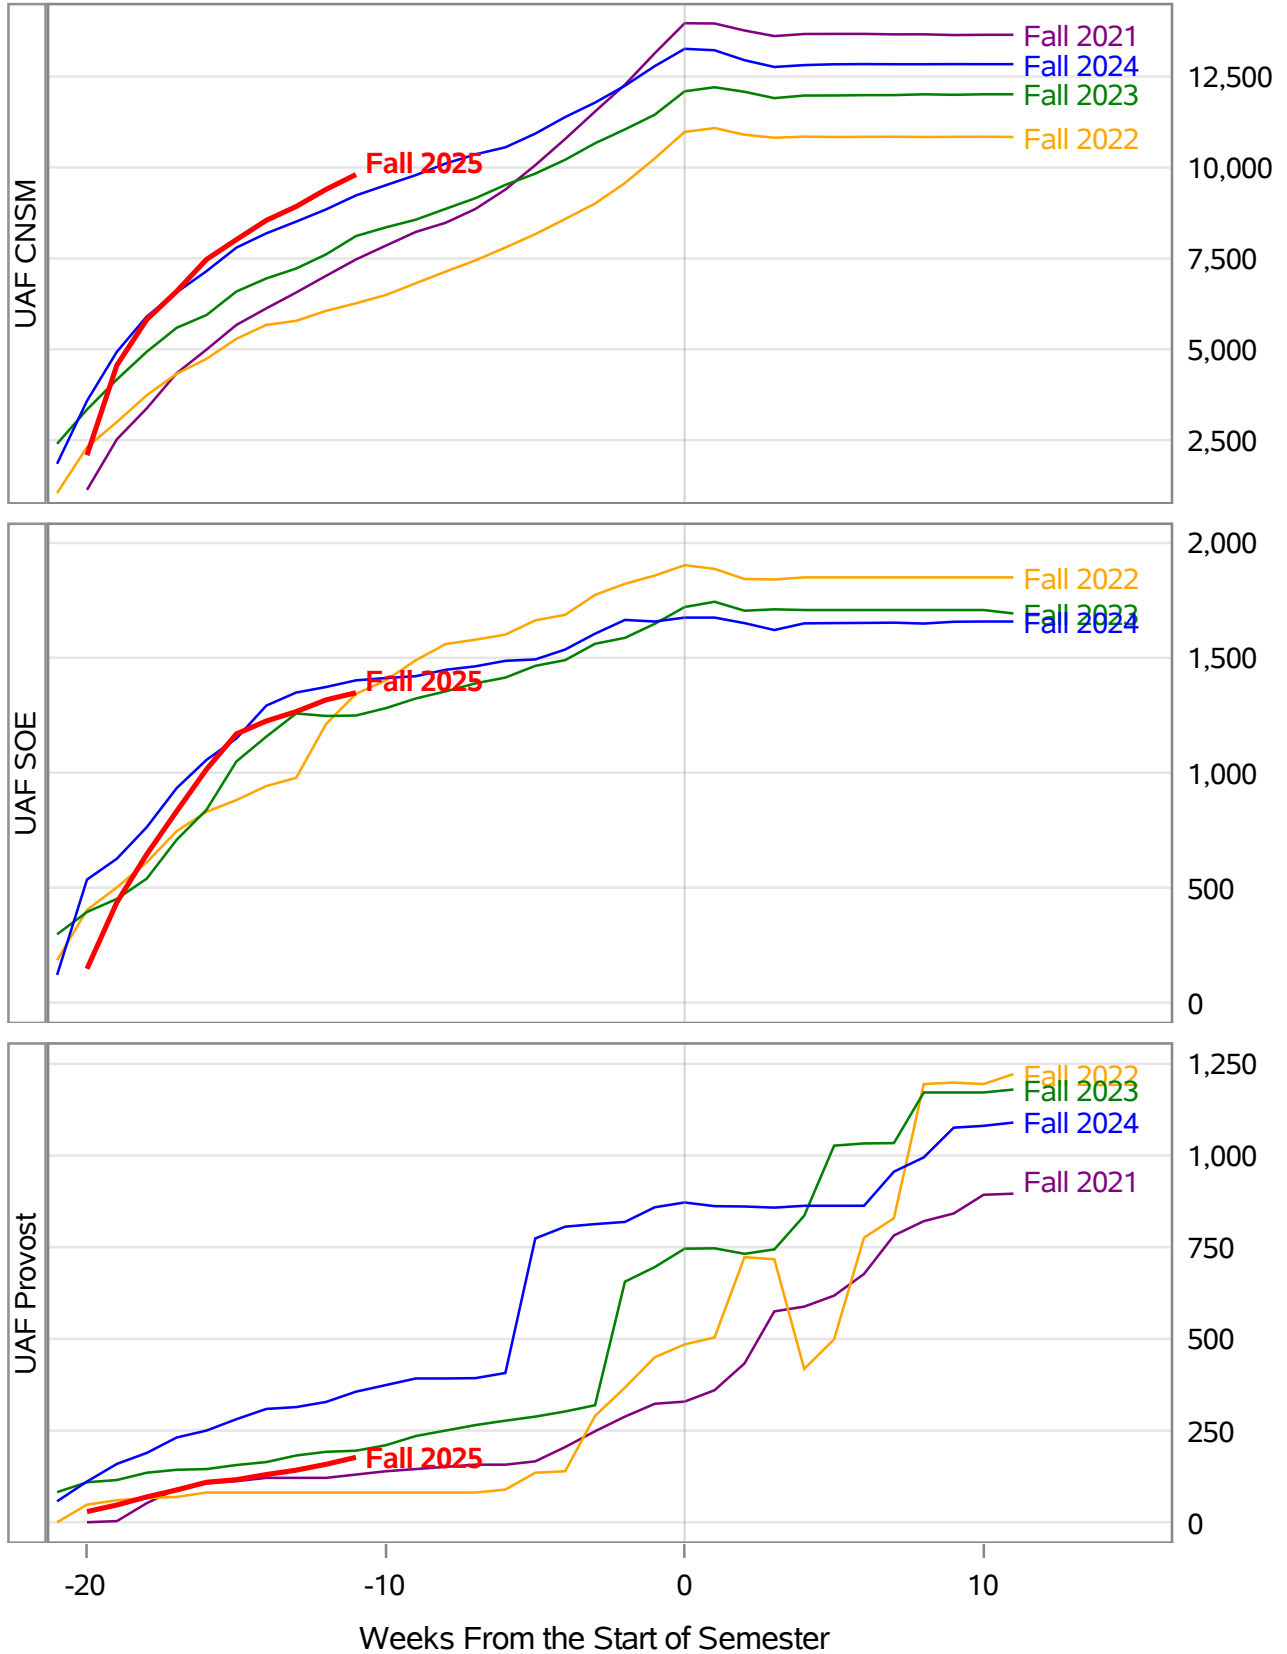

**University of Alaska Fairbanks - Early Semester Report
Student Credit Hours Generated by Registration Week
Fall 2021 - Fall 2025**

In November 2024, the University of Alaska Board of Regents approved the merging of the UAF Interior Alaska Campus with UAF Community and Technical College. This transition is evident in the data for fall 2025, and thus prior year data has been adjusted to include IAC with CTC for valid trend comparison.

Source: Banner SI Extracts. Compiled on 10JUN2025. Compiled by KC Casort, 907-474-7130, klcasort@alaska.edu
UAF Planning, Analysis and Institutional Research | www.uaf.edu/pair