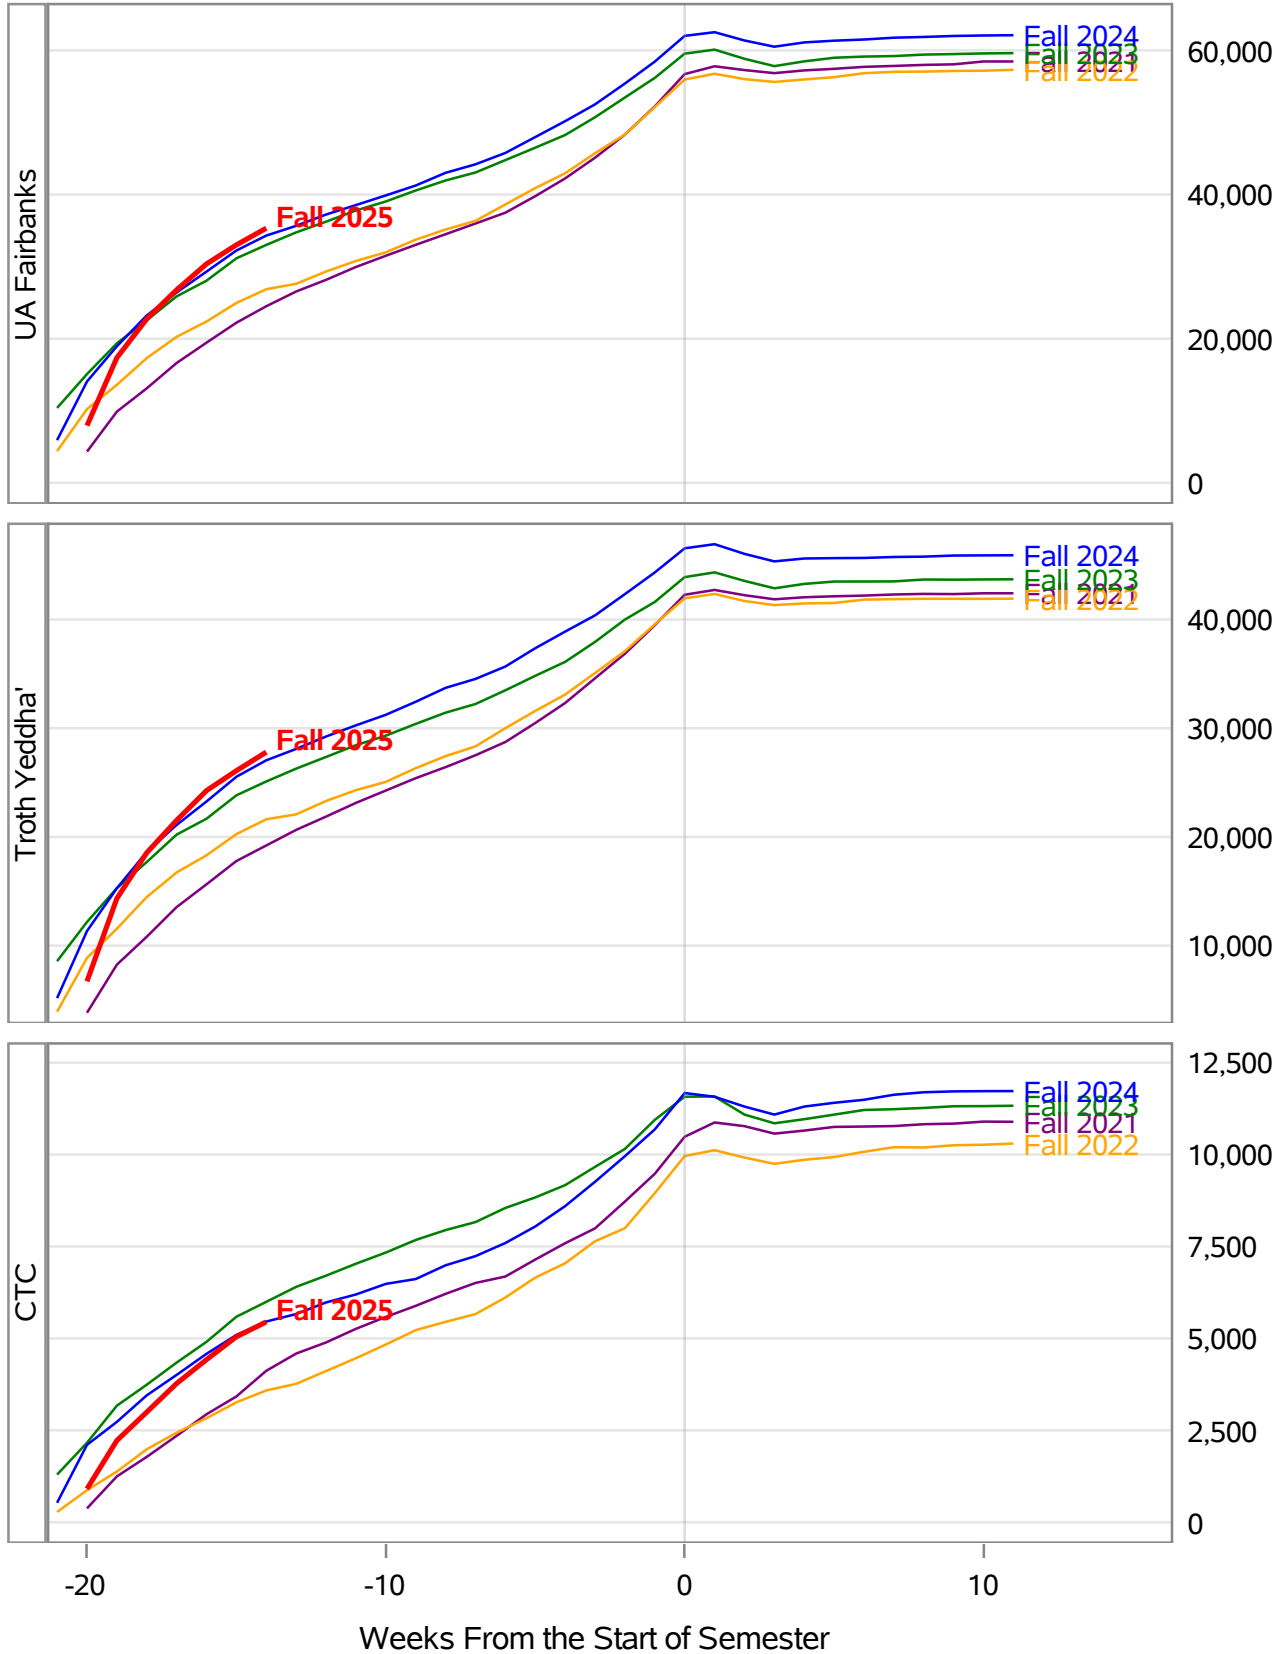

**University of Alaska Fairbanks - Early Semester Report
 Student Credit Hours Generated by Registration Week
 Fall 2021 - Fall 2025**

**University of Alaska Fairbanks - Early Semester Report
 Student Credit Hours Generated by Registration Week
 Fall 2021 - Fall 2025**

In November 2024, the University of Alaska Board of Regents approved the merging of the UAF Interior Alaska Campus with UAF Community and Technical College. This transition is evident in the data for fall 2025, and thus prior year data has been adjusted to include IAC with CTC for valid trend comparison.