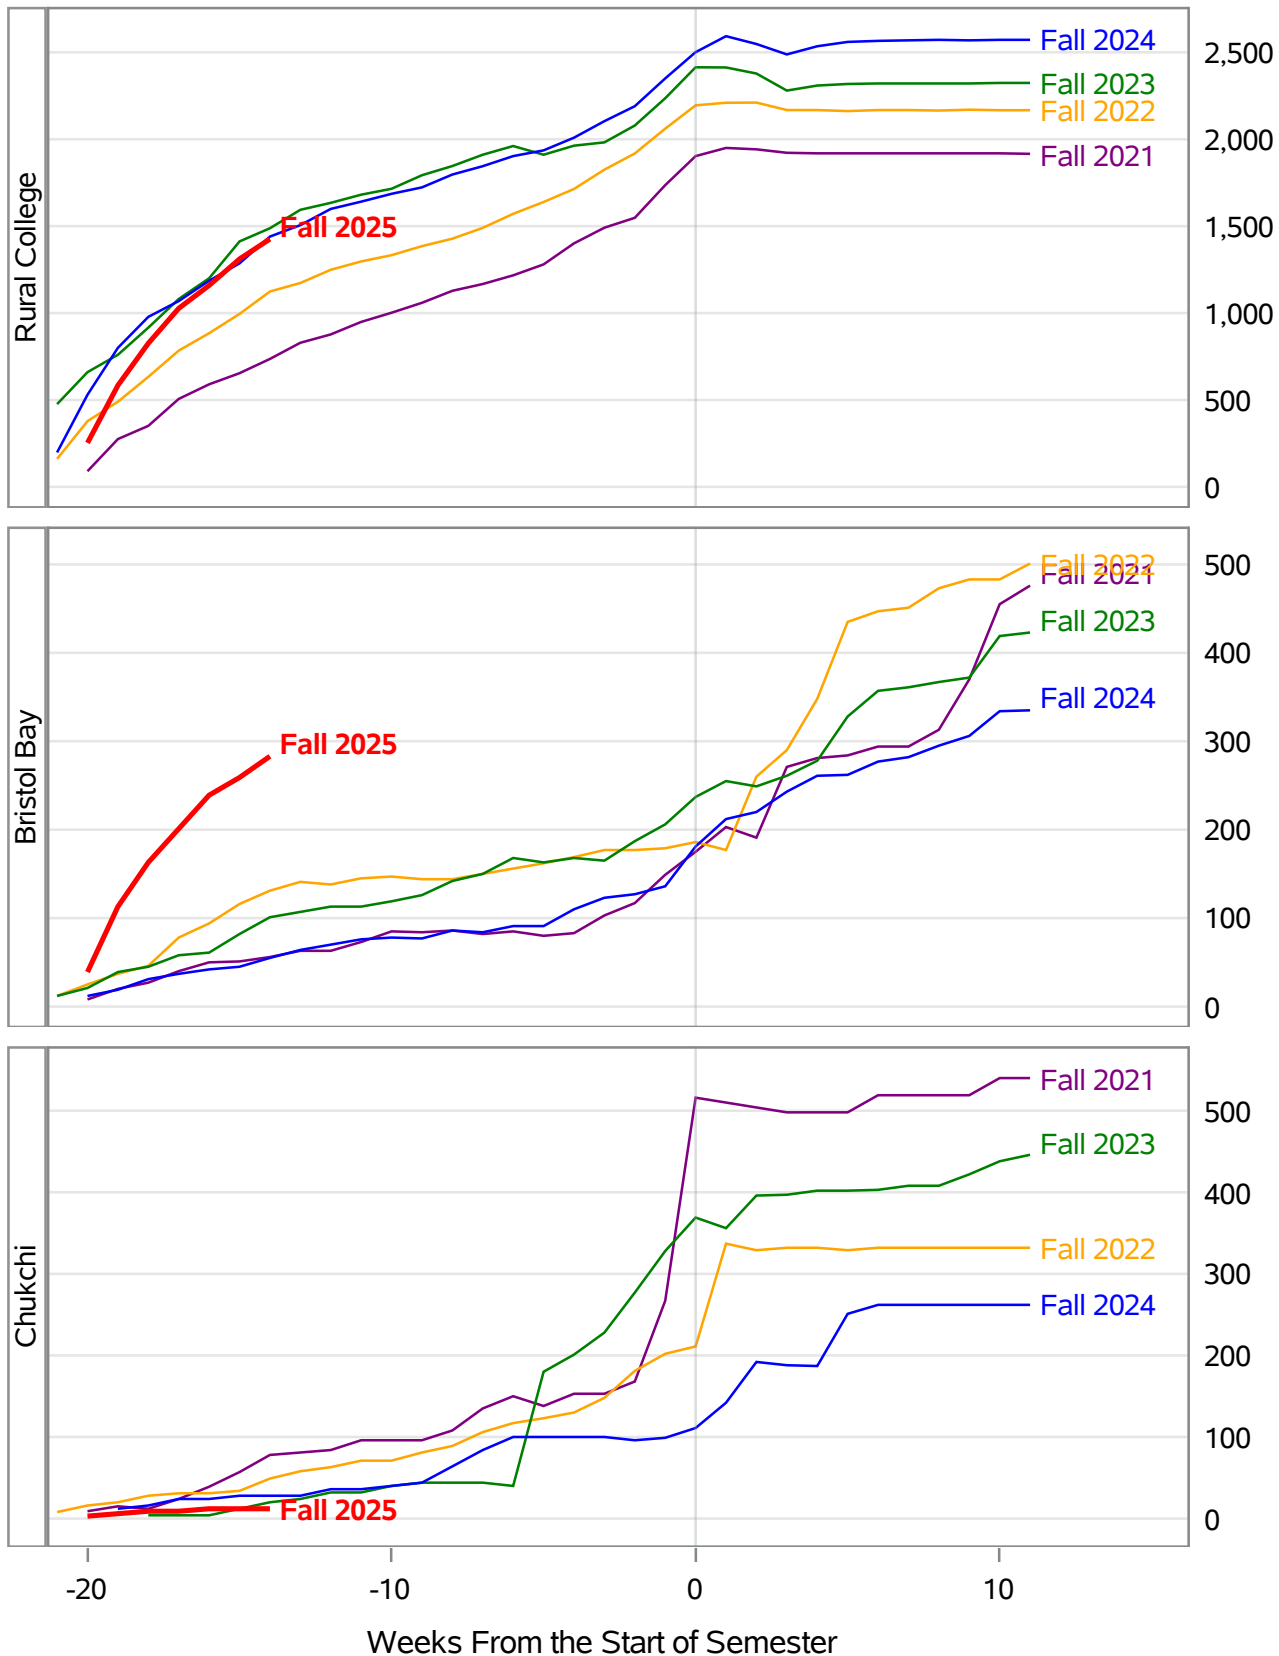

**University of Alaska Fairbanks - Early Semester Report
 Student Credit Hours Generated by Registration Week
 Fall 2021 - Fall 2025**

**University of Alaska Fairbanks - Early Semester Report
 Student Credit Hours Generated by Registration Week
 Fall 2021 - Fall 2025**

In November 2024, the University of Alaska Board of Regents approved the merging of the UAF Interior Alaska Campus with UAF Community and Technical College. This transition is evident in the data for fall 2025, and thus prior year data has been adjusted to include IAC with CTC for valid trend comparison.