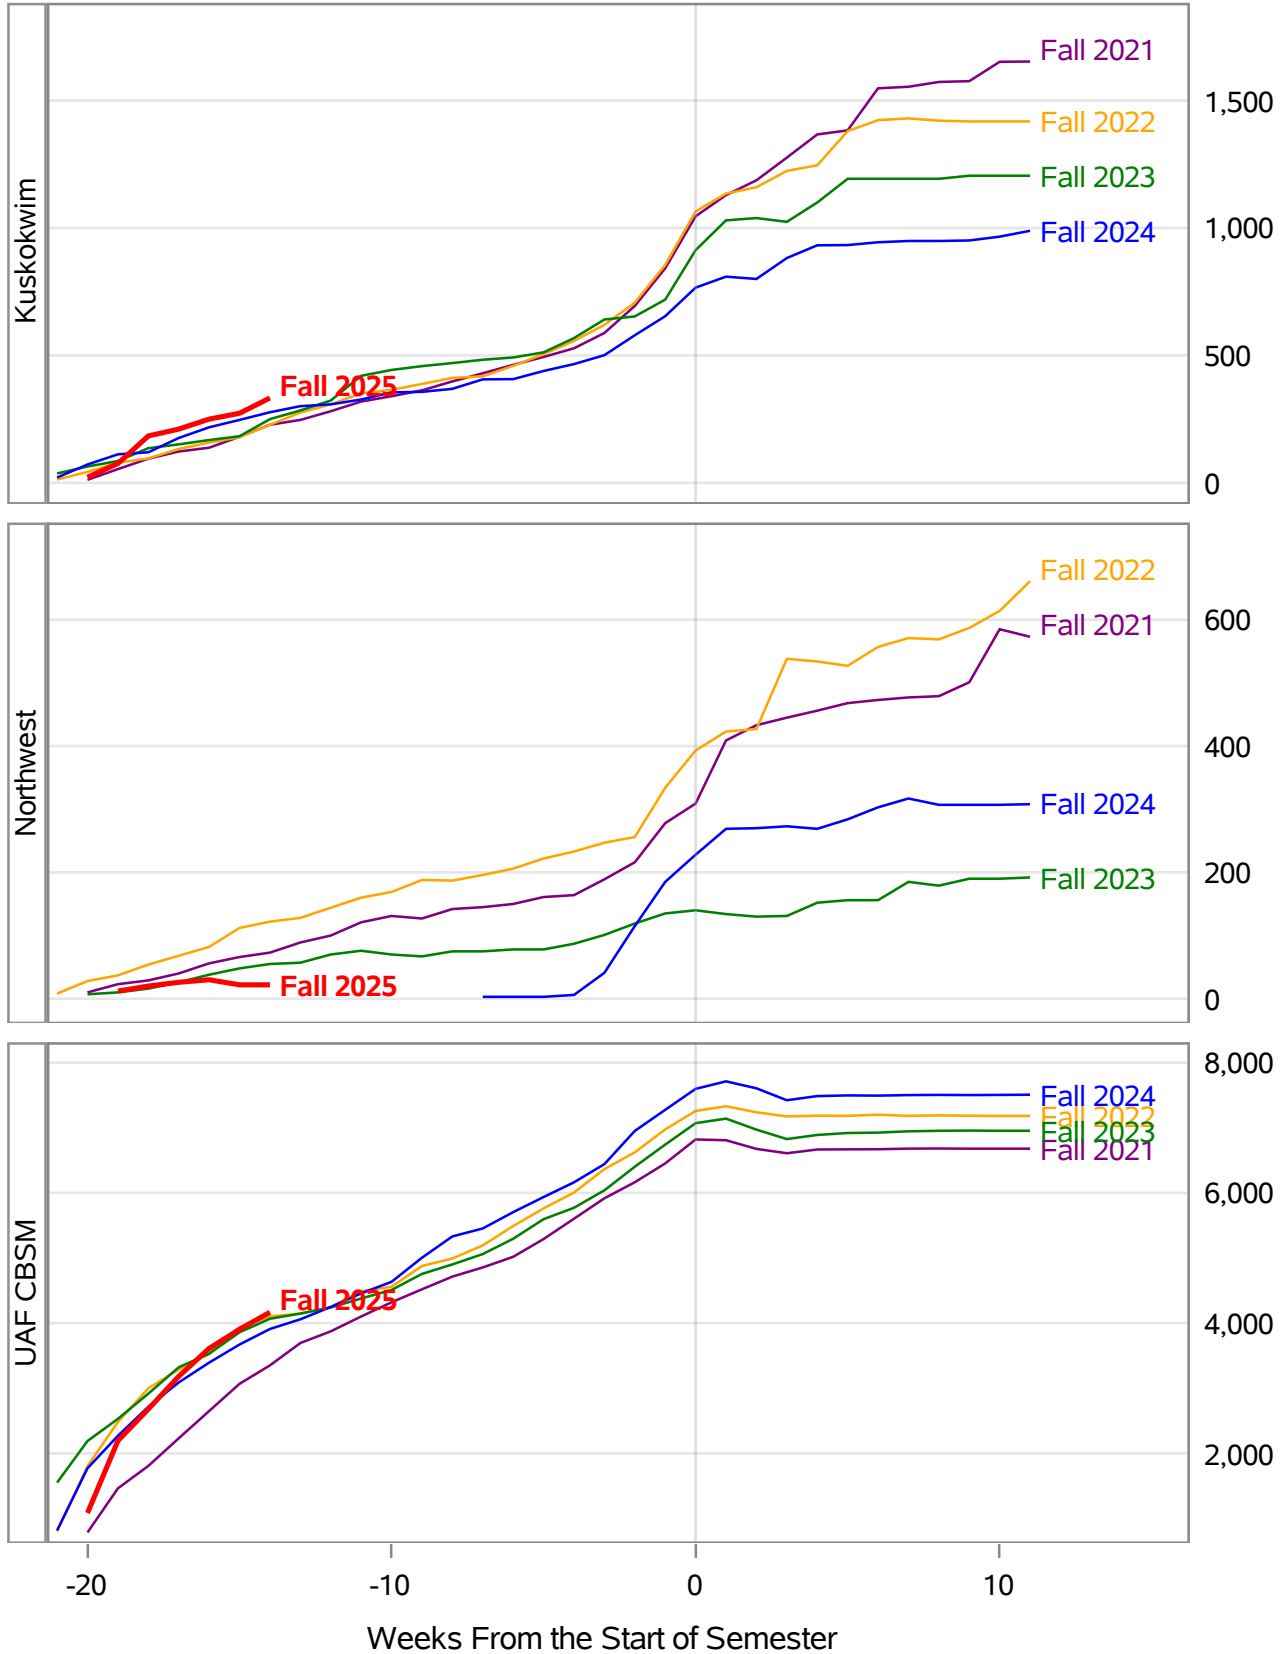

**University of Alaska Fairbanks - Early Semester Report
Student Credit Hours Generated by Registration Week
Fall 2021 - Fall 2025**

In November 2024, the University of Alaska Board of Regents approved the merging of the UAF Interior Alaska Campus with UAF Community and Technical College. This transition is evident in the data for fall 2025, and thus prior year data has been adjusted to include IAC with CTC for valid trend comparison.

Source: Banner SI Extracts. Compiled on 20MAY2025. Compiled by Deven Barnett, 907-474-5467, dcbarnett@alaska.edu
UAF Planning, Analysis and Institutional Research | www.uaf.edu/pair