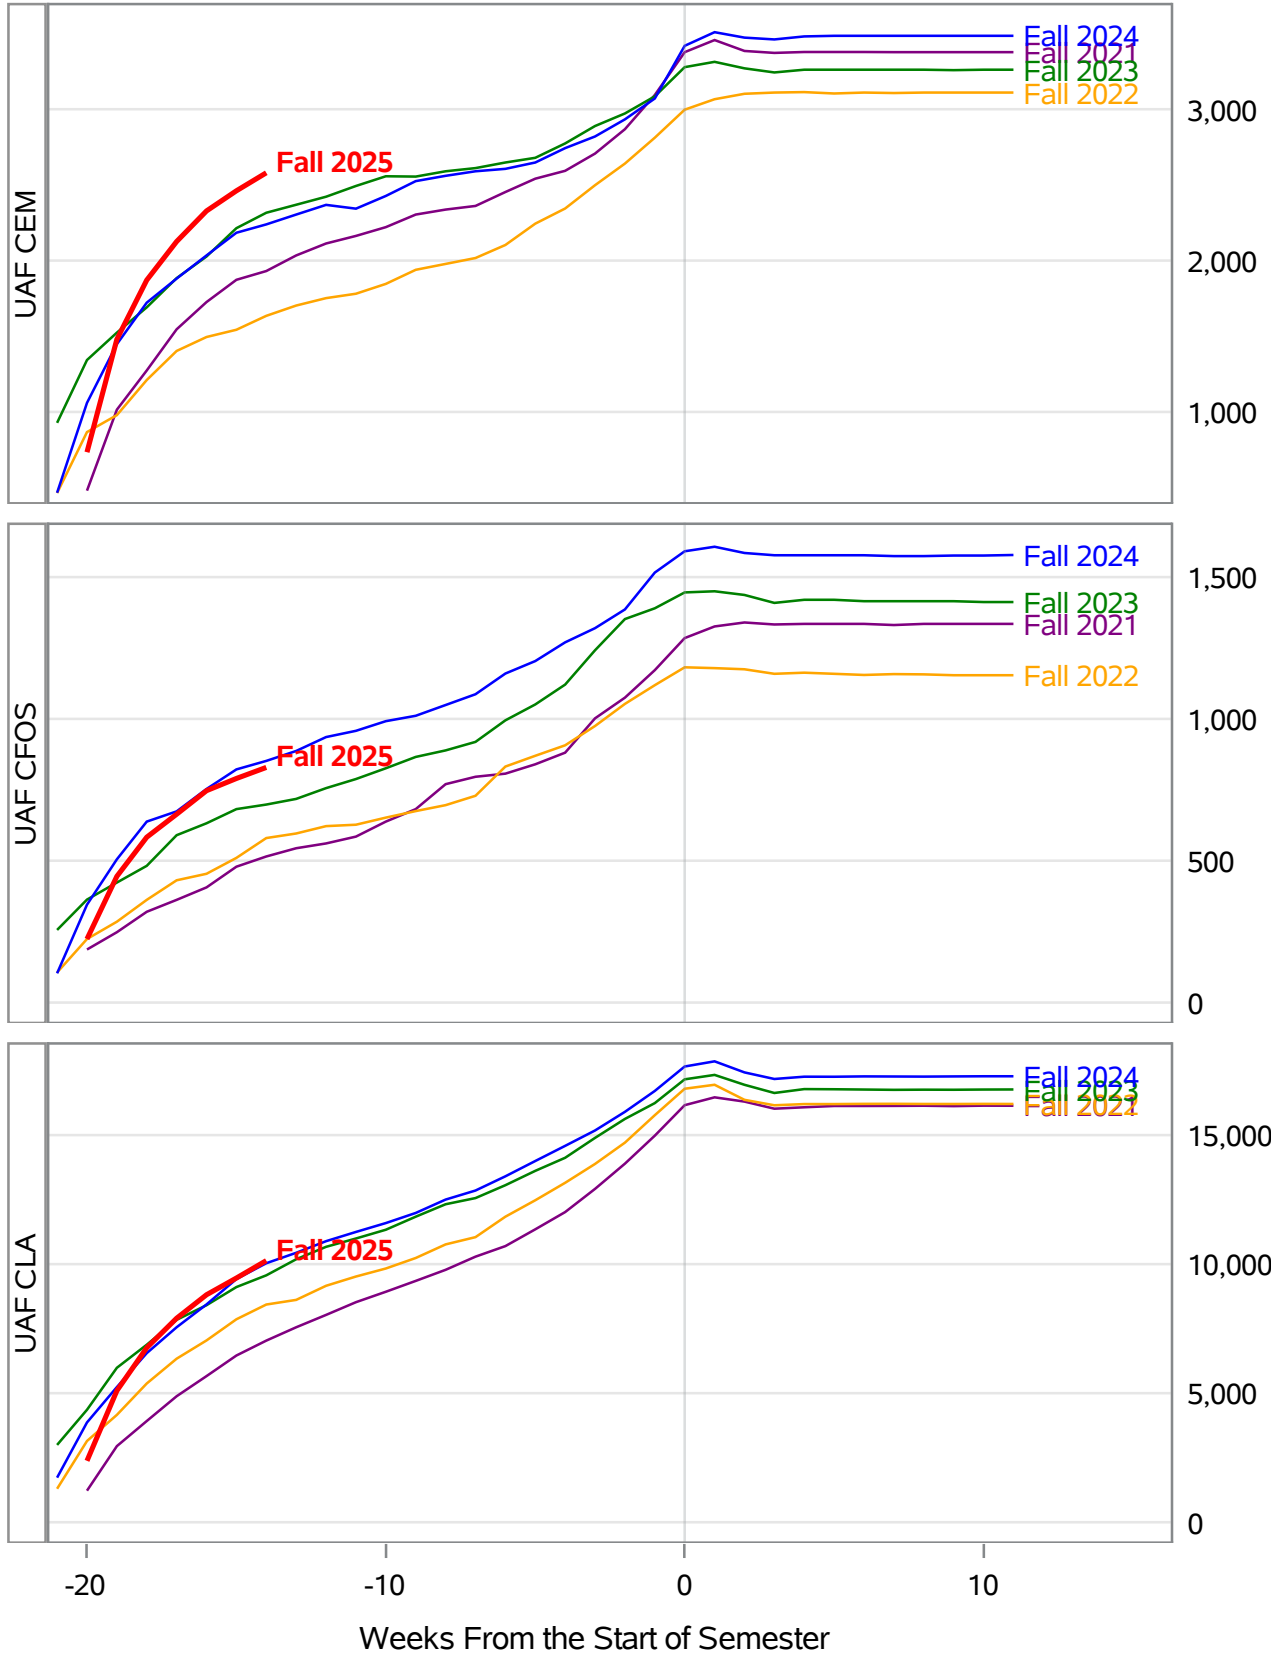

**University of Alaska Fairbanks - Early Semester Report
Student Credit Hours Generated by Registration Week
Fall 2021 - Fall 2025**

In November 2024, the University of Alaska Board of Regents approved the merging of the UAF Interior Alaska Campus with UAF Community and Technical College. This transition is evident in the data for fall 2025, and thus prior year data has been adjusted to include IAC with CTC for valid trend comparison.
Source: Banner SI Extracts. Compiled on 20MAY2025. Compiled by Deven Barnett, 907-474-5467, dcbarnett@alaska.edu
UAF Planning, Analysis and Institutional Research | www.uaf.edu/pair
Page 4 of 6