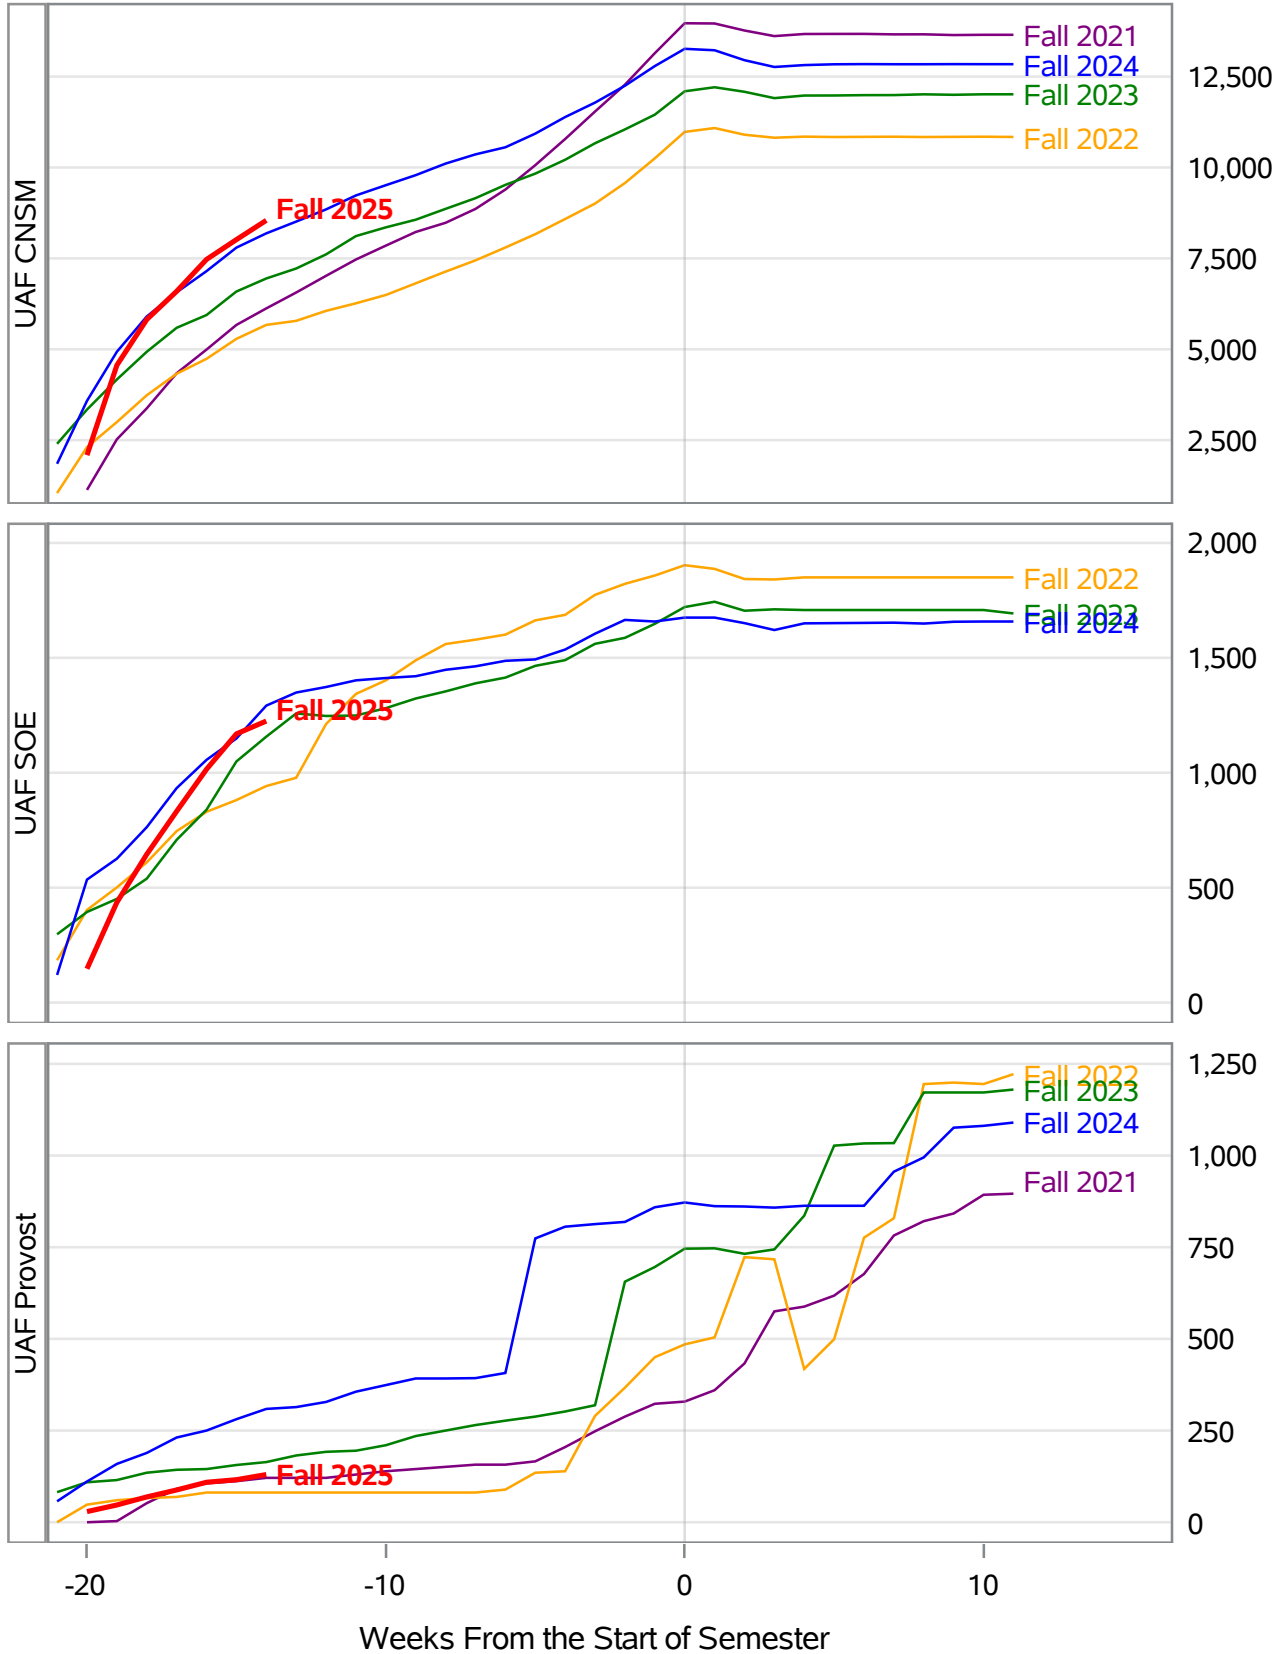

**University of Alaska Fairbanks - Early Semester Report
Student Credit Hours Generated by Registration Week
Fall 2021 - Fall 2025**

In November 2024, the University of Alaska Board of Regents approved the merging of the UAF Interior Alaska Campus with UAF Community and Technical College. This transition is evident in the data for fall 2025, and thus prior year data has been adjusted to include IAC with CTC for valid trend comparison.

Source: Banner SI Extracts. Compiled on 20MAY2025. Compiled by Deven Barnett, 907-474-5467, dc Barnett@alaska.edu
UAF Planning, Analysis and Institutional Research | www.uaf.edu/pair