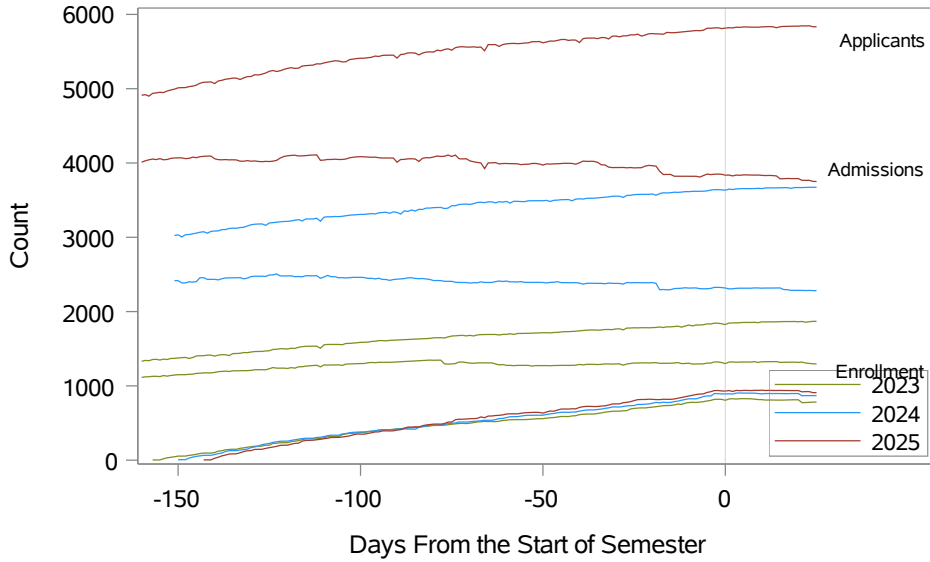

**University of Alaska Fairbanks - Early Semester Report  
Applicants, Admissions, and Enrollment  
Fall 2023 - Fall 2025**

**First-time First-year**

**Undergraduate**

**Transfer**

**Graduate**

**Note:** UAF implemented the Common Application, Common Application Transfer, Summit Seekers and EAB Match in 2023. UAF implemented Niche, EAB Match Direct and Common Application Direct Admissions in 2024. The rapid growth in the enrollment funnel reflects the implementation of these direct admissions platforms.  
 Source: Banner SI Extracts. Compiled on 07OCT2025 by KC Casort, 907-474-7130, klcasort@alaska.edu, UAF Planning, Analysis and Institutional Research | www.uaf.edu/pair  
 Page 1 of 1