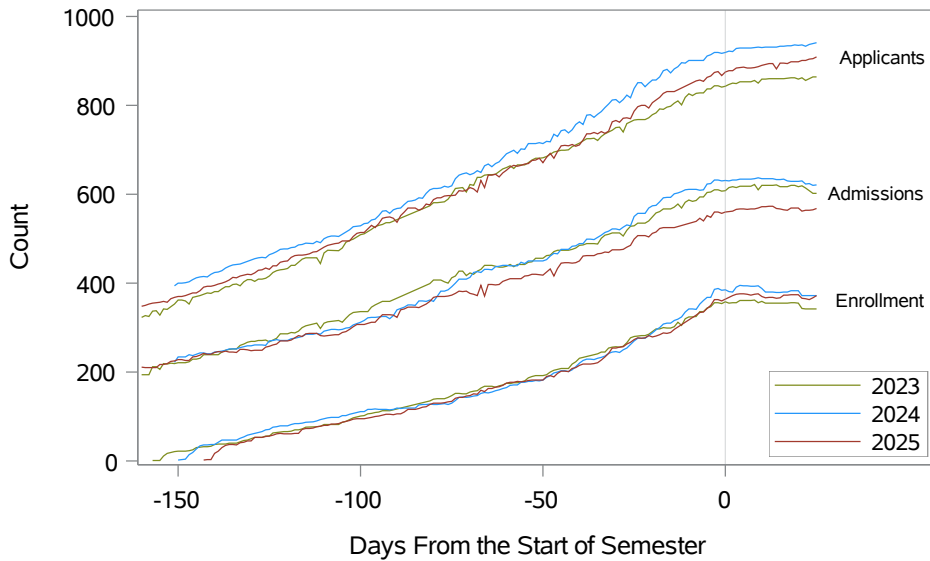

**University of Alaska Fairbanks - Early Semester Report  
Applicants, Admissions, and Enrollment  
Fall 2023 - Fall 2025**

**First-time First-year**

**Undergraduate**

**Transfer**

**Graduate**

**Note:** UAF implemented the Common Application, Common Application Transfer, Summit Seekers and EAB Match in 2023. UAF implemented Niche, EAB Match Direct and Common Application Direct Admissions in 2024. The rapid growth in the enrollment funnel reflects the implementation of these direct admissions platforms.  
 Source: Banner SI Extracts. Compiled on 07OCT2025 by KC Casort, 907-474-7130, klcasort@alaska.edu, UAF Planning, Analysis and Institutional Research | www.uaf.edu/pair  
 Page 1 of 1