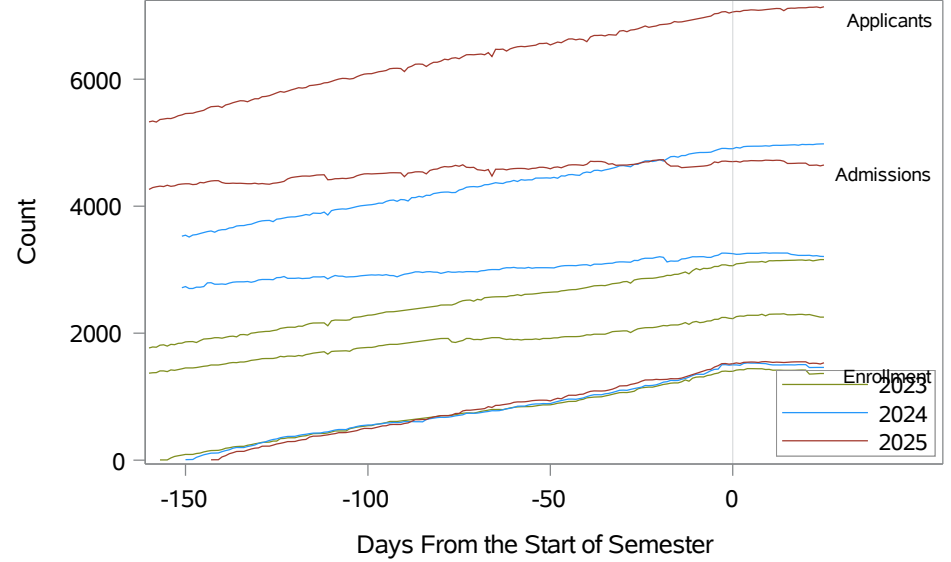

**University of Alaska Fairbanks - Early Semester Report  
Applicants, Admissions, and Enrollment  
Fall 2023 - Fall 2025**

**First-time First-year**

**Undergraduate**

**Transfer**

**Graduate**

**Note:** UAF implemented the Common Application, Common Application Transfer, Summit Seekers and EAB Match in 2023. UAF implemented Niche, EAB Match Direct and Common Application Direct Admissions in 2024. The rapid growth in the enrollment funnel reflects the implementation of these direct admissions platforms.  
 Source: Banner SI Extracts. Compiled on 07OCT2025 by KC Casort, 907-474-7130, klcasort@alaska.edu, UAF Planning, Analysis and Institutional Research | www.uaf.edu/pair  
 Page 1 of 1