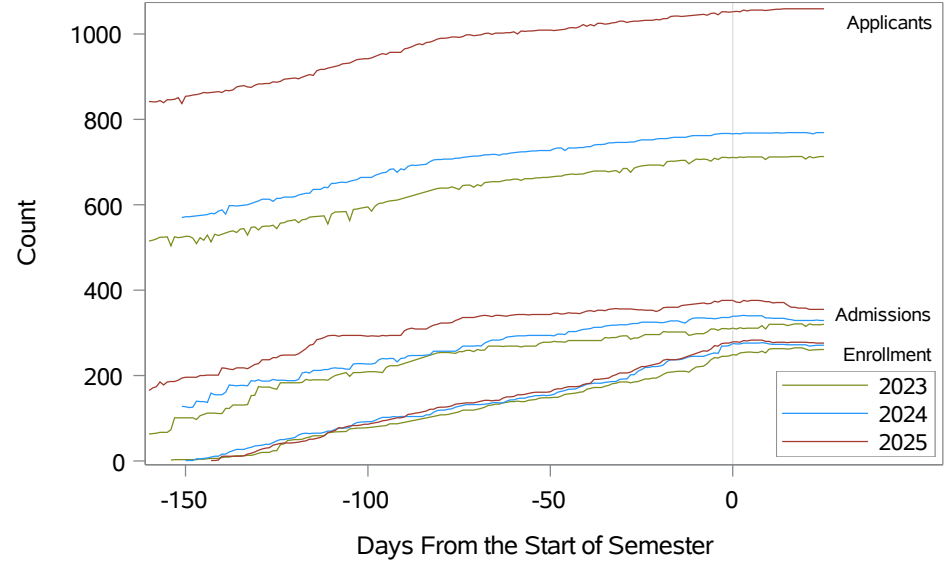

**University of Alaska Fairbanks - Early Semester Report  
Applicants, Admissions, and Enrollment  
Fall 2023 - Fall 2025**

**First-time First-year**

**Undergraduate**

**Transfer**

**Graduate**

**Note:** UAF implemented the Common Application, Common Application Transfer, Summit Seekers and EAB Match in 2023. UAF implemented Niche, EAB Match Direct and Common Application Direct Admissions in 2024. The rapid growth in the enrollment funnel reflects the implementation of these direct admissions platforms.  
 Source: Banner SI Extracts. Compiled on 07OCT2025 by KC Casort, 907-474-7130, klcasort@alaska.edu, UAF Planning, Analysis and Institutional Research | www.uaf.edu/pair  
 Page 1 of 1