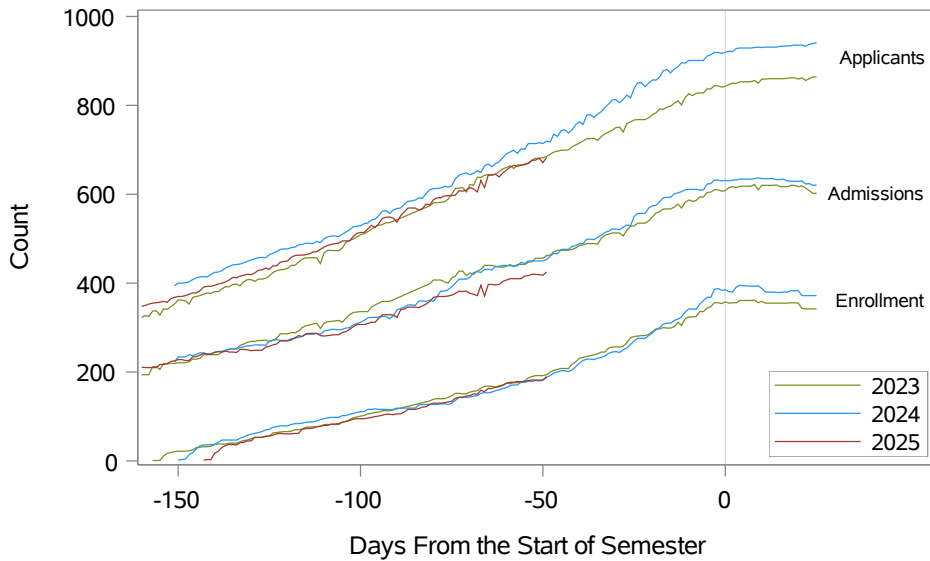

**University of Alaska Fairbanks - Early Semester Report  
Applicants, Admissions, and Enrollment  
Fall 2023 - Fall 2025**

**First-time First-year**

**Undergraduate**

**Transfer**

**Graduate**

**Note:** UAF implemented the Common Application, Common Application Transfer, Summit Seekers and EAB Match in 2023. UAF implemented Niche, EAB Match Direct and Common Application Direct Admissions in 2024. The rapid growth in the enrollment funnel reflects the implementation of these direct admissions platforms.  
Source: Banner SI Extracts. Compiled on 08JUL2025 by KC Casort, 907-474-7130, kcasort@alaska.edu, UAF Planning, Analysis and Institutional Research | www.uaf.edu/pair  
Page 1 of 1