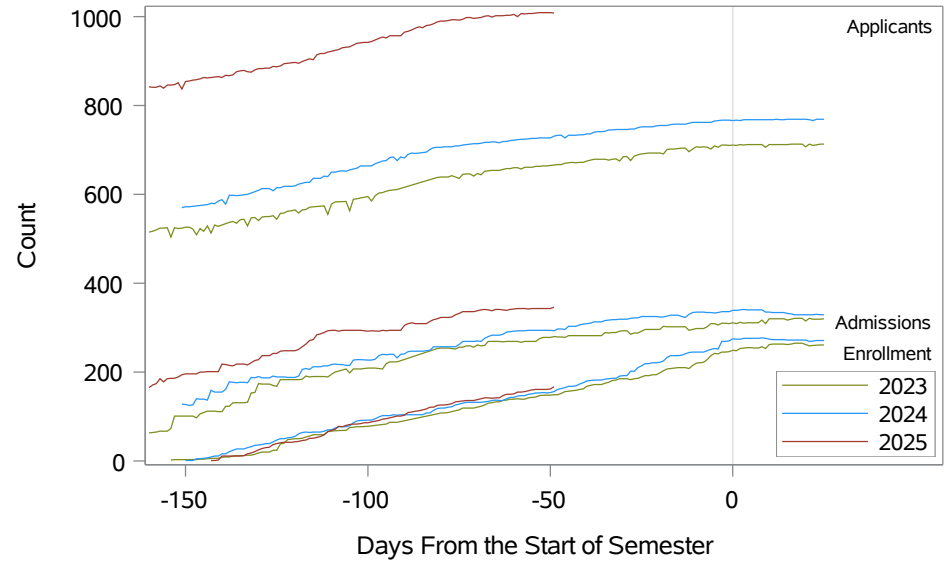

**University of Alaska Fairbanks - Early Semester Report  
Applicants, Admissions, and Enrollment  
Fall 2023 - Fall 2025**

**First-time First-year**

**Undergraduate**

**Transfer**

**Graduate**

**Note:** UAF implemented the Common Application, Common Application Transfer, Summit Seekers and EAB Match in 2023. UAF implemented Niche, EAB Match Direct and Common Application Direct Admissions in 2024. The rapid growth in the enrollment funnel reflects the implementation of these direct admissions platforms.  
Source: Banner SI Extracts. Compiled on 08JUL2025 by KC Casort, 907-474-7130, kcasort@alaska.edu, UAF Planning, Analysis and Institutional Research | www.uaf.edu/pair  
Page 1 of 1