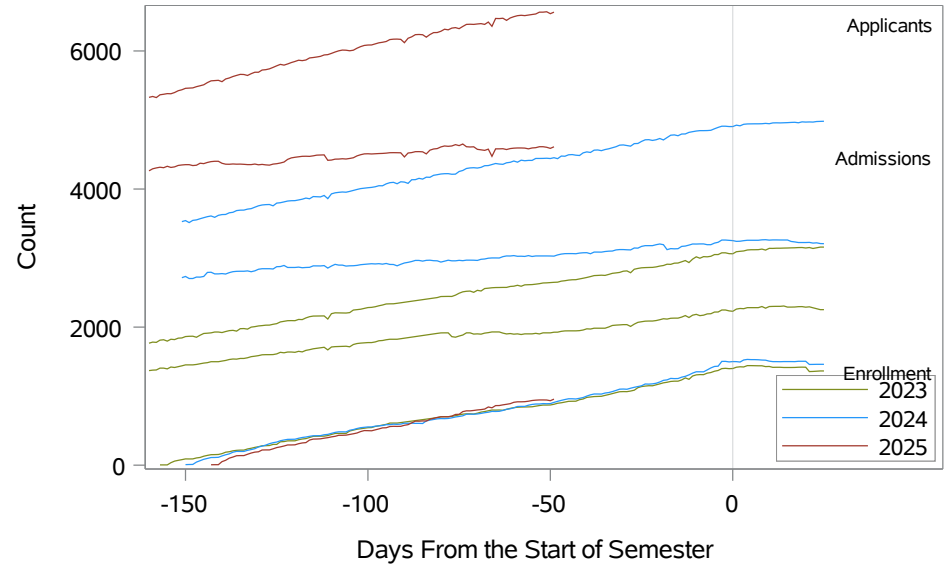

**University of Alaska Fairbanks - Early Semester Report  
Applicants, Admissions, and Enrollment  
Fall 2023 - Fall 2025**

**First-time First-year**

**Undergraduate**

**Transfer**

**Graduate**

**Note:** UAF implemented the Common Application, Common Application Transfer, Summit Seekers and EAB Match in 2023. UAF implemented Niche, EAB Match Direct and Common Application Direct Admissions in 2024. The rapid growth in the enrollment funnel reflects the implementation of these direct admissions platforms.  
Source: Banner SI Extracts. Compiled on 08JUL2025 by KC Casort, 907-474-7130, kcasort@alaska.edu, UAF Planning, Analysis and Institutional Research | www.uaf.edu/pair  
Page 1 of 1