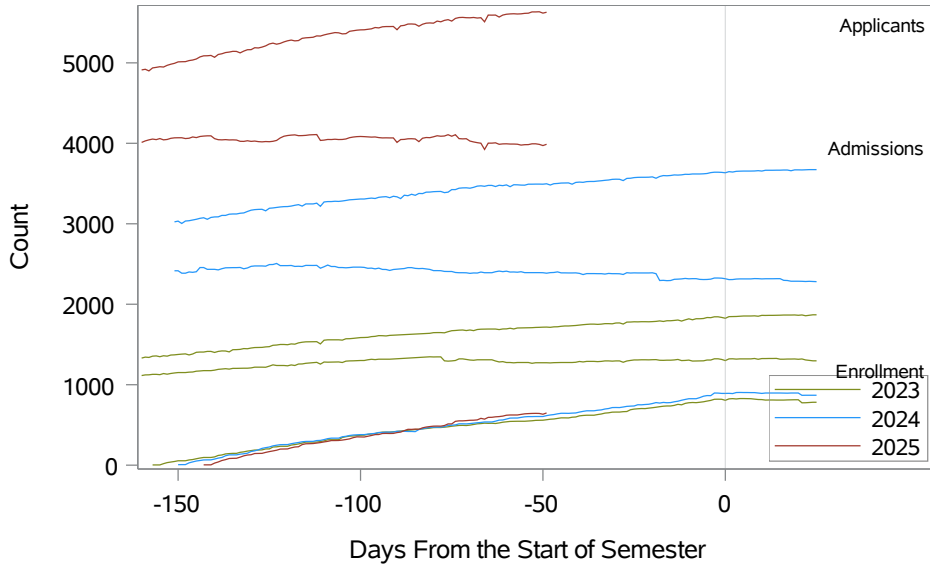

**University of Alaska Fairbanks - Early Semester Report  
Applicants, Admissions, and Enrollment  
Fall 2023 - Fall 2025**

**First-time First-year**

**Undergraduate**

**Transfer**

**Graduate**

**Note:** UAF implemented the Common Application, Common Application Transfer, Summit Seekers and EAB Match in 2023. UAF implemented Niche, EAB Match Direct and Common Application Direct Admissions in 2024. The rapid growth in the enrollment funnel reflects the implementation of these direct admissions platforms.  
Source: Banner SI Extracts. Compiled on 08JUL2025 by KC Casort, 907-474-7130, kcasort@alaska.edu, UAF Planning, Analysis and Institutional Research | www.uaf.edu/pair  
Page 1 of 1