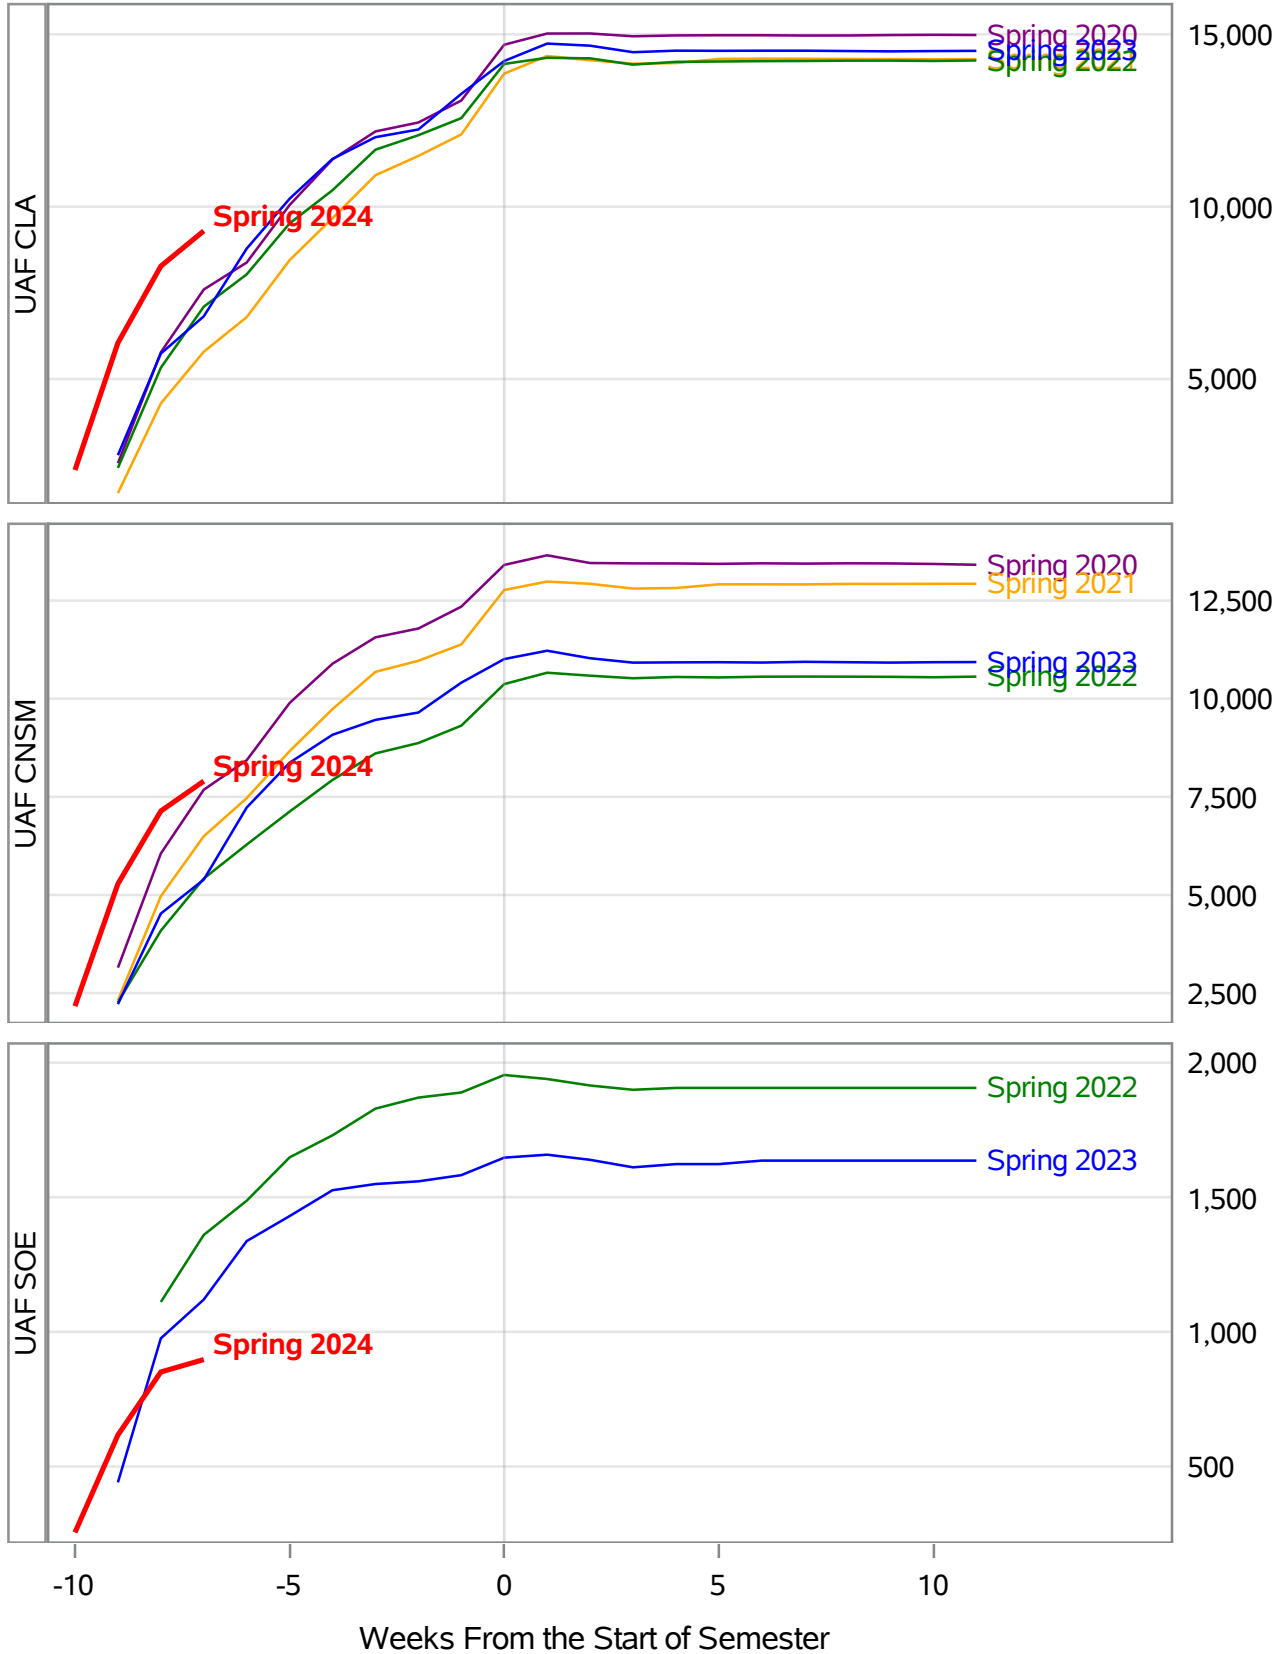

**University of Alaska Fairbanks - Early Semester Report
 Student Credit Hours Generated by Registration Week
 Spring 2020 - Spring 2024**

**University of Alaska Fairbanks - Early Semester Report
 Student Credit Hours Generated by Registration Week
 Spring 2020 - Spring 2024**

Weeks From the Start of Semester

**University of Alaska Fairbanks - Early Semester Report
 Student Credit Hours Generated by Registration Week
 Spring 2020 - Spring 2024**

**University of Alaska Fairbanks - Early Semester Report
 Student Credit Hours Generated by Registration Week
 Spring 2020 - Spring 2024**

**University of Alaska Fairbanks - Early Semester Report
 Student Credit Hours Generated by Registration Week
 Spring 2020 - Spring 2024**

University of Alaska Fairbanks - Early Semester Report
Student Credit Hours Generated by Registration Week
Spring 2020 - Spring 2024