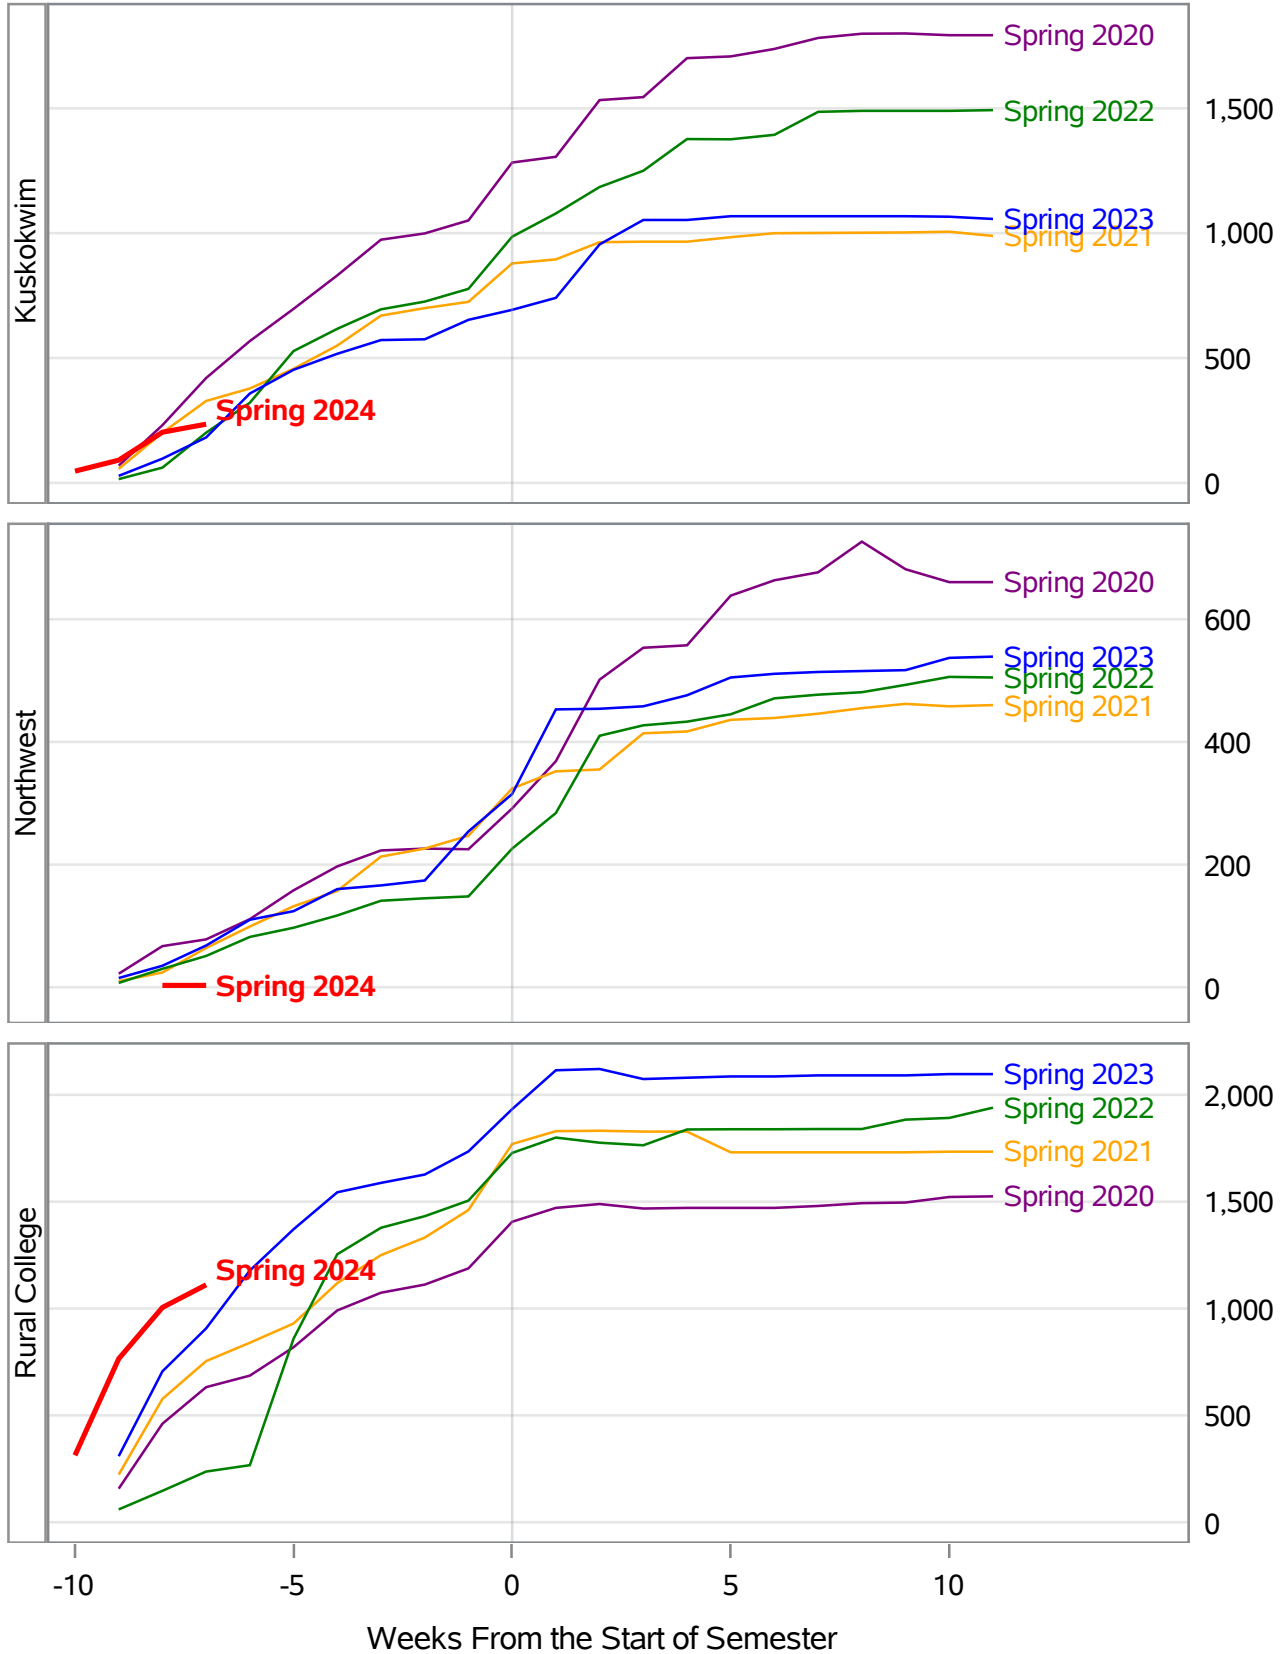

**University of Alaska Fairbanks - Early Semester Report
 Student Credit Hours Generated by Registration Week
 Spring 2020 - Spring 2024**

**University of Alaska Fairbanks - Early Semester Report
 Student Credit Hours Generated by Registration Week
 Spring 2020 - Spring 2024**

Weeks From the Start of Semester

**University of Alaska Fairbanks - Early Semester Report
 Student Credit Hours Generated by Registration Week
 Spring 2020 - Spring 2024**

**University of Alaska Fairbanks - Early Semester Report
 Student Credit Hours Generated by Registration Week
 Spring 2020 - Spring 2024**

**University of Alaska Fairbanks - Early Semester Report
 Student Credit Hours Generated by Registration Week
 Spring 2020 - Spring 2024**

University of Alaska Fairbanks - Early Semester Report
Student Credit Hours Generated by Registration Week
Spring 2020 - Spring 2024