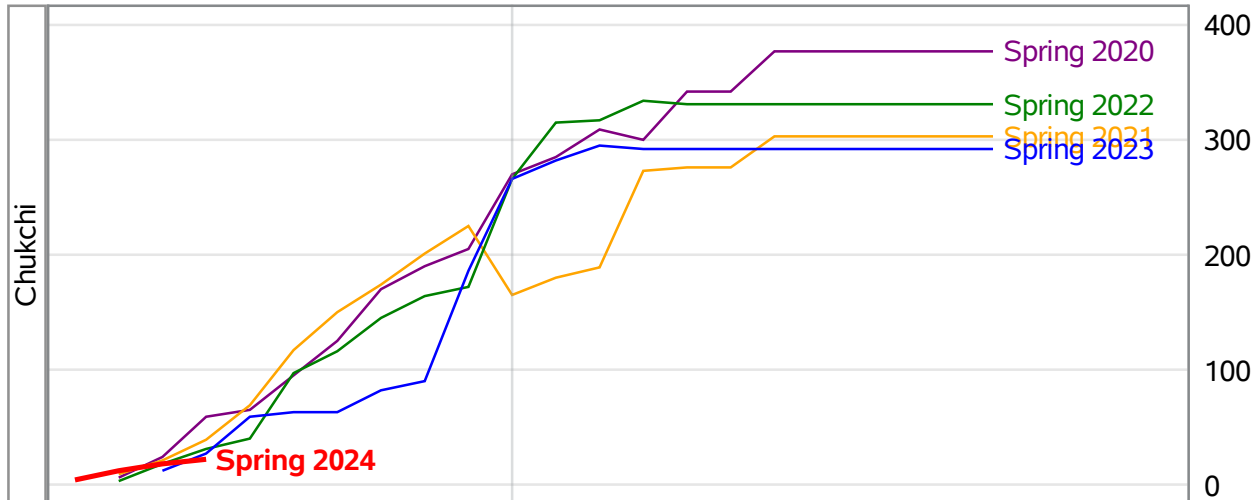

**University of Alaska Fairbanks - Early Semester Report
 Student Credit Hours Generated by Registration Week
 Spring 2020 - Spring 2024**

**University of Alaska Fairbanks - Early Semester Report
 Student Credit Hours Generated by Registration Week
 Spring 2020 - Spring 2024**

Weeks From the Start of Semester

**University of Alaska Fairbanks - Early Semester Report
 Student Credit Hours Generated by Registration Week
 Spring 2020 - Spring 2024**

**University of Alaska Fairbanks - Early Semester Report
 Student Credit Hours Generated by Registration Week
 Spring 2020 - Spring 2024**