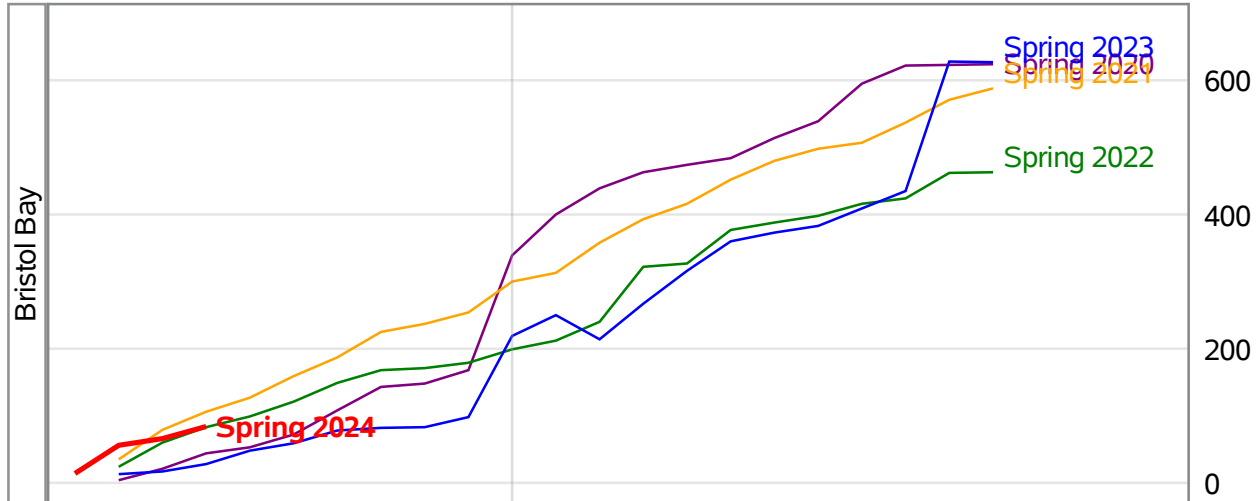

**University of Alaska Fairbanks - Early Semester Report
 Student Credit Hours Generated by Registration Week
 Spring 2020 - Spring 2024**

**University of Alaska Fairbanks - Early Semester Report
 Student Credit Hours Generated by Registration Week
 Spring 2020 - Spring 2024**

Weeks From the Start of Semester

**University of Alaska Fairbanks - Early Semester Report
 Student Credit Hours Generated by Registration Week
 Spring 2020 - Spring 2024**

**University of Alaska Fairbanks - Early Semester Report
 Student Credit Hours Generated by Registration Week
 Spring 2020 - Spring 2024**