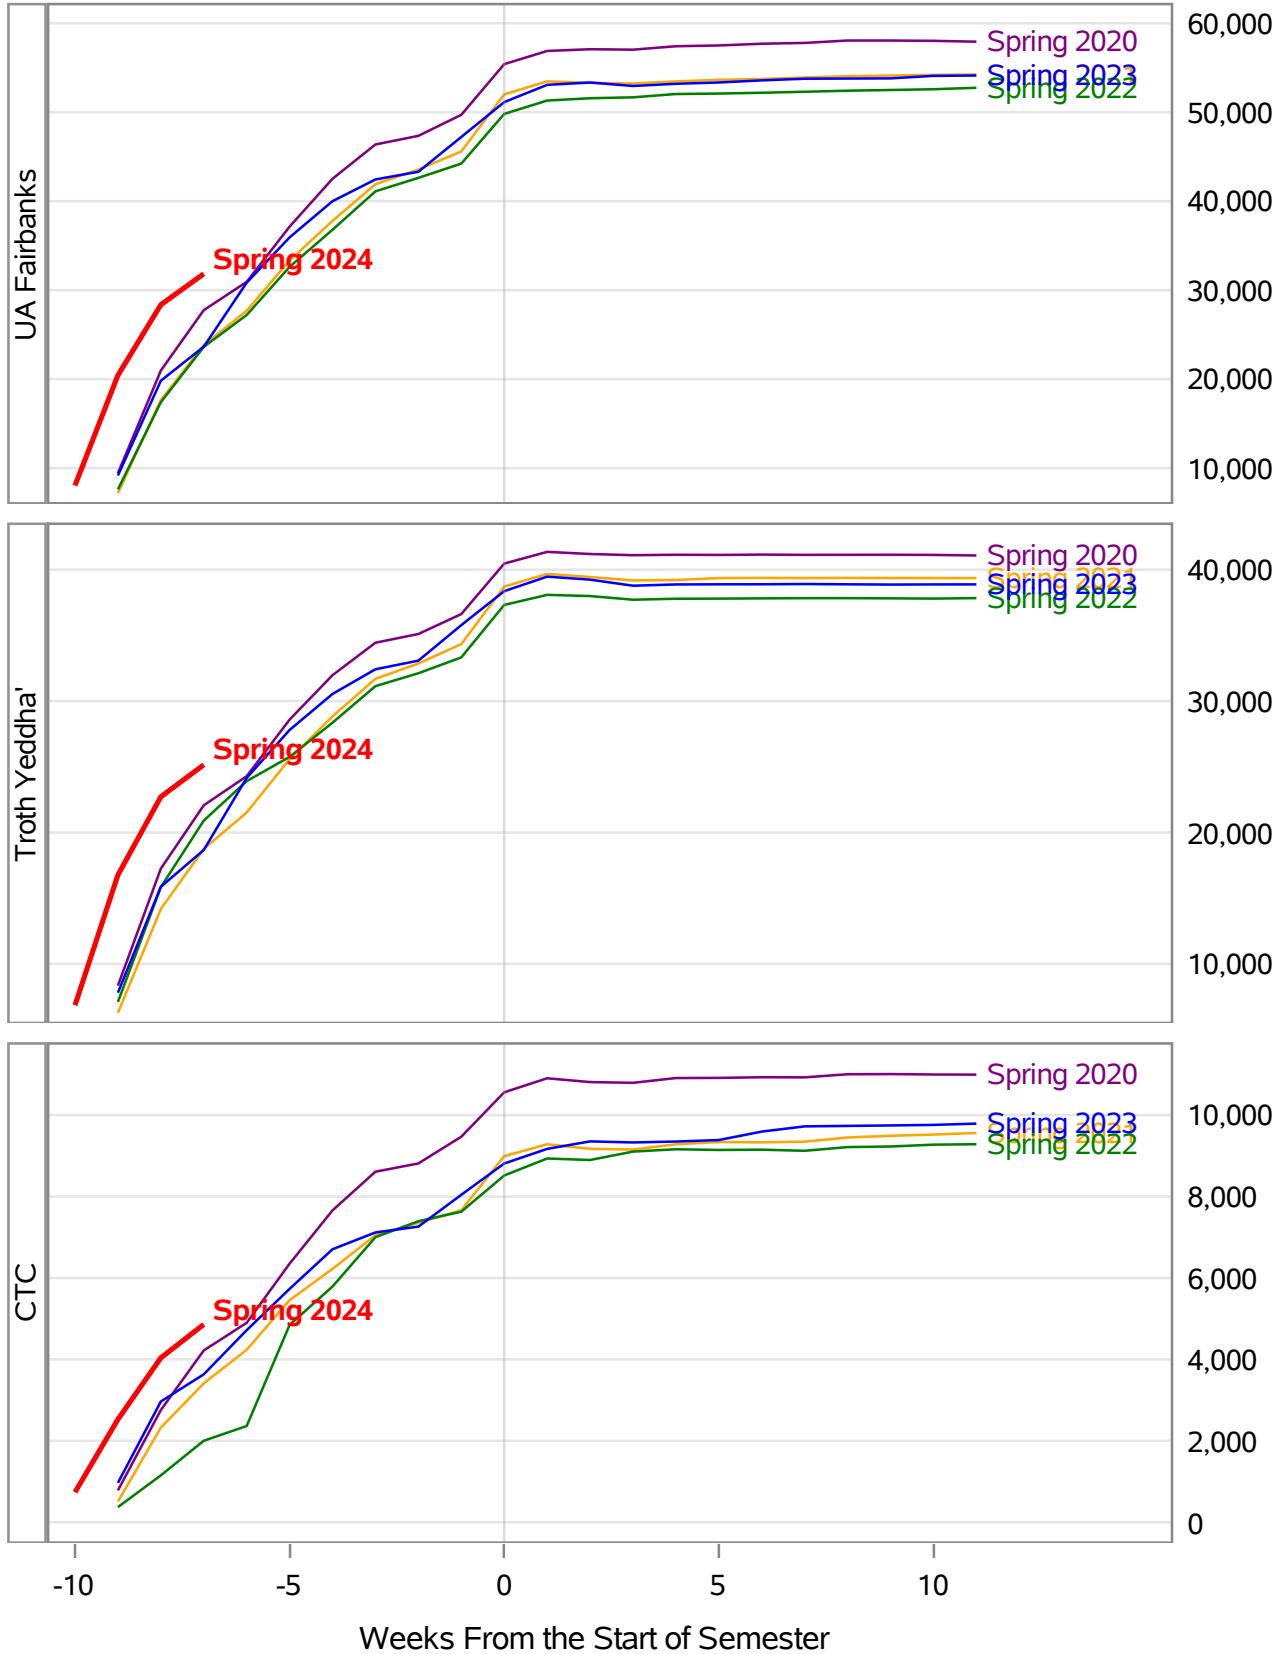

**University of Alaska Fairbanks - Early Semester Report
 Student Credit Hours Generated by Registration Week
 Spring 2020 - Spring 2024**

**University of Alaska Fairbanks - Early Semester Report
 Student Credit Hours Generated by Registration Week
 Spring 2020 - Spring 2024**

Weeks From the Start of Semester

**University of Alaska Fairbanks - Early Semester Report
 Student Credit Hours Generated by Registration Week
 Spring 2020 - Spring 2024**

**University of Alaska Fairbanks - Early Semester Report
 Student Credit Hours Generated by Registration Week
 Spring 2020 - Spring 2024**

**University of Alaska Fairbanks - Early Semester Report
 Student Credit Hours Generated by Registration Week
 Spring 2020 - Spring 2024**

University of Alaska Fairbanks - Early Semester Report
Student Credit Hours Generated by Registration Week
Spring 2020 - Spring 2024