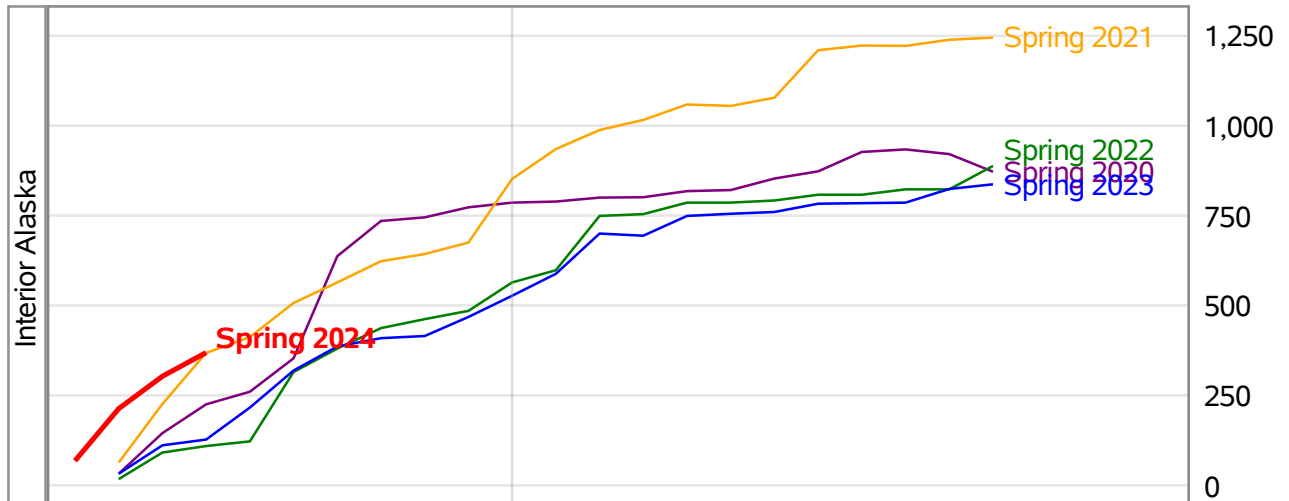

**University of Alaska Fairbanks - Early Semester Report
 Student Credit Hours Generated by Registration Week
 Spring 2020 - Spring 2024**

**University of Alaska Fairbanks - Early Semester Report
 Student Credit Hours Generated by Registration Week
 Spring 2020 - Spring 2024**

Weeks From the Start of Semester

**University of Alaska Fairbanks - Early Semester Report
 Student Credit Hours Generated by Registration Week
 Spring 2020 - Spring 2024**

**University of Alaska Fairbanks - Early Semester Report
 Student Credit Hours Generated by Registration Week
 Spring 2020 - Spring 2024**