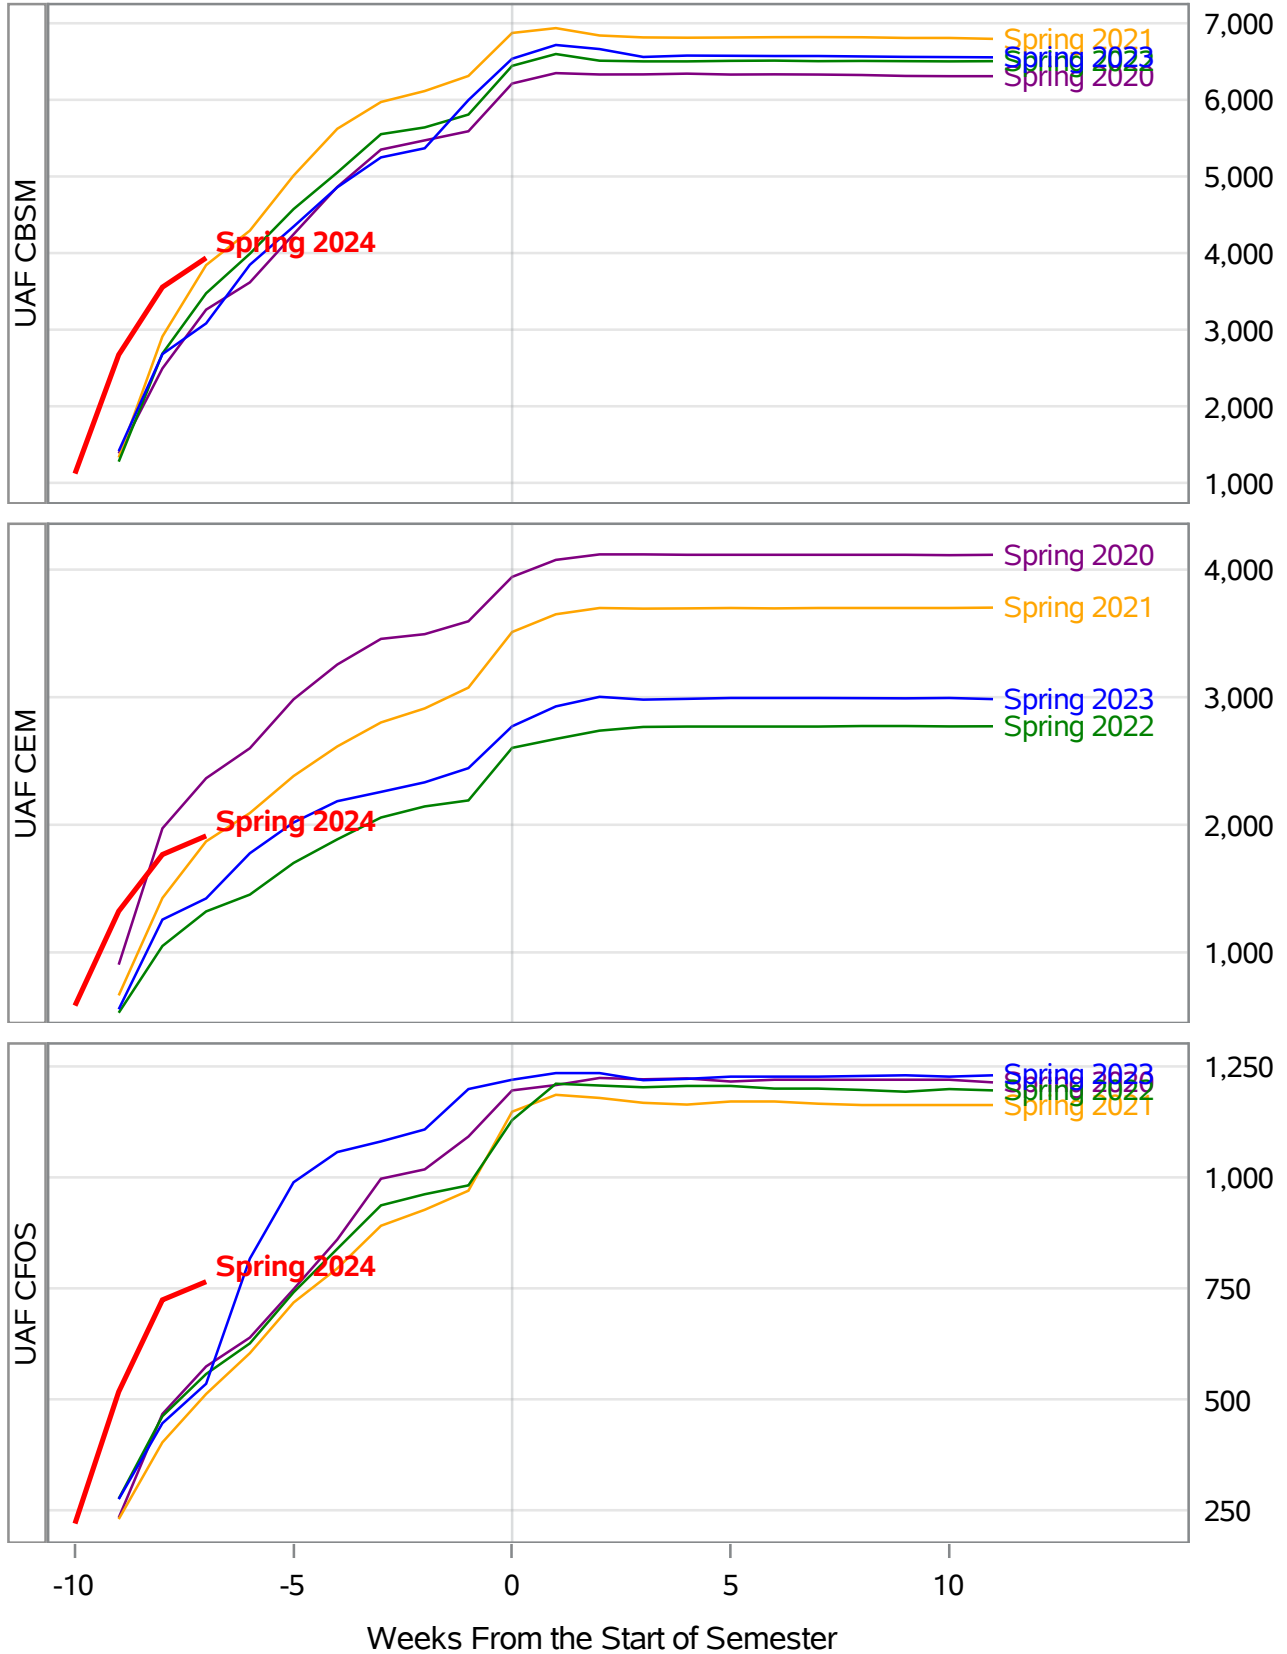

**University of Alaska Fairbanks - Early Semester Report
 Student Credit Hours Generated by Registration Week
 Spring 2020 - Spring 2024**

**University of Alaska Fairbanks - Early Semester Report
 Student Credit Hours Generated by Registration Week
 Spring 2020 - Spring 2024**

Weeks From the Start of Semester

**University of Alaska Fairbanks - Early Semester Report
 Student Credit Hours Generated by Registration Week
 Spring 2020 - Spring 2024**

**University of Alaska Fairbanks - Early Semester Report
 Student Credit Hours Generated by Registration Week
 Spring 2020 - Spring 2024**

**University of Alaska Fairbanks - Early Semester Report
 Student Credit Hours Generated by Registration Week
 Spring 2020 - Spring 2024**

University of Alaska Fairbanks - Early Semester Report
Student Credit Hours Generated by Registration Week
Spring 2020 - Spring 2024