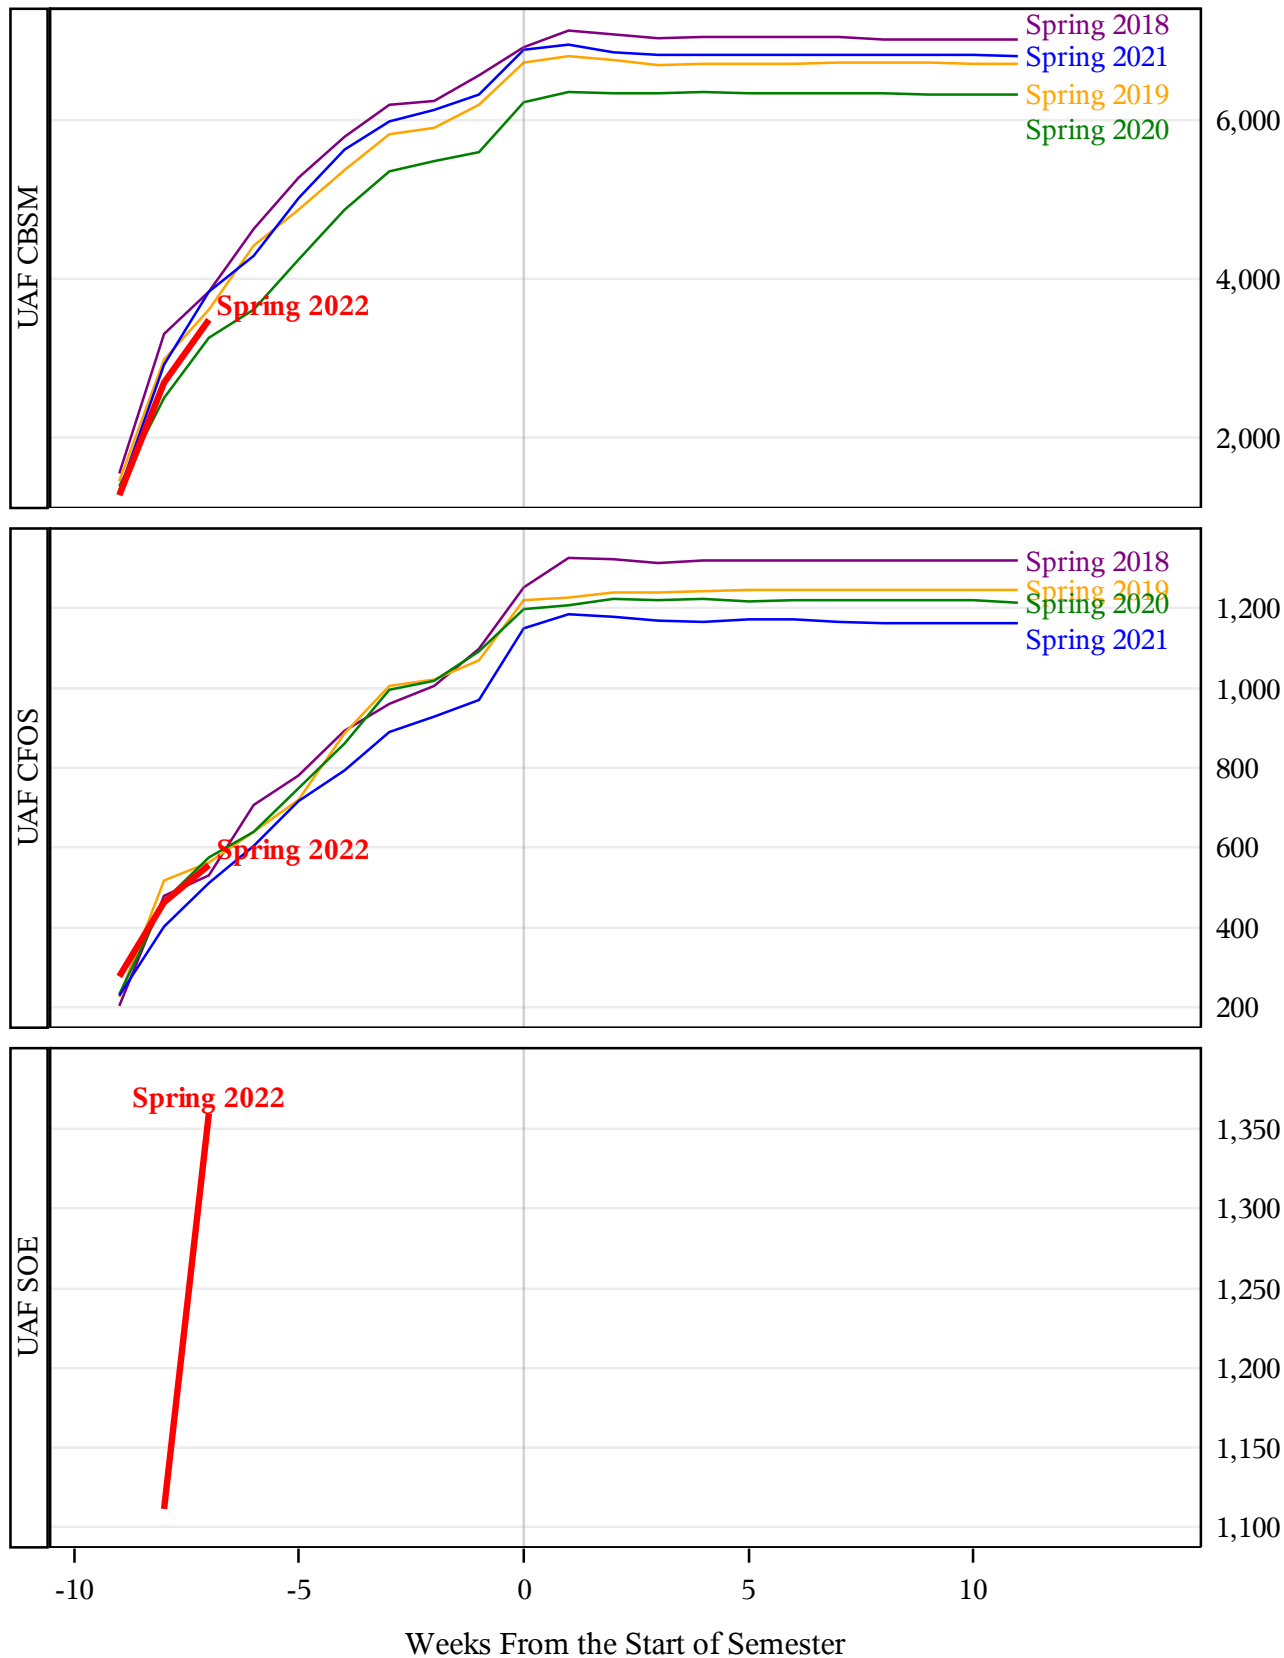

**University of Alaska Fairbanks - Early Semester Report
Student Credit Hours Generated by Registration Week
Spring 2018 - Spring 2022**