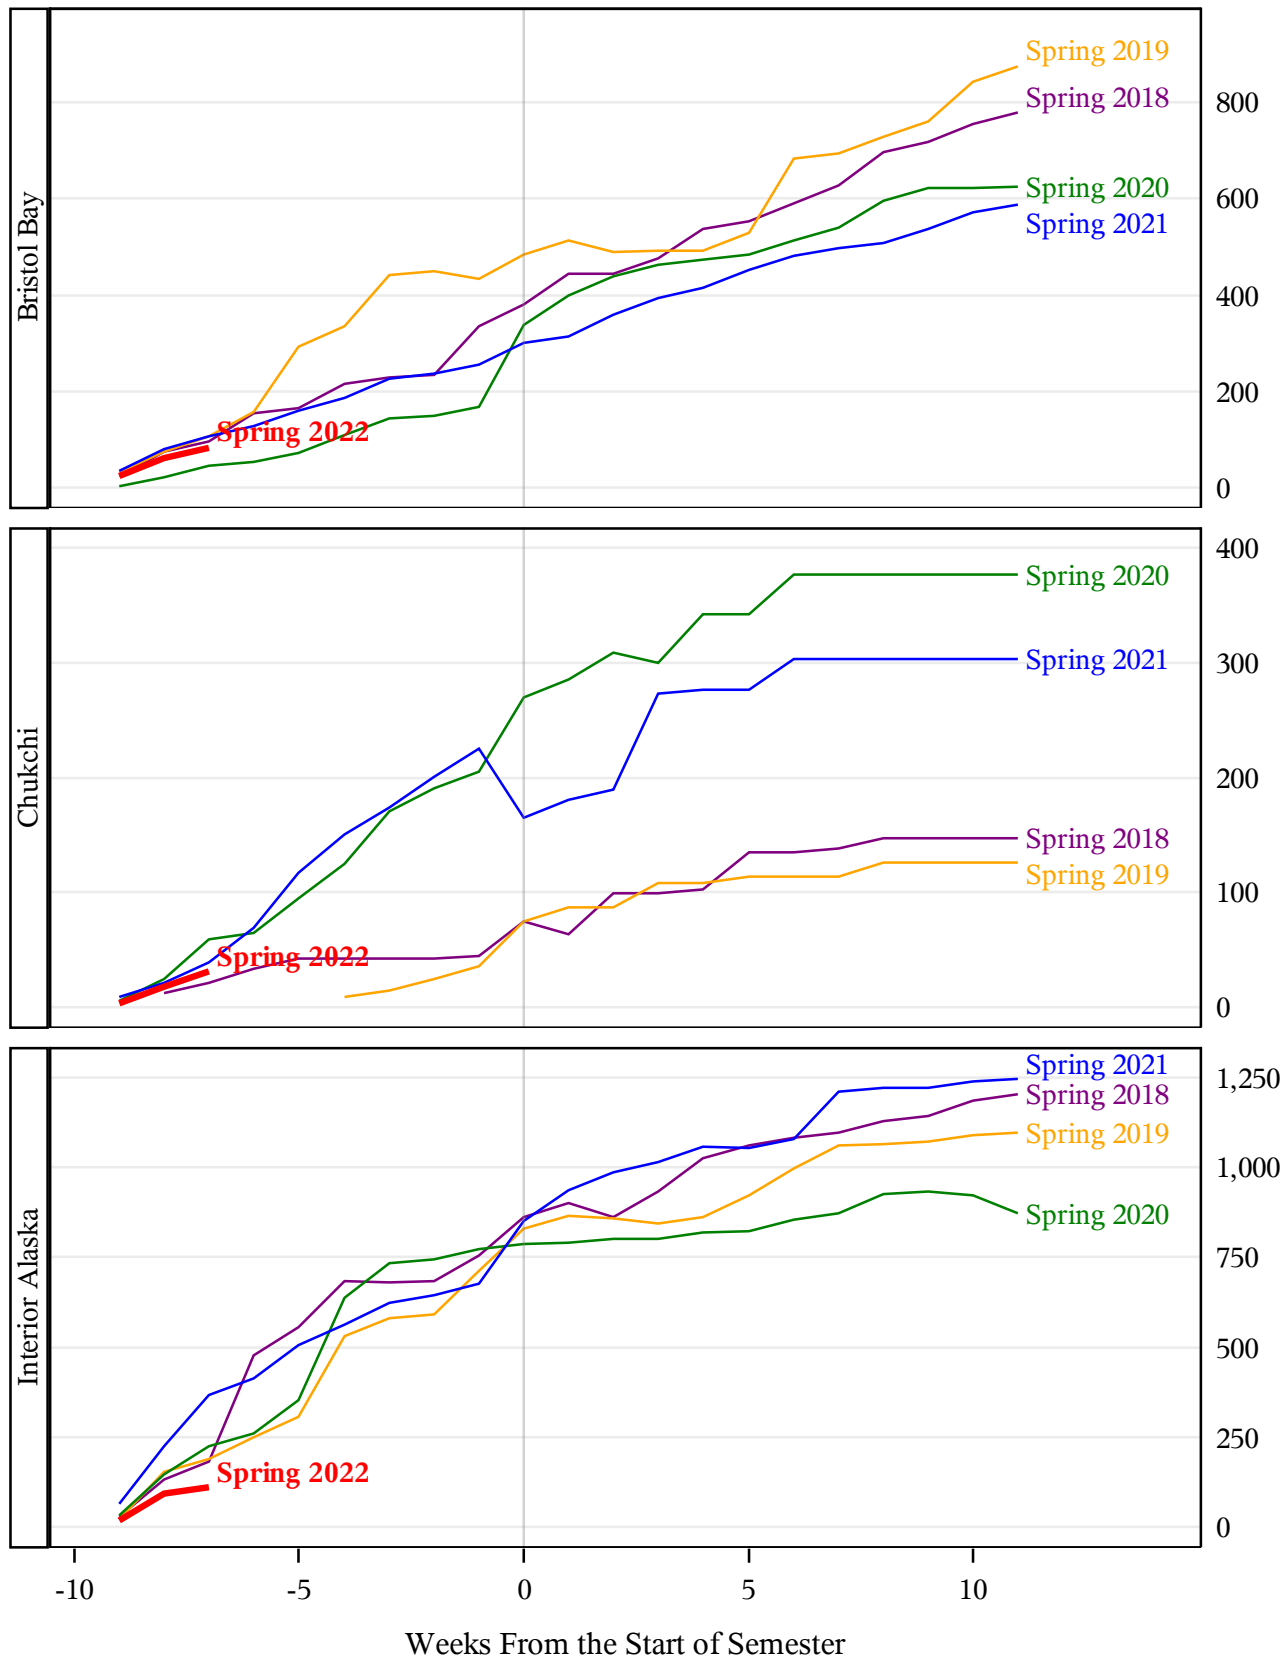

**University of Alaska Fairbanks - Early Semester Report
 Student Credit Hours Generated by Registration Week
 Spring 2018 - Spring 2022**

**University of Alaska Fairbanks - Early Semester Report
 Student Credit Hours Generated by Registration Week
 Spring 2018 - Spring 2022**

**University of Alaska Fairbanks - Early Semester Report
 Student Credit Hours Generated by Registration Week
 Spring 2018 - Spring 2022**

*University of Alaska Fairbanks - Early Semester Report
Student Credit Hours Generated by Registration Week
Spring 2018 - Spring 2022*