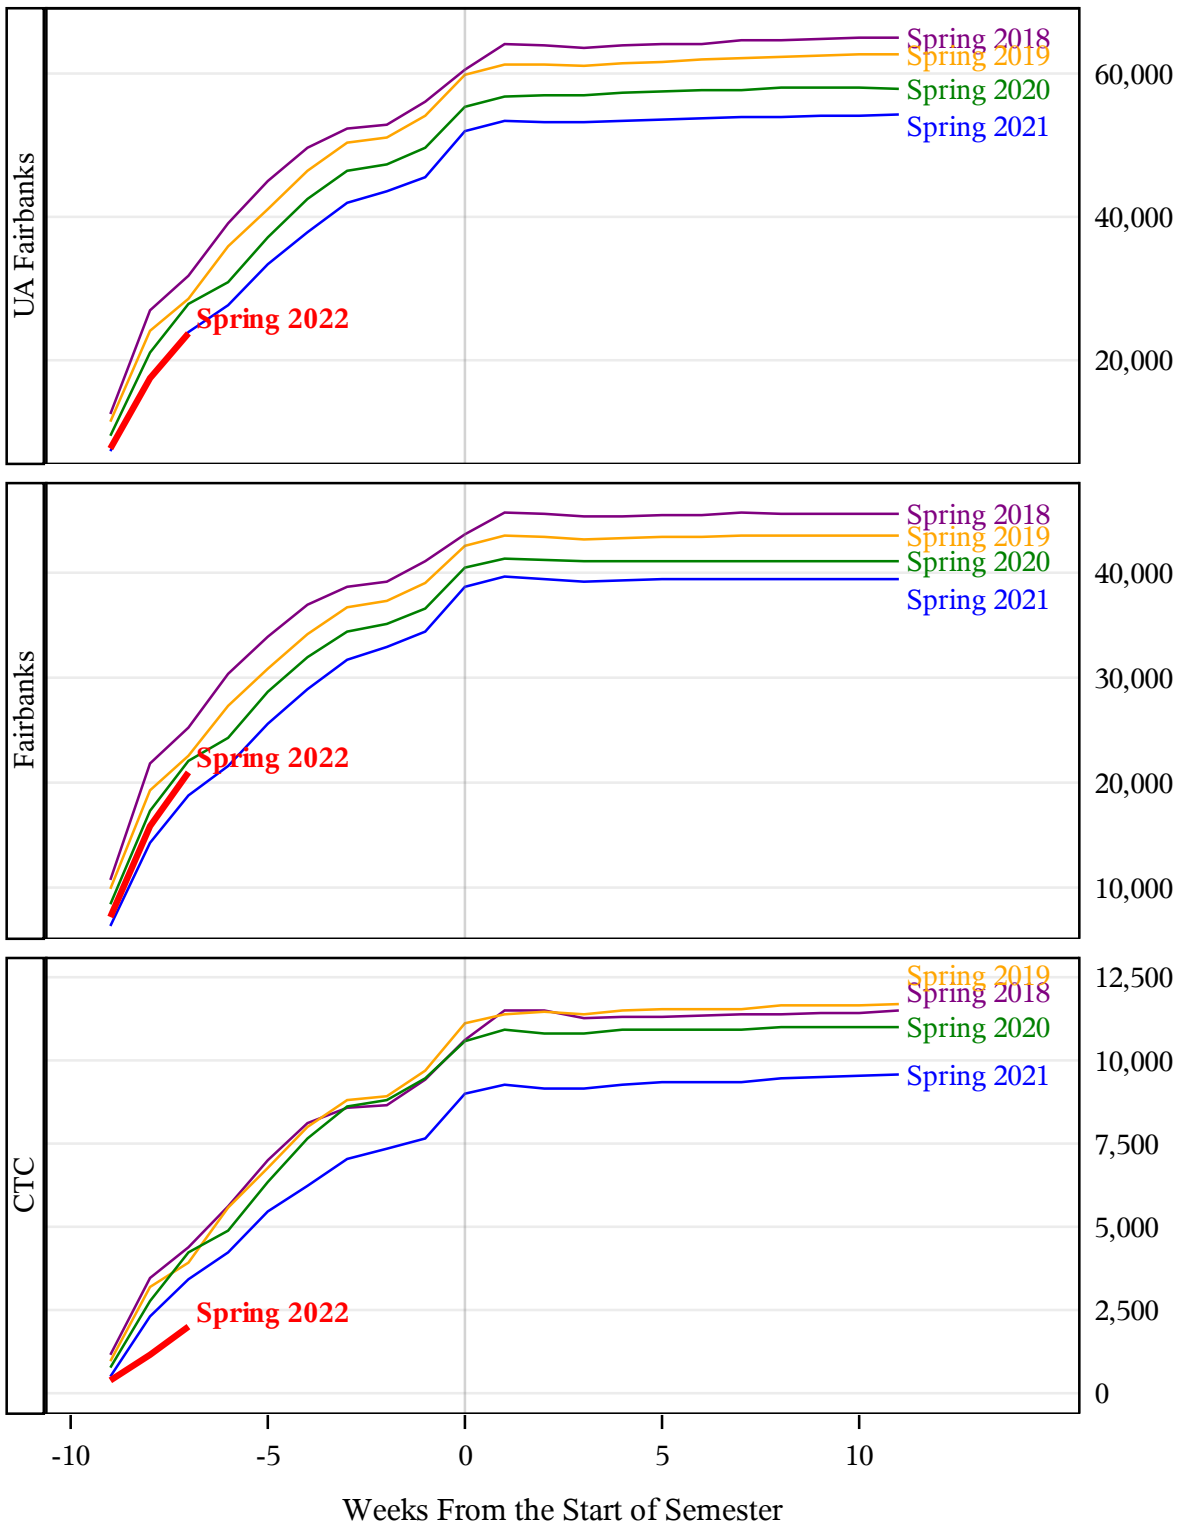

**University of Alaska Fairbanks - Early Semester Report
 Student Credit Hours Generated by Registration Week
 Spring 2018 - Spring 2022**

**University of Alaska Fairbanks - Early Semester Report
 Student Credit Hours Generated by Registration Week
 Spring 2018 - Spring 2022**