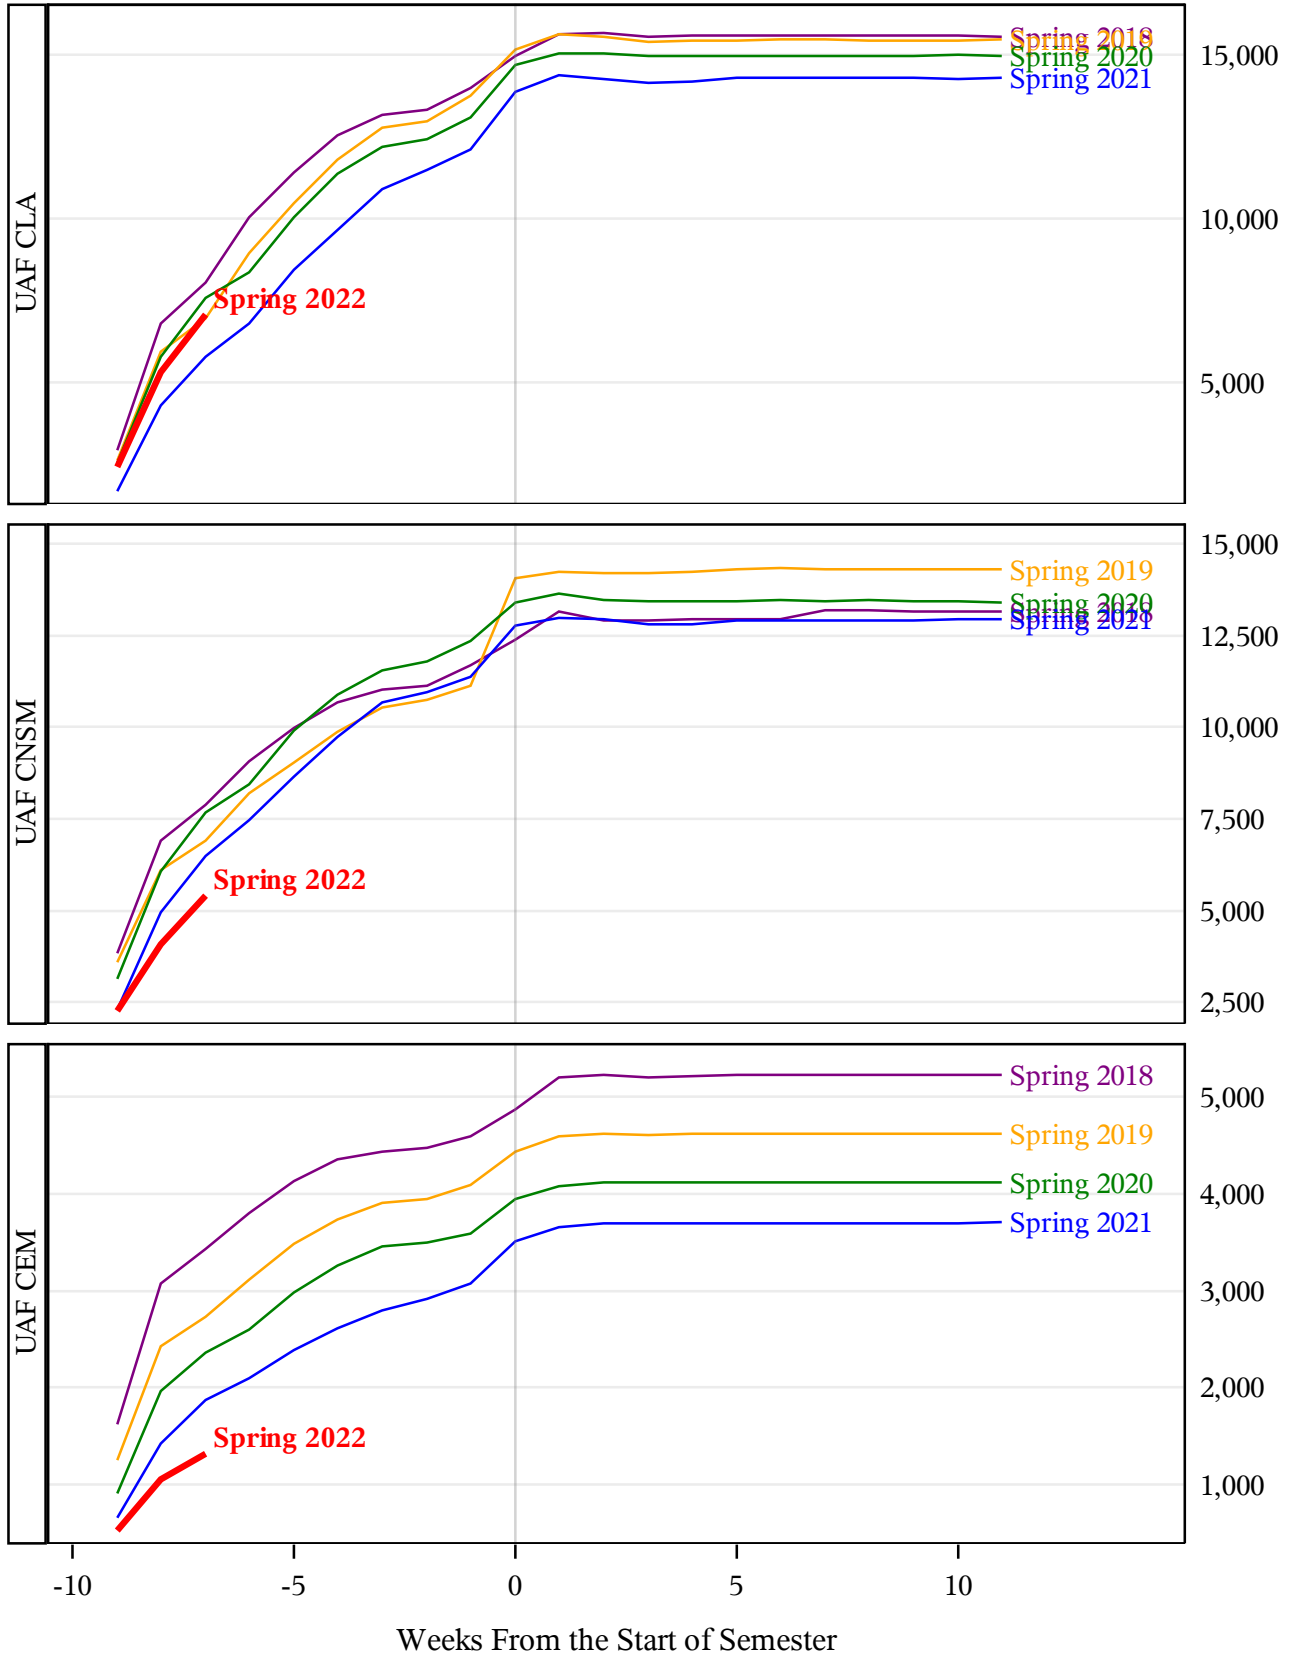

**University of Alaska Fairbanks - Early Semester Report
 Student Credit Hours Generated by Registration Week
 Spring 2018 - Spring 2022**

**University of Alaska Fairbanks - Early Semester Report
 Student Credit Hours Generated by Registration Week
 Spring 2018 - Spring 2022**