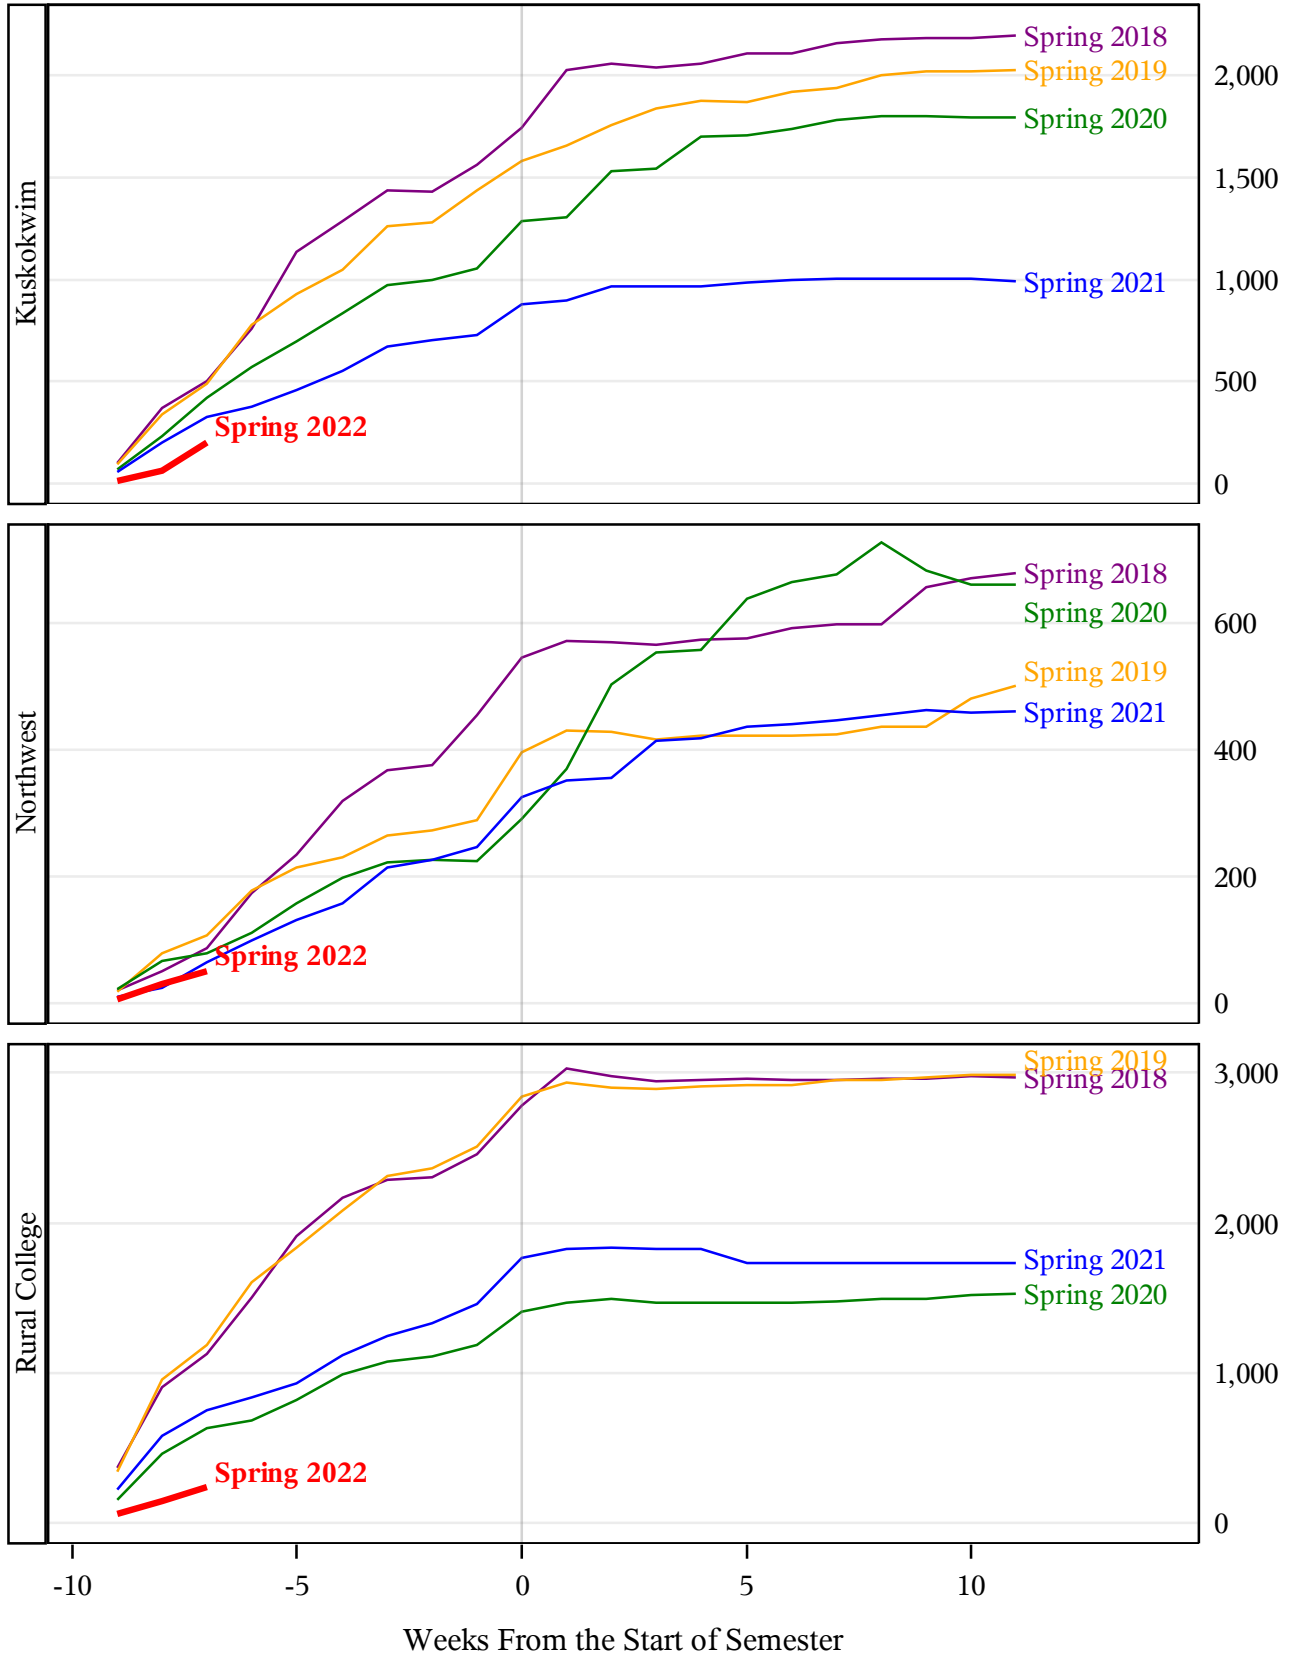

**University of Alaska Fairbanks - Early Semester Report
 Student Credit Hours Generated by Registration Week
 Spring 2018 - Spring 2022**

**University of Alaska Fairbanks - Early Semester Report
 Student Credit Hours Generated by Registration Week
 Spring 2018 - Spring 2022**