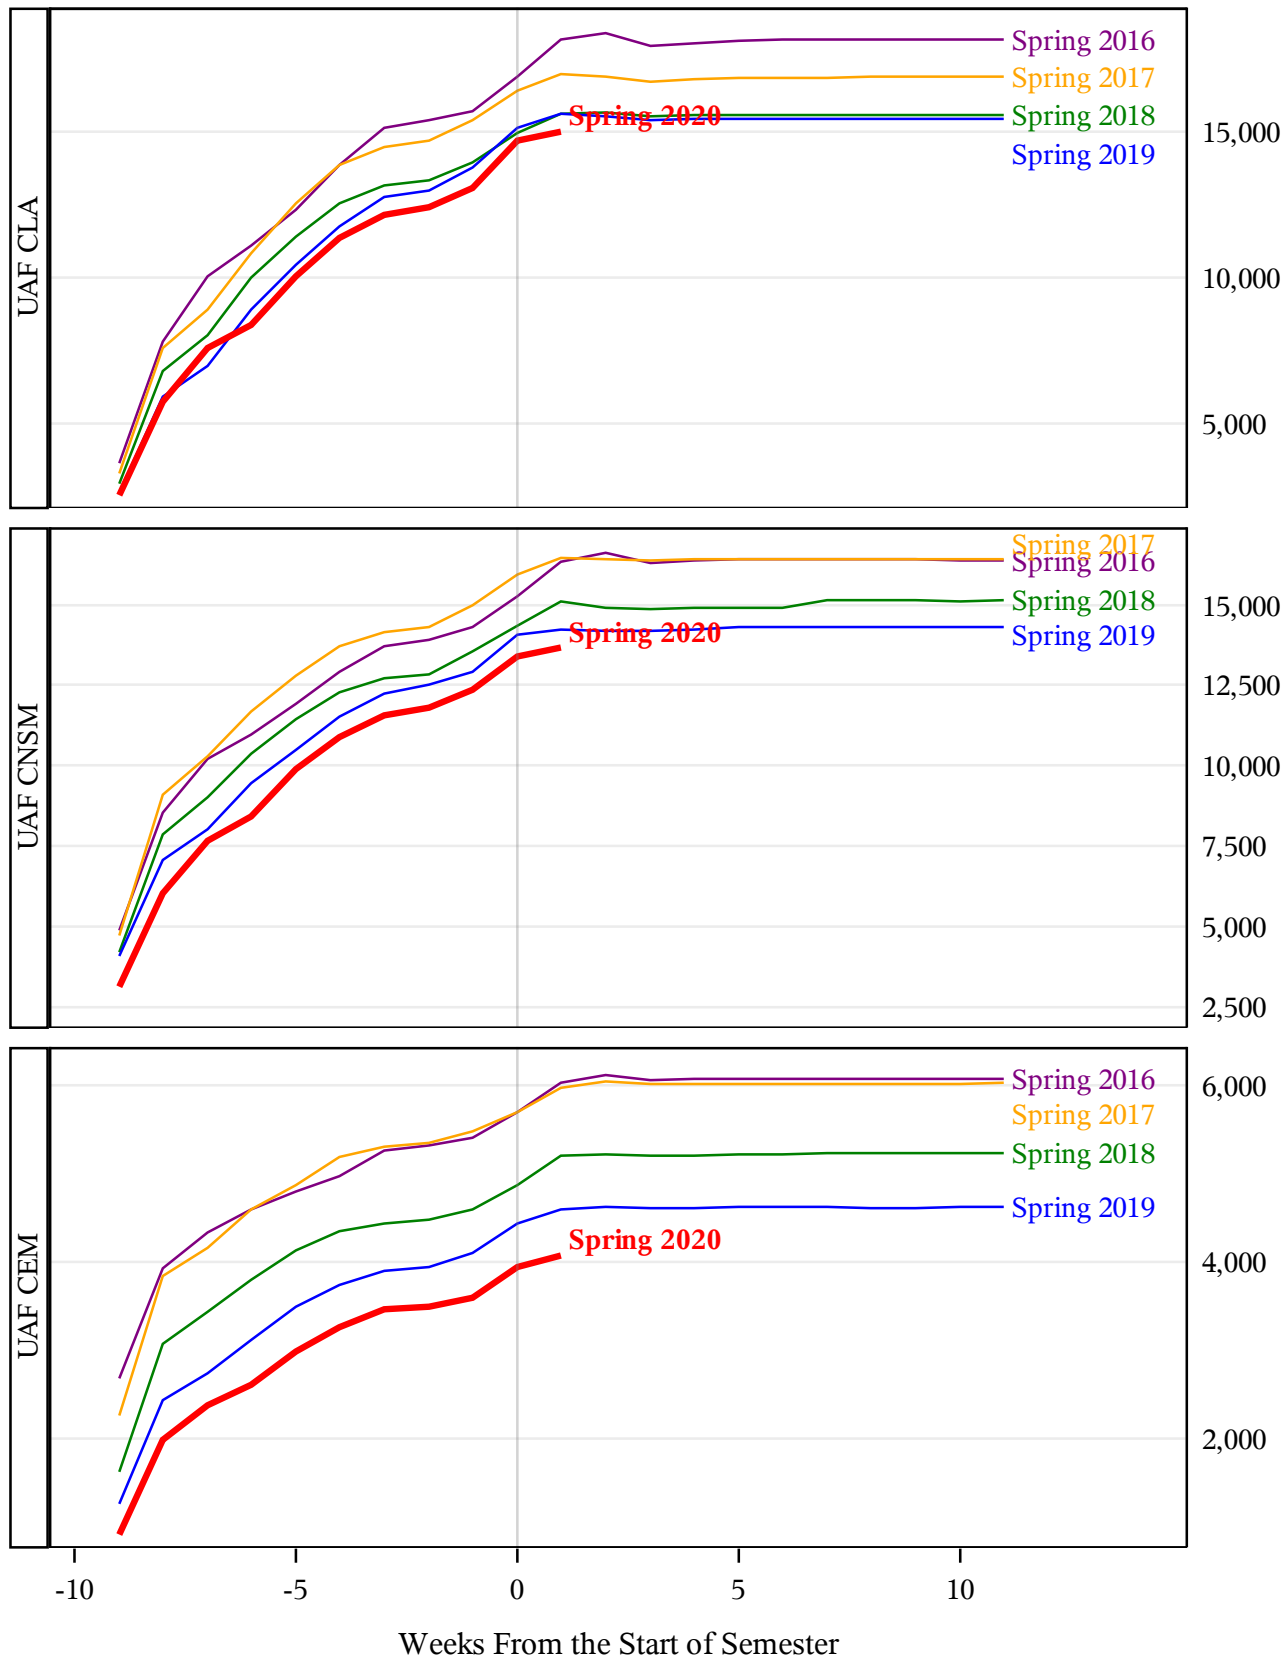

**University of Alaska Fairbanks - Early Semester Report  
 Student Credit Hours Generated by Registration Week  
 Spring 2016 - Spring 2020**

**University of Alaska Fairbanks - Early Semester Report  
 Student Credit Hours Generated by Registration Week  
 Spring 2016 - Spring 2020**

**University of Alaska Fairbanks - Early Semester Report  
 Student Credit Hours Generated by Registration Week  
 Spring 2016 - Spring 2020**

*University of Alaska Fairbanks - Early Semester Report  
 Student Credit Hours Generated by Registration Week  
 Spring 2016 - Spring 2020*