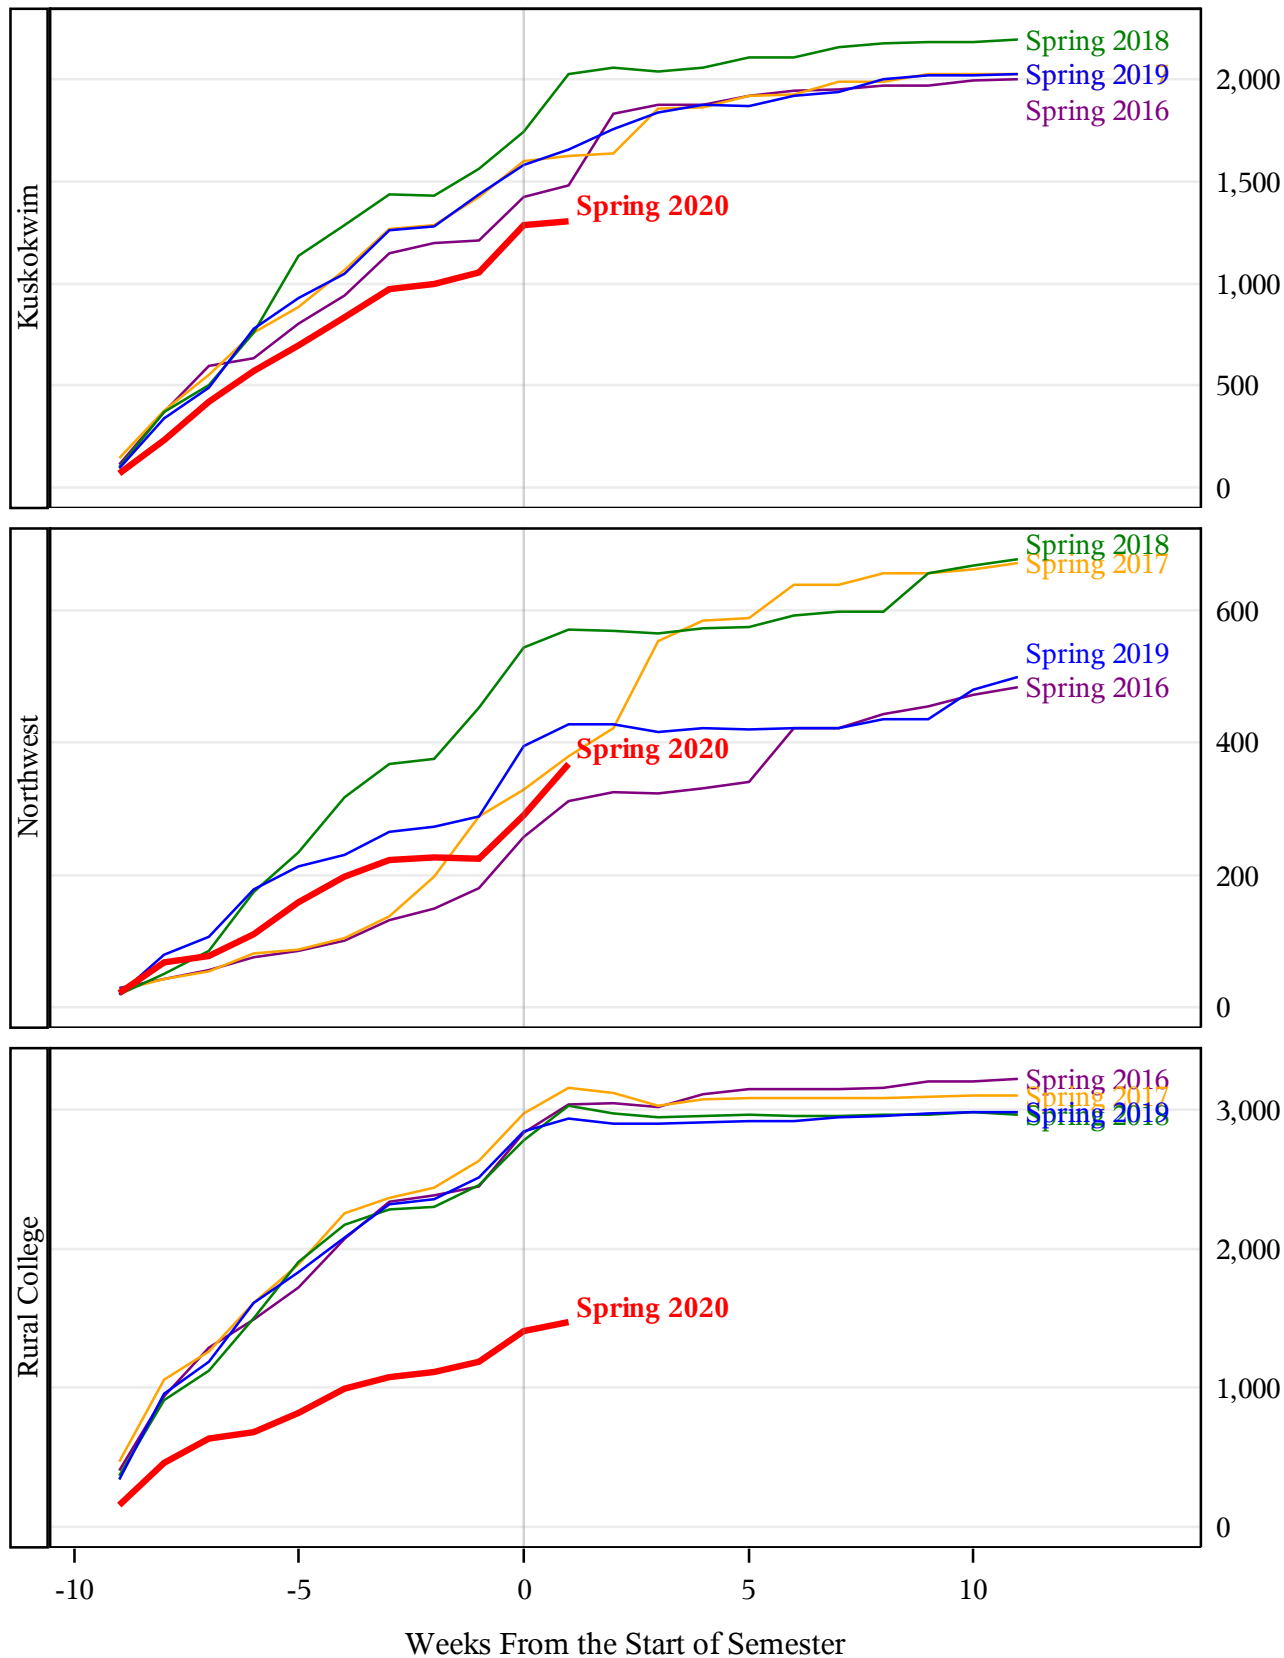

**University of Alaska Fairbanks - Early Semester Report  
 Student Credit Hours Generated by Registration Week  
 Spring 2016 - Spring 2020**

**University of Alaska Fairbanks - Early Semester Report  
 Student Credit Hours Generated by Registration Week  
 Spring 2016 - Spring 2020**

**University of Alaska Fairbanks - Early Semester Report  
 Student Credit Hours Generated by Registration Week  
 Spring 2016 - Spring 2020**

*University of Alaska Fairbanks - Early Semester Report  
 Student Credit Hours Generated by Registration Week  
 Spring 2016 - Spring 2020*