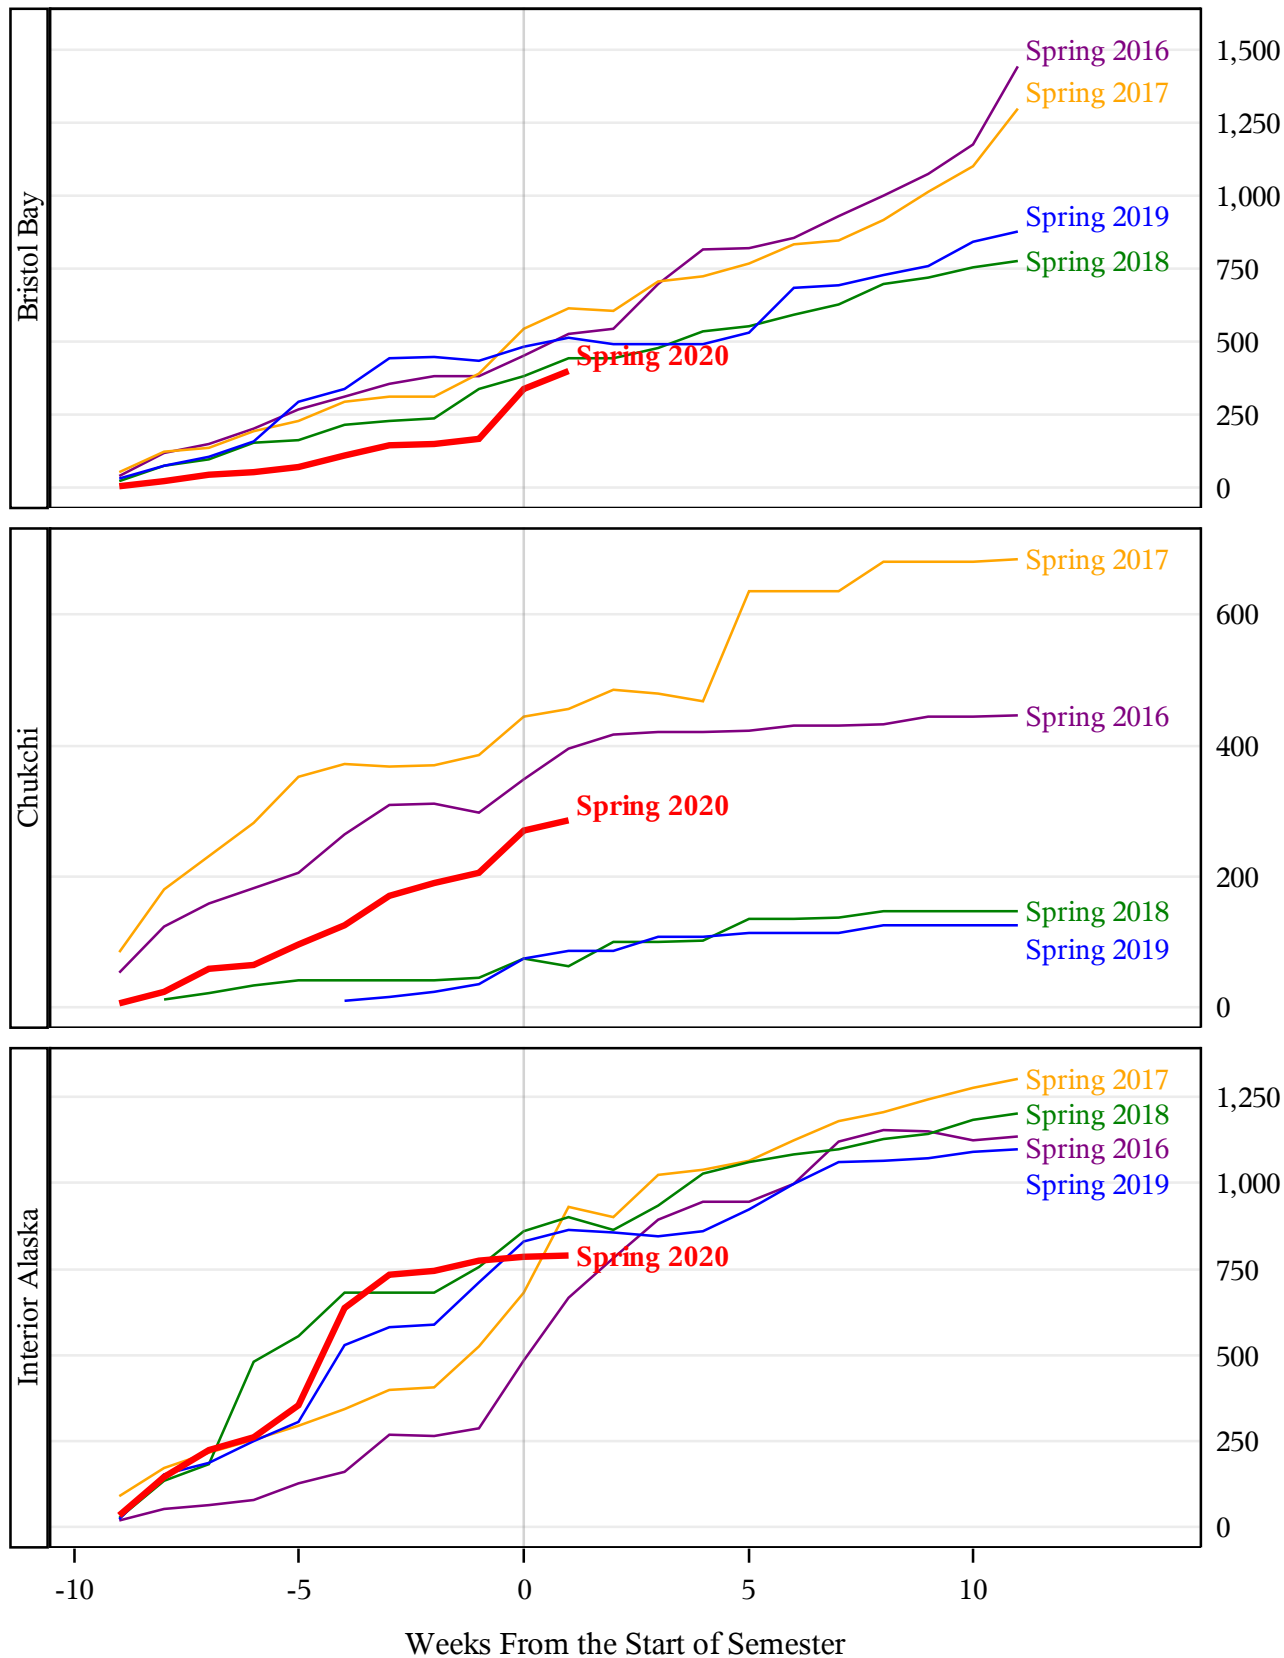

**University of Alaska Fairbanks - Early Semester Report  
 Student Credit Hours Generated by Registration Week  
 Spring 2016 - Spring 2020**

**University of Alaska Fairbanks - Early Semester Report  
 Student Credit Hours Generated by Registration Week  
 Spring 2016 - Spring 2020**

**University of Alaska Fairbanks - Early Semester Report  
 Student Credit Hours Generated by Registration Week  
 Spring 2016 - Spring 2020**

*University of Alaska Fairbanks - Early Semester Report  
 Student Credit Hours Generated by Registration Week  
 Spring 2016 - Spring 2020*