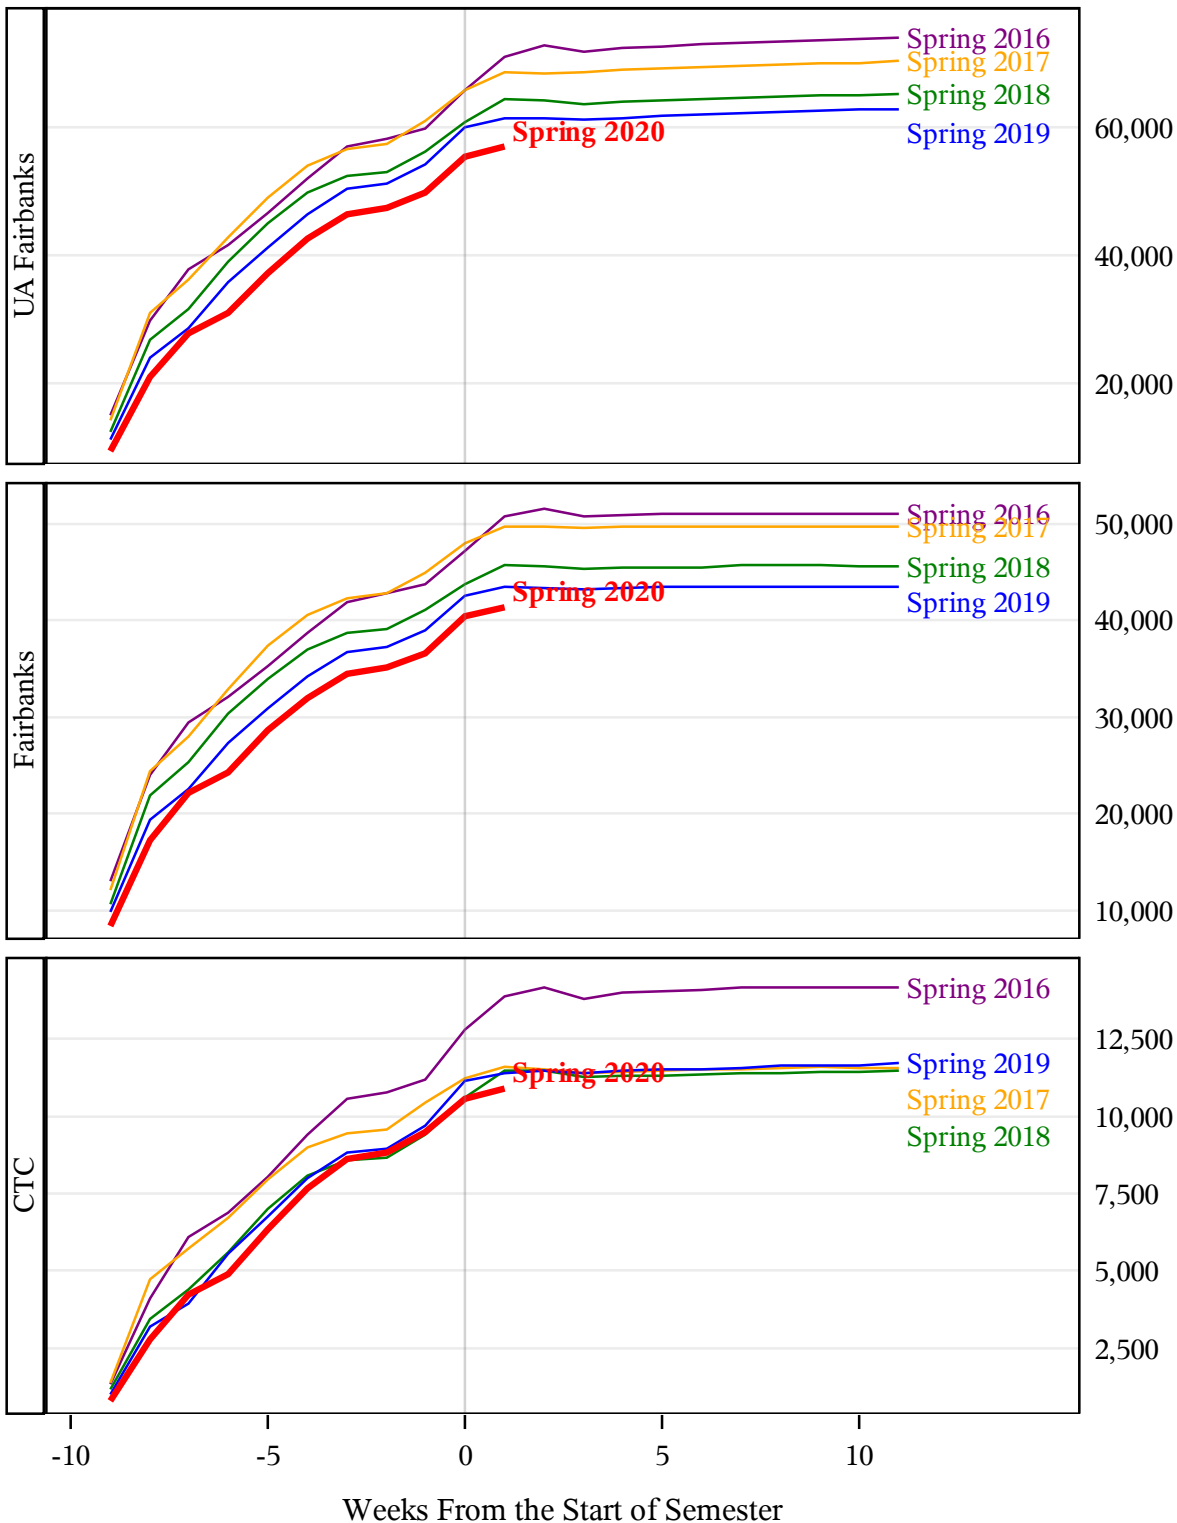

**University of Alaska Fairbanks - Early Semester Report  
 Student Credit Hours Generated by Registration Week  
 Spring 2016 - Spring 2020**

**University of Alaska Fairbanks - Early Semester Report  
 Student Credit Hours Generated by Registration Week  
 Spring 2016 - Spring 2020**

**University of Alaska Fairbanks - Early Semester Report  
 Student Credit Hours Generated by Registration Week  
 Spring 2016 - Spring 2020**

*University of Alaska Fairbanks - Early Semester Report  
 Student Credit Hours Generated by Registration Week  
 Spring 2016 - Spring 2020*