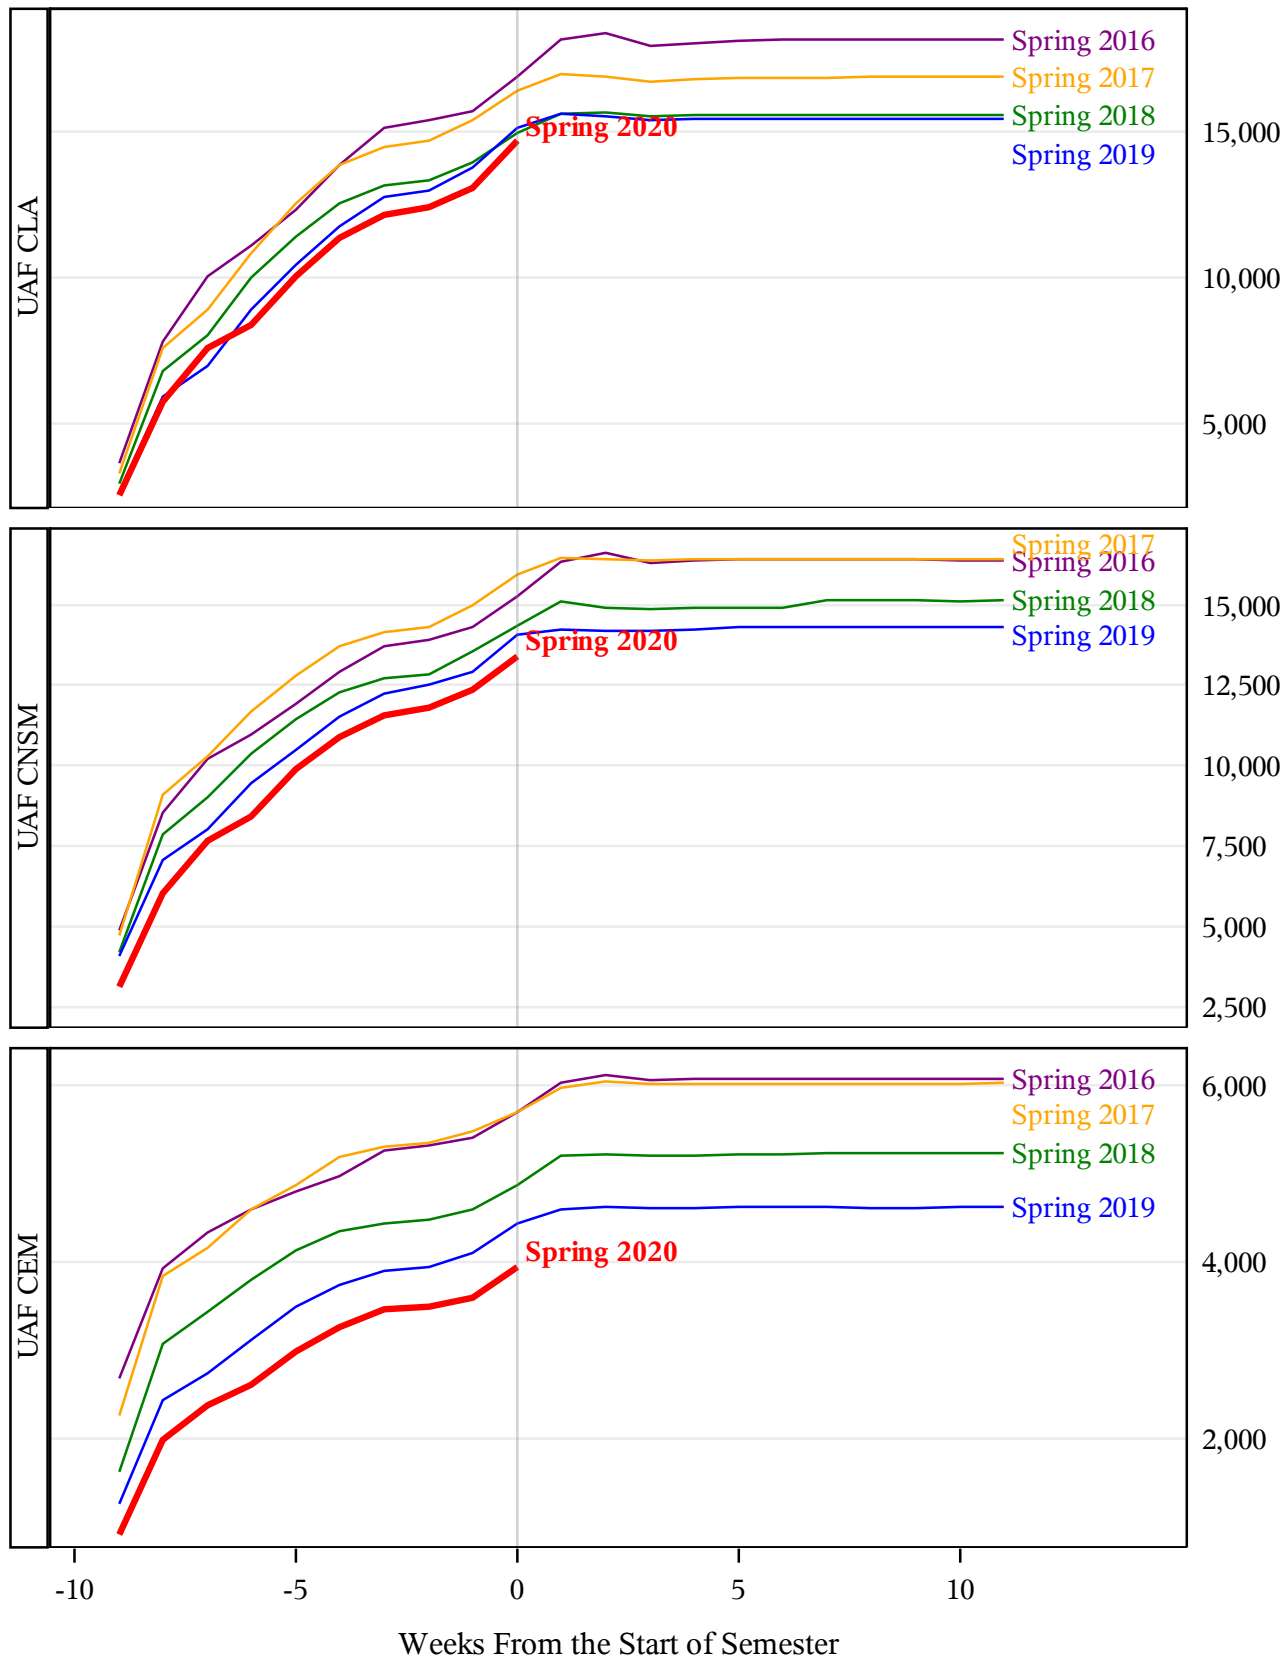

**University of Alaska Fairbanks - Early Semester Report  
 Student Credit Hours Generated by Registration Week  
 Spring 2016 - Spring 2020**

**University of Alaska Fairbanks - Early Semester Report  
 Student Credit Hours Generated by Registration Week  
 Spring 2016 - Spring 2020**