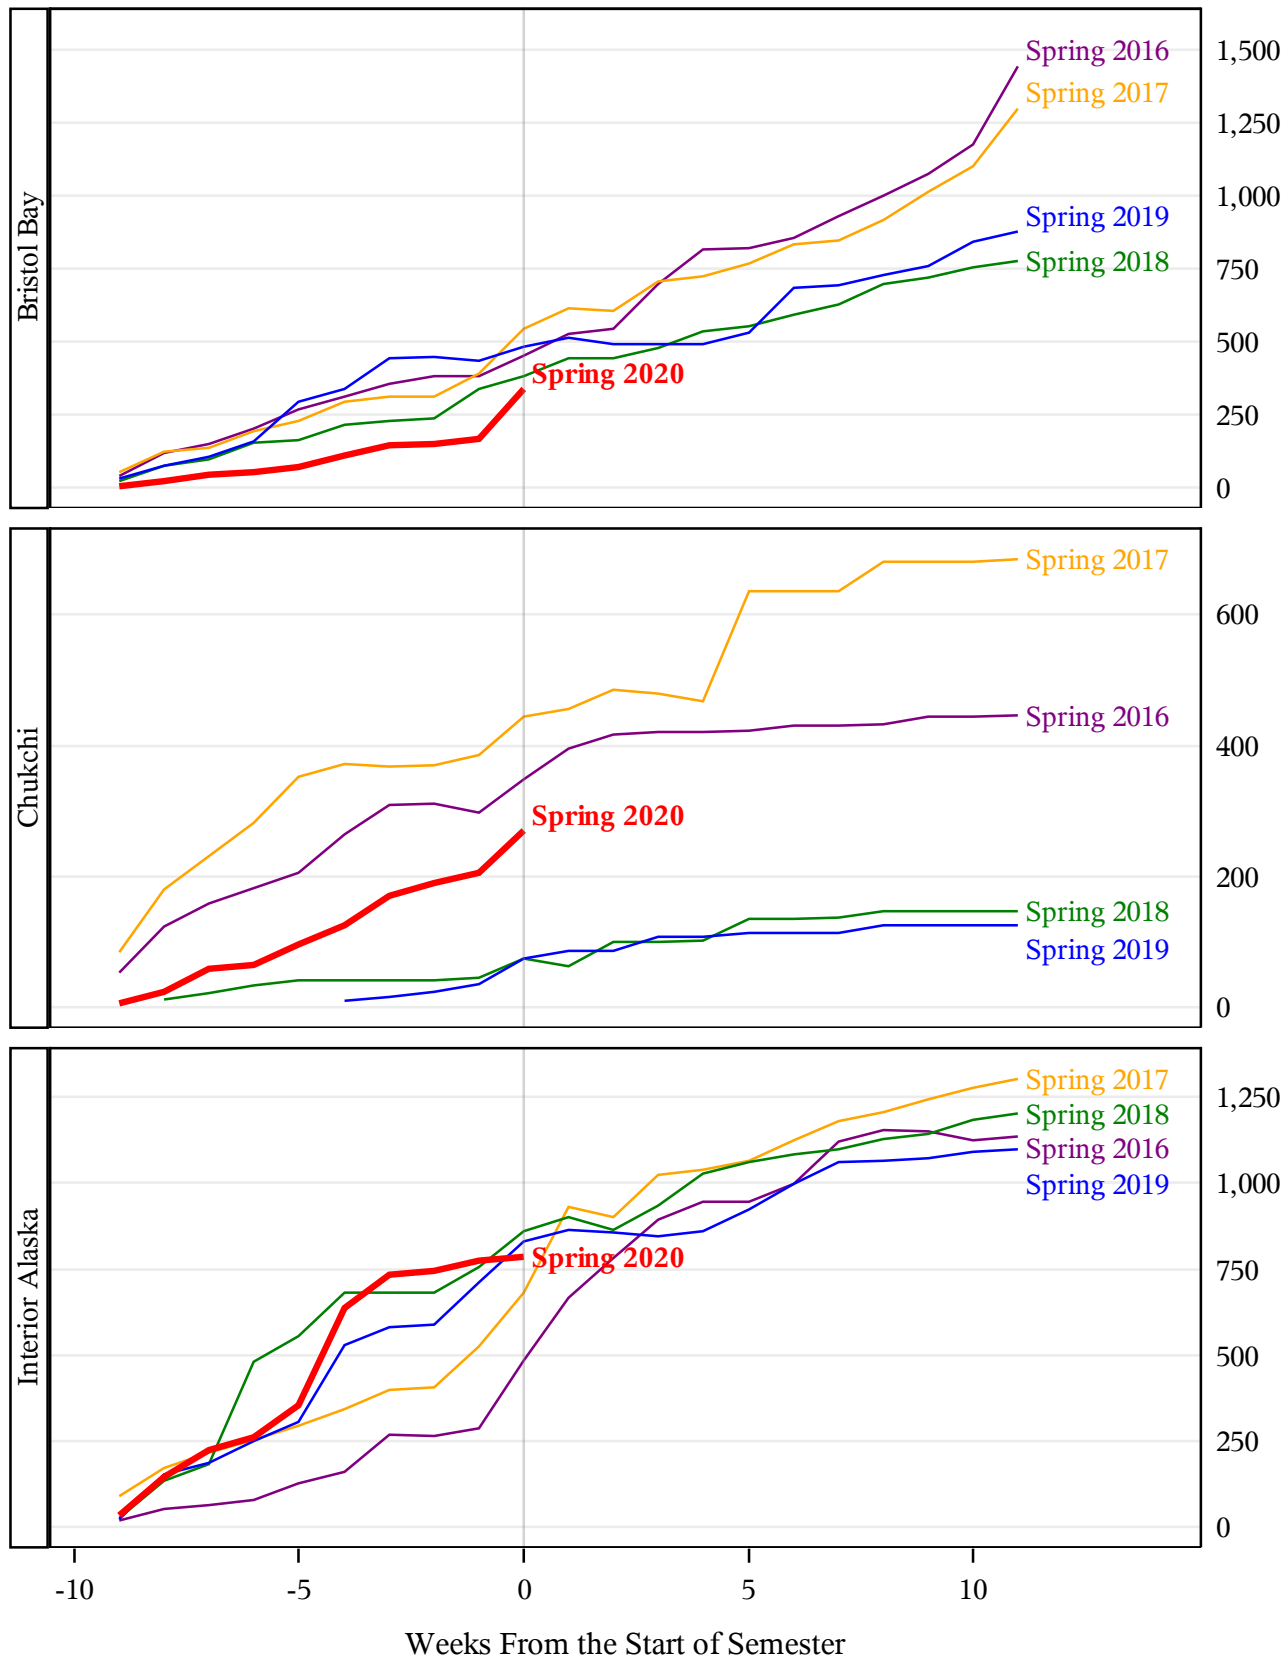

**University of Alaska Fairbanks - Early Semester Report  
 Student Credit Hours Generated by Registration Week  
 Spring 2016 - Spring 2020**

**University of Alaska Fairbanks - Early Semester Report  
 Student Credit Hours Generated by Registration Week  
 Spring 2016 - Spring 2020**