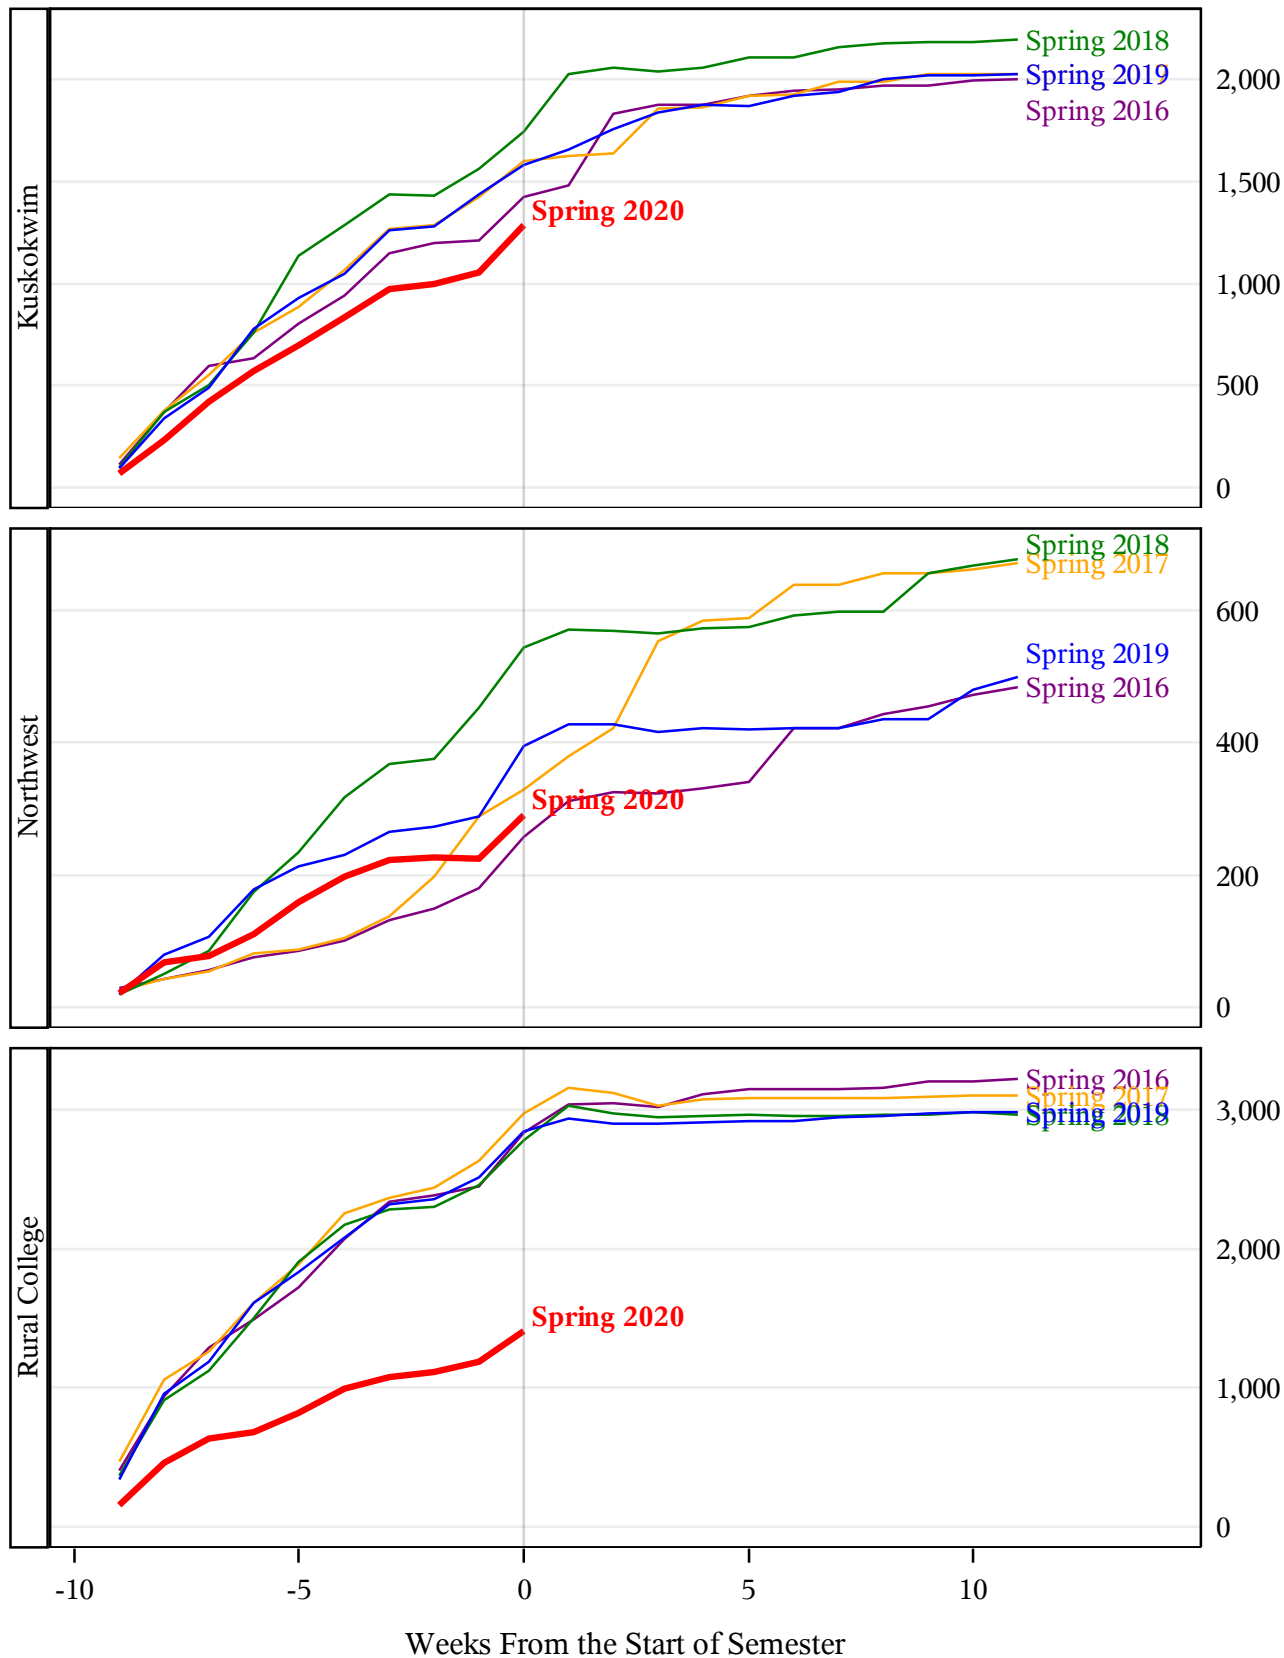

**University of Alaska Fairbanks - Early Semester Report  
 Student Credit Hours Generated by Registration Week  
 Spring 2016 - Spring 2020**

**University of Alaska Fairbanks - Early Semester Report  
 Student Credit Hours Generated by Registration Week  
 Spring 2016 - Spring 2020**