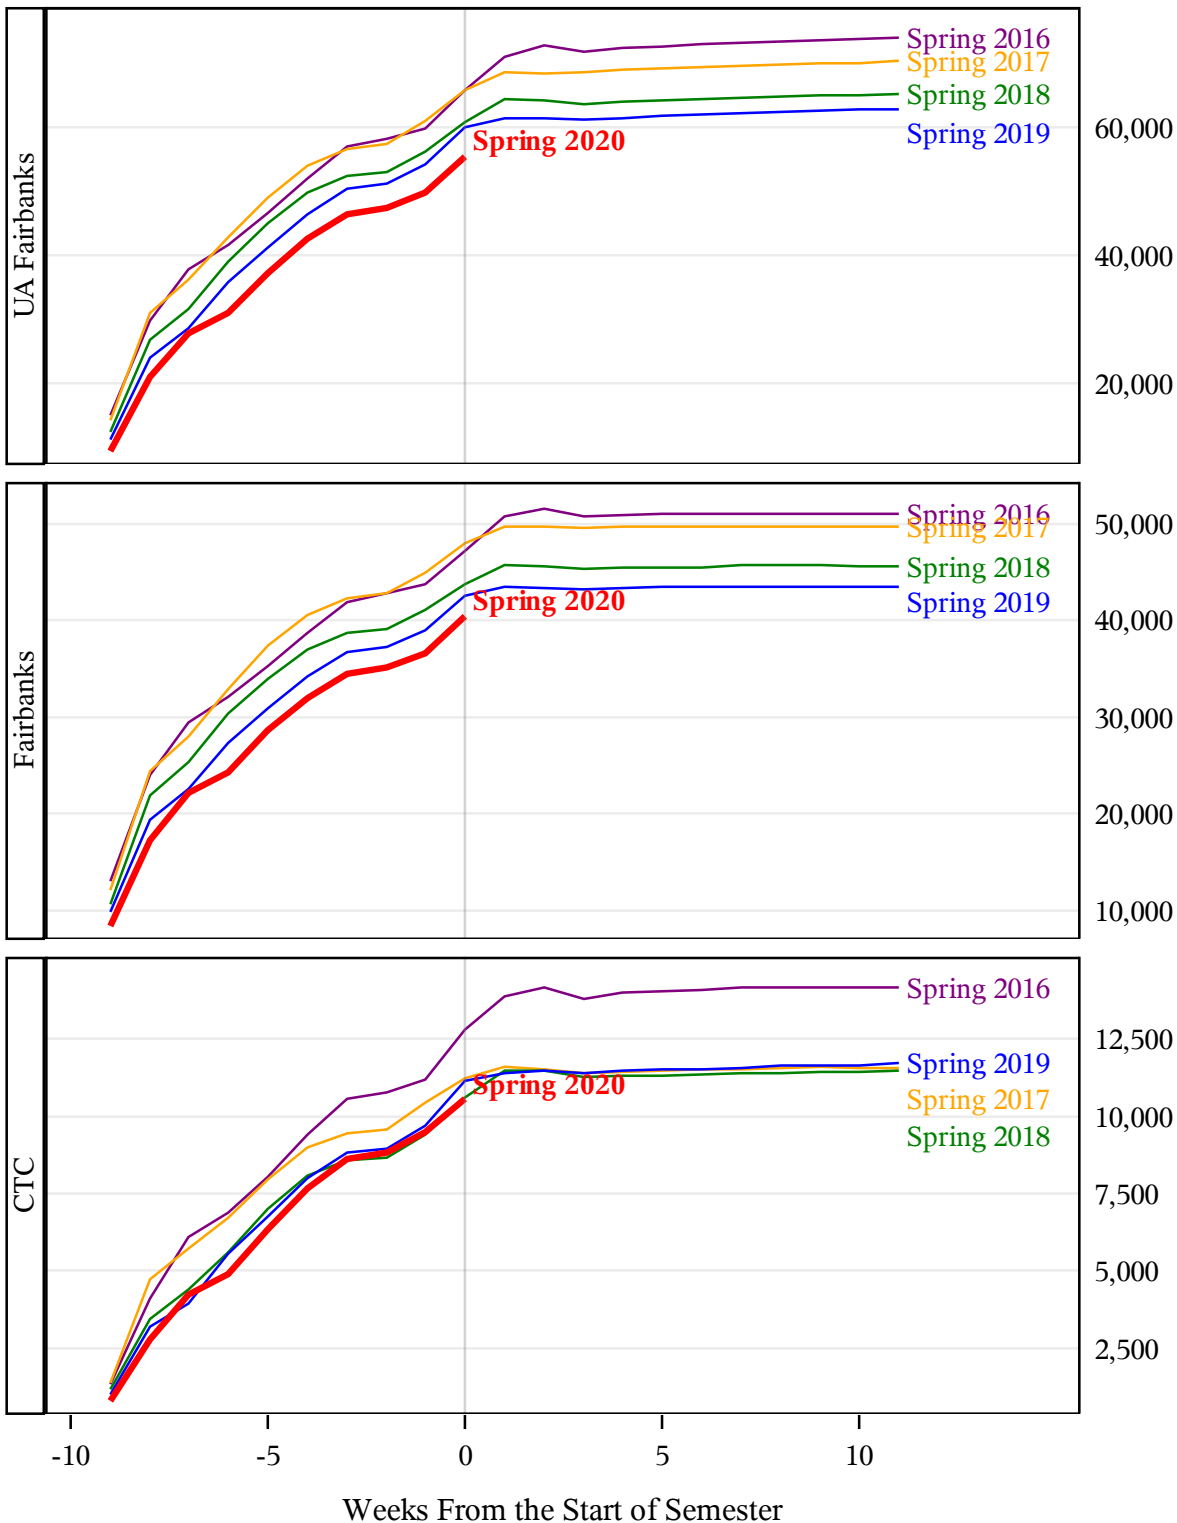

**University of Alaska Fairbanks - Early Semester Report  
 Student Credit Hours Generated by Registration Week  
 Spring 2016 - Spring 2020**

**University of Alaska Fairbanks - Early Semester Report  
 Student Credit Hours Generated by Registration Week  
 Spring 2016 - Spring 2020**

**University of Alaska Fairbanks - Early Semester Report  
 Student Credit Hours Generated by Registration Week  
 Spring 2016 - Spring 2020**