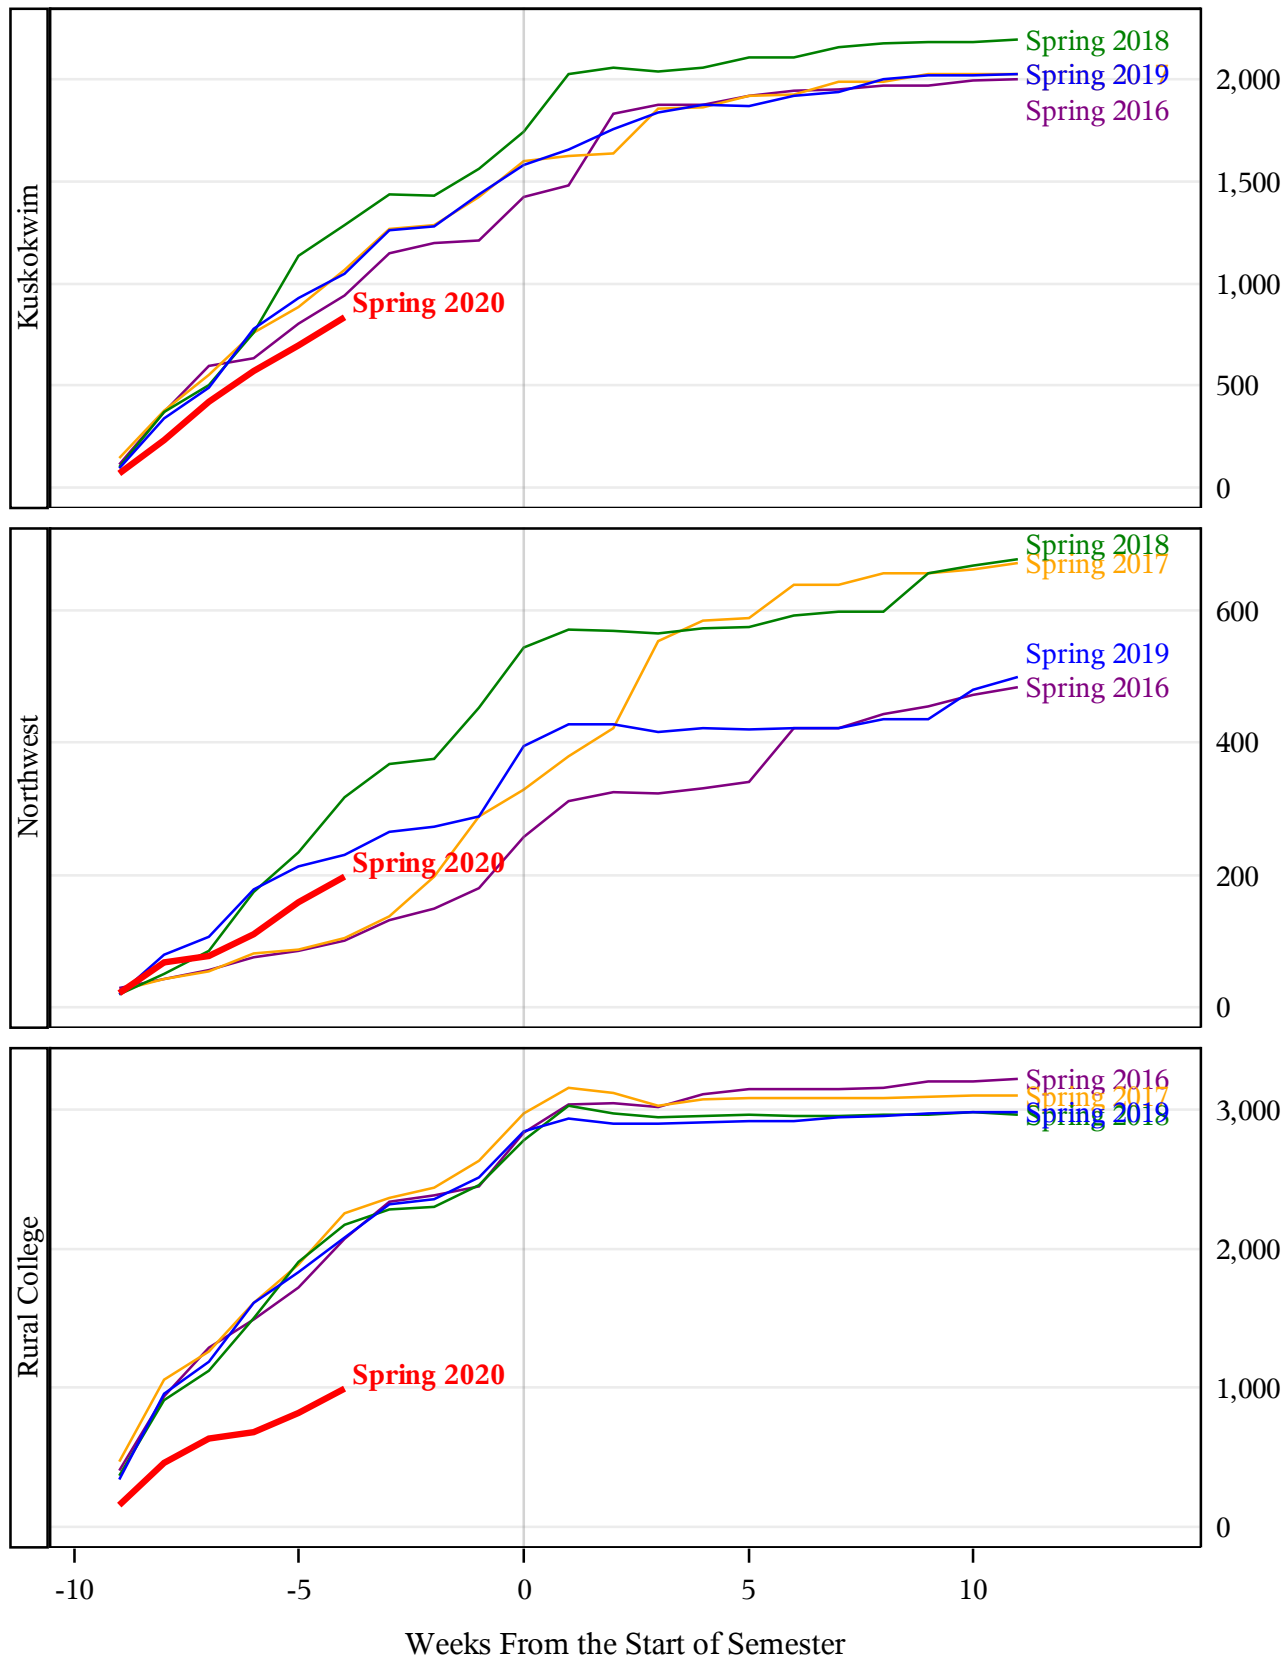

**University of Alaska Fairbanks - Early Semester Report  
 Student Credit Hours Generated by Registration Week  
 Spring 2016 - Spring 2020**

**University of Alaska Fairbanks - Early Semester Report  
 Student Credit Hours Generated by Registration Week  
 Spring 2016 - Spring 2020**

**University of Alaska Fairbanks - Early Semester Report  
 Student Credit Hours Generated by Registration Week  
 Spring 2016 - Spring 2020**