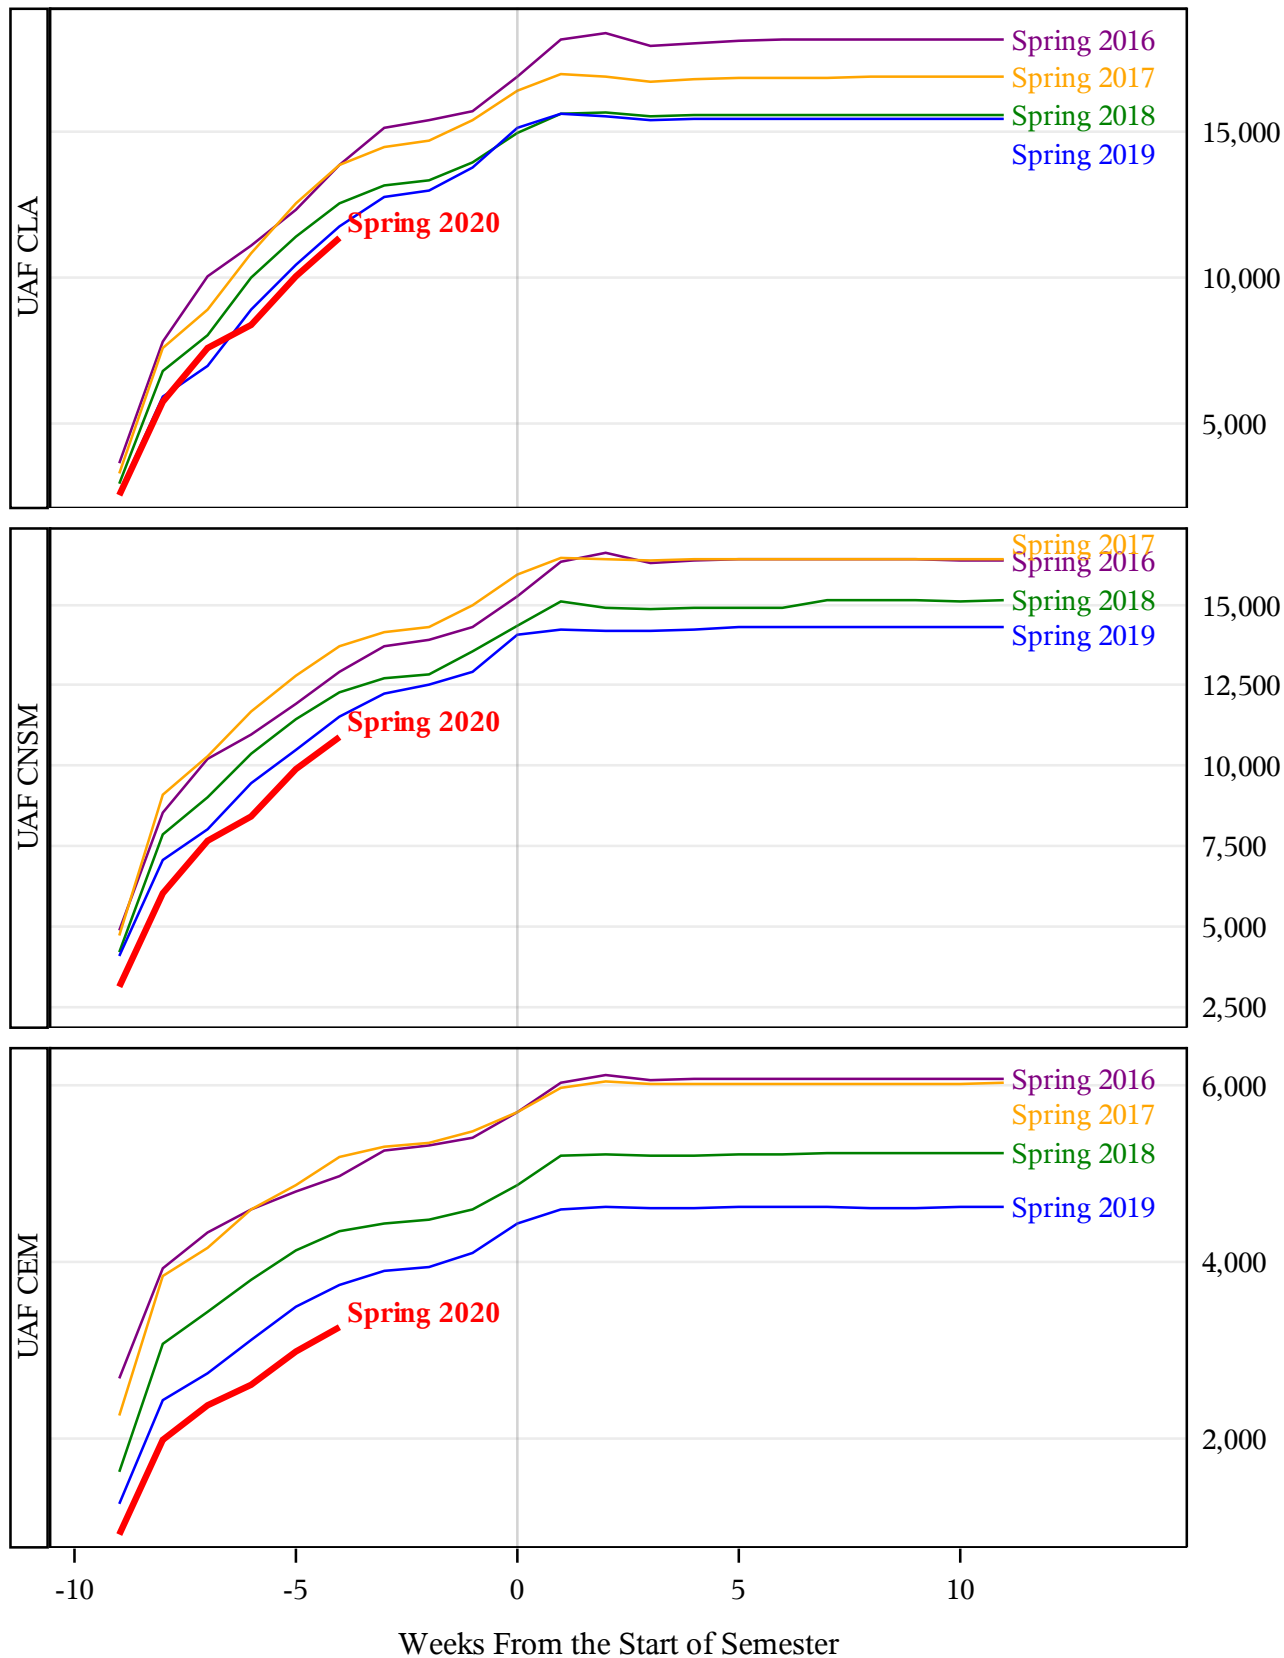

**University of Alaska Fairbanks - Early Semester Report  
 Student Credit Hours Generated by Registration Week  
 Spring 2016 - Spring 2020**

**University of Alaska Fairbanks - Early Semester Report  
 Student Credit Hours Generated by Registration Week  
 Spring 2016 - Spring 2020**