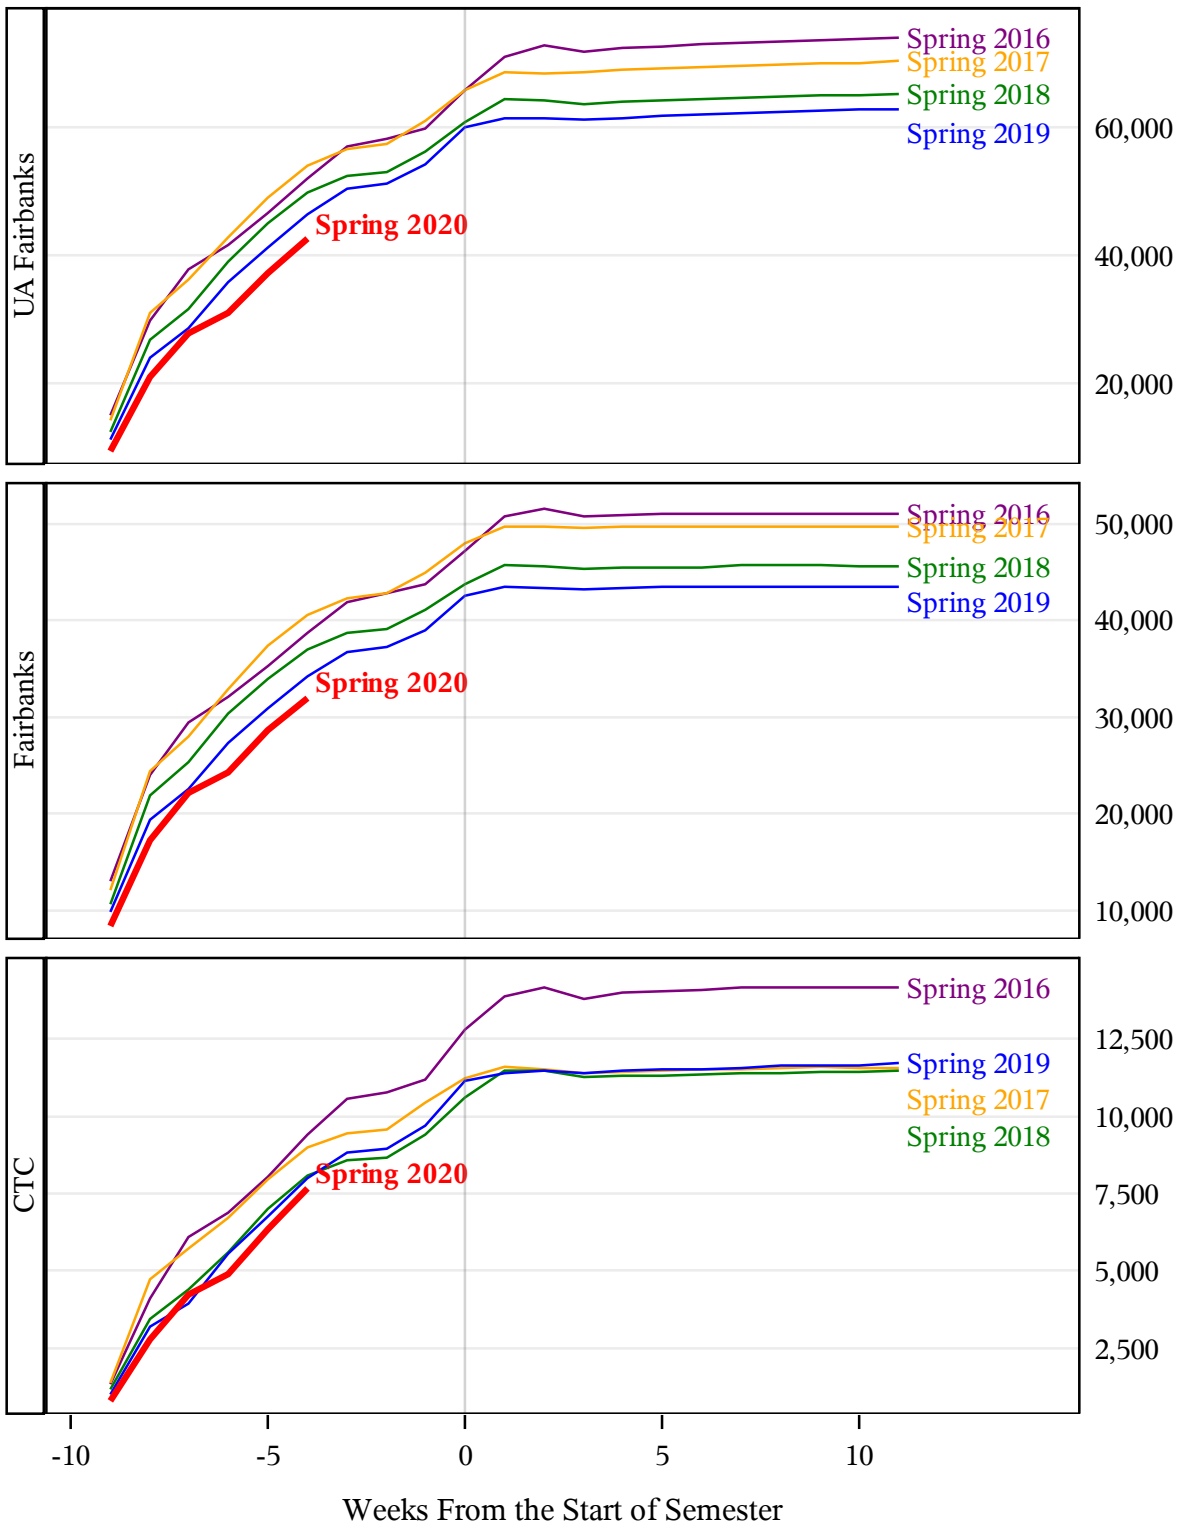

**University of Alaska Fairbanks - Early Semester Report  
 Student Credit Hours Generated by Registration Week  
 Spring 2016 - Spring 2020**

**University of Alaska Fairbanks - Early Semester Report  
 Student Credit Hours Generated by Registration Week  
 Spring 2016 - Spring 2020**