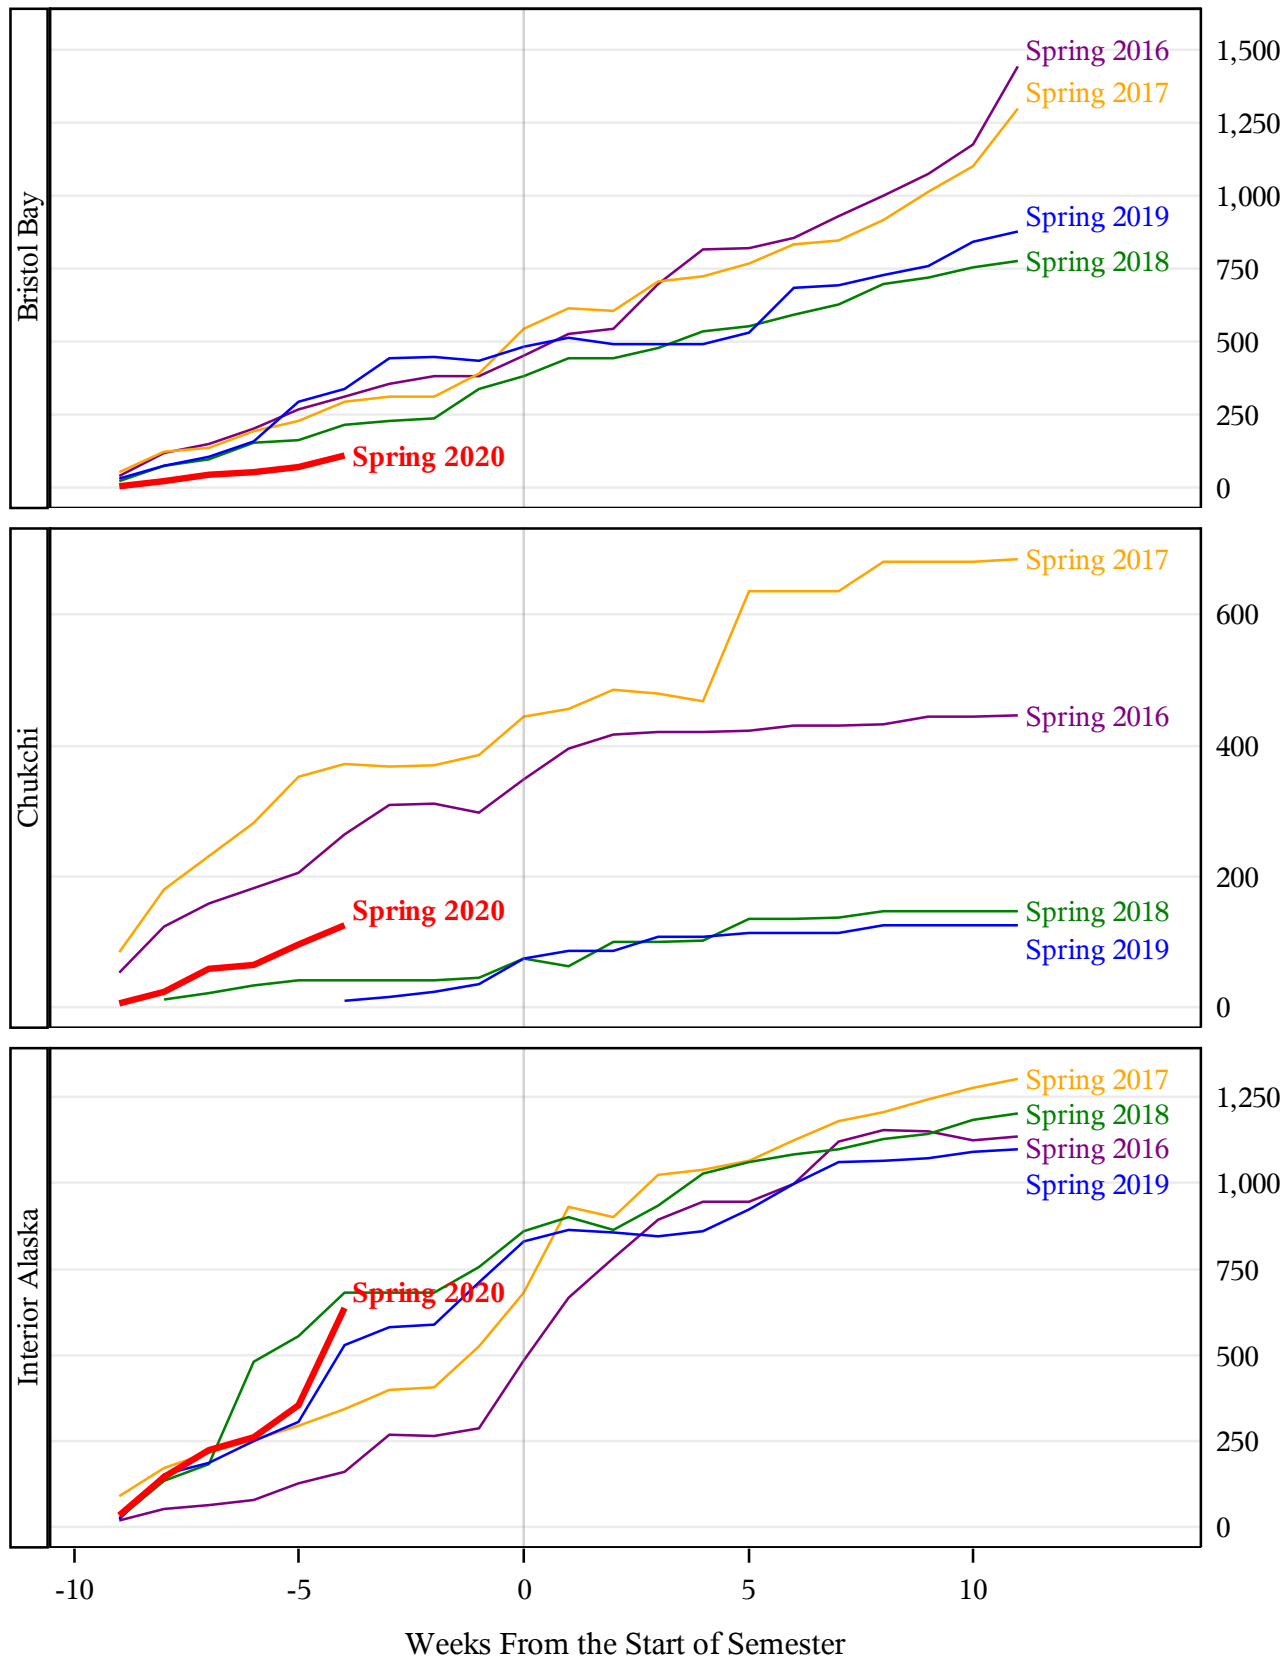

**University of Alaska Fairbanks - Early Semester Report  
 Student Credit Hours Generated by Registration Week  
 Spring 2016 - Spring 2020**

**University of Alaska Fairbanks - Early Semester Report  
 Student Credit Hours Generated by Registration Week  
 Spring 2016 - Spring 2020**