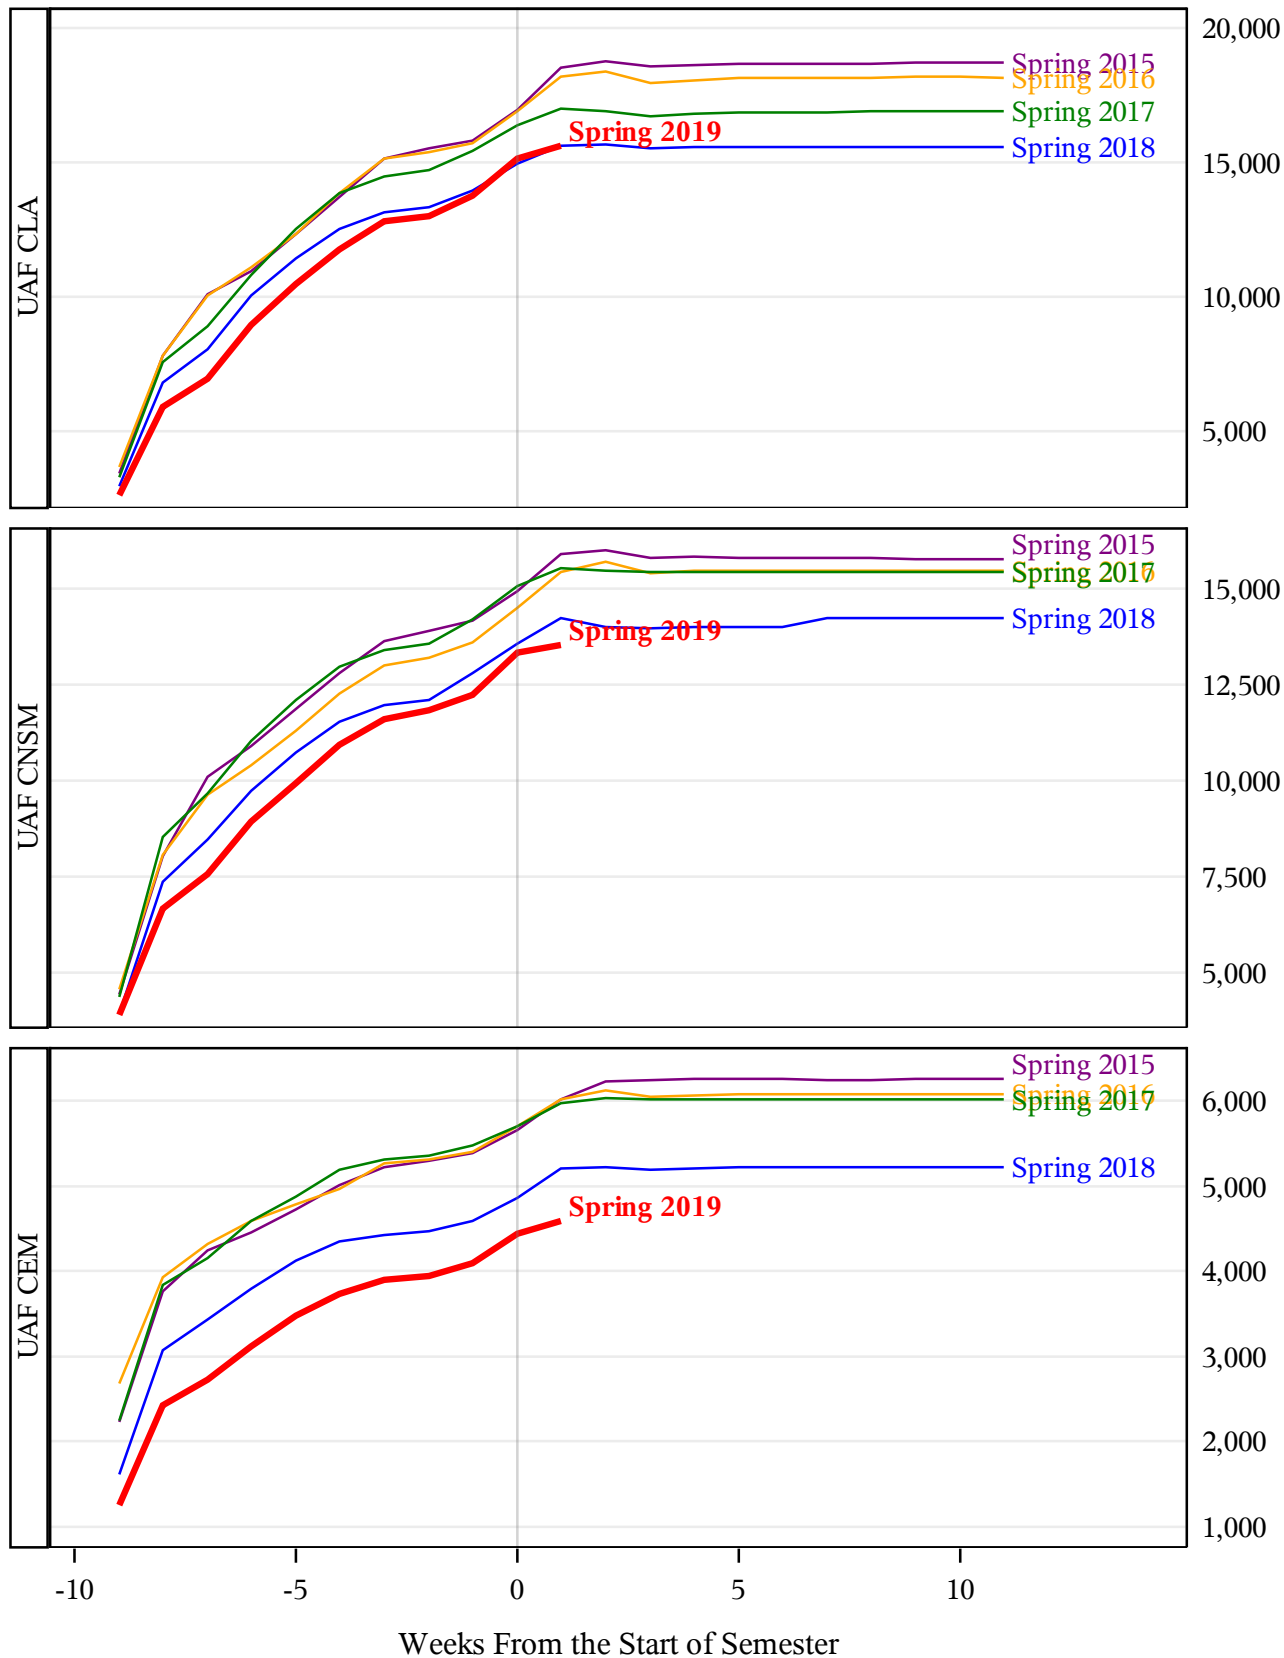

**University of Alaska Fairbanks - Early Semester Report
 Student Credit Hours Generated by Registration Week
 Spring 2015 - Spring 2019**

**University of Alaska Fairbanks - Early Semester Report
 Student Credit Hours Generated by Registration Week
 Spring 2015 - Spring 2019**