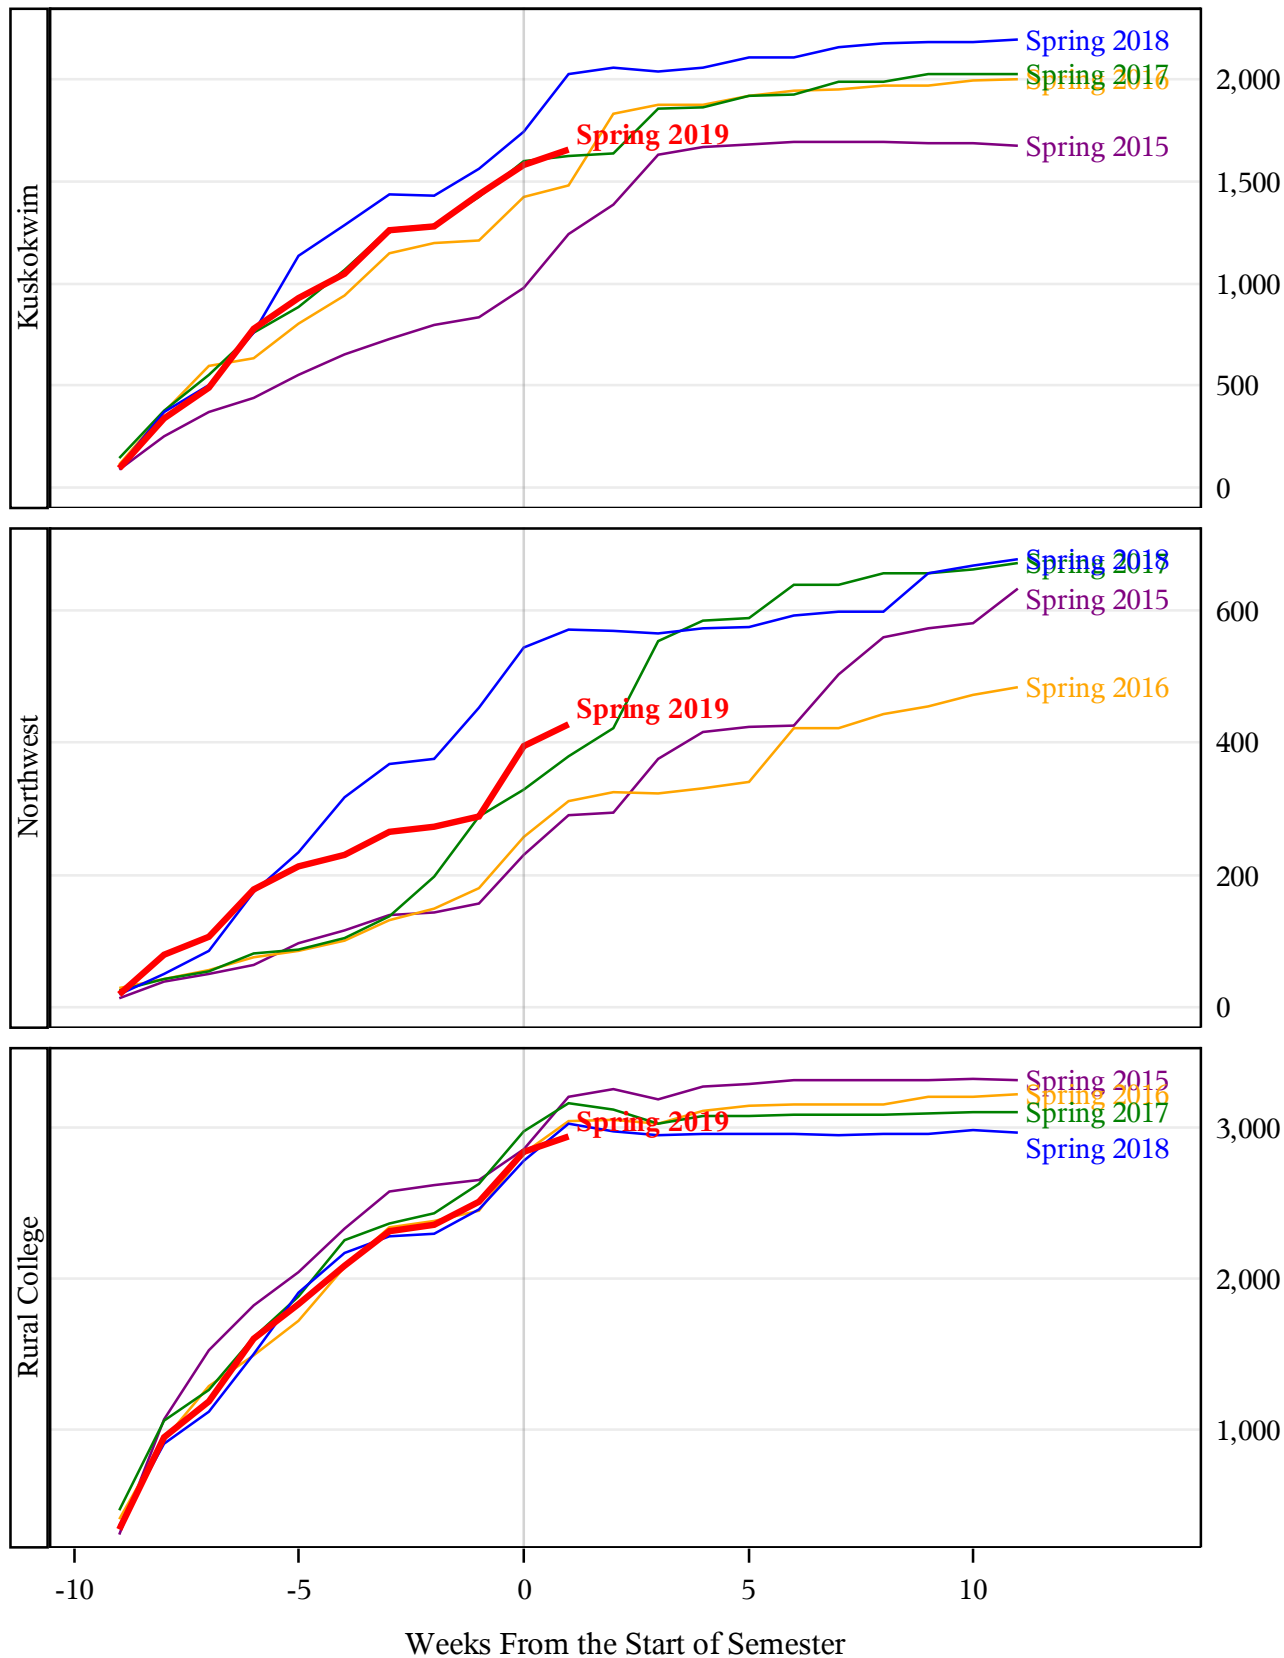

**University of Alaska Fairbanks - Early Semester Report
 Student Credit Hours Generated by Registration Week
 Spring 2015 - Spring 2019**

**University of Alaska Fairbanks - Early Semester Report
 Student Credit Hours Generated by Registration Week
 Spring 2015 - Spring 2019**