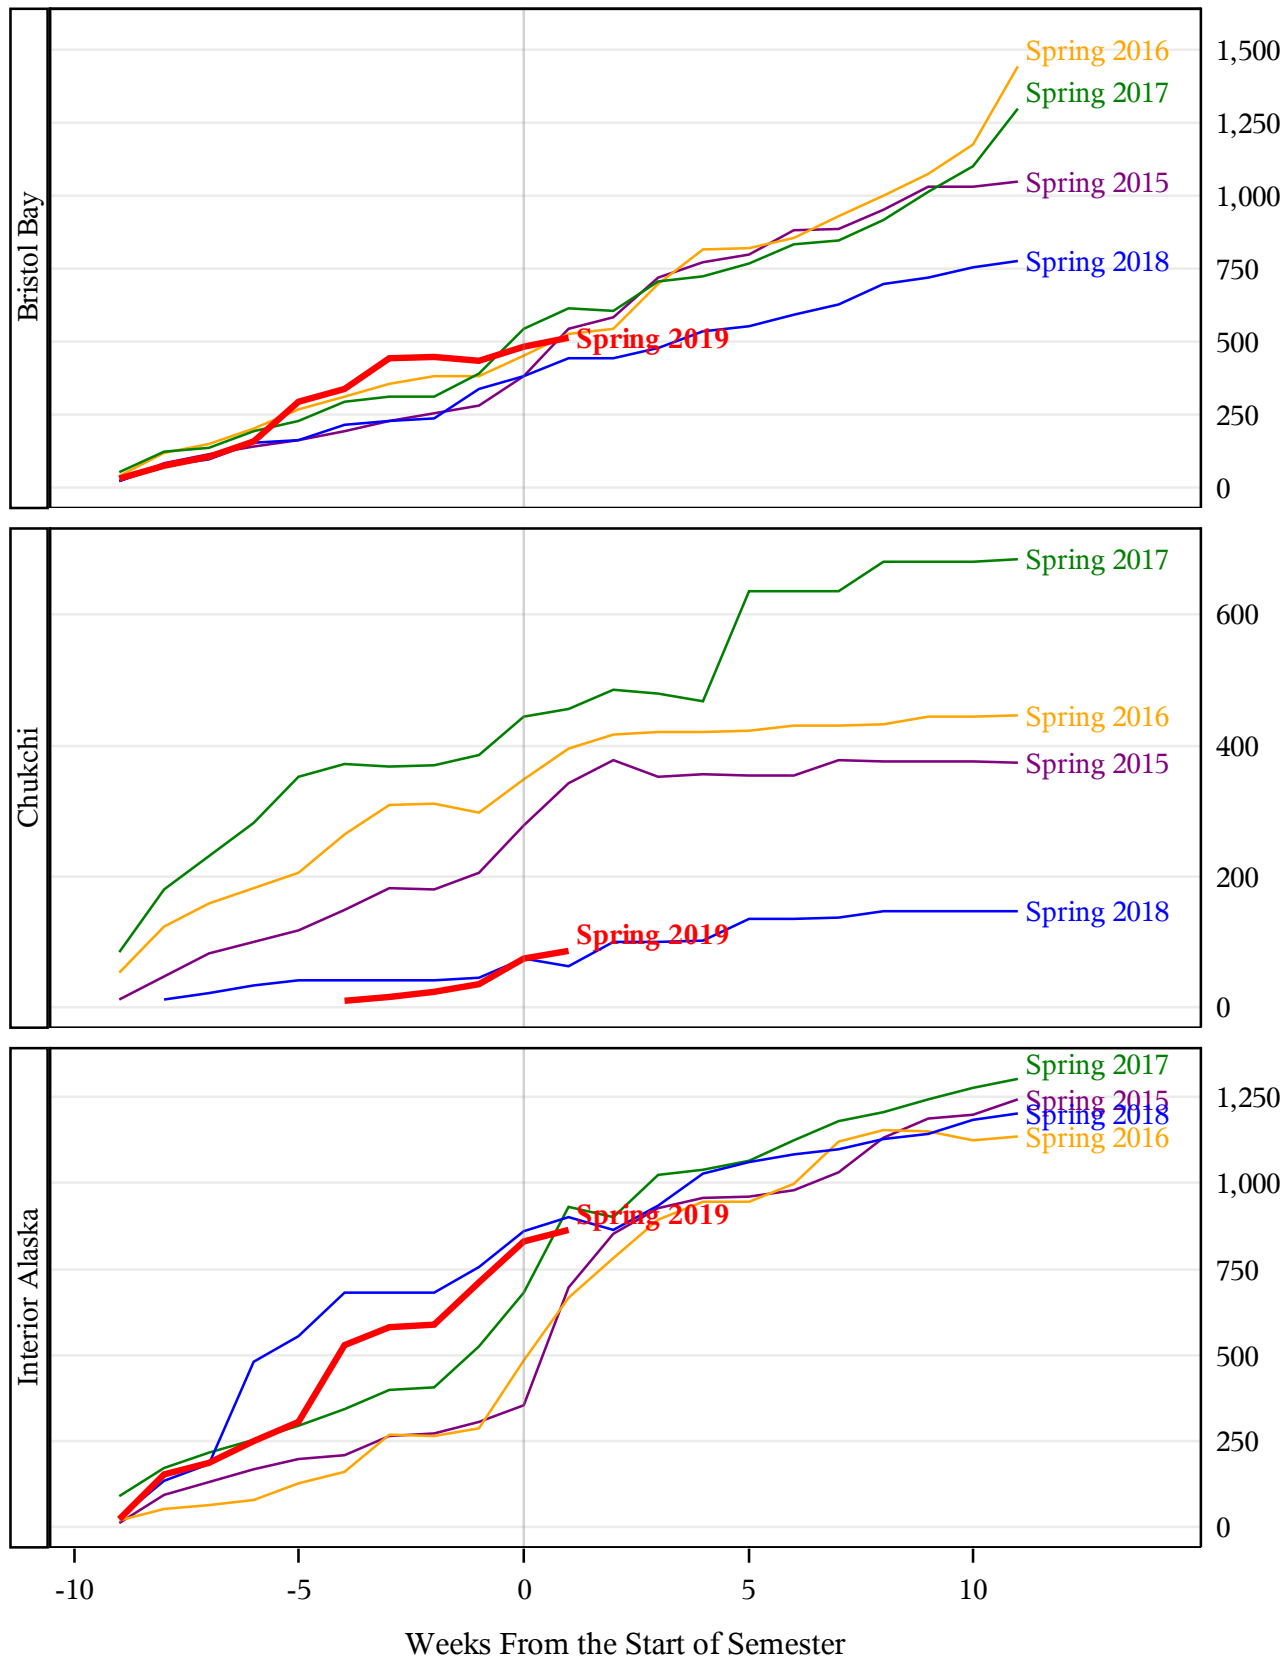

**University of Alaska Fairbanks - Early Semester Report
 Student Credit Hours Generated by Registration Week
 Spring 2015 - Spring 2019**

**University of Alaska Fairbanks - Early Semester Report
 Student Credit Hours Generated by Registration Week
 Spring 2015 - Spring 2019**