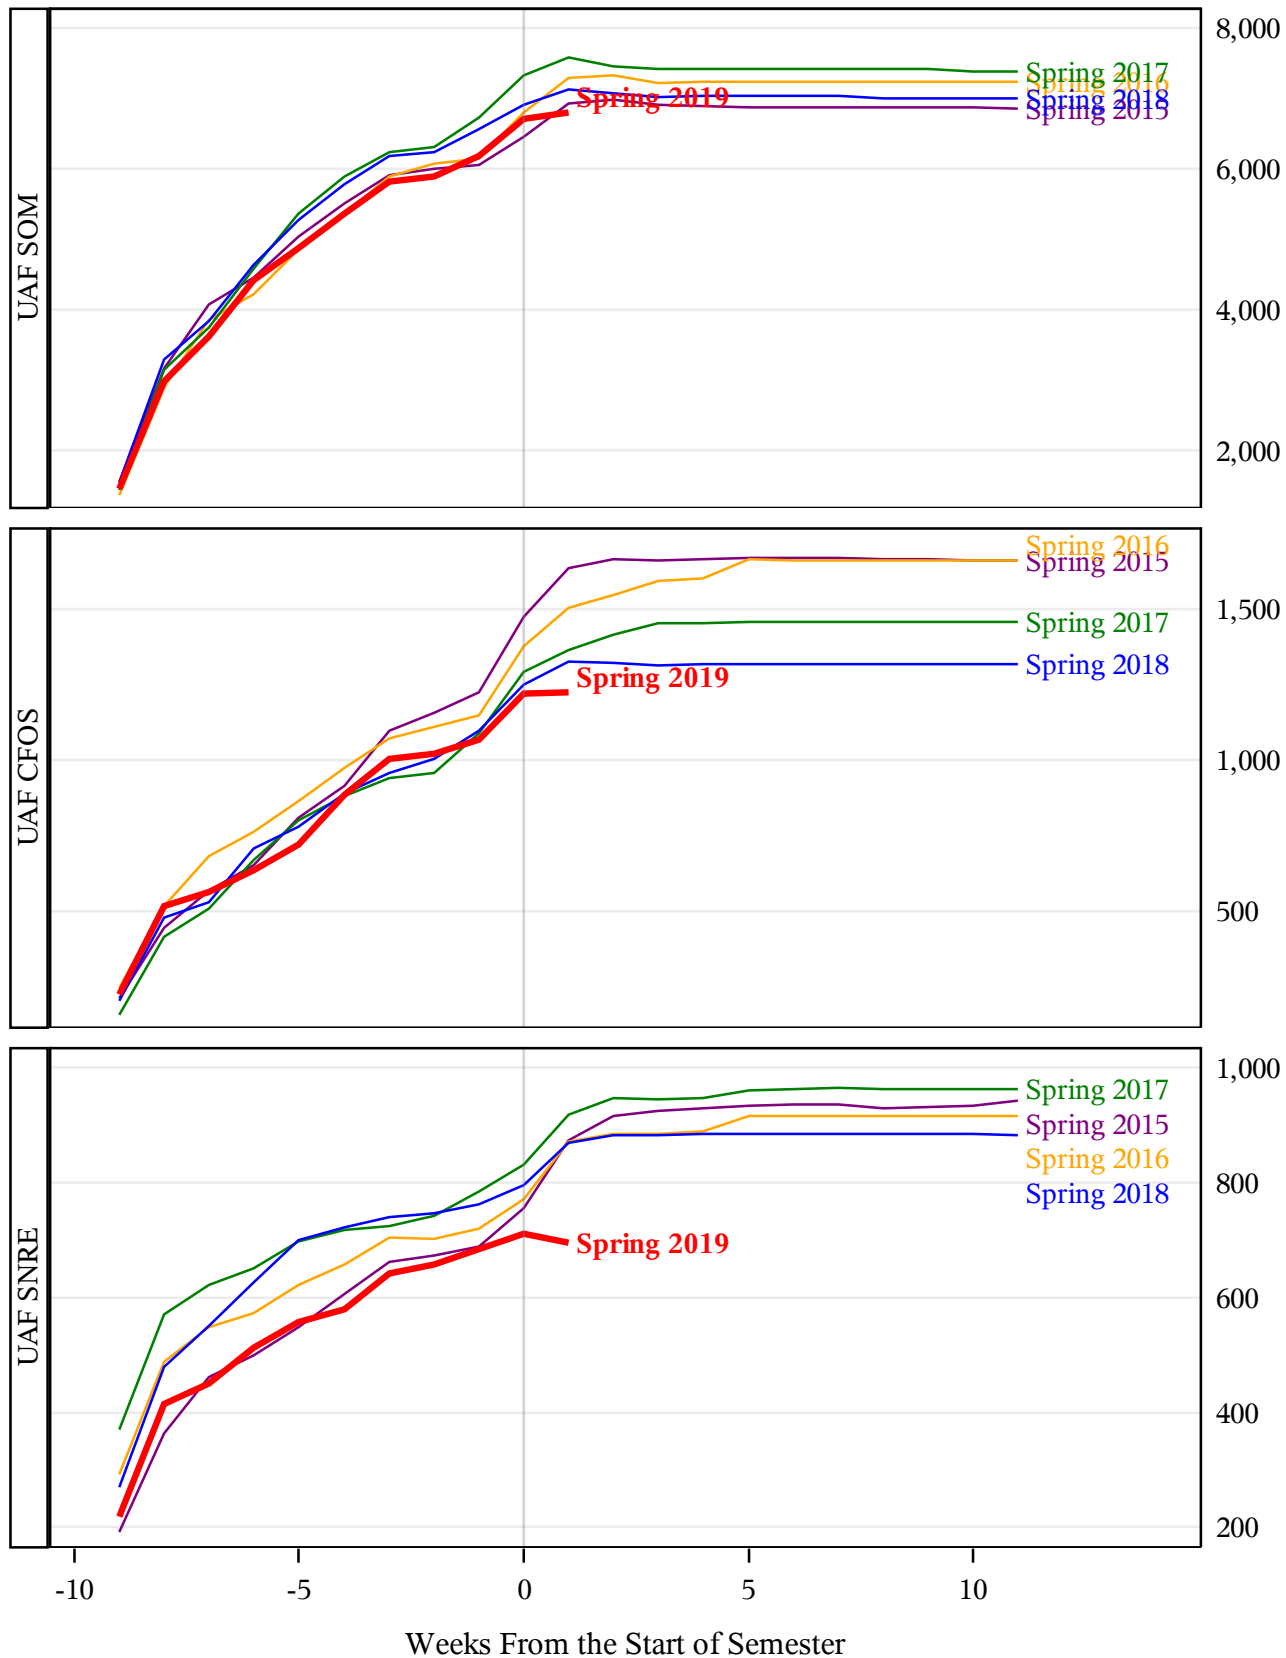

*University of Alaska Fairbanks - Early Semester Report
Student Credit Hours Generated by Registration Week
Spring 2015 - Spring 2019*