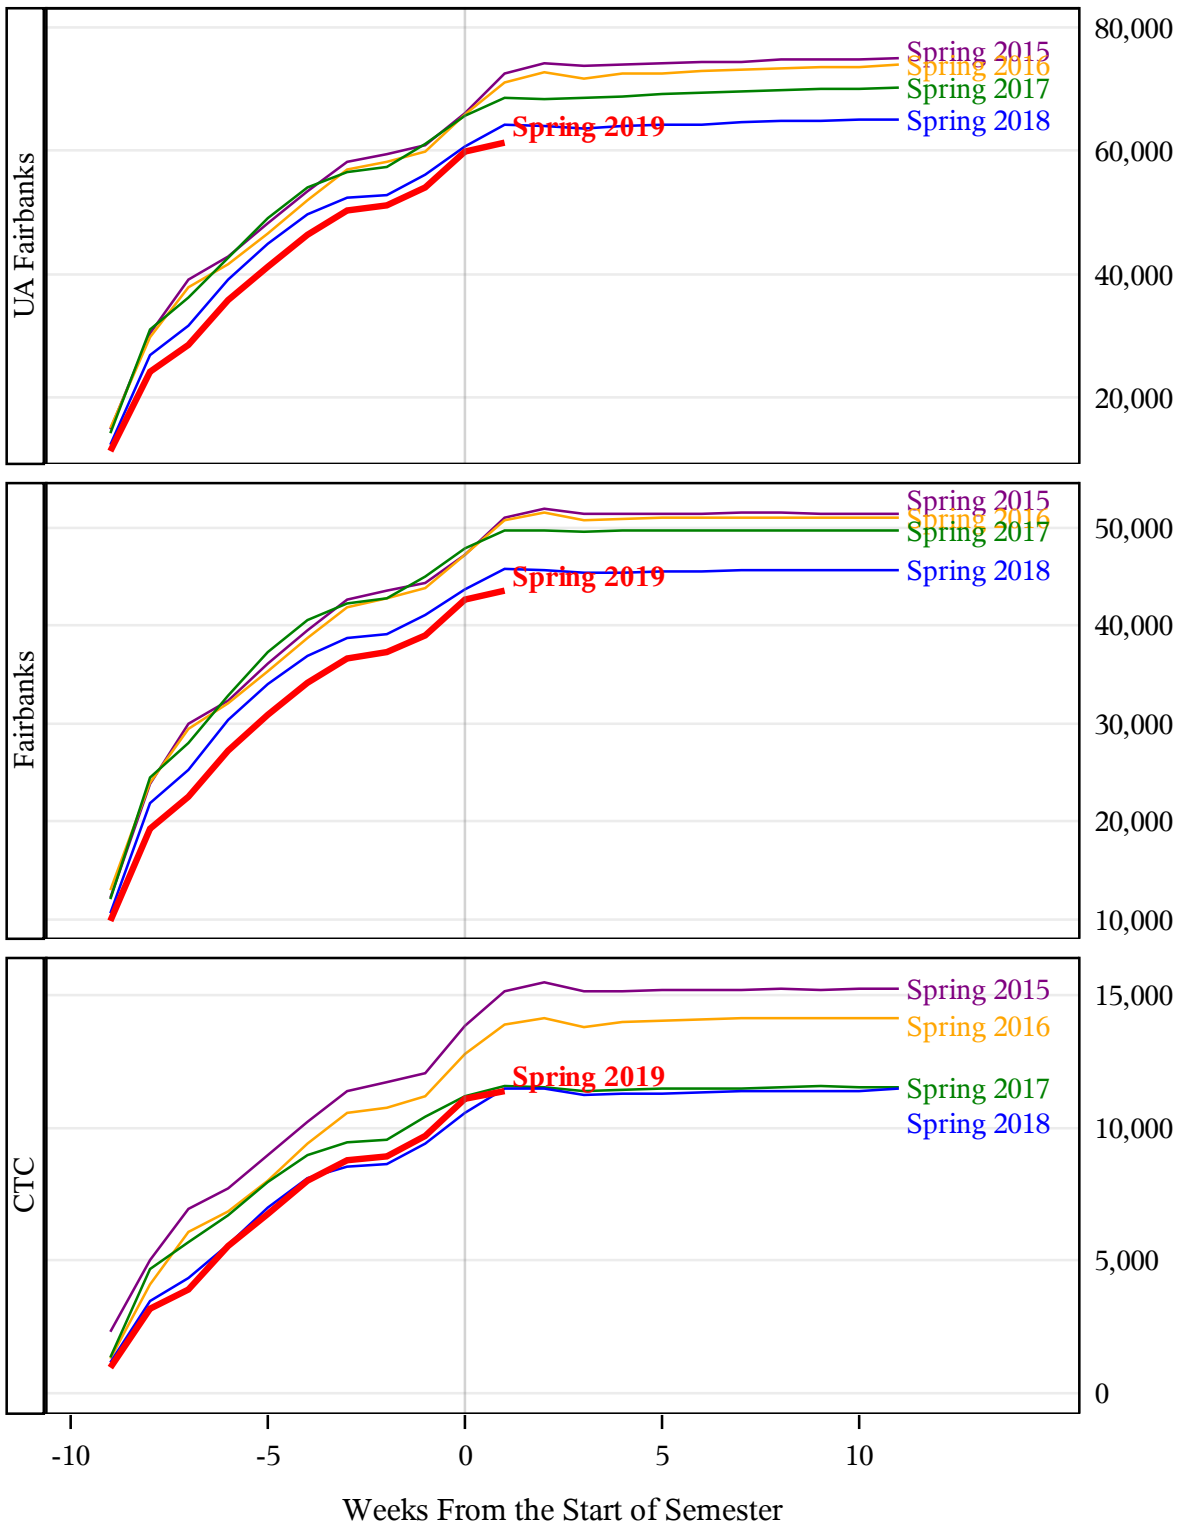

**University of Alaska Fairbanks - Early Semester Report
 Student Credit Hours Generated by Registration Week
 Spring 2015 - Spring 2019**

**University of Alaska Fairbanks - Early Semester Report
 Student Credit Hours Generated by Registration Week
 Spring 2015 - Spring 2019**