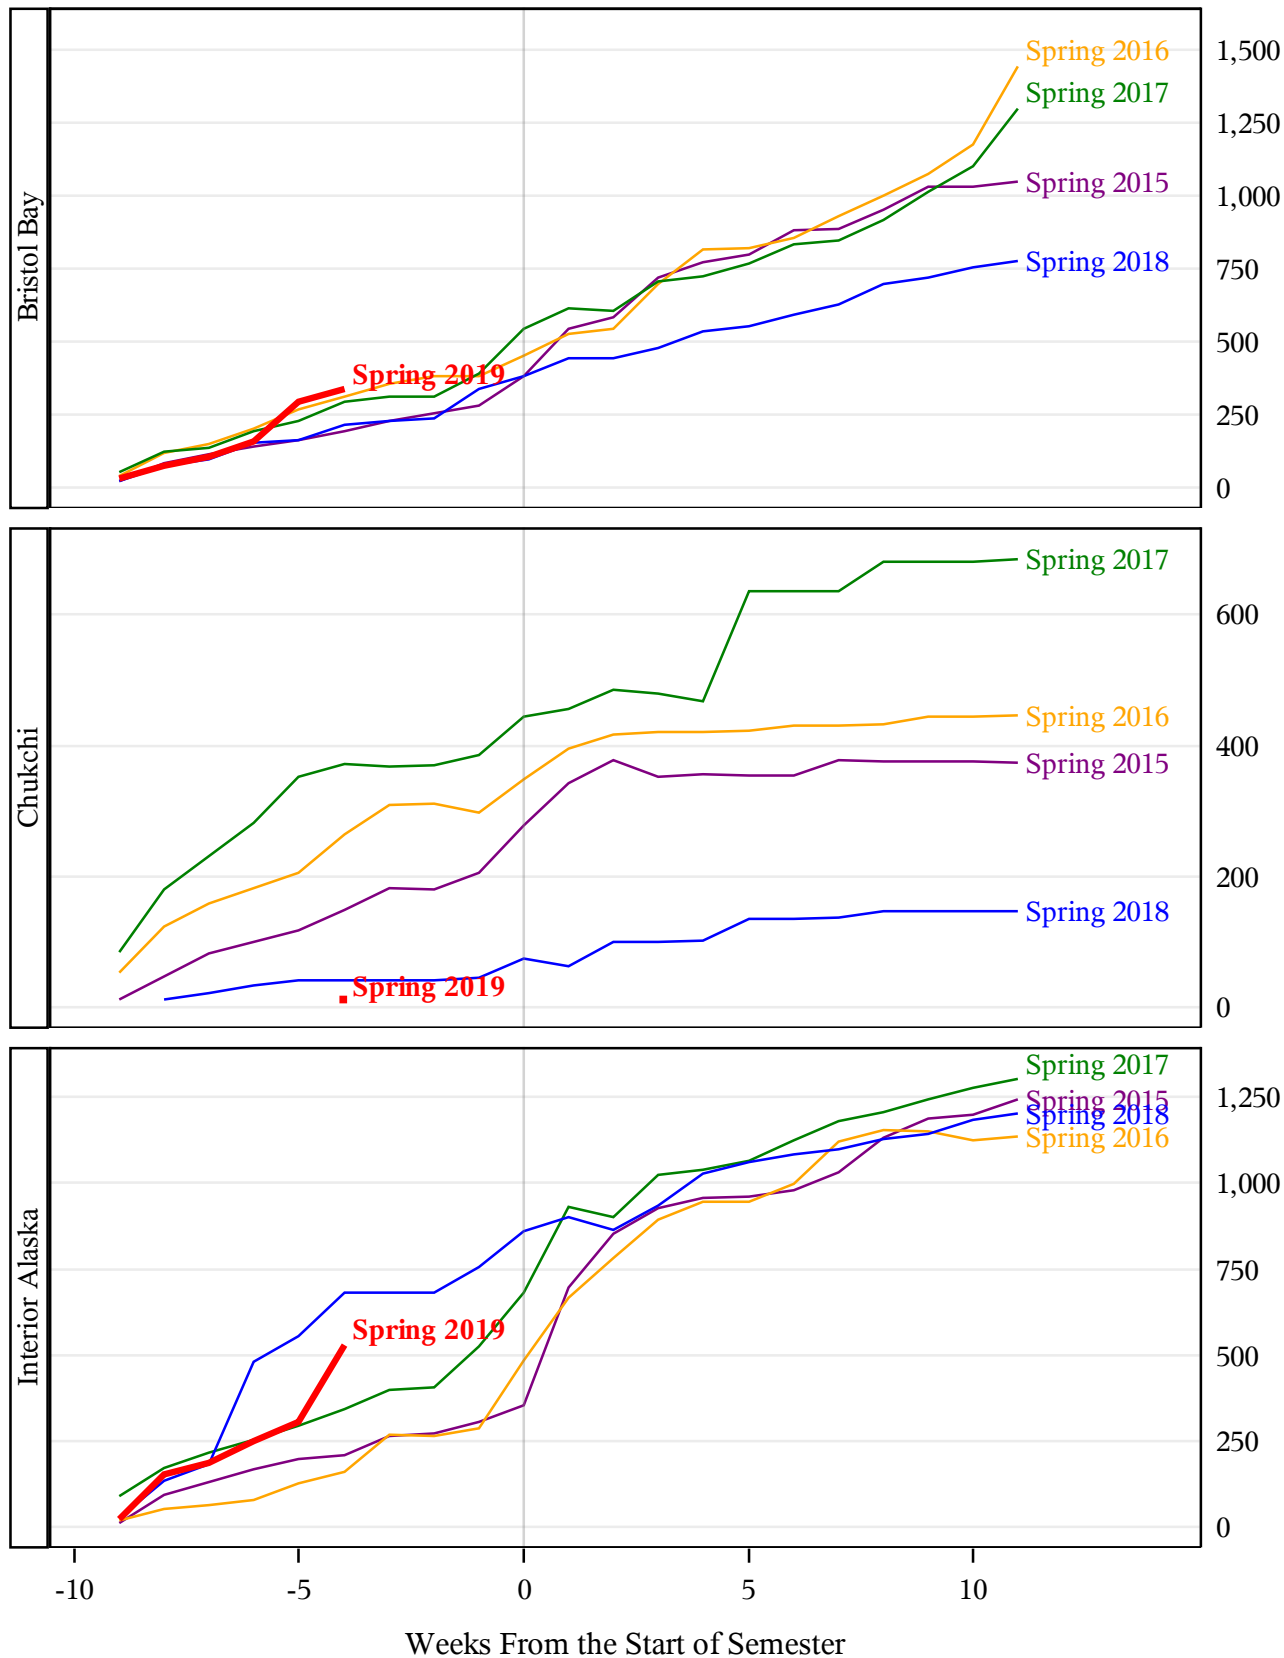

**University of Alaska Fairbanks - Early Semester Report
 Student Credit Hours Generated by Registration Week
 Spring 2015 - Spring 2019**

**University of Alaska Fairbanks - Early Semester Report
 Student Credit Hours Generated by Registration Week
 Spring 2015 - Spring 2019**