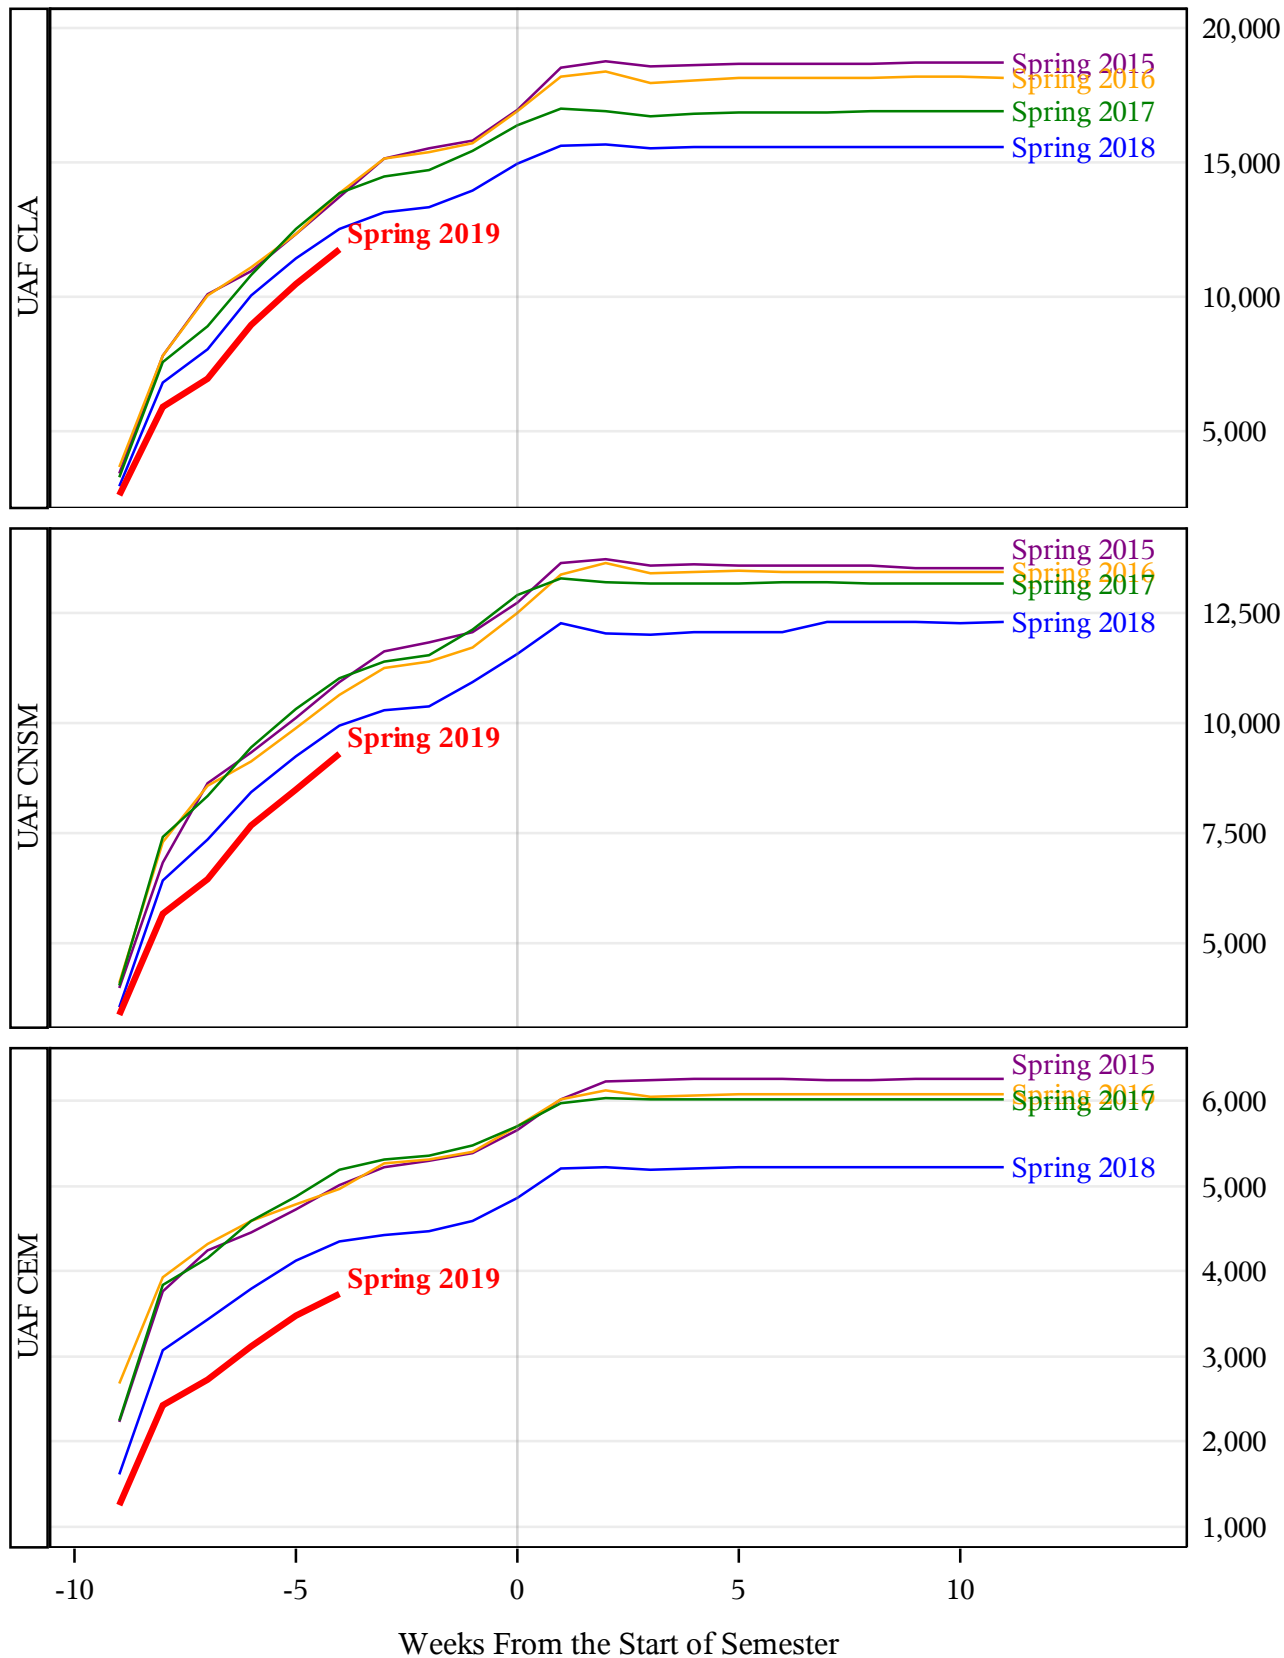

**University of Alaska Fairbanks - Early Semester Report
 Student Credit Hours Generated by Registration Week
 Spring 2015 - Spring 2019**

**University of Alaska Fairbanks - Early Semester Report
 Student Credit Hours Generated by Registration Week
 Spring 2015 - Spring 2019**