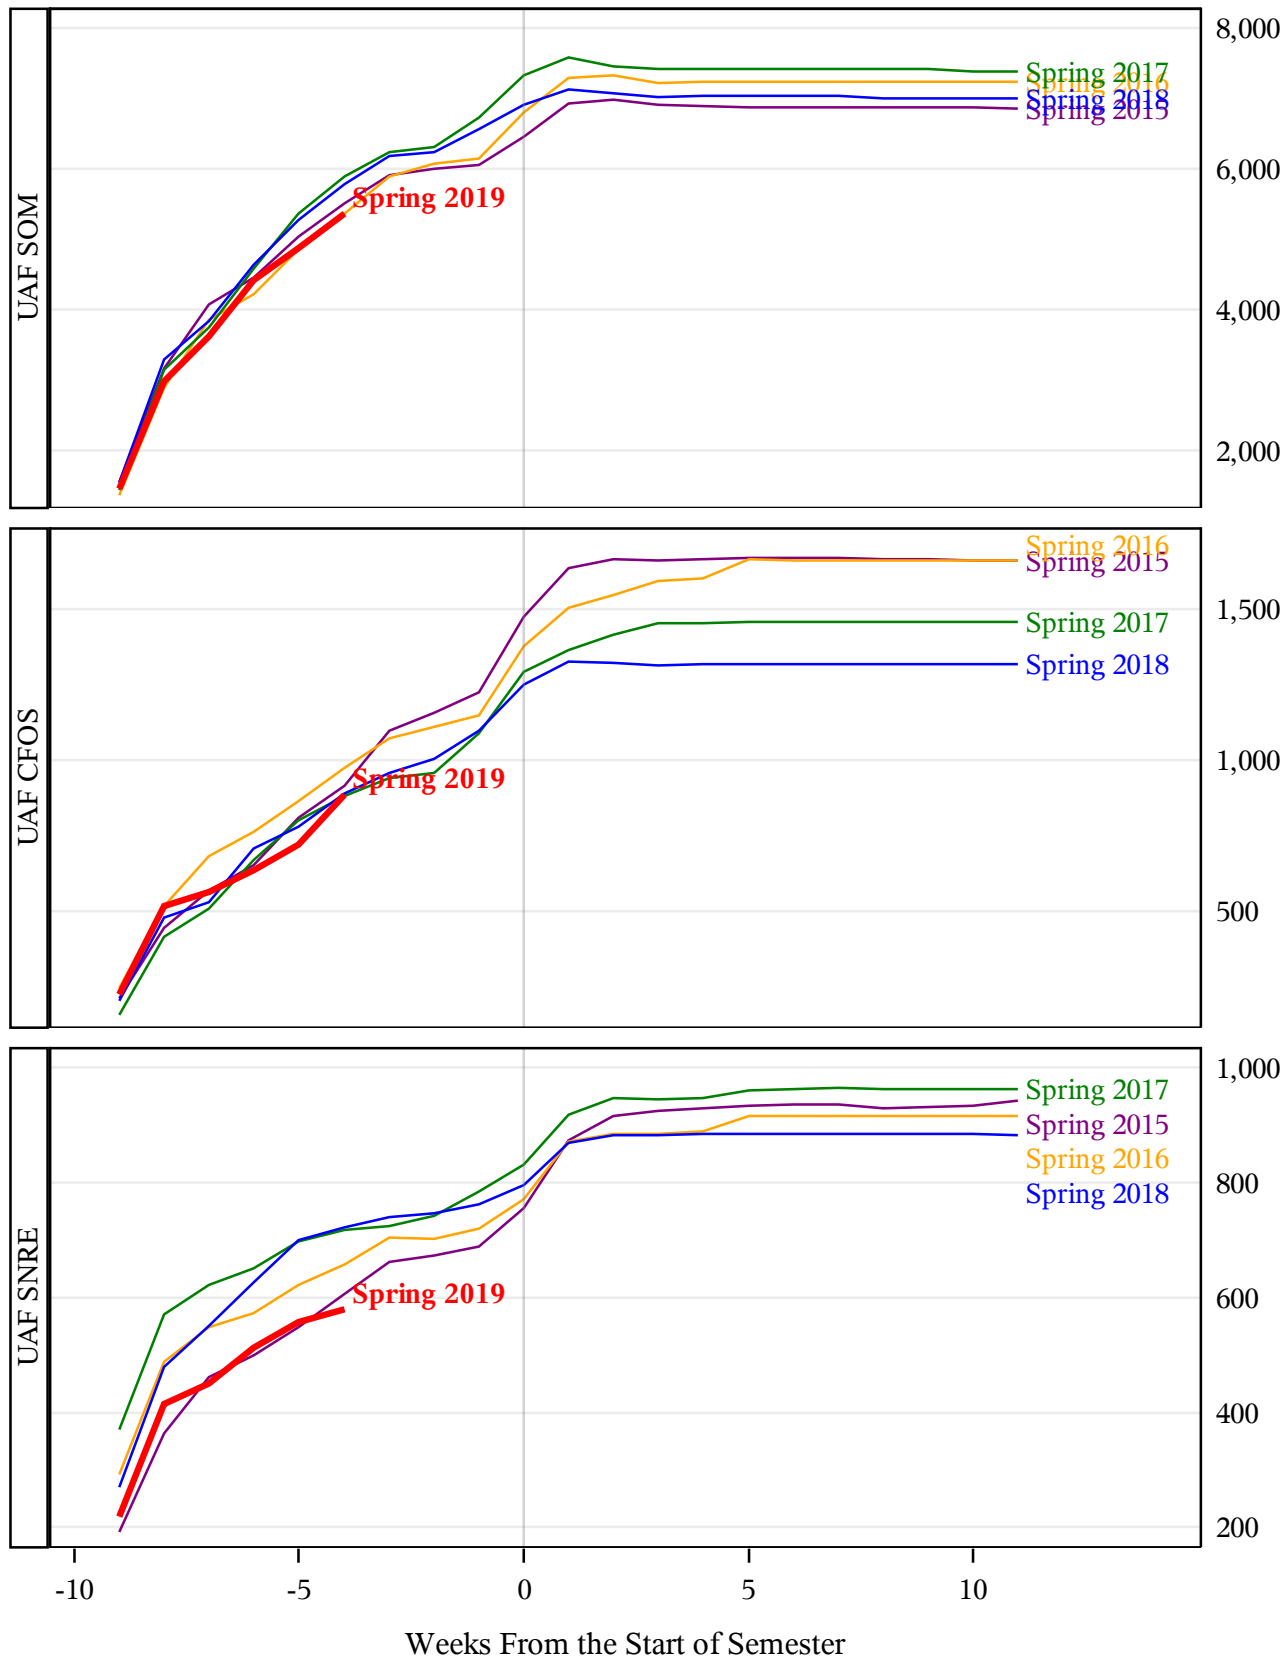

**University of Alaska Fairbanks - Early Semester Report
Student Credit Hours Generated by Registration Week
Spring 2015 - Spring 2019**