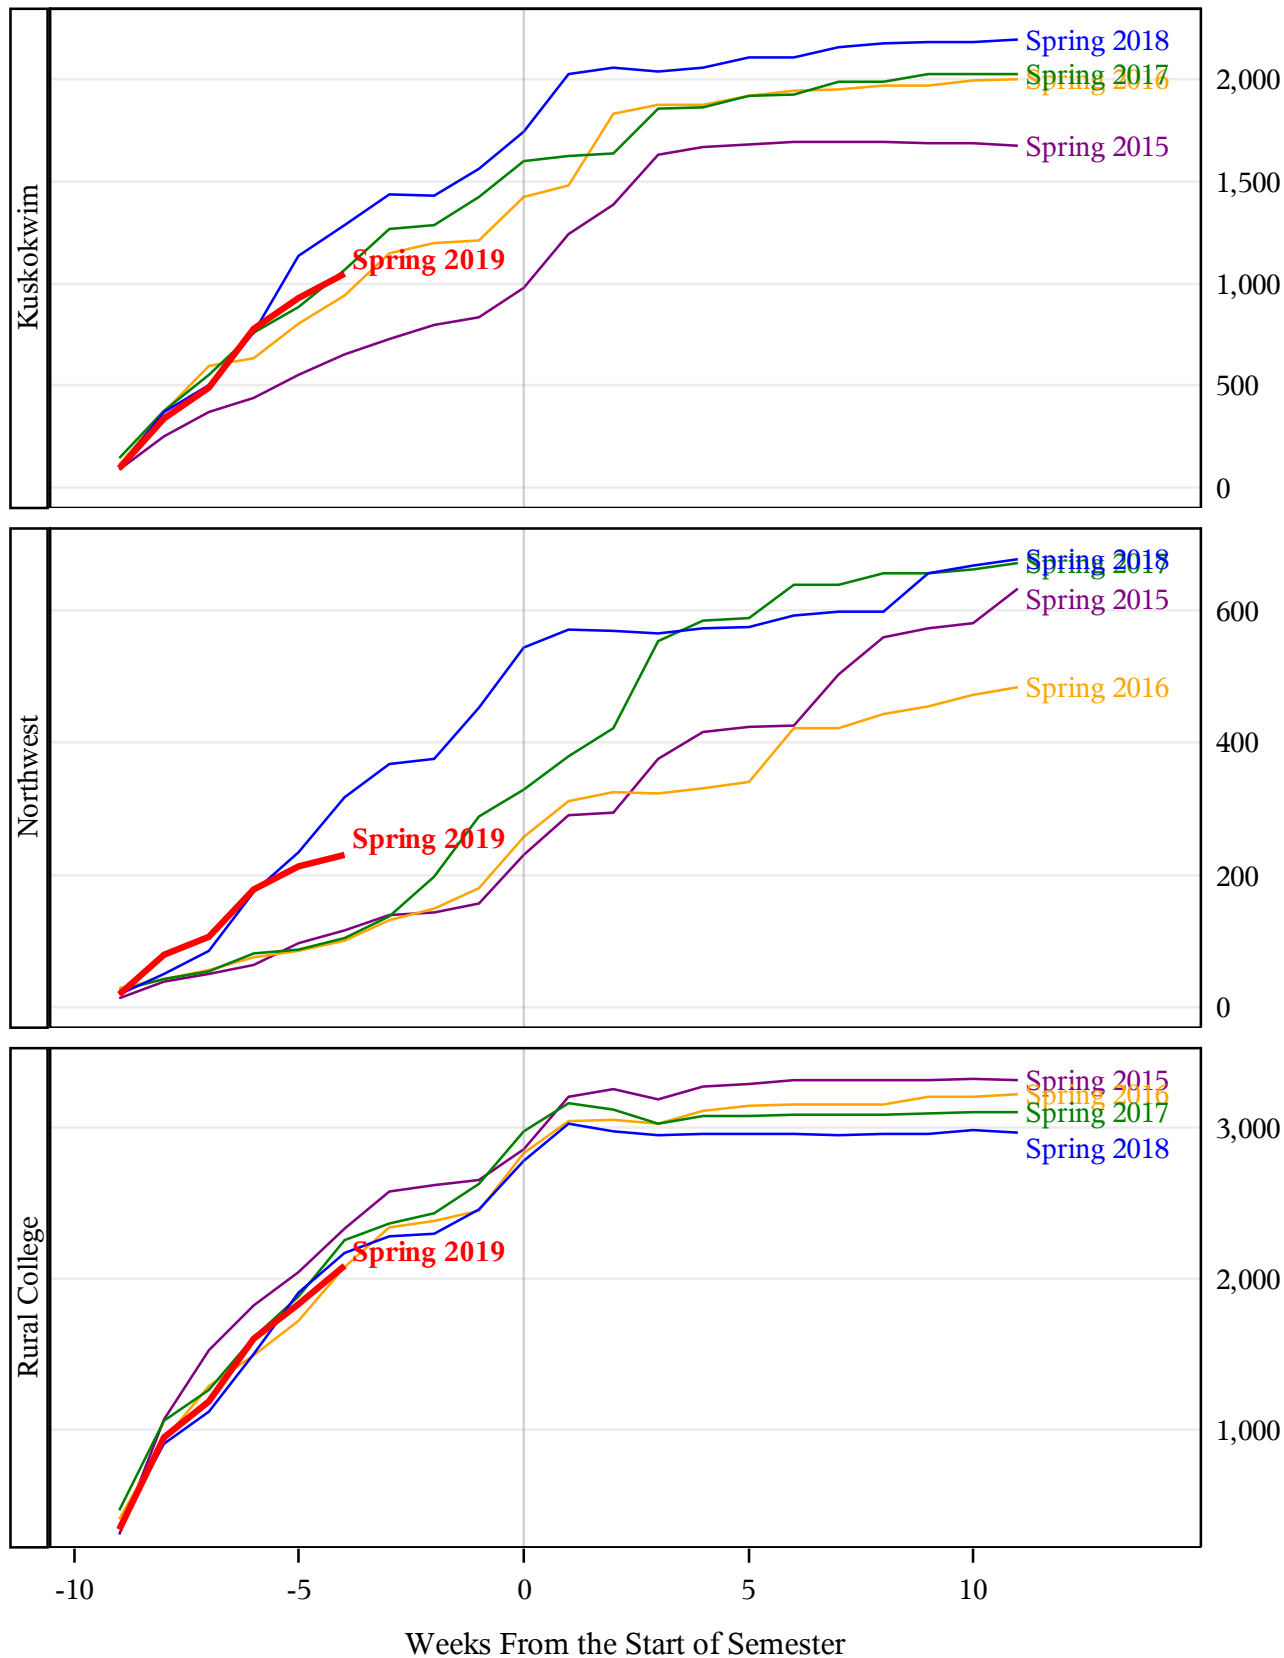

**University of Alaska Fairbanks - Early Semester Report
 Student Credit Hours Generated by Registration Week
 Spring 2015 - Spring 2019**

**University of Alaska Fairbanks - Early Semester Report
 Student Credit Hours Generated by Registration Week
 Spring 2015 - Spring 2019**