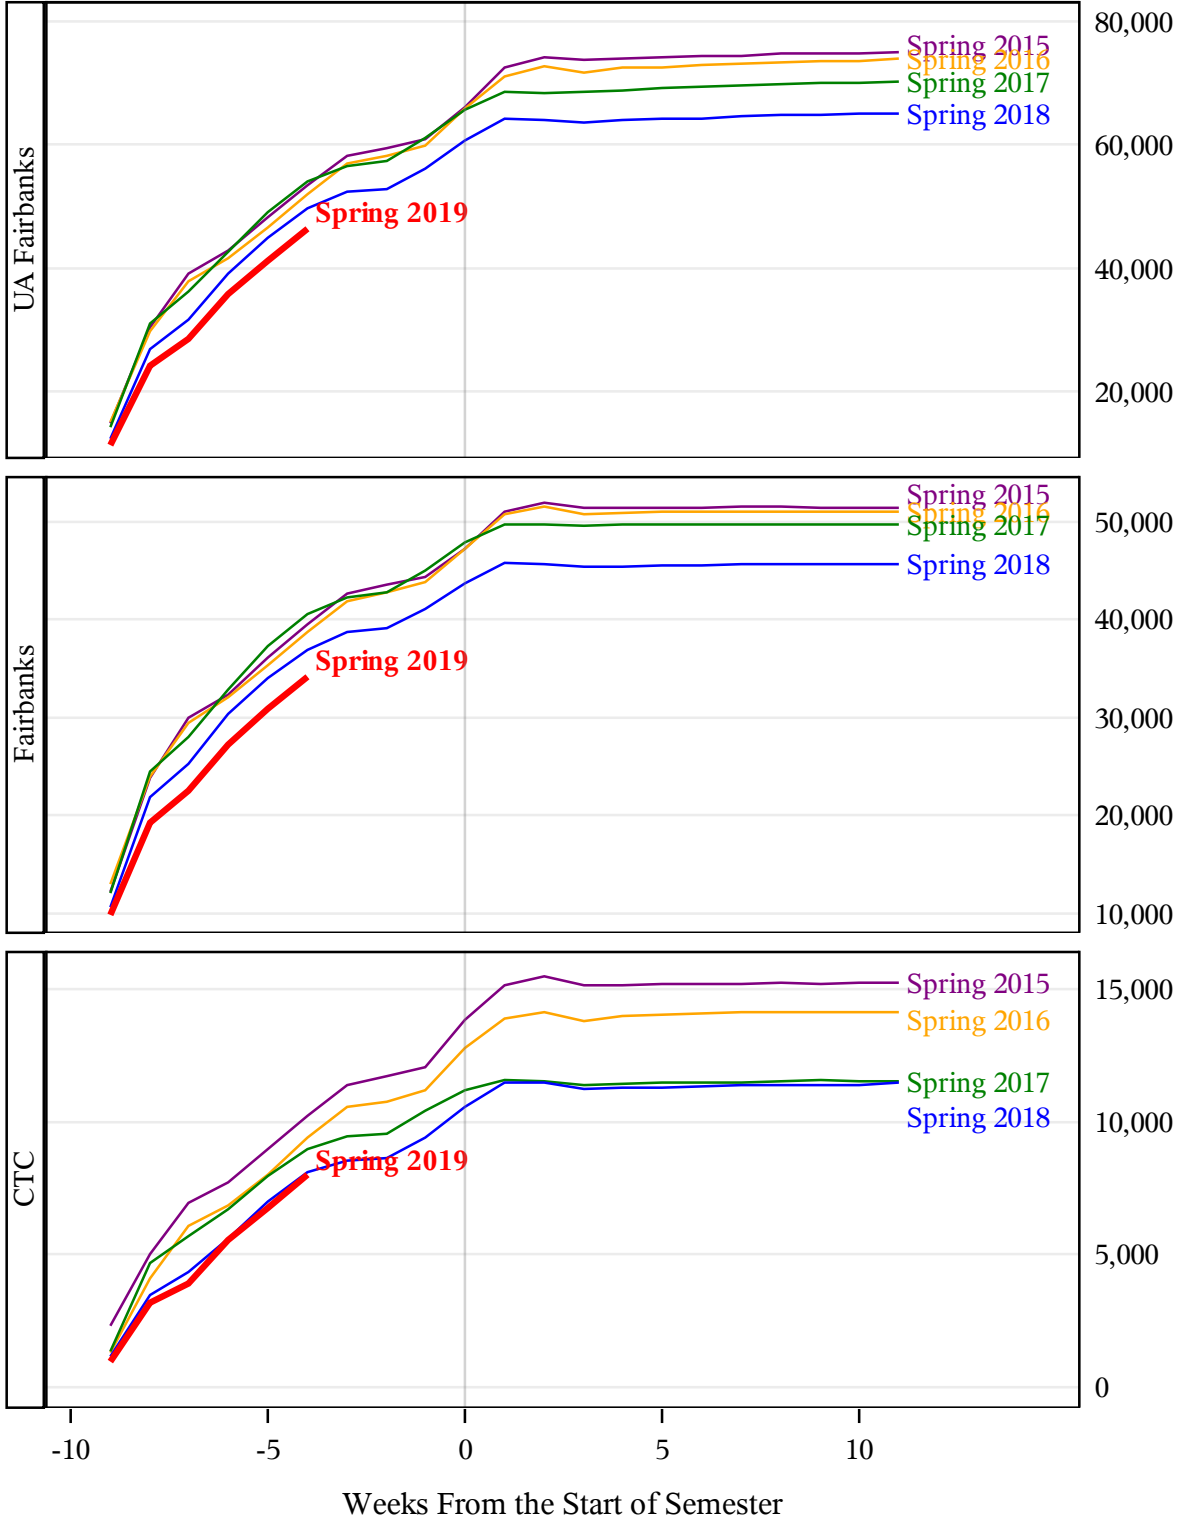

**University of Alaska Fairbanks - Early Semester Report
 Student Credit Hours Generated by Registration Week
 Spring 2015 - Spring 2019**

**University of Alaska Fairbanks - Early Semester Report
 Student Credit Hours Generated by Registration Week
 Spring 2015 - Spring 2019**