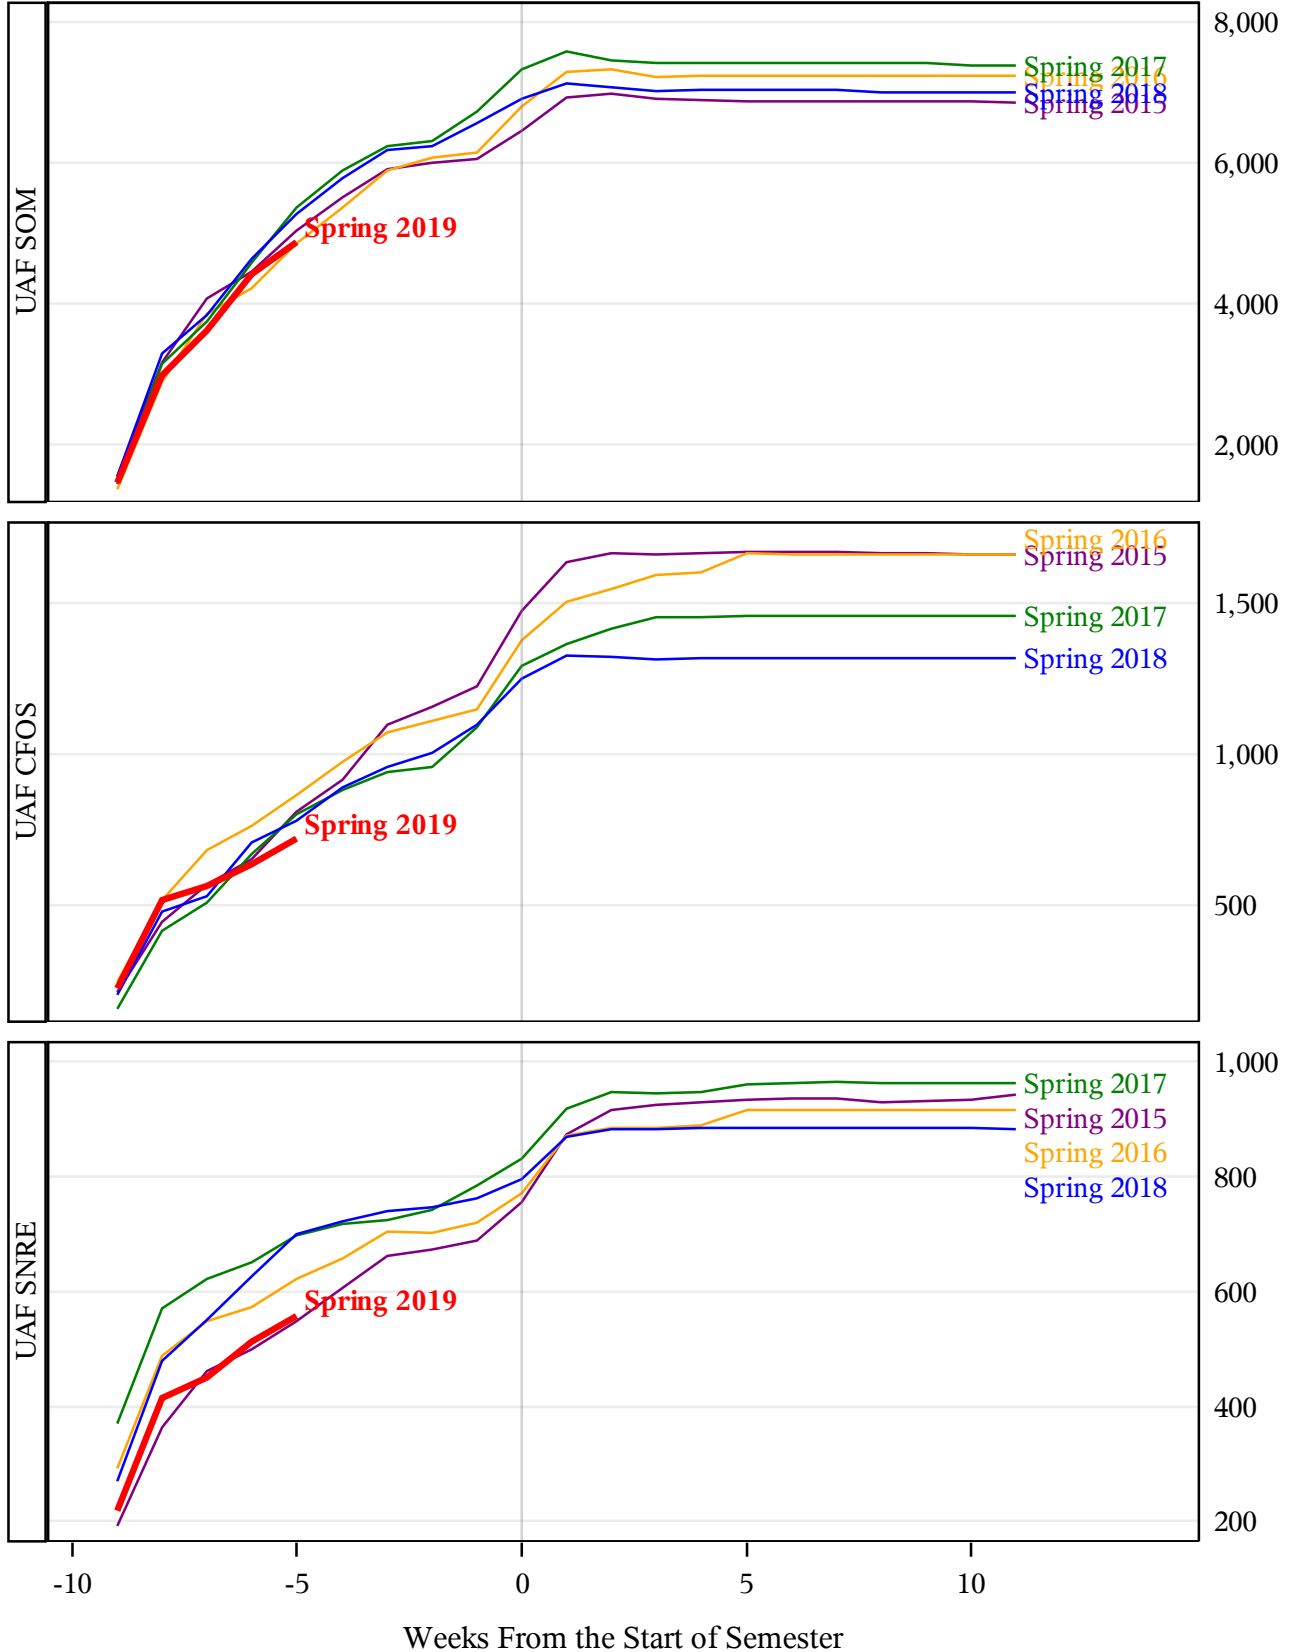

*University of Alaska Fairbanks - Early Semester Report
Student Credit Hours Generated by Registration Week
Spring 2015 - Spring 2019*