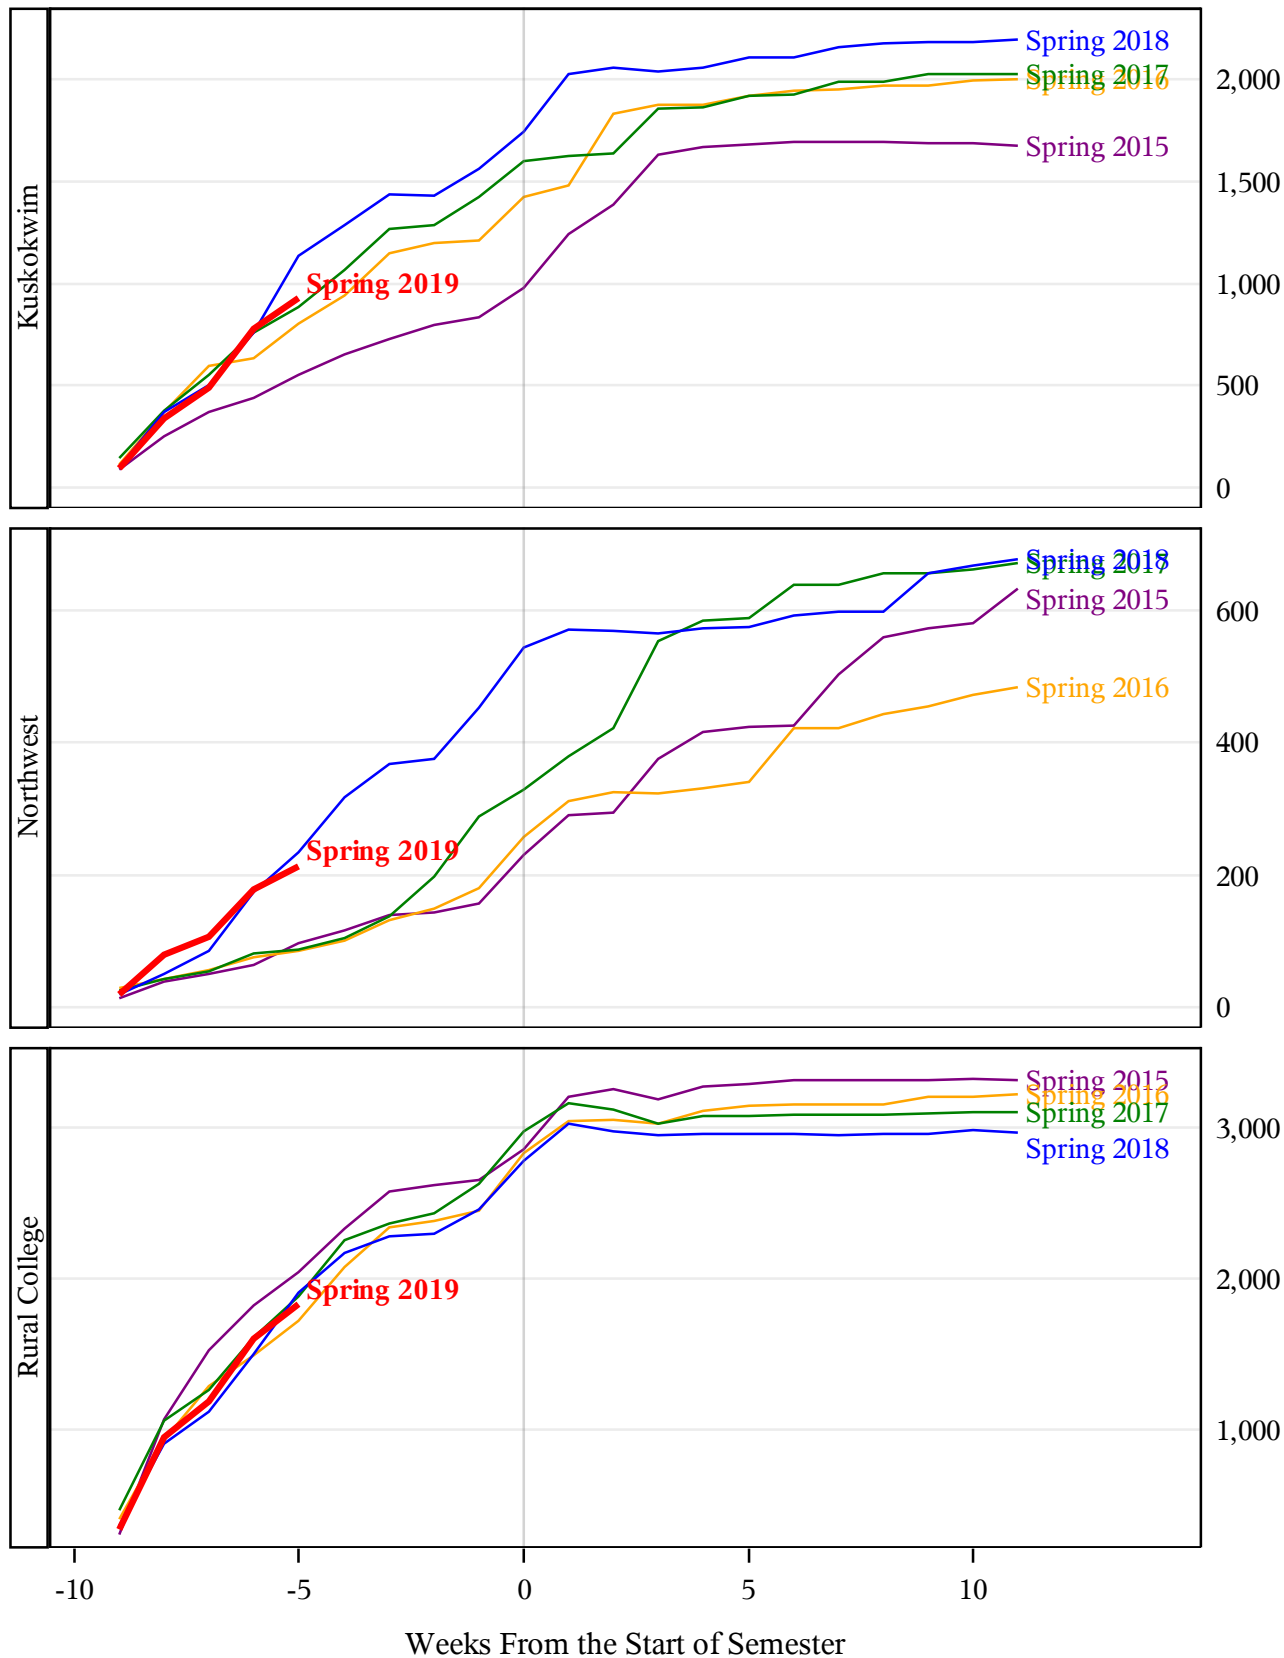

**University of Alaska Fairbanks - Early Semester Report  
 Student Credit Hours Generated by Registration Week  
 Spring 2015 - Spring 2019**

**University of Alaska Fairbanks - Early Semester Report  
 Student Credit Hours Generated by Registration Week  
 Spring 2015 - Spring 2019**