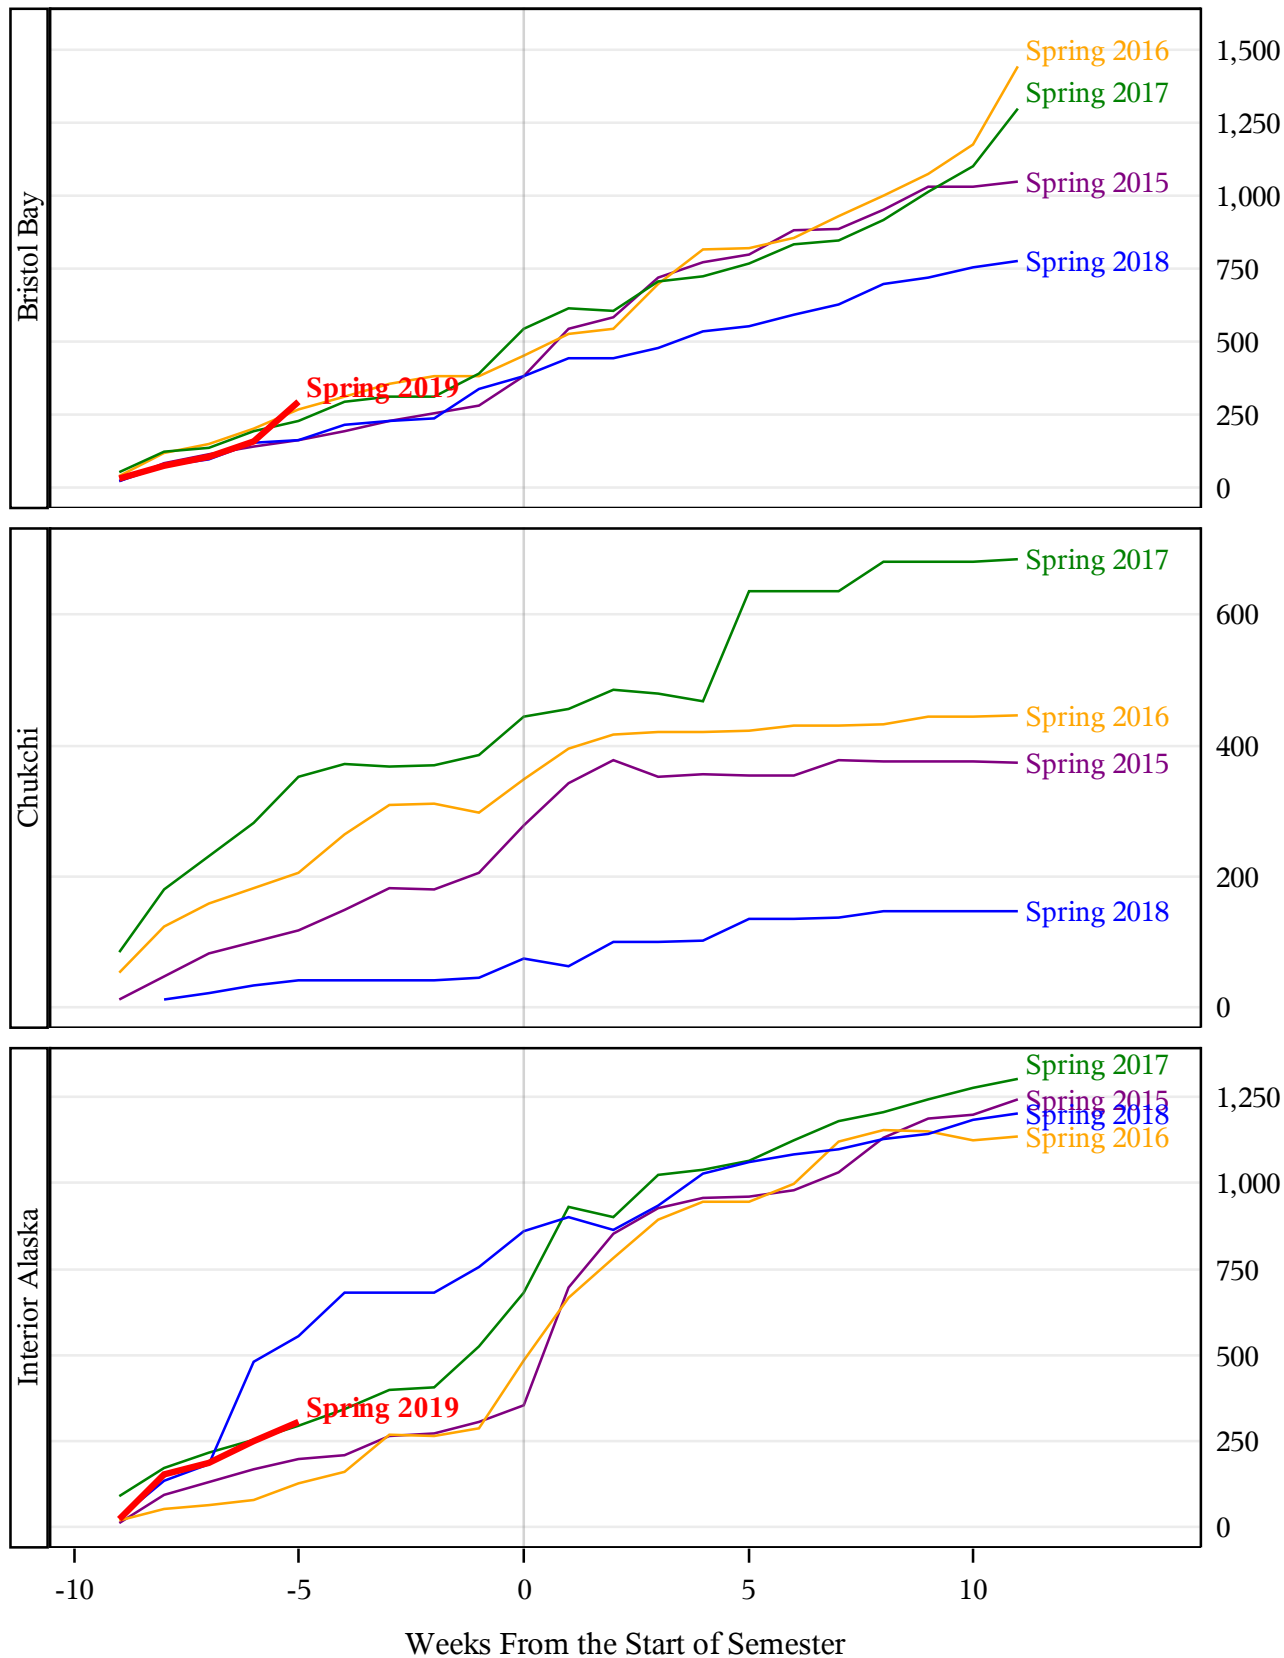

**University of Alaska Fairbanks - Early Semester Report  
 Student Credit Hours Generated by Registration Week  
 Spring 2015 - Spring 2019**

**University of Alaska Fairbanks - Early Semester Report  
 Student Credit Hours Generated by Registration Week  
 Spring 2015 - Spring 2019**