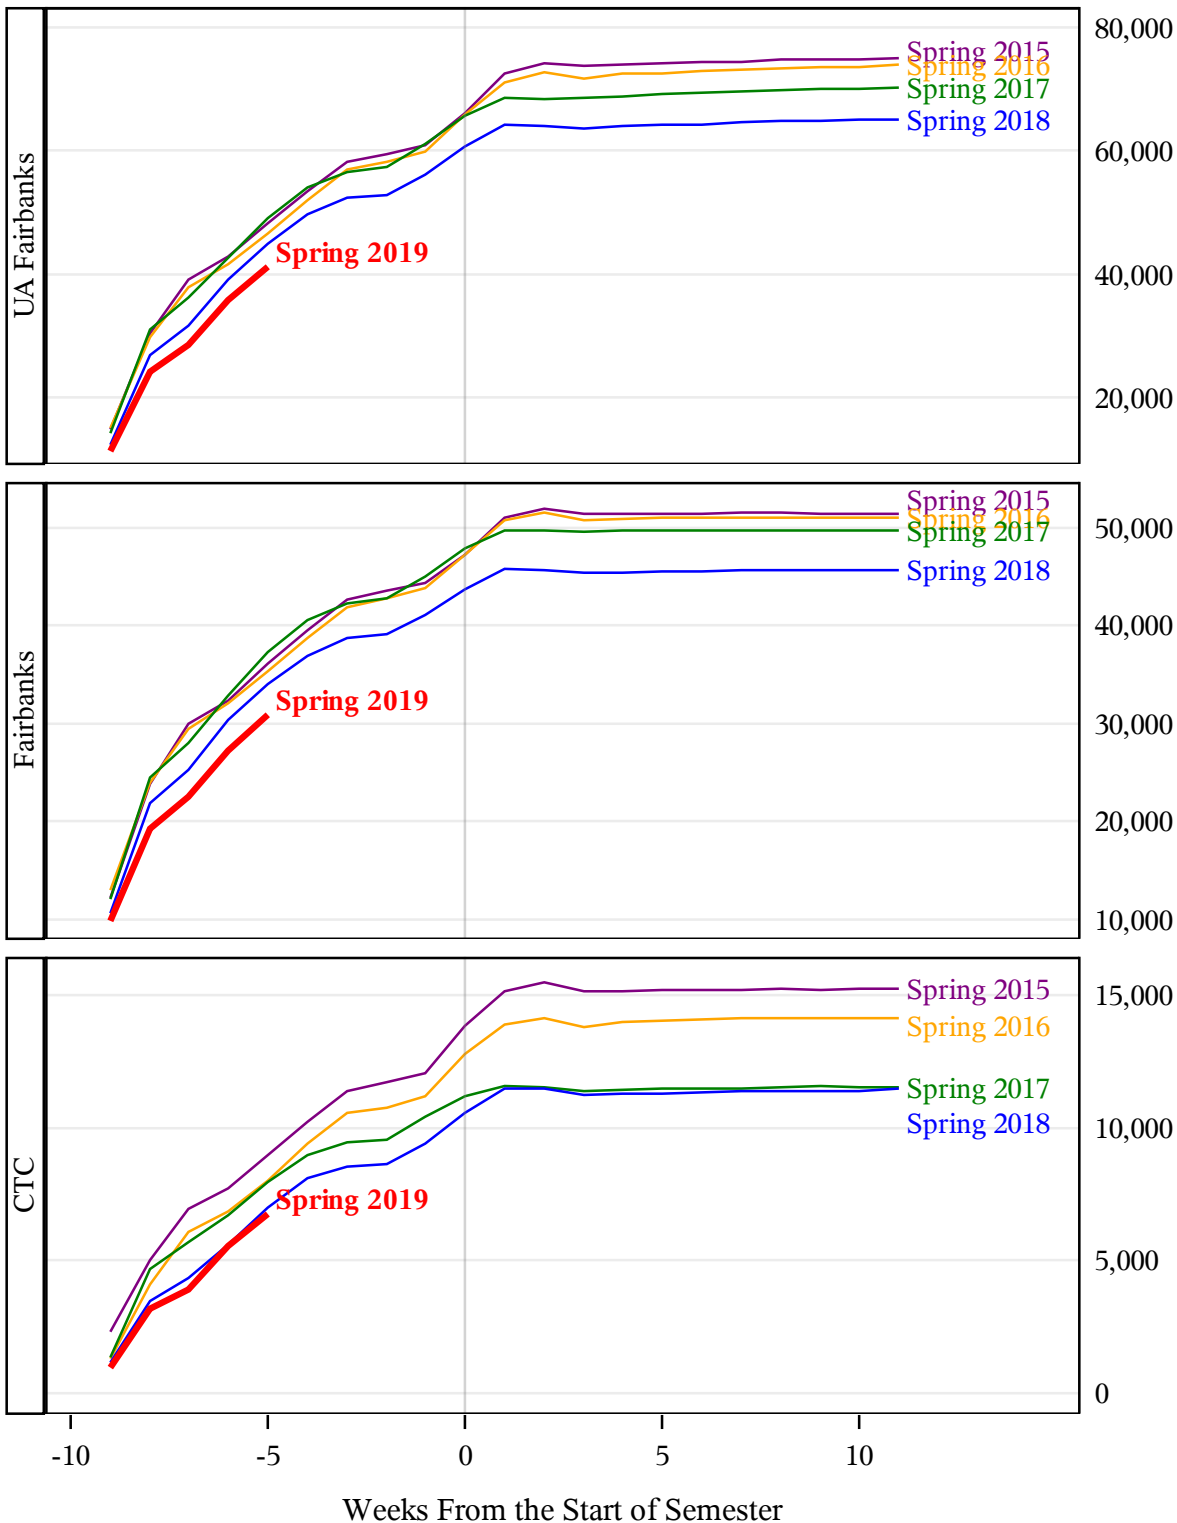

**University of Alaska Fairbanks - Early Semester Report  
 Student Credit Hours Generated by Registration Week  
 Spring 2015 - Spring 2019**

**University of Alaska Fairbanks - Early Semester Report  
 Student Credit Hours Generated by Registration Week  
 Spring 2015 - Spring 2019**