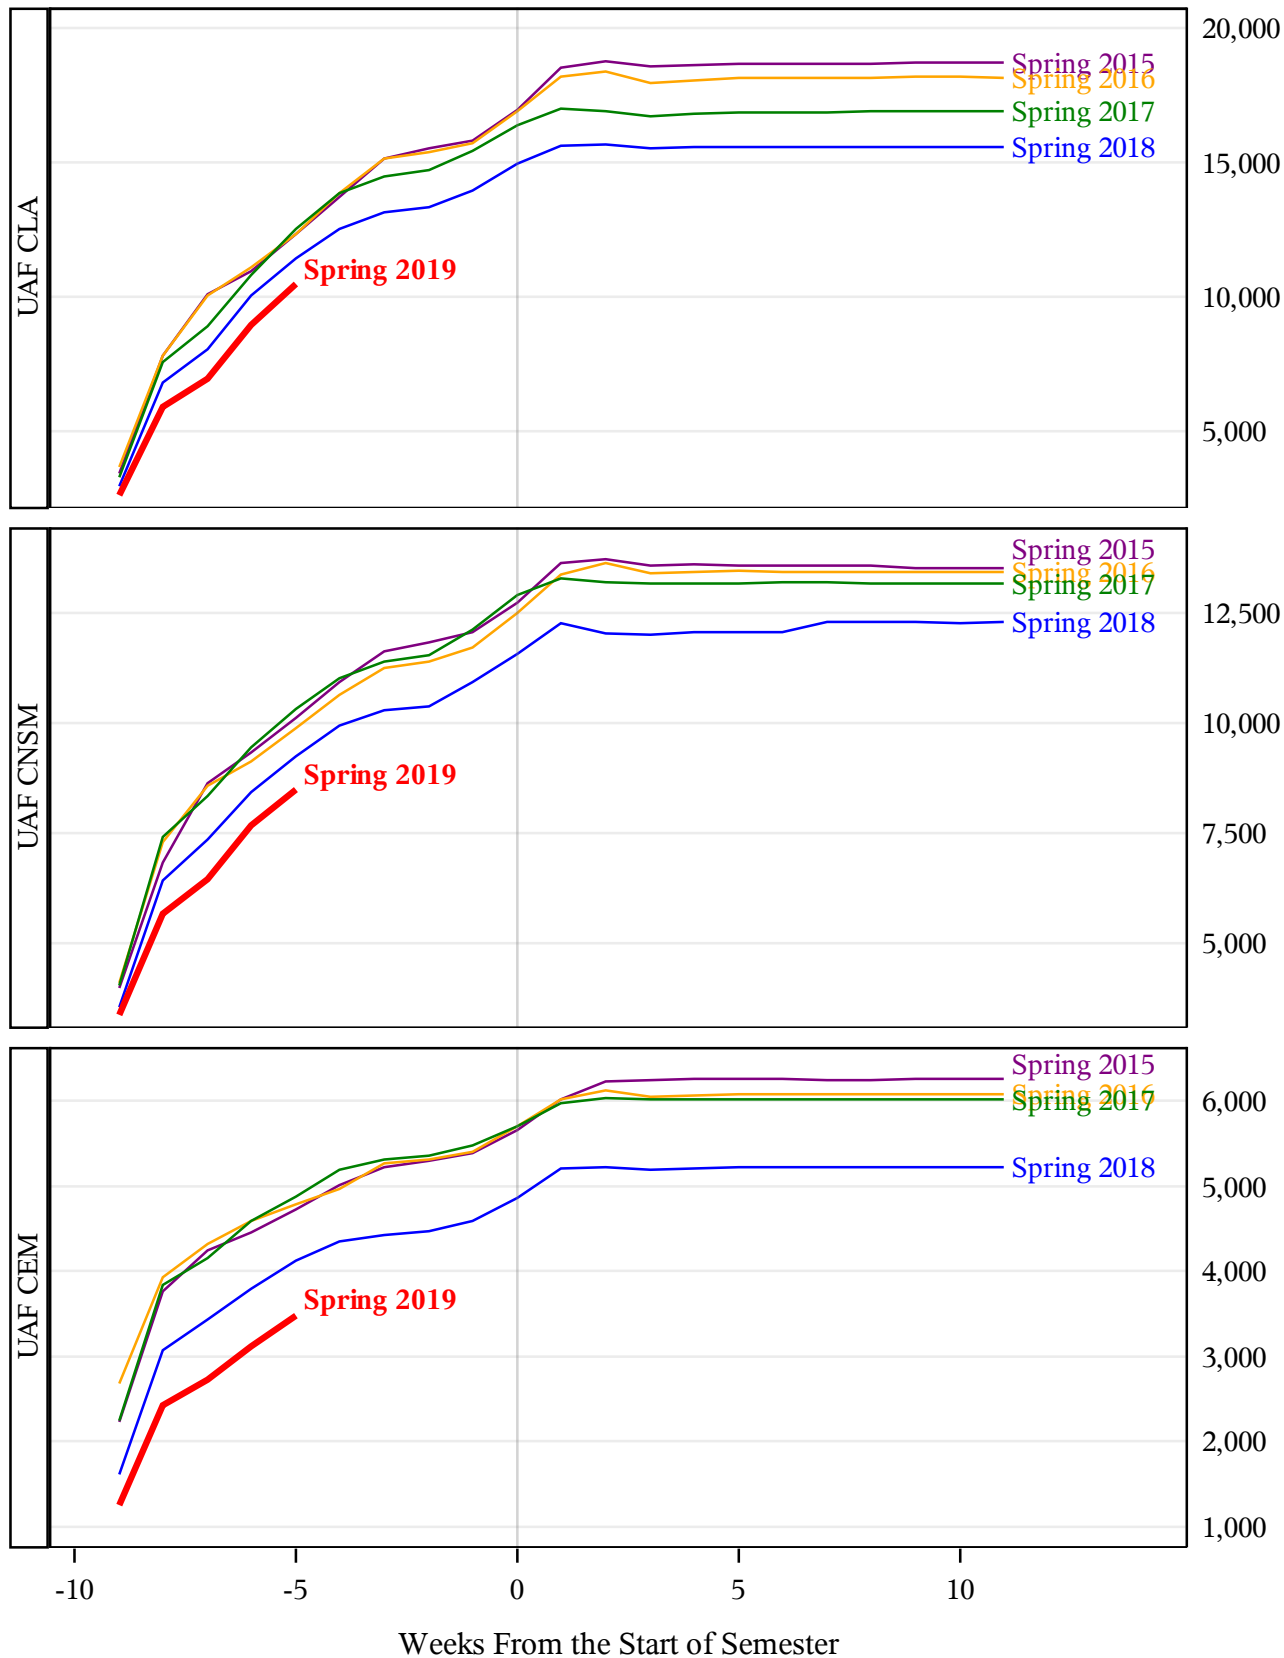

**University of Alaska Fairbanks - Early Semester Report  
 Student Credit Hours Generated by Registration Week  
 Spring 2015 - Spring 2019**

**University of Alaska Fairbanks - Early Semester Report  
 Student Credit Hours Generated by Registration Week  
 Spring 2015 - Spring 2019**