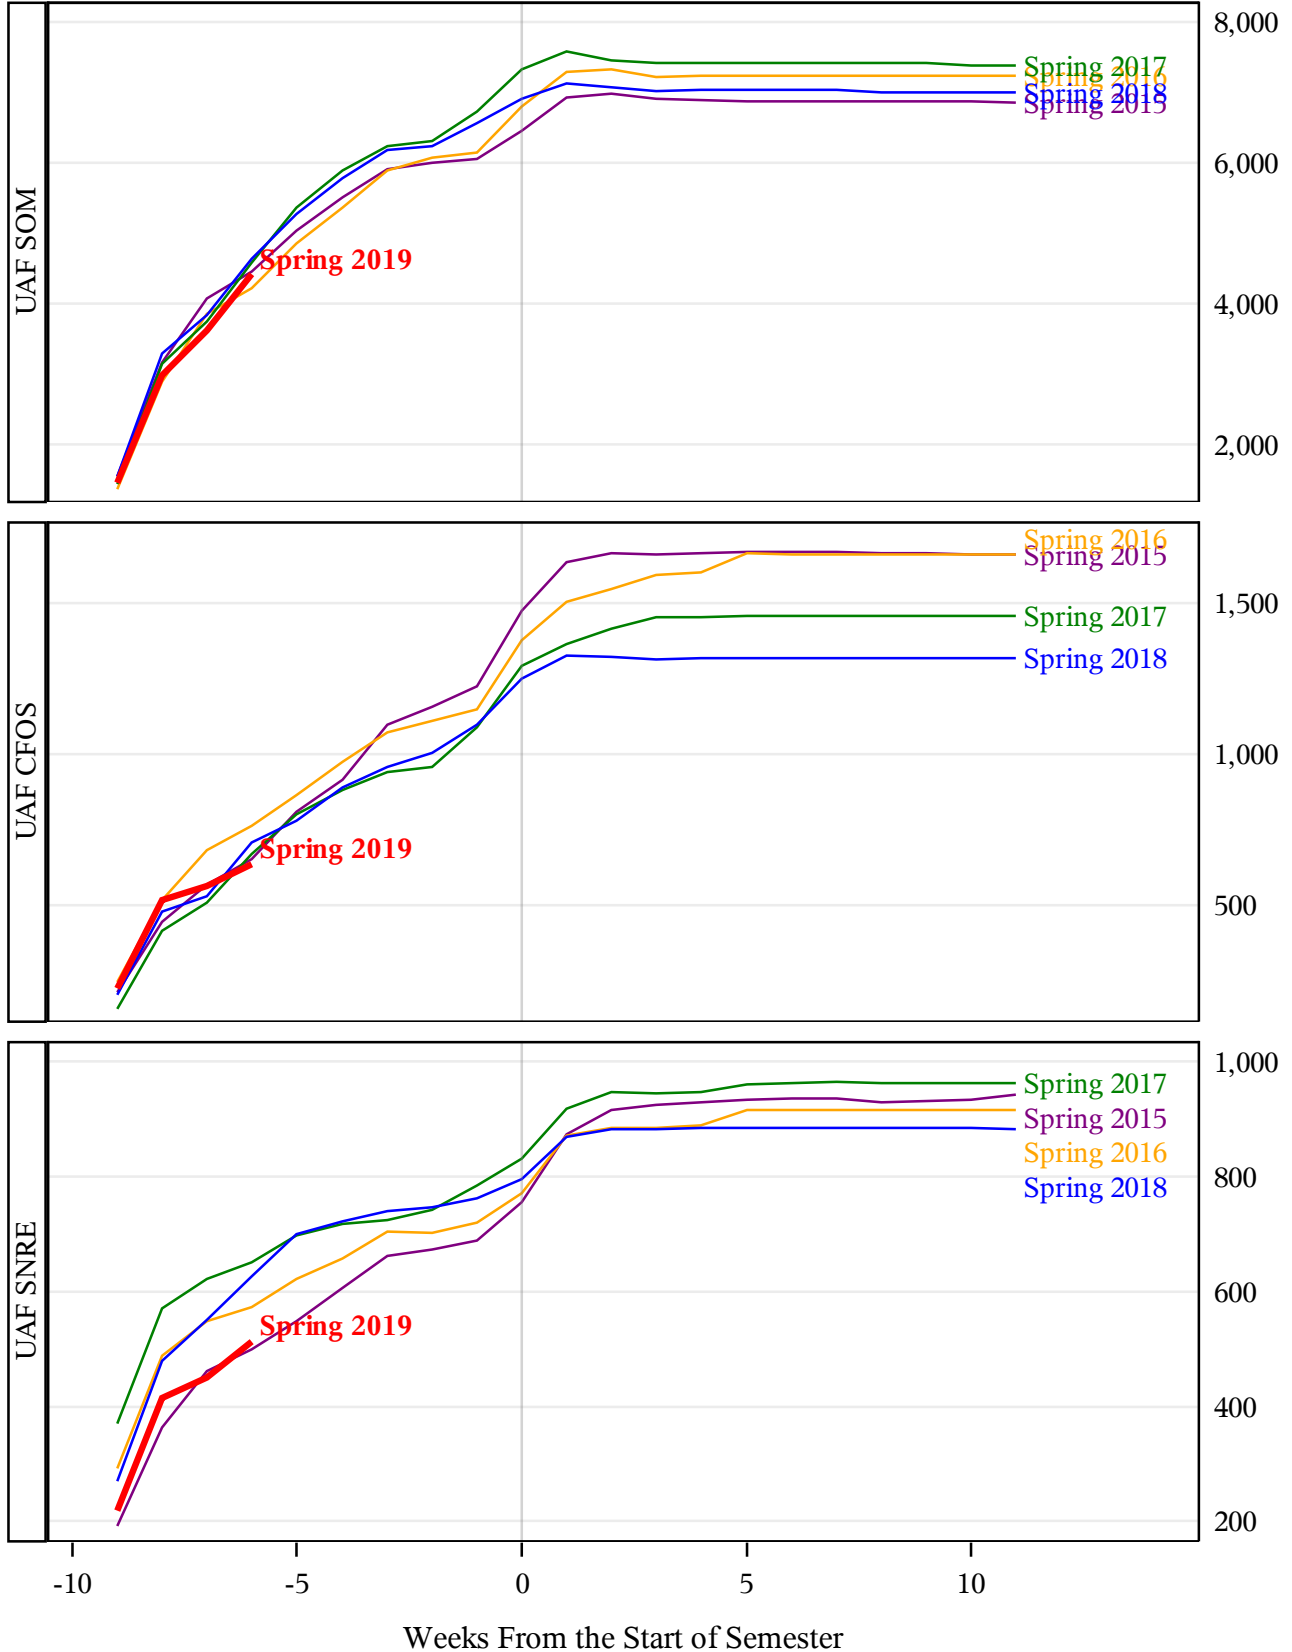

*University of Alaska Fairbanks - Early Semester Report
Student Credit Hours Generated by Registration Week
Spring 2015 - Spring 2019*