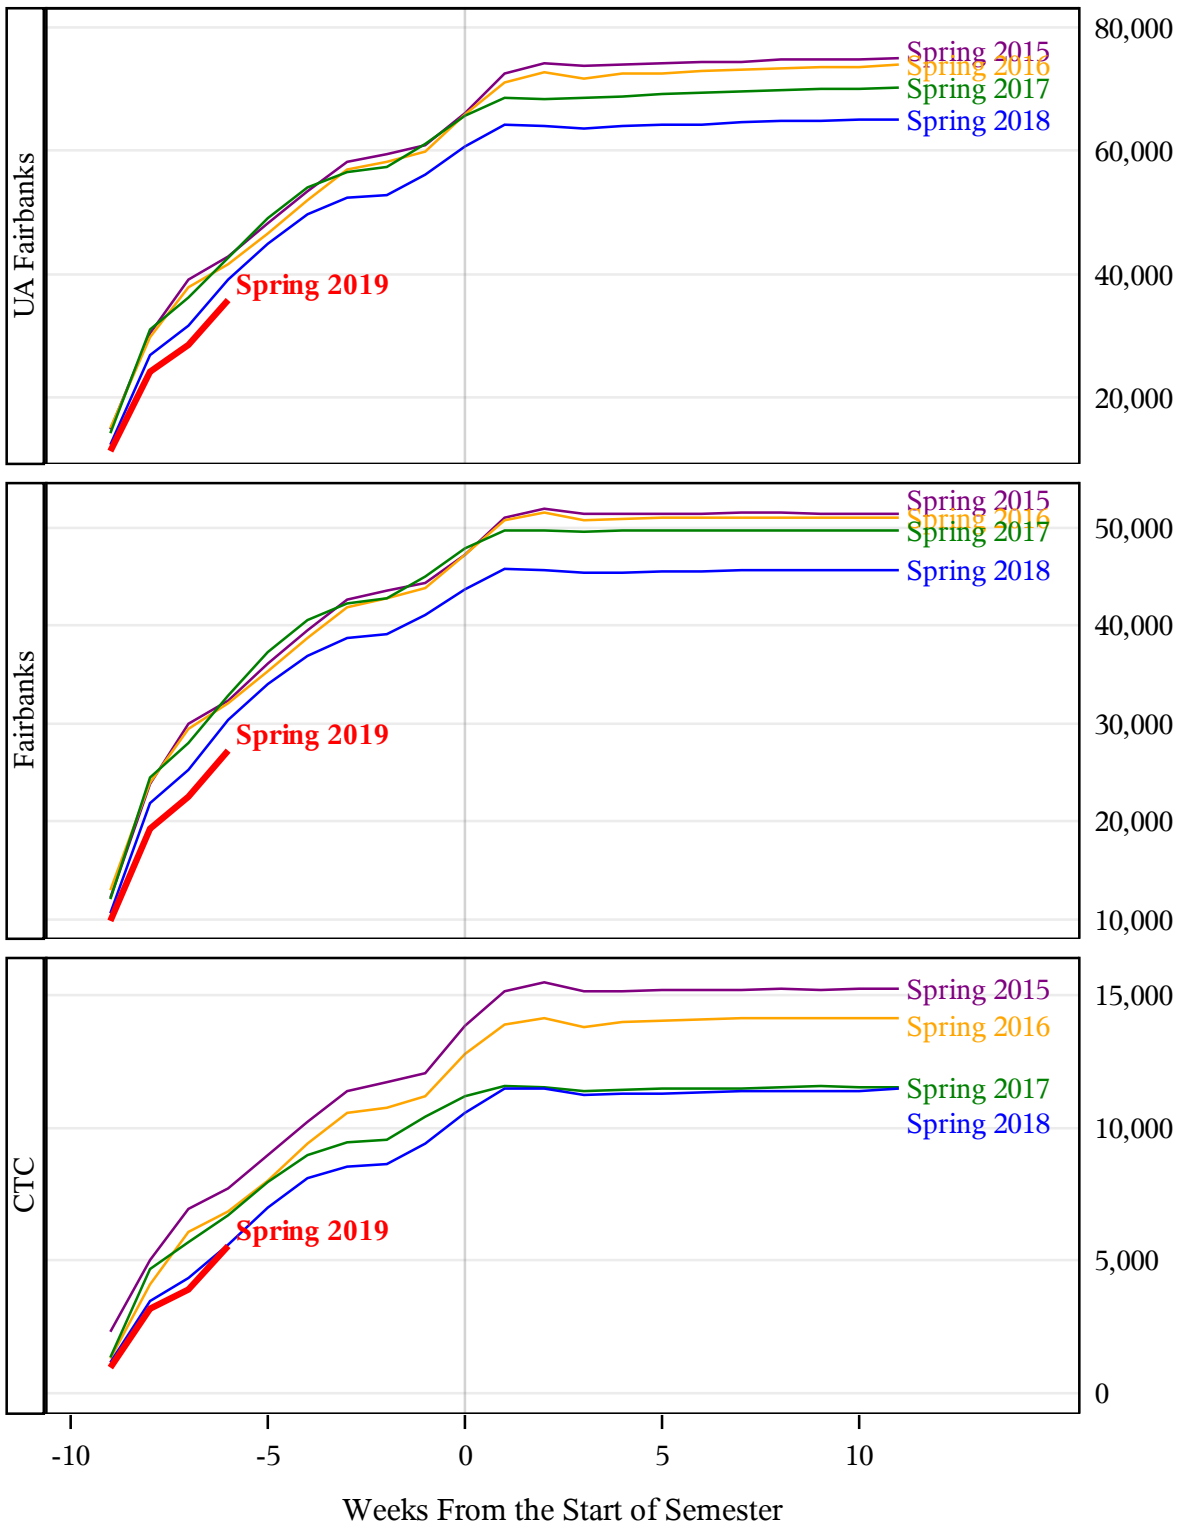

**University of Alaska Fairbanks - Early Semester Report
 Student Credit Hours Generated by Registration Week
 Spring 2015 - Spring 2019**

**University of Alaska Fairbanks - Early Semester Report
 Student Credit Hours Generated by Registration Week
 Spring 2015 - Spring 2019**