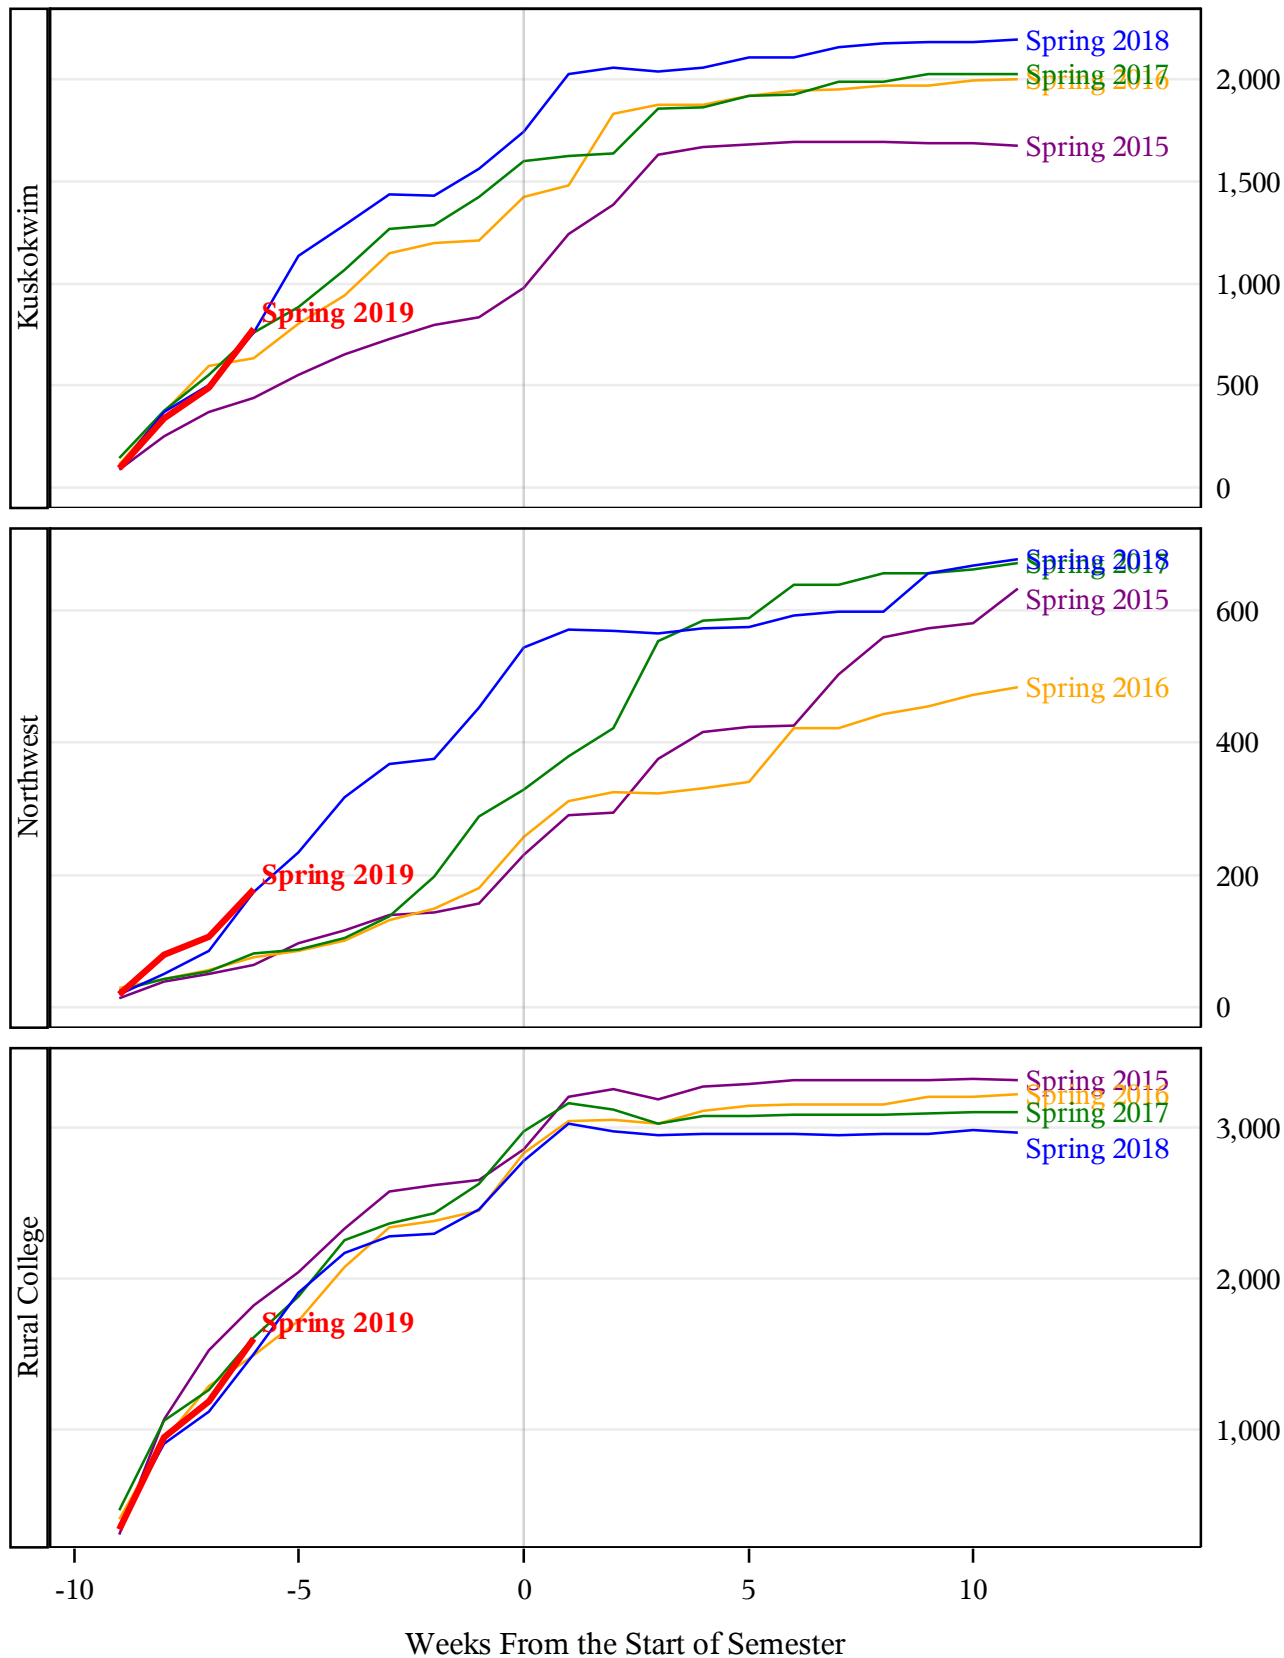

**University of Alaska Fairbanks - Early Semester Report
 Student Credit Hours Generated by Registration Week
 Spring 2015 - Spring 2019**

**University of Alaska Fairbanks - Early Semester Report
 Student Credit Hours Generated by Registration Week
 Spring 2015 - Spring 2019**