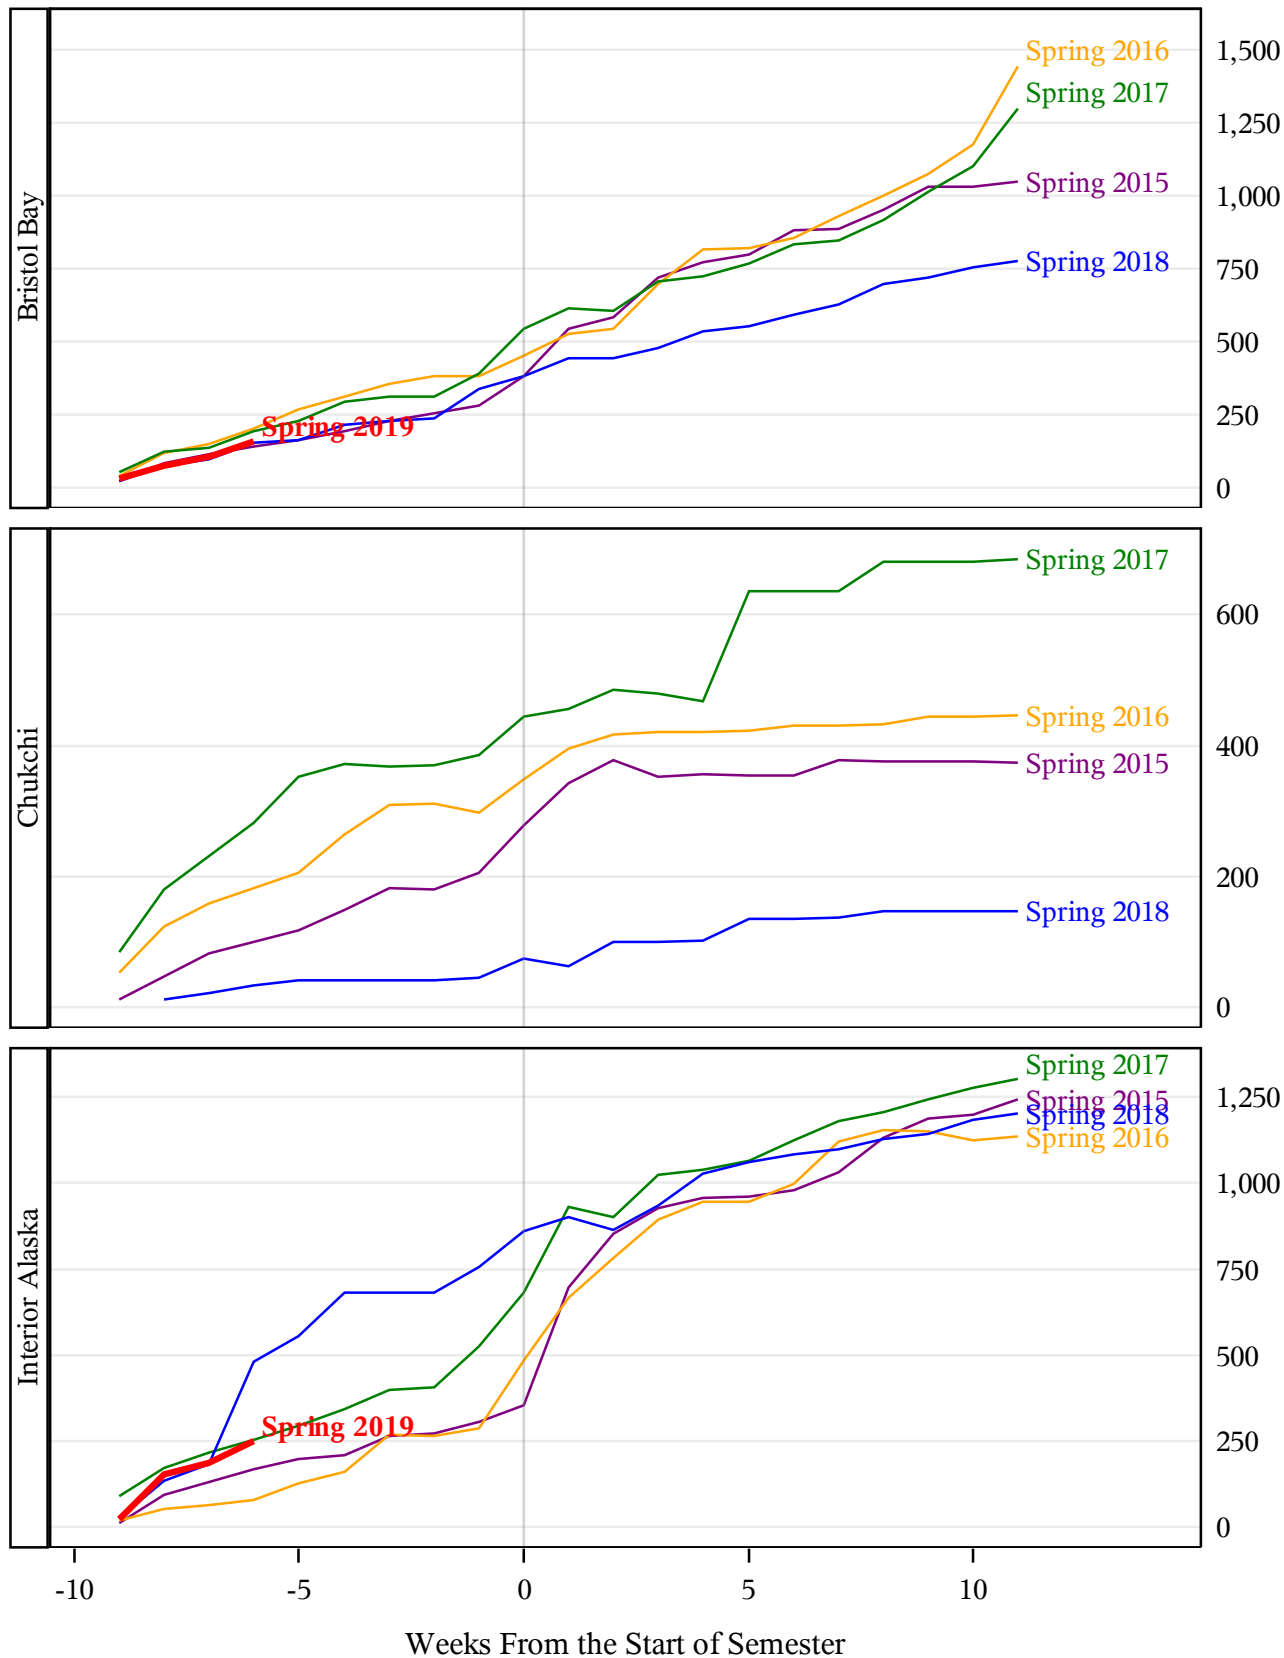

**University of Alaska Fairbanks - Early Semester Report
 Student Credit Hours Generated by Registration Week
 Spring 2015 - Spring 2019**

**University of Alaska Fairbanks - Early Semester Report
 Student Credit Hours Generated by Registration Week
 Spring 2015 - Spring 2019**