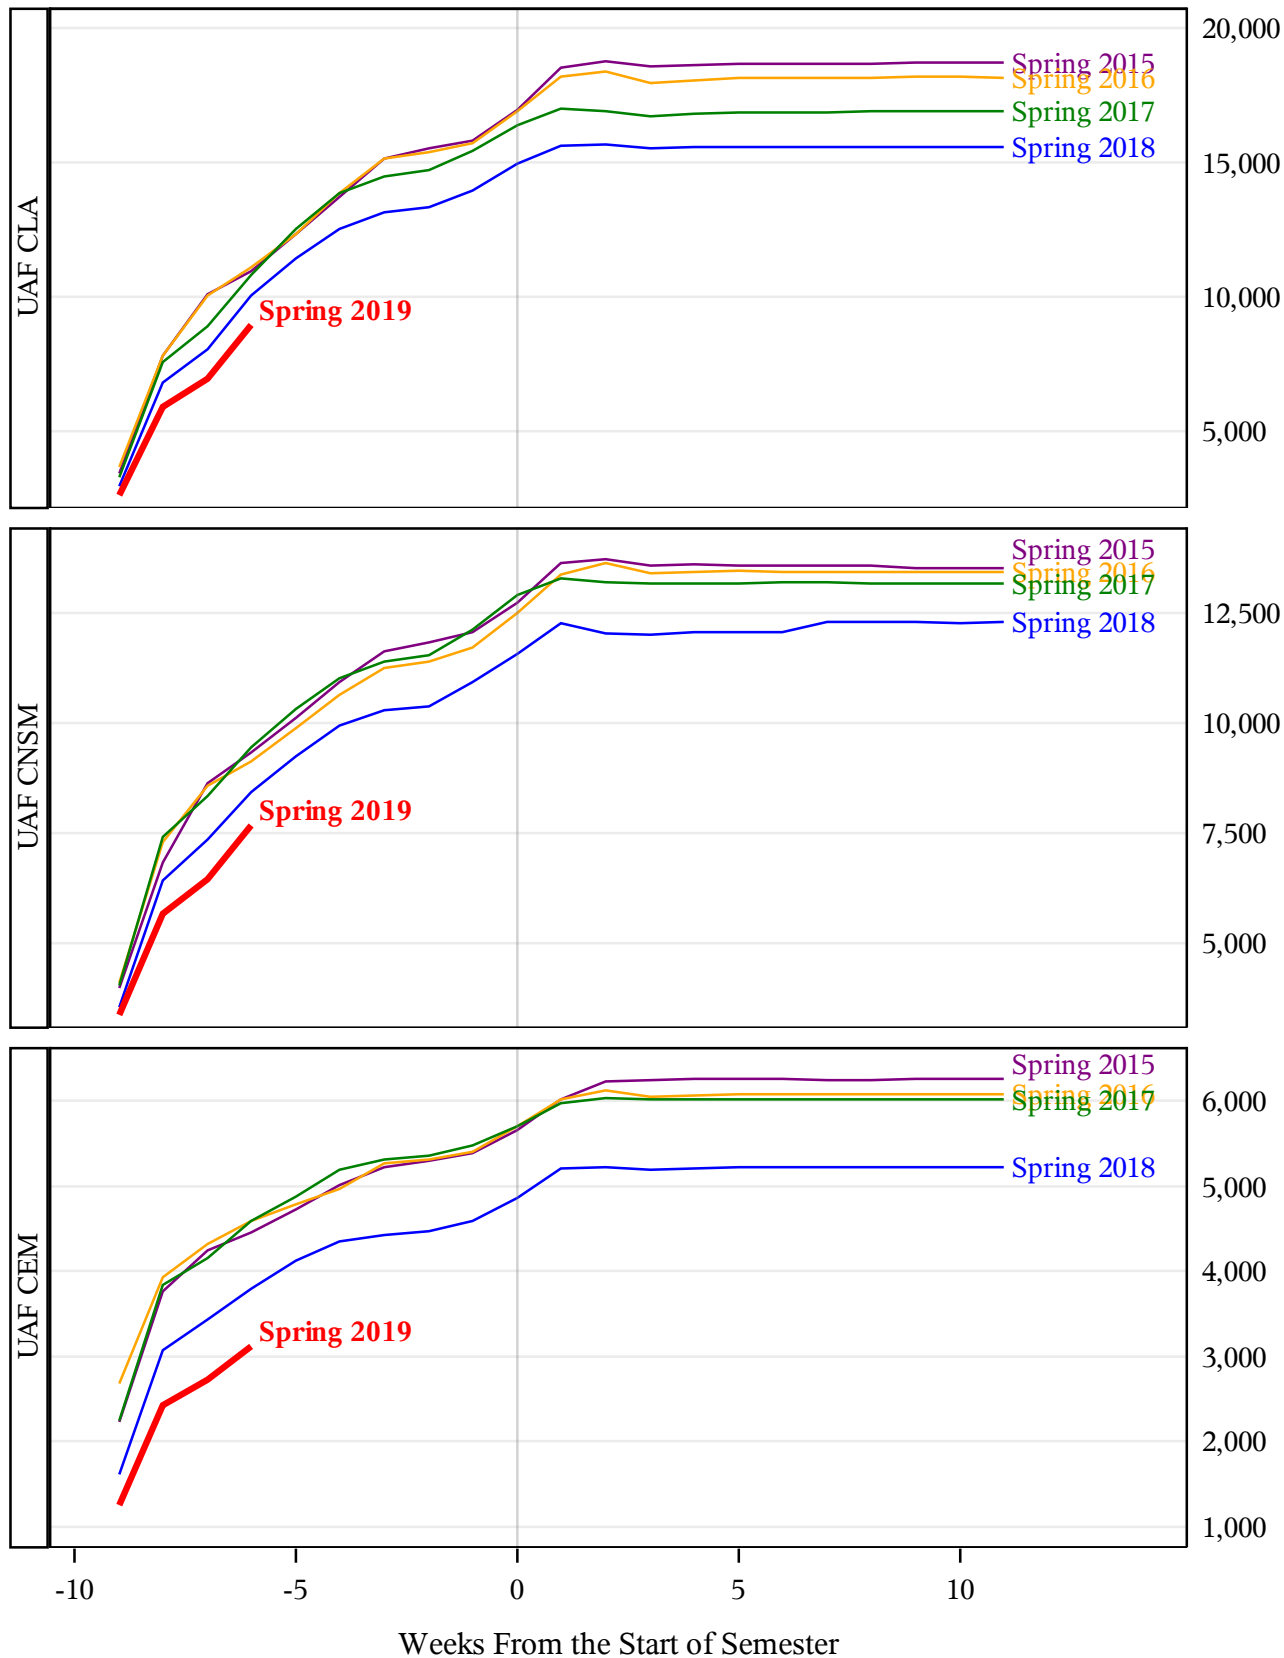

**University of Alaska Fairbanks - Early Semester Report
 Student Credit Hours Generated by Registration Week
 Spring 2015 - Spring 2019**

**University of Alaska Fairbanks - Early Semester Report
 Student Credit Hours Generated by Registration Week
 Spring 2015 - Spring 2019**