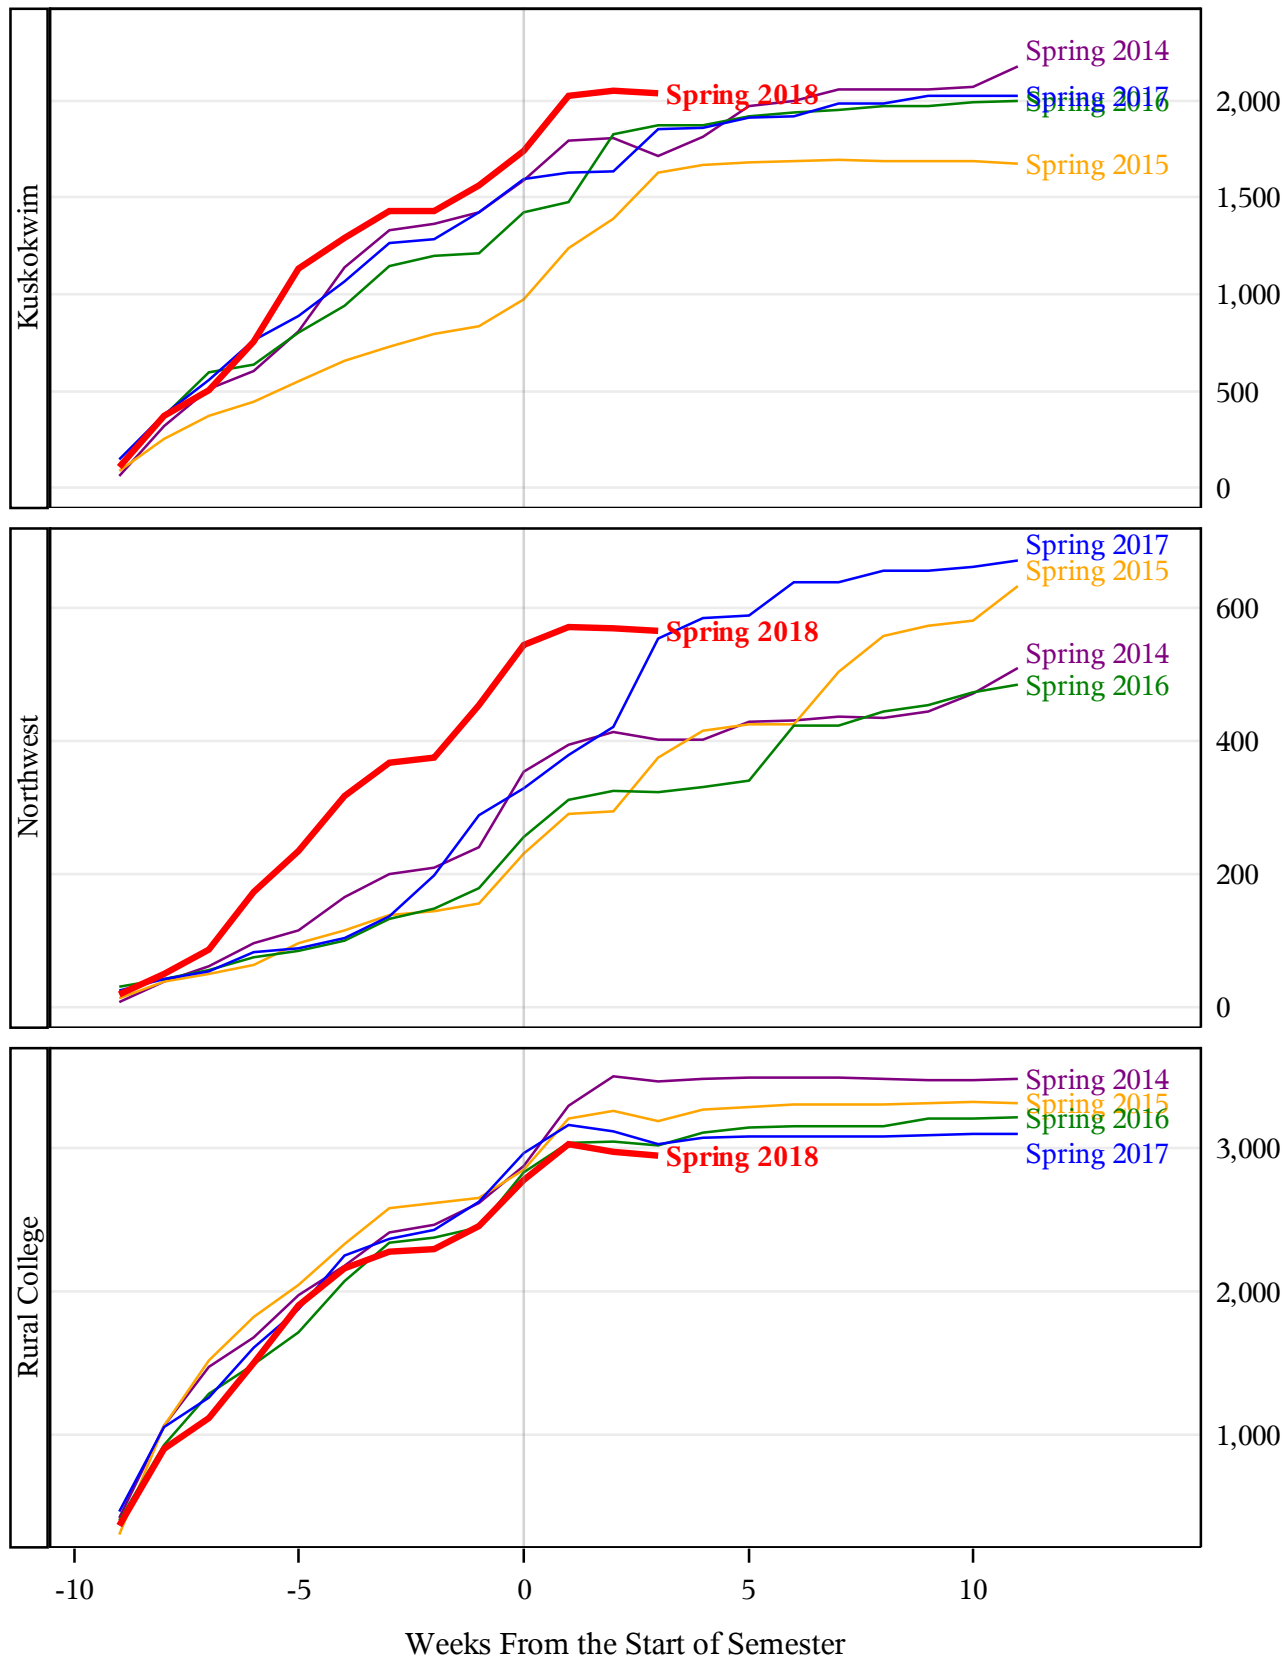

**University of Alaska Fairbanks - Early Semester Report
 Student Credit Hours Generated by Registration Week
 Spring 2014 - Spring 2018**

**University of Alaska Fairbanks - Early Semester Report
 Student Credit Hours Generated by Registration Week
 Spring 2014 - Spring 2018**