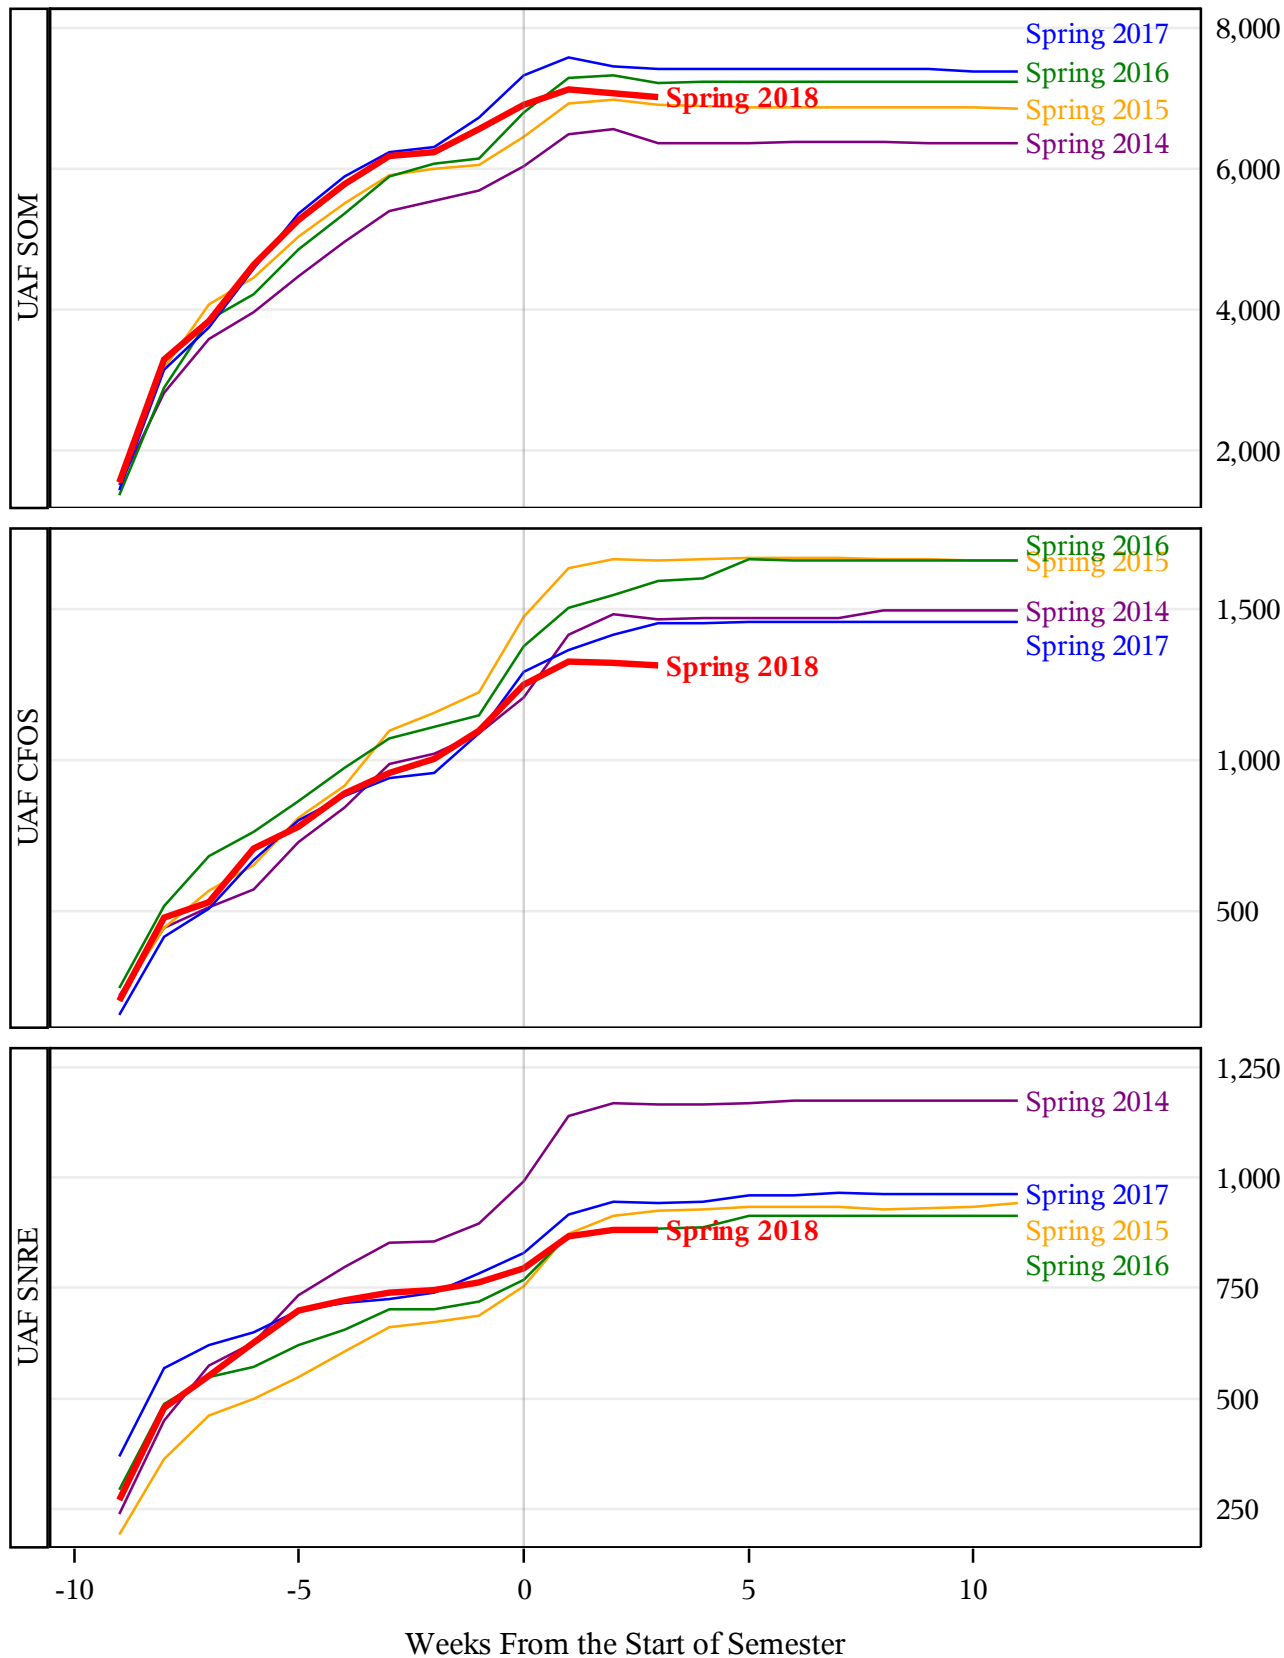

*University of Alaska Fairbanks - Early Semester Report
Student Credit Hours Generated by Registration Week
Spring 2014 - Spring 2018*