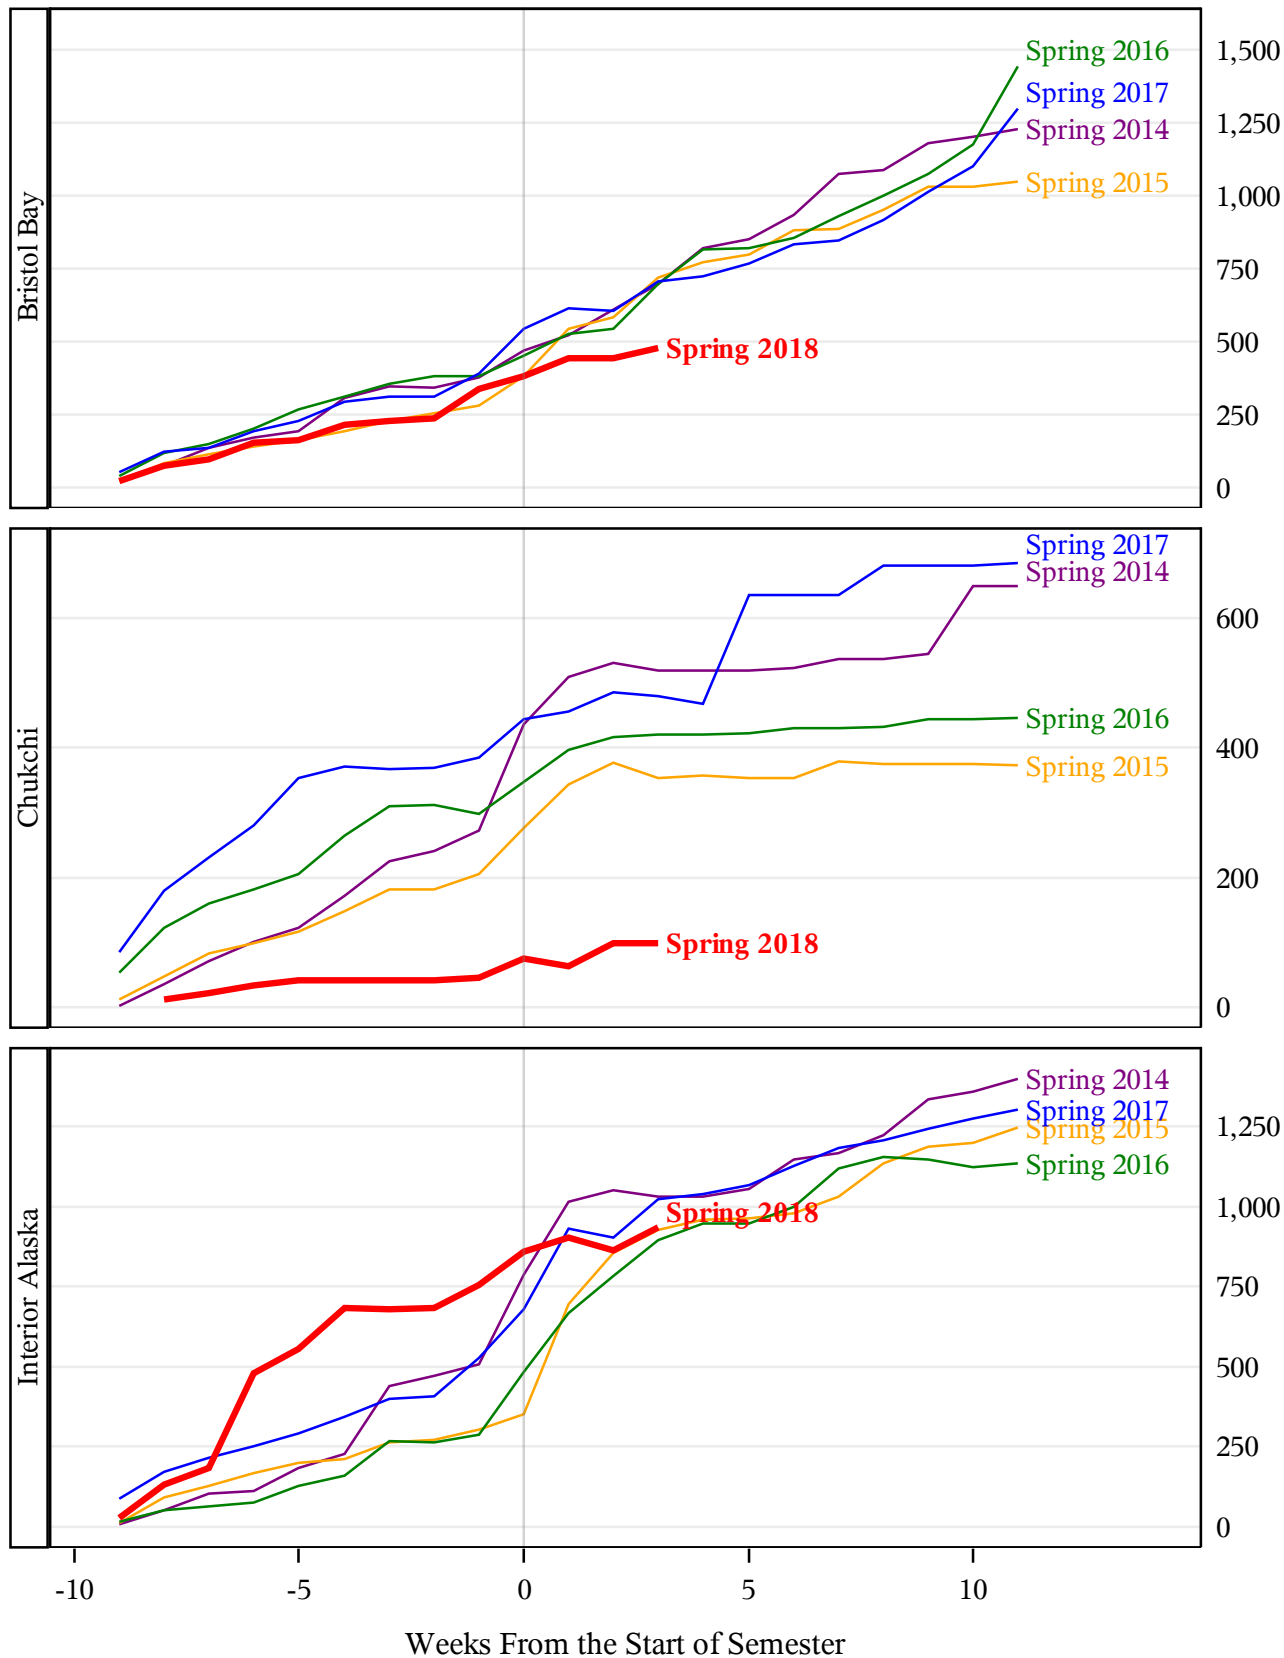

**University of Alaska Fairbanks - Early Semester Report
 Student Credit Hours Generated by Registration Week
 Spring 2014 - Spring 2018**

**University of Alaska Fairbanks - Early Semester Report
 Student Credit Hours Generated by Registration Week
 Spring 2014 - Spring 2018**