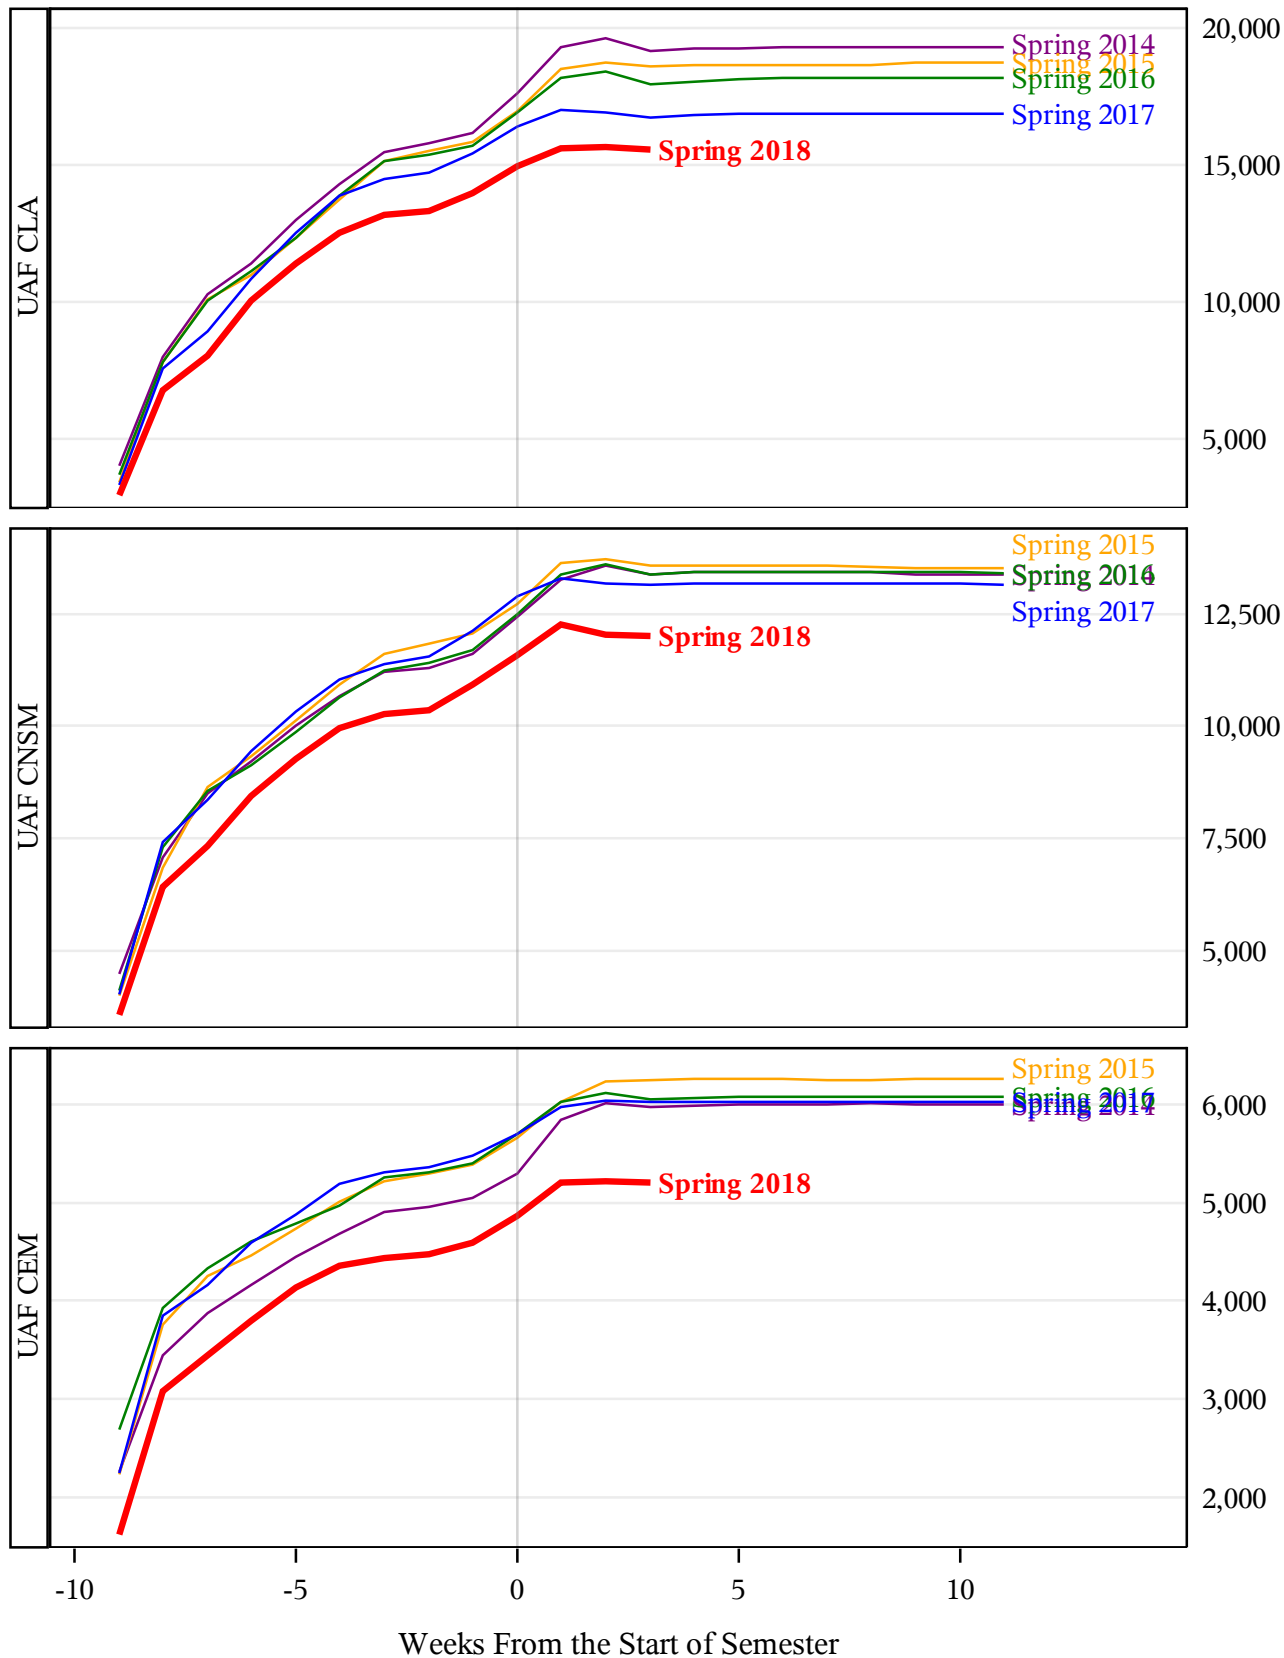

**University of Alaska Fairbanks - Early Semester Report
 Student Credit Hours Generated by Registration Week
 Spring 2014 - Spring 2018**

**University of Alaska Fairbanks - Early Semester Report
 Student Credit Hours Generated by Registration Week
 Spring 2014 - Spring 2018**