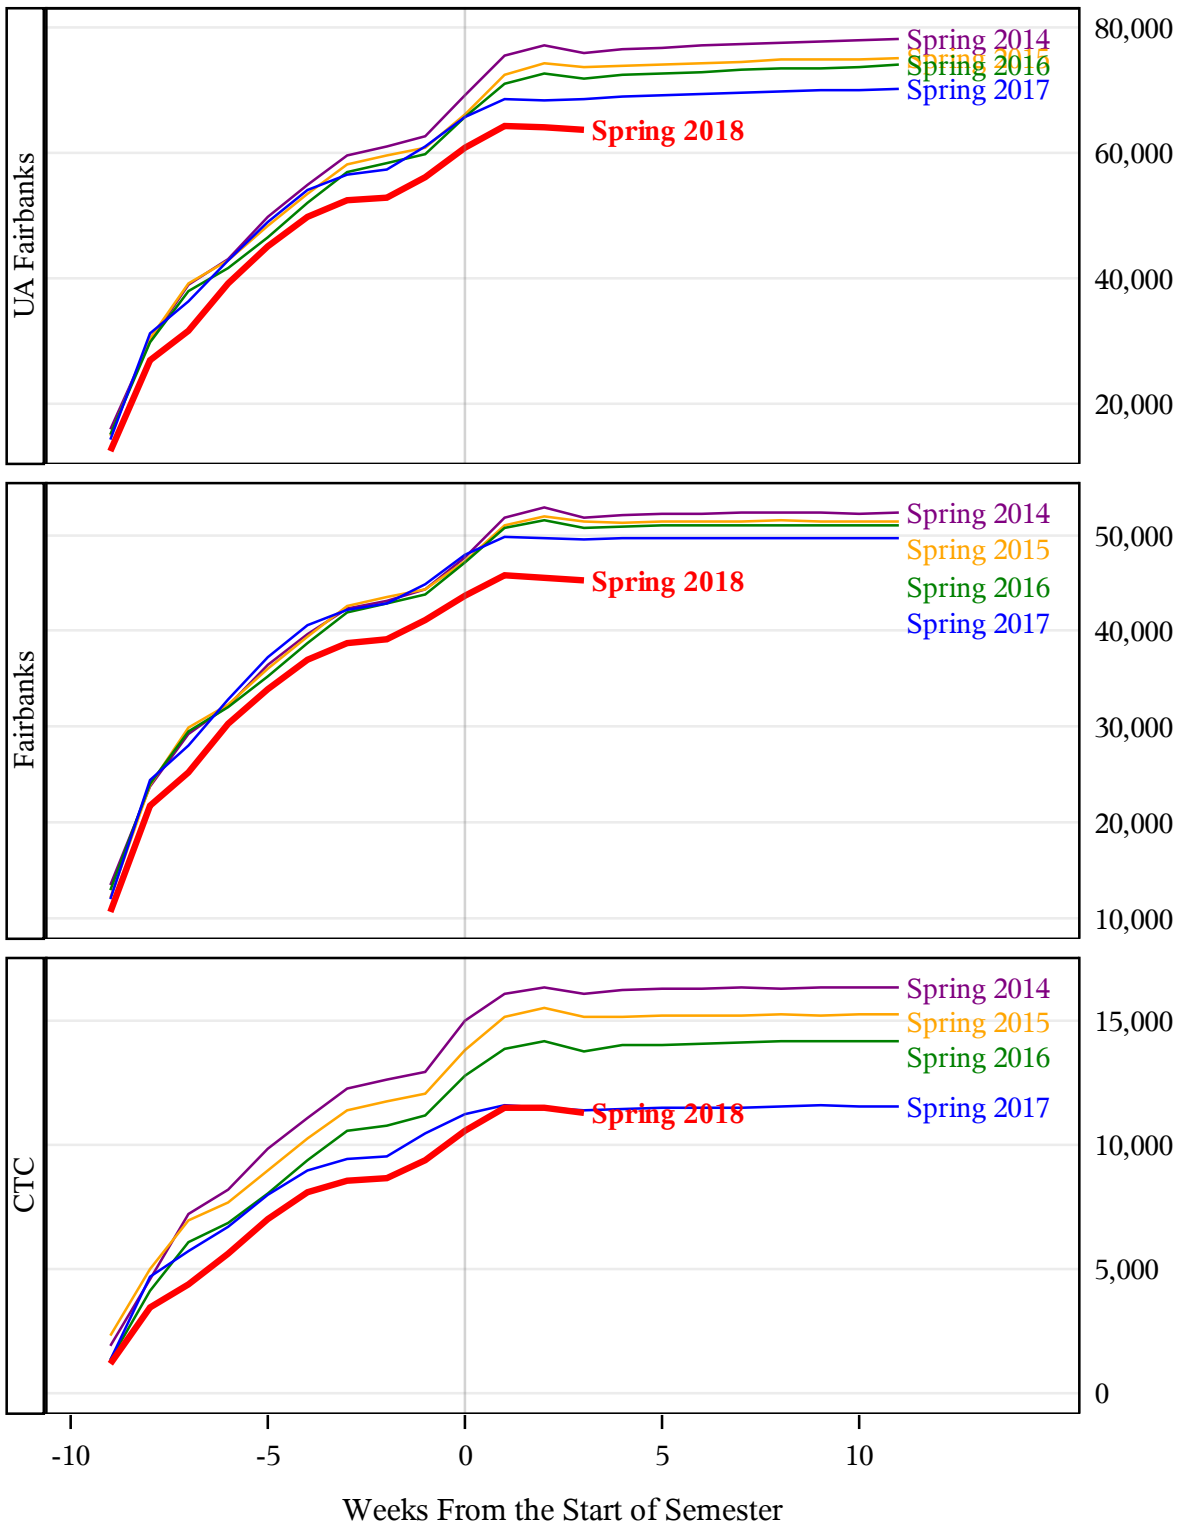

**University of Alaska Fairbanks - Early Semester Report
 Student Credit Hours Generated by Registration Week
 Spring 2014 - Spring 2018**

**University of Alaska Fairbanks - Early Semester Report
 Student Credit Hours Generated by Registration Week
 Spring 2014 - Spring 2018**