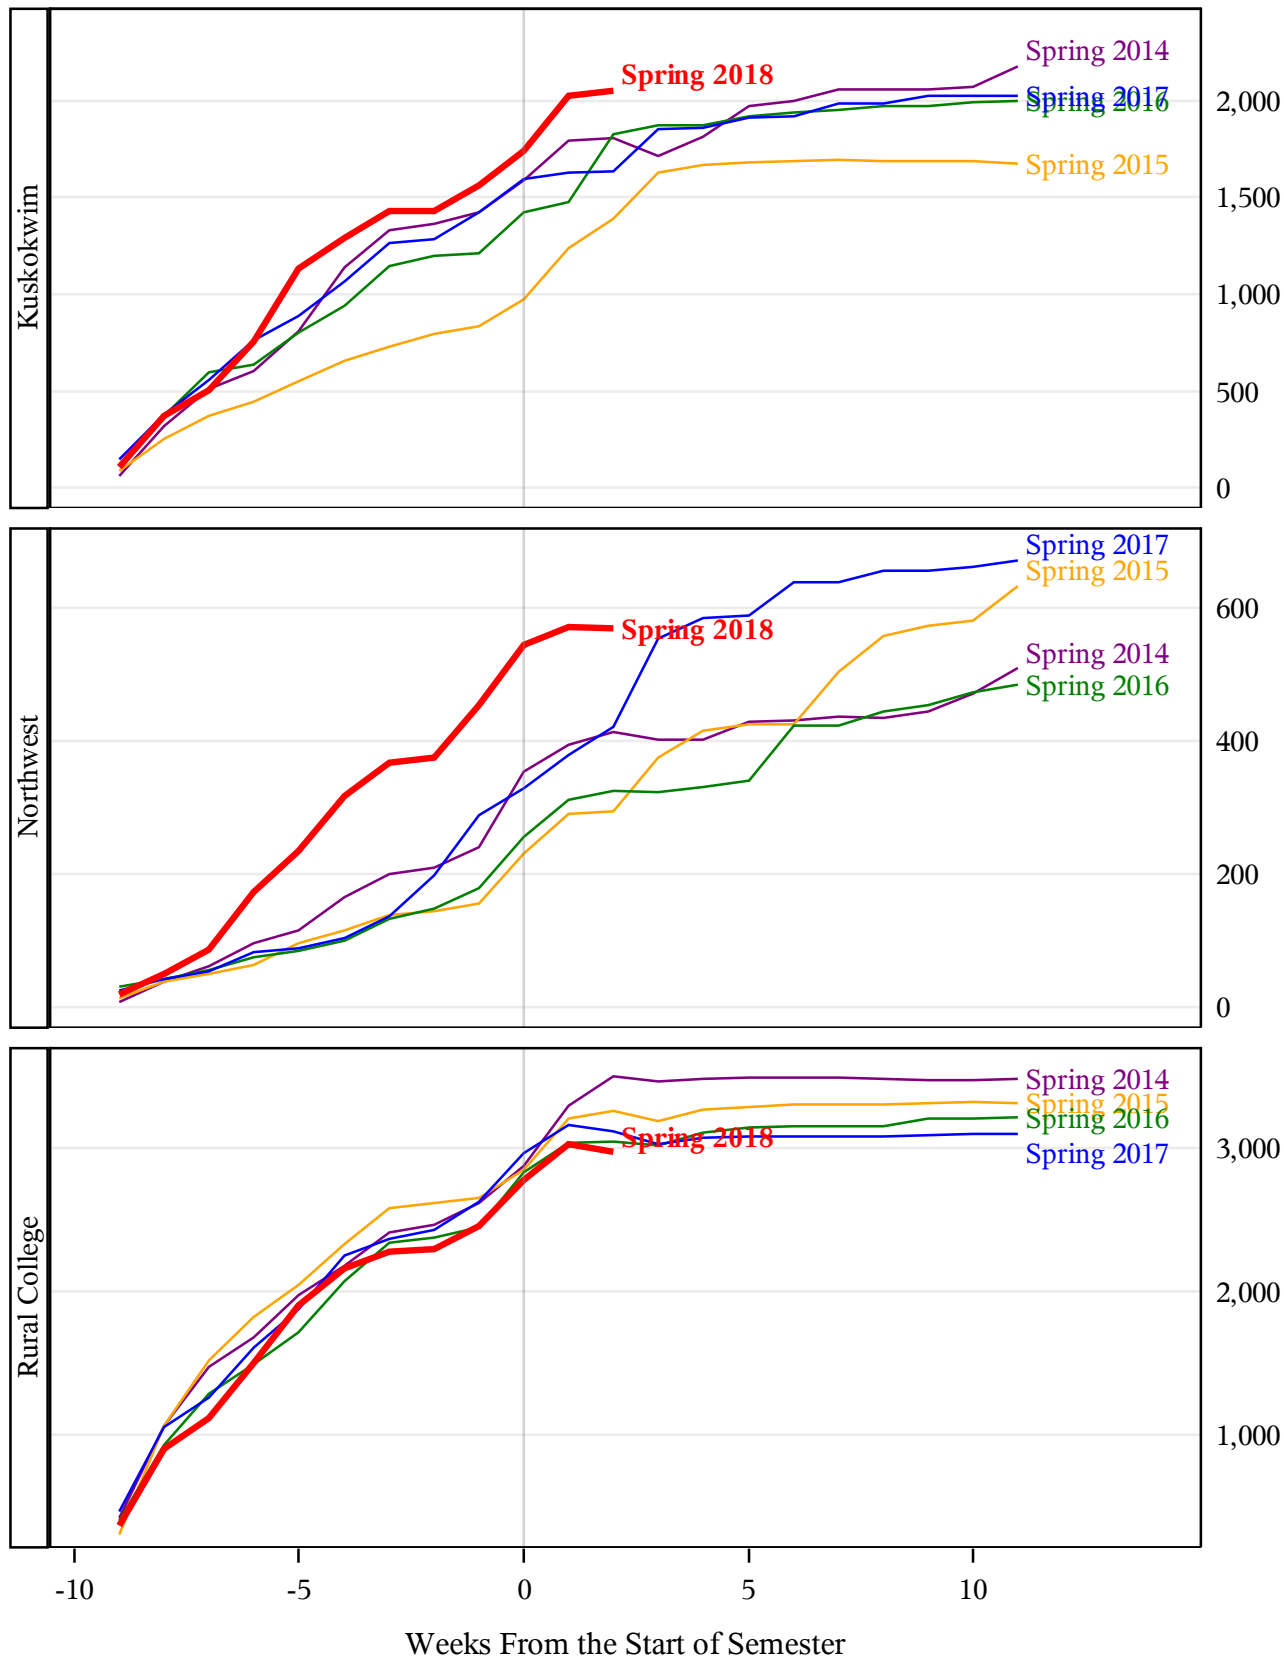

**University of Alaska Fairbanks - Early Semester Report
 Student Credit Hours Generated by Registration Week
 Spring 2014 - Spring 2018**

**University of Alaska Fairbanks - Early Semester Report
 Student Credit Hours Generated by Registration Week
 Spring 2014 - Spring 2018**