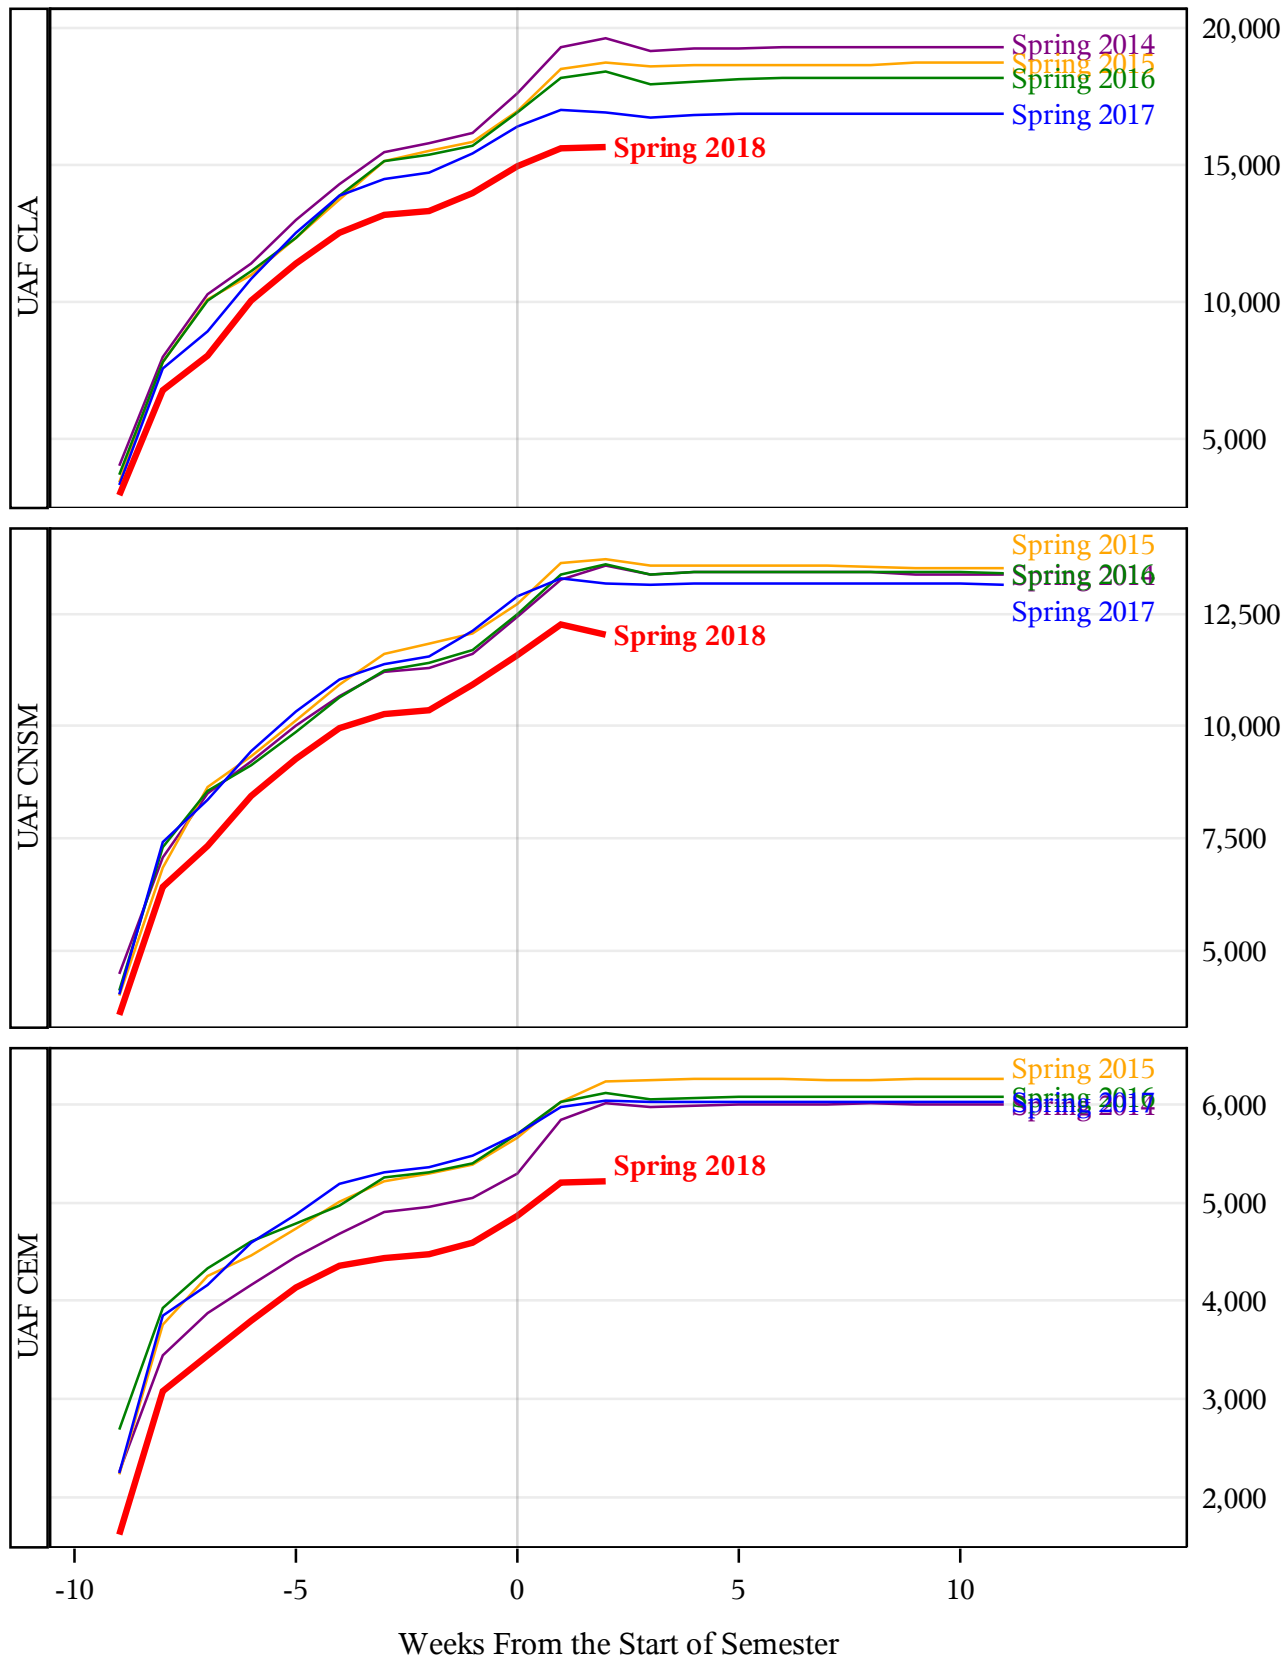

**University of Alaska Fairbanks - Early Semester Report
 Student Credit Hours Generated by Registration Week
 Spring 2014 - Spring 2018**

**University of Alaska Fairbanks - Early Semester Report
 Student Credit Hours Generated by Registration Week
 Spring 2014 - Spring 2018**