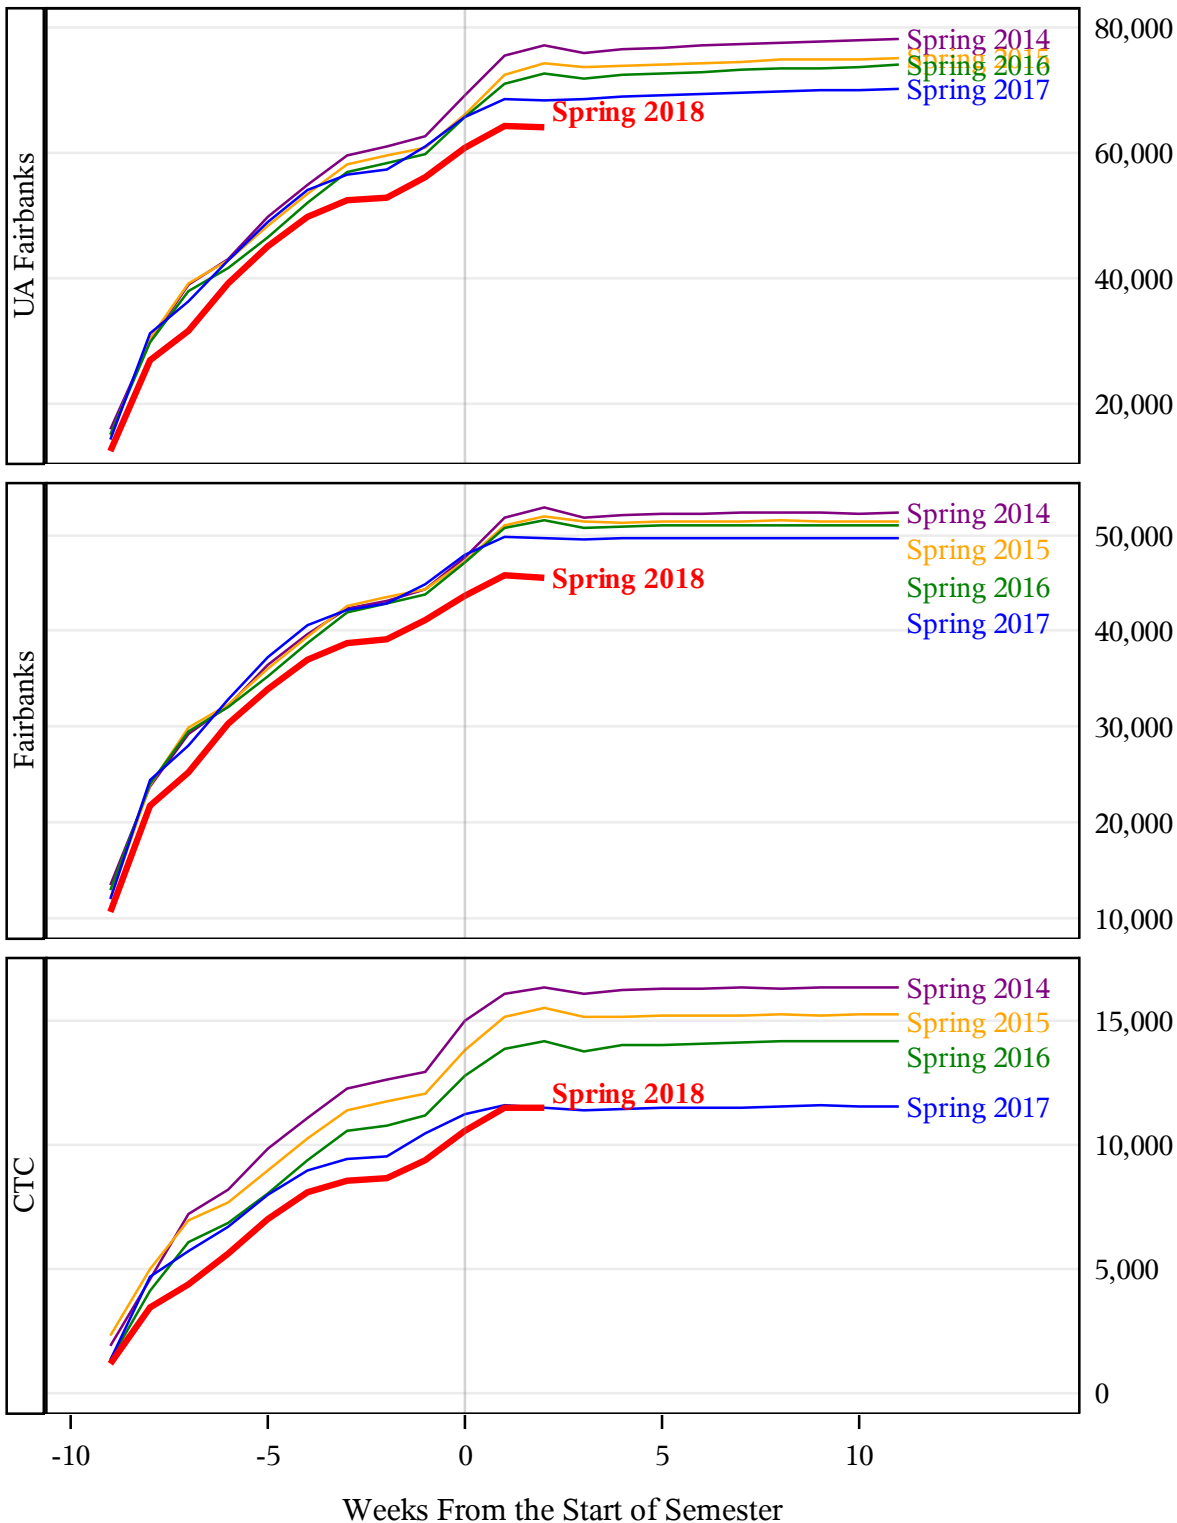

**University of Alaska Fairbanks - Early Semester Report
 Student Credit Hours Generated by Registration Week
 Spring 2014 - Spring 2018**

**University of Alaska Fairbanks - Early Semester Report
 Student Credit Hours Generated by Registration Week
 Spring 2014 - Spring 2018**