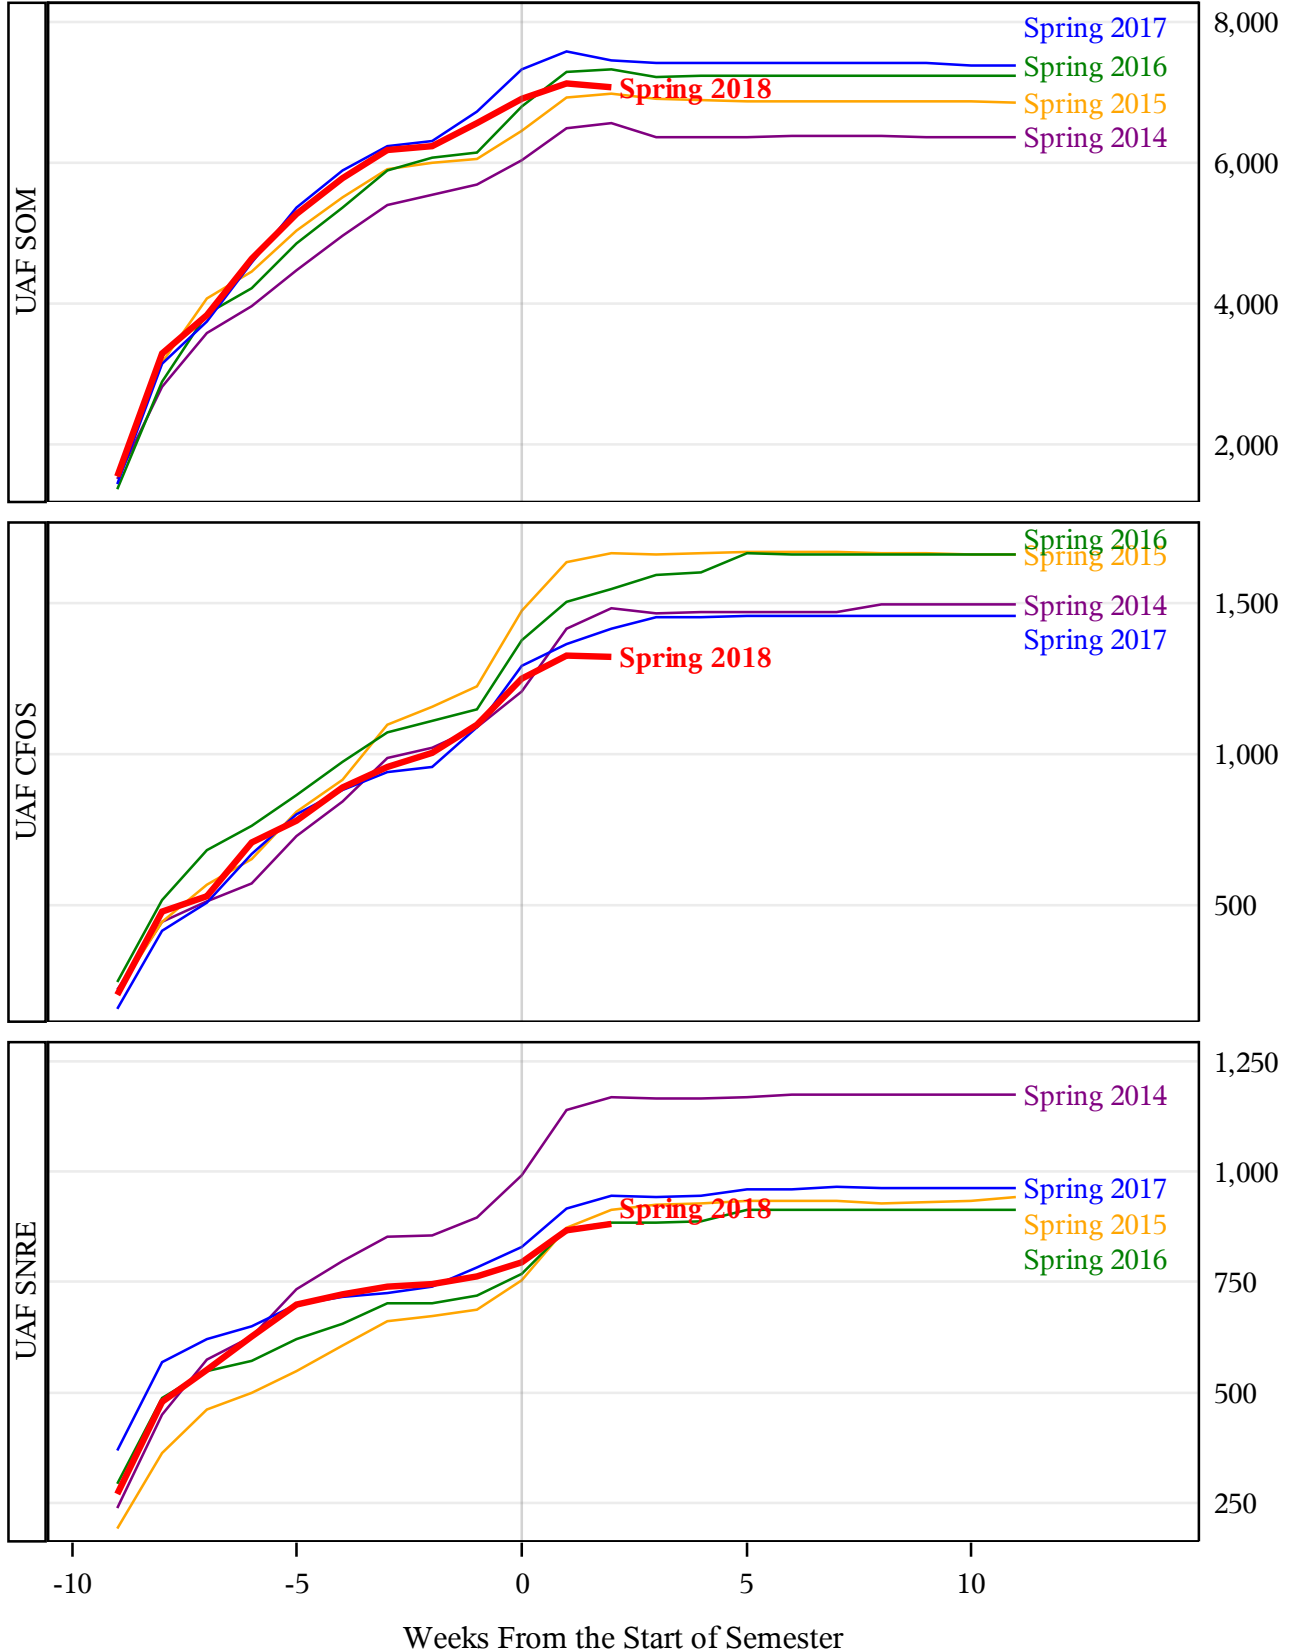

**University of Alaska Fairbanks - Early Semester Report
Student Credit Hours Generated by Registration Week
Spring 2014 - Spring 2018**