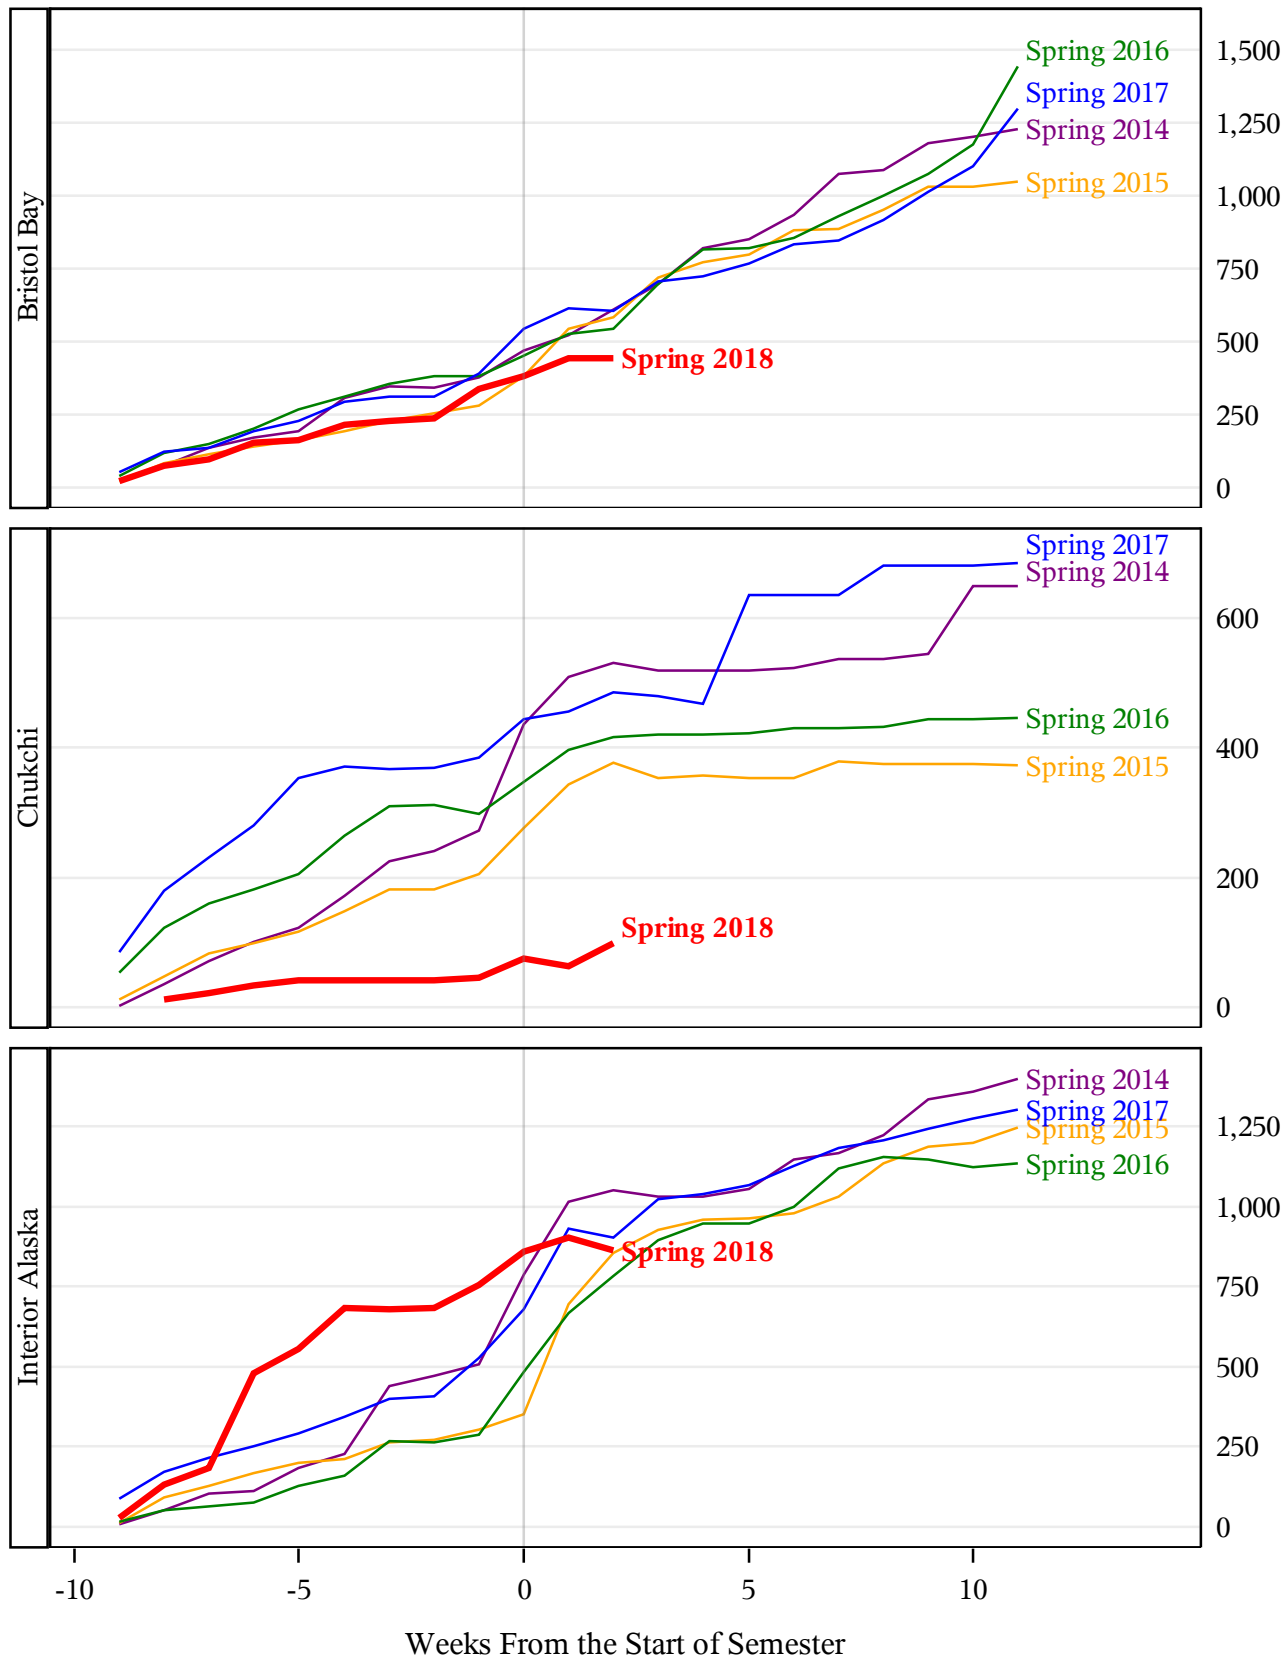

**University of Alaska Fairbanks - Early Semester Report
 Student Credit Hours Generated by Registration Week
 Spring 2014 - Spring 2018**

**University of Alaska Fairbanks - Early Semester Report
 Student Credit Hours Generated by Registration Week
 Spring 2014 - Spring 2018**