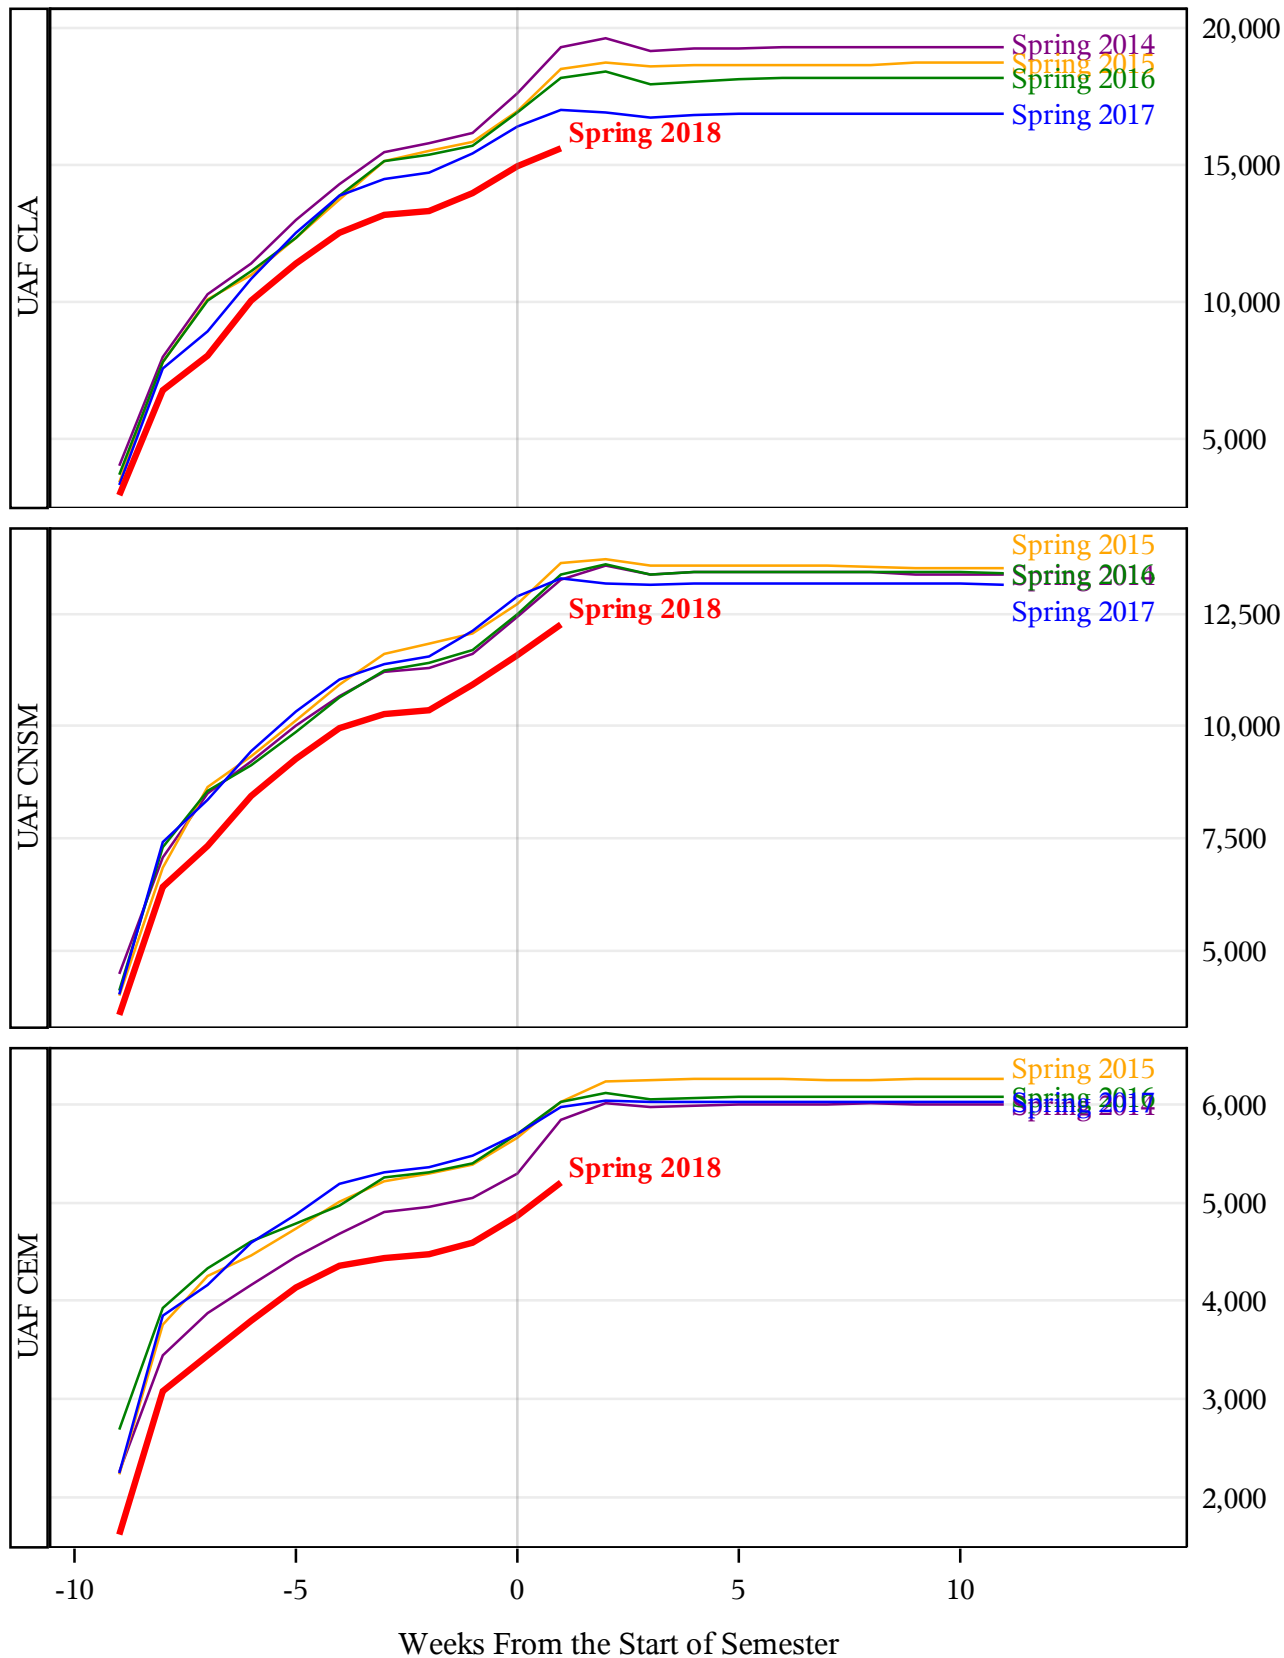

**University of Alaska Fairbanks - Early Semester Report
 Student Credit Hours Generated by Registration Week
 Spring 2014 - Spring 2018**

**University of Alaska Fairbanks - Early Semester Report
 Student Credit Hours Generated by Registration Week
 Spring 2014 - Spring 2018**