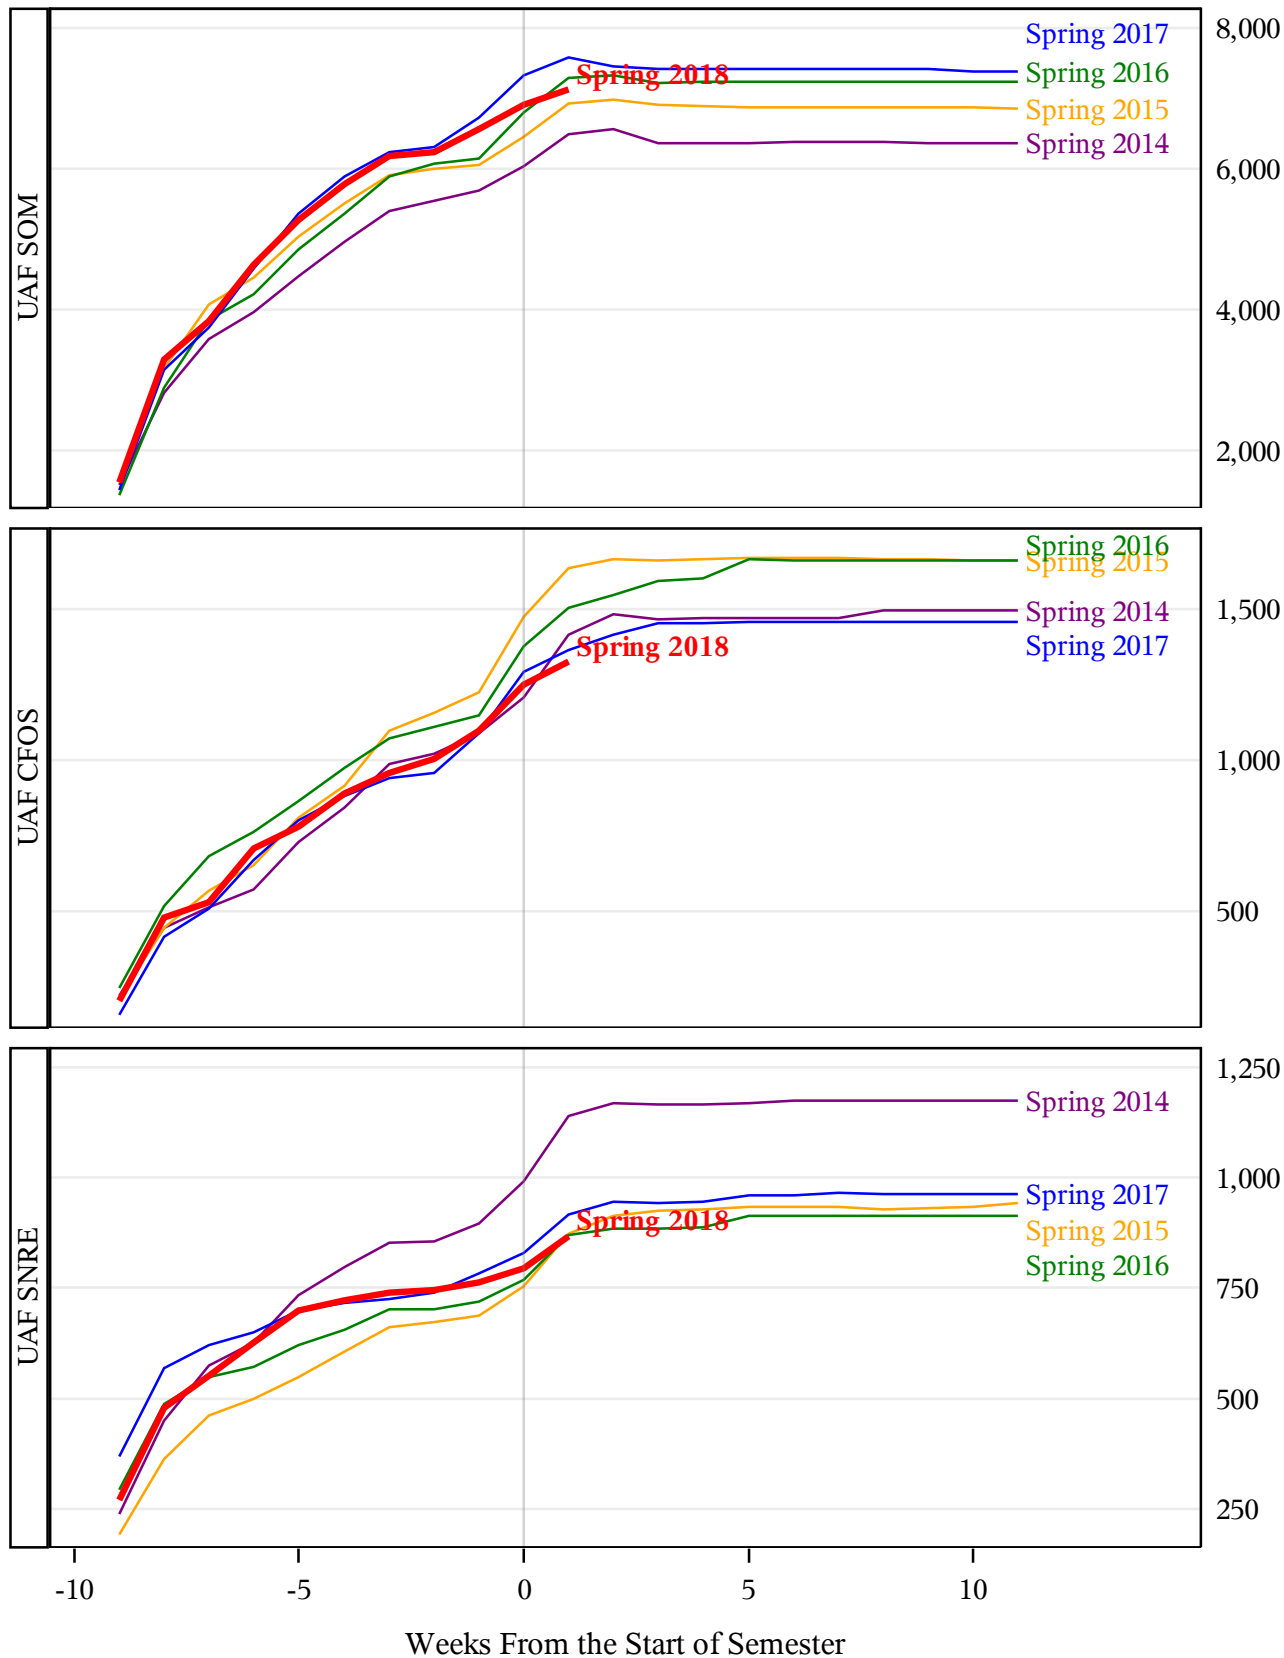

*University of Alaska Fairbanks - Early Semester Report
Student Credit Hours Generated by Registration Week
Spring 2014 - Spring 2018*