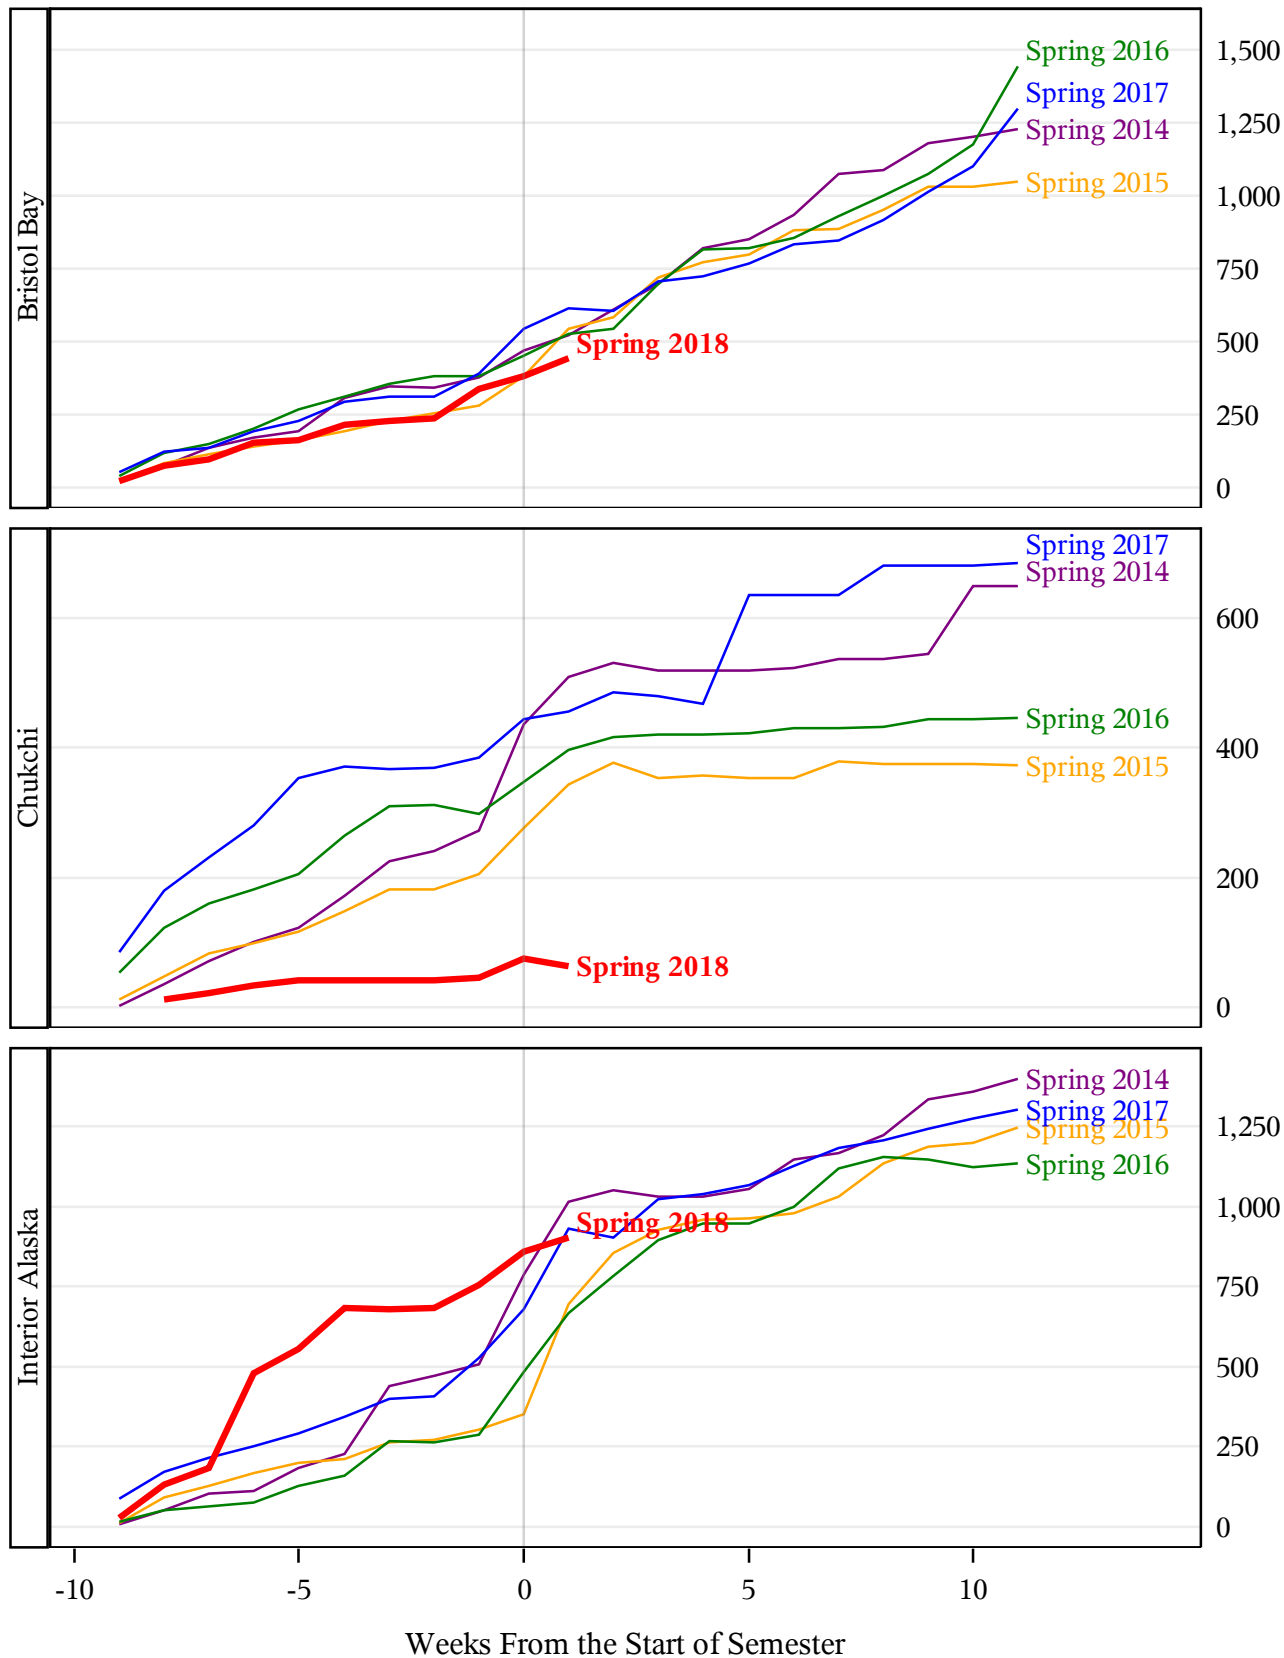

**University of Alaska Fairbanks - Early Semester Report
 Student Credit Hours Generated by Registration Week
 Spring 2014 - Spring 2018**

**University of Alaska Fairbanks - Early Semester Report
 Student Credit Hours Generated by Registration Week
 Spring 2014 - Spring 2018**