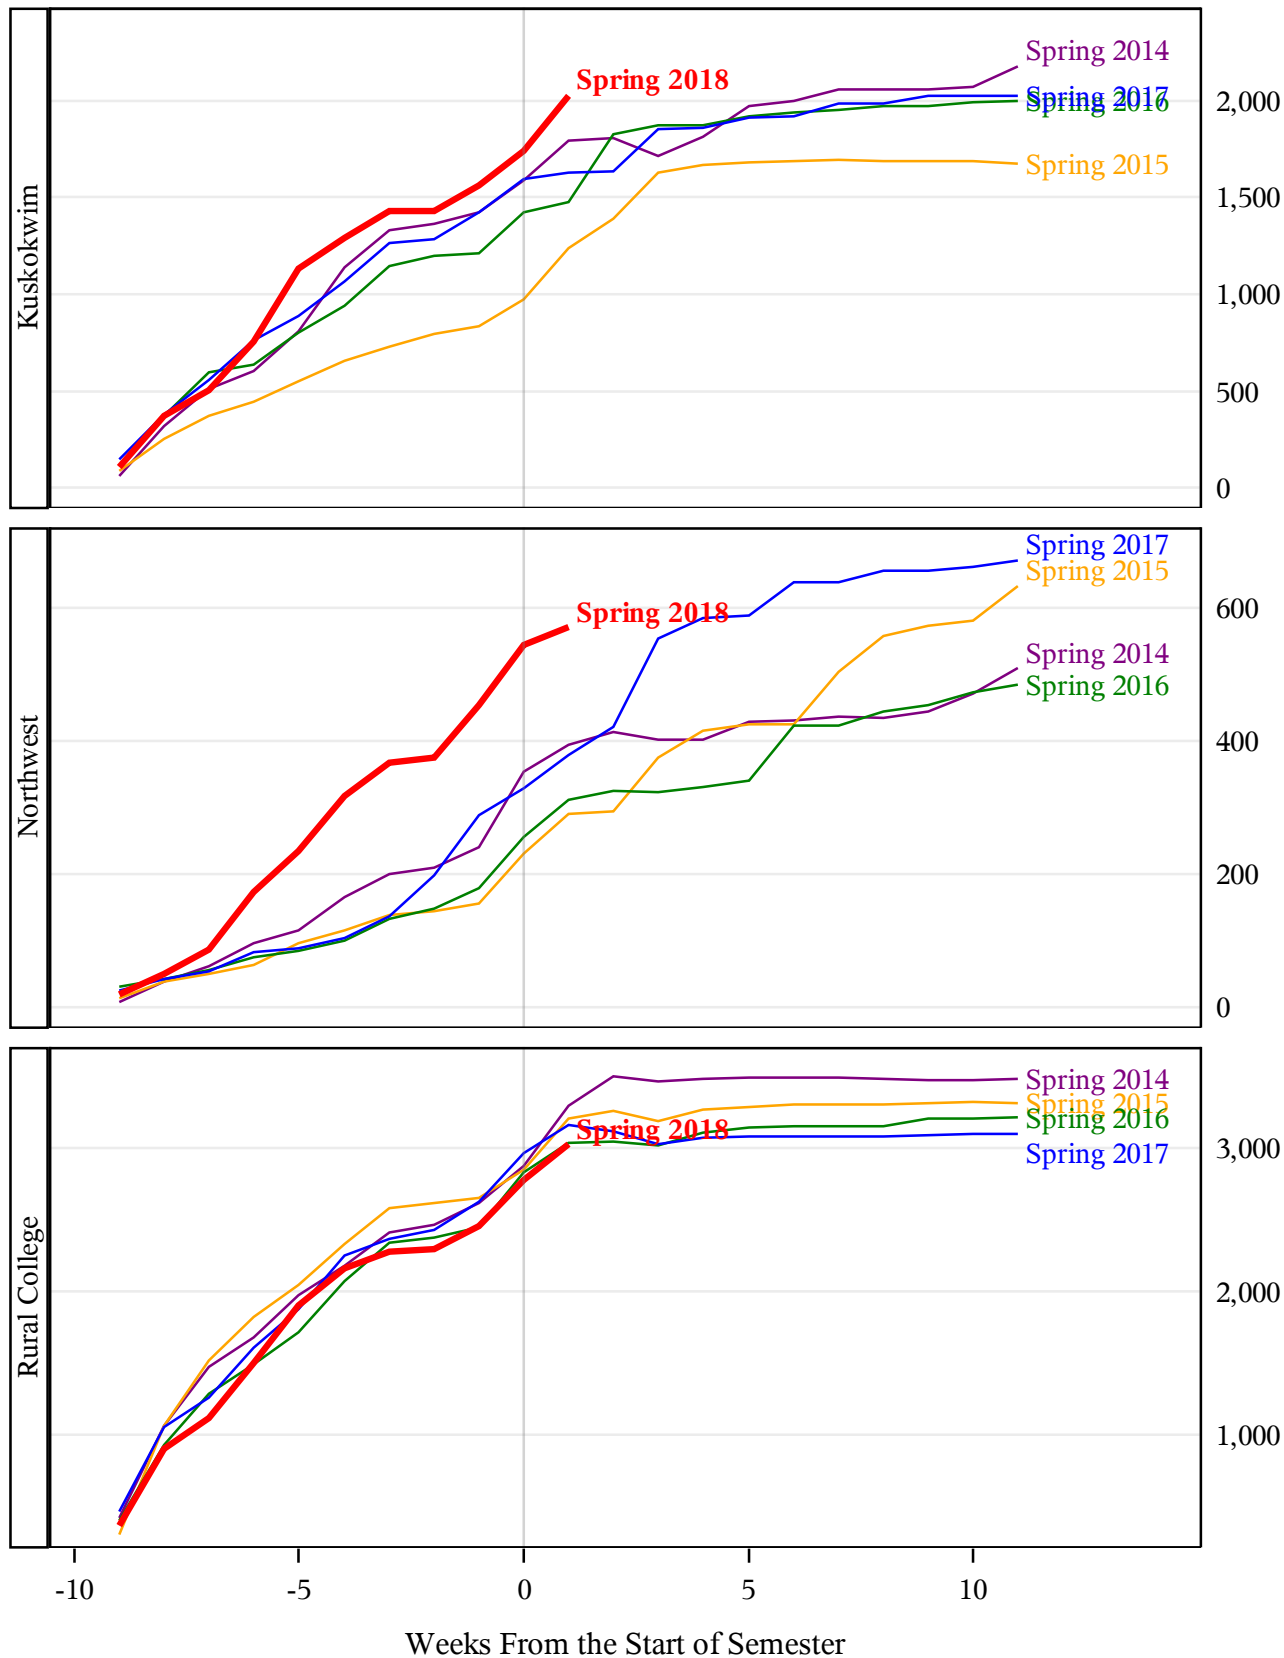

**University of Alaska Fairbanks - Early Semester Report
 Student Credit Hours Generated by Registration Week
 Spring 2014 - Spring 2018**

**University of Alaska Fairbanks - Early Semester Report
 Student Credit Hours Generated by Registration Week
 Spring 2014 - Spring 2018**