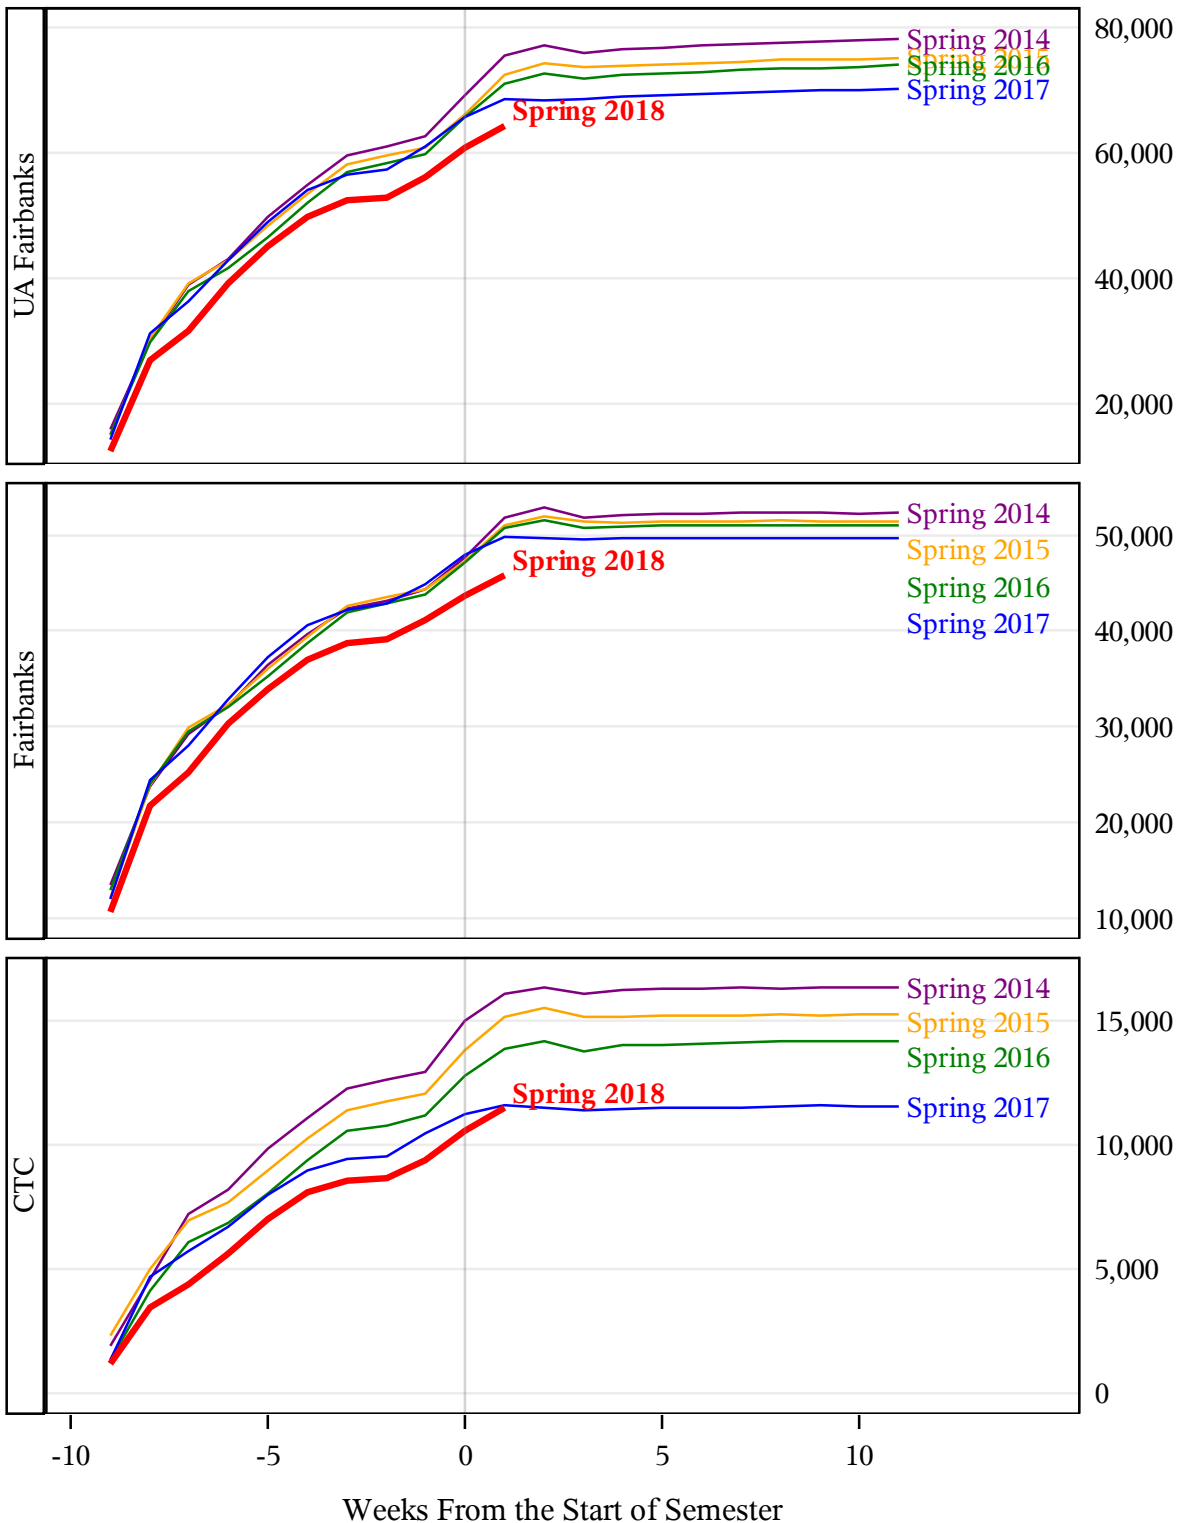

**University of Alaska Fairbanks - Early Semester Report
 Student Credit Hours Generated by Registration Week
 Spring 2014 - Spring 2018**

**University of Alaska Fairbanks - Early Semester Report
 Student Credit Hours Generated by Registration Week
 Spring 2014 - Spring 2018**