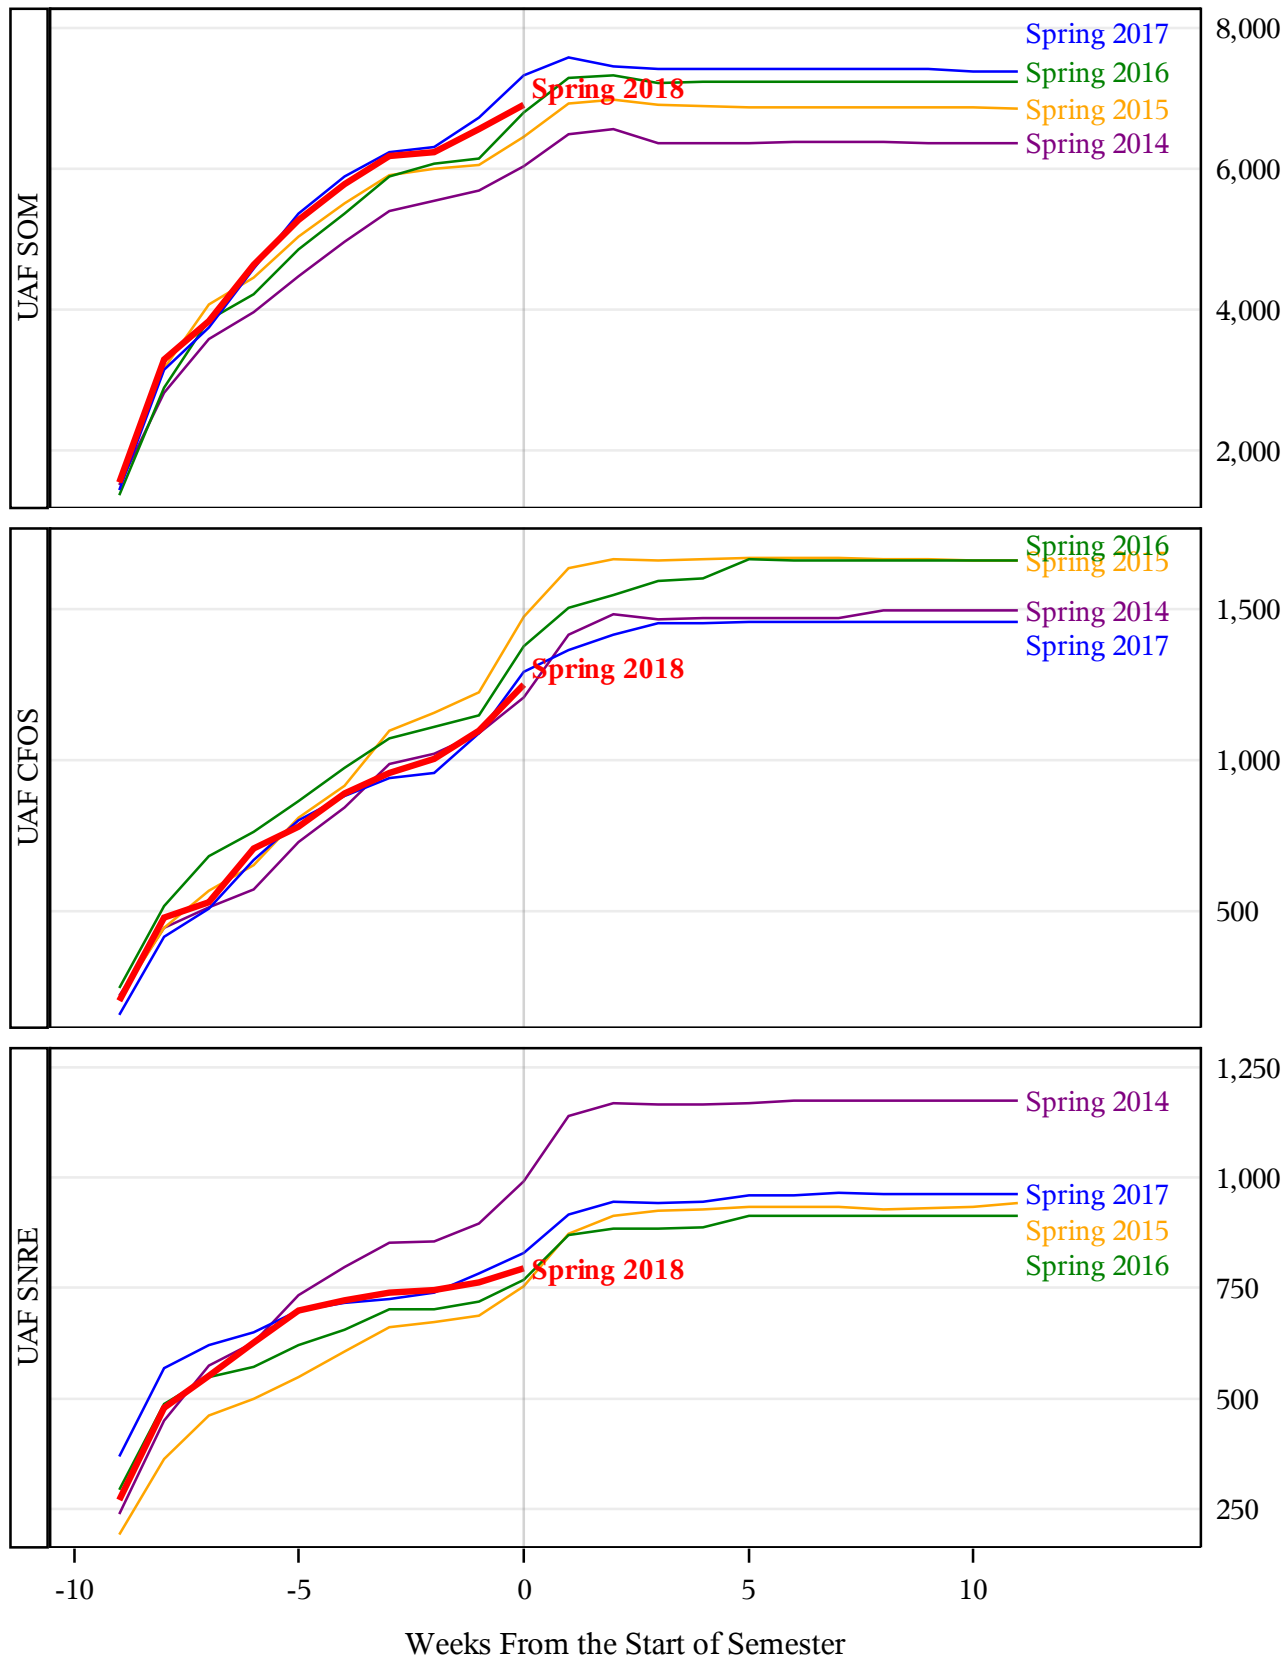

**University of Alaska Fairbanks - Early Semester Report
Student Credit Hours Generated by Registration Week
Spring 2014 - Spring 2018**