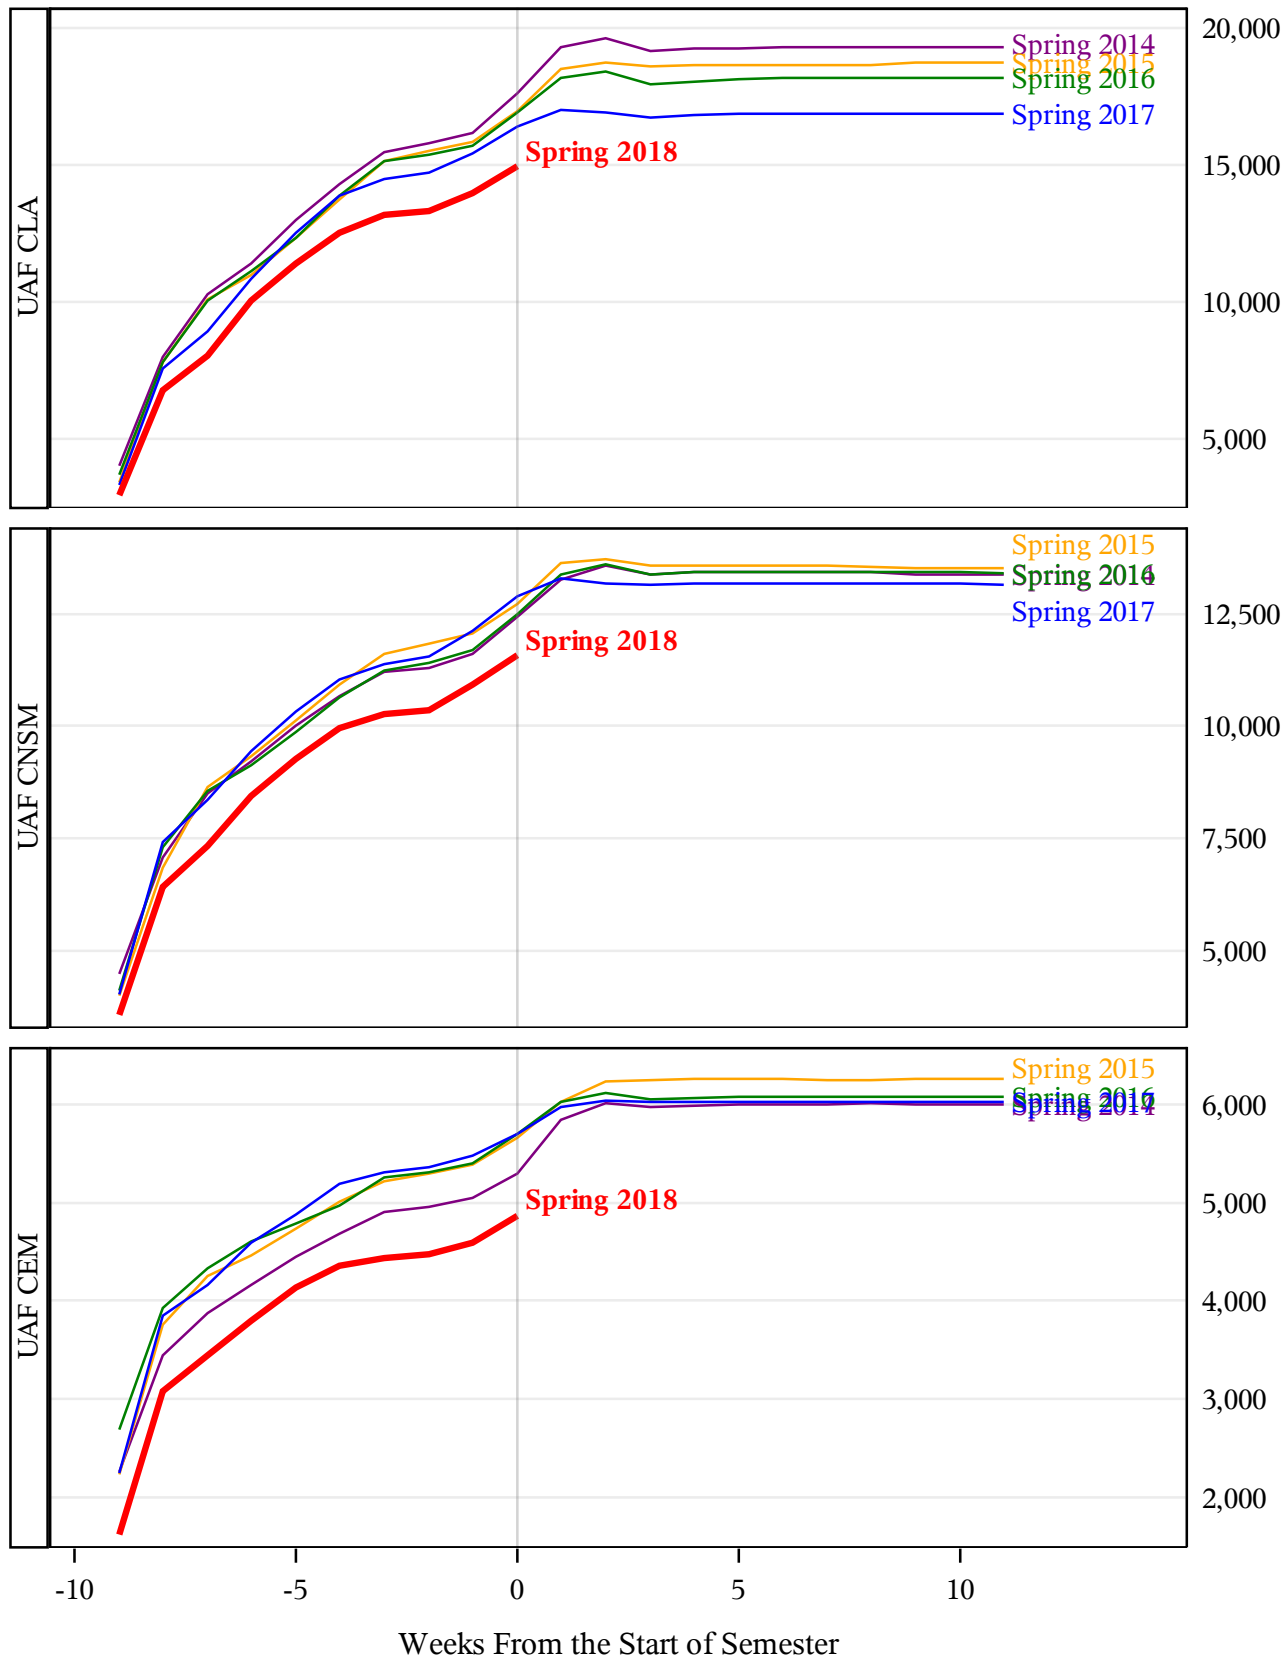

**University of Alaska Fairbanks - Early Semester Report
 Student Credit Hours Generated by Registration Week
 Spring 2014 - Spring 2018**

**University of Alaska Fairbanks - Early Semester Report
 Student Credit Hours Generated by Registration Week
 Spring 2014 - Spring 2018**