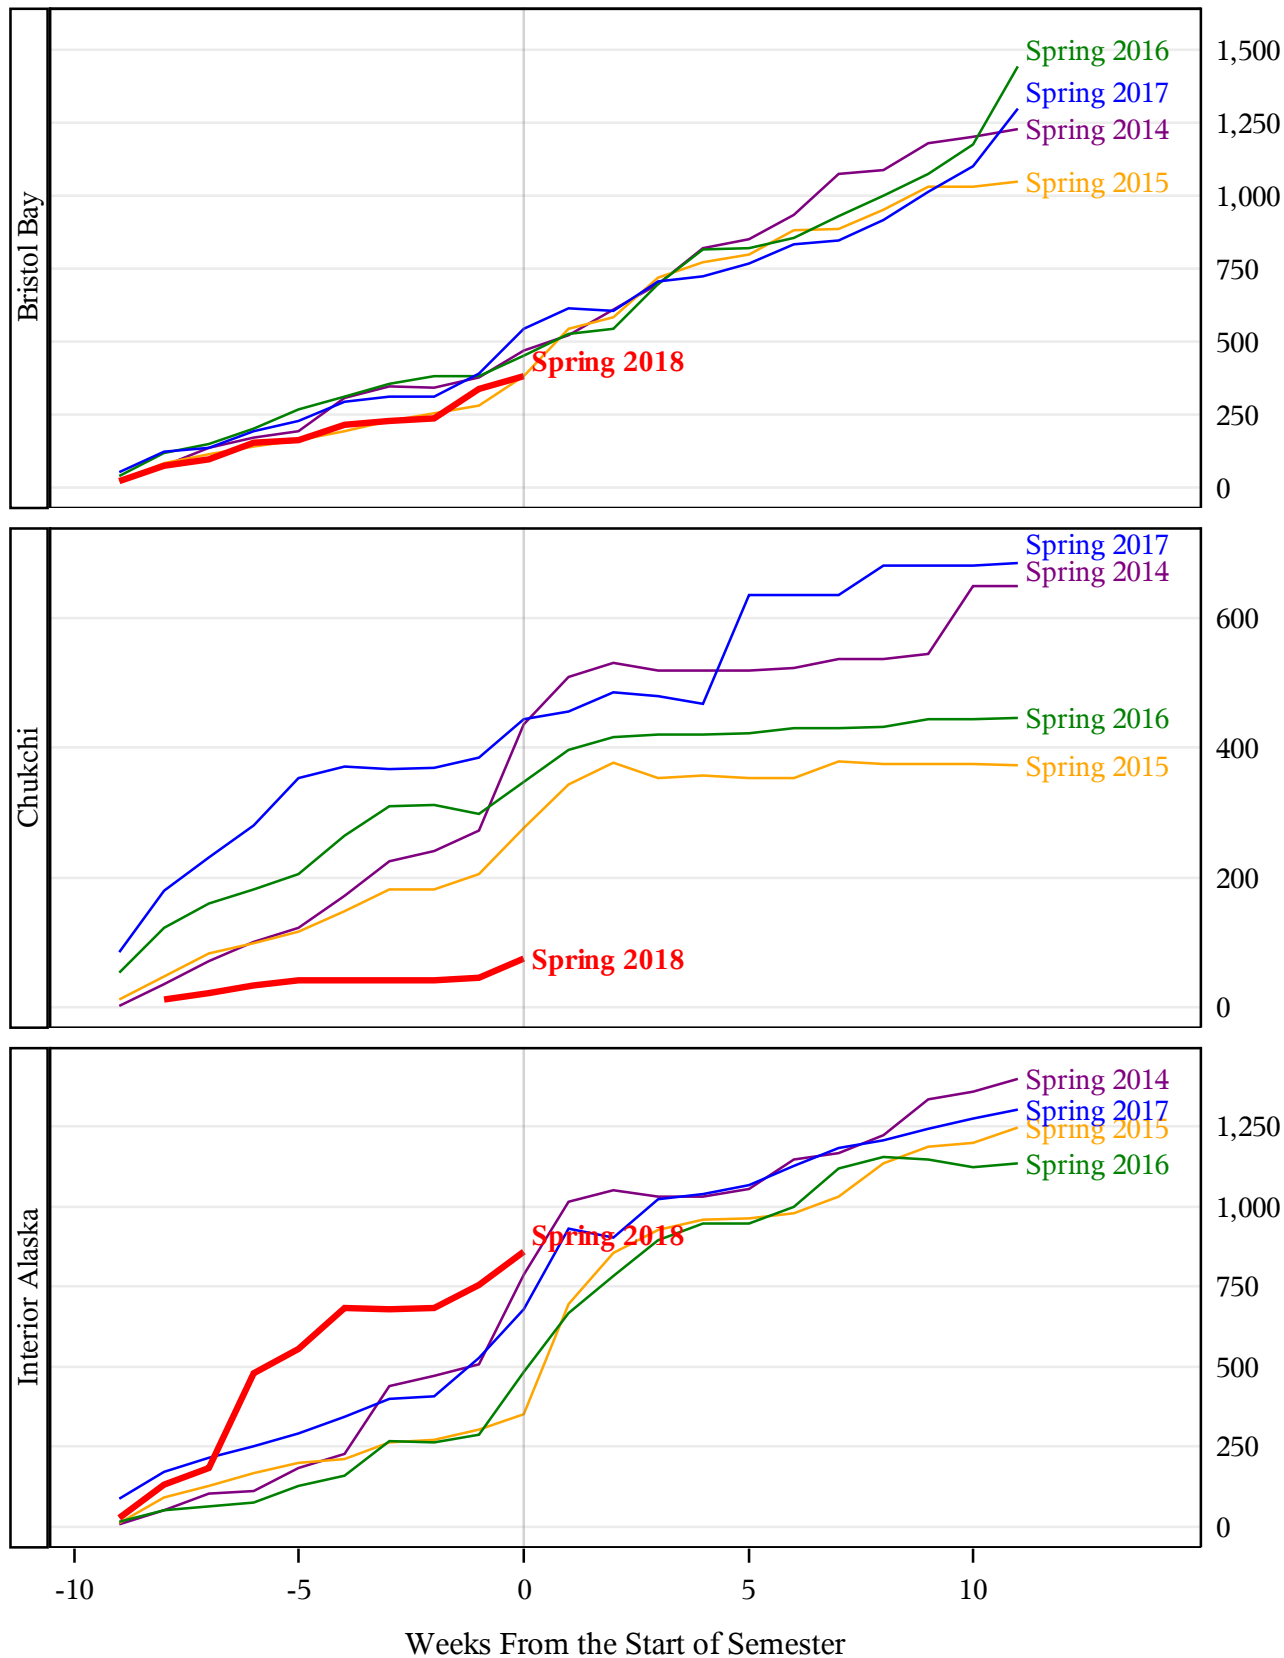

**University of Alaska Fairbanks - Early Semester Report
 Student Credit Hours Generated by Registration Week
 Spring 2014 - Spring 2018**

**University of Alaska Fairbanks - Early Semester Report
 Student Credit Hours Generated by Registration Week
 Spring 2014 - Spring 2018**