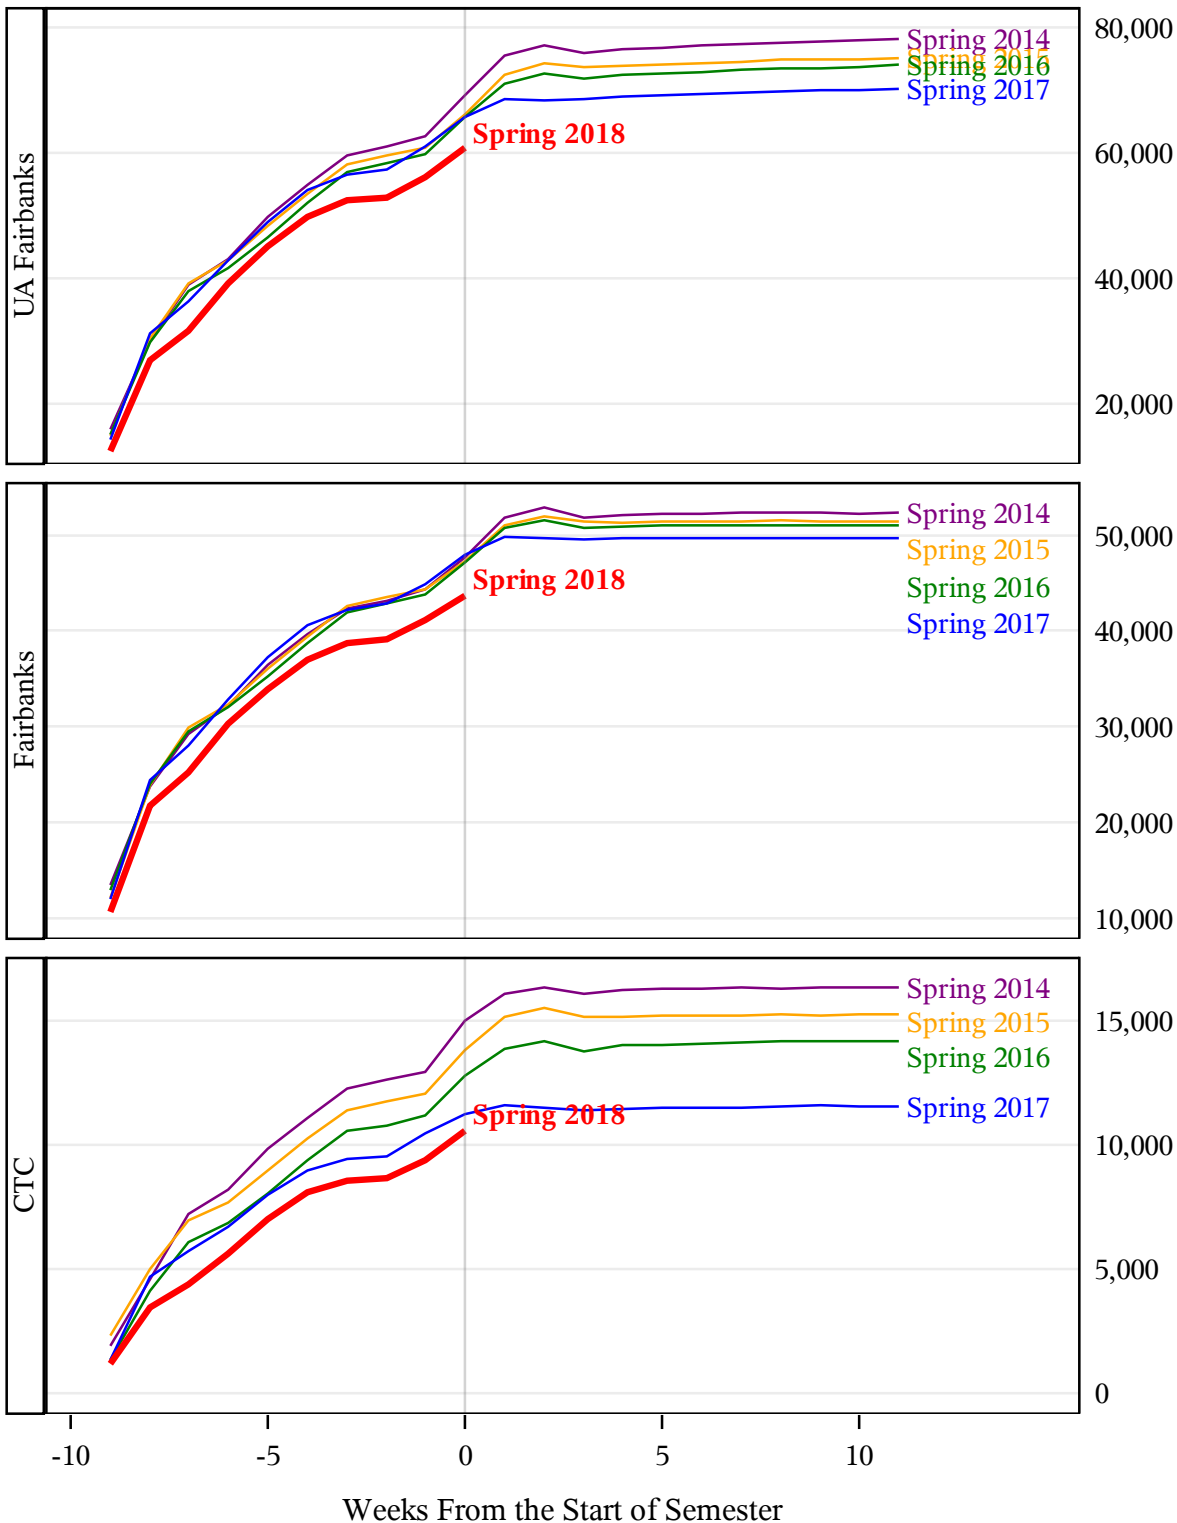

**University of Alaska Fairbanks - Early Semester Report
 Student Credit Hours Generated by Registration Week
 Spring 2014 - Spring 2018**

**University of Alaska Fairbanks - Early Semester Report
 Student Credit Hours Generated by Registration Week
 Spring 2014 - Spring 2018**