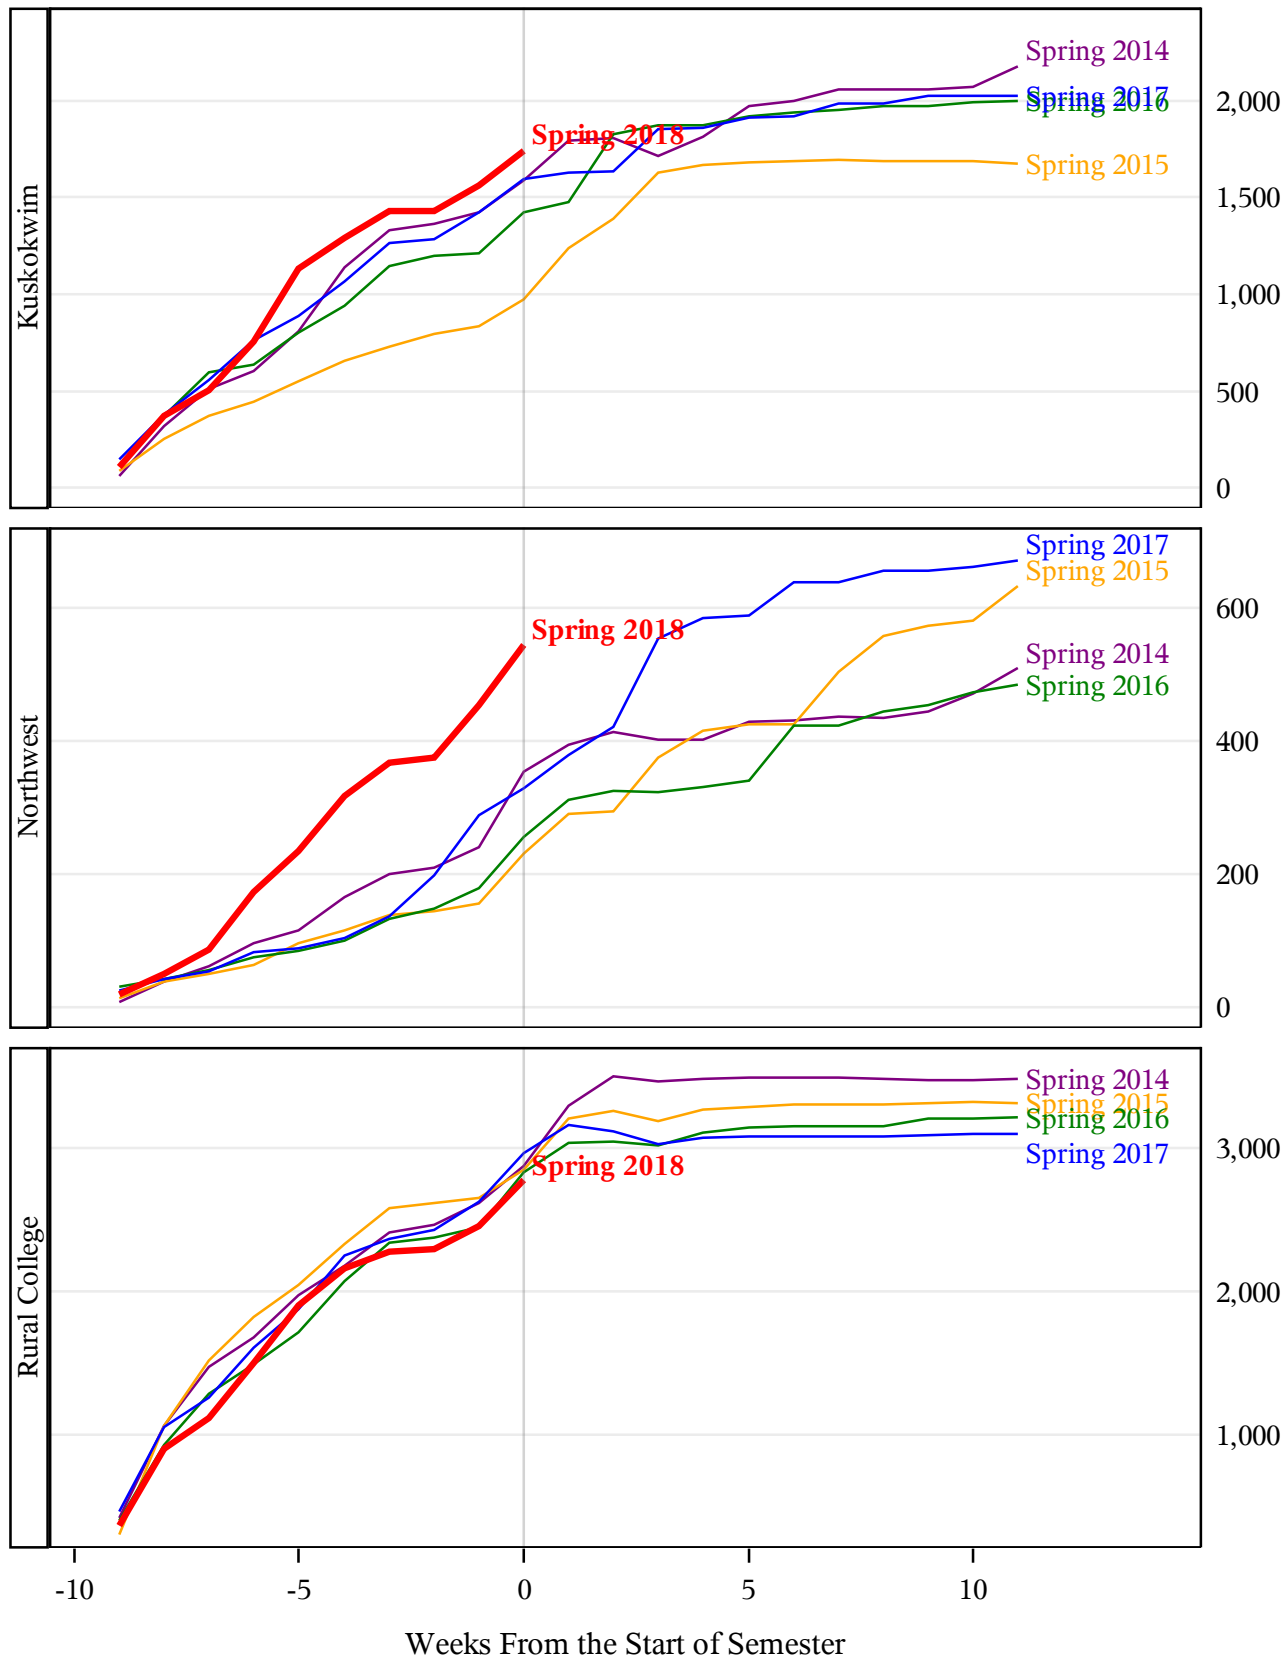

**University of Alaska Fairbanks - Early Semester Report
 Student Credit Hours Generated by Registration Week
 Spring 2014 - Spring 2018**

**University of Alaska Fairbanks - Early Semester Report
 Student Credit Hours Generated by Registration Week
 Spring 2014 - Spring 2018**