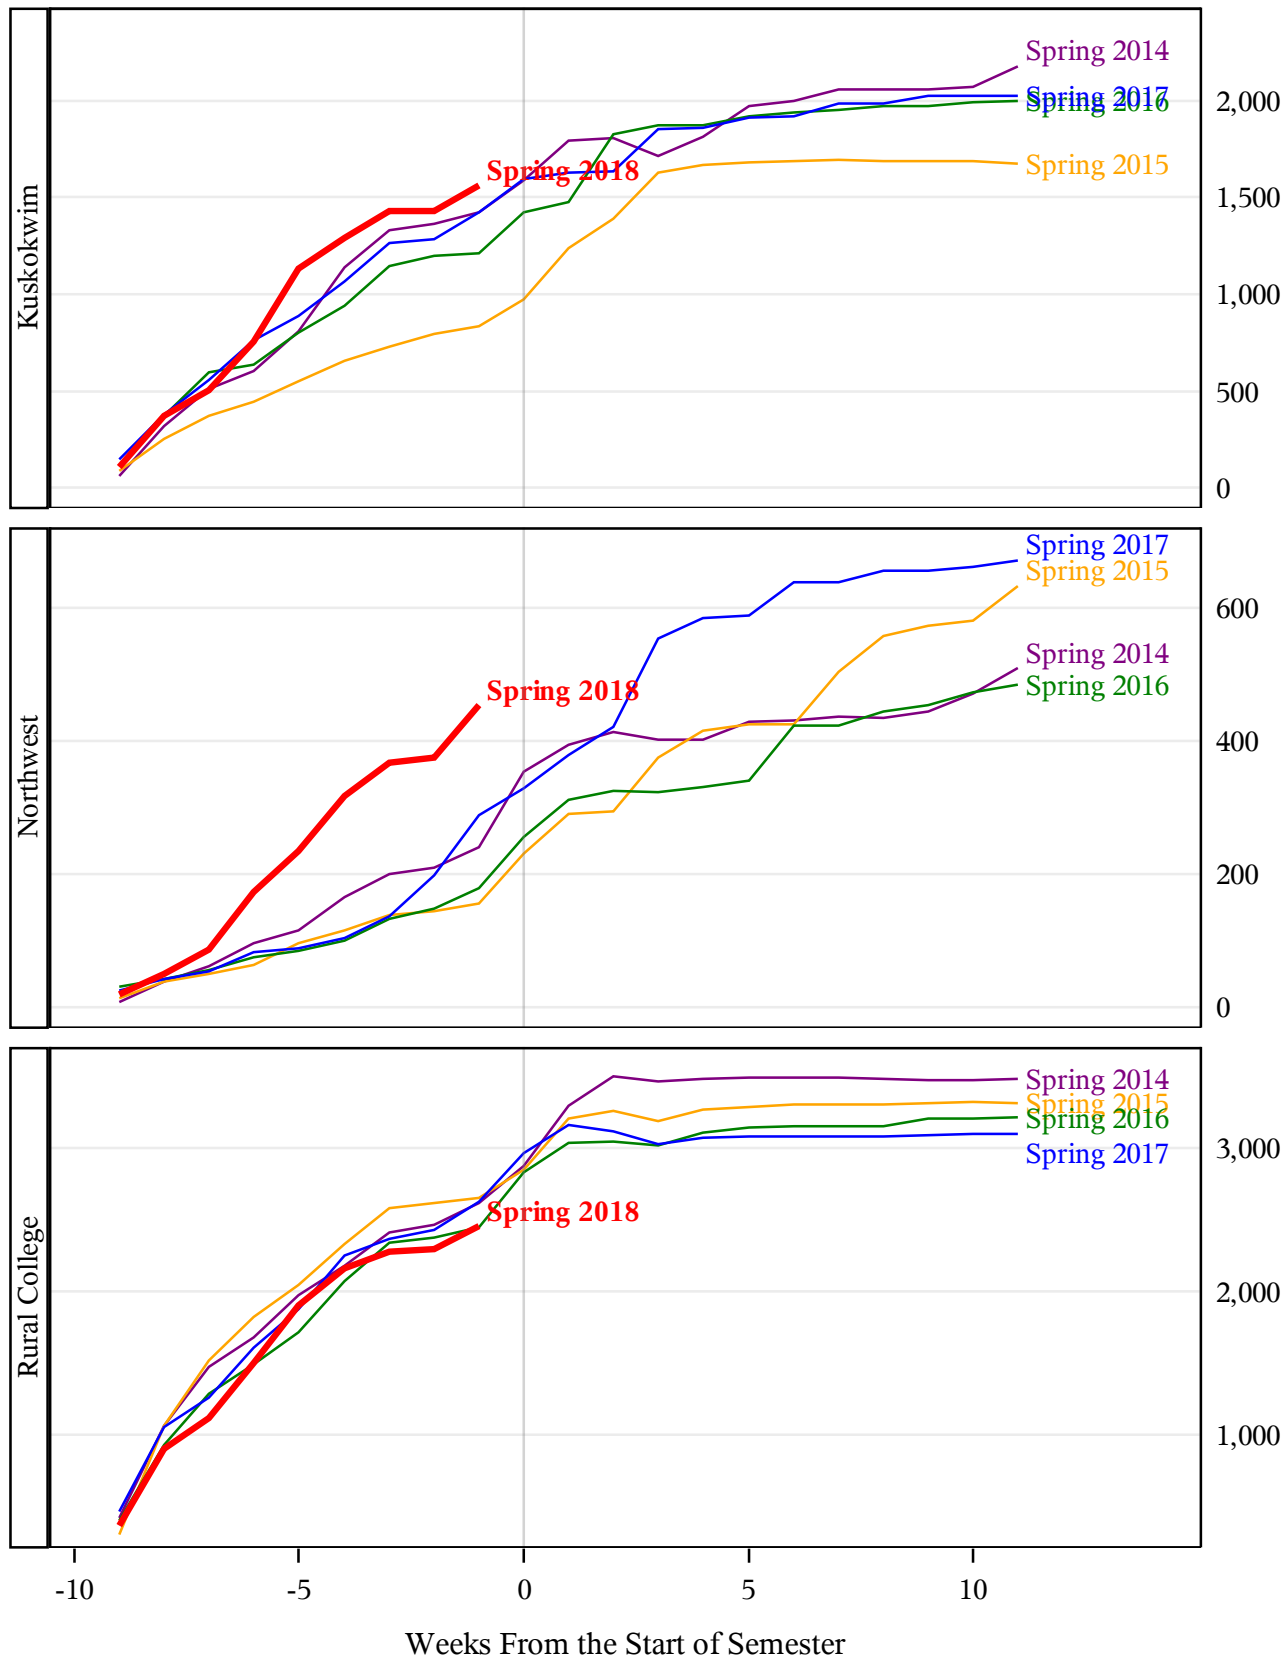

**University of Alaska Fairbanks - Early Semester Report
 Student Credit Hours Generated by Registration Week
 Spring 2014 - Spring 2018**

**University of Alaska Fairbanks - Early Semester Report
 Student Credit Hours Generated by Registration Week
 Spring 2014 - Spring 2018**