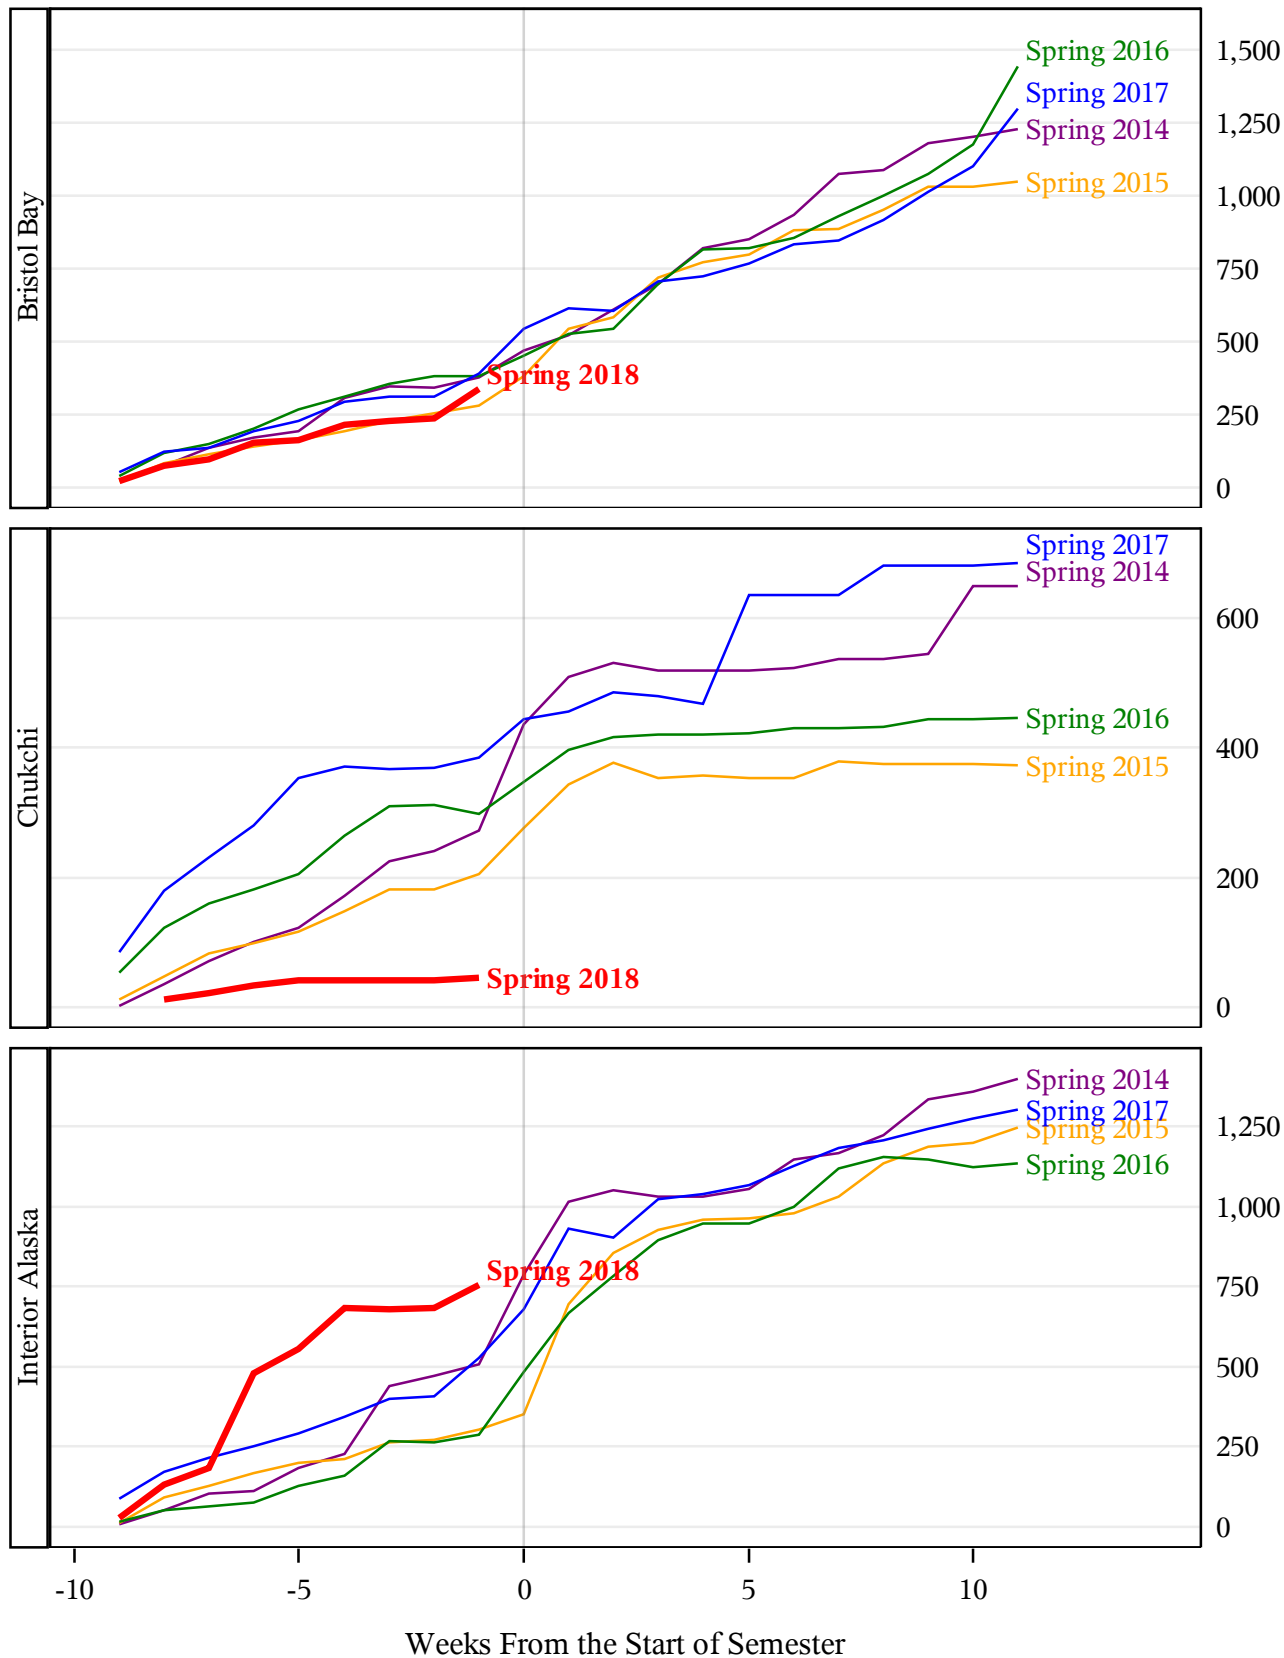

**University of Alaska Fairbanks - Early Semester Report
 Student Credit Hours Generated by Registration Week
 Spring 2014 - Spring 2018**

**University of Alaska Fairbanks - Early Semester Report
 Student Credit Hours Generated by Registration Week
 Spring 2014 - Spring 2018**