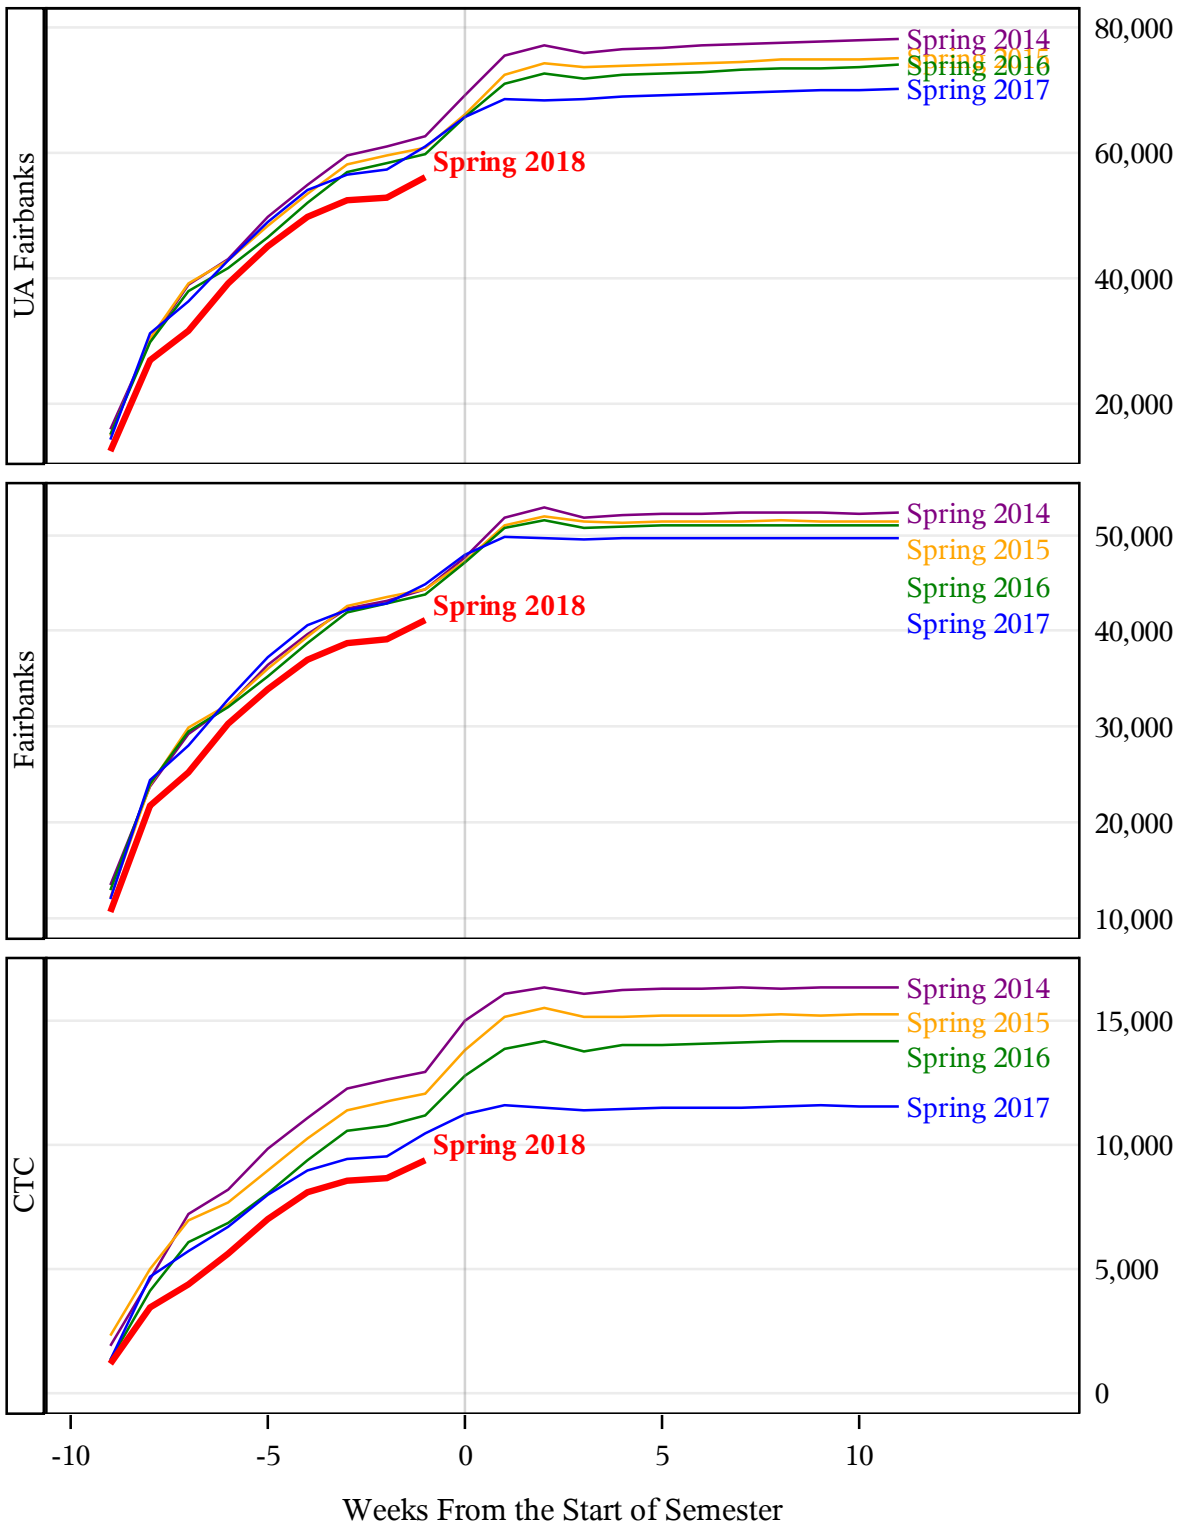

**University of Alaska Fairbanks - Early Semester Report
 Student Credit Hours Generated by Registration Week
 Spring 2014 - Spring 2018**

**University of Alaska Fairbanks - Early Semester Report
 Student Credit Hours Generated by Registration Week
 Spring 2014 - Spring 2018**