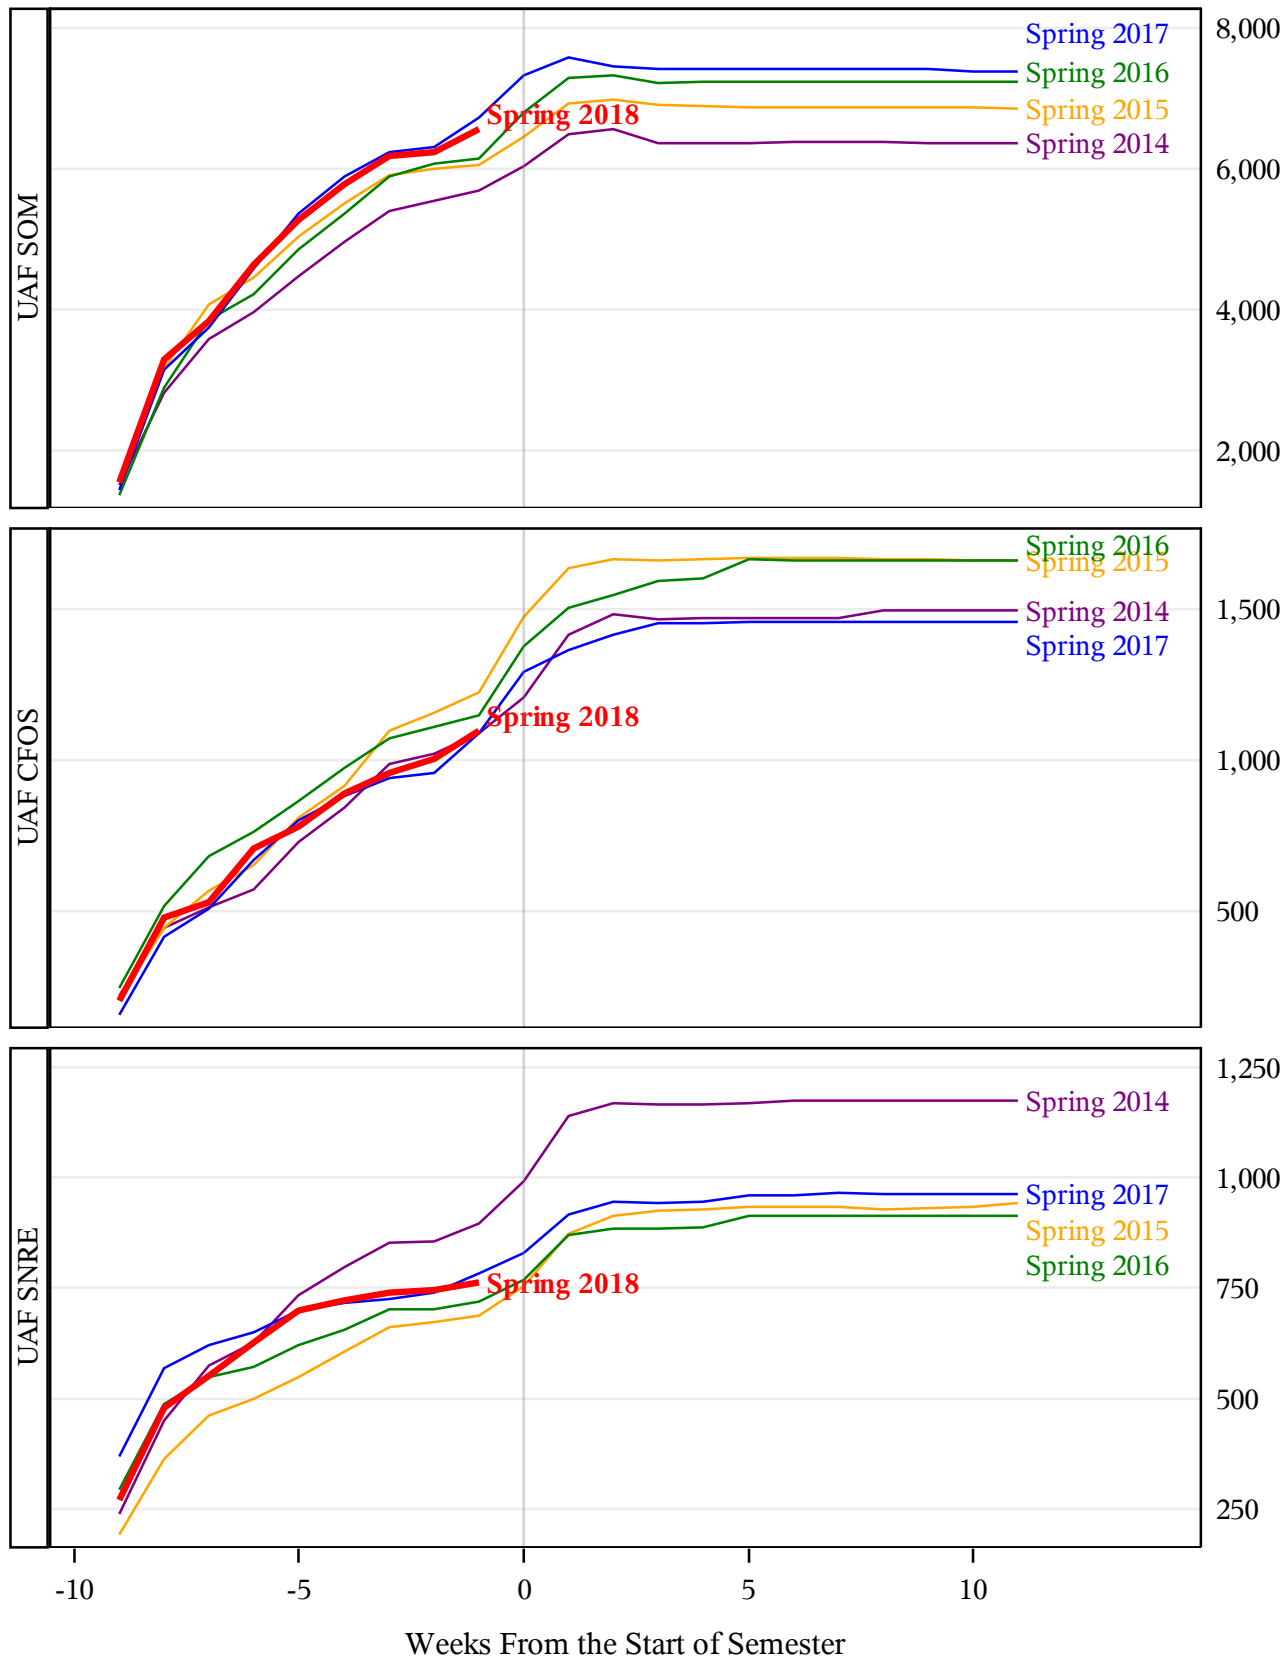

*University of Alaska Fairbanks - Early Semester Report
Student Credit Hours Generated by Registration Week
Spring 2014 - Spring 2018*