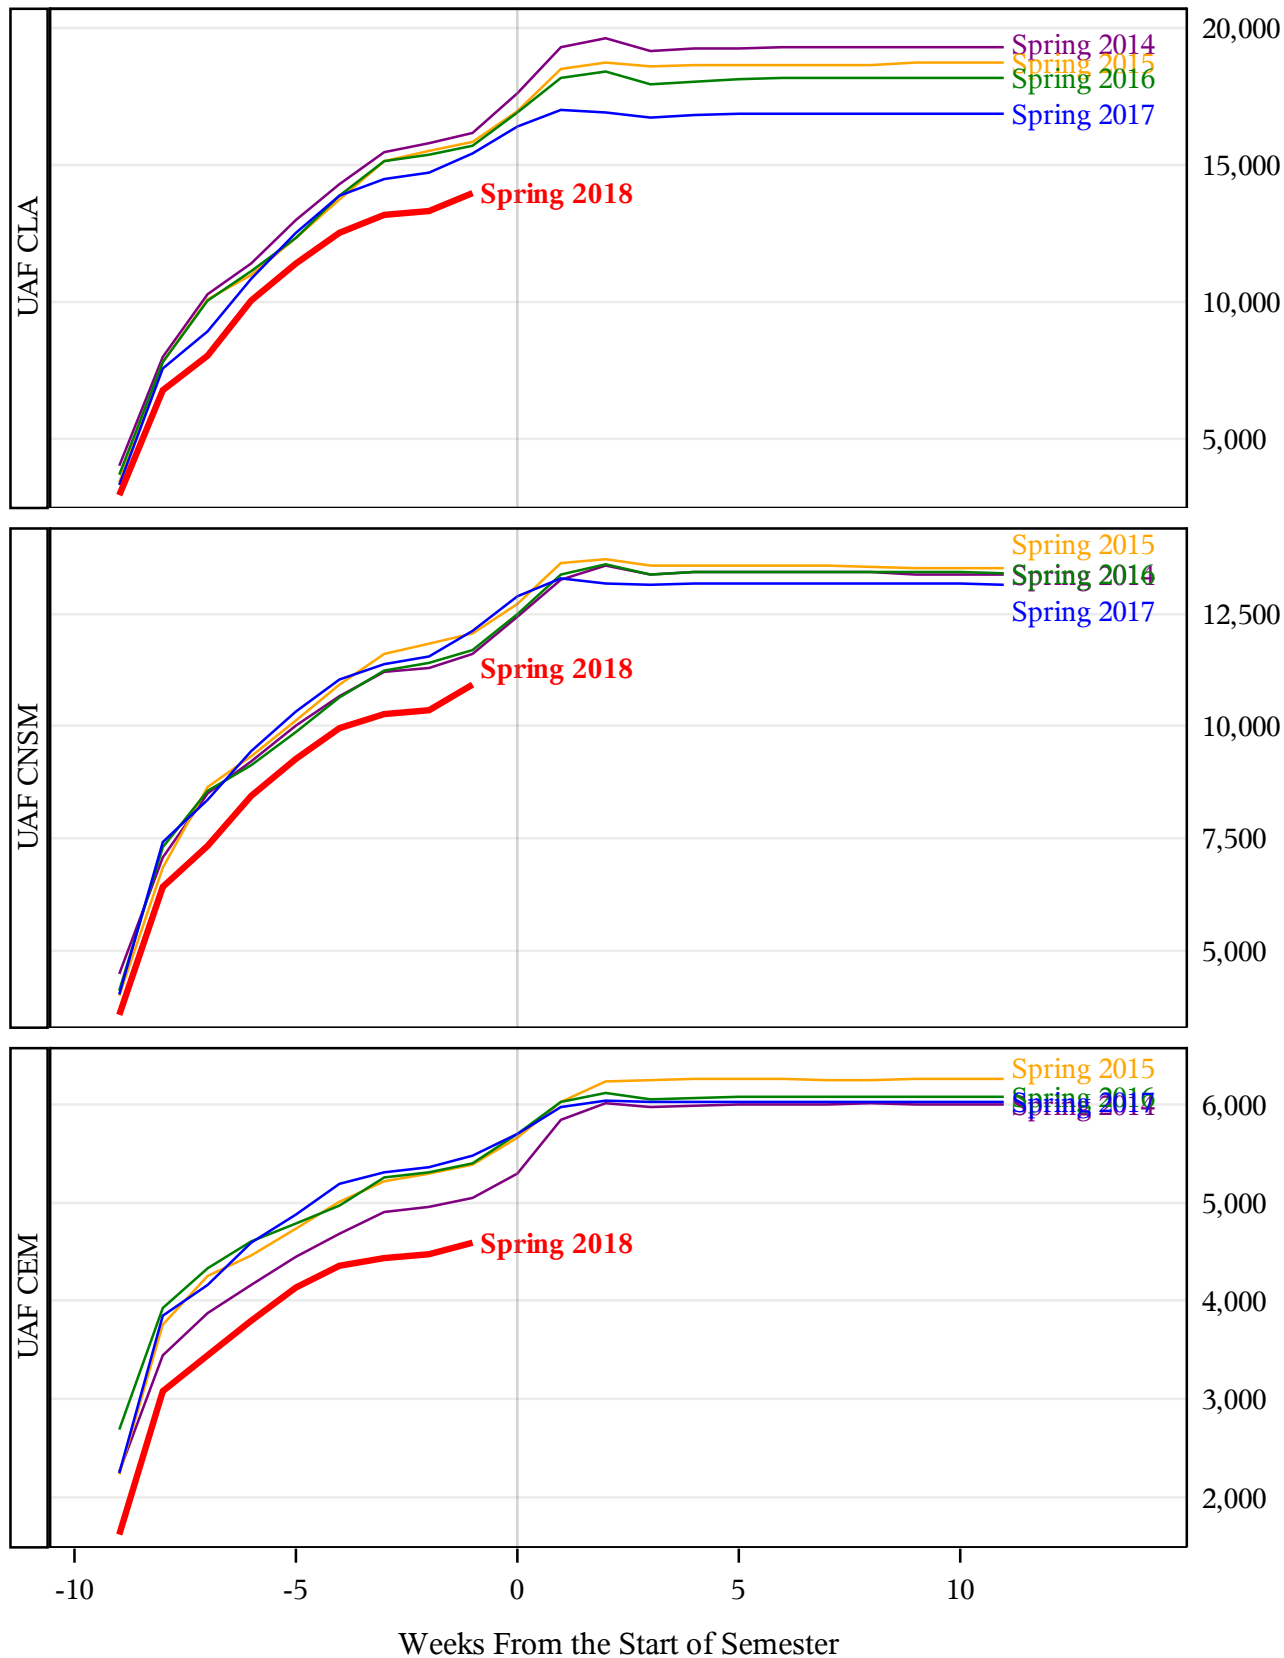

**University of Alaska Fairbanks - Early Semester Report
 Student Credit Hours Generated by Registration Week
 Spring 2014 - Spring 2018**

**University of Alaska Fairbanks - Early Semester Report
 Student Credit Hours Generated by Registration Week
 Spring 2014 - Spring 2018**