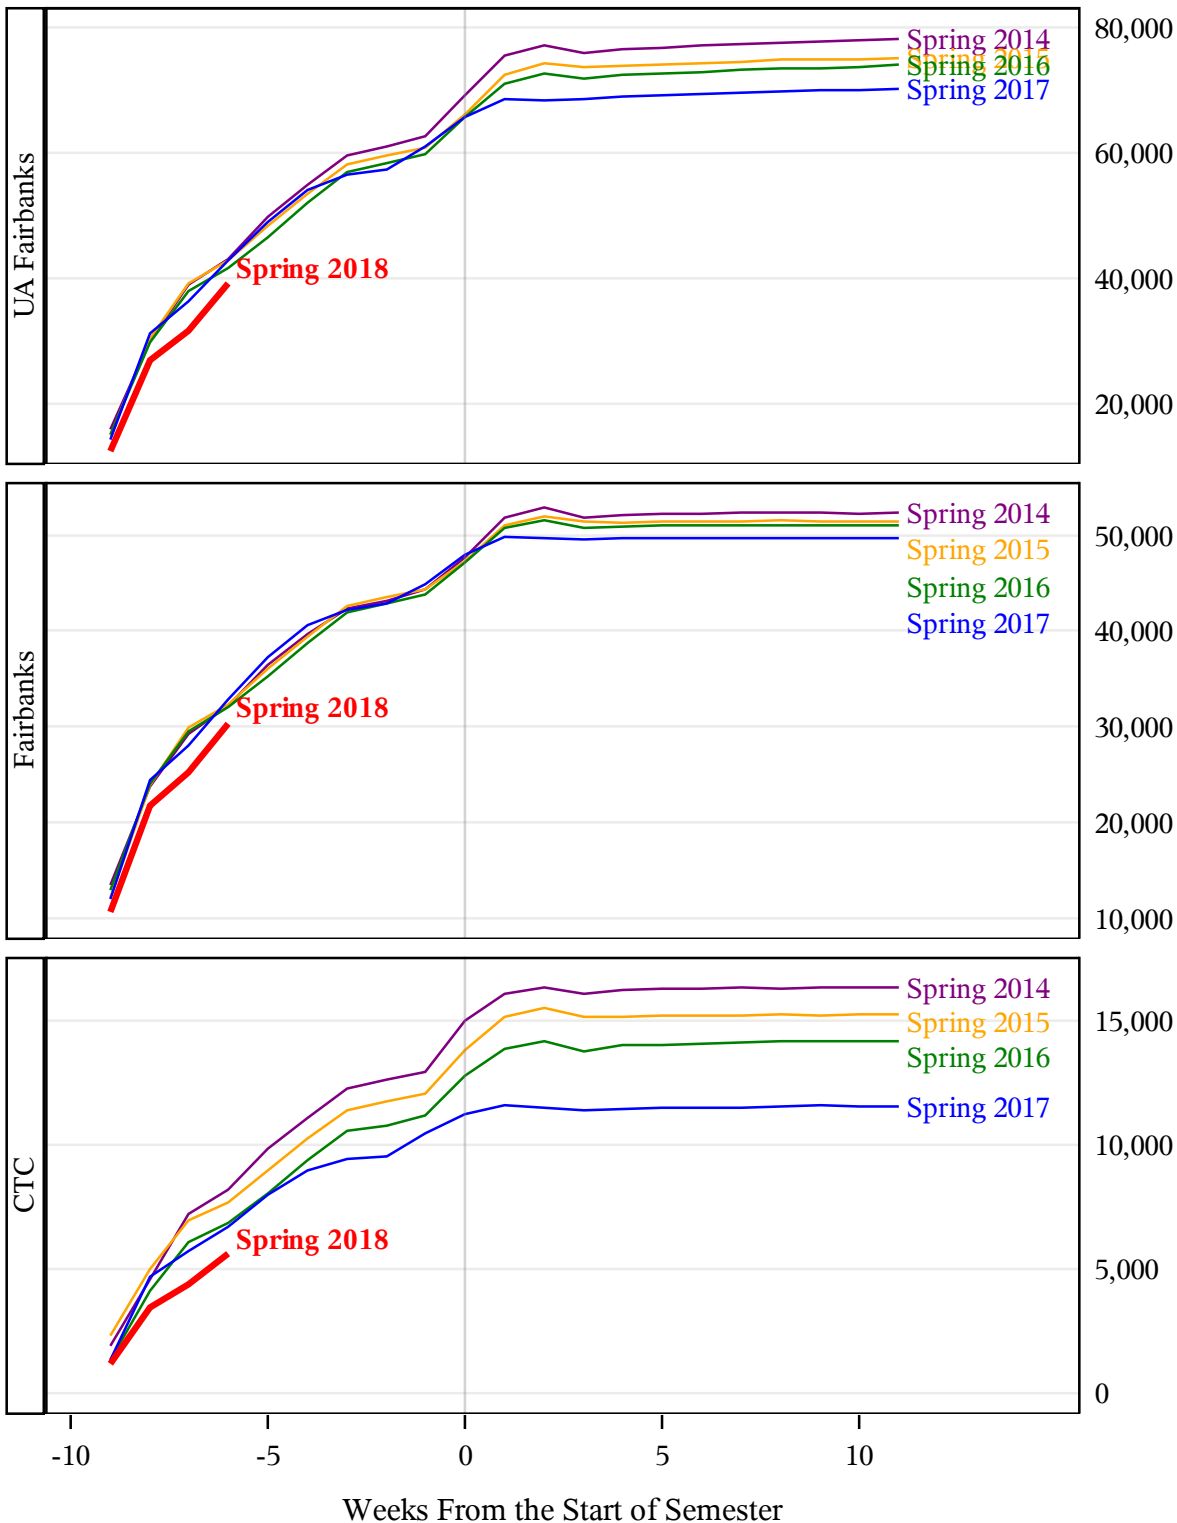

**University of Alaska Fairbanks - Early Semester Report
 Student Credit Hours Generated by Registration Week
 Spring 2014 - Spring 2018**

**University of Alaska Fairbanks - Early Semester Report
 Student Credit Hours Generated by Registration Week
 Spring 2014 - Spring 2018**