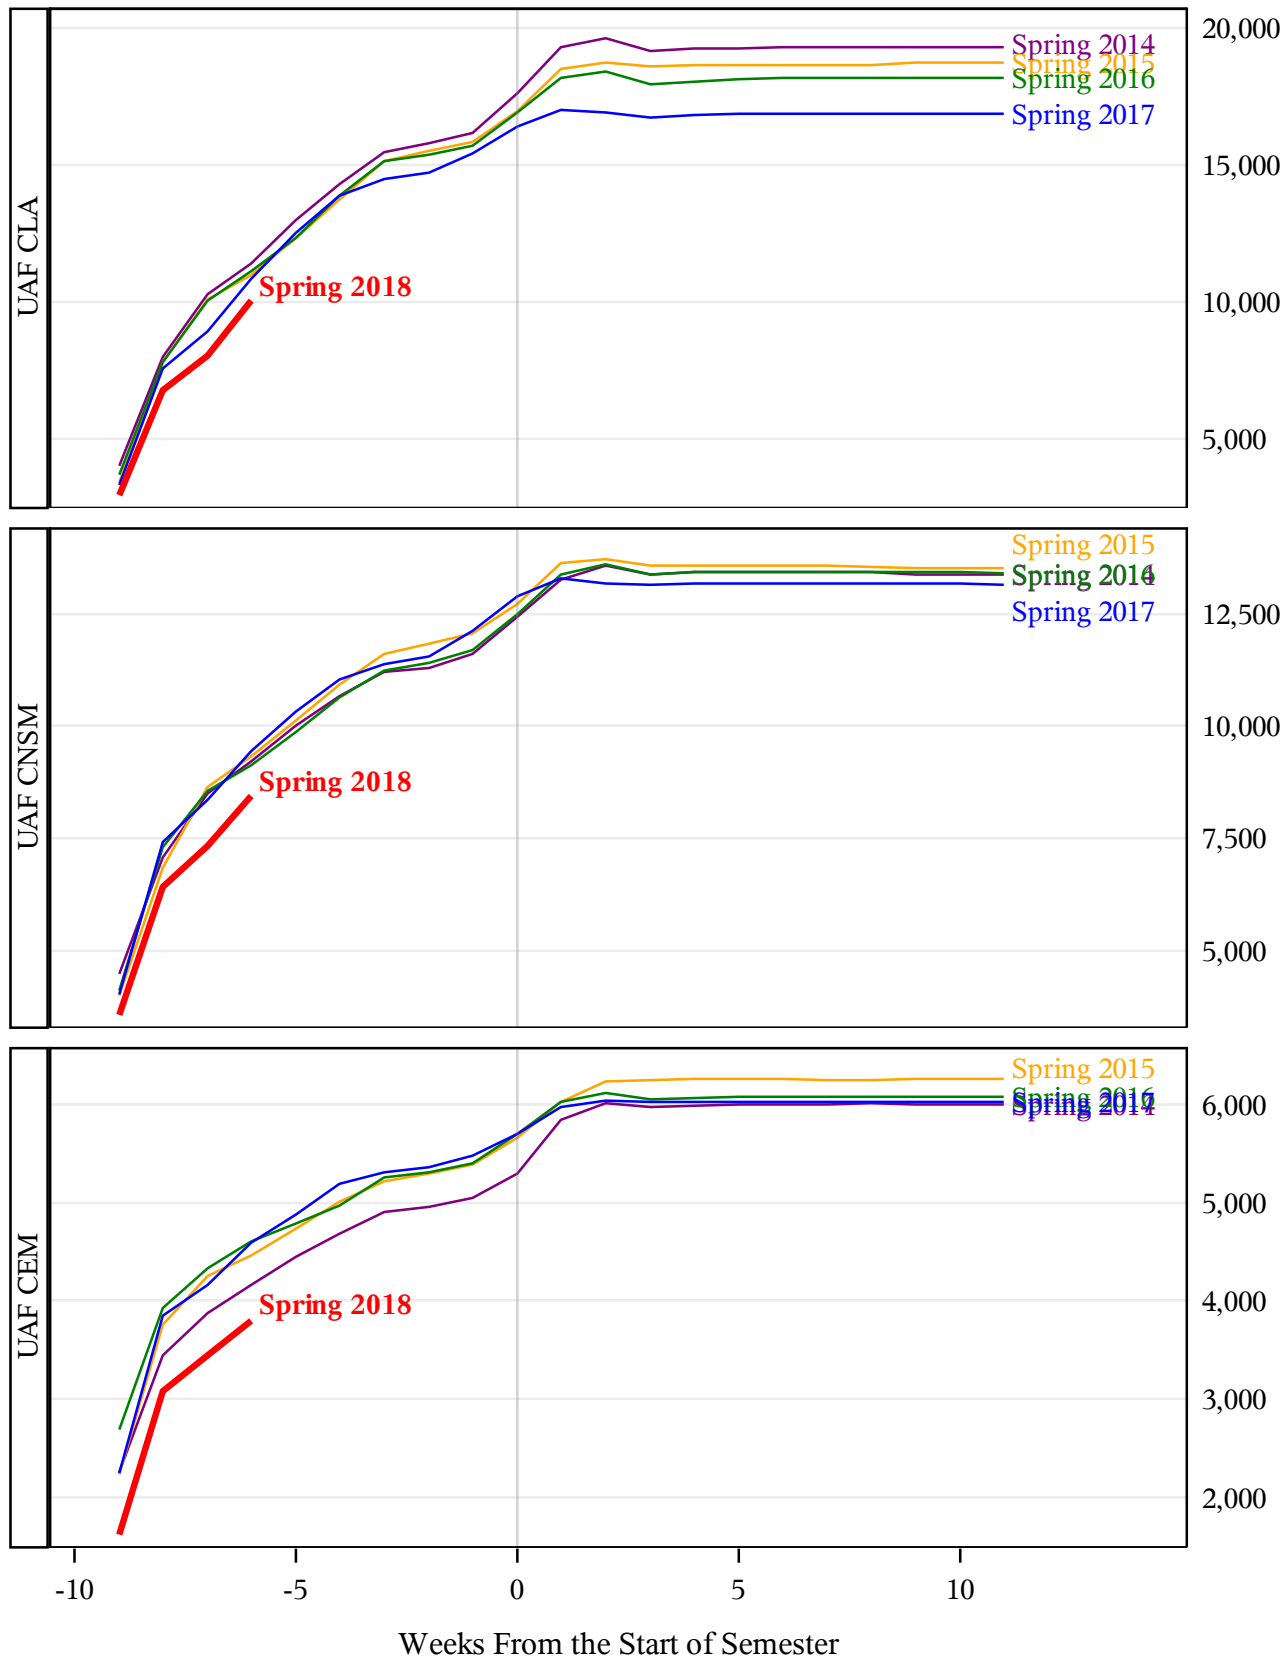

**University of Alaska Fairbanks - Early Semester Report
 Student Credit Hours Generated by Registration Week
 Spring 2014 - Spring 2018**

**University of Alaska Fairbanks - Early Semester Report
 Student Credit Hours Generated by Registration Week
 Spring 2014 - Spring 2018**