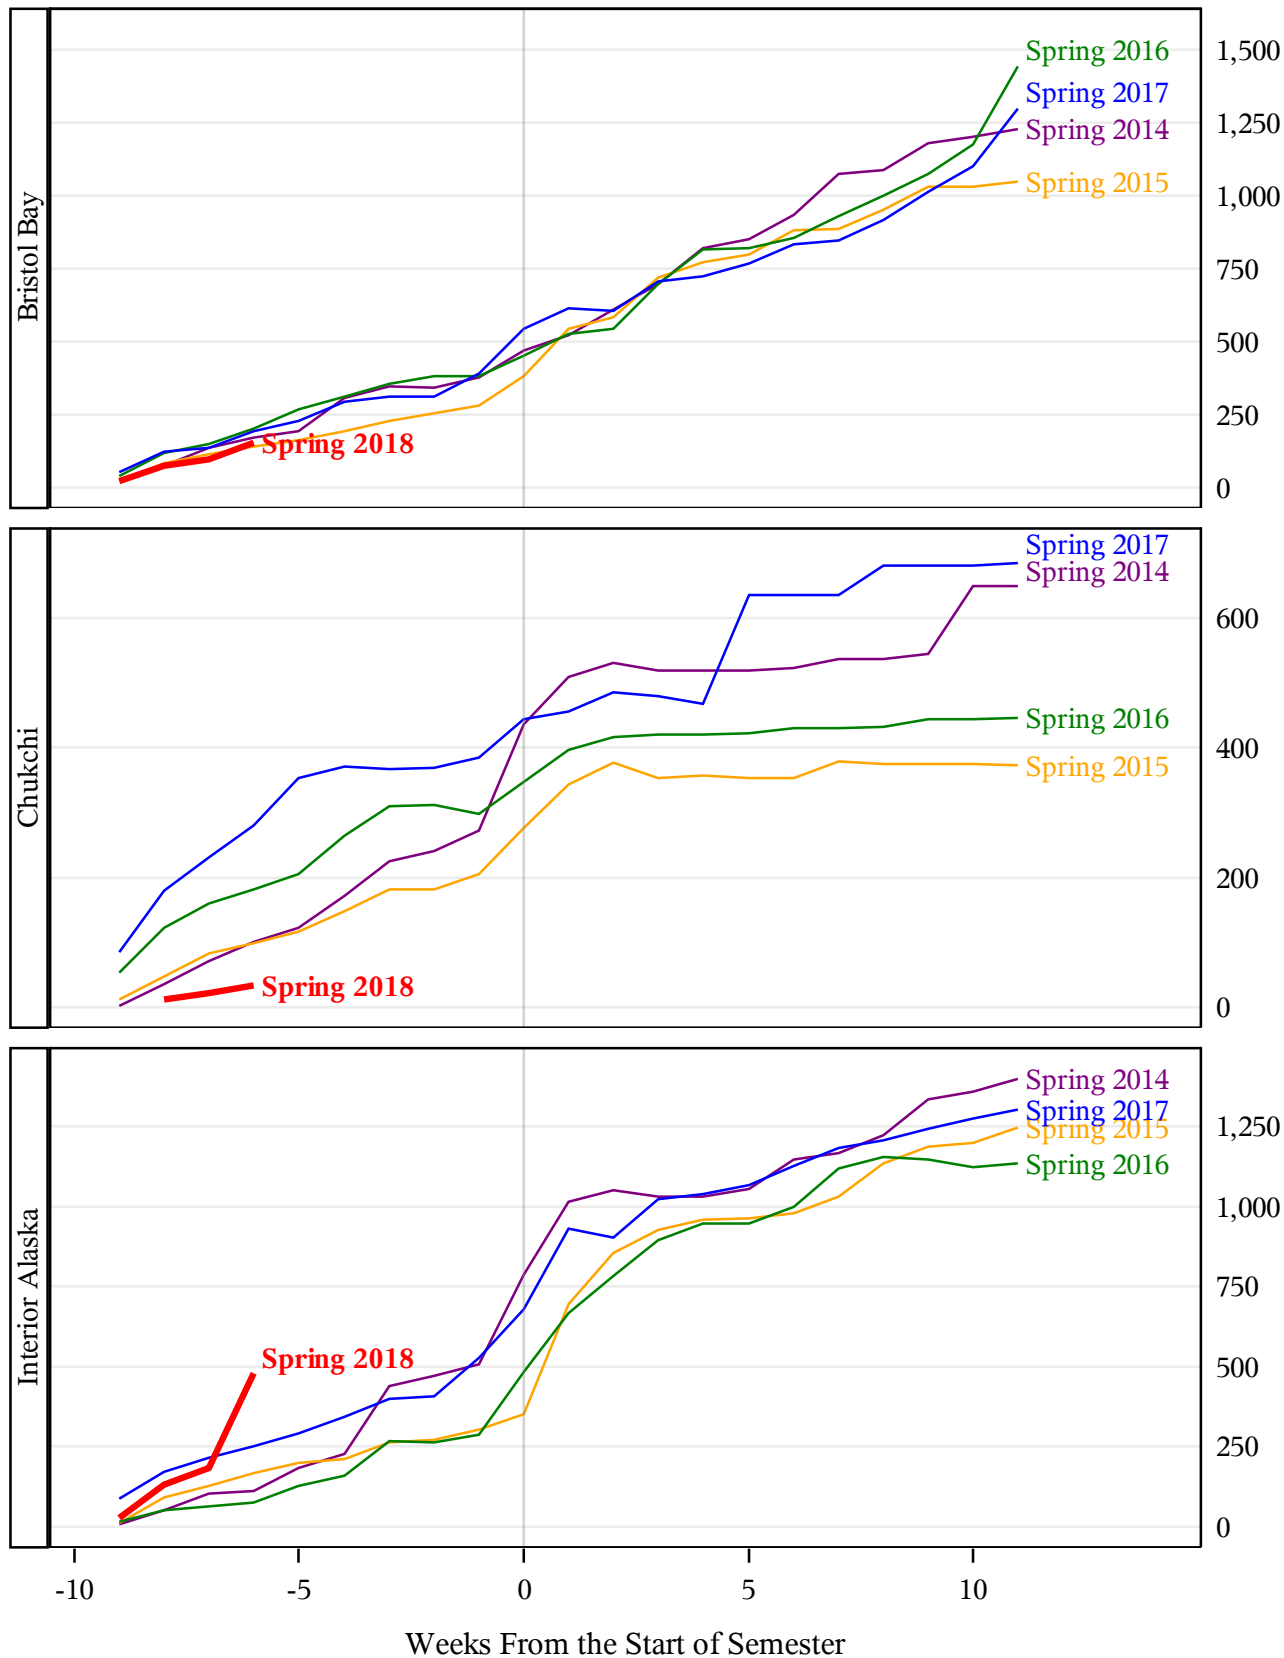

**University of Alaska Fairbanks - Early Semester Report
 Student Credit Hours Generated by Registration Week
 Spring 2014 - Spring 2018**

**University of Alaska Fairbanks - Early Semester Report
 Student Credit Hours Generated by Registration Week
 Spring 2014 - Spring 2018**