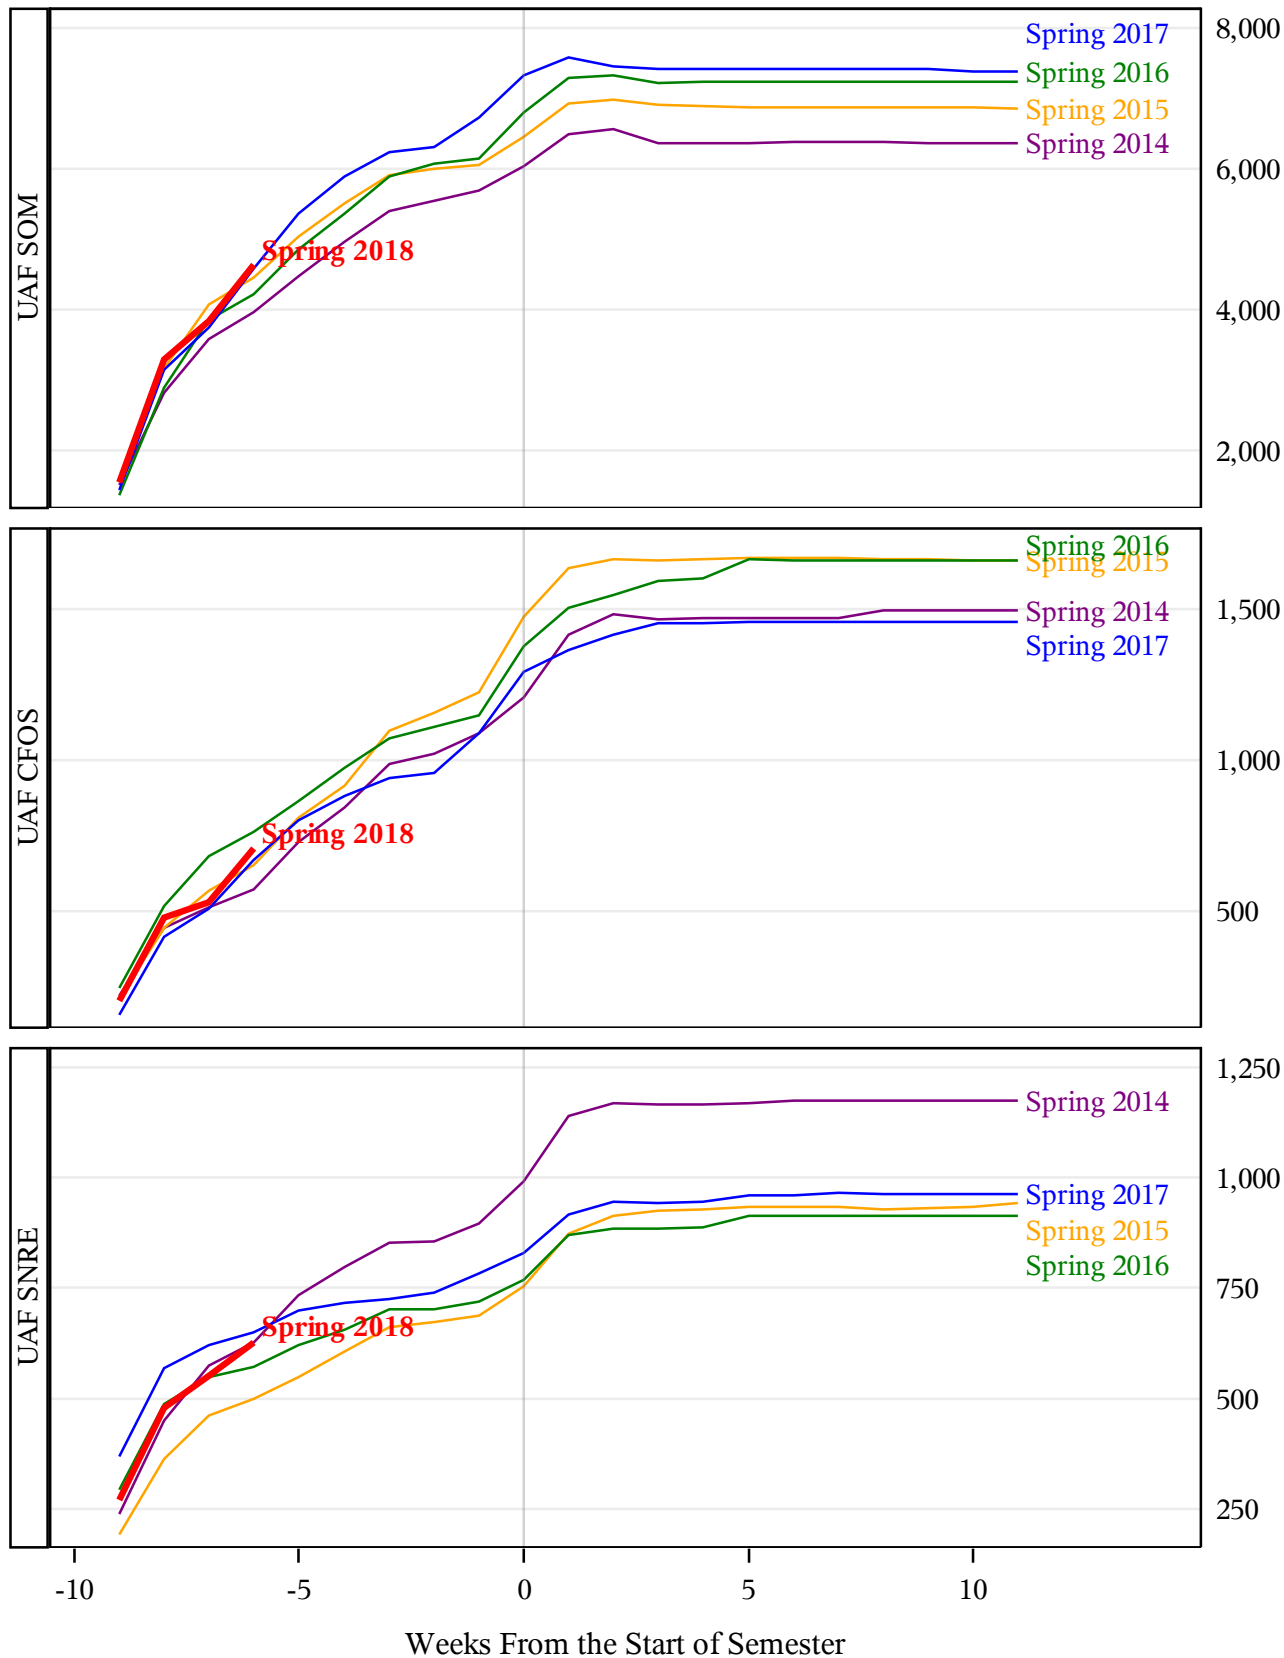

**University of Alaska Fairbanks - Early Semester Report
Student Credit Hours Generated by Registration Week
Spring 2014 - Spring 2018**