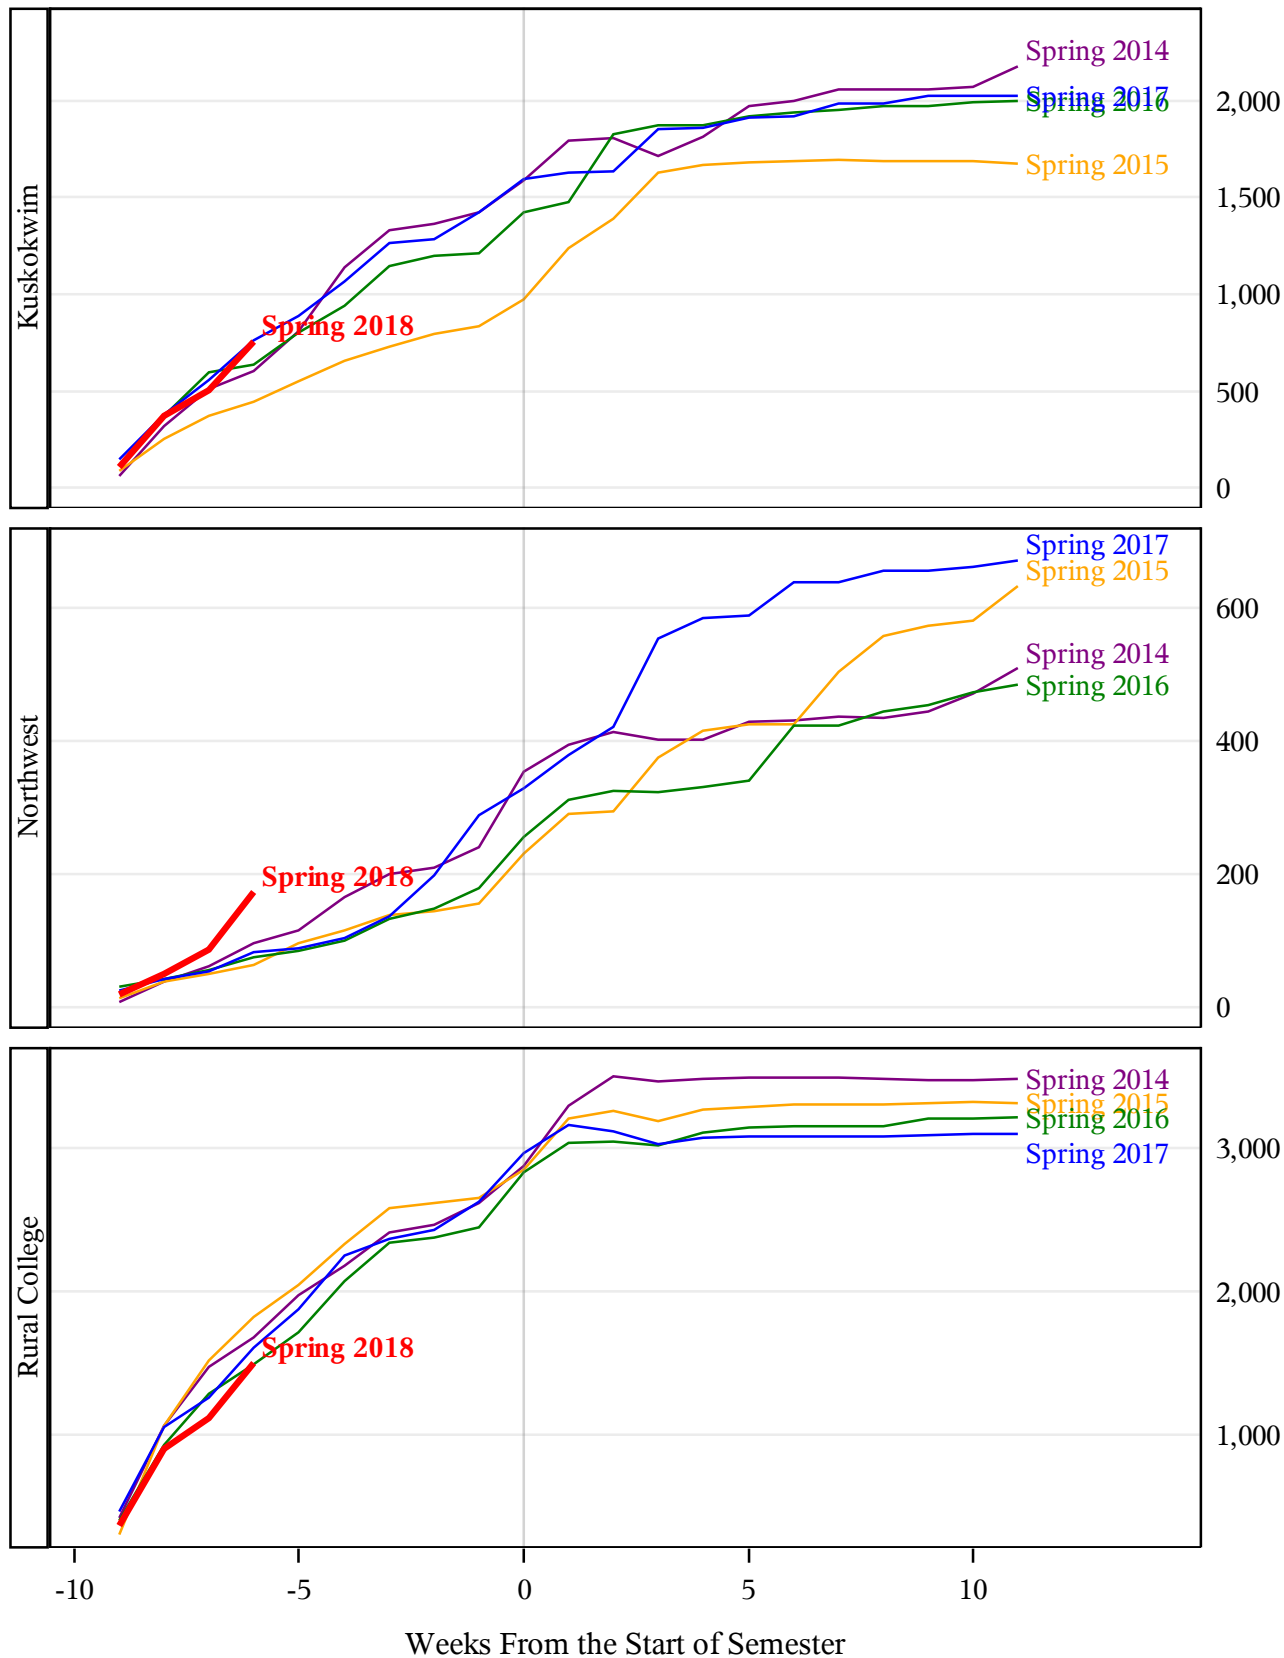

**University of Alaska Fairbanks - Early Semester Report
 Student Credit Hours Generated by Registration Week
 Spring 2014 - Spring 2018**

**University of Alaska Fairbanks - Early Semester Report
 Student Credit Hours Generated by Registration Week
 Spring 2014 - Spring 2018**