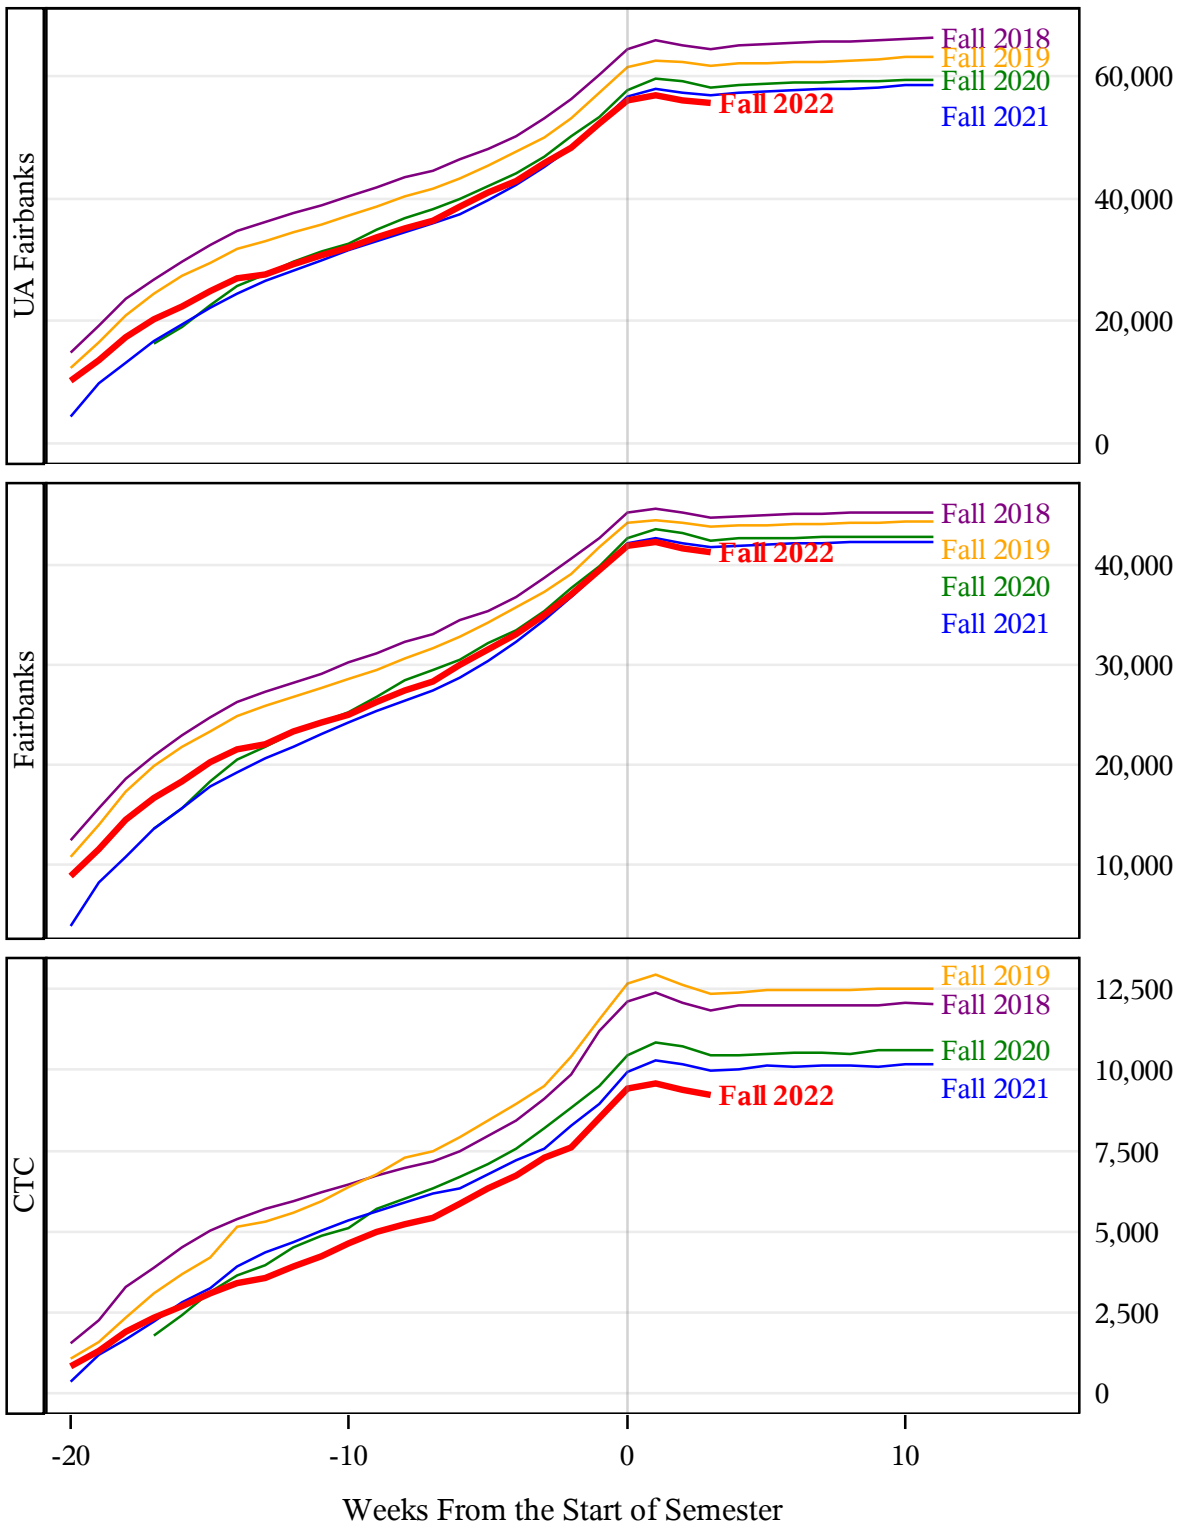

**University of Alaska Fairbanks - Early Semester Report
 Student Credit Hours Generated by Registration Week
 Fall 2018 - Fall 2022**

**University of Alaska Fairbanks - Early Semester Report
 Student Credit Hours Generated by Registration Week
 Fall 2018 - Fall 2022**

**University of Alaska Fairbanks - Early Semester Report
 Student Credit Hours Generated by Registration Week
 Fall 2018 - Fall 2022**

University of Alaska Fairbanks - Early Semester Report
Student Credit Hours Generated by Registration Week
Fall 2018 - Fall 2022