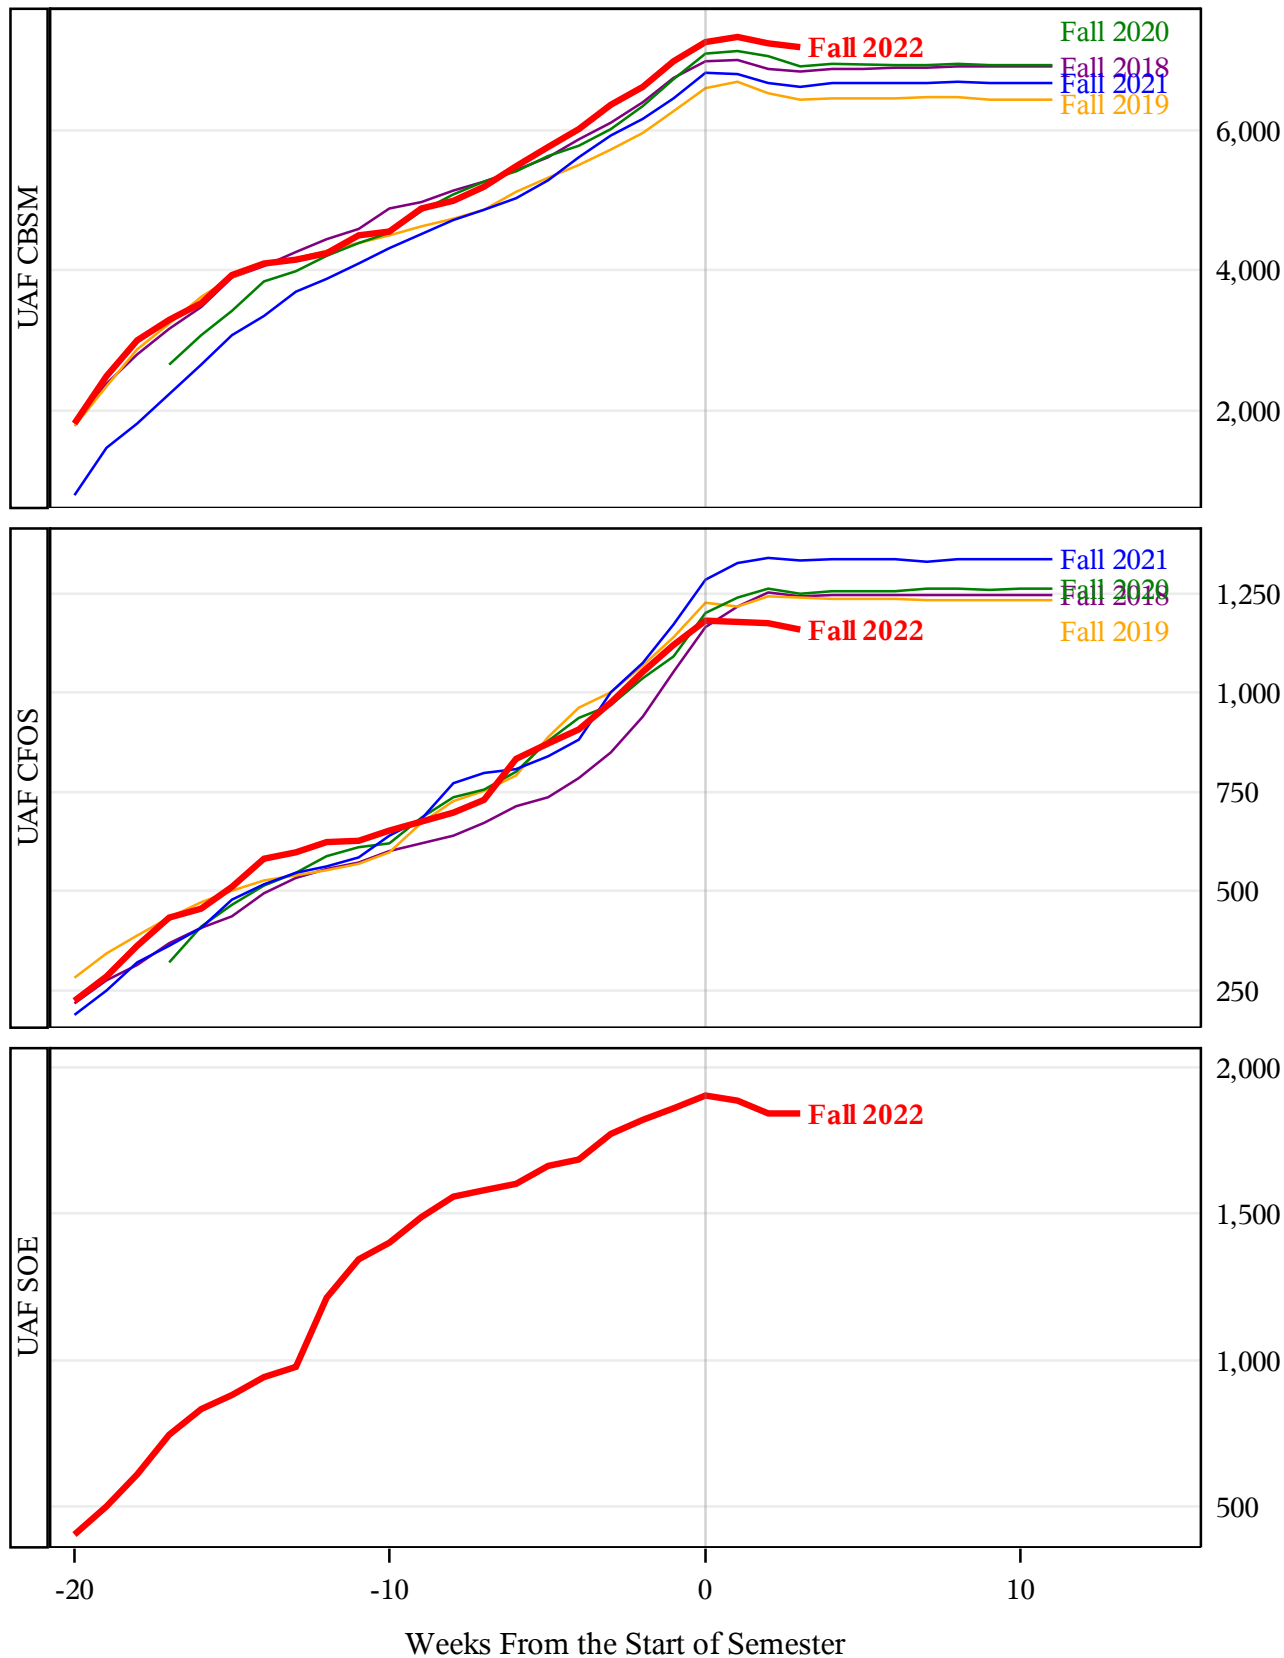

**University of Alaska Fairbanks - Early Semester Report
Student Credit Hours Generated by Registration Week
Fall 2018 - Fall 2022**