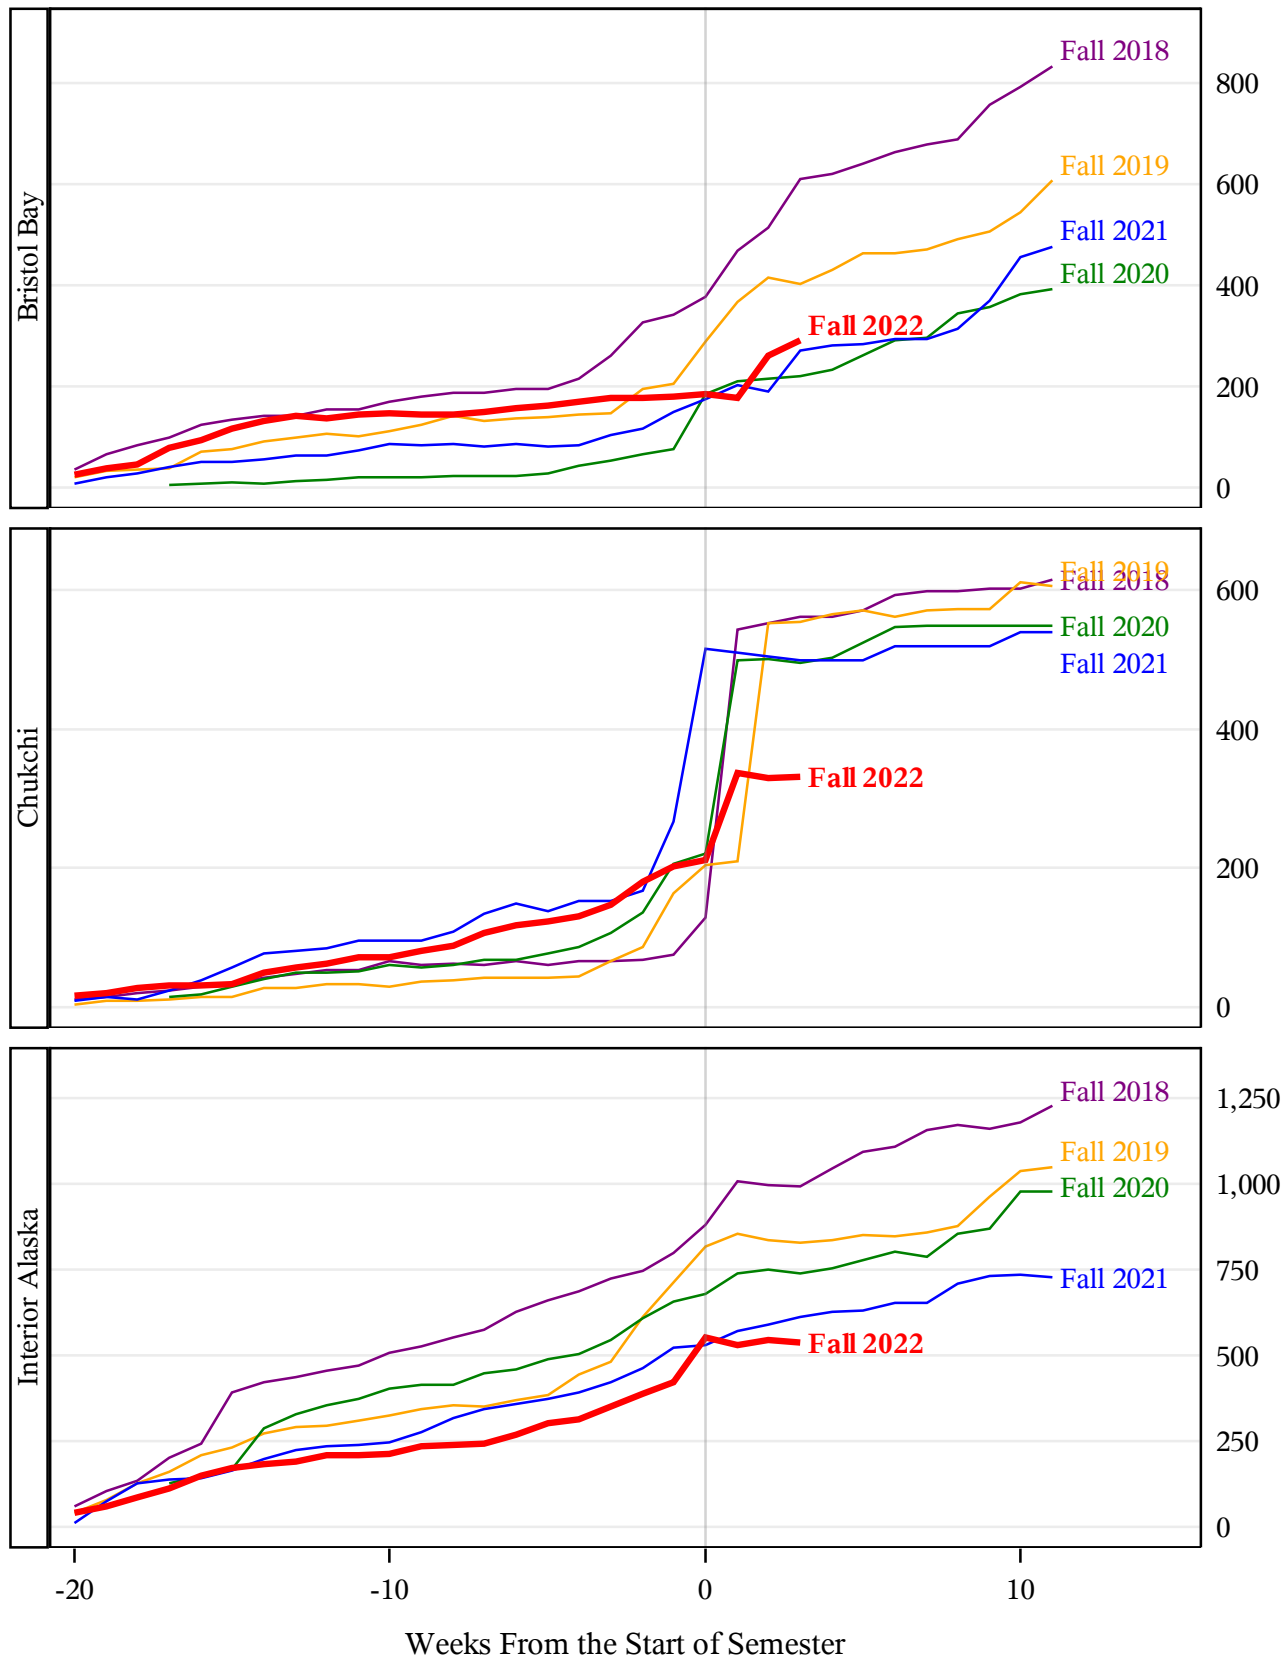

**University of Alaska Fairbanks - Early Semester Report
 Student Credit Hours Generated by Registration Week
 Fall 2018 - Fall 2022**

**University of Alaska Fairbanks - Early Semester Report
 Student Credit Hours Generated by Registration Week
 Fall 2018 - Fall 2022**