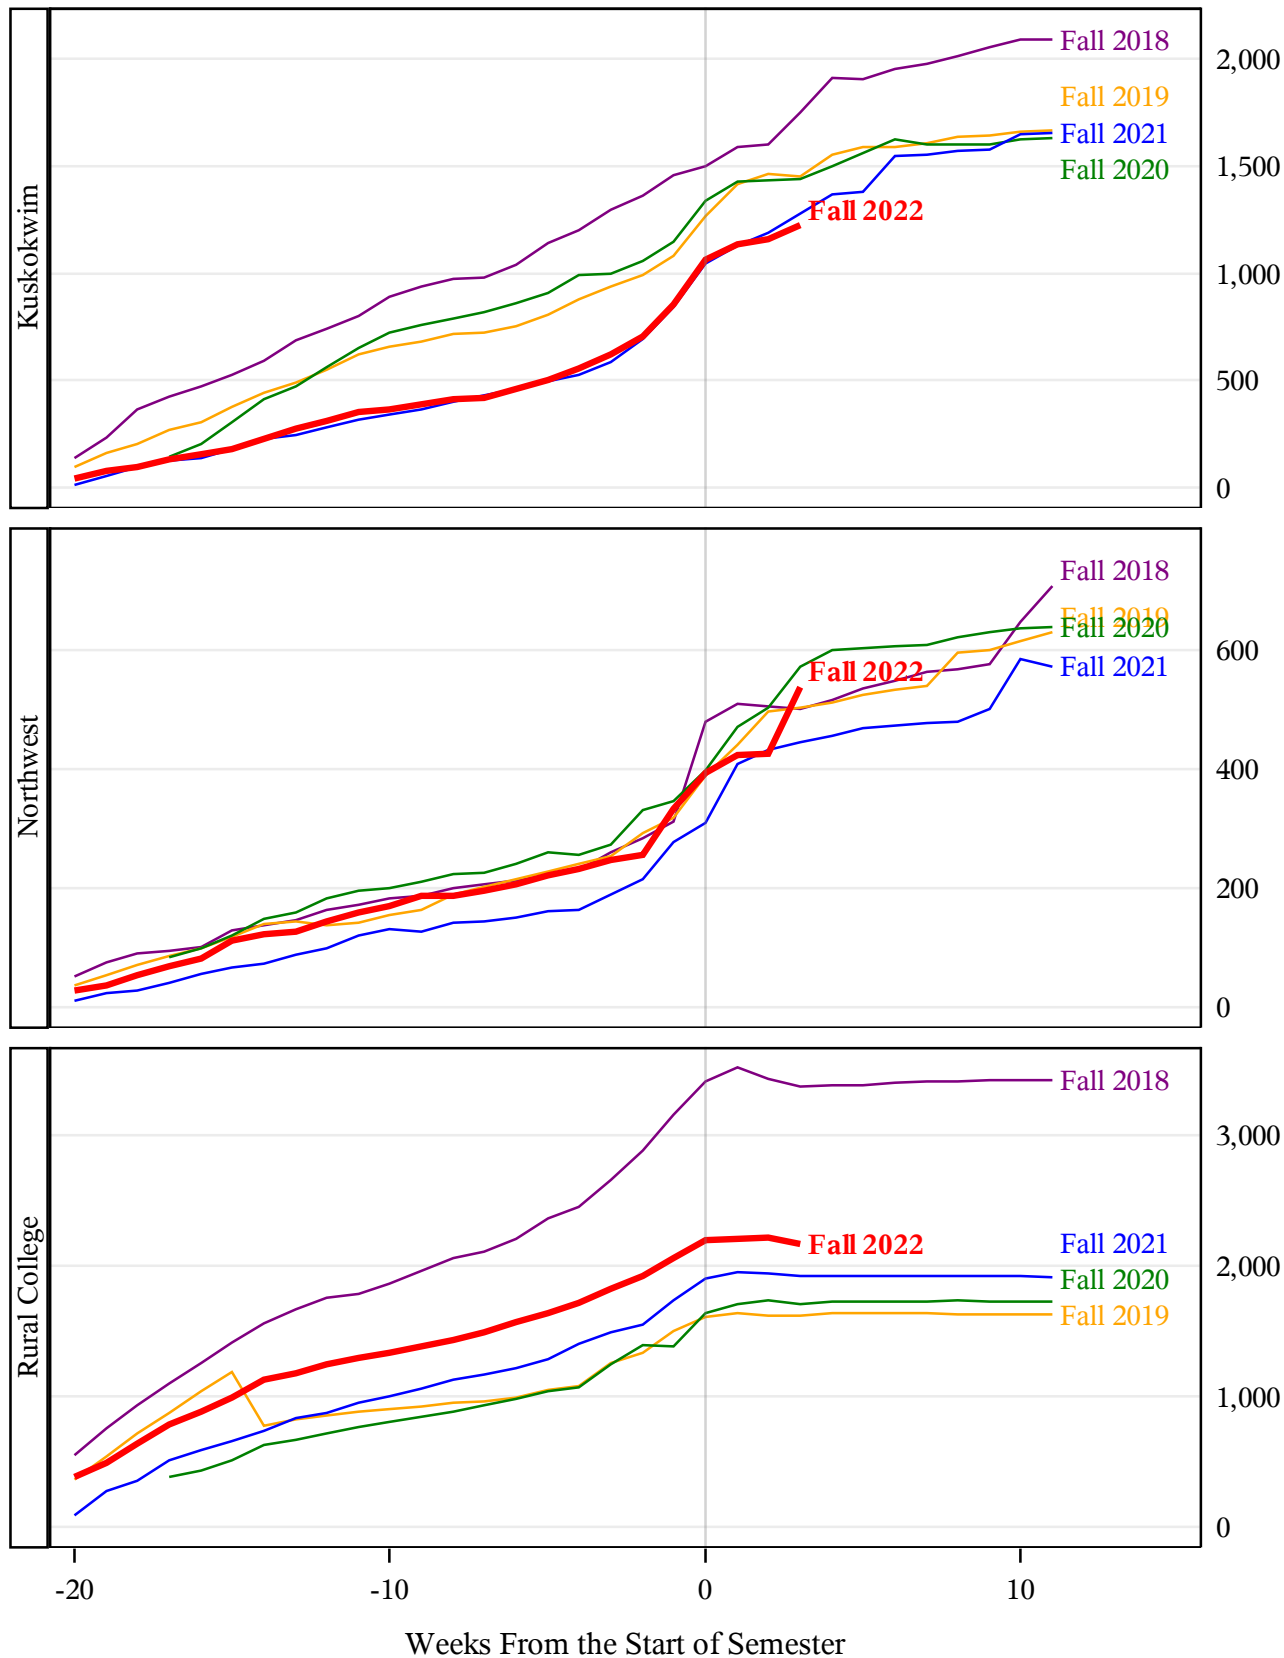

**University of Alaska Fairbanks - Early Semester Report
 Student Credit Hours Generated by Registration Week
 Fall 2018 - Fall 2022**

**University of Alaska Fairbanks - Early Semester Report
 Student Credit Hours Generated by Registration Week
 Fall 2018 - Fall 2022**