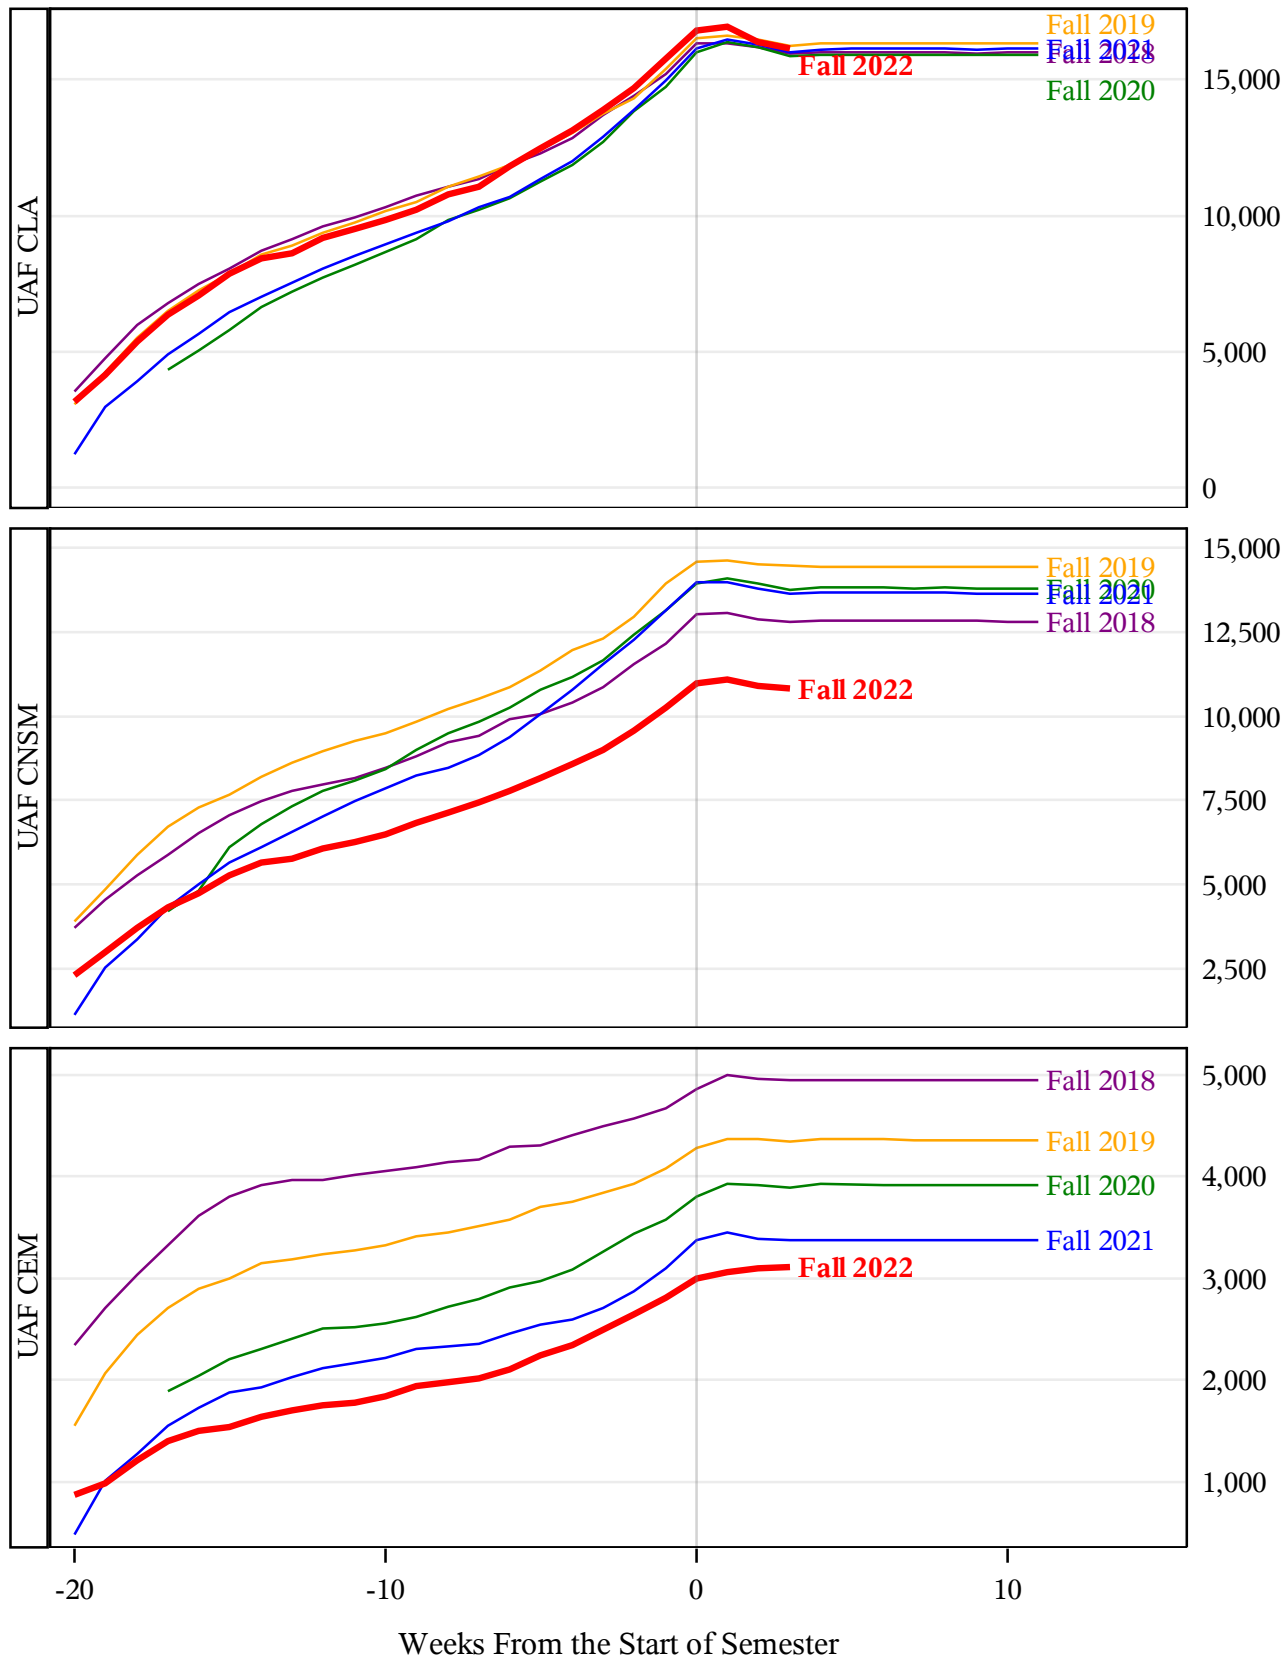

**University of Alaska Fairbanks - Early Semester Report
 Student Credit Hours Generated by Registration Week
 Fall 2018 - Fall 2022**

**University of Alaska Fairbanks - Early Semester Report
 Student Credit Hours Generated by Registration Week
 Fall 2018 - Fall 2022**