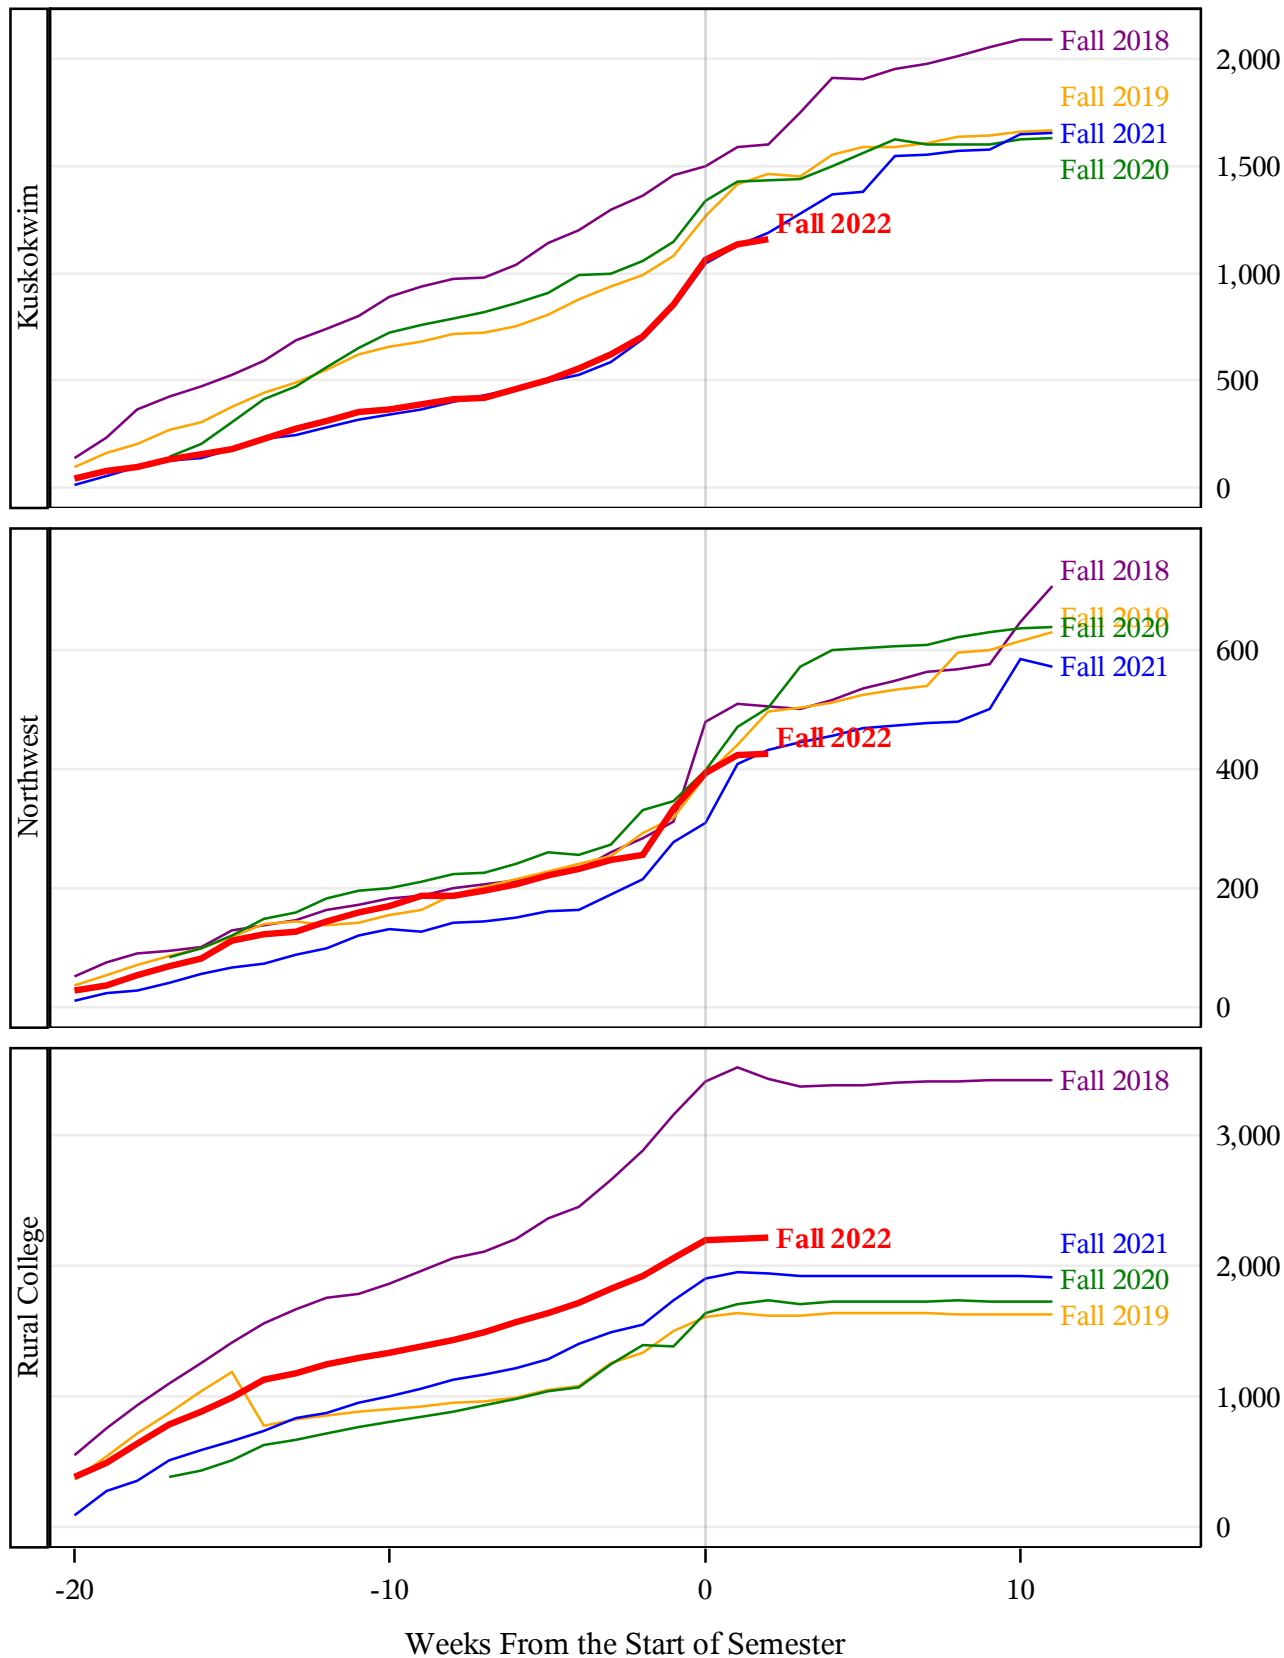

**University of Alaska Fairbanks - Early Semester Report
 Student Credit Hours Generated by Registration Week
 Fall 2018 - Fall 2022**

**University of Alaska Fairbanks - Early Semester Report
 Student Credit Hours Generated by Registration Week
 Fall 2018 - Fall 2022**

**University of Alaska Fairbanks - Early Semester Report
 Student Credit Hours Generated by Registration Week
 Fall 2018 - Fall 2022**

*University of Alaska Fairbanks - Early Semester Report
Student Credit Hours Generated by Registration Week
Fall 2018 - Fall 2022*