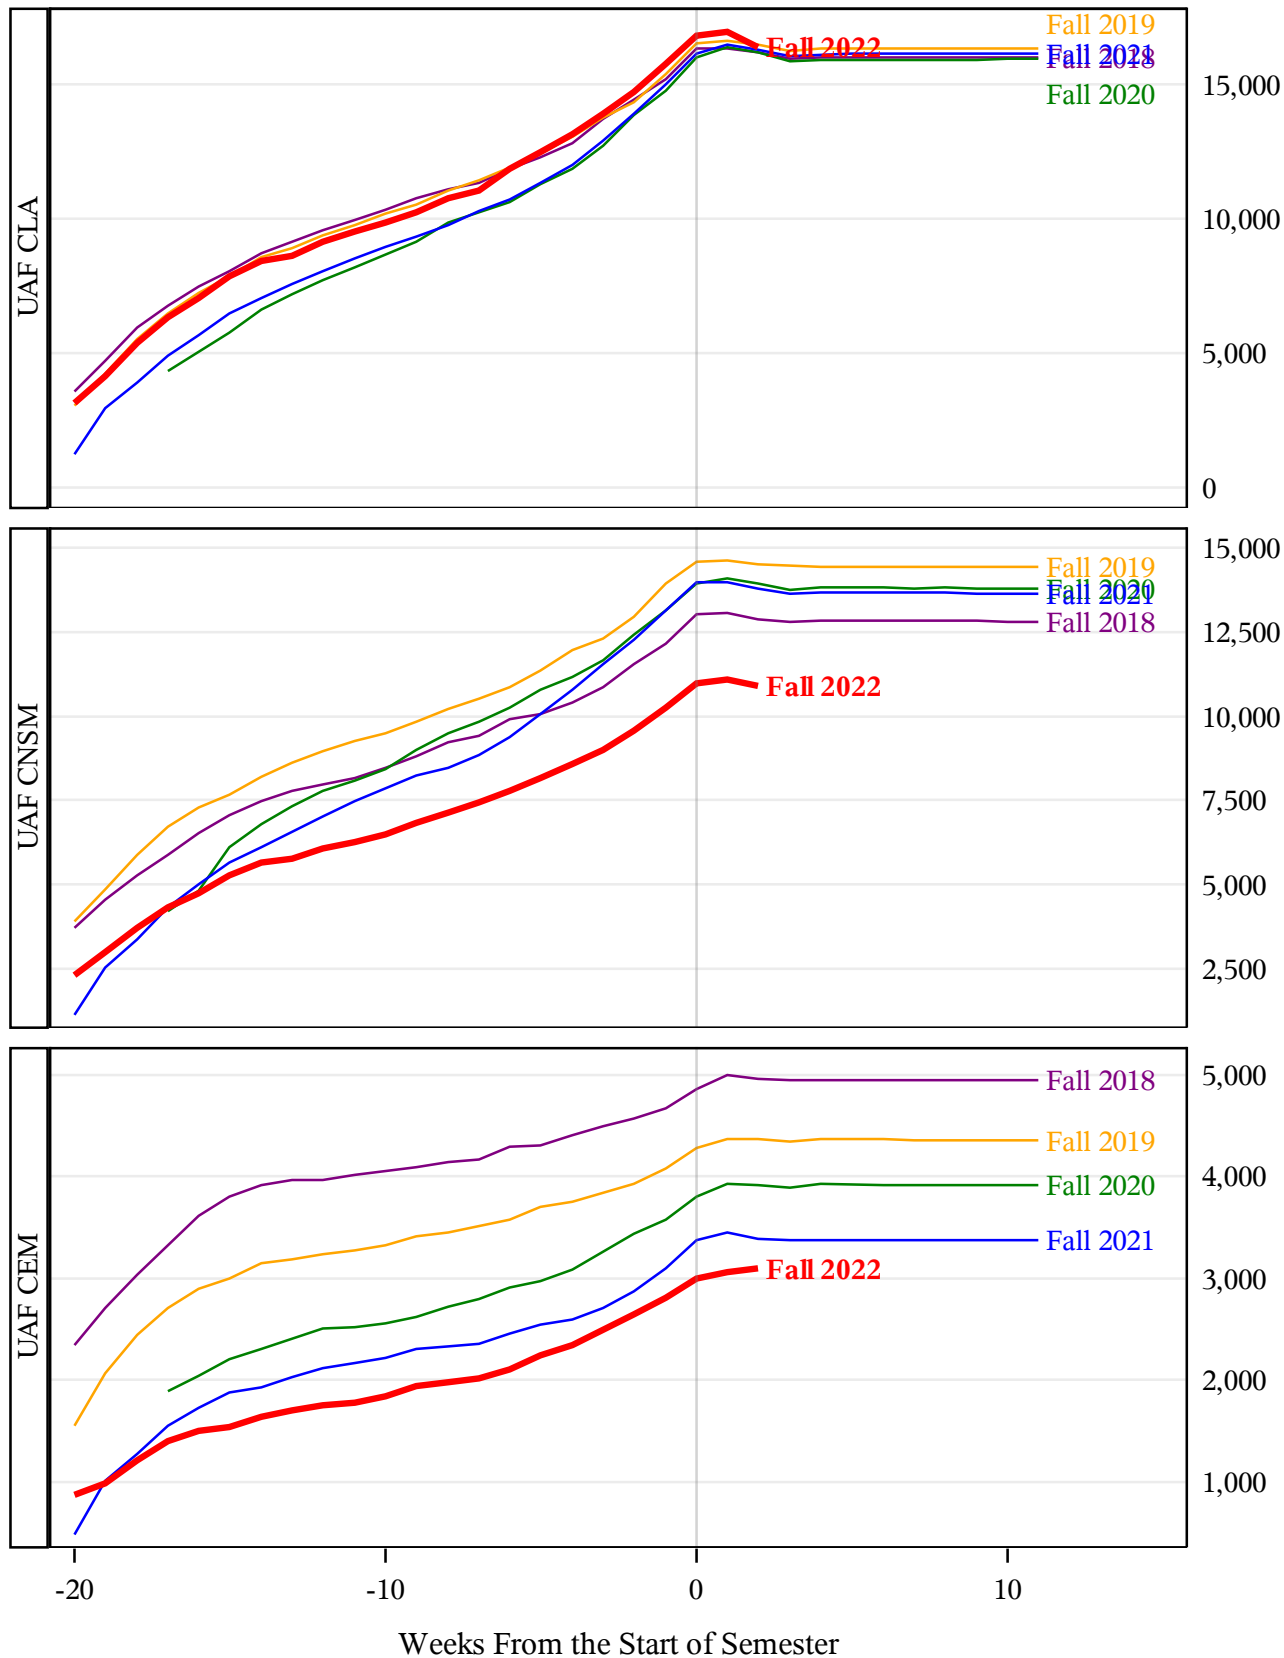

**University of Alaska Fairbanks - Early Semester Report
 Student Credit Hours Generated by Registration Week
 Fall 2018 - Fall 2022**

**University of Alaska Fairbanks - Early Semester Report
 Student Credit Hours Generated by Registration Week
 Fall 2018 - Fall 2022**