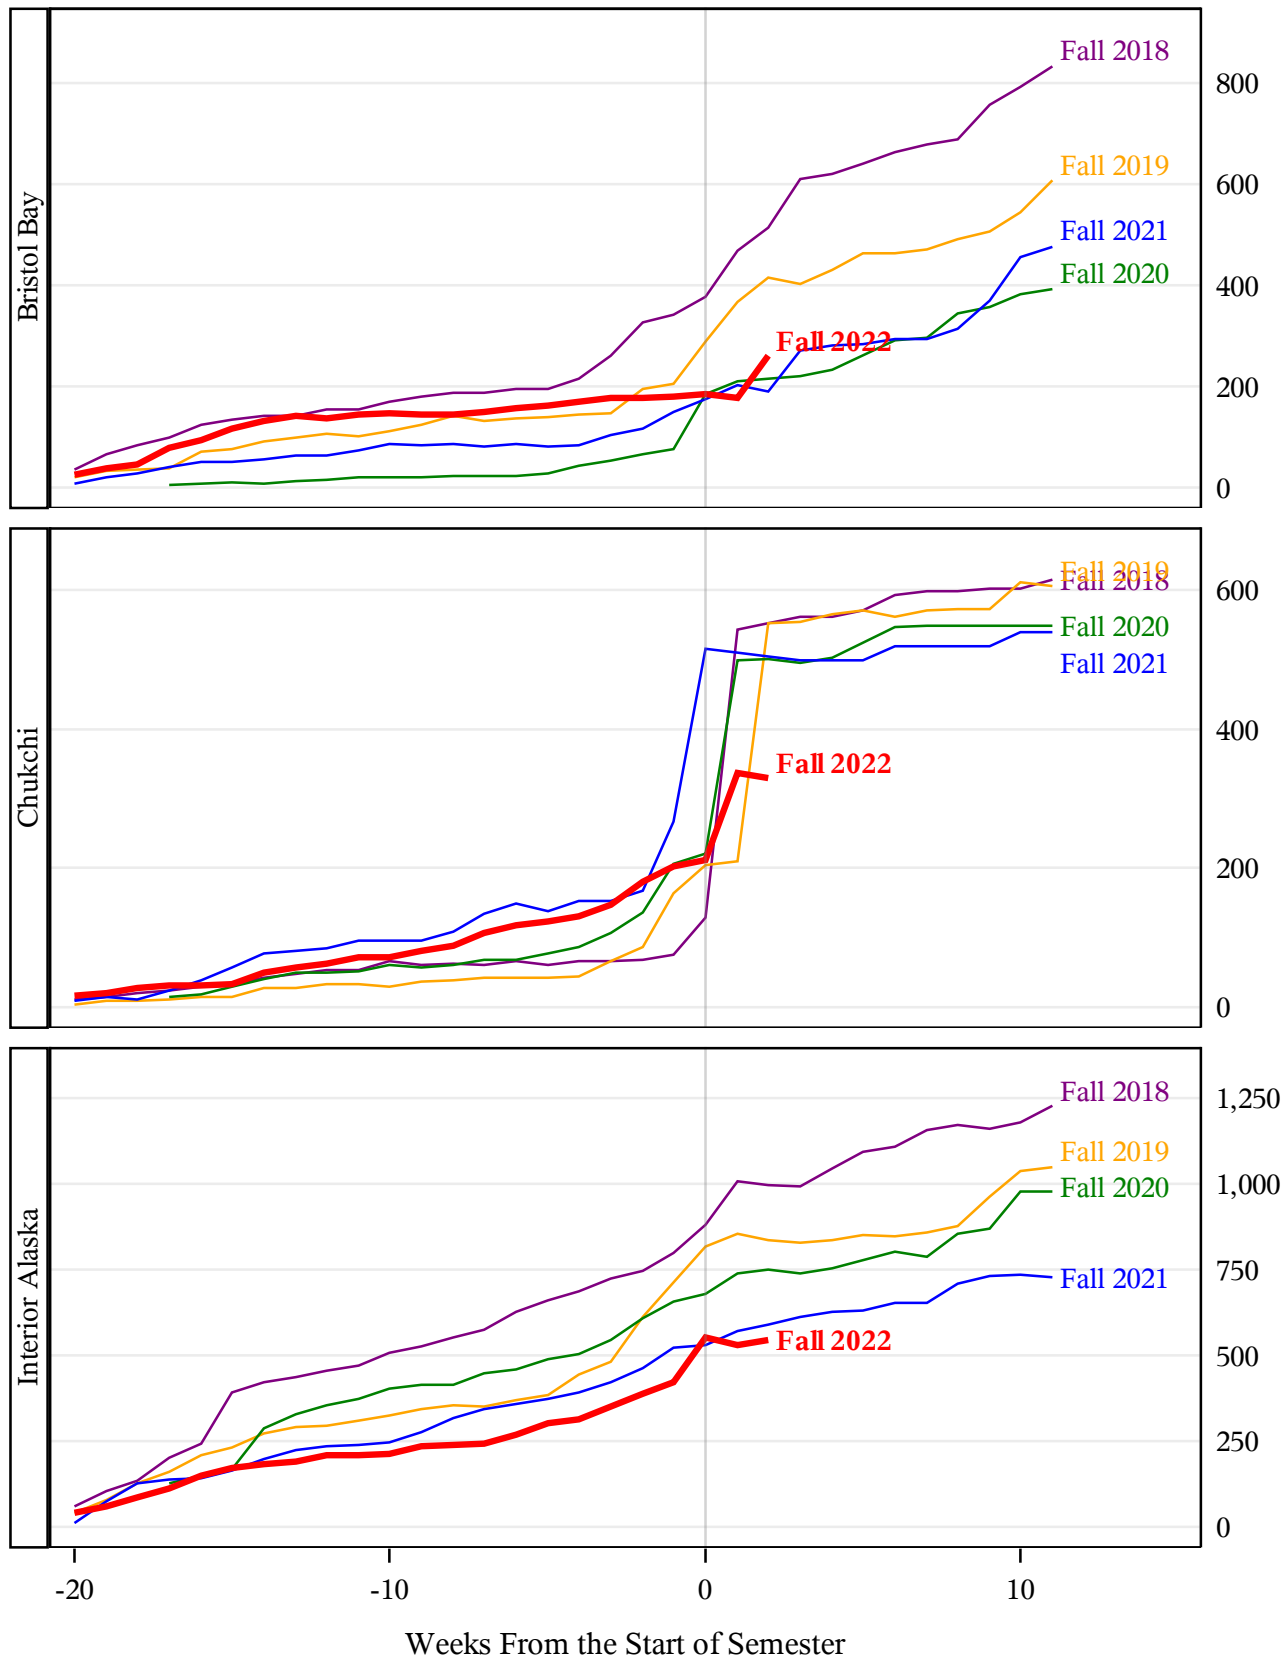

**University of Alaska Fairbanks - Early Semester Report
 Student Credit Hours Generated by Registration Week
 Fall 2018 - Fall 2022**

**University of Alaska Fairbanks - Early Semester Report
 Student Credit Hours Generated by Registration Week
 Fall 2018 - Fall 2022**

**University of Alaska Fairbanks - Early Semester Report
 Student Credit Hours Generated by Registration Week
 Fall 2018 - Fall 2022**

*University of Alaska Fairbanks - Early Semester Report
Student Credit Hours Generated by Registration Week
Fall 2018 - Fall 2022*