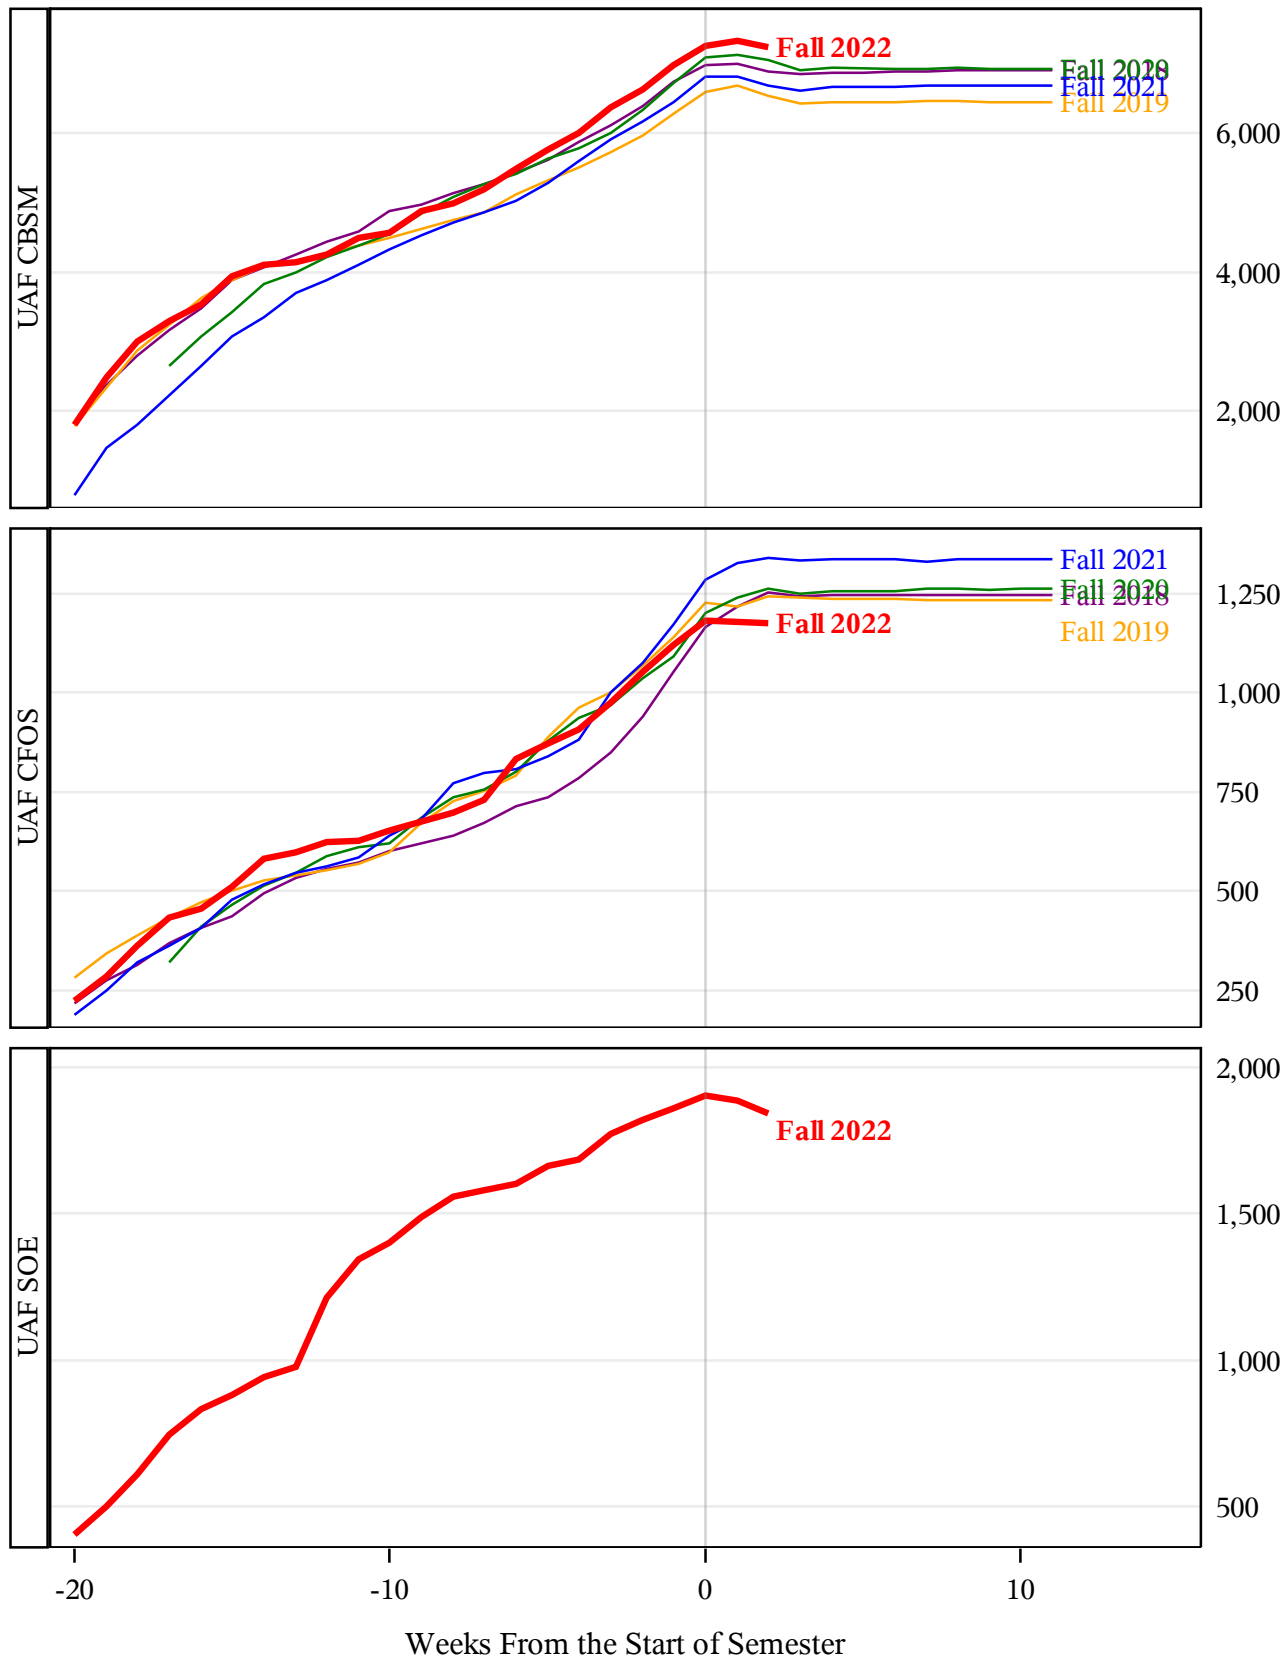

**University of Alaska Fairbanks - Early Semester Report
Student Credit Hours Generated by Registration Week
Fall 2018 - Fall 2022**