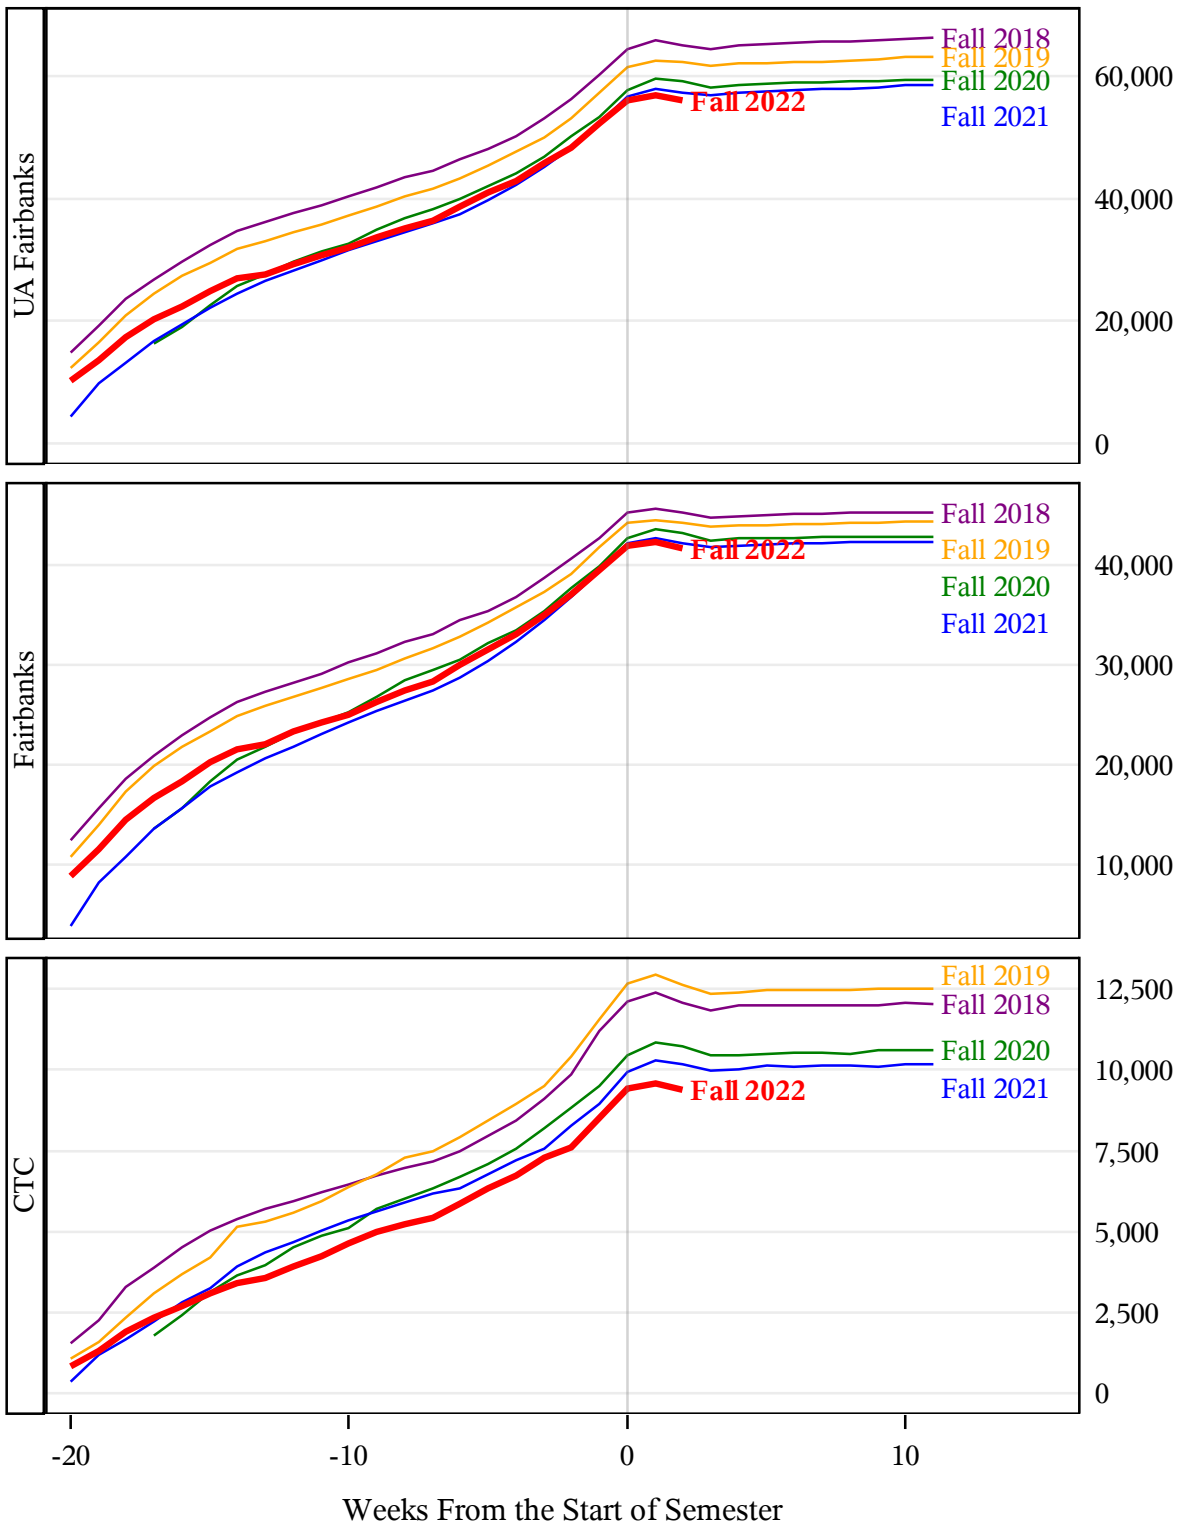

**University of Alaska Fairbanks - Early Semester Report
 Student Credit Hours Generated by Registration Week
 Fall 2018 - Fall 2022**

**University of Alaska Fairbanks - Early Semester Report
 Student Credit Hours Generated by Registration Week
 Fall 2018 - Fall 2022**