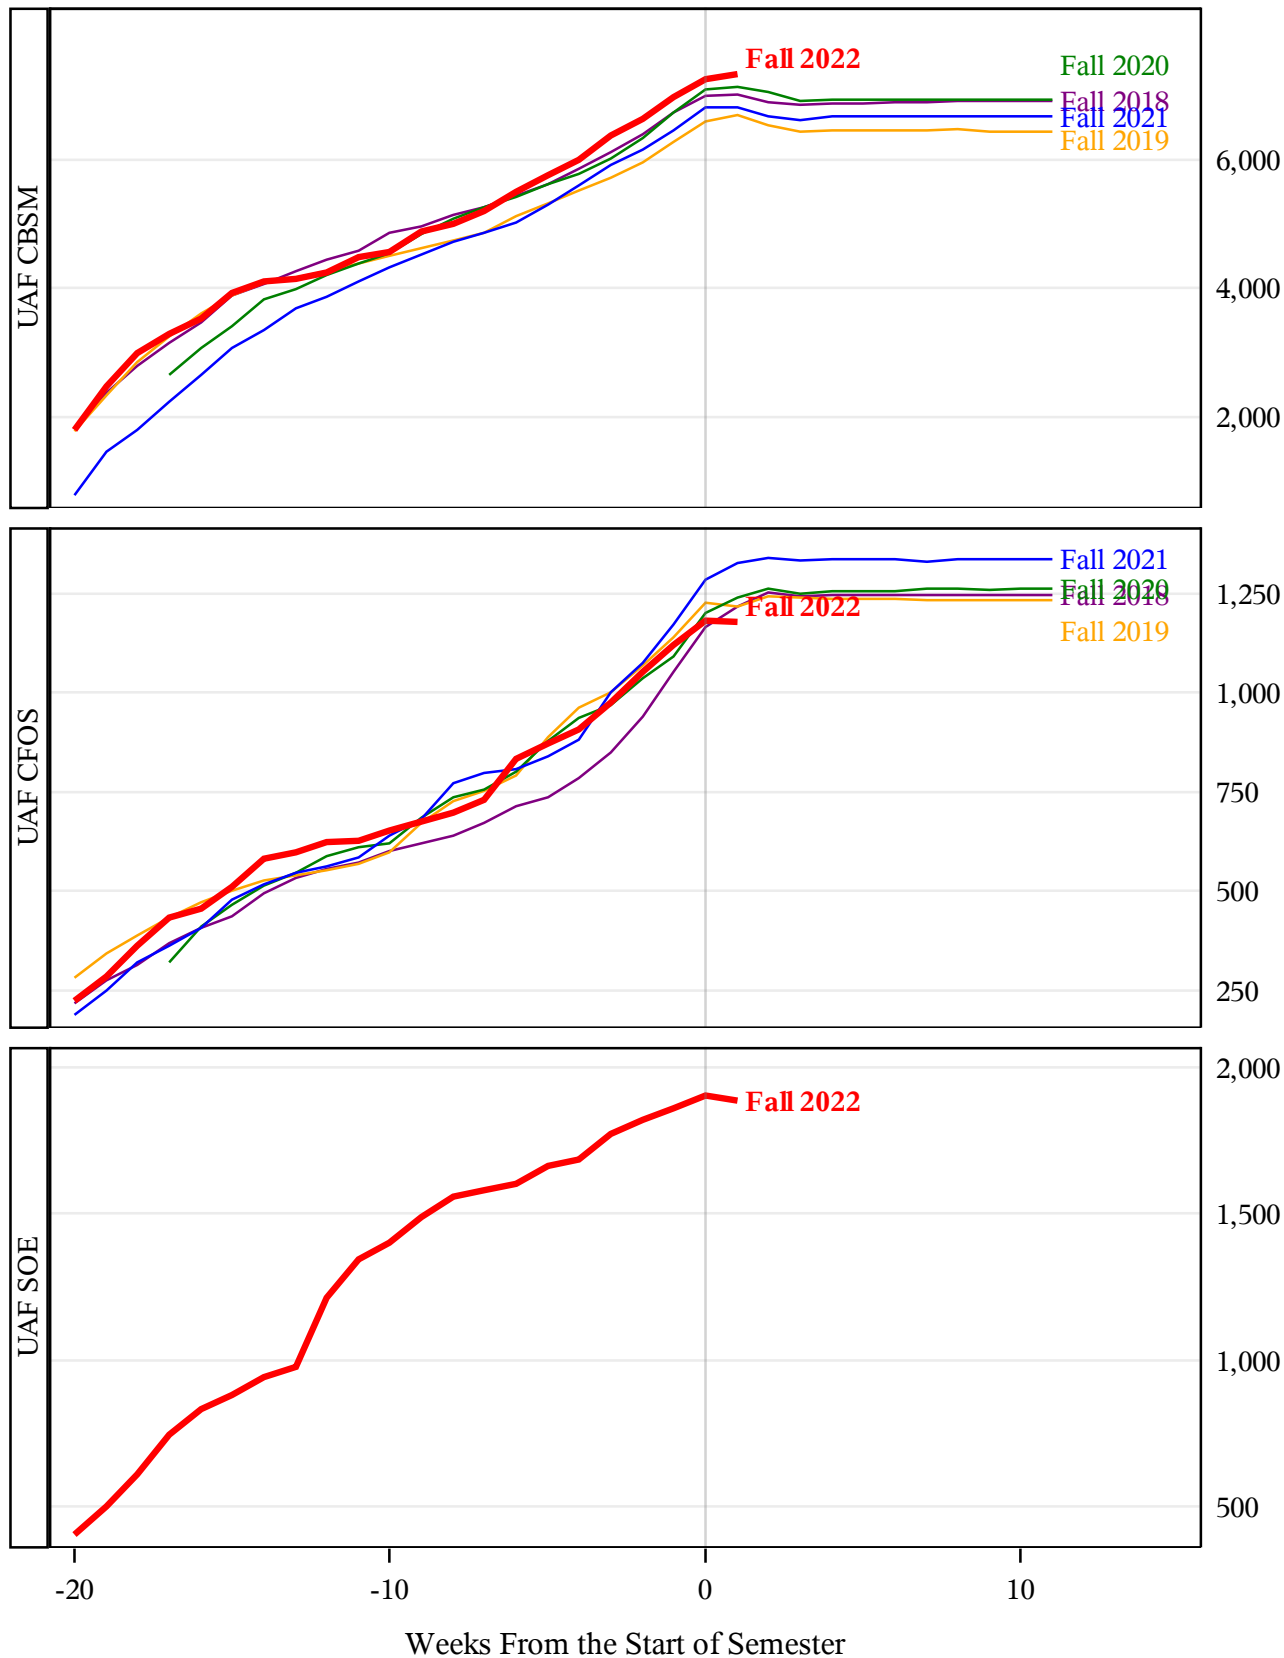

University of Alaska Fairbanks - Early Semester Report
Student Credit Hours Generated by Registration Week
Fall 2018 - Fall 2022