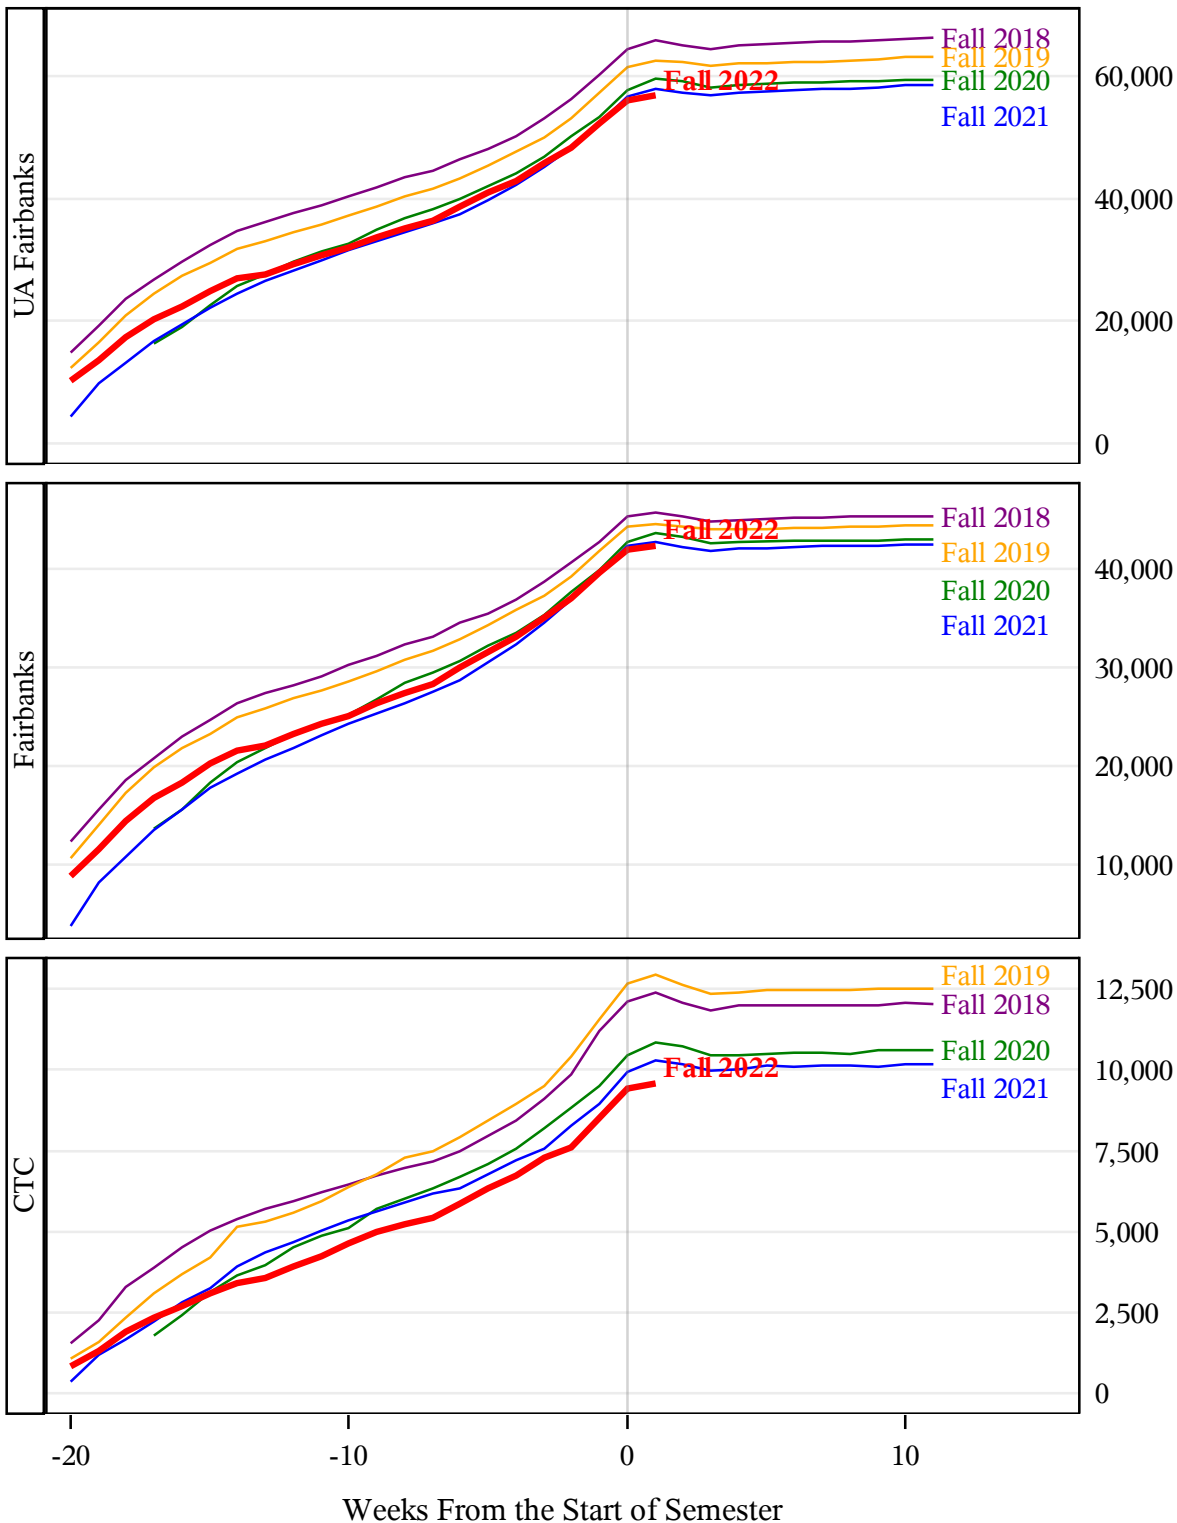

**University of Alaska Fairbanks - Early Semester Report  
 Student Credit Hours Generated by Registration Week  
 Fall 2018 - Fall 2022**

**University of Alaska Fairbanks - Early Semester Report  
 Student Credit Hours Generated by Registration Week  
 Fall 2018 - Fall 2022**