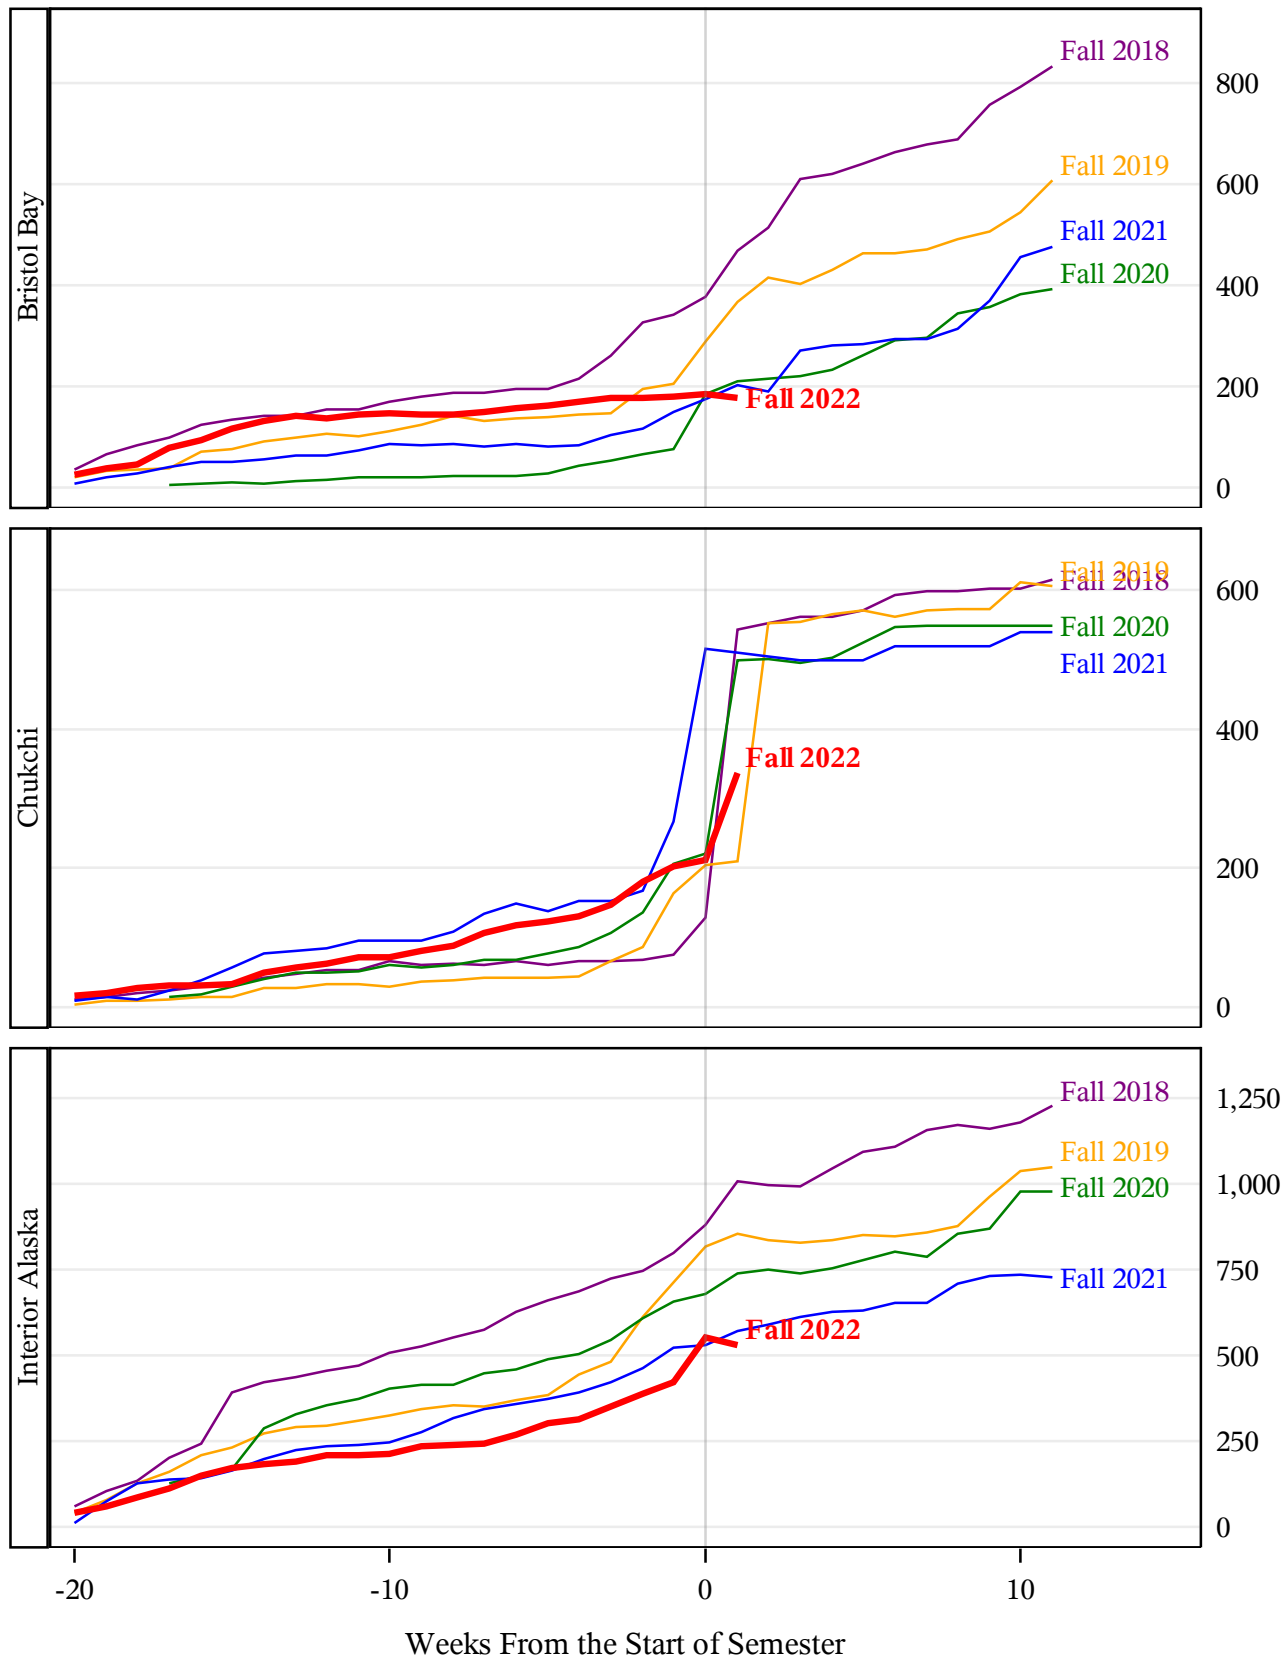

**University of Alaska Fairbanks - Early Semester Report  
 Student Credit Hours Generated by Registration Week  
 Fall 2018 - Fall 2022**

**University of Alaska Fairbanks - Early Semester Report  
 Student Credit Hours Generated by Registration Week  
 Fall 2018 - Fall 2022**