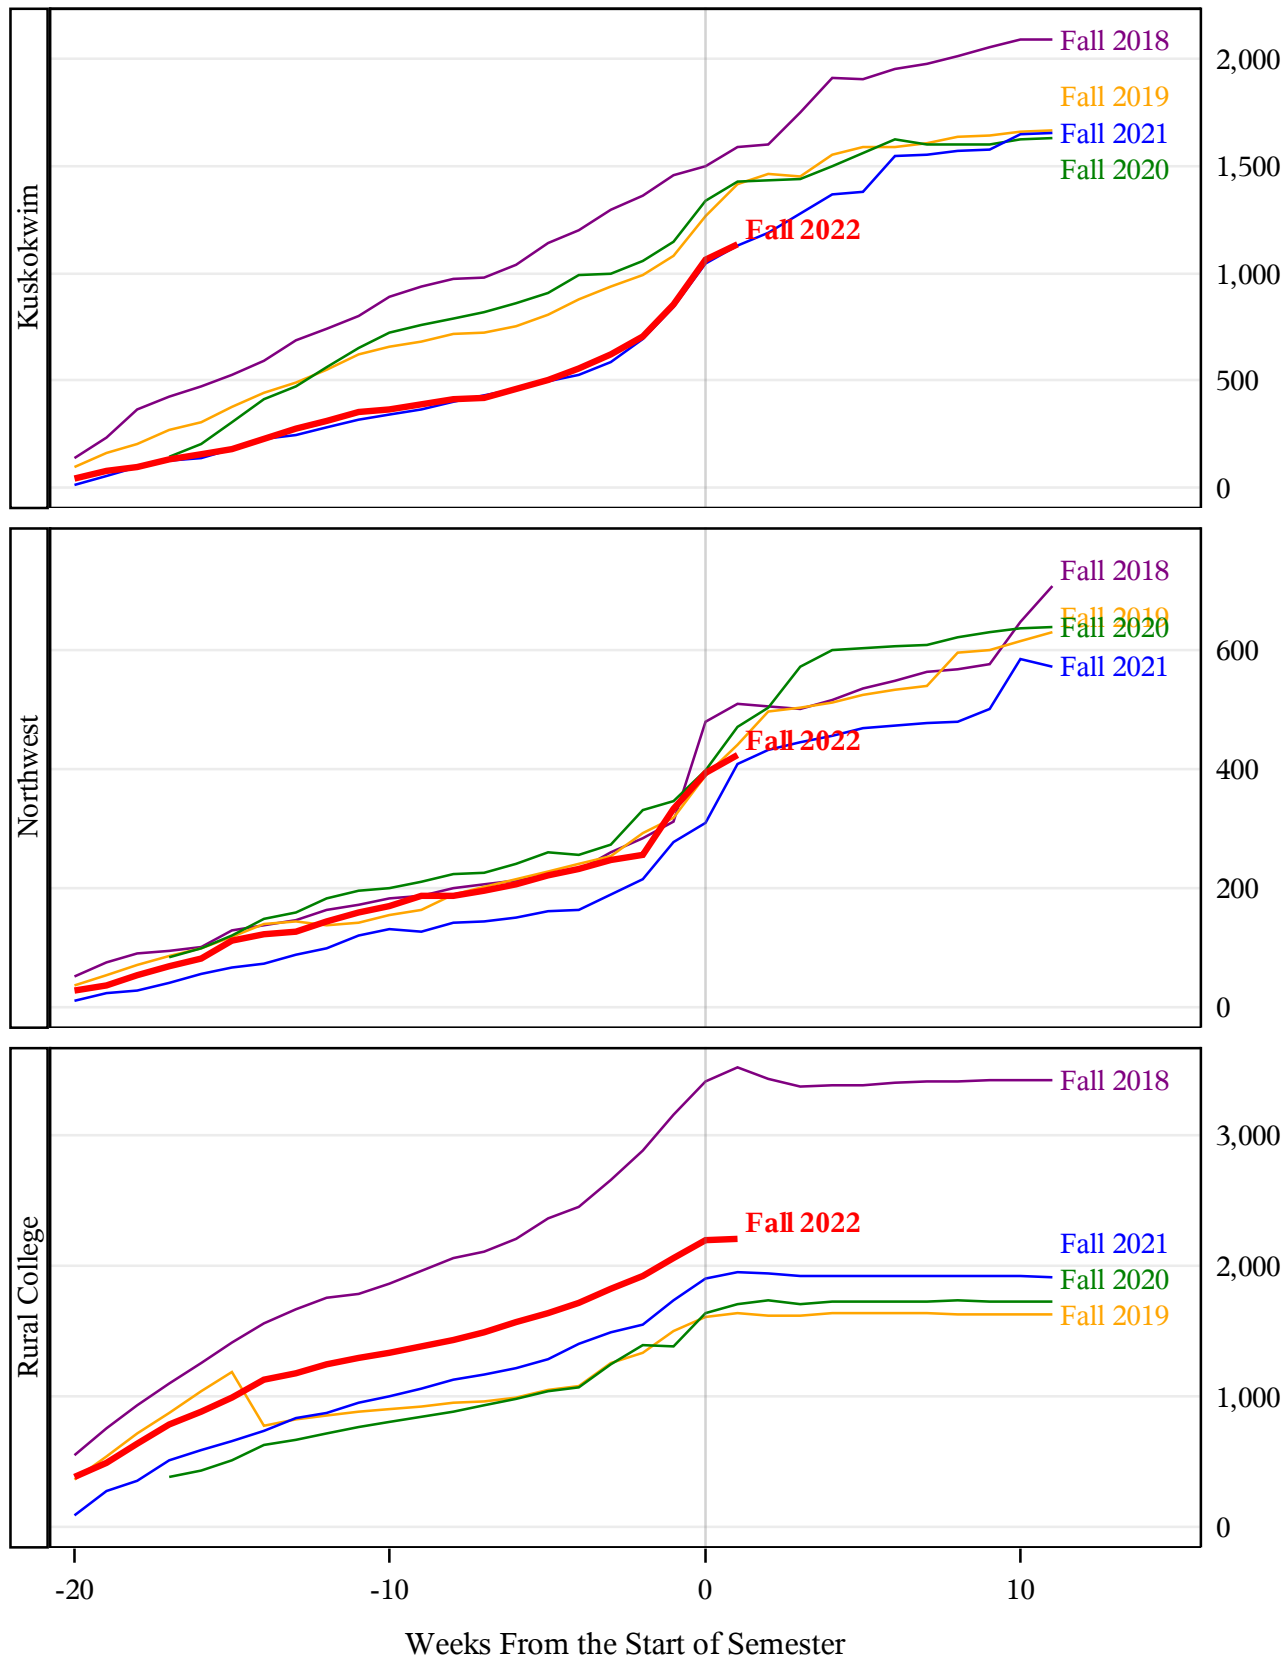

**University of Alaska Fairbanks - Early Semester Report  
 Student Credit Hours Generated by Registration Week  
 Fall 2018 - Fall 2022**

**University of Alaska Fairbanks - Early Semester Report  
 Student Credit Hours Generated by Registration Week  
 Fall 2018 - Fall 2022**