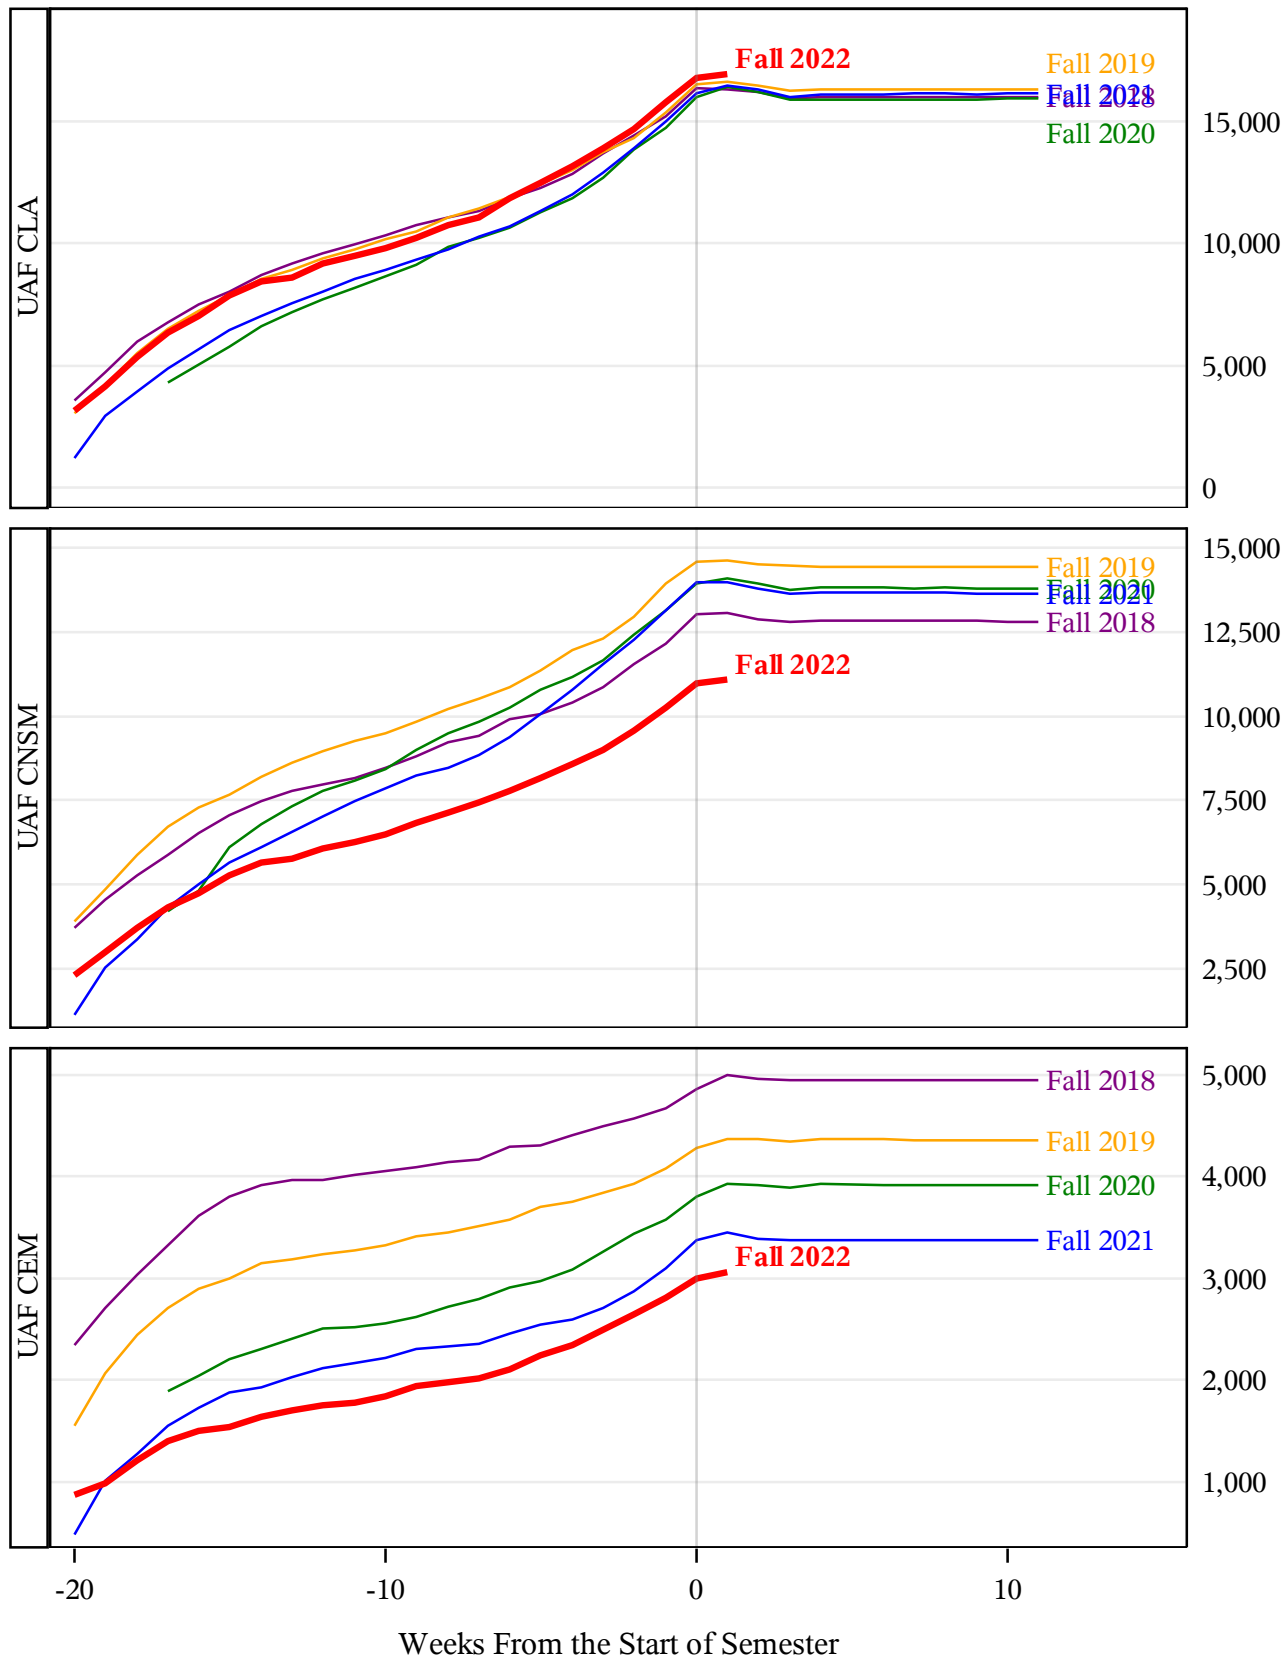

**University of Alaska Fairbanks - Early Semester Report  
 Student Credit Hours Generated by Registration Week  
 Fall 2018 - Fall 2022**

**University of Alaska Fairbanks - Early Semester Report  
 Student Credit Hours Generated by Registration Week  
 Fall 2018 - Fall 2022**

**University of Alaska Fairbanks - Early Semester Report**  
**Student Credit Hours Generated by Registration Week**  
**Fall 2018 - Fall 2022**

University of Alaska Fairbanks - Early Semester Report  
Student Credit Hours Generated by Registration Week  
Fall 2018 - Fall 2022