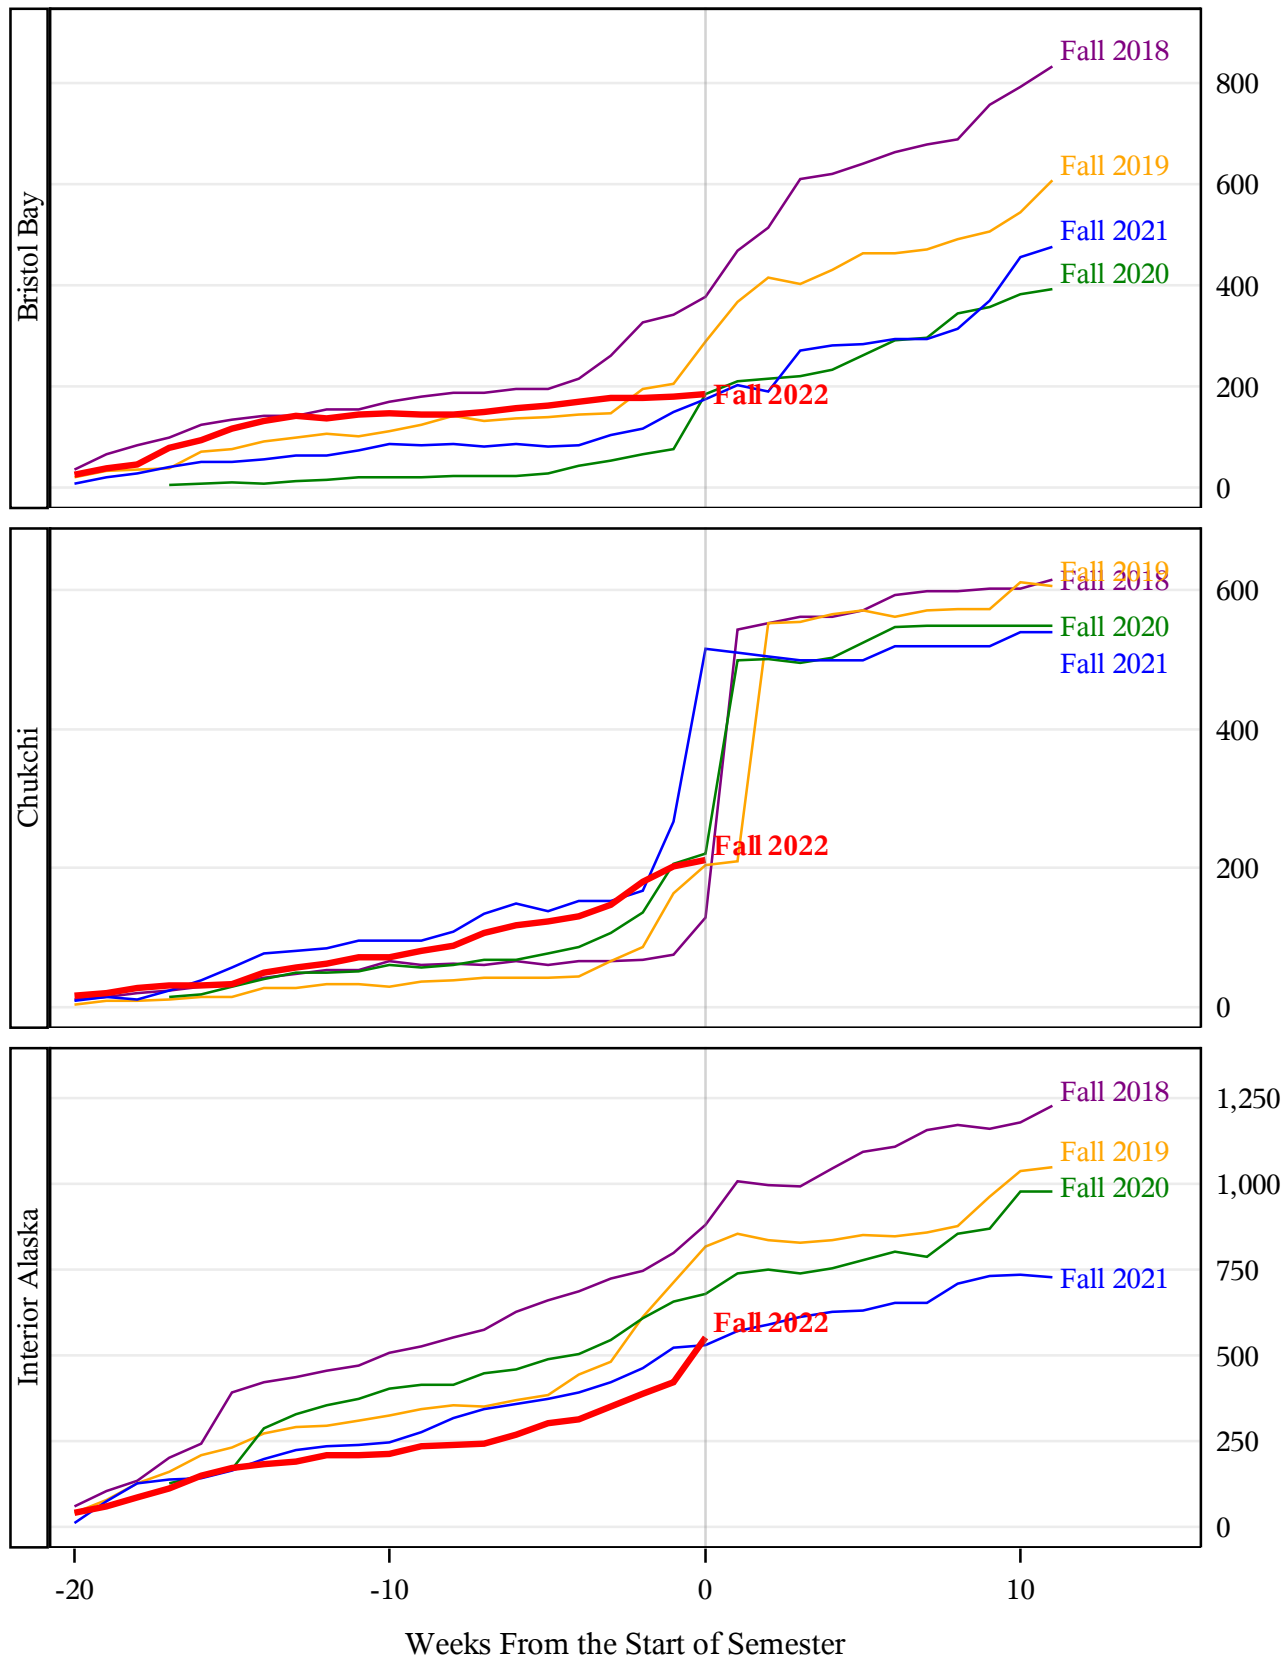

**University of Alaska Fairbanks - Early Semester Report  
 Student Credit Hours Generated by Registration Week  
 Fall 2018 - Fall 2022**

**University of Alaska Fairbanks - Early Semester Report  
 Student Credit Hours Generated by Registration Week  
 Fall 2018 - Fall 2022**