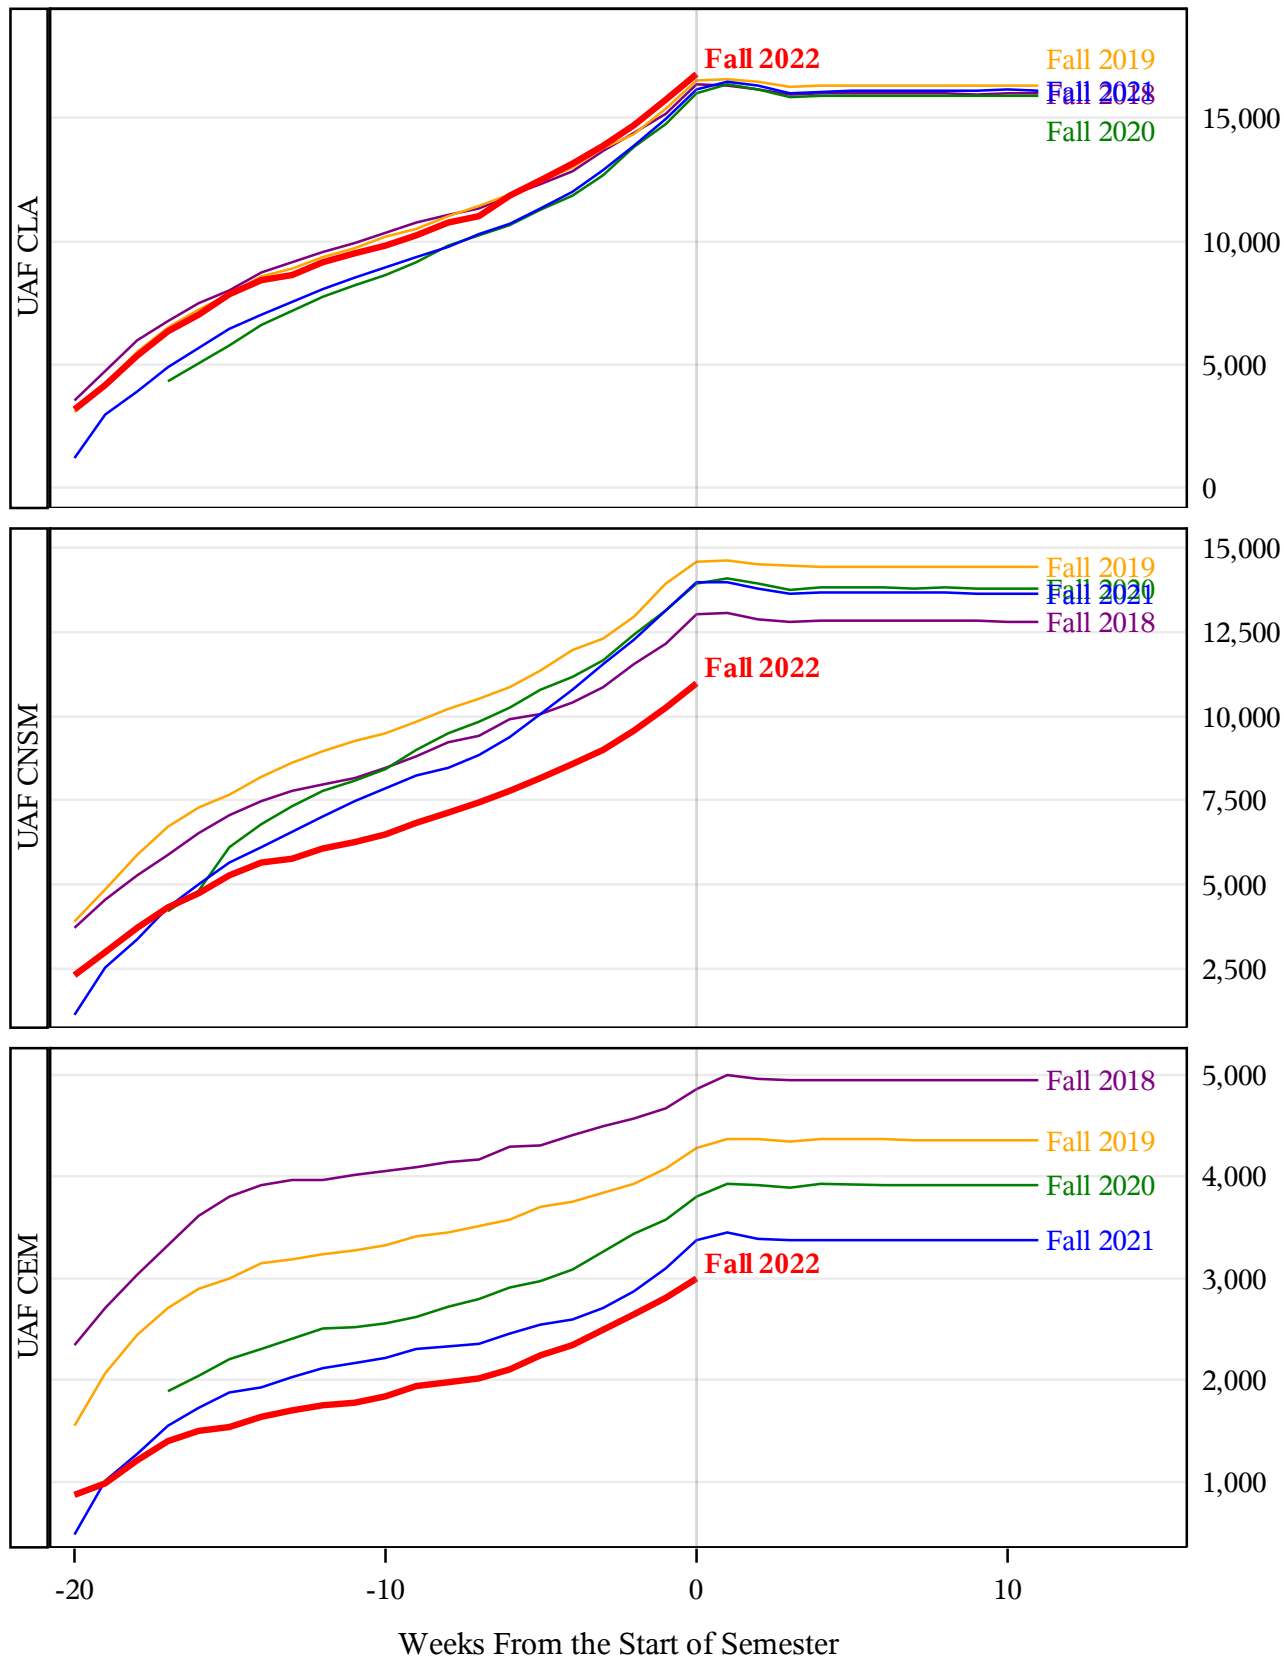

**University of Alaska Fairbanks - Early Semester Report  
 Student Credit Hours Generated by Registration Week  
 Fall 2018 - Fall 2022**

**University of Alaska Fairbanks - Early Semester Report  
 Student Credit Hours Generated by Registration Week  
 Fall 2018 - Fall 2022**