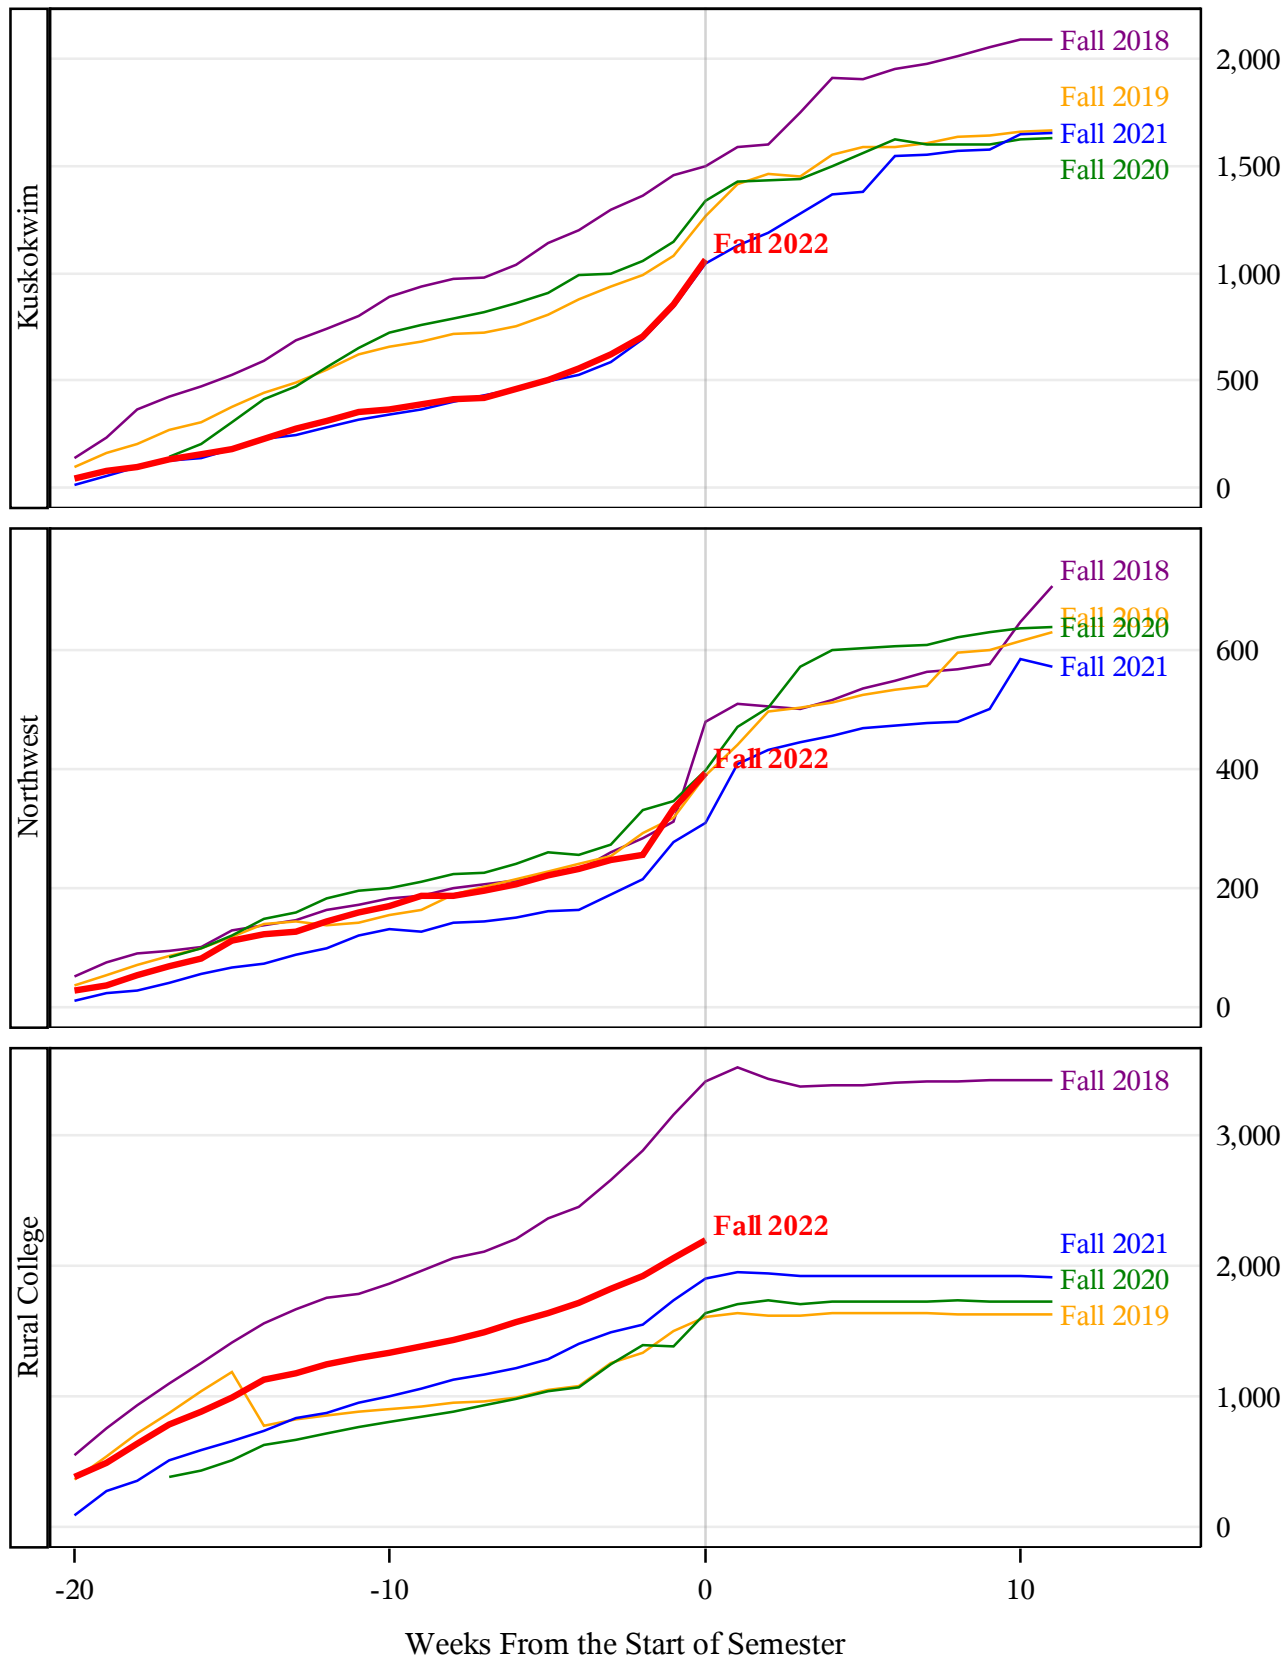

**University of Alaska Fairbanks - Early Semester Report  
 Student Credit Hours Generated by Registration Week  
 Fall 2018 - Fall 2022**

**University of Alaska Fairbanks - Early Semester Report  
 Student Credit Hours Generated by Registration Week  
 Fall 2018 - Fall 2022**