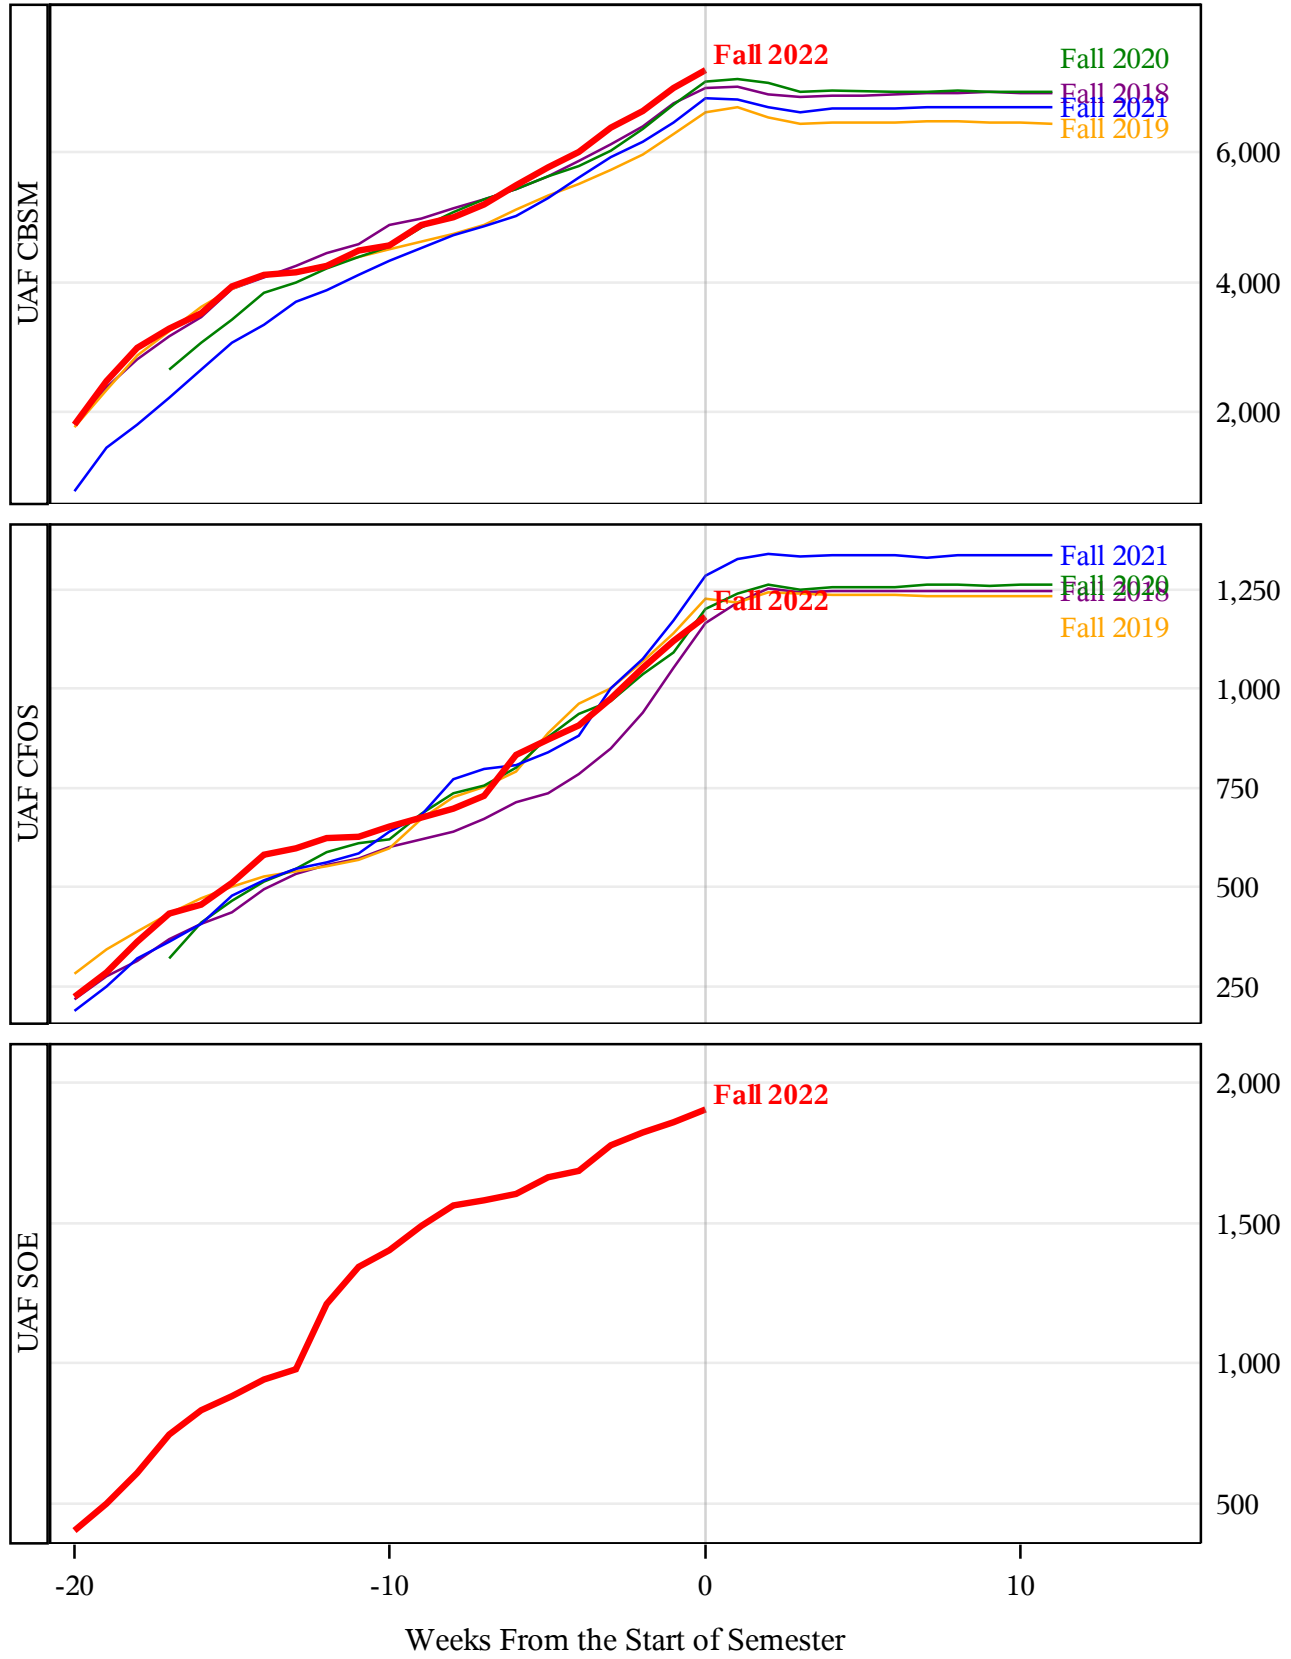

University of Alaska Fairbanks - Early Semester Report
Student Credit Hours Generated by Registration Week
Fall 2018 - Fall 2022