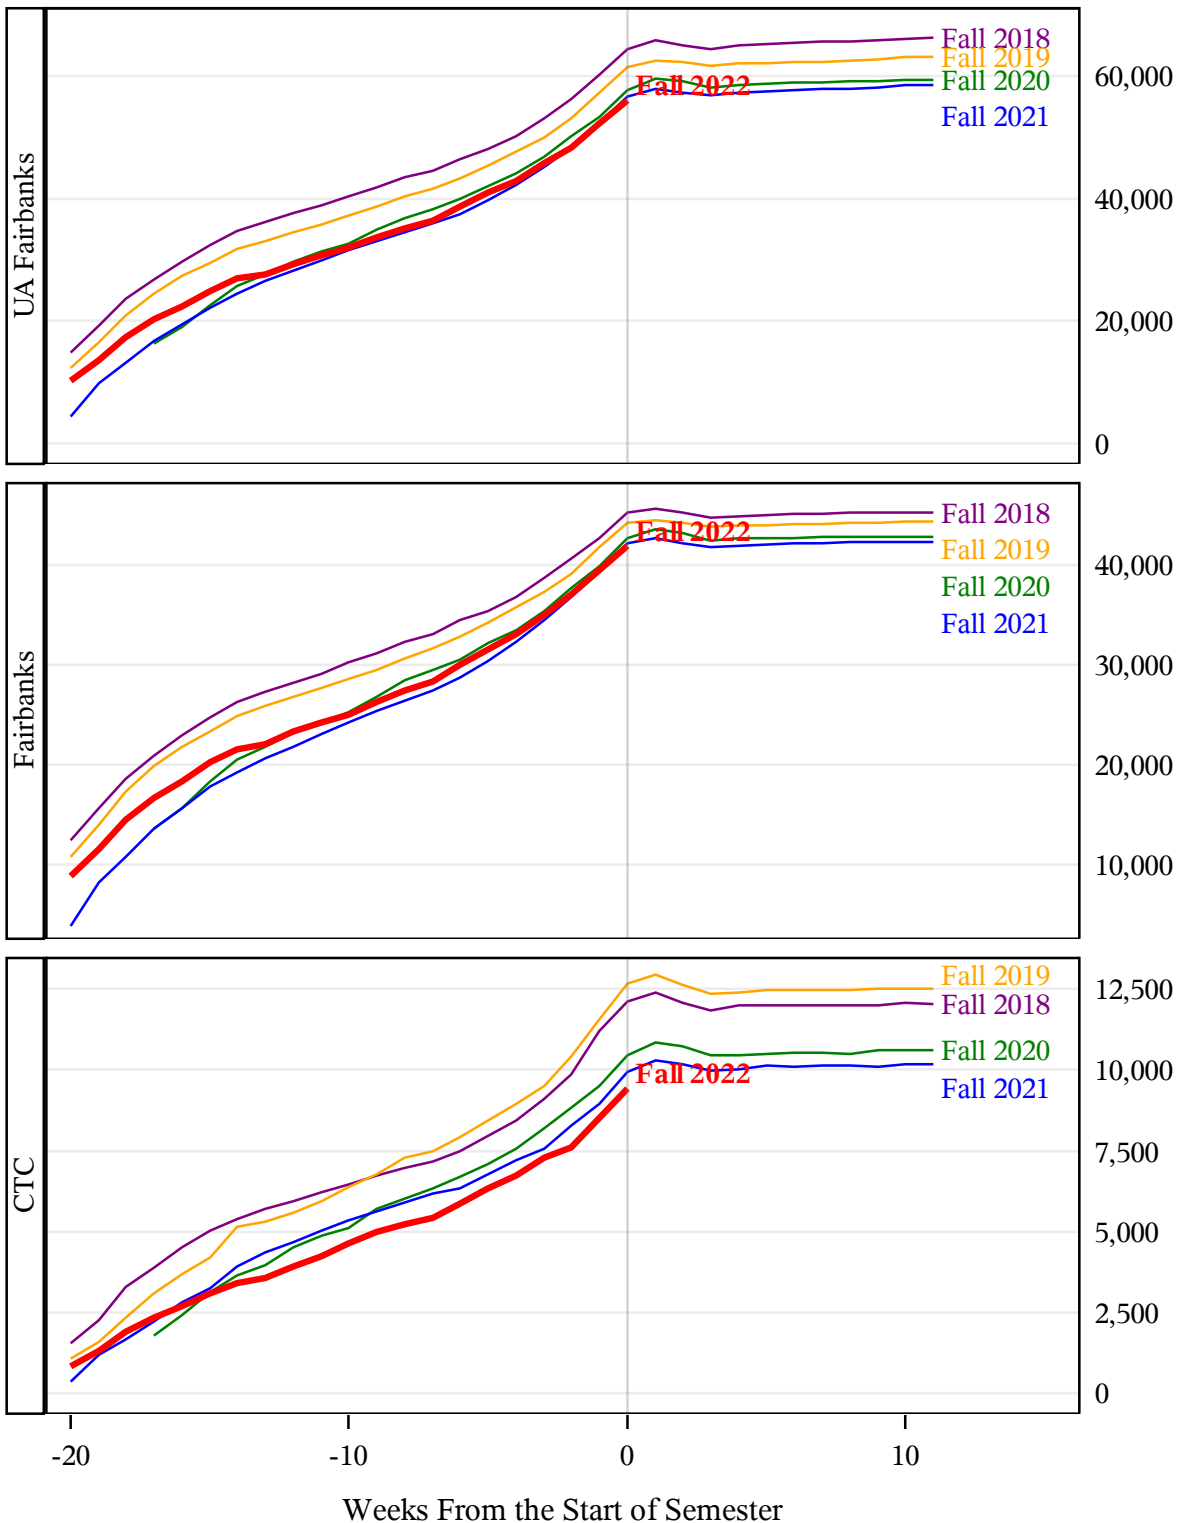

**University of Alaska Fairbanks - Early Semester Report  
 Student Credit Hours Generated by Registration Week  
 Fall 2018 - Fall 2022**

**University of Alaska Fairbanks - Early Semester Report  
 Student Credit Hours Generated by Registration Week  
 Fall 2018 - Fall 2022**