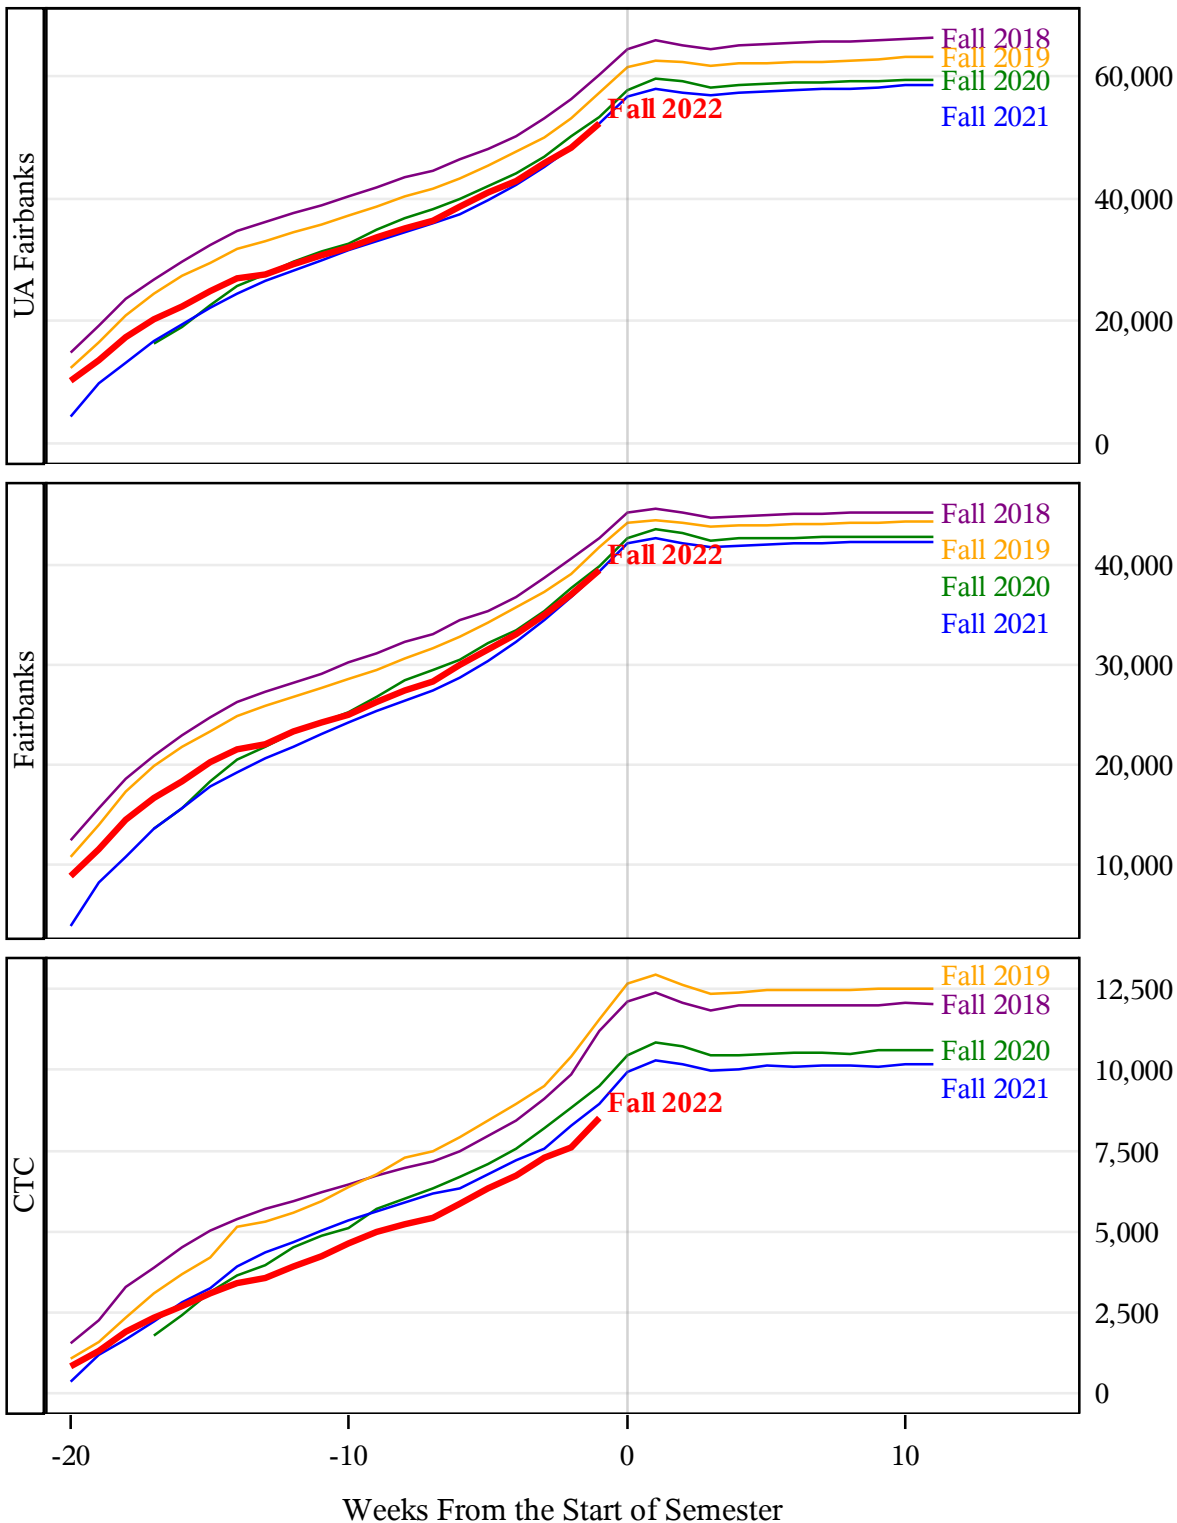

**University of Alaska Fairbanks - Early Semester Report  
 Student Credit Hours Generated by Registration Week  
 Fall 2018 - Fall 2022**

**University of Alaska Fairbanks - Early Semester Report  
 Student Credit Hours Generated by Registration Week  
 Fall 2018 - Fall 2022**