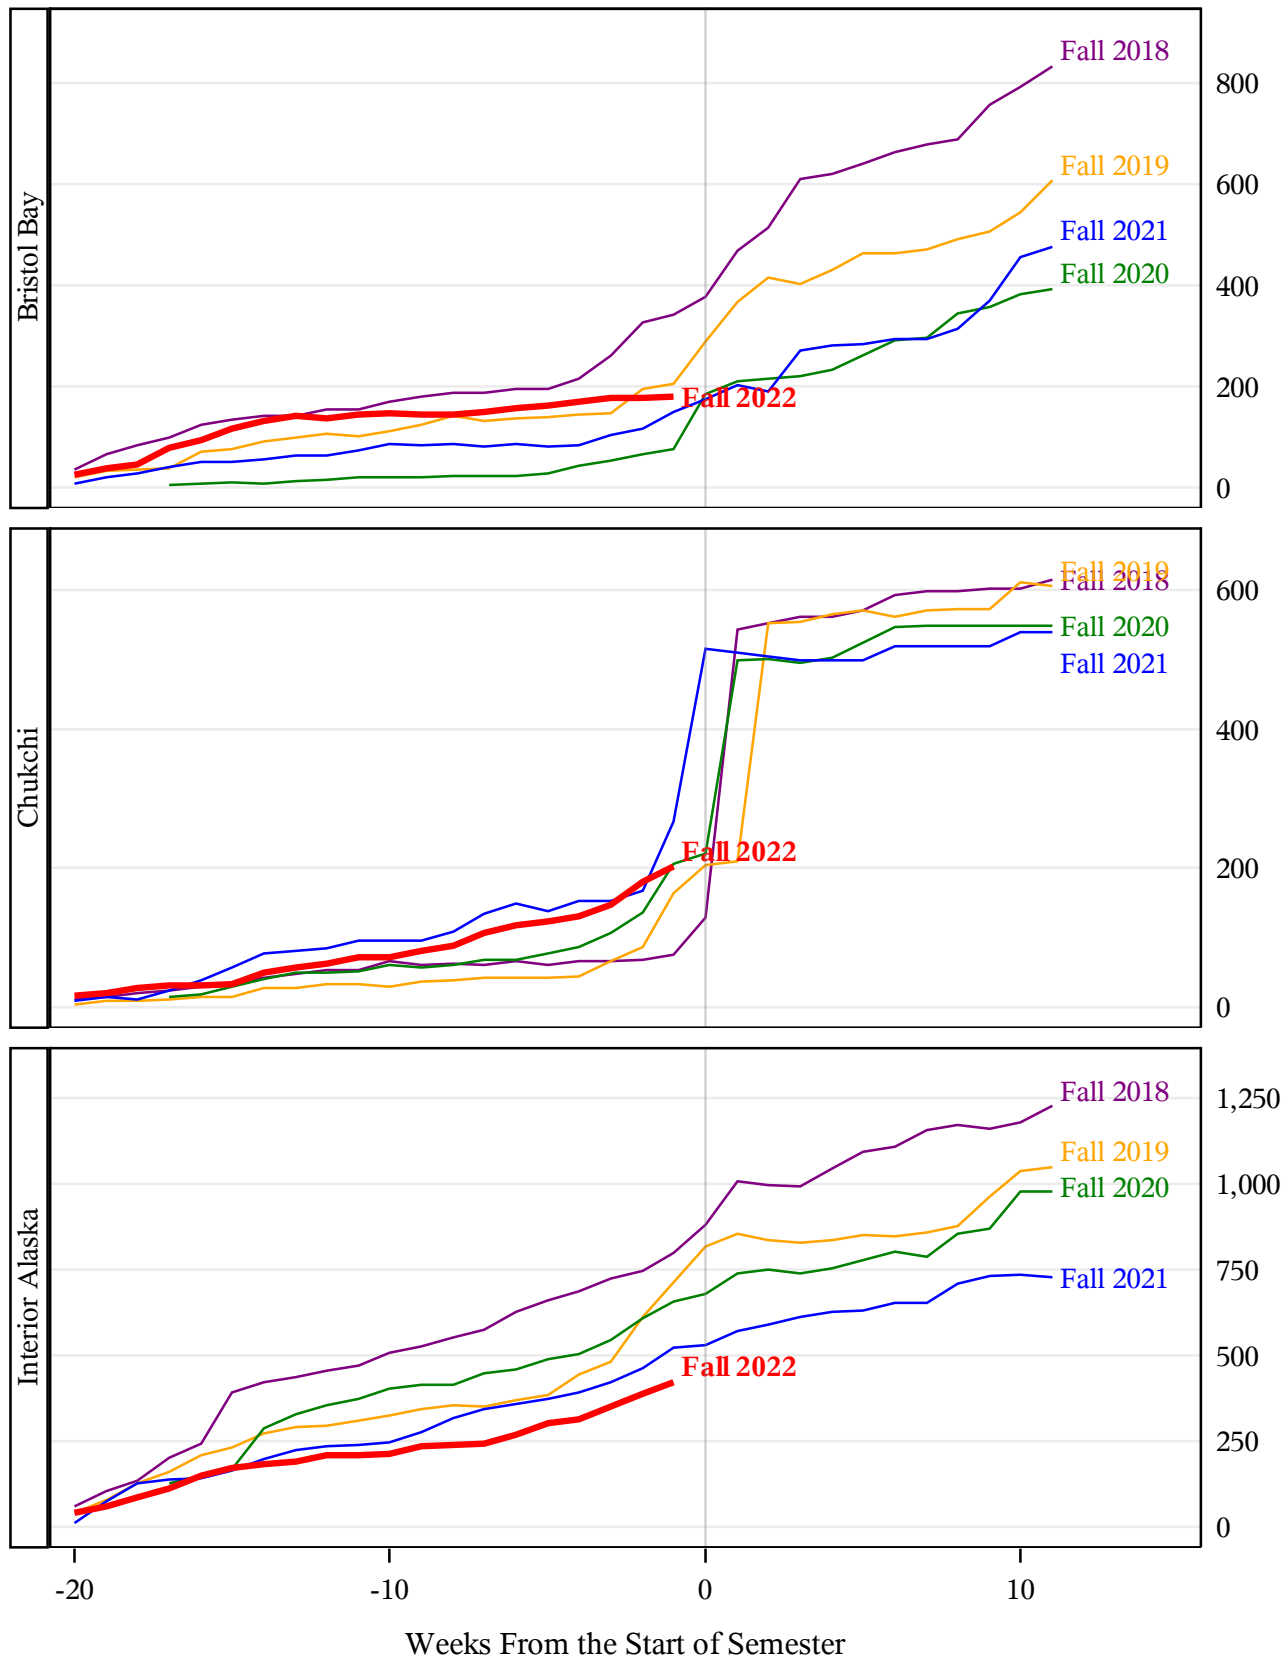

**University of Alaska Fairbanks - Early Semester Report  
 Student Credit Hours Generated by Registration Week  
 Fall 2018 - Fall 2022**

**University of Alaska Fairbanks - Early Semester Report  
 Student Credit Hours Generated by Registration Week  
 Fall 2018 - Fall 2022**

**University of Alaska Fairbanks - Early Semester Report**  
**Student Credit Hours Generated by Registration Week**  
**Fall 2018 - Fall 2022**

University of Alaska Fairbanks - Early Semester Report  
Student Credit Hours Generated by Registration Week  
Fall 2018 - Fall 2022