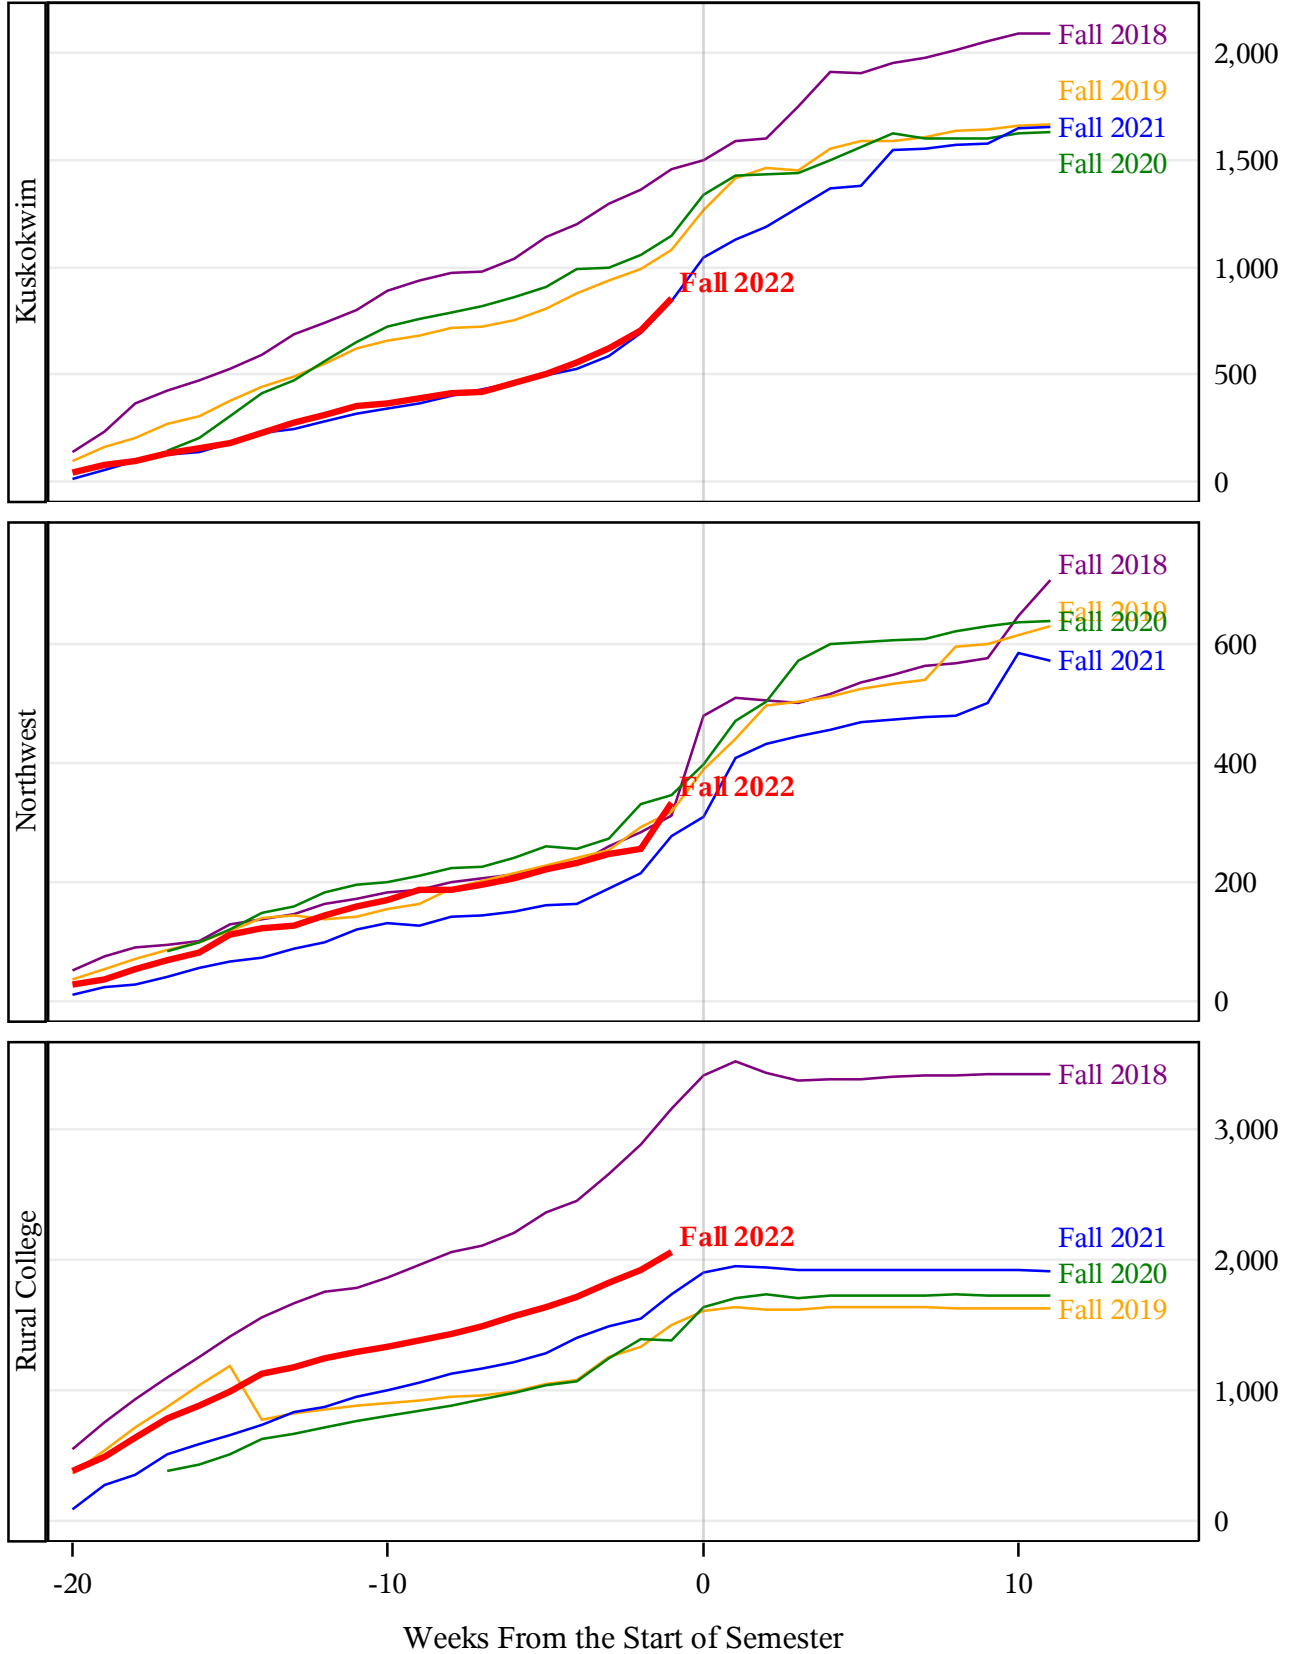

**University of Alaska Fairbanks - Early Semester Report  
 Student Credit Hours Generated by Registration Week  
 Fall 2018 - Fall 2022**

**University of Alaska Fairbanks - Early Semester Report  
 Student Credit Hours Generated by Registration Week  
 Fall 2018 - Fall 2022**

**University of Alaska Fairbanks - Early Semester Report**  
**Student Credit Hours Generated by Registration Week**  
**Fall 2018 - Fall 2022**

University of Alaska Fairbanks - Early Semester Report  
Student Credit Hours Generated by Registration Week  
Fall 2018 - Fall 2022