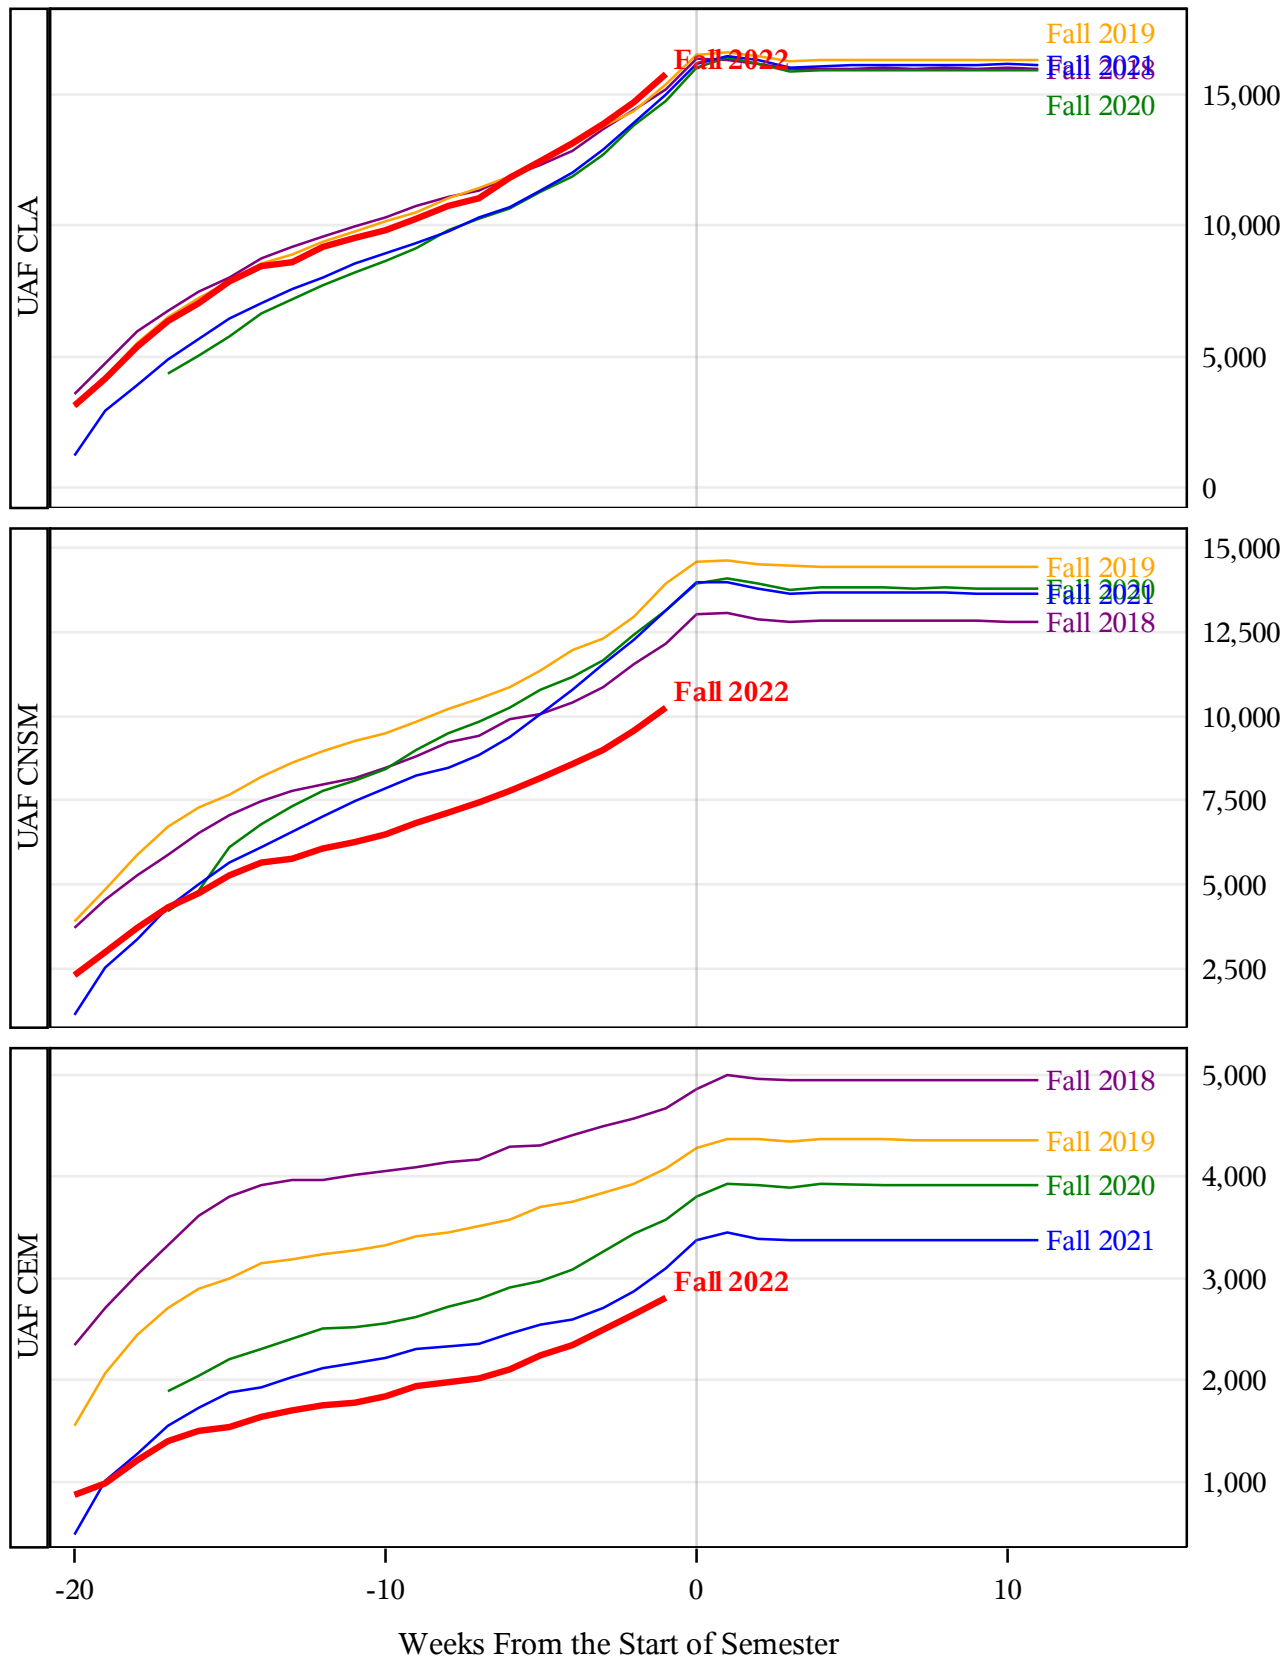

**University of Alaska Fairbanks - Early Semester Report  
 Student Credit Hours Generated by Registration Week  
 Fall 2018 - Fall 2022**

**University of Alaska Fairbanks - Early Semester Report  
 Student Credit Hours Generated by Registration Week  
 Fall 2018 - Fall 2022**