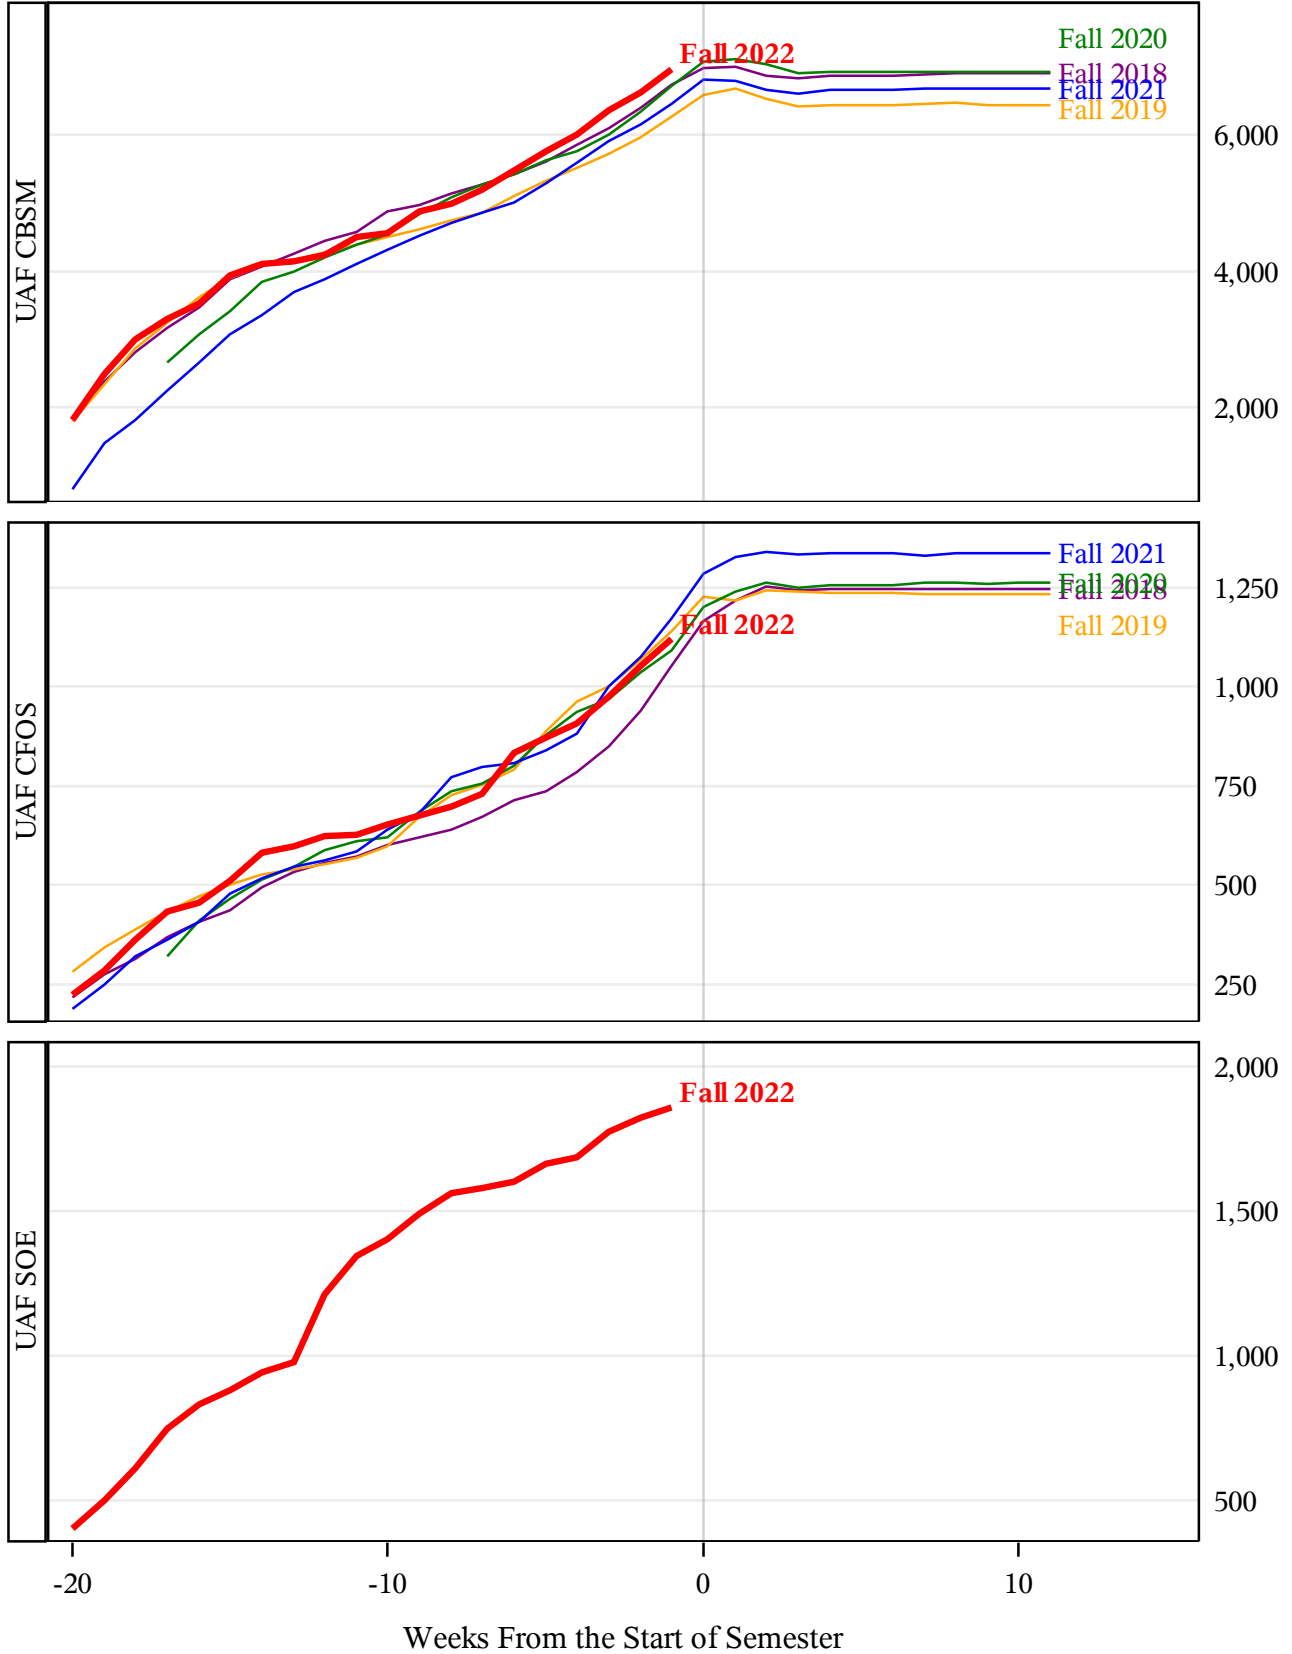

University of Alaska Fairbanks - Early Semester Report
Student Credit Hours Generated by Registration Week
Fall 2018 - Fall 2022