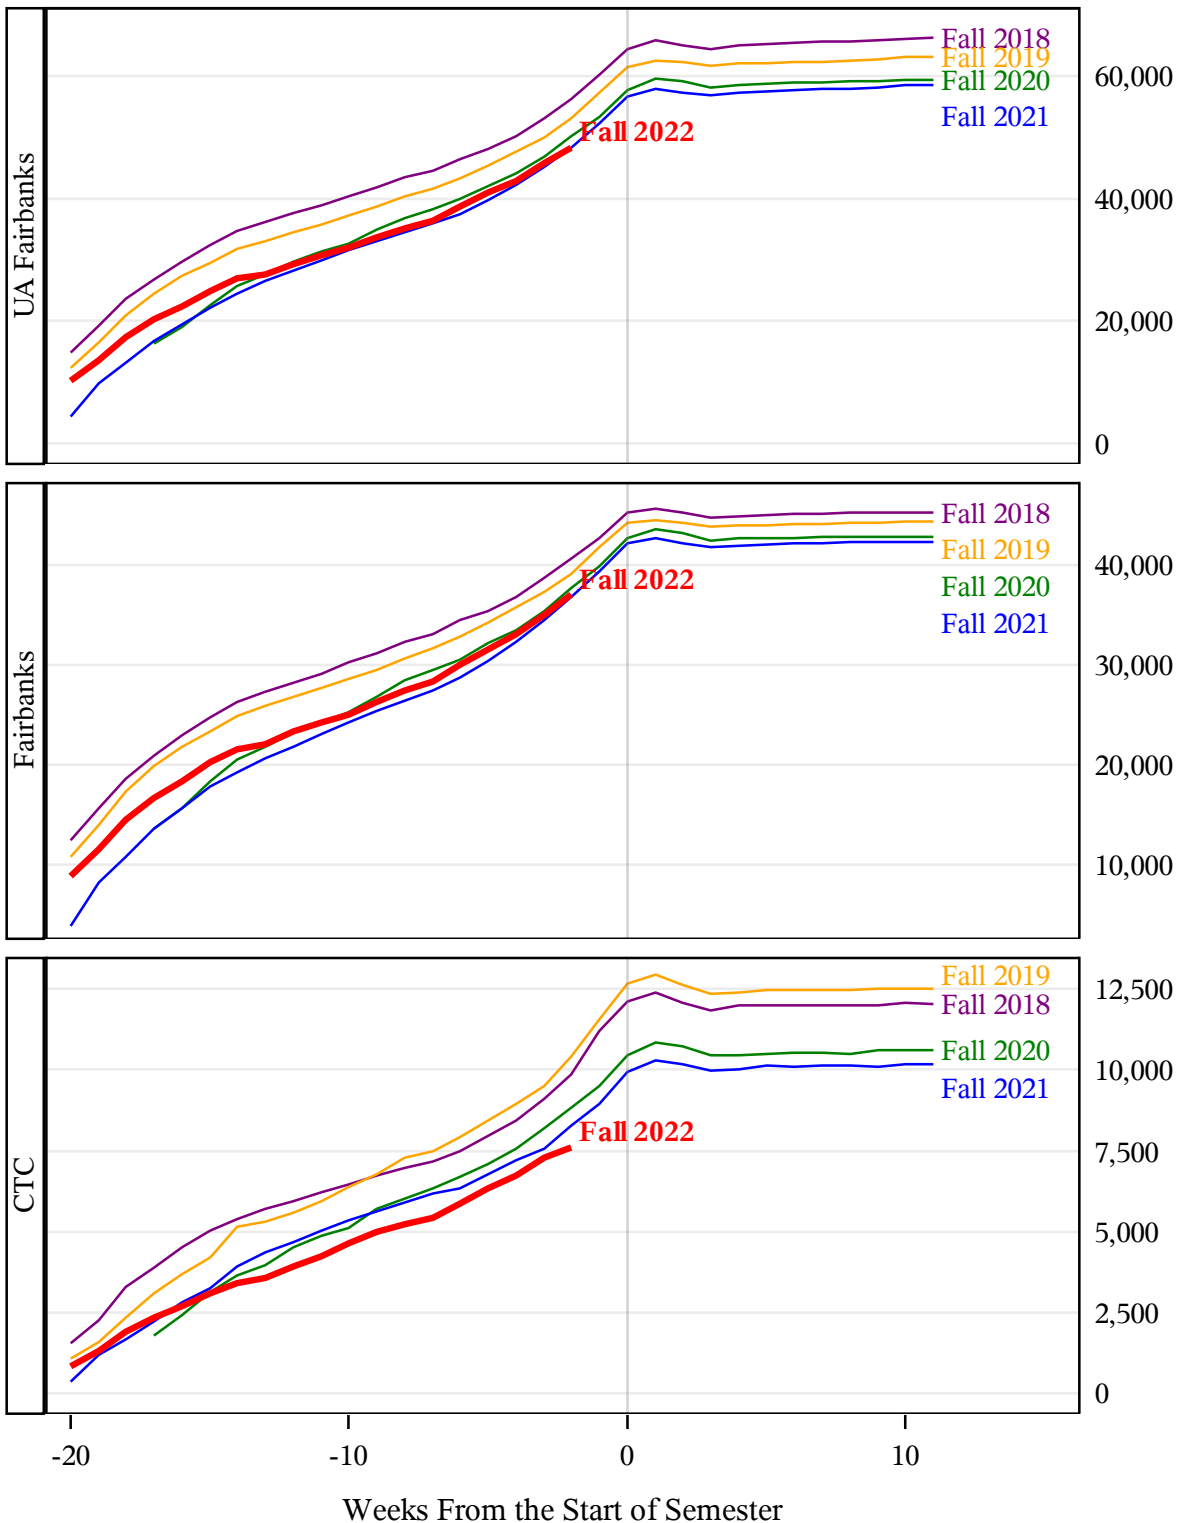

**University of Alaska Fairbanks - Early Semester Report
 Student Credit Hours Generated by Registration Week
 Fall 2018 - Fall 2022**

**University of Alaska Fairbanks - Early Semester Report
 Student Credit Hours Generated by Registration Week
 Fall 2018 - Fall 2022**