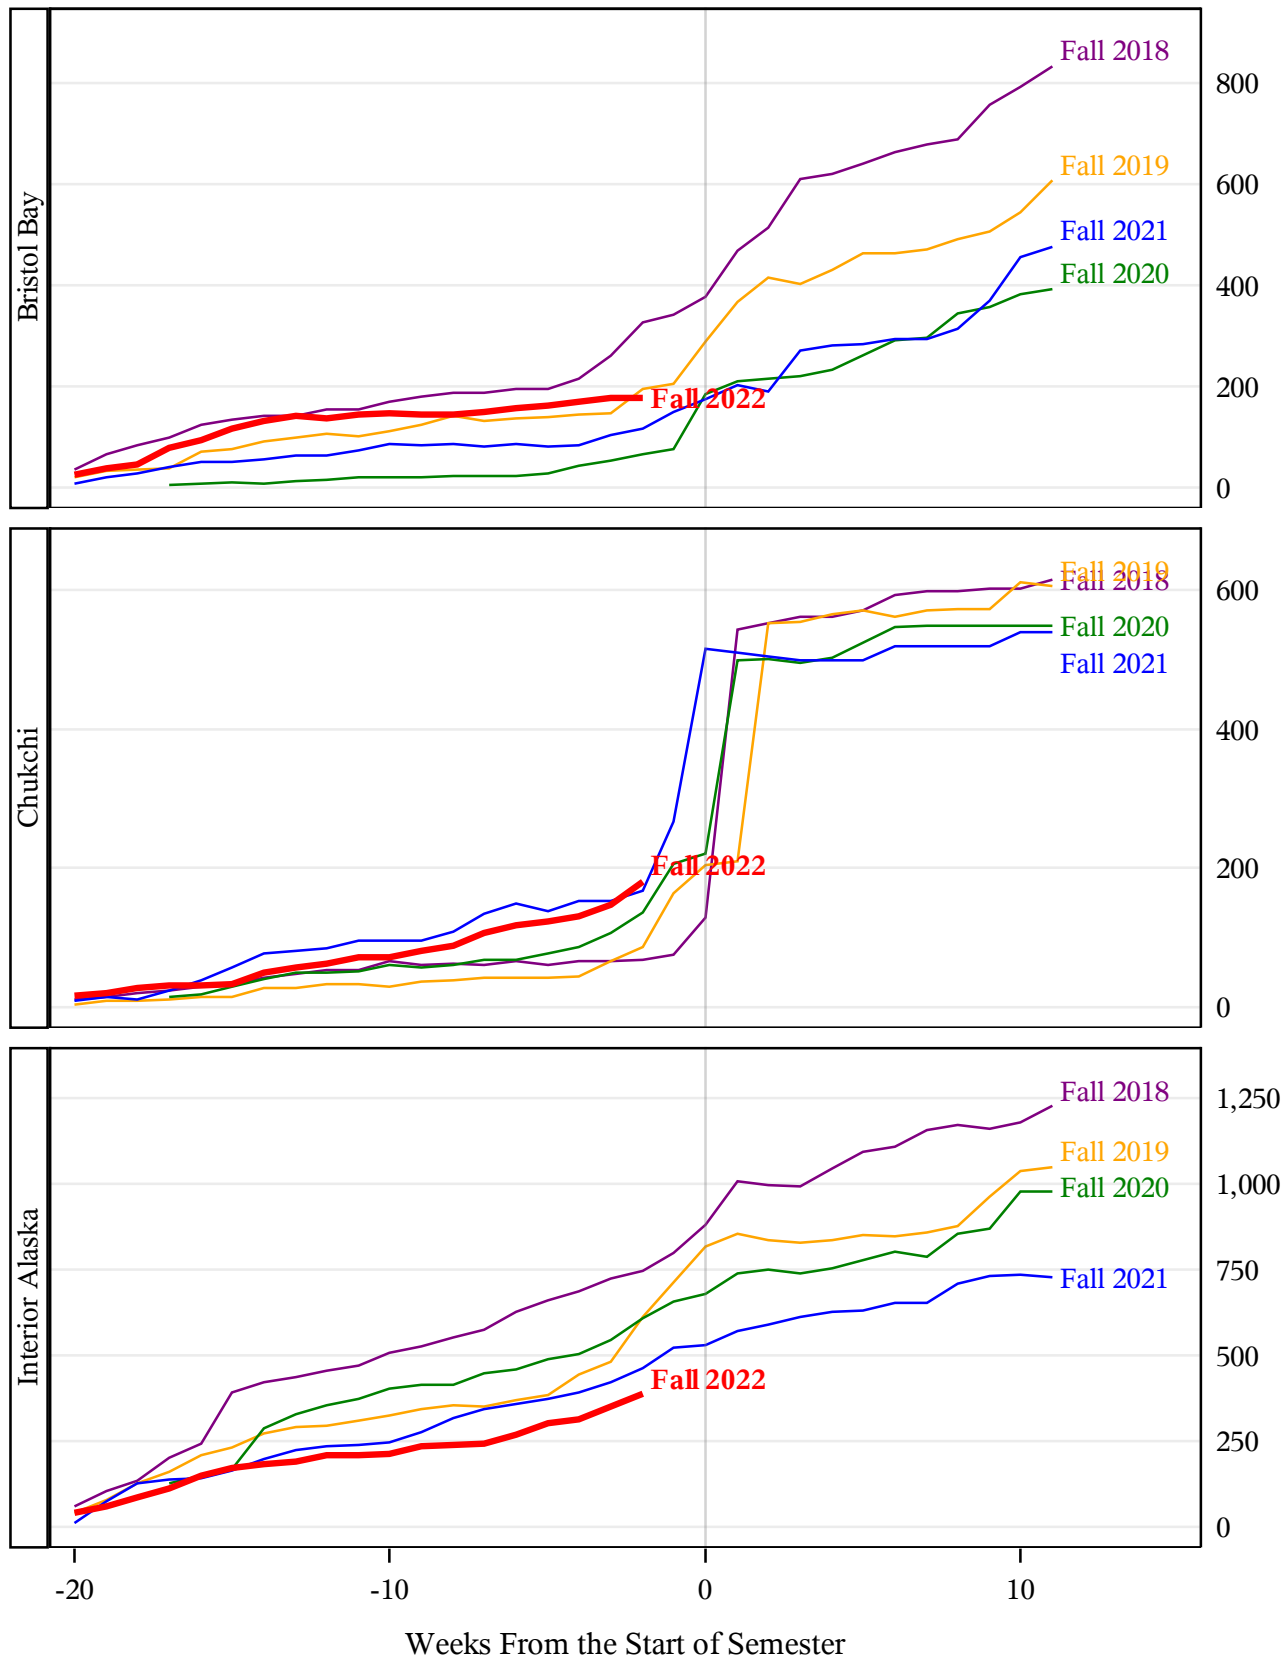

**University of Alaska Fairbanks - Early Semester Report
 Student Credit Hours Generated by Registration Week
 Fall 2018 - Fall 2022**

**University of Alaska Fairbanks - Early Semester Report
 Student Credit Hours Generated by Registration Week
 Fall 2018 - Fall 2022**

*University of Alaska Fairbanks - Early Semester Report
 Student Credit Hours Generated by Registration Week
 Fall 2018 - Fall 2022*

University of Alaska Fairbanks - Early Semester Report
Student Credit Hours Generated by Registration Week
Fall 2018 - Fall 2022