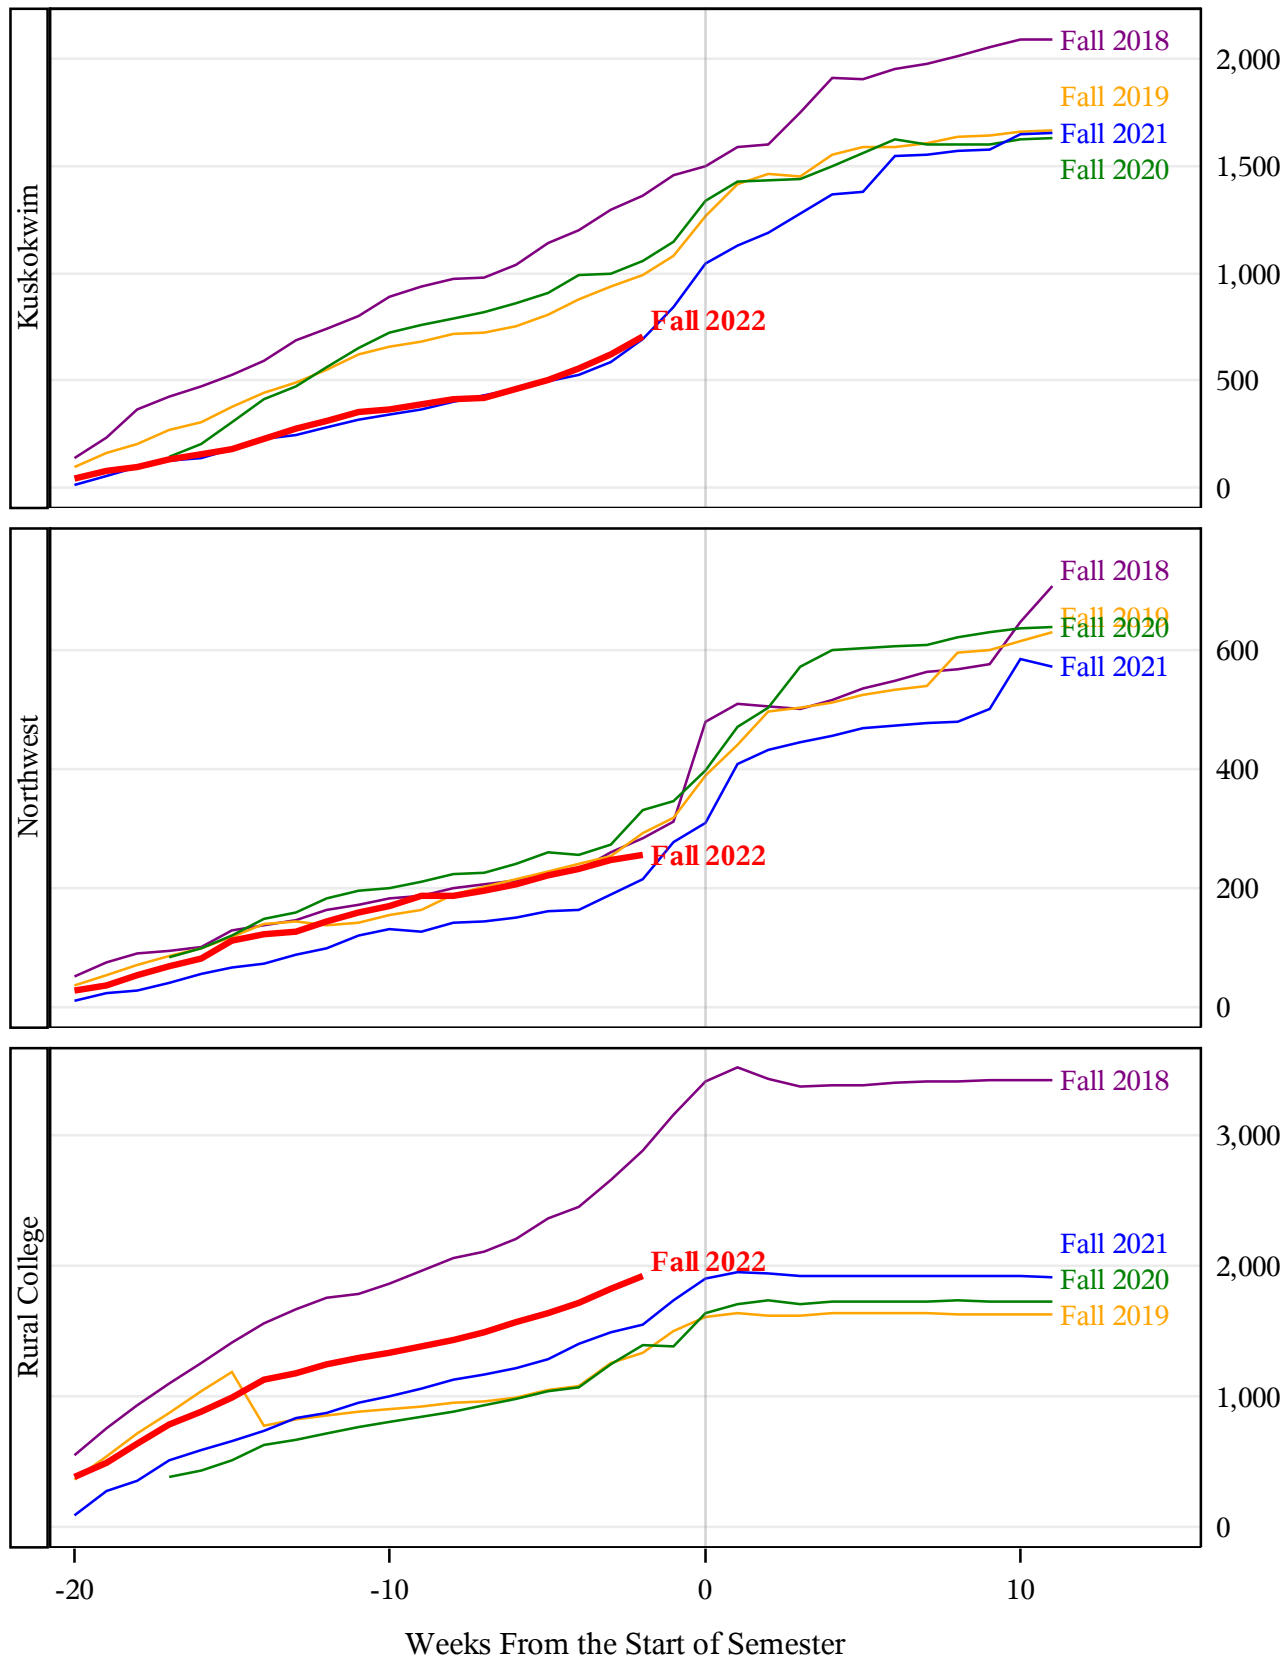

**University of Alaska Fairbanks - Early Semester Report
 Student Credit Hours Generated by Registration Week
 Fall 2018 - Fall 2022**

**University of Alaska Fairbanks - Early Semester Report
 Student Credit Hours Generated by Registration Week
 Fall 2018 - Fall 2022**

*University of Alaska Fairbanks - Early Semester Report
 Student Credit Hours Generated by Registration Week
 Fall 2018 - Fall 2022*

University of Alaska Fairbanks - Early Semester Report
Student Credit Hours Generated by Registration Week
Fall 2018 - Fall 2022