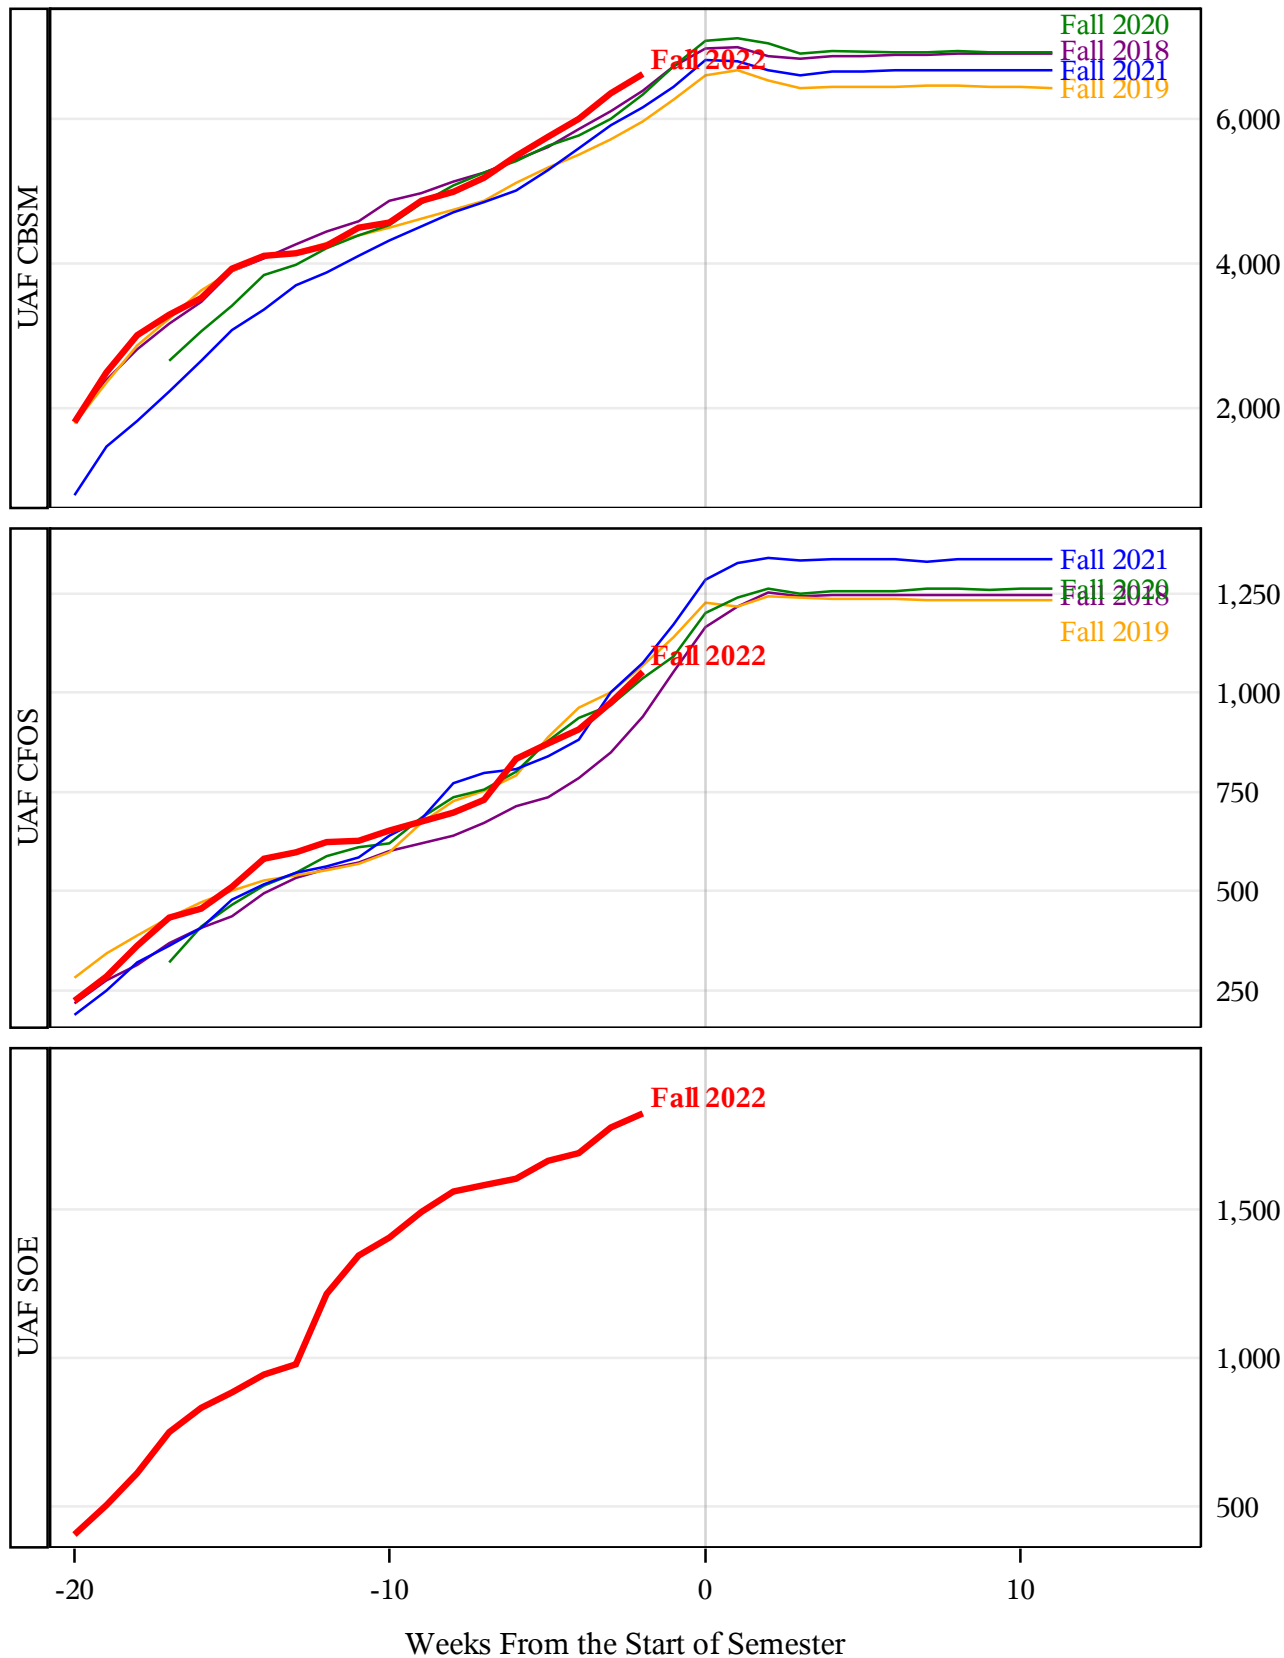

*University of Alaska Fairbanks - Early Semester Report
Student Credit Hours Generated by Registration Week
Fall 2018 - Fall 2022*