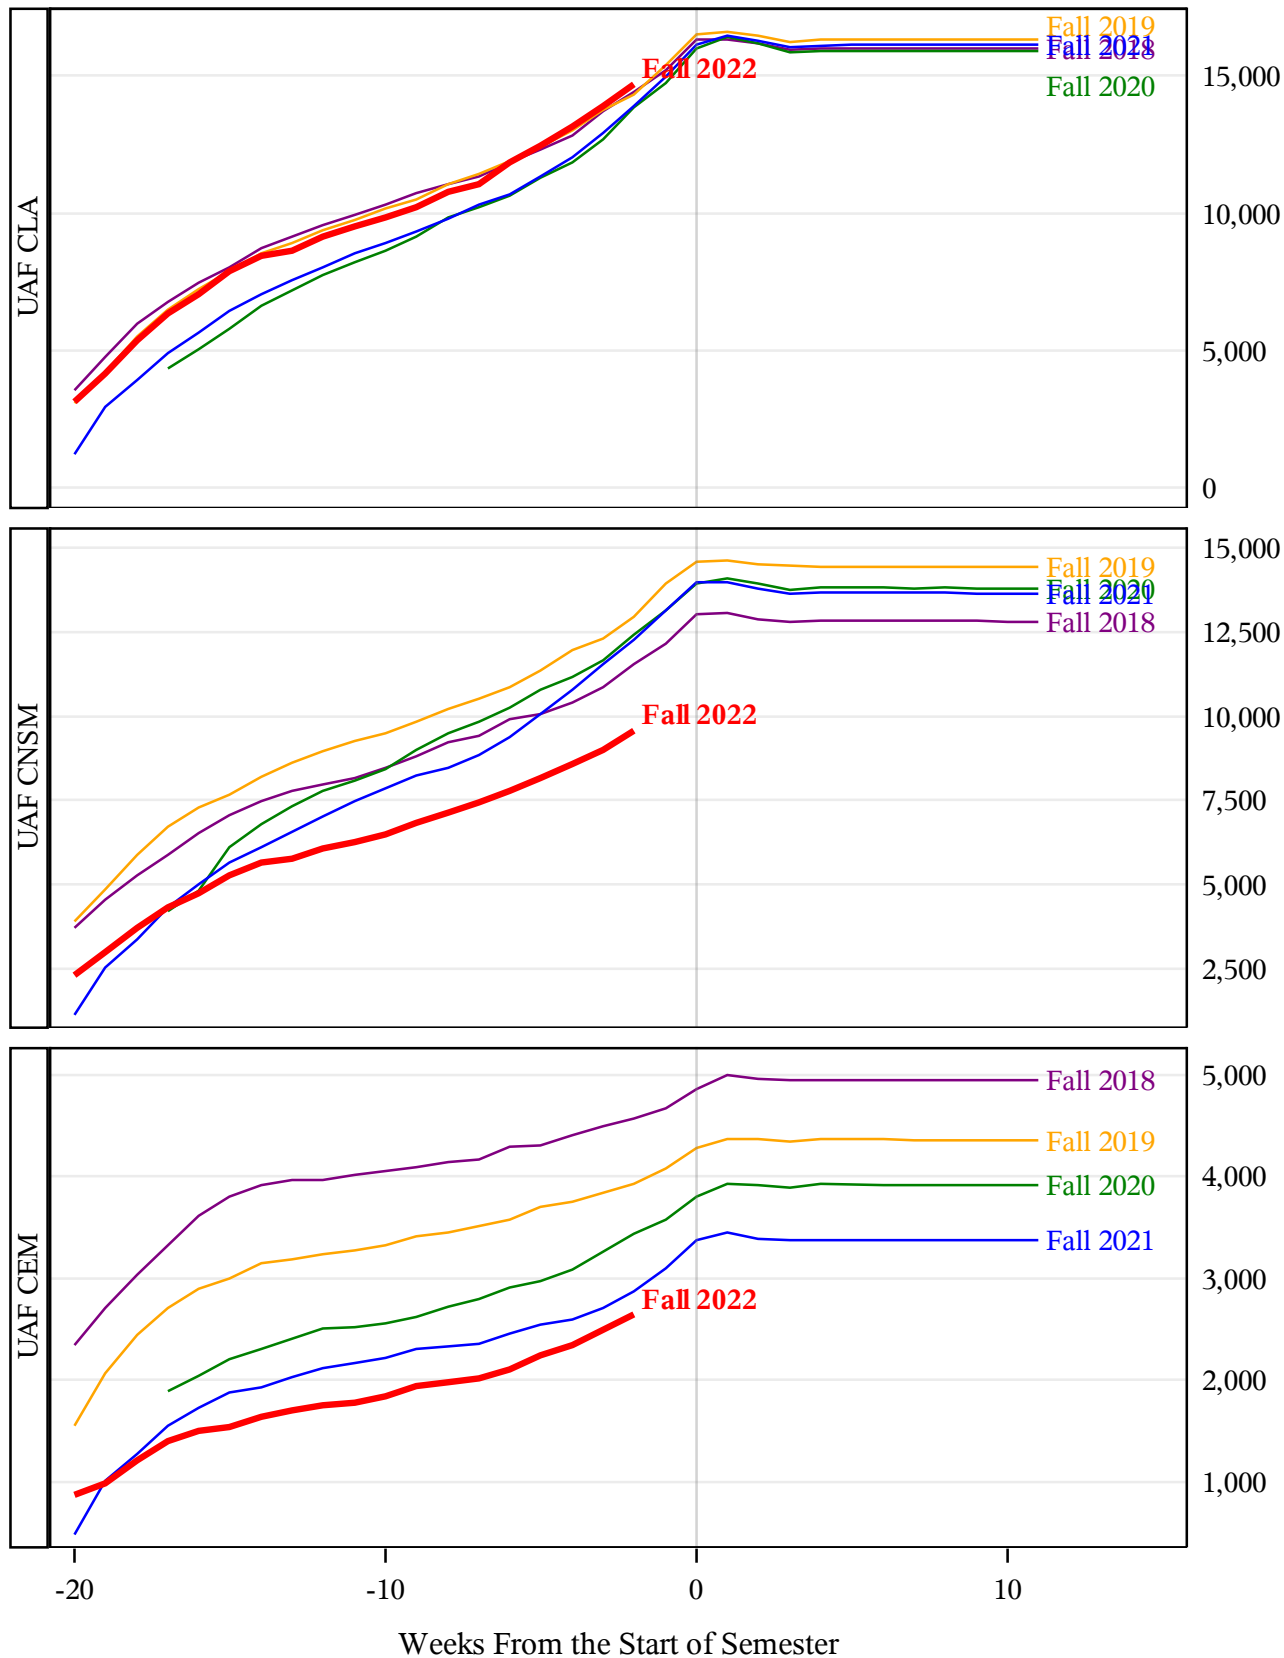

**University of Alaska Fairbanks - Early Semester Report
 Student Credit Hours Generated by Registration Week
 Fall 2018 - Fall 2022**

**University of Alaska Fairbanks - Early Semester Report
 Student Credit Hours Generated by Registration Week
 Fall 2018 - Fall 2022**

*University of Alaska Fairbanks - Early Semester Report
 Student Credit Hours Generated by Registration Week
 Fall 2018 - Fall 2022*

University of Alaska Fairbanks - Early Semester Report
Student Credit Hours Generated by Registration Week
Fall 2018 - Fall 2022